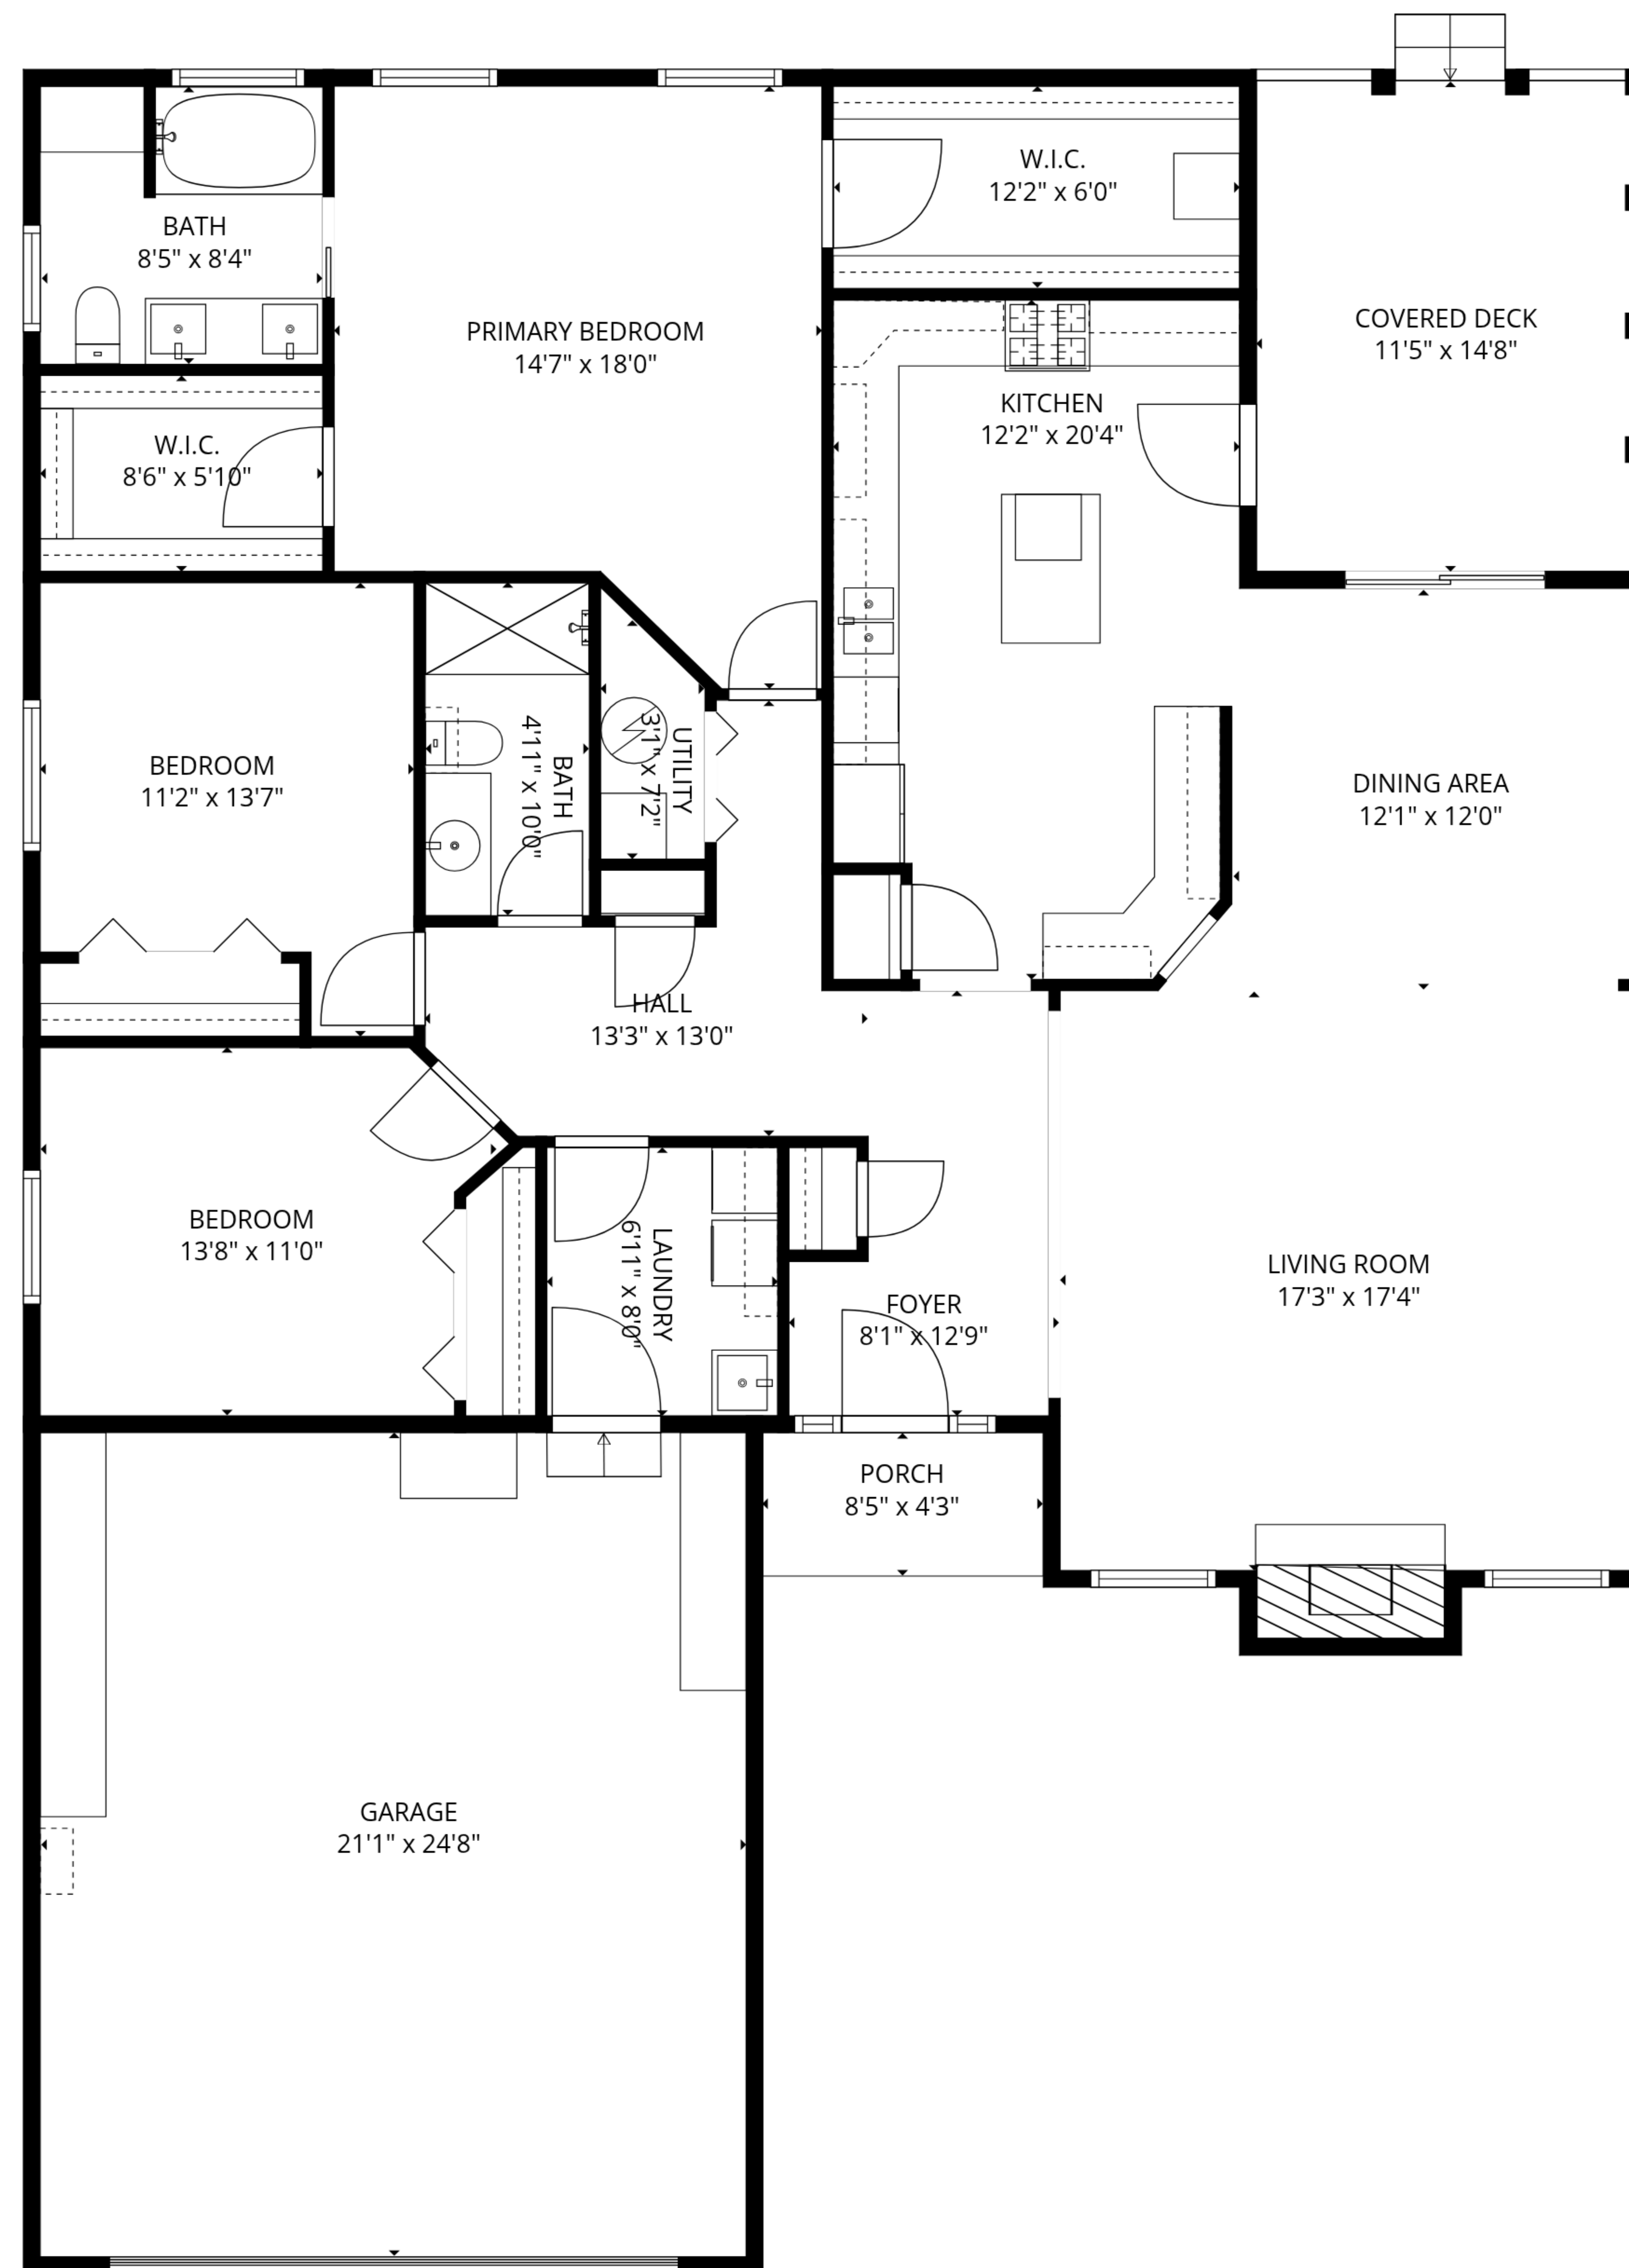

TOTAL: 1785 sq. ft

1st floor: 1785 sq. ft

EXCLUDED AREAS: GARAGE: 521 sq. ft, UTILITY: 21 sq. ft, PORCH: 36 sq. ft,
COVERED DECK: 174 sq. ft, FIREPLACE: 13 sq. ft, WALLS: 126 sq. ft

TOTAL: 1785 sq. ft

1st floor: 1785 sq. ft

EXCLUDED AREAS: GARAGE: 521 sq. ft, UTILITY: 21 sq. ft, PORCH: 36 sq. ft,
 COVERED DECK: 174 sq. ft, FIREPLACE: 13 sq. ft, WALLS: 126 sq. ft