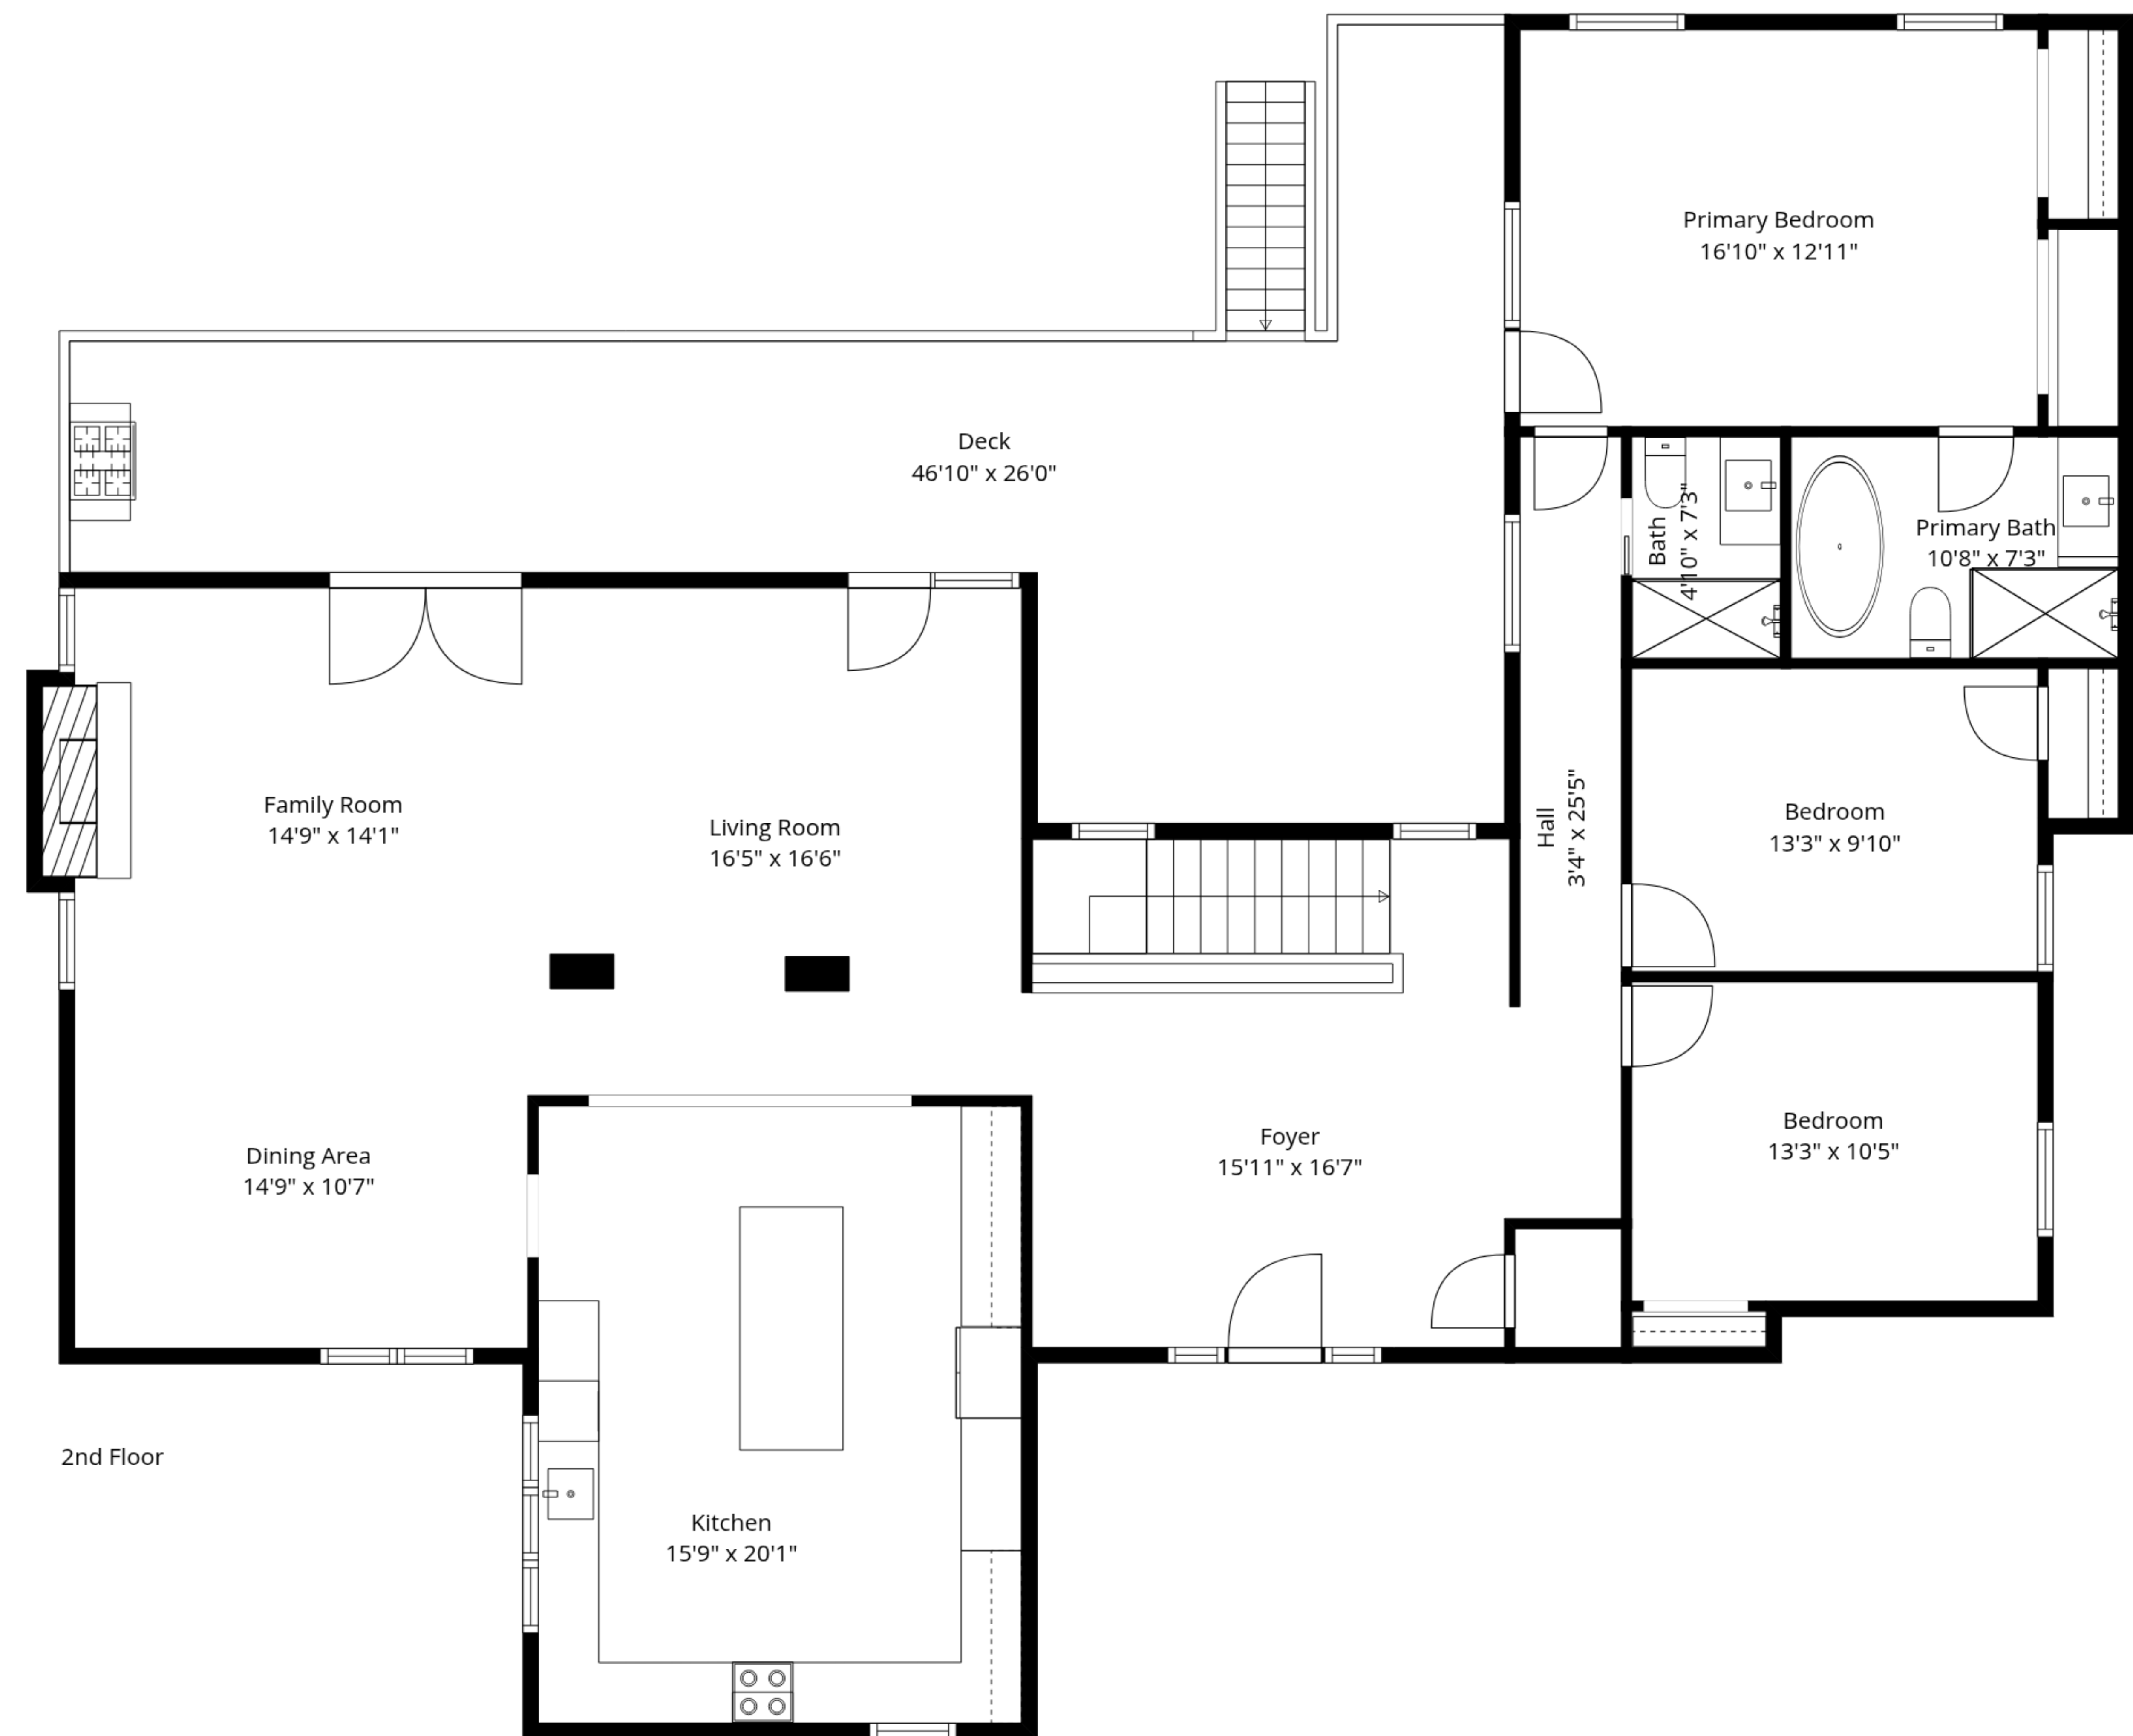

TOTAL: 3408 sq. ft

1st floor: 1403 sq. ft, 2nd floor: 2005 sq. ft

EXCLUDED AREAS: UTILITY: 105 sq. ft, STORAGE: 203 sq. ft, GARAGE: 329 sq. ft,
DECK: 536 sq. ft, FIREPLACE: 8 sq. ft, WALLS: 265 sq. ft

Measurements Are Approximate - Deemed Highly Reliable But Not Guaranteed