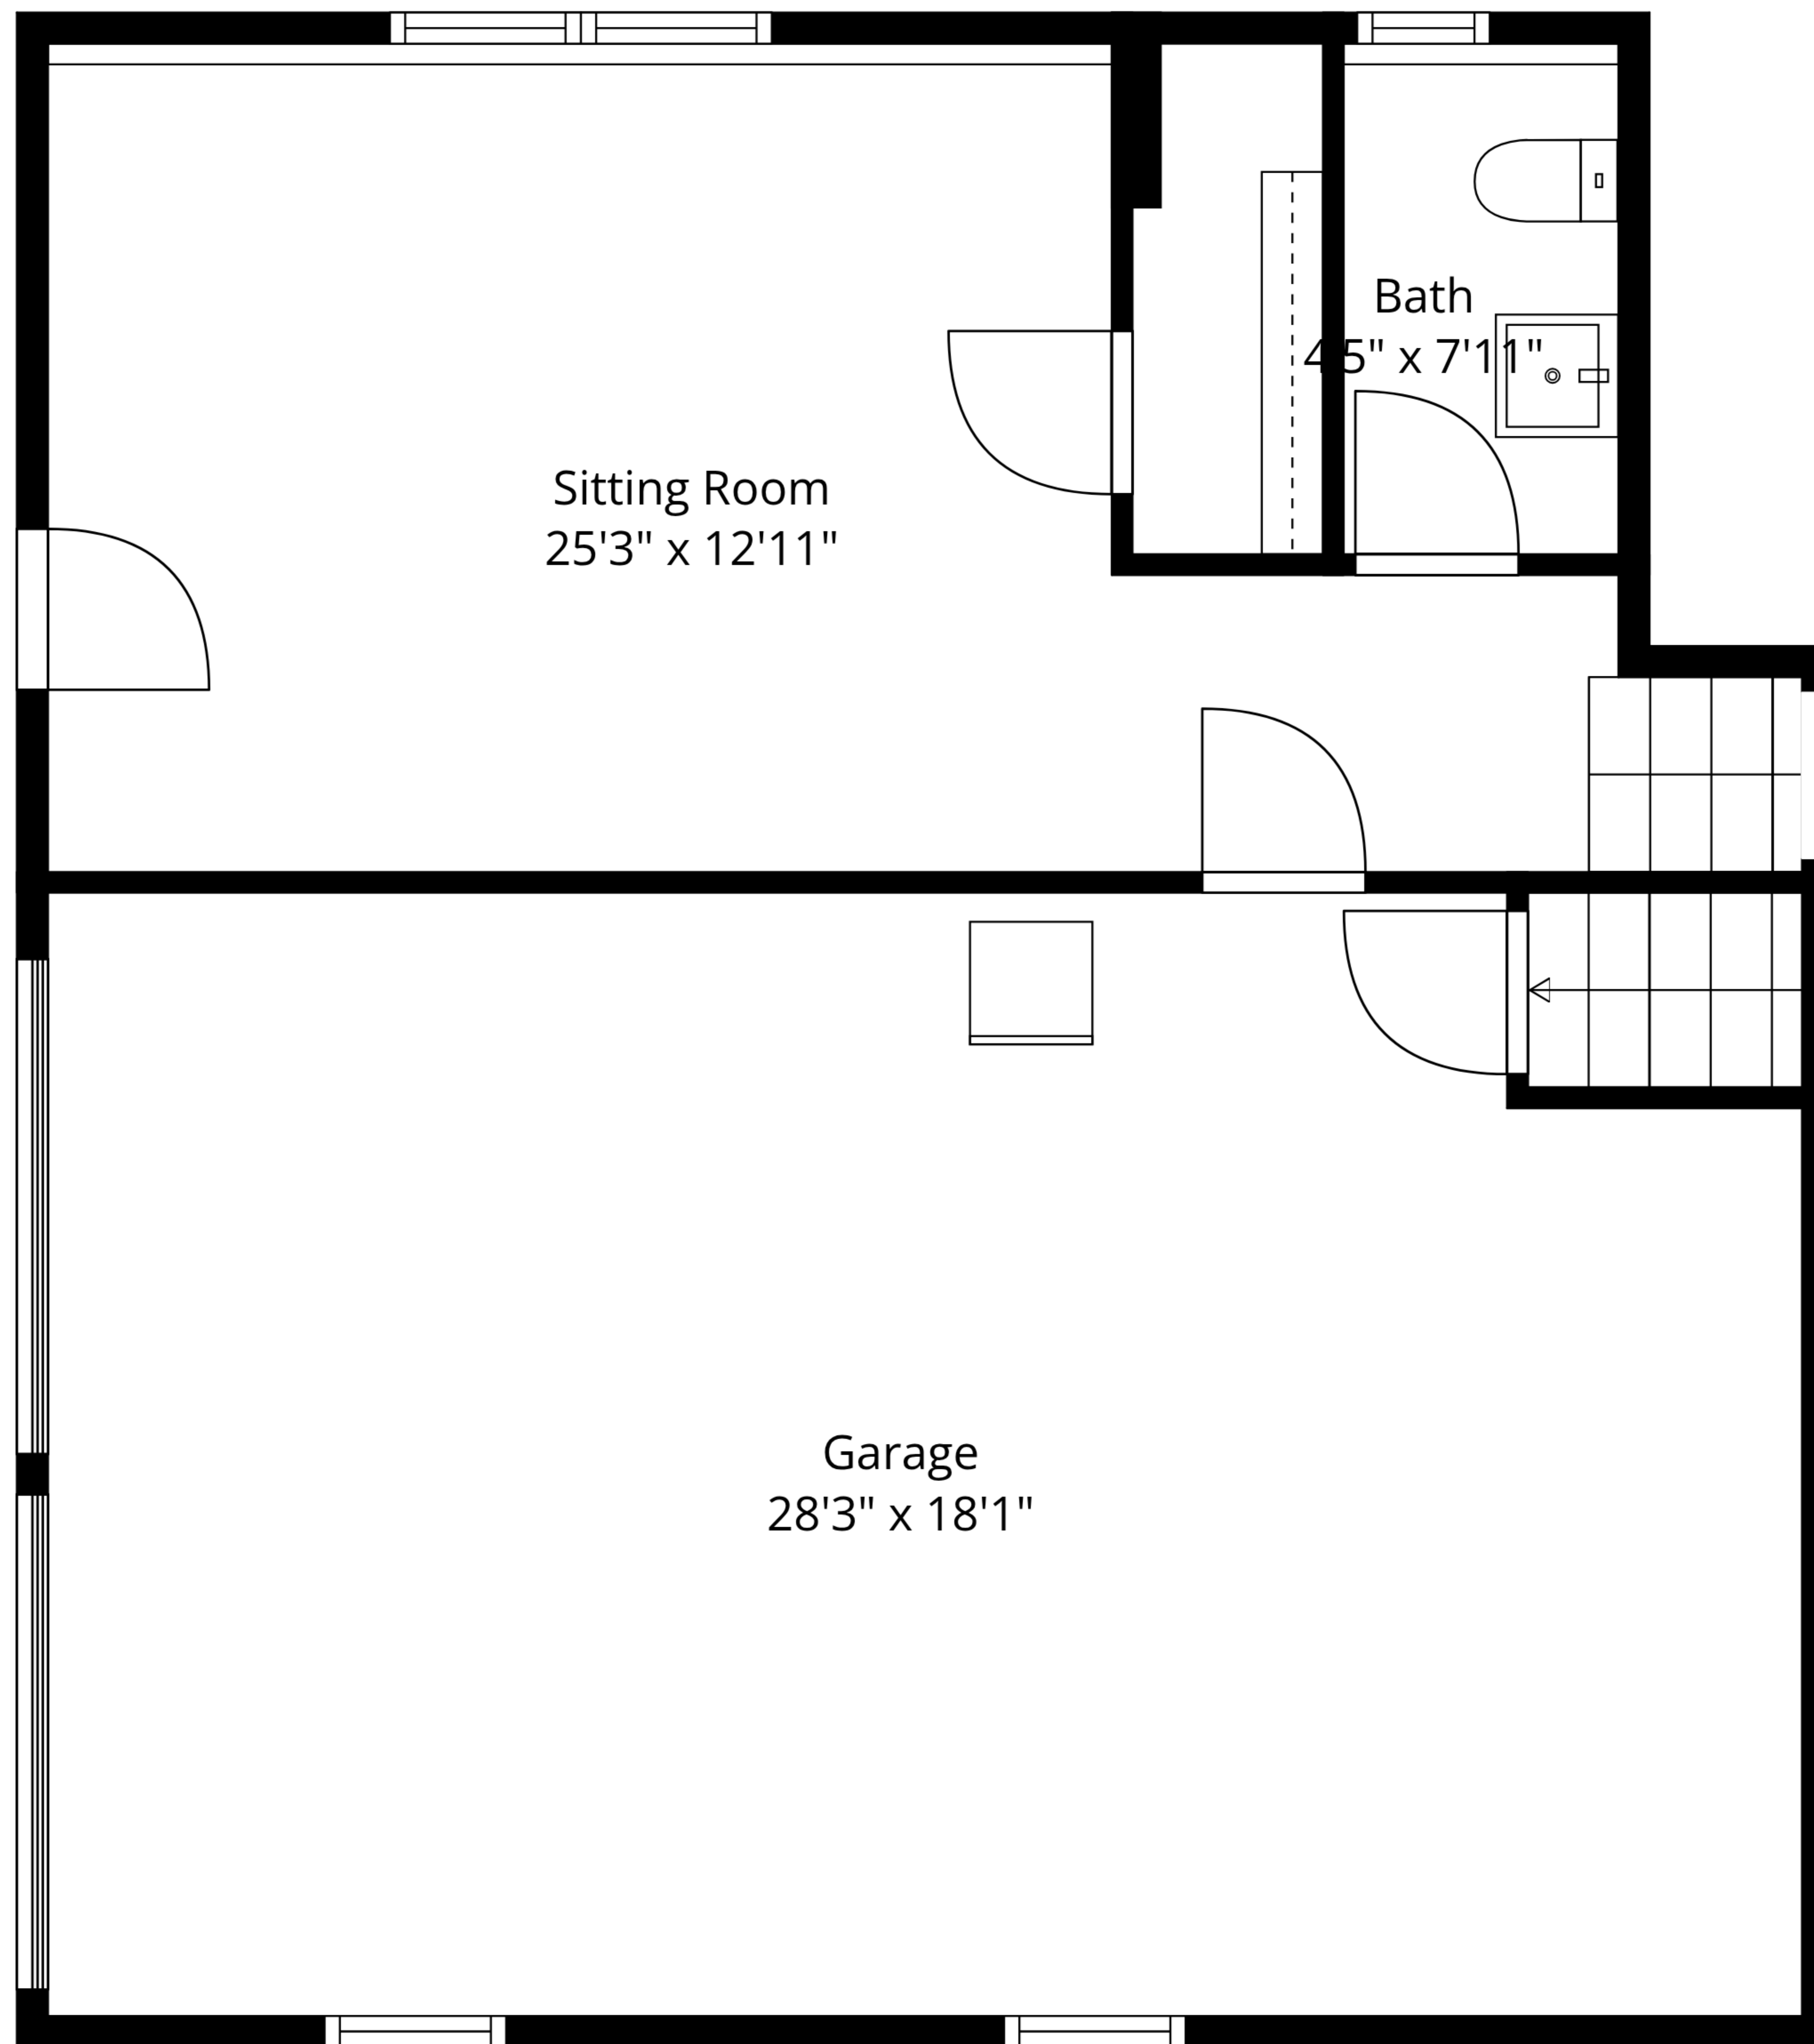

Basement
22'4" x 31'8"

TOTAL: 2084 sq. ft

Basement: 0 sq. ft, 1st floor: 360 sq. ft, 2nd floor: 661 sq. ft, 3rd floor: 722 sq. ft, 4th floor: 341 sq. ft
EXCLUDED AREAS: BASEMENT: 650 sq. ft, GARAGE: 493 sq. ft, PATIO: 766 sq. ft,
DECK: 79 sq. ft, FIREPLACE: 10 sq. ft, WALLS: 296 sq. ft

Measurements Are Approximate - Deemed Highly Reliable But Not Guaranteed

TOTAL: 2084 sq. ft

Basement: 0 sq. ft, 1st floor: 360 sq. ft, 2nd floor: 661 sq. ft, 3rd floor: 722 sq. ft, 4th floor: 341 sq. ft
 EXCLUDED AREAS: BASEMENT: 650 sq. ft, GARAGE: 493 sq. ft, PATIO: 766 sq. ft,
 DECK: 79 sq. ft, FIREPLACE: 10 sq. ft, WALLS: 296 sq. ft

DECK: 79 sq. ft, FIREPLACE: 10 sq. ft, WALLS: 296 sq. ft

Measurements Are Approximate - Deemed Highly Reliable But Not Guaranteed

TOTAL: 2084 sq. ft

Basement: 0 sq. ft, 1st floor: 360 sq. ft, 2nd floor: 661 sq. ft, 3rd floor: 722 sq. ft, 4th floor: 341 sq. ft