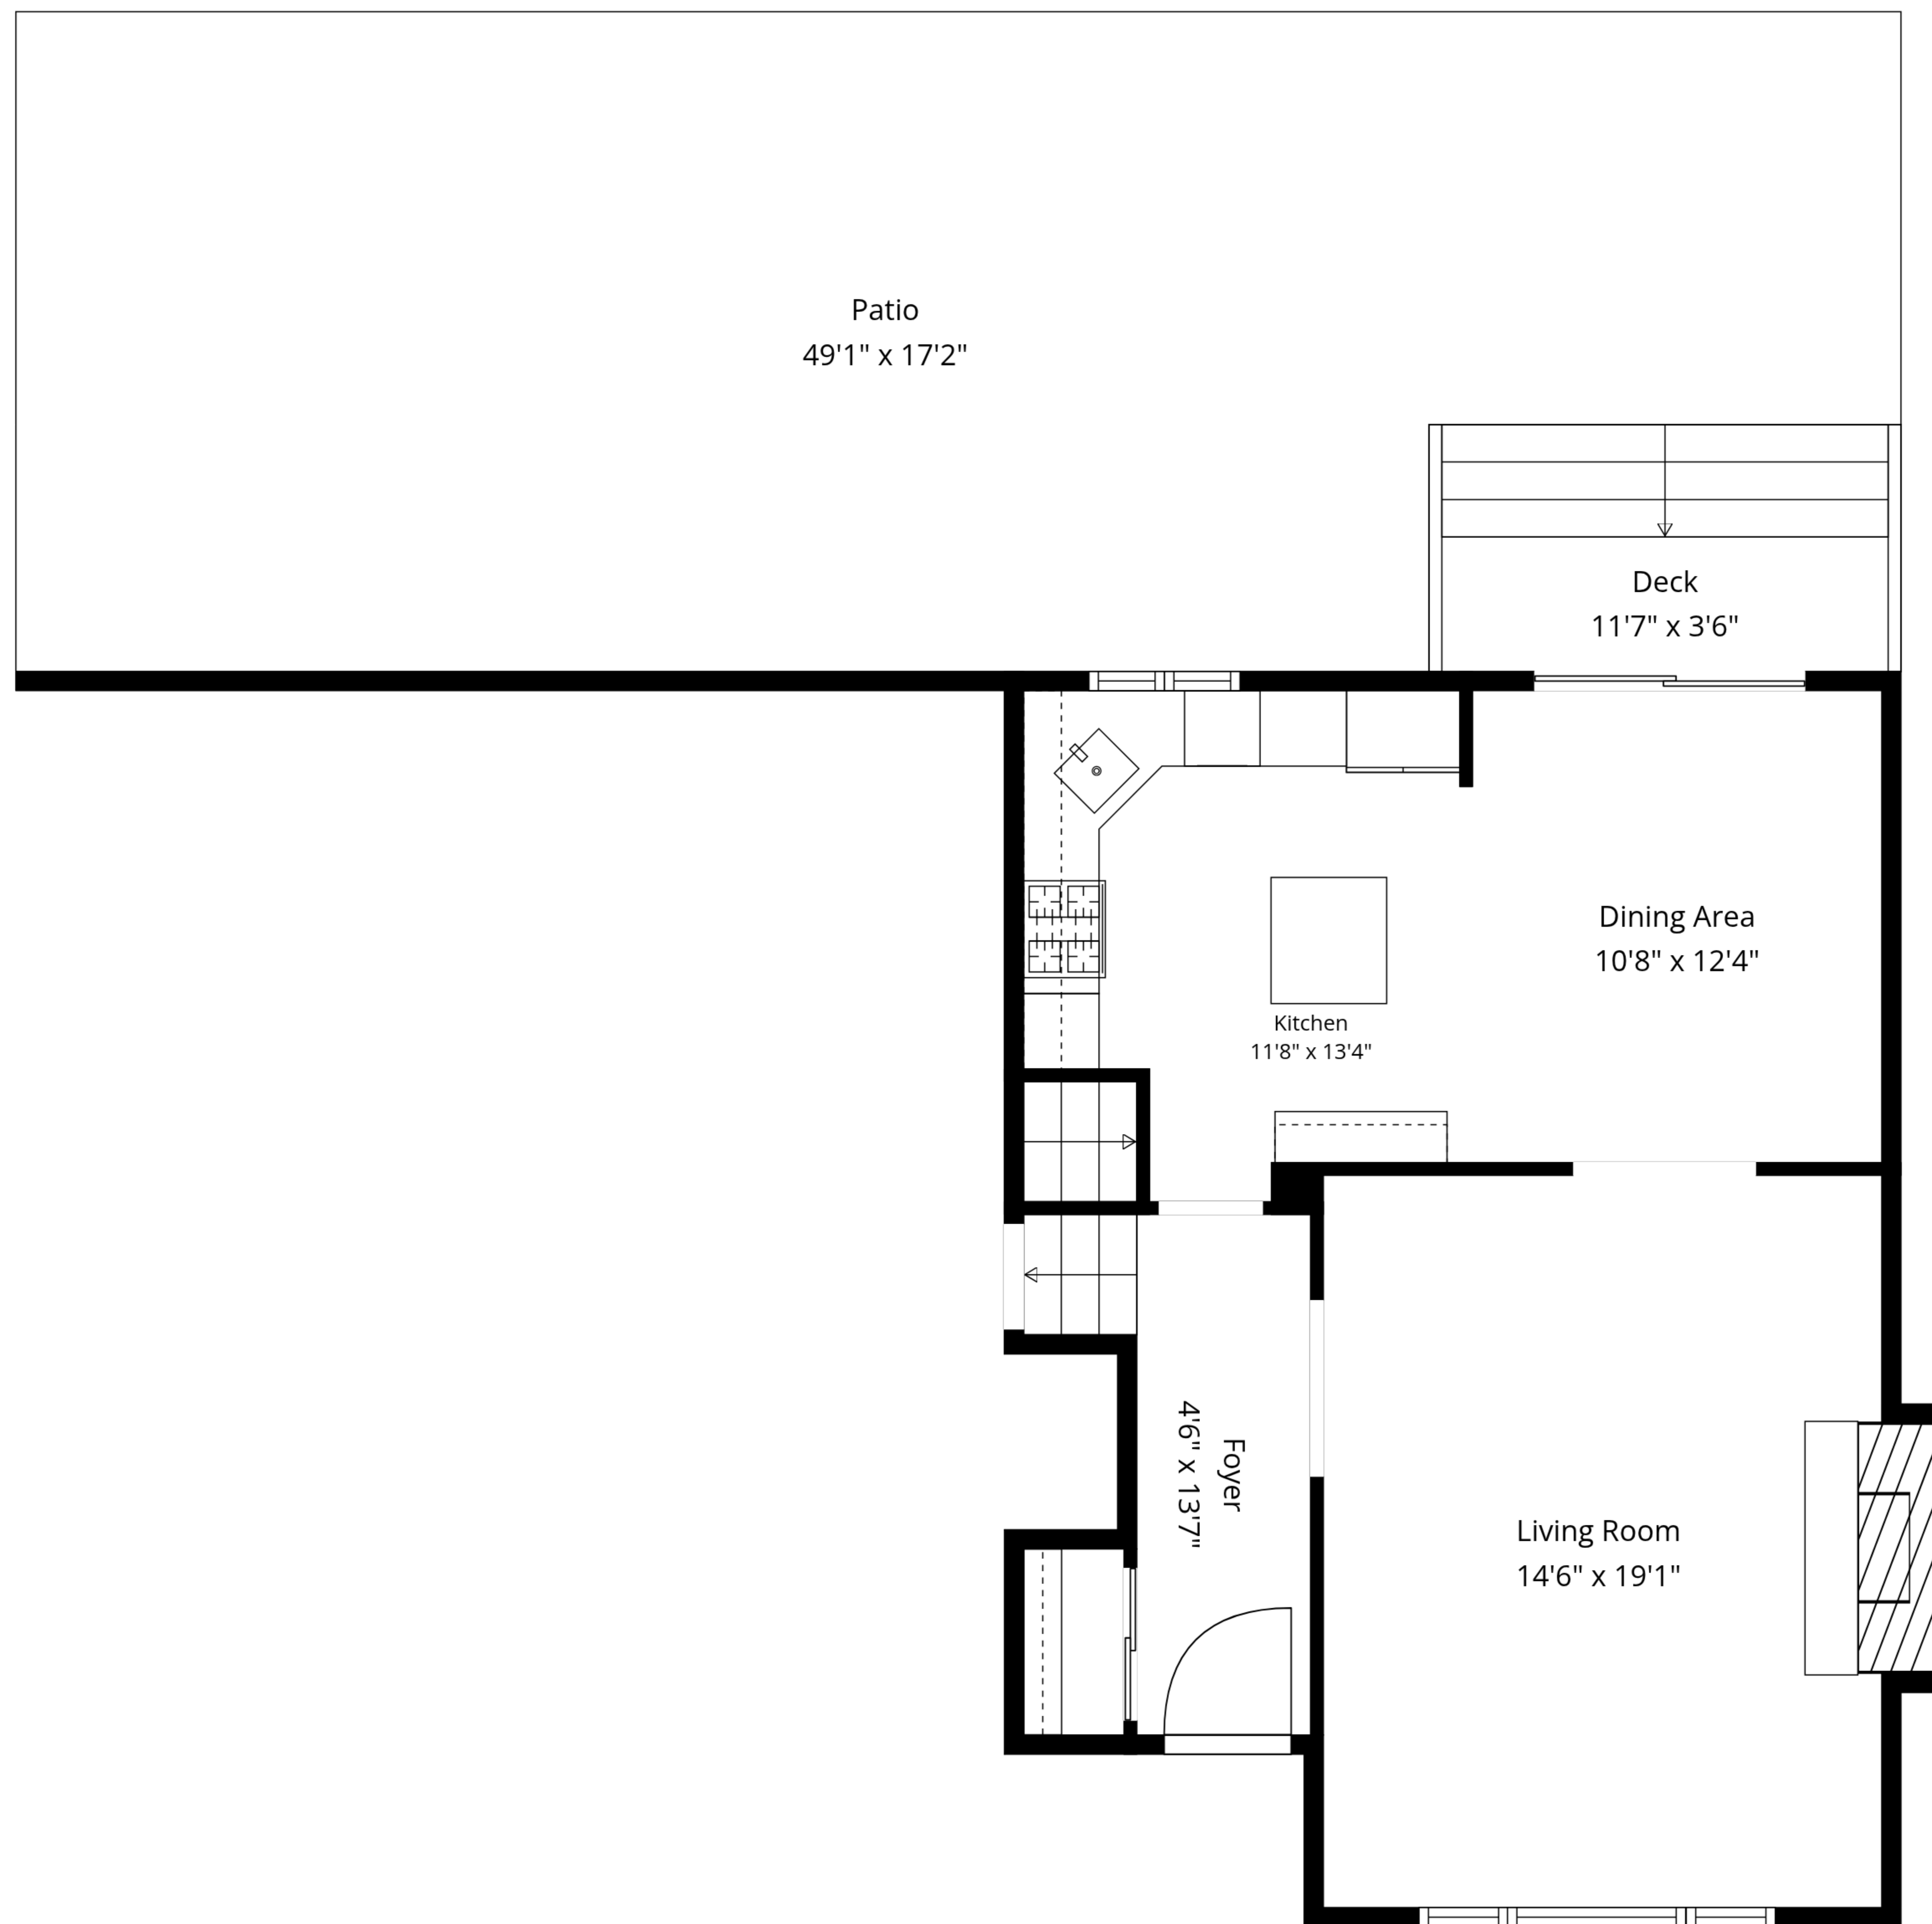

Basement
22'4" x 31'8"

TOTAL: 2084 sq. ft

Basement: 0 sq. ft, 1st floor: 360 sq. ft, 2nd floor: 661 sq. ft, 3rd floor: 722 sq. ft, 4th floor: 341 sq. ft
EXCLUDED AREAS: BASEMENT: 650 sq. ft, GARAGE: 493 sq. ft, PATIO: 766 sq. ft,
DECK: 79 sq. ft, FIREPLACE: 10 sq. ft, WALLS: 296 sq. ft

Measurements Are Approximate - Deemed Highly Reliable But Not Guaranteed

TOTAL: 2084 sq. ft

Basement: 0 sq. ft, 1st floor: 360 sq. ft, 2nd floor: 661 sq. ft, 3rd floor: 722 sq. ft, 4th floor: 341 sq. ft
 EXCLUDED AREAS: BASEMENT: 650 sq. ft, GARAGE: 493 sq. ft, PATIO: 766 sq. ft,
 DECK: 79 sq. ft, FIREPLACE: 10 sq. ft, WALLS: 296 sq. ft

DECK: 79 sq. ft, FIREPLACE: 10 sq. ft, WALLS: 296 sq. ft

Measurements Are Approximate - Deemed Highly Reliable But Not Guaranteed

TOTAL: 2084 sq. ft

Basement: 0 sq. ft, 1st floor: 360 sq. ft, 2nd floor: 661 sq. ft, 3rd floor: 722 sq. ft, 4th floor: 341 sq. ft