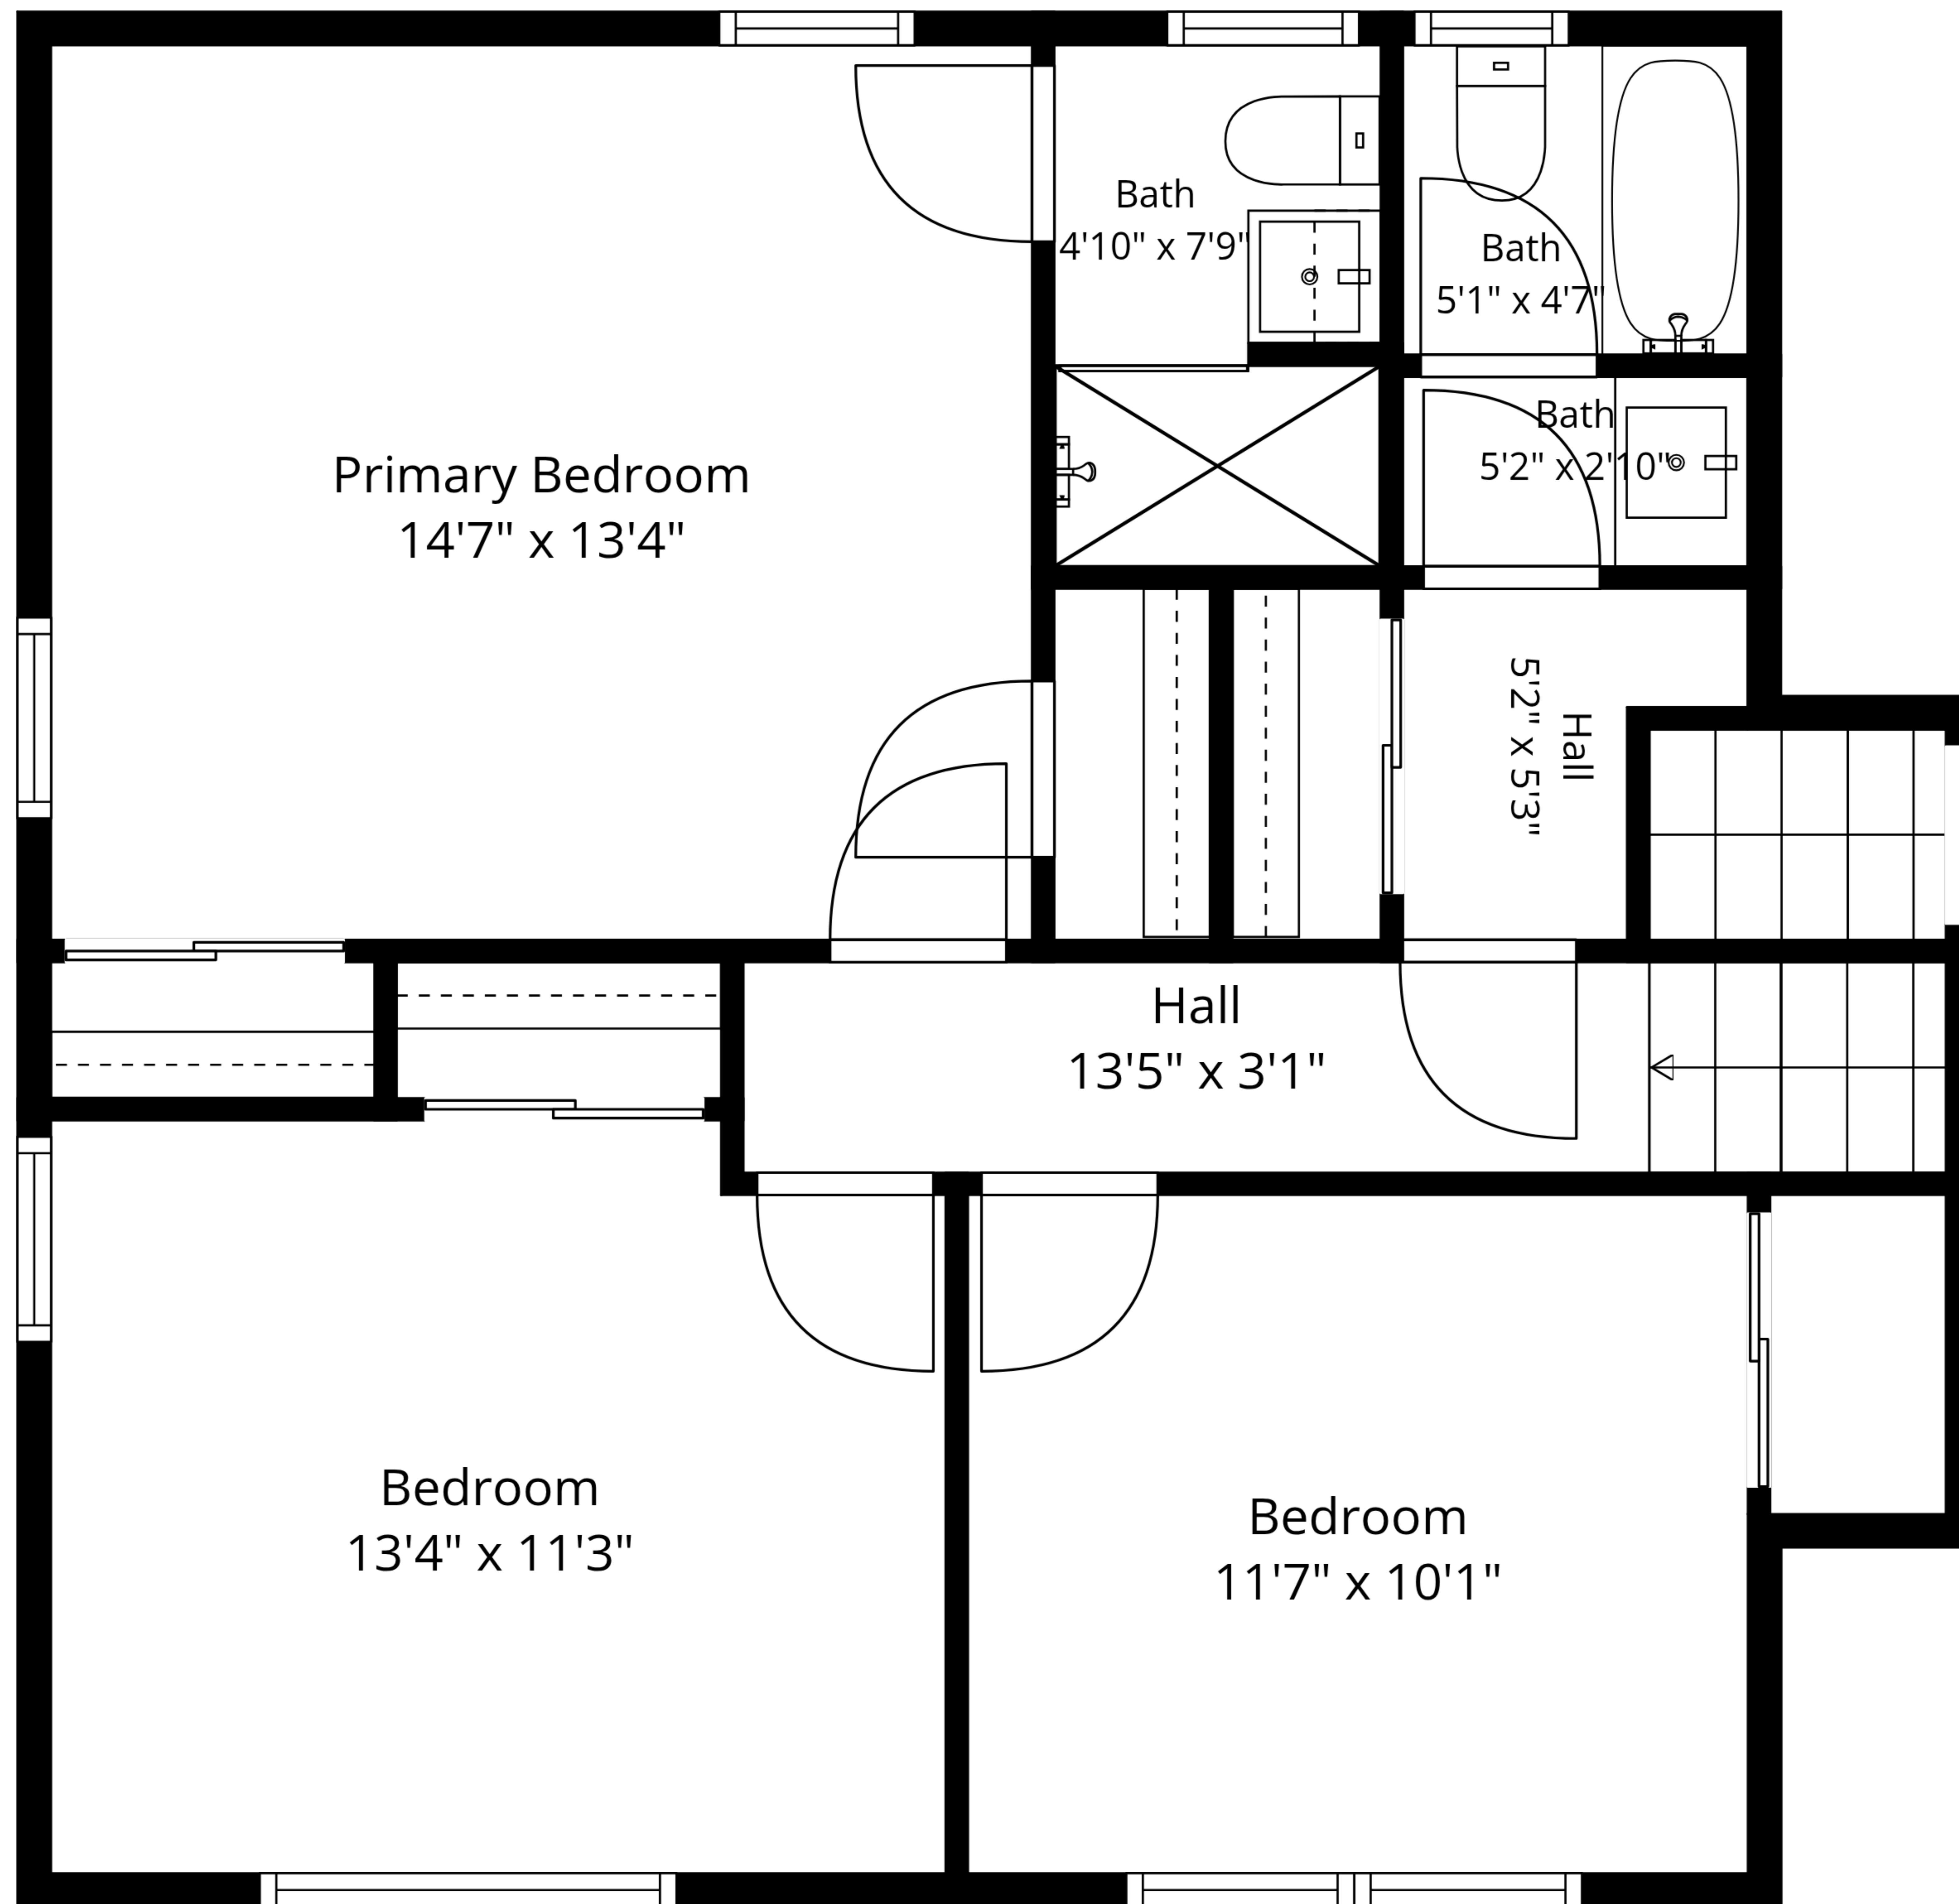

Basement
22'4" x 31'8"

TOTAL: 2084 sq. ft

Basement: 0 sq. ft, 1st floor: 360 sq. ft, 2nd floor: 661 sq. ft, 3rd floor: 722 sq. ft, 4th floor: 341 sq. ft
EXCLUDED AREAS: BASEMENT: 650 sq. ft, GARAGE: 493 sq. ft, PATIO: 766 sq. ft,
DECK: 79 sq. ft, FIREPLACE: 10 sq. ft, WALLS: 296 sq. ft

Measurements Are Approximate - Deemed Highly Reliable But Not Guaranteed

TOTAL: 2084 sq. ft

Basement: 0 sq. ft, 1st floor: 360 sq. ft, 2nd floor: 661 sq. ft, 3rd floor: 722 sq. ft, 4th floor: 341 sq. ft
 EXCLUDED AREAS: BASEMENT: 650 sq. ft, GARAGE: 493 sq. ft, PATIO: 766 sq. ft,
 DECK: 79 sq. ft, FIREPLACE: 10 sq. ft, WALLS: 296 sq. ft

DECK: 79 sq. ft, FIREPLACE: 10 sq. ft, WALLS: 296 sq. ft

Measurements Are Approximate - Deemed Highly Reliable But Not Guaranteed

TOTAL: 2084 sq. ft

Basement: 0 sq. ft, 1st floor: 360 sq. ft, 2nd floor: 661 sq. ft, 3rd floor: 722 sq. ft, 4th floor: 341 sq. ft