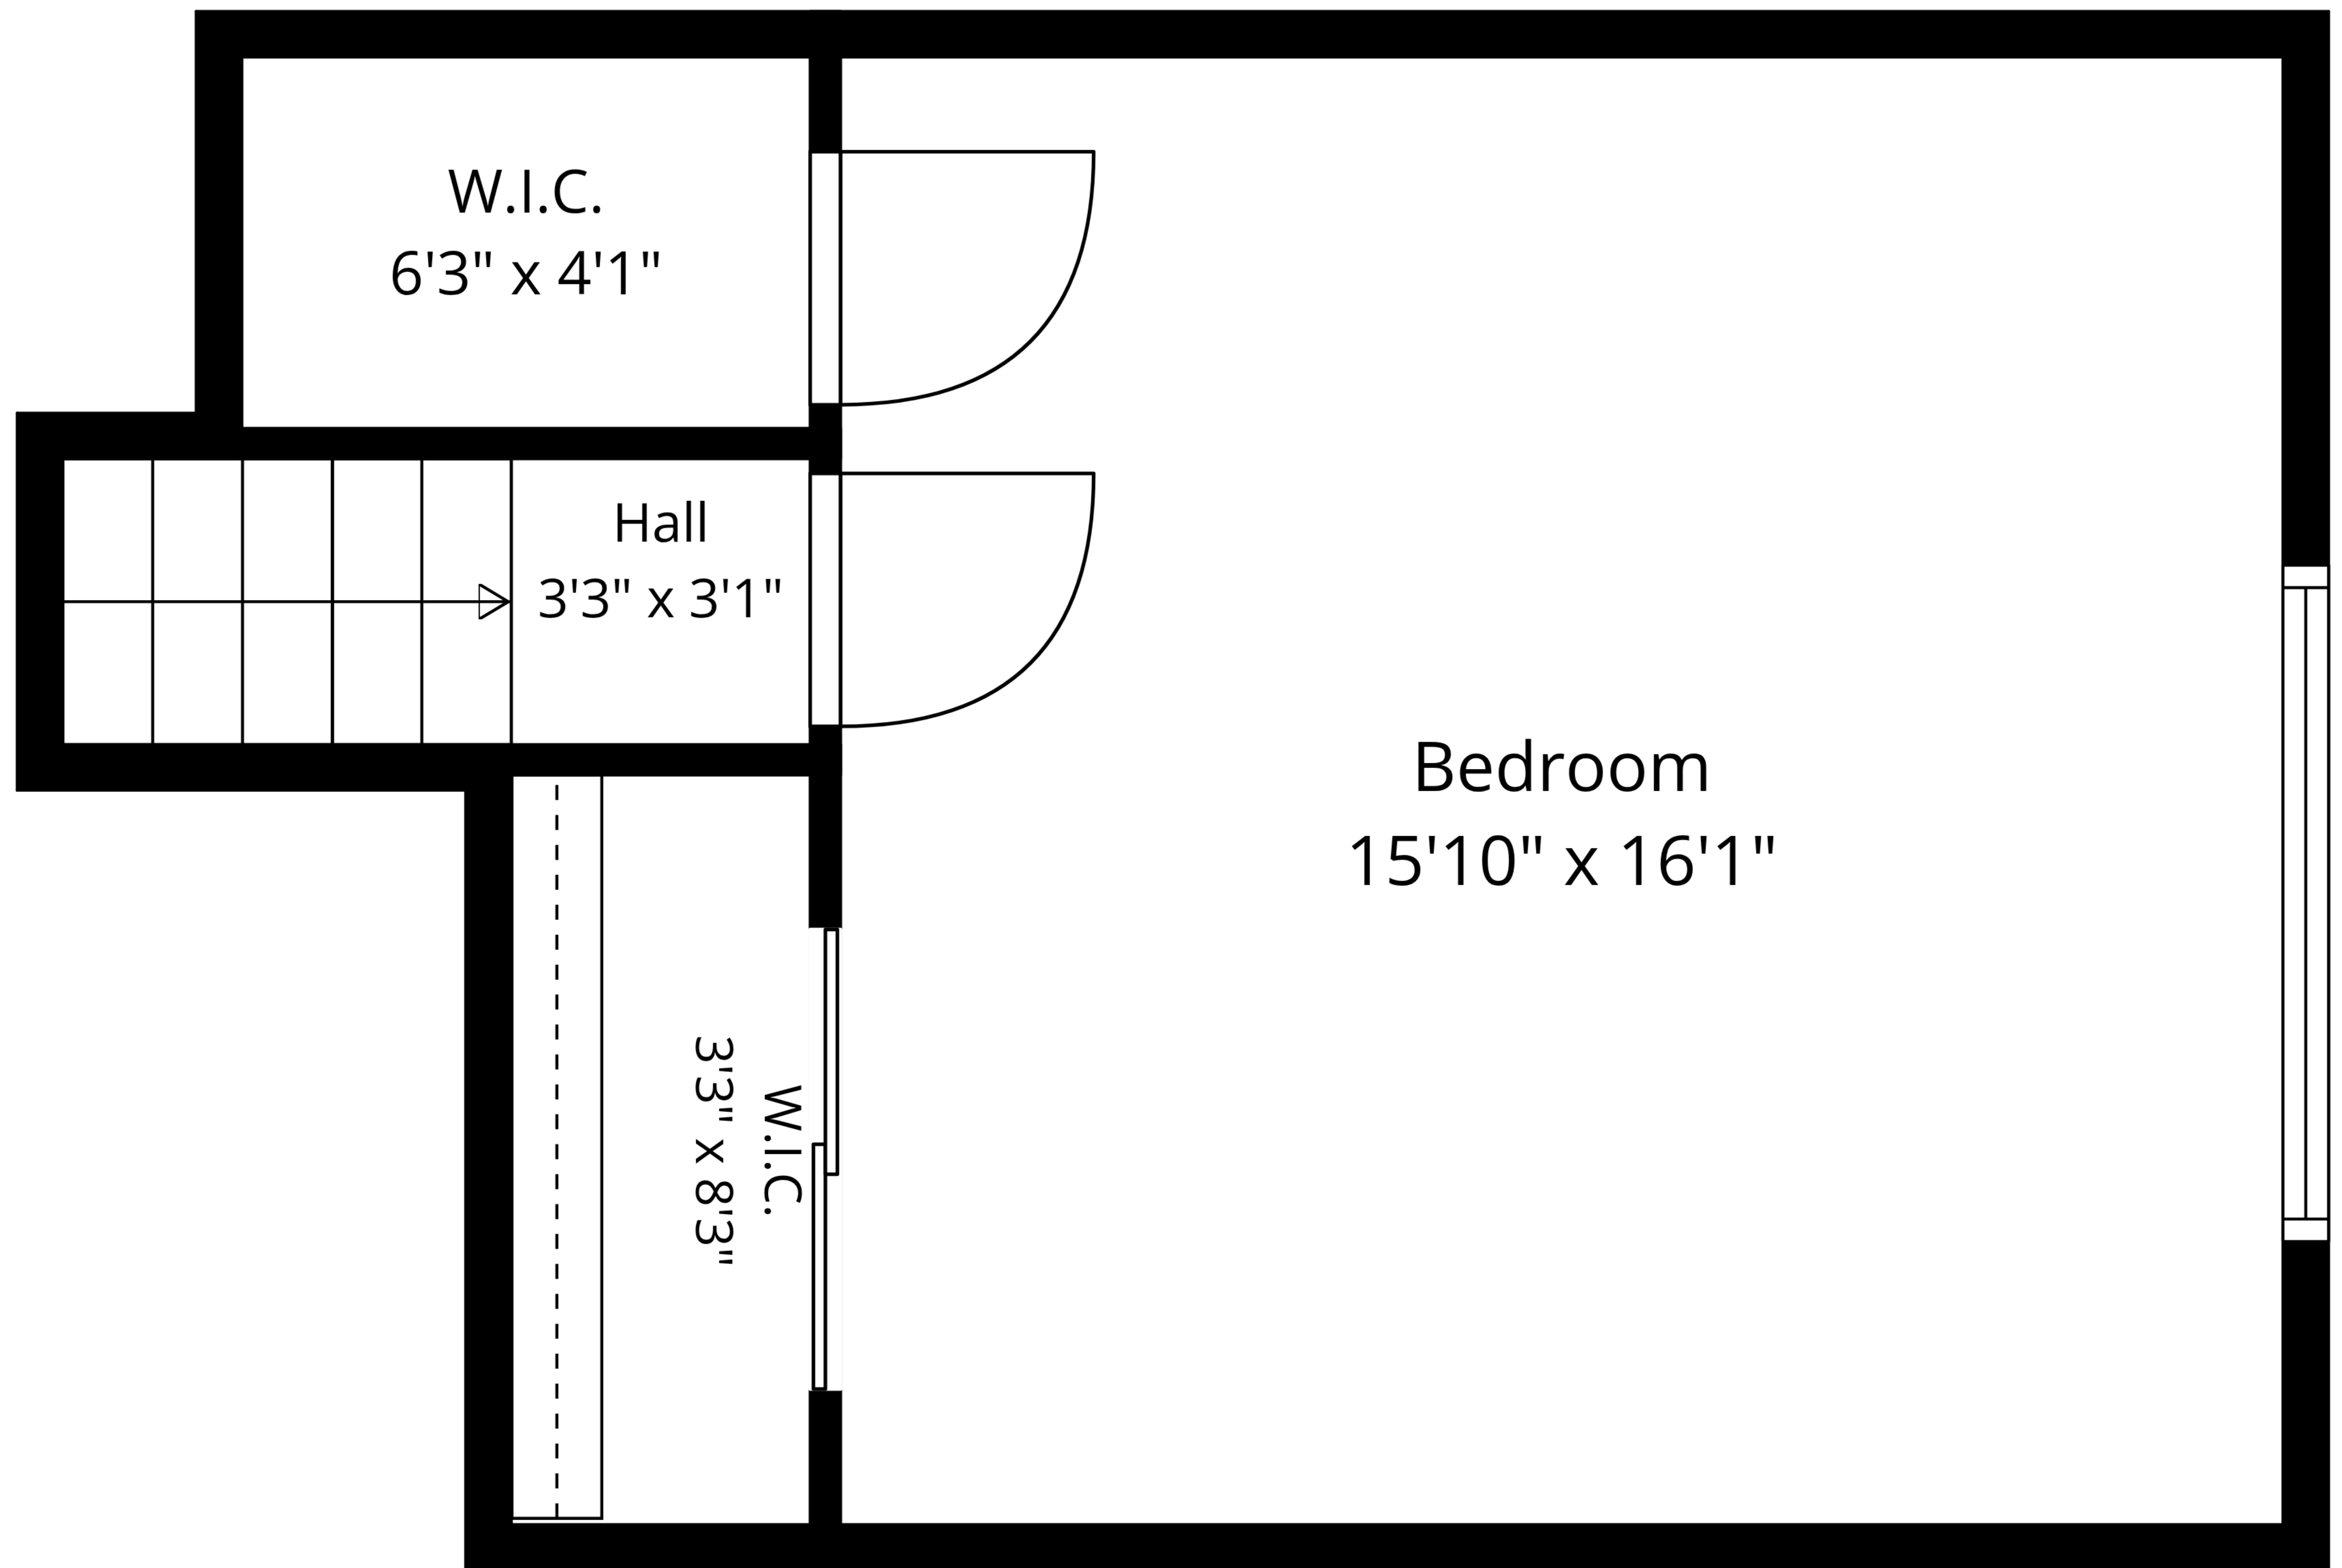

Basement
22'4" x 31'8"

TOTAL: 2084 sq. ft

Basement: 0 sq. ft, 1st floor: 360 sq. ft, 2nd floor: 661 sq. ft, 3rd floor: 722 sq. ft, 4th floor: 341 sq. ft
EXCLUDED AREAS: BASEMENT: 650 sq. ft, GARAGE: 493 sq. ft, PATIO: 766 sq. ft,
DECK: 79 sq. ft, FIREPLACE: 10 sq. ft, WALLS: 296 sq. ft

Measurements Are Approximate - Deemed Highly Reliable But Not Guaranteed

TOTAL: 2084 sq. ft

Basement: 0 sq. ft, 1st floor: 360 sq. ft, 2nd floor: 661 sq. ft, 3rd floor: 722 sq. ft, 4th floor: 341 sq. ft
 EXCLUDED AREAS: BASEMENT: 650 sq. ft, GARAGE: 493 sq. ft, PATIO: 766 sq. ft,
 DECK: 79 sq. ft, FIREPLACE: 10 sq. ft, WALLS: 296 sq. ft

DECK: 79 sq. ft, FIREPLACE: 10 sq. ft, WALLS: 296 sq. ft

Measurements Are Approximate - Deemed Highly Reliable But Not Guaranteed

TOTAL: 2084 sq. ft

Basement: 0 sq. ft, 1st floor: 360 sq. ft, 2nd floor: 661 sq. ft, 3rd floor: 722 sq. ft, 4th floor: 341 sq. ft