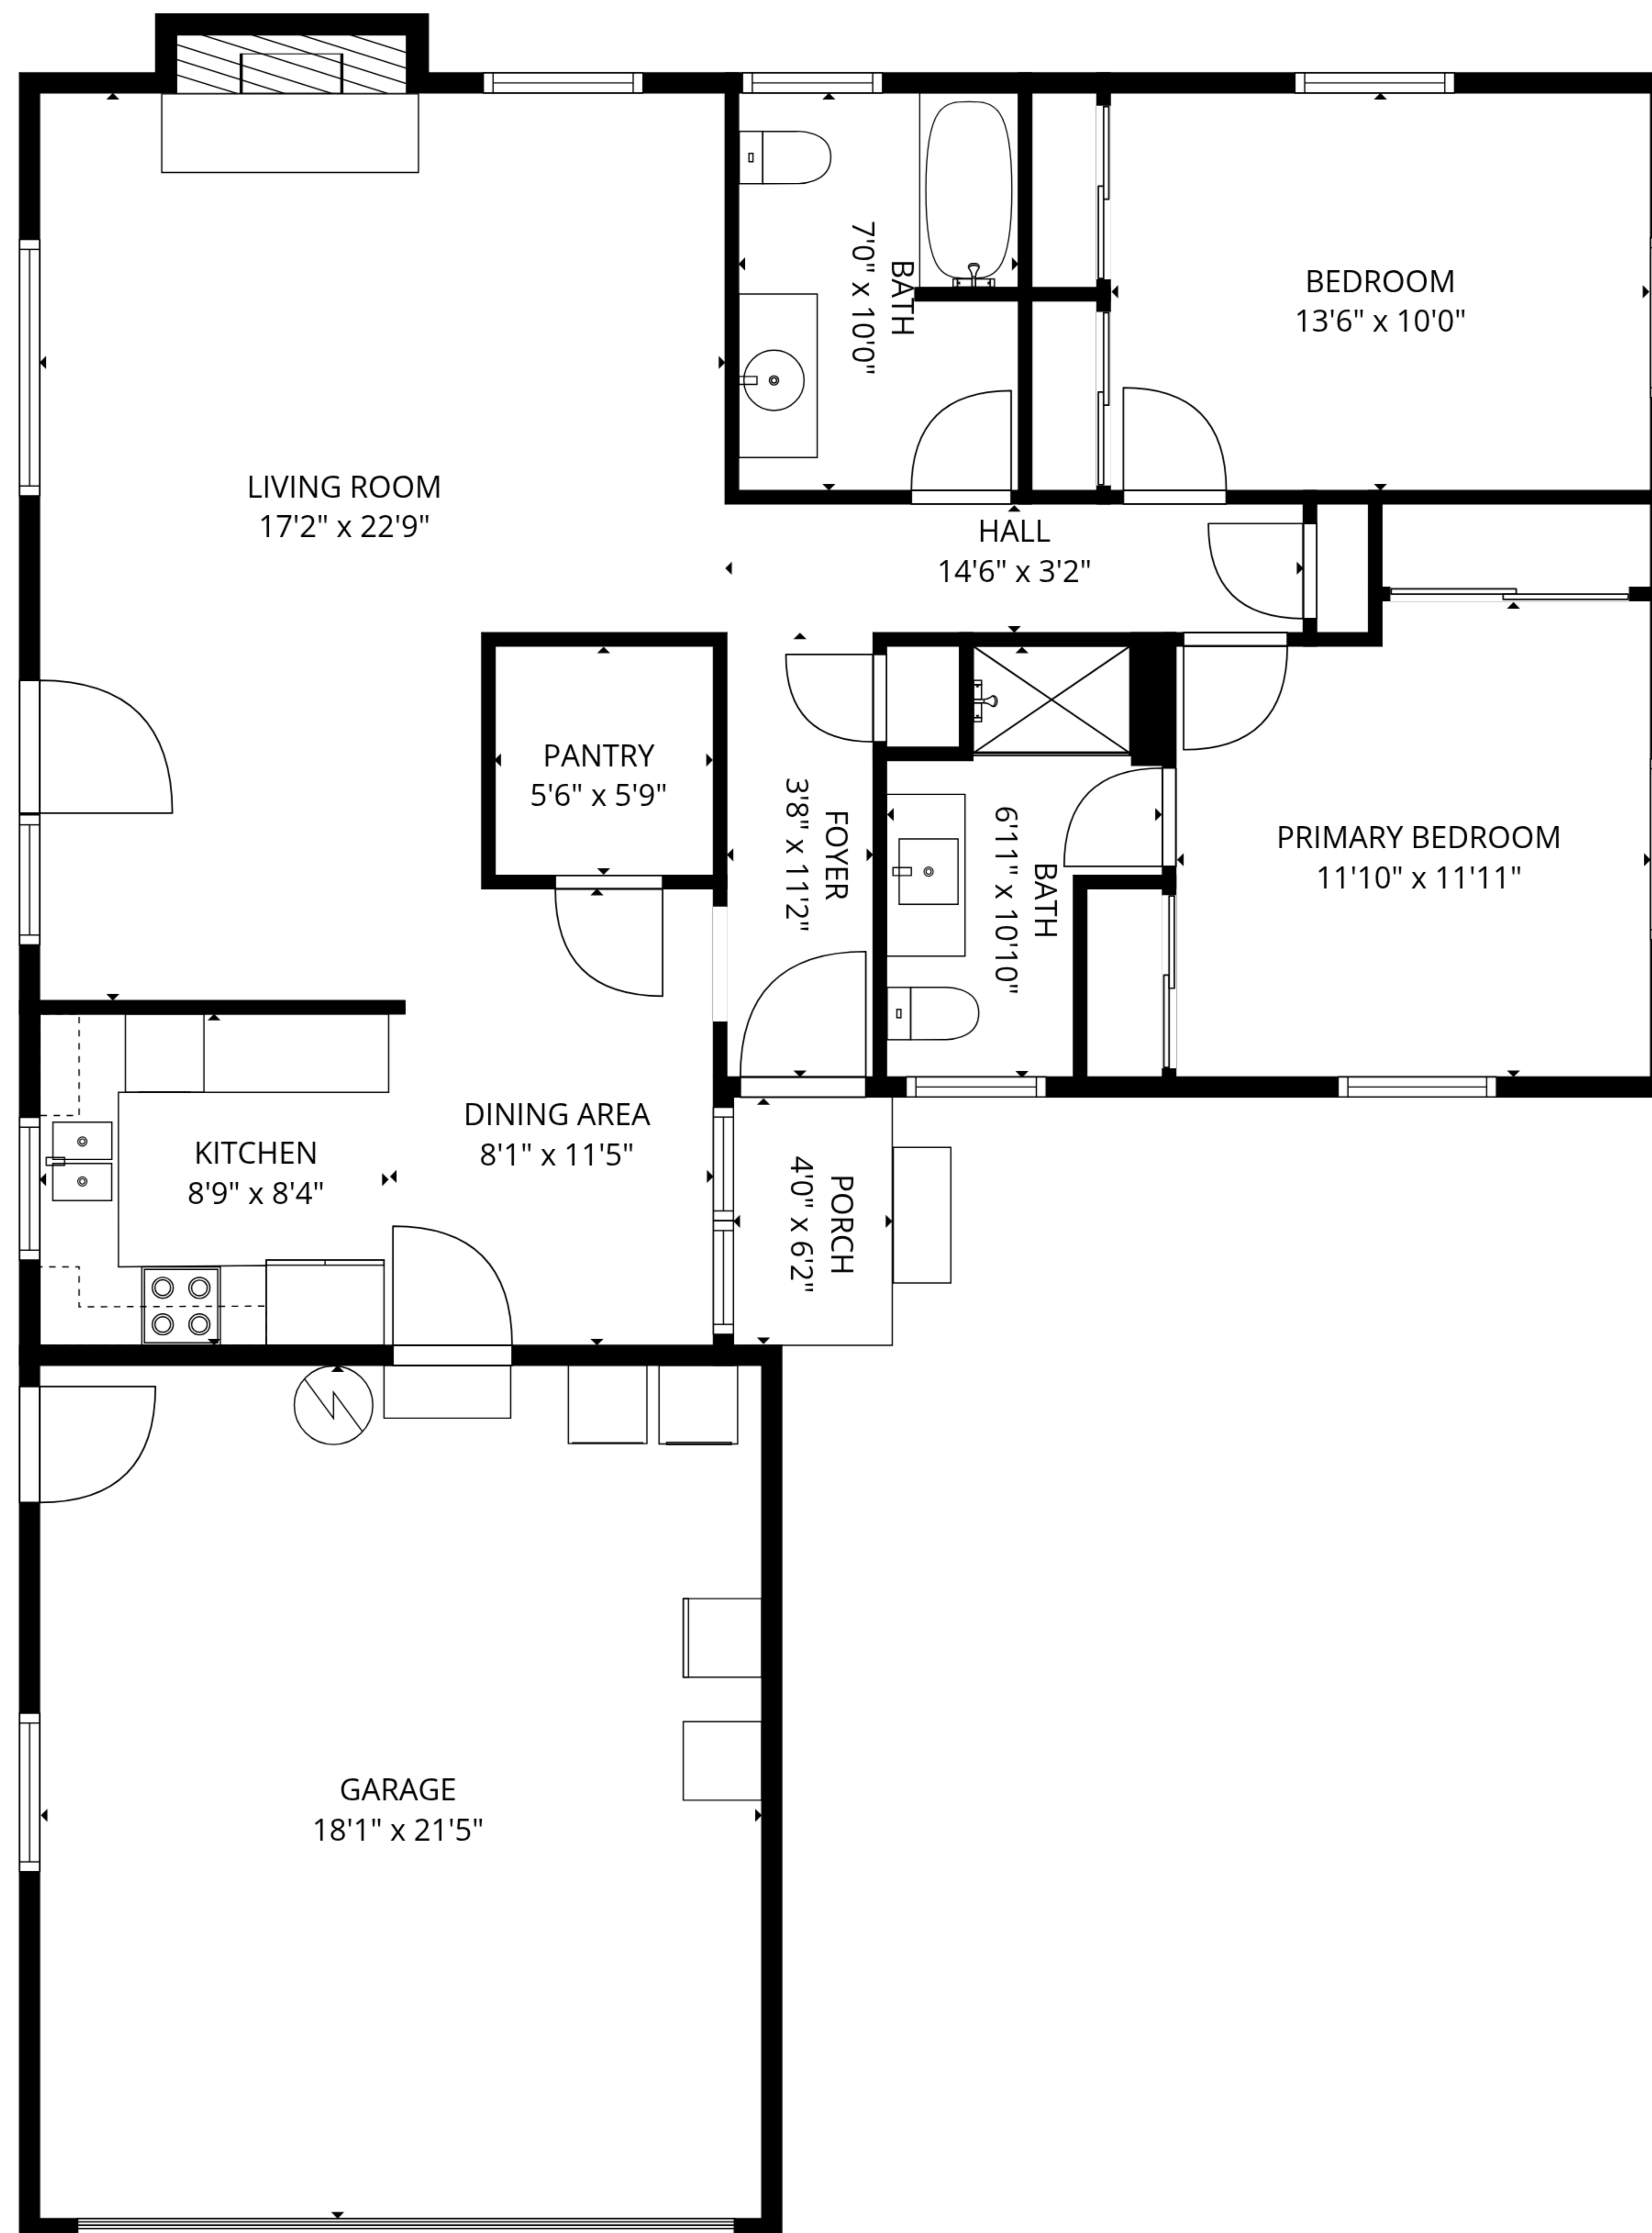

TOTAL: 1113 sq. ft

1st floor: 1113 sq. ft

EXCLUDED AREAS: GARAGE: 387 sq. ft, PORCH: 25 sq. ft, FIREPLACE: 10 sq. ft,
WALLS: 101 sq. ft

TOTAL: 1113 sq. ft

1st floor: 1113 sq. ft

EXCLUDED AREAS: GARAGE: 387 sq. ft, PORCH: 25 sq. ft, FIREPLACE: 10 sq. ft,
WALLS: 101 sq. ft