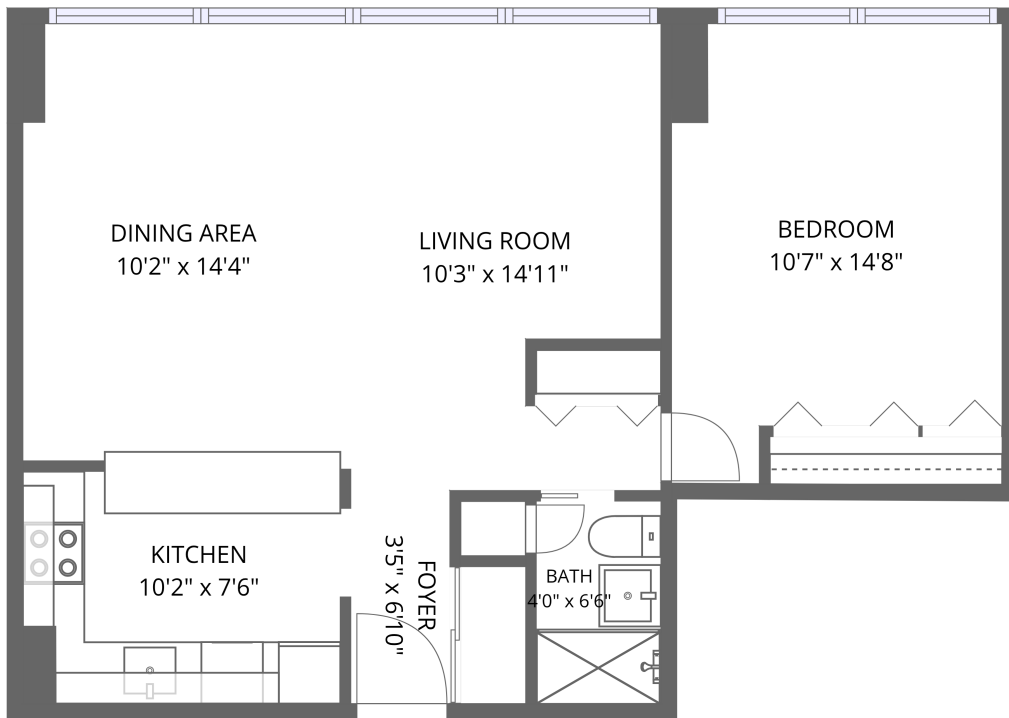

Home data report

**33 E. Cedar,5B,Chicago,IL,US, 5B**

1st floor

**Total Area: 606 sq. ft**

1st Floor: 606 sq. ft

Excluded: Walls: 0 sq. ft

## Property summary

 **1** Floors

 **1** Bedrooms

 **1** Bathrooms

33 E. Cedar,5B,Chicago,IL,US, 5B

Room dimensions

Floor 1

Total:606sqft

Excluded: 0sqft

#		Dimensions	sqft	Counted as living area
1	Kitchen	10'2" x 7'6"	76 sq. ft	Yes
2	Bedroom	10'7" x 14'8"	142 sq. ft	Yes
3	Bath	4'0" x 6'6"	26 sq. ft	Yes
4	Living Room	10'3" x 14'11"	144 sq. ft	Yes
5	Dining Area	10'2" x 14'4"	145 sq. ft	Yes
6	Foyer	3'5" x 6'10"	23 sq. ft	Yes

## 1 Floor 1 - Kitchen

Dimensions: 10'2" x 7'6"  
Area: 76 sq. ft  
Counted as living area: Yes

Heated: Yes  
Finished: Yes  
Enclosed: Yes  
Contiguous: Yes  
Permitted: Yes  
Wet space: No  
Addition: No  
Conversion: No