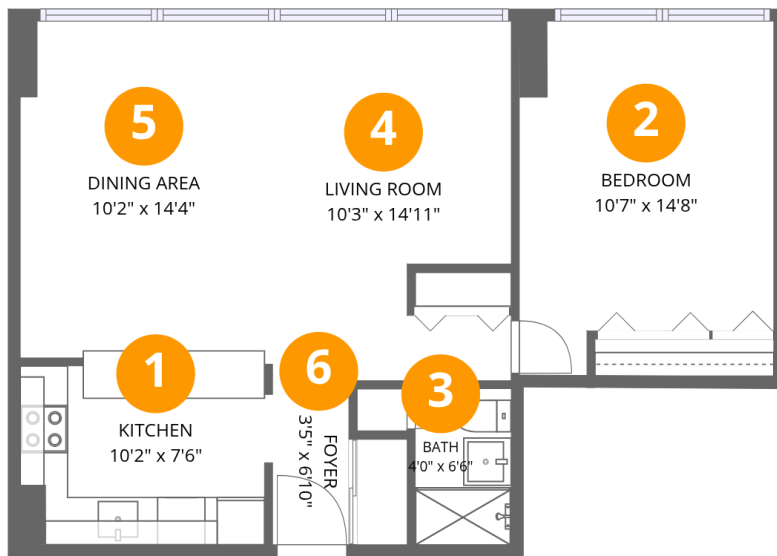

Home data report

**33 E. Cedar,5B,Chicago,IL,US, 5B**

1st floor

**Total Area: 606 sq. ft**

1st Floor: 606 sq. ft

Excluded: Walls: 0 sq. ft

## Property summary

 **1** Floors

 **1** Bedrooms

 **1** Bathrooms

33 E. Cedar,5B,Chicago,IL,US, 5B

Room dimensions

Floor 1

Total:606sqft

Excluded: 0sqft

#		Dimensions	sqft	Counted as living area
1	Kitchen	10'2" x 7'6"	76 sq. ft	Yes
2	Bedroom	10'7" x 14'8"	142 sq. ft	Yes
3	Bath	4'0" x 6'6"	26 sq. ft	Yes
4	Living Room	10'3" x 14'11"	144 sq. ft	Yes
5	Dining Area	10'2" x 14'4"	145 sq. ft	Yes
6	Foyer	3'5" x 6'10"	23 sq. ft	Yes

## 1 Floor 1 - Kitchen

Dimensions: 10'2" x 7'6"  
Area: 76 sq. ft  
Counted as living area: Yes

Heated: Yes  
Finished: Yes  
Enclosed: Yes  
Contiguous: Yes  
Permitted: Yes  
Wet space: No  
Addition: No  
Conversion: No