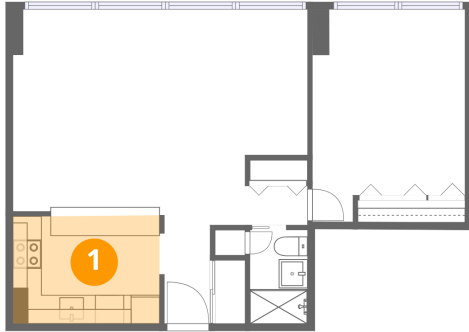

Home data report

**33 E. Cedar,5B,Chicago,IL,US, 5B**

1st floor

**Total Area: 606 sq. ft**

1st Floor: 606 sq. ft

Excluded: Walls: 0 sq. ft

## Property summary

 **1** Floors

 **1** Bedrooms

 **1** Bathrooms

33 E. Cedar,5B,Chicago,IL,US, 5B

Room dimensions

Floor 1

Total:606sqft

Excluded: 0sqft

#		Dimensions	sqft	Counted as living area
1	Kitchen	10'2" x 7'6"	76 sq. ft	Yes
2	Bedroom	10'7" x 14'8"	142 sq. ft	Yes
3	Bath	4'0" x 6'6"	26 sq. ft	Yes
4	Living Room	10'3" x 14'11"	144 sq. ft	Yes
5	Dining Area	10'2" x 14'4"	145 sq. ft	Yes
6	Foyer	3'5" x 6'10"	23 sq. ft	Yes

## 1 Floor 1 - Kitchen

Dimensions: 10'2" x 7'6"  
Area: 76 sq. ft  
Counted as living area: Yes

Heated: Yes  
Finished: Yes  
Enclosed: Yes  
Contiguous: Yes  
Permitted: Yes  
Wet space: No  
Addition: No  
Conversion: No