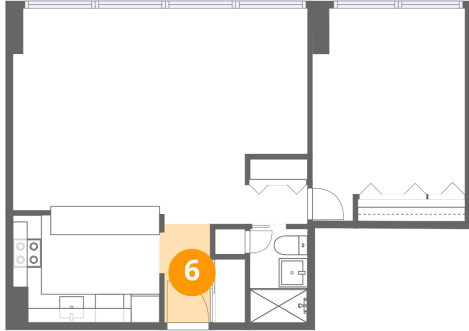

6 Floor 1 - Foyer

Dimensions: 3'5" x 6'10"
Area: 23 sq. ft
Counted as living area: Yes

Heated: Yes
Finished: Yes
Enclosed: Yes
Contiguous: Yes
Permitted: Yes
Wet space: No
Addition: No
Conversion: No