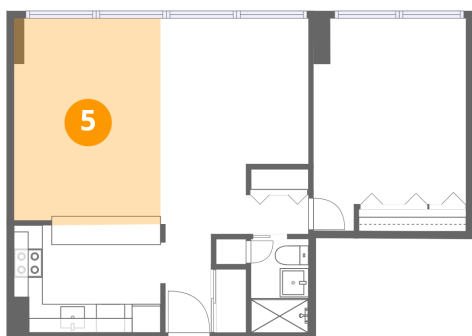

5 Floor 1 - Dining Area

Dimensions: 10'2" x 14'4"
Area: 145 sq. ft
Counted as living area: Yes

Heated: Yes
Finished: Yes
Enclosed: Yes
Contiguous: Yes
Permitted: Yes
Wet space: No
Addition: No
Conversion: No