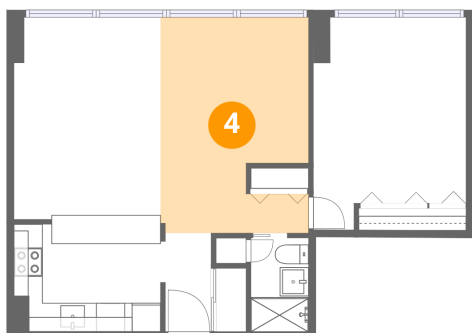

4 Floor 1 - Living Room

Dimensions: 10'3" x 14'11"
Area: 144 sq. ft
Counted as living area: Yes

Heated: Yes
Finished: Yes
Enclosed: Yes
Contiguous: Yes
Permitted: Yes
Wet space: No
Addition: No
Conversion: No