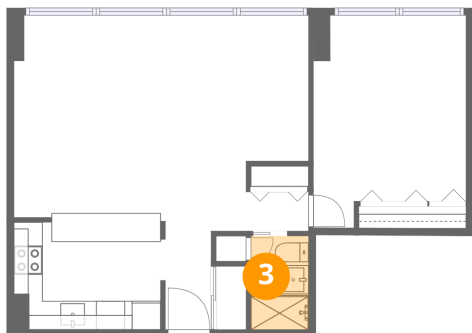

3 Floor 1 - Bath

Dimensions: 4'0" x 6'6"
Area: 26 sq. ft
Counted as living area: Yes

Heated: Yes
Finished: Yes
Enclosed: Yes
Contiguous: Yes
Permitted: Yes
Wet space: Yes
Addition: No
Conversion: No