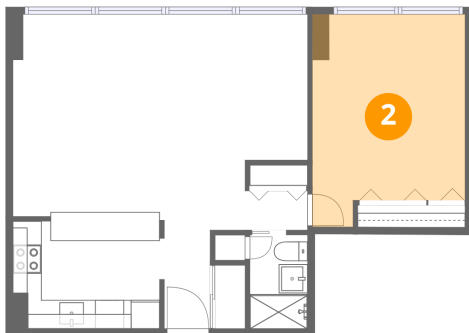

2 Floor 1 - Bedroom

Dimensions: 10'7" x 14'8"
Area: 142 sq. ft
Counted as living area: Yes

Heated: Yes
Finished: Yes
Enclosed: Yes
Contiguous: Yes
Permitted: Yes
Wet space: No
Addition: No
Conversion: No