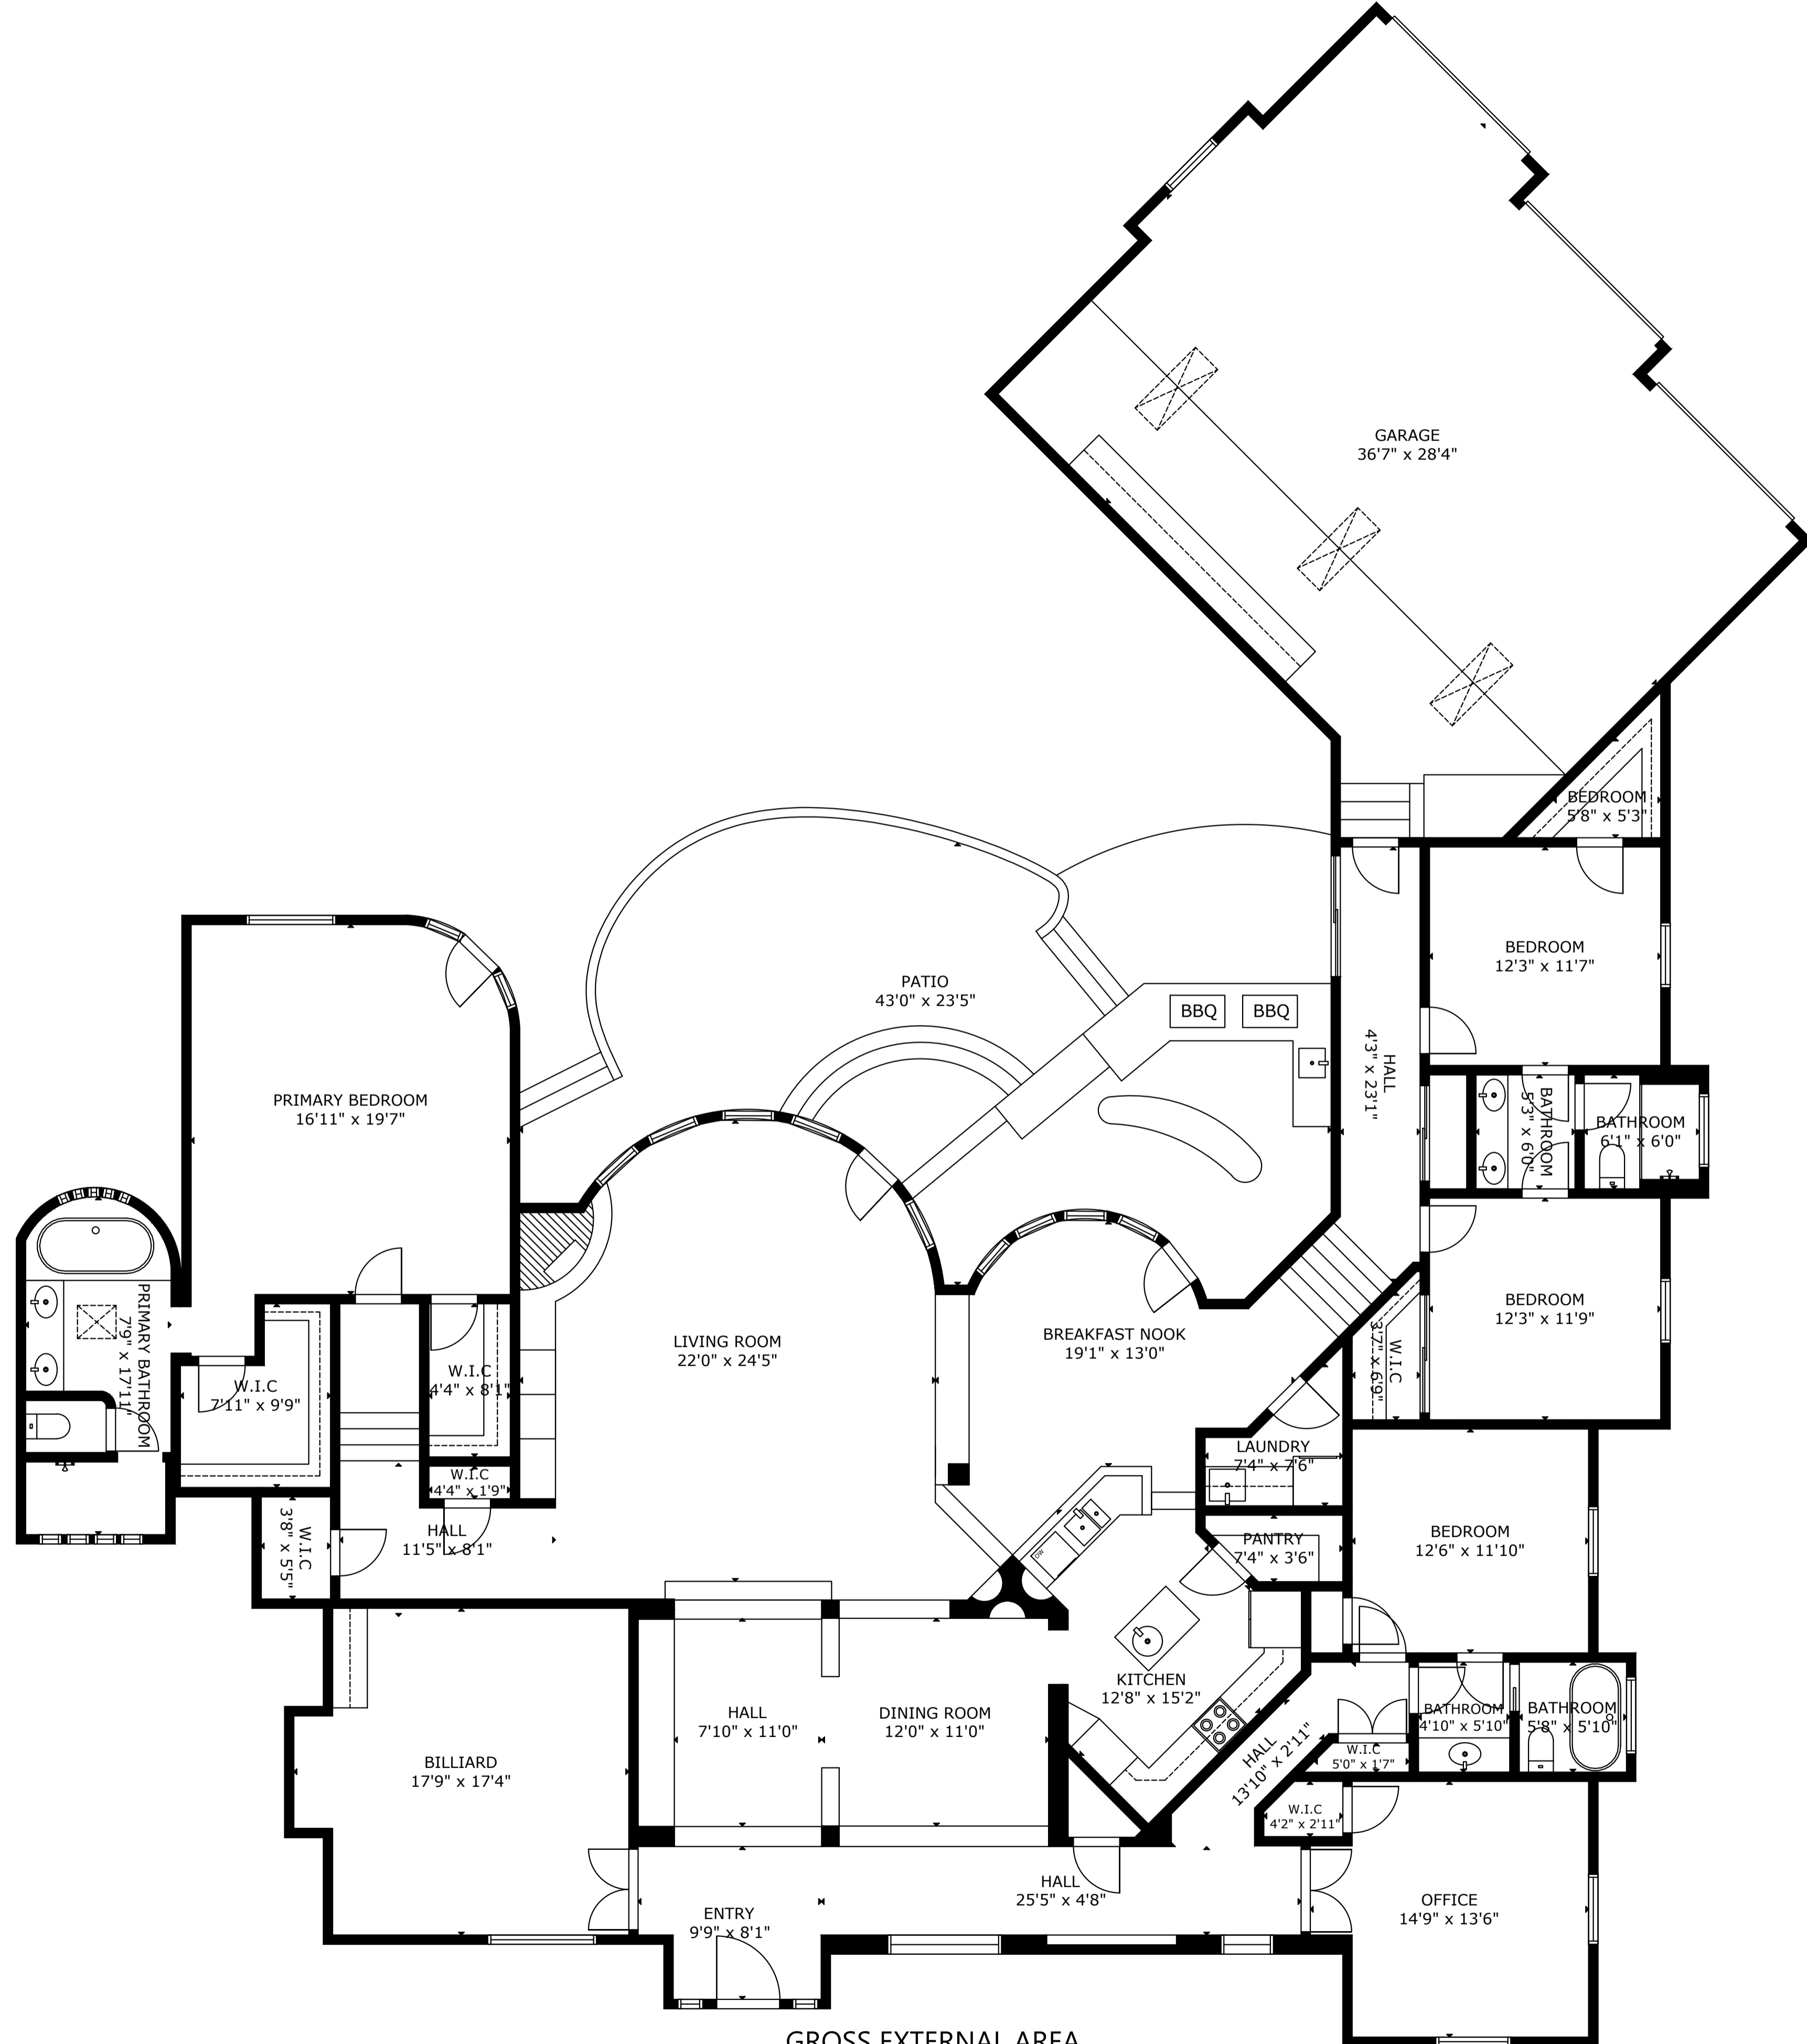

5005 Snow Goose Court Northwest, Albuquerque, NM, 87120, US

GROSS EXTERNAL AREA
TOTAL: 4,003 sq ft
FLOOR 1: 4,003 sq ft
EXCLUDED AREAS: PATIO: 628 sq ft, GARAGE: 959 sq ft
SIZE AND DIMENSIONS ARE APPROXIMATE, ACTUAL MAY VARY