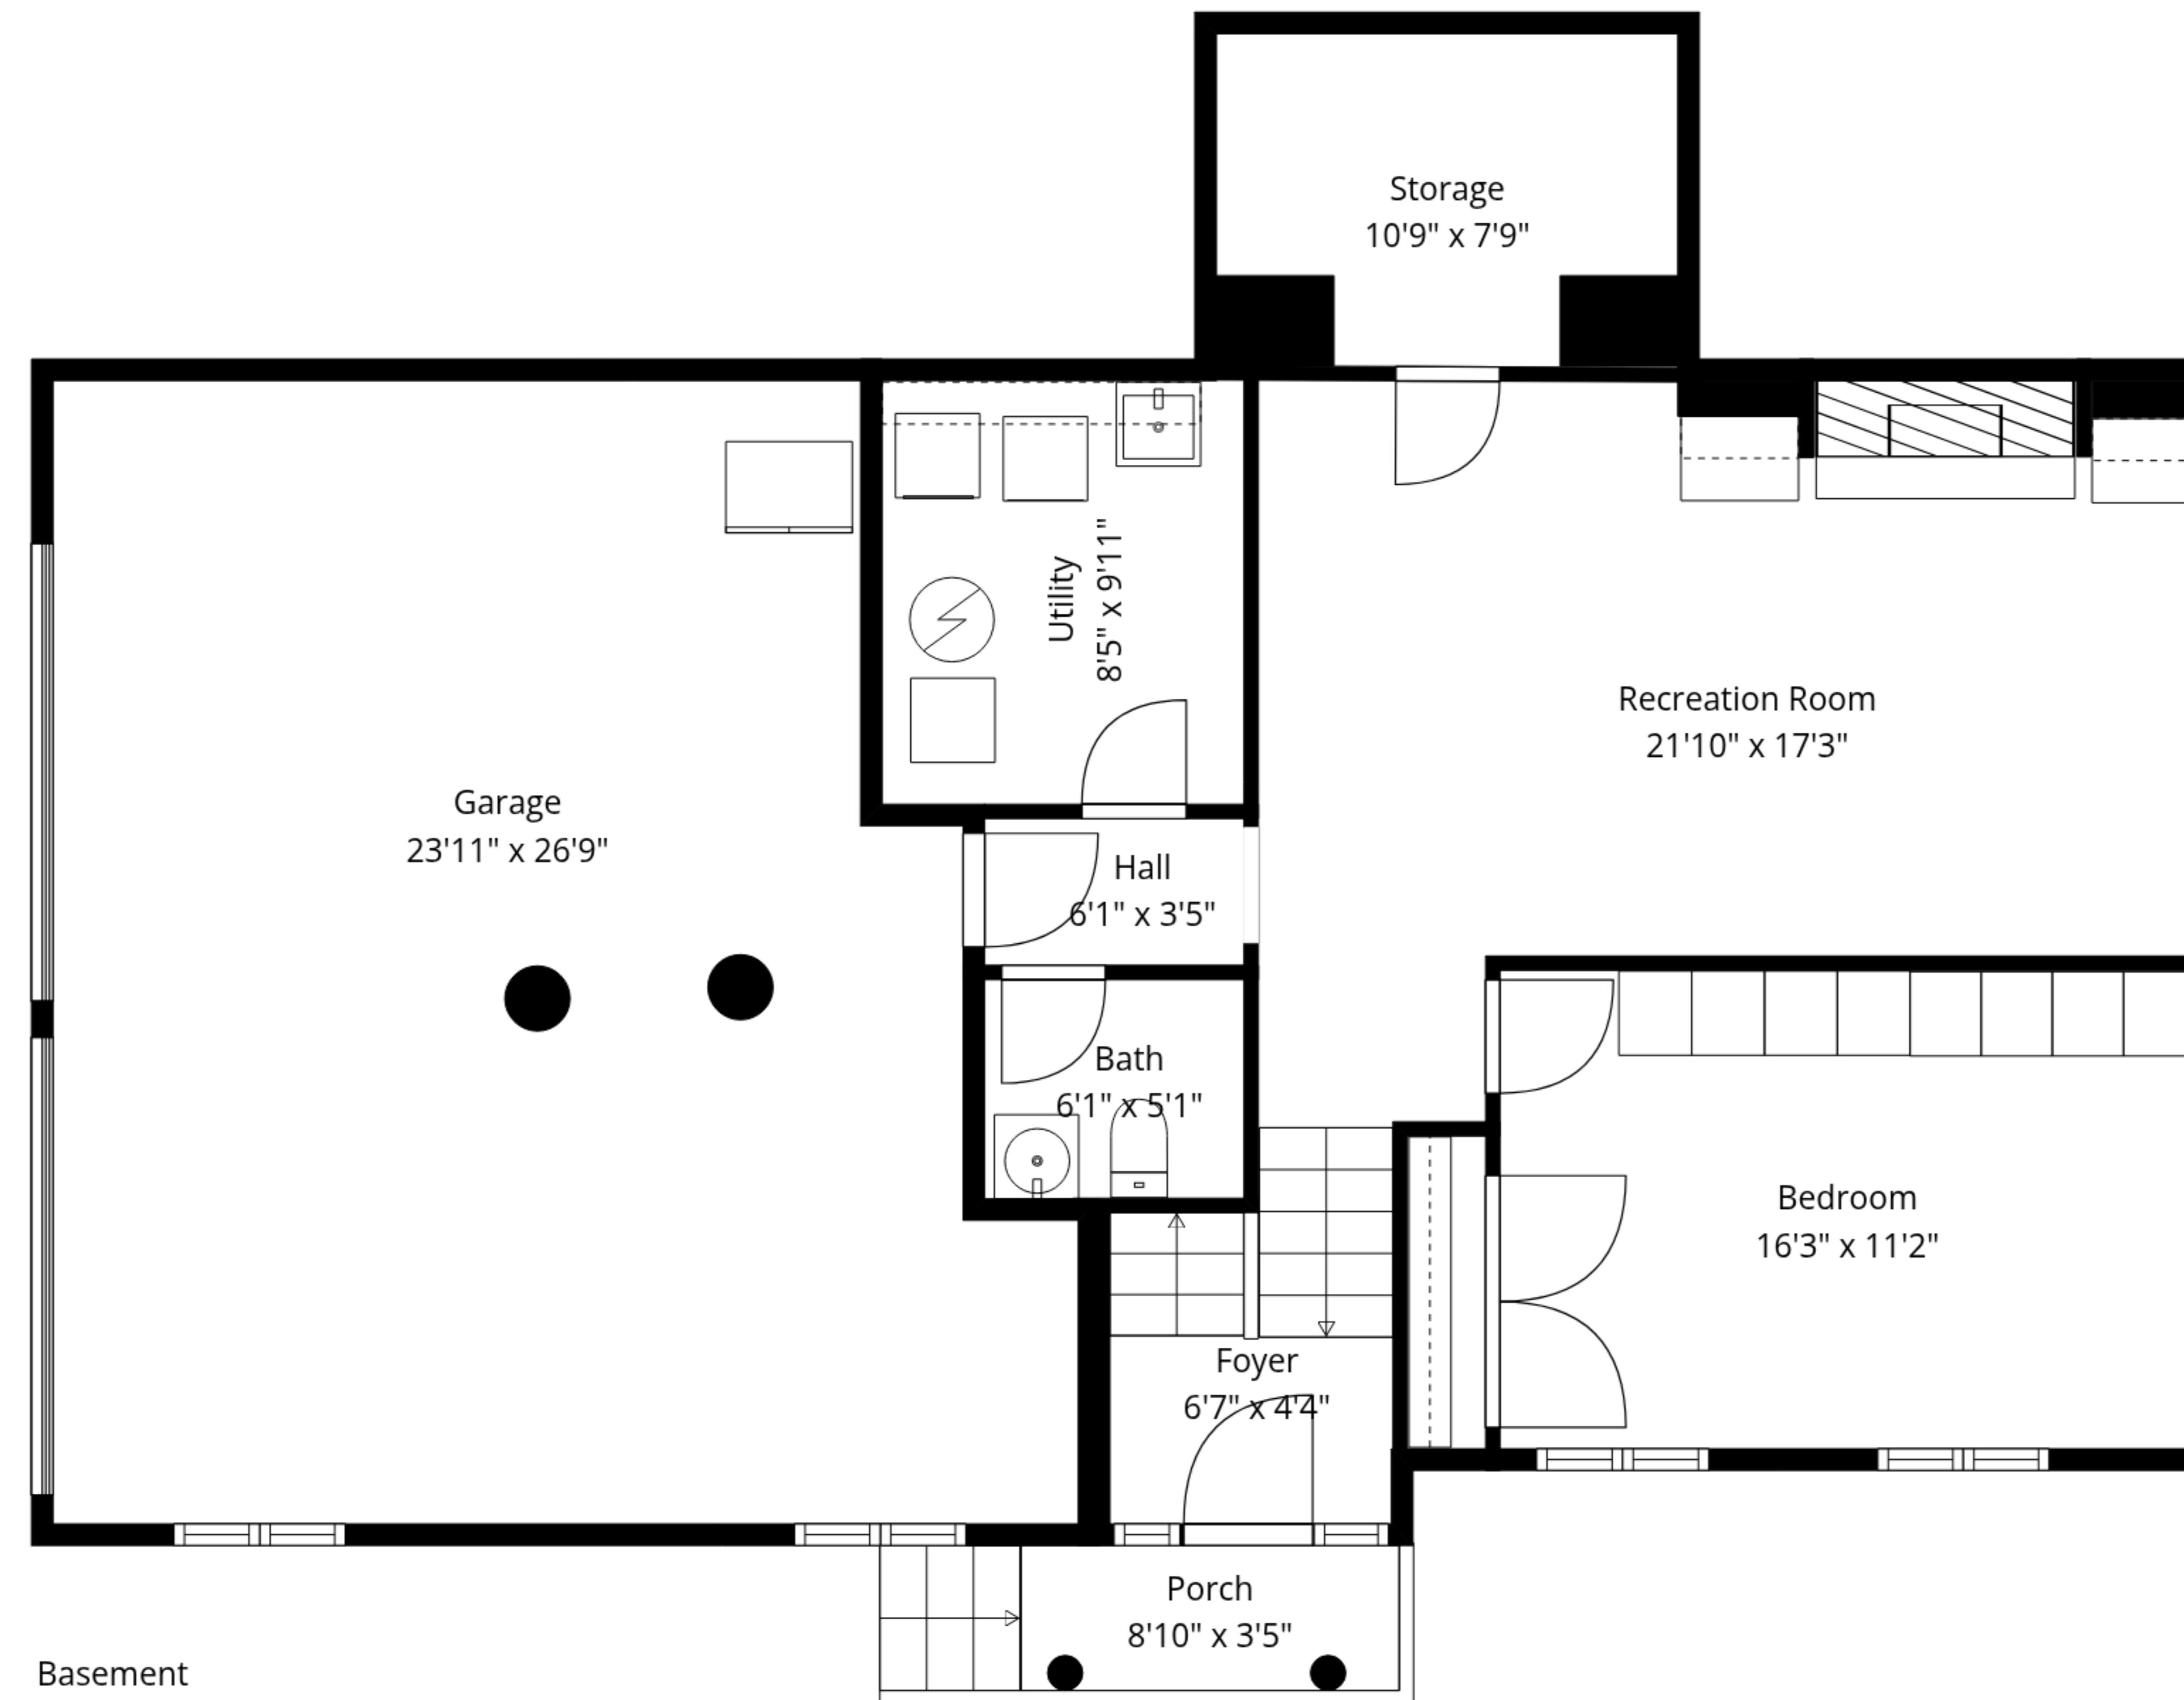

TOTAL: 2063 sq. ft
 Basement: 645 sq. ft, 1st floor: 1418 sq. ft
 EXCLUDED AREAS: GARAGE: 562 sq. ft, PORCH: 30 sq. ft, UTILITY: 84 sq. ft,
 STORAGE: 84 sq. ft, WALLS: 189 sq. ft

Measurements Are Approximate - Deemed Highly Reliable But Not Guaranteed

1st Floor

Basement

TOTAL: 2063 sq. ft

Basement: 645 sq. ft, 1st floor: 1418 sq. ft

EXCLUDED AREAS: GARAGE: 562 sq. ft, PORCH: 30 sq. ft, UTILITY: 84 sq. ft,

STORAGE: 84 sq. ft, WALLS: 189 sq. ft