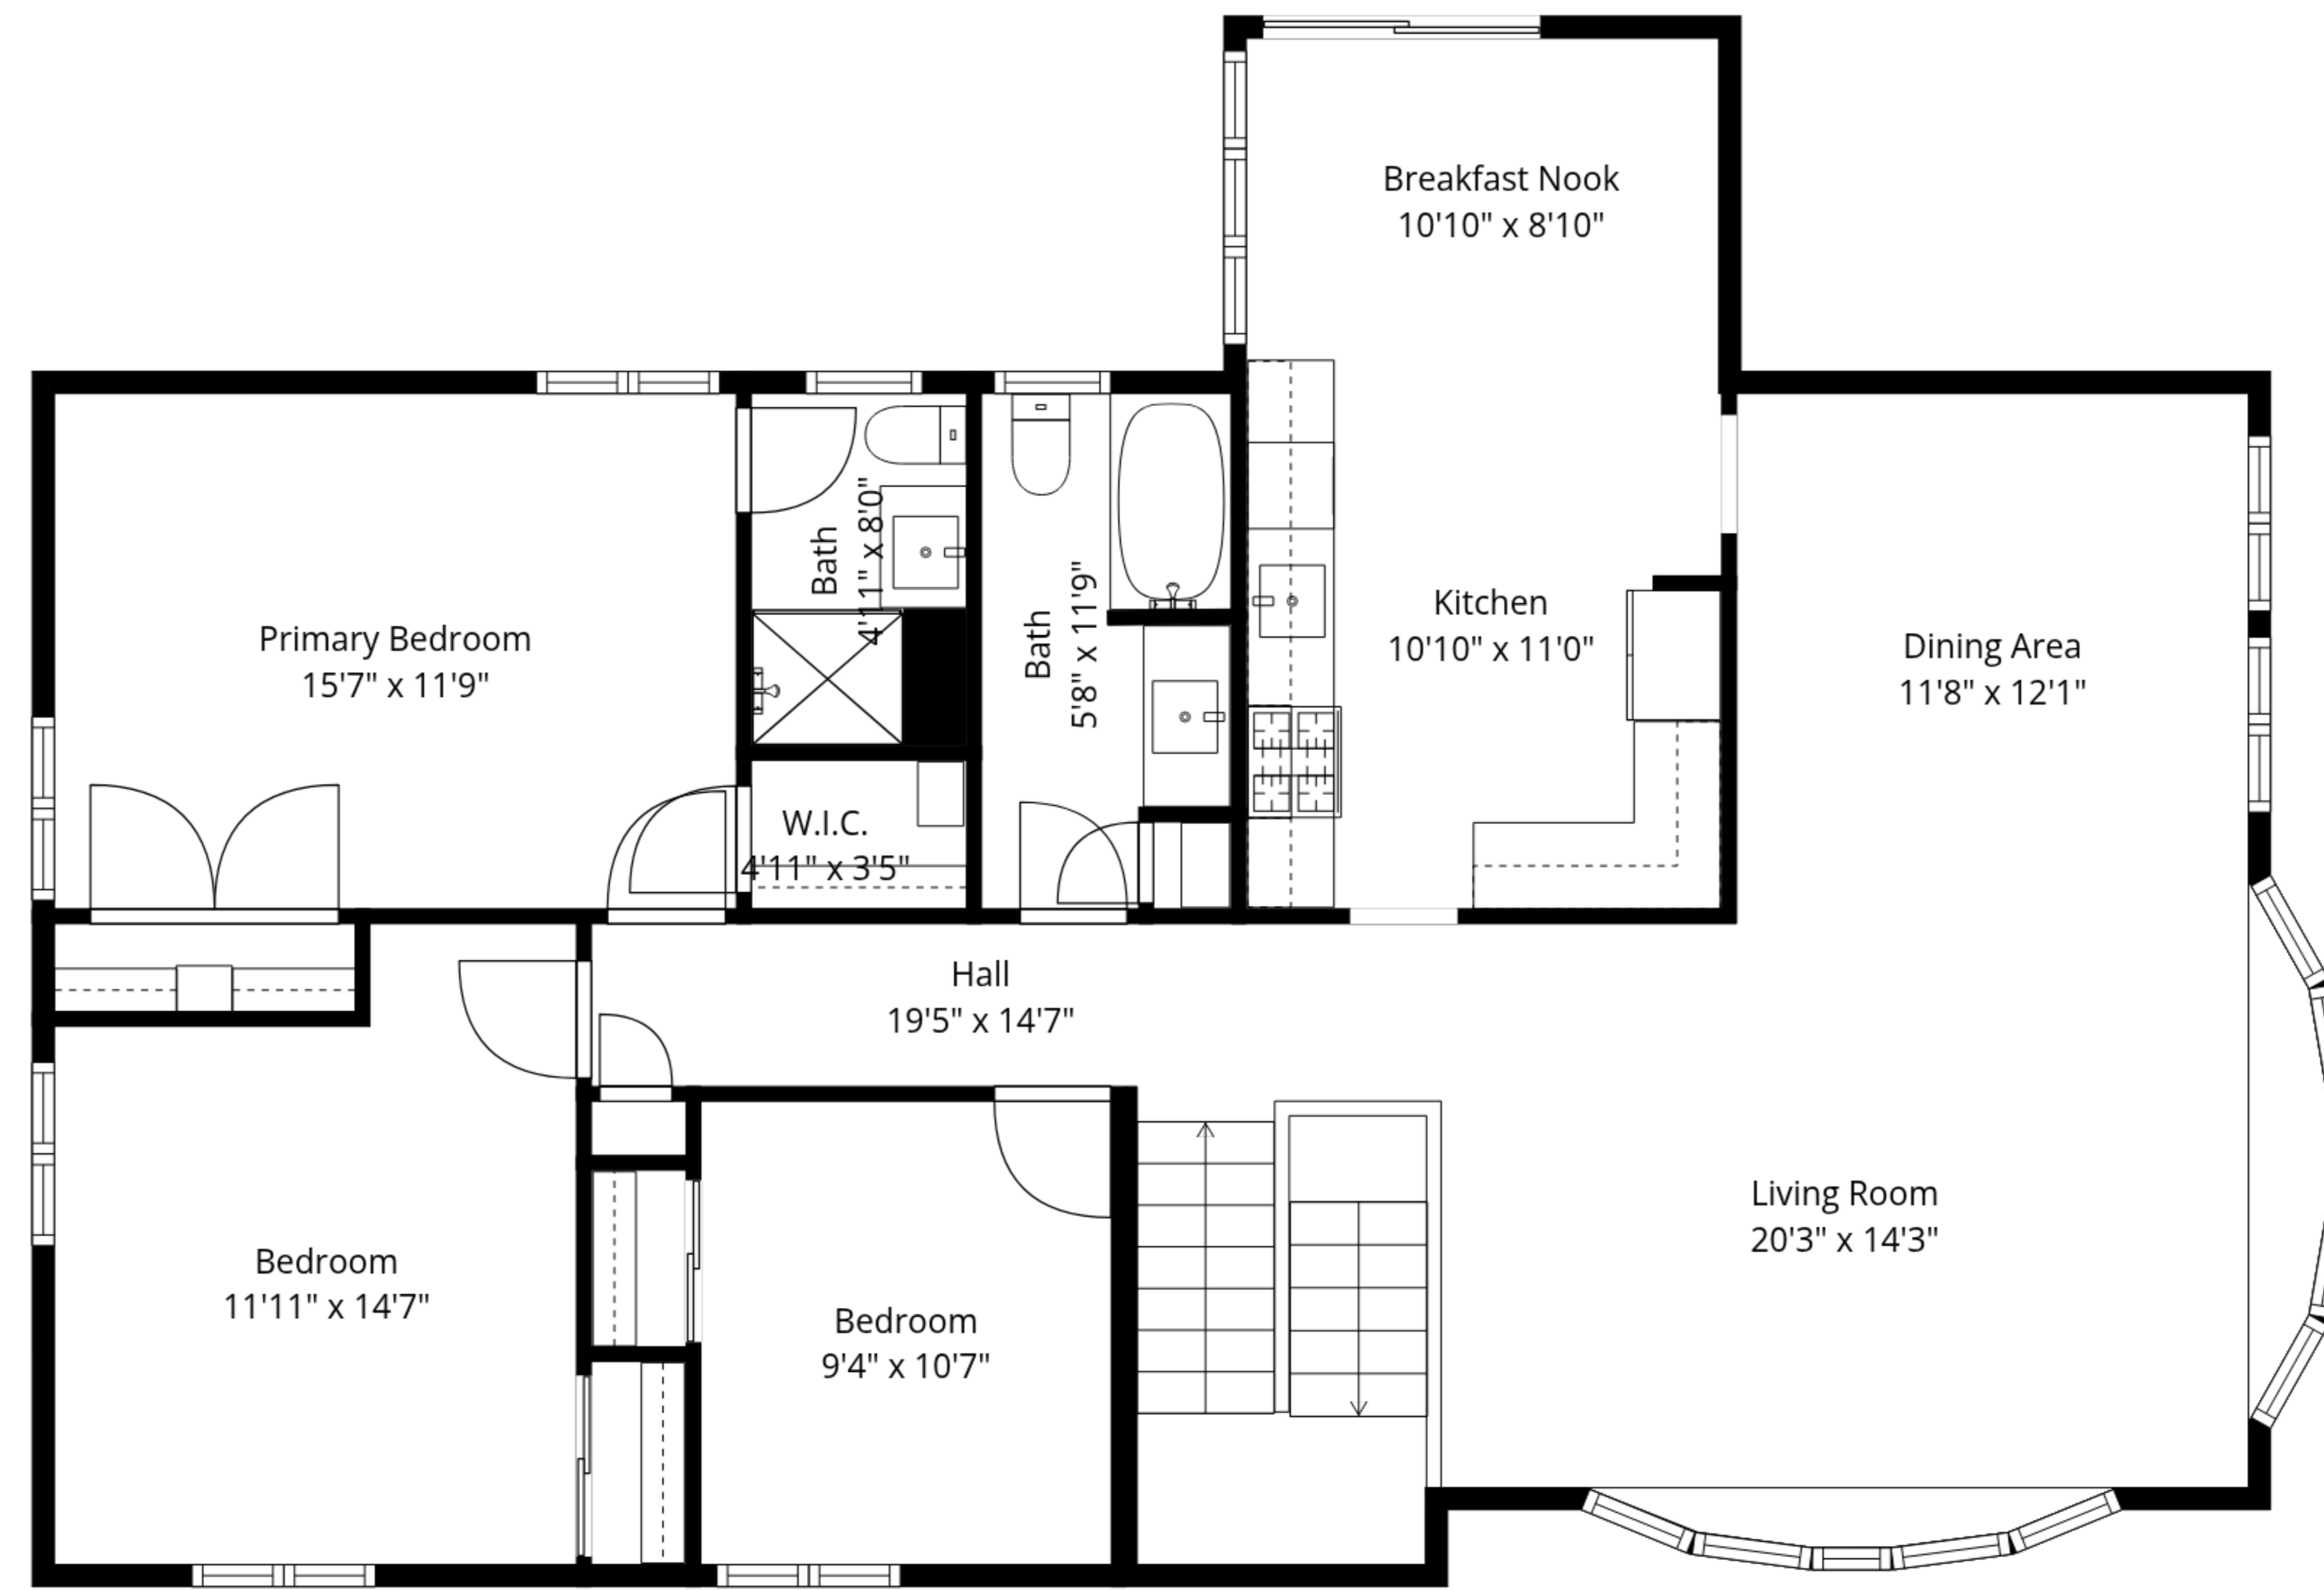

TOTAL: 2063 sq. ft
 Basement: 645 sq. ft, 1st floor: 1418 sq. ft
 EXCLUDED AREAS: GARAGE: 562 sq. ft, PORCH: 30 sq. ft, UTILITY: 84 sq. ft,
 STORAGE: 84 sq. ft, WALLS: 189 sq. ft

Measurements Are Approximate - Deemed Highly Reliable But Not Guaranteed

1st Floor

Basement

TOTAL: 2063 sq. ft

Basement: 645 sq. ft, 1st floor: 1418 sq. ft

EXCLUDED AREAS: GARAGE: 562 sq. ft, PORCH: 30 sq. ft, UTILITY: 84 sq. ft,

STORAGE: 84 sq. ft, WALLS: 189 sq. ft