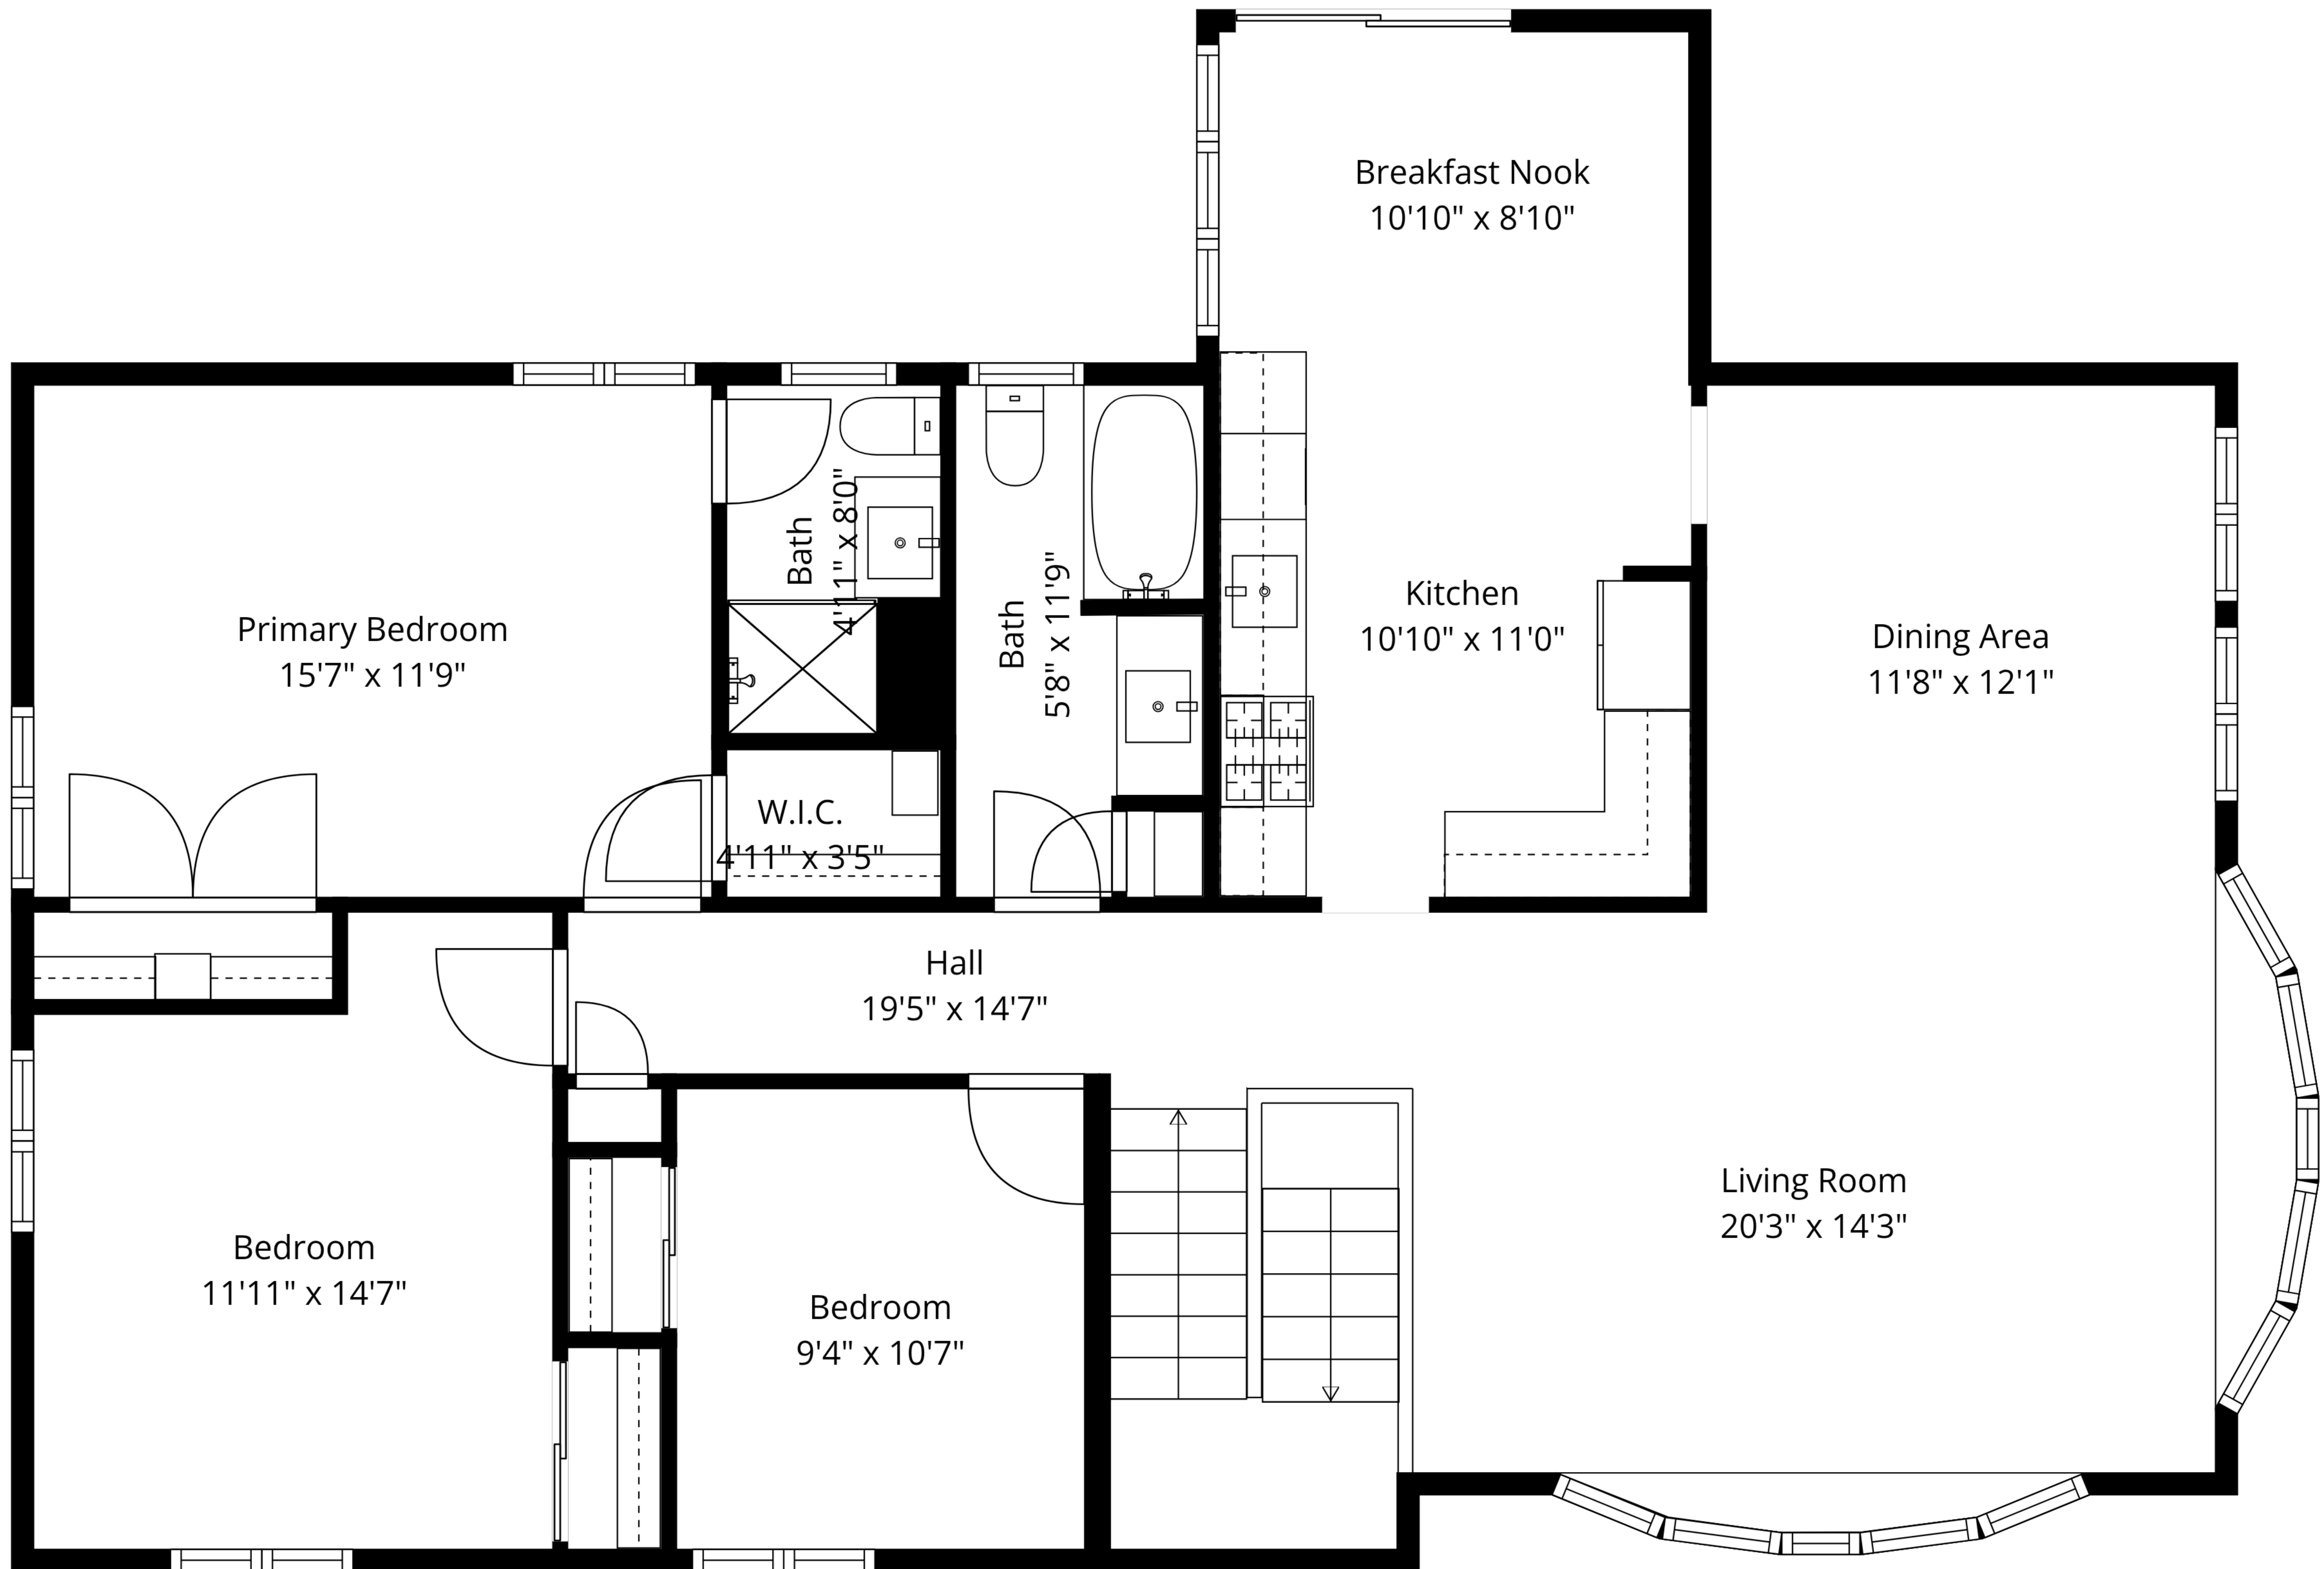

TOTAL: 2063 sq. ft
 Basement: 645 sq. ft, 1st floor: 1418 sq. ft
 EXCLUDED AREAS: GARAGE: 562 sq. ft, PORCH: 30 sq. ft, UTILITY: 84 sq. ft,
 STORAGE: 84 sq. ft, WALLS: 189 sq. ft

Measurements Are Approximate - Deemed Highly Reliable But Not Guaranteed

1st Floor

Basement

TOTAL: 2063 sq. ft

Basement: 645 sq. ft, 1st floor: 1418 sq. ft

EXCLUDED AREAS: GARAGE: 562 sq. ft, PORCH: 30 sq. ft, UTILITY: 84 sq. ft,

STORAGE: 84 sq. ft, WALLS: 189 sq. ft