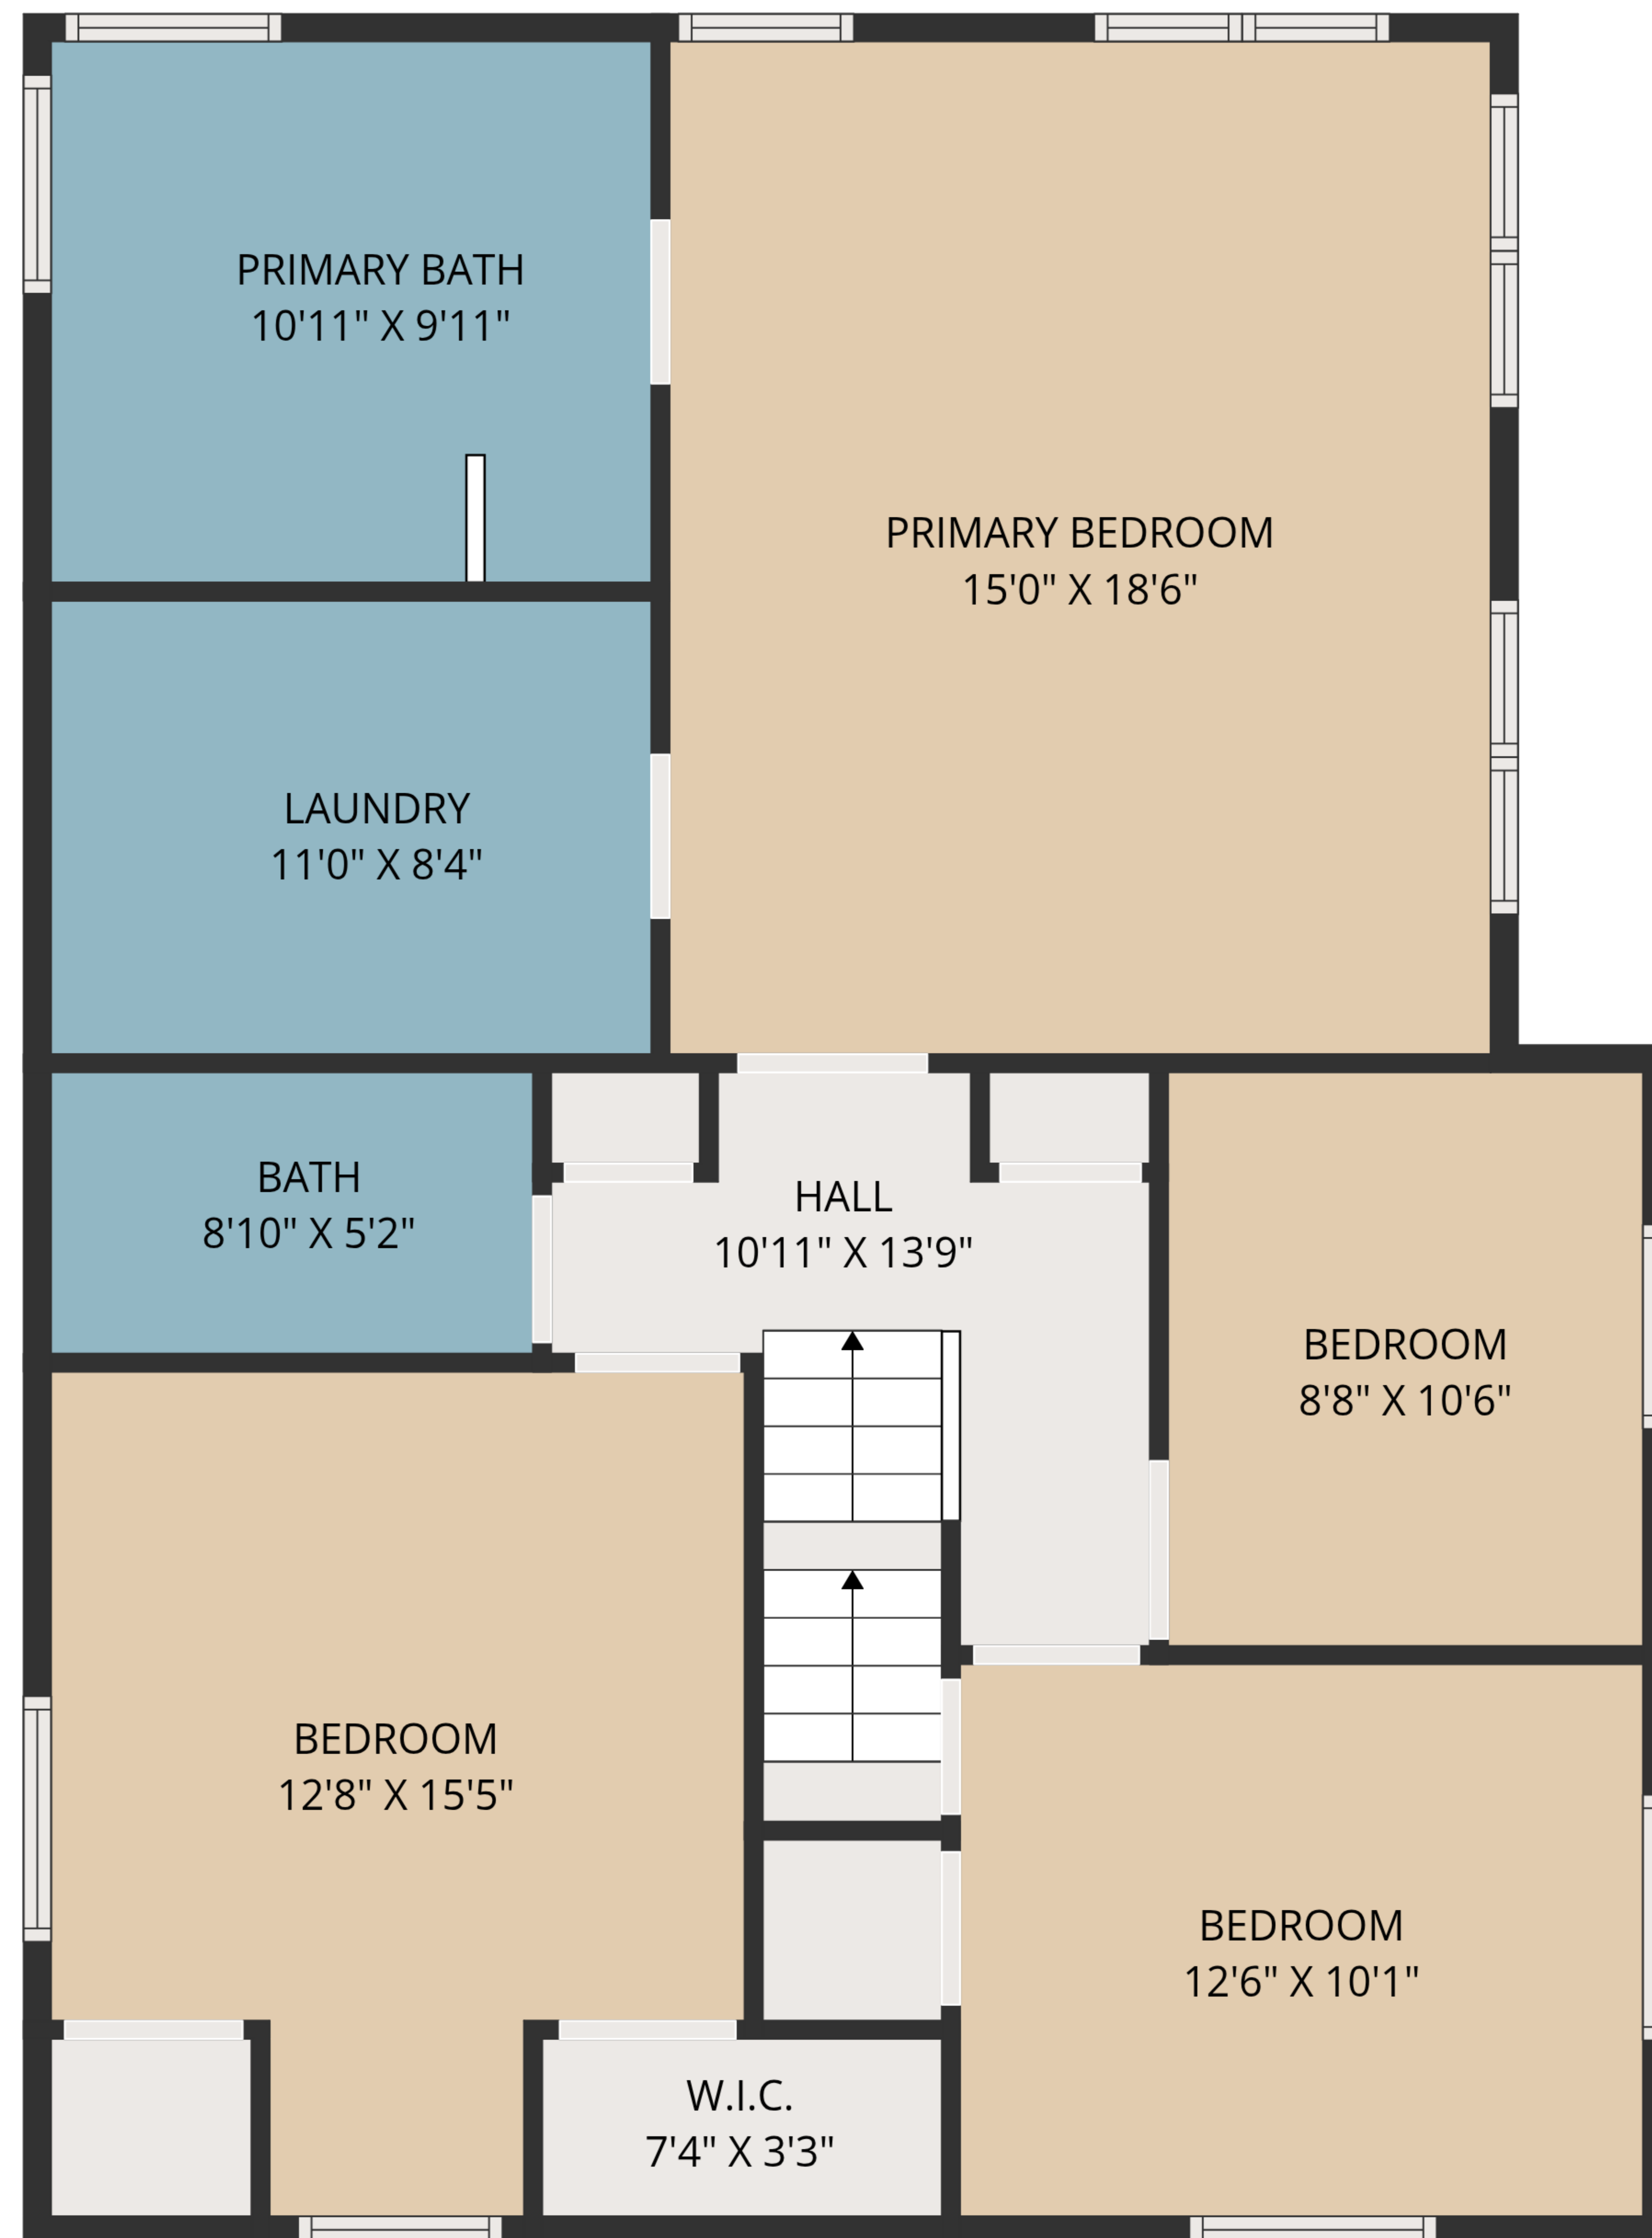

TOTAL: 2920 sq. ft

Basement: 705 sq. ft, 1st floor: 1109 sq. ft, 2nd floor: 1106 sq. ft
 EXCLUDED AREAS: UTILITY: 71 sq. ft, STORAGE: 94 sq. ft, EXERCISE ROOM: 217 sq. ft,
 TOILET: 15 sq. ft, GARAGE: 328 sq. ft, FIREPLACE: 10 sq. ft,
 WALLS: 236 sq. ft

MEASUREMENTS ARE DEEMED HIGHLY RELIABLE BUT NOT GUARANTEED.

TOTAL: 2920 sq. ft

Basement: 705 sq. ft, 1st floor: 1109 sq. ft, 2nd floor: 1106 sq. ft
 EXCLUDED AREAS: UTILITY: 71 sq. ft, STORAGE: 94 sq. ft, EXERCISE ROOM: 217 sq. ft,
 TOILET: 15 sq. ft, GARAGE: 328 sq. ft, FIREPLACE: 10 sq. ft,
 WALLS: 236 sq. ft

MEASUREMENTS ARE DEEMED HIGHLY RELIABLE BUT NOT GUARANTEED.

1ST FLOOR

2ND FLOOR

BASEMENT

TOTAL: 2920 sq. ft

Basement: 705 sq. ft, 1st floor: 1109 sq. ft, 2nd floor: 1106 sq. ft
 EXCLUDED AREAS: UTILITY: 71 sq. ft, STORAGE: 94 sq. ft, EXERCISE ROOM: 217 sq. ft,
 TOILET: 15 sq. ft, GARAGE: 328 sq. ft, FIREPLACE: 10 sq. ft,
 WALLS: 236 sq. ft