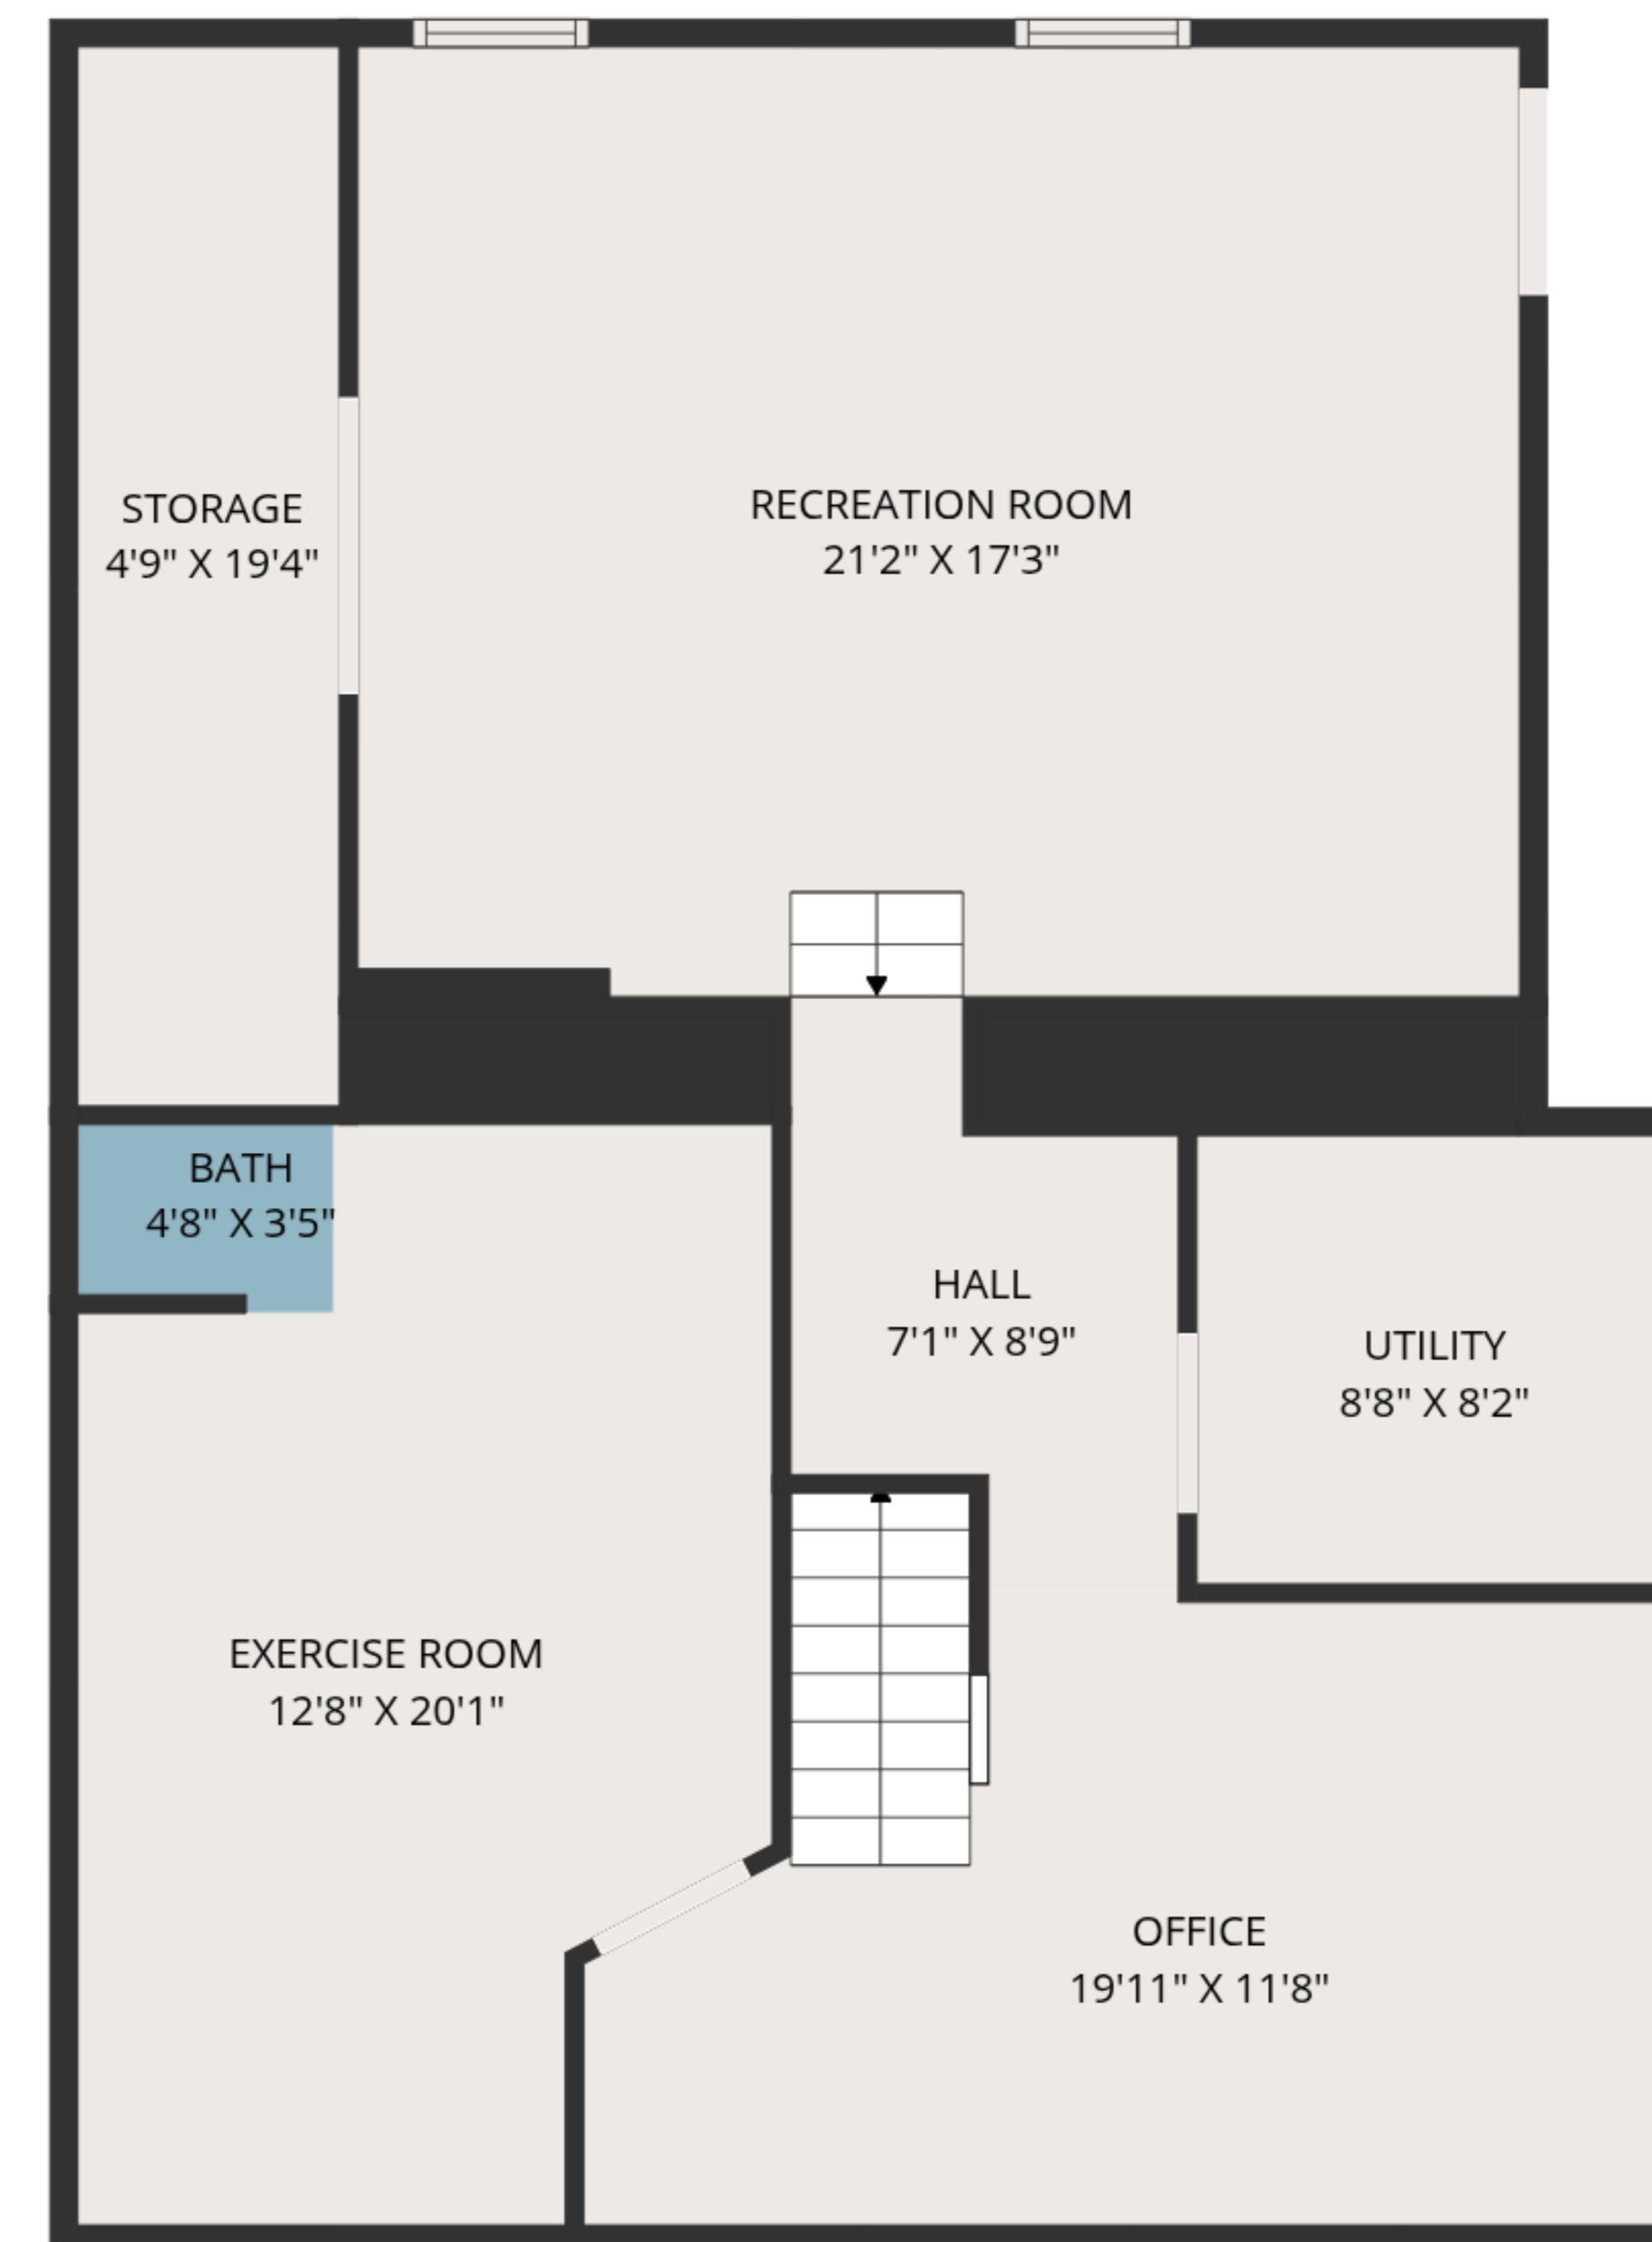

TOTAL: 2920 sq. ft

Basement: 705 sq. ft, 1st floor: 1109 sq. ft, 2nd floor: 1106 sq. ft
 EXCLUDED AREAS: UTILITY: 71 sq. ft, STORAGE: 94 sq. ft, EXERCISE ROOM: 217 sq. ft,
 TOILET: 15 sq. ft, GARAGE: 328 sq. ft, FIREPLACE: 10 sq. ft,
 WALLS: 236 sq. ft

MEASUREMENTS ARE DEEMED HIGHLY RELIABLE BUT NOT GUARANTEED.

TOTAL: 2920 sq. ft

Basement: 705 sq. ft, 1st floor: 1109 sq. ft, 2nd floor: 1106 sq. ft
 EXCLUDED AREAS: UTILITY: 71 sq. ft, STORAGE: 94 sq. ft, EXERCISE ROOM: 217 sq. ft,
 TOILET: 15 sq. ft, GARAGE: 328 sq. ft, FIREPLACE: 10 sq. ft,
 WALLS: 236 sq. ft

MEASUREMENTS ARE DEEMED HIGHLY RELIABLE BUT NOT GUARANTEED.

1ST FLOOR

2ND FLOOR

BASEMENT

TOTAL: 2920 sq. ft

Basement: 705 sq. ft, 1st floor: 1109 sq. ft, 2nd floor: 1106 sq. ft
 EXCLUDED AREAS: UTILITY: 71 sq. ft, STORAGE: 94 sq. ft, EXERCISE ROOM: 217 sq. ft,
 TOILET: 15 sq. ft, GARAGE: 328 sq. ft, FIREPLACE: 10 sq. ft,
 WALLS: 236 sq. ft