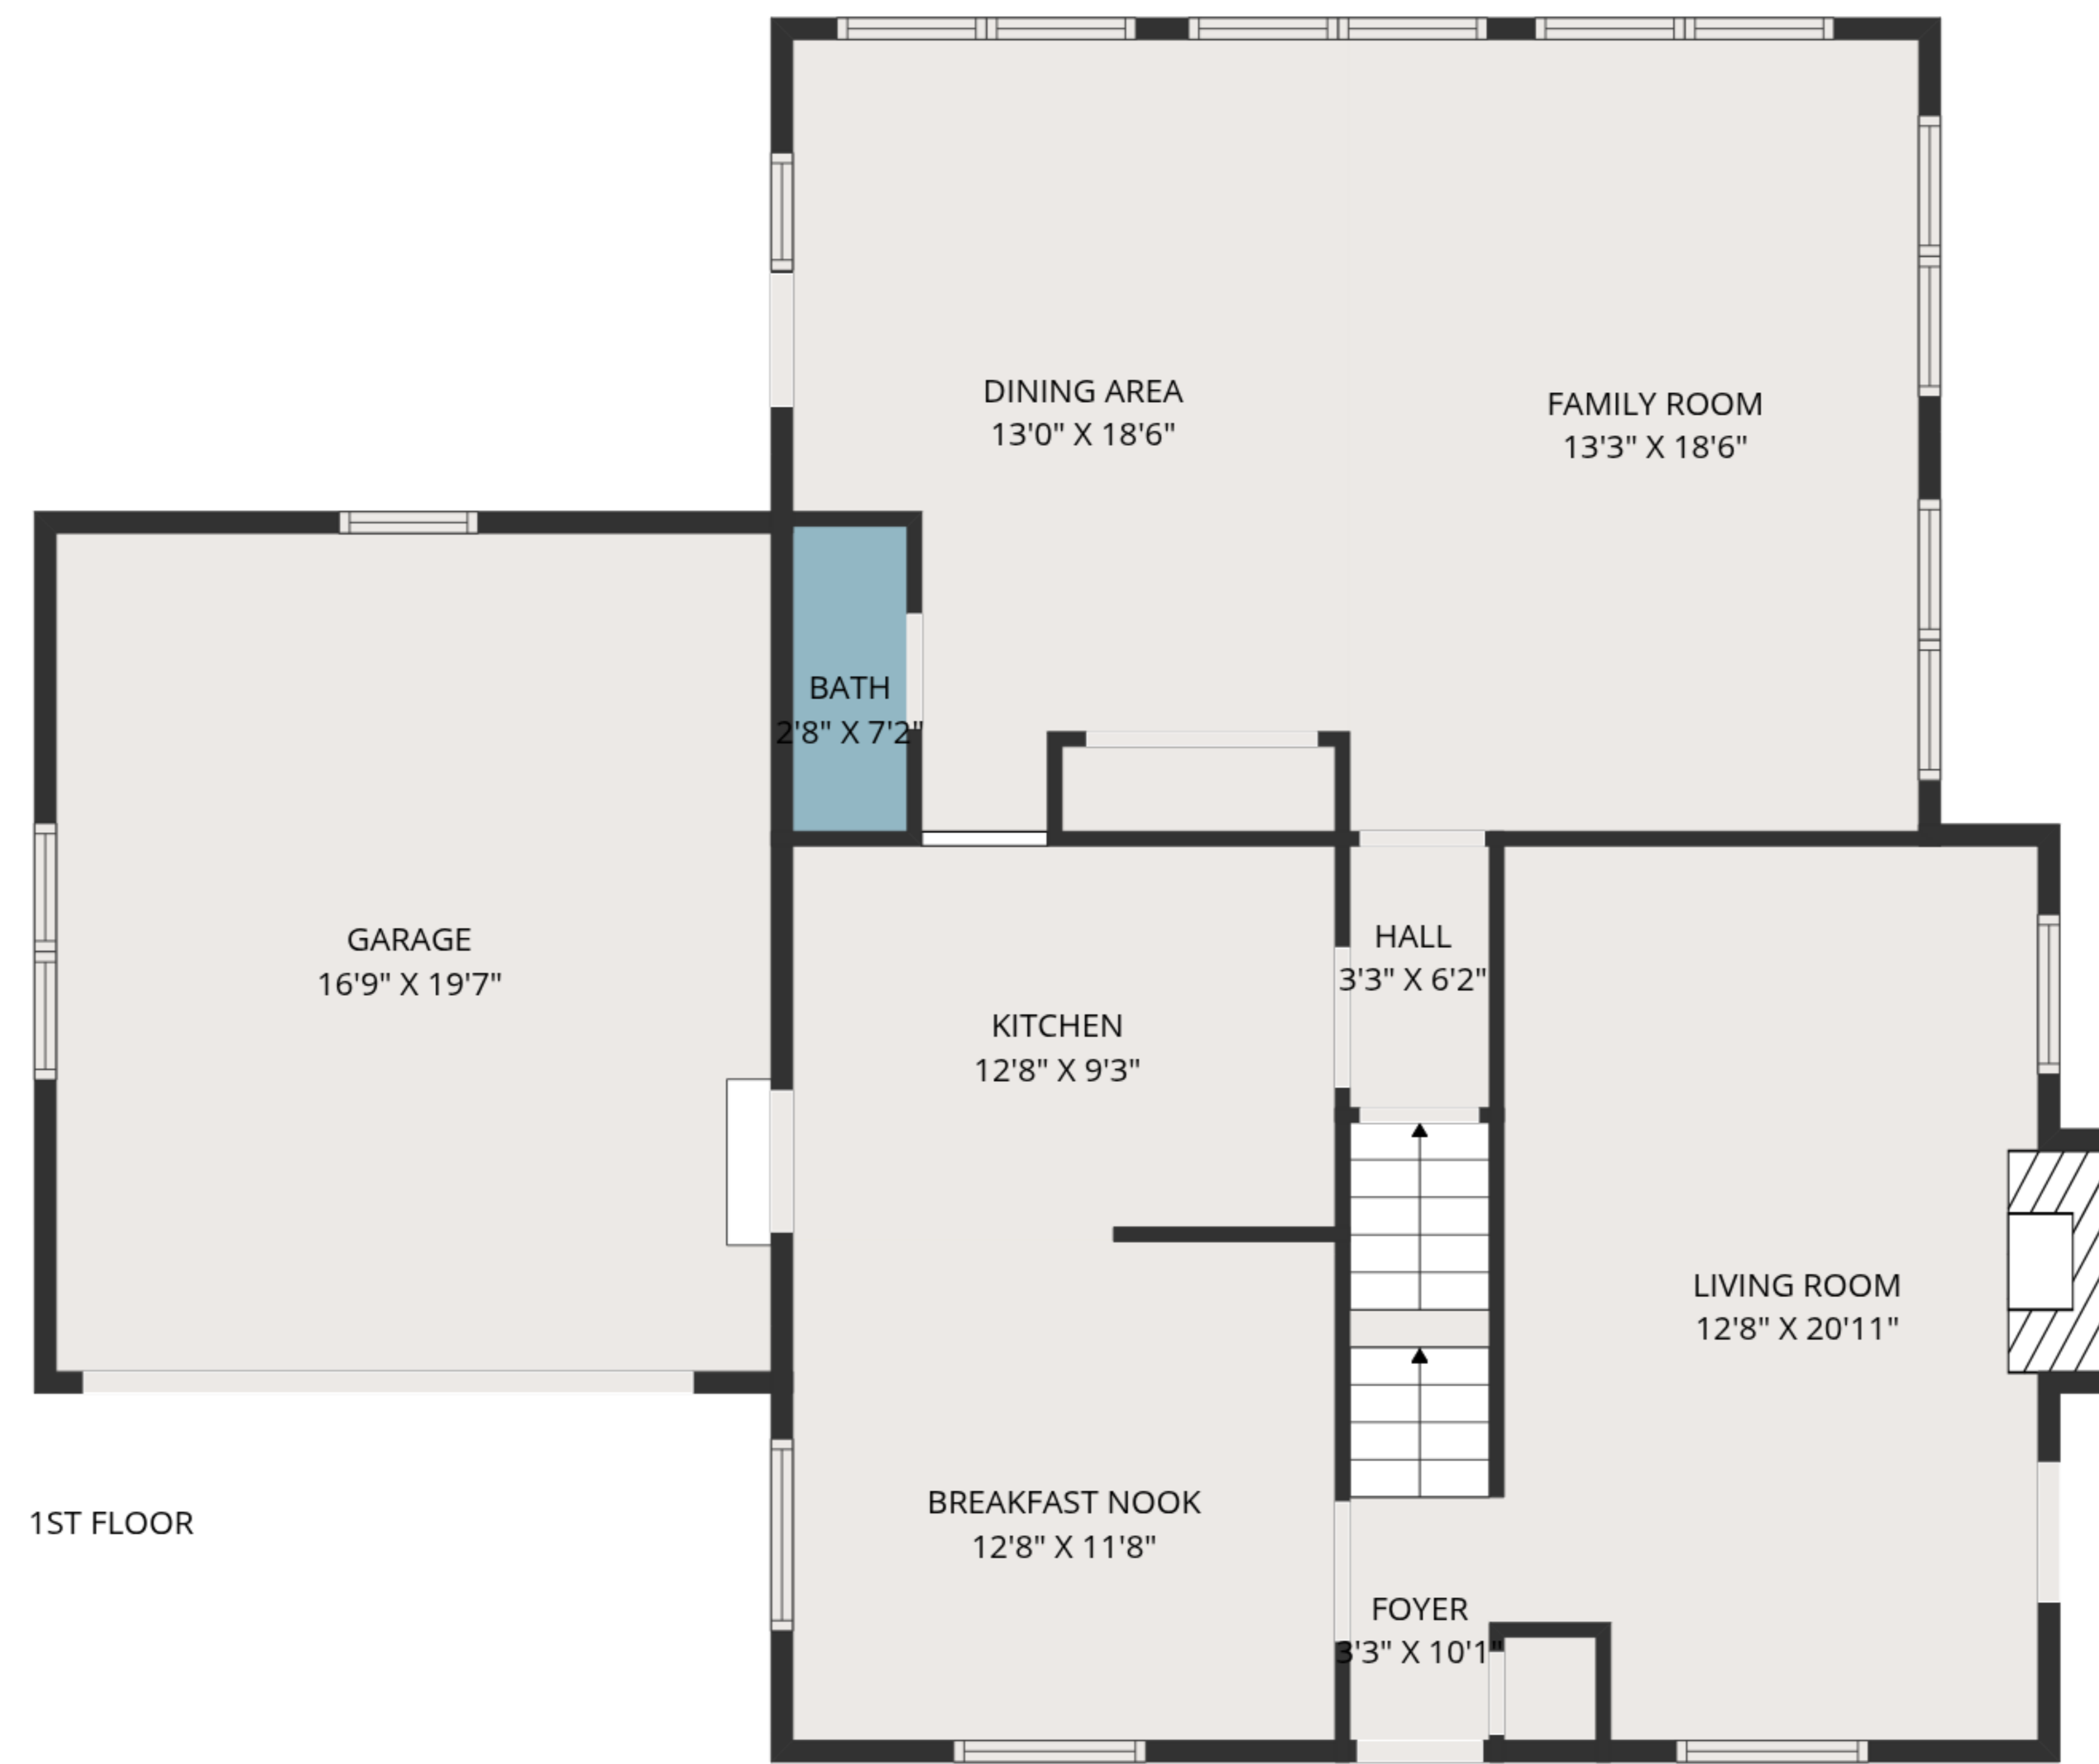

TOTAL: 2920 sq. ft

Basement: 705 sq. ft, 1st floor: 1109 sq. ft, 2nd floor: 1106 sq. ft
 EXCLUDED AREAS: UTILITY: 71 sq. ft, STORAGE: 94 sq. ft, EXERCISE ROOM: 217 sq. ft,
 TOILET: 15 sq. ft, GARAGE: 328 sq. ft, FIREPLACE: 10 sq. ft,
 WALLS: 236 sq. ft

MEASUREMENTS ARE DEEMED HIGHLY RELIABLE BUT NOT GUARANTEED.

TOTAL: 2920 sq. ft

Basement: 705 sq. ft, 1st floor: 1109 sq. ft, 2nd floor: 1106 sq. ft
 EXCLUDED AREAS: UTILITY: 71 sq. ft, STORAGE: 94 sq. ft, EXERCISE ROOM: 217 sq. ft,
 TOILET: 15 sq. ft, GARAGE: 328 sq. ft, FIREPLACE: 10 sq. ft,
 WALLS: 236 sq. ft

MEASUREMENTS ARE DEEMED HIGHLY RELIABLE BUT NOT GUARANTEED.

1ST FLOOR

2ND FLOOR

BASEMENT

TOTAL: 2920 sq. ft

Basement: 705 sq. ft, 1st floor: 1109 sq. ft, 2nd floor: 1106 sq. ft
 EXCLUDED AREAS: UTILITY: 71 sq. ft, STORAGE: 94 sq. ft, EXERCISE ROOM: 217 sq. ft,
 TOILET: 15 sq. ft, GARAGE: 328 sq. ft, FIREPLACE: 10 sq. ft,
 WALLS: 236 sq. ft