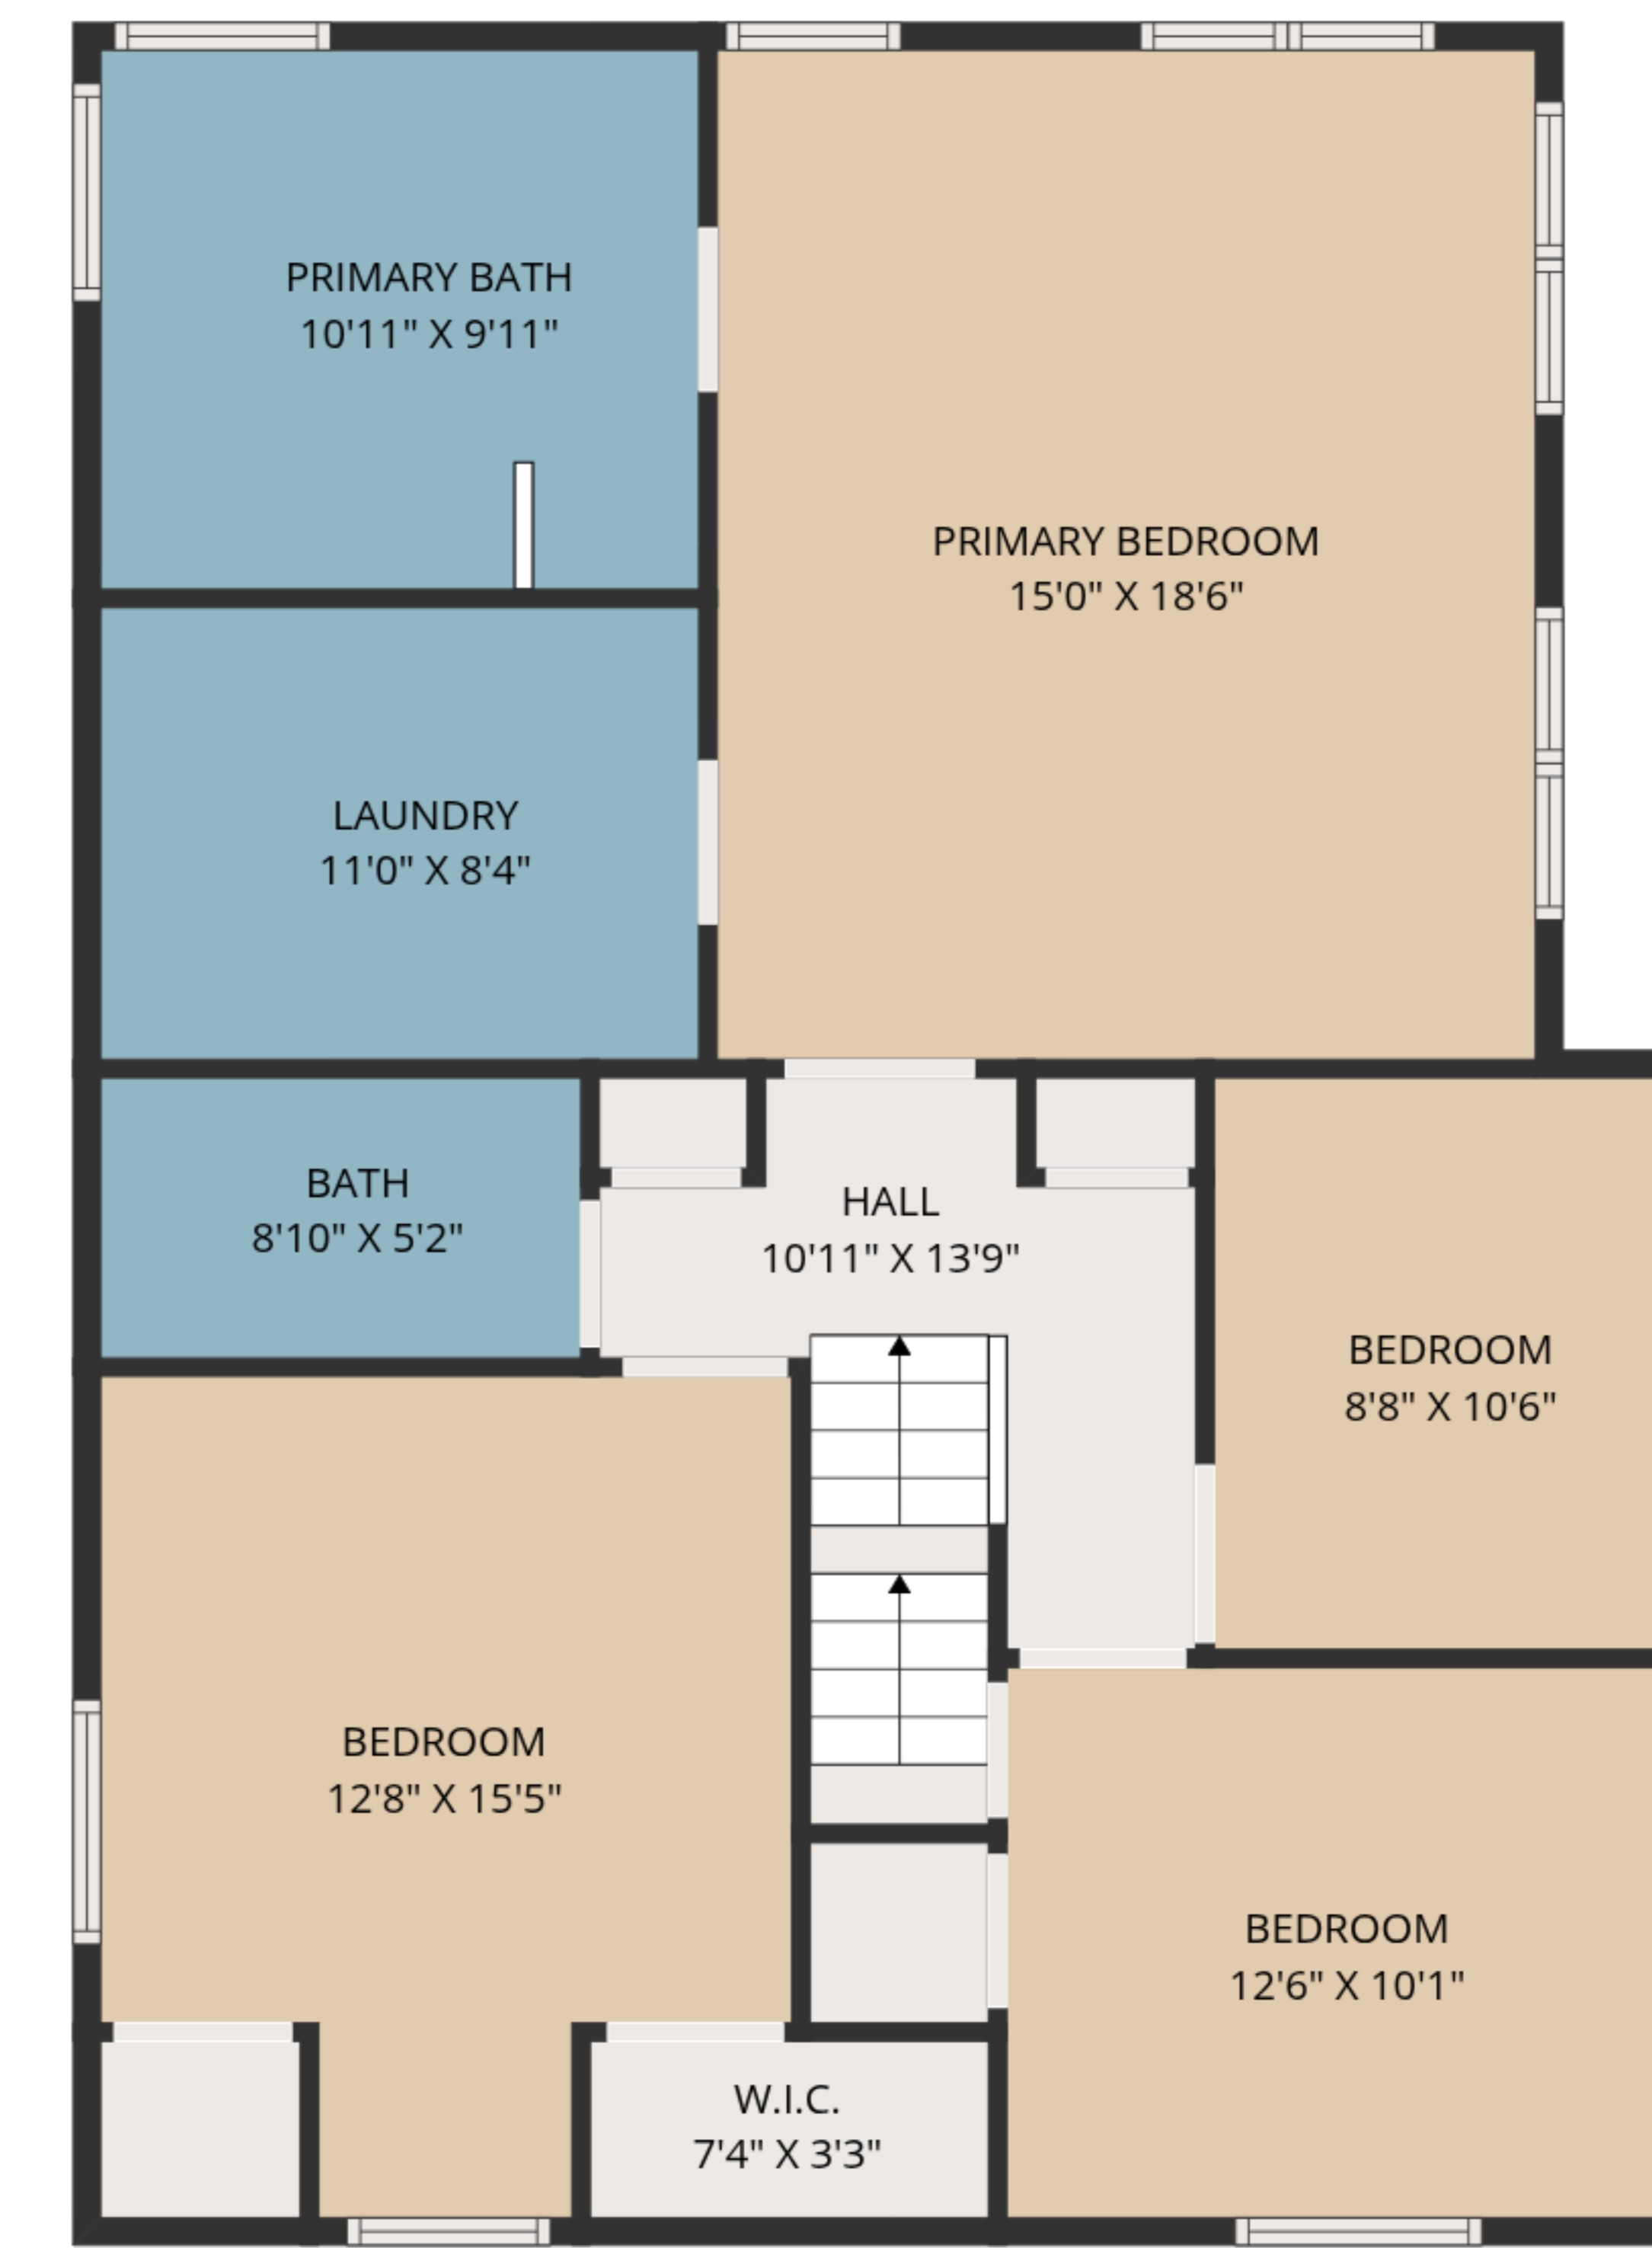

TOTAL: 2920 sq. ft

Basement: 705 sq. ft, 1st floor: 1109 sq. ft, 2nd floor: 1106 sq. ft
 EXCLUDED AREAS: UTILITY: 71 sq. ft, STORAGE: 94 sq. ft, EXERCISE ROOM: 217 sq. ft,
 TOILET: 15 sq. ft, GARAGE: 328 sq. ft, FIREPLACE: 10 sq. ft,
 WALLS: 236 sq. ft

MEASUREMENTS ARE DEEMED HIGHLY RELIABLE BUT NOT GUARANTEED.

TOTAL: 2920 sq. ft

Basement: 705 sq. ft, 1st floor: 1109 sq. ft, 2nd floor: 1106 sq. ft
 EXCLUDED AREAS: UTILITY: 71 sq. ft, STORAGE: 94 sq. ft, EXERCISE ROOM: 217 sq. ft,
 TOILET: 15 sq. ft, GARAGE: 328 sq. ft, FIREPLACE: 10 sq. ft,
 WALLS: 236 sq. ft

MEASUREMENTS ARE DEEMED HIGHLY RELIABLE BUT NOT GUARANTEED.

1ST FLOOR

2ND FLOOR

BASEMENT

TOTAL: 2920 sq. ft

Basement: 705 sq. ft, 1st floor: 1109 sq. ft, 2nd floor: 1106 sq. ft
 EXCLUDED AREAS: UTILITY: 71 sq. ft, STORAGE: 94 sq. ft, EXERCISE ROOM: 217 sq. ft,
 TOILET: 15 sq. ft, GARAGE: 328 sq. ft, FIREPLACE: 10 sq. ft,
 WALLS: 236 sq. ft