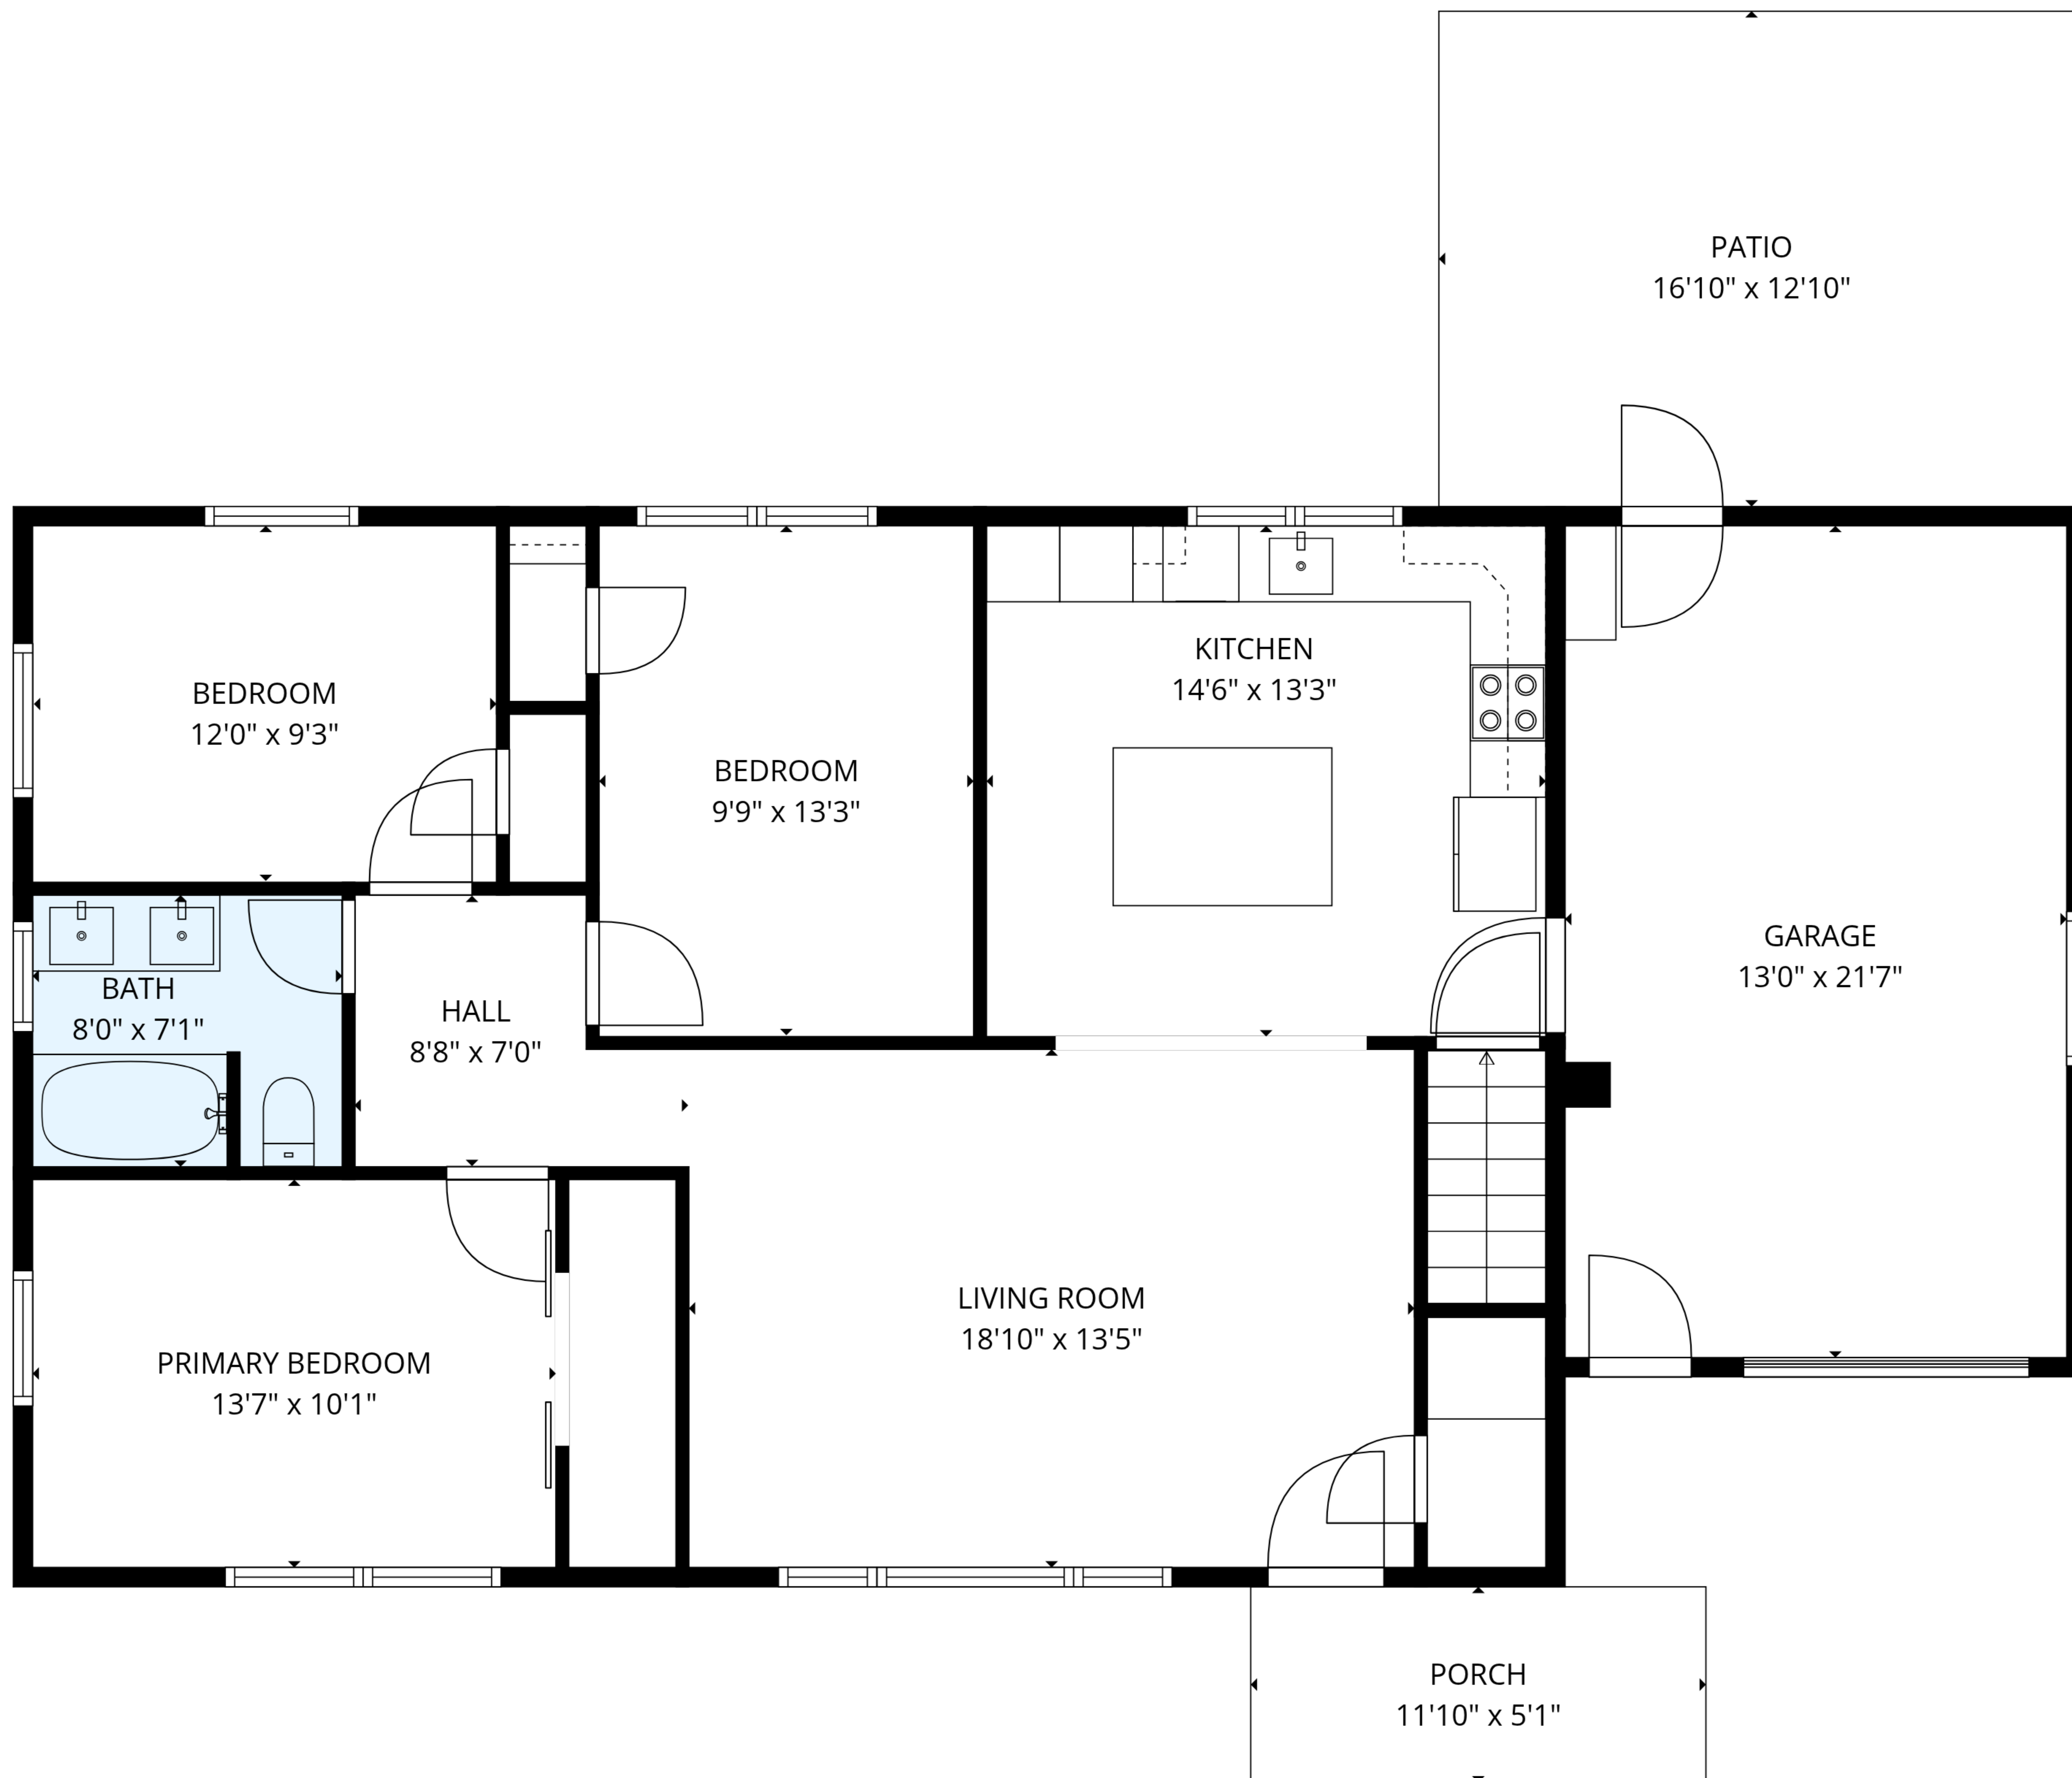

**TOTAL: 1061 sq. ft**

1st floor: 1061 sq. ft

EXCLUDED AREAS: GARAGE: 281 sq. ft, PORCH: 60 sq. ft, PATIO: 216 sq. ft,

WALLS: 91 sq. ft

MEASUREMENTS ARE DEEMED RELIABLE BUT ARE NOT GUARANTEED.

**TOTAL: 1061 sq. ft**

1st floor: 1061 sq. ft

EXCLUDED AREAS: GARAGE: 281 sq. ft, PORCH: 60 sq. ft, PATIO: 216 sq. ft,

WALLS: 91 sq. ft

MEASUREMENTS ARE DEEMED RELIABLE BUT ARE NOT GUARANTEED.