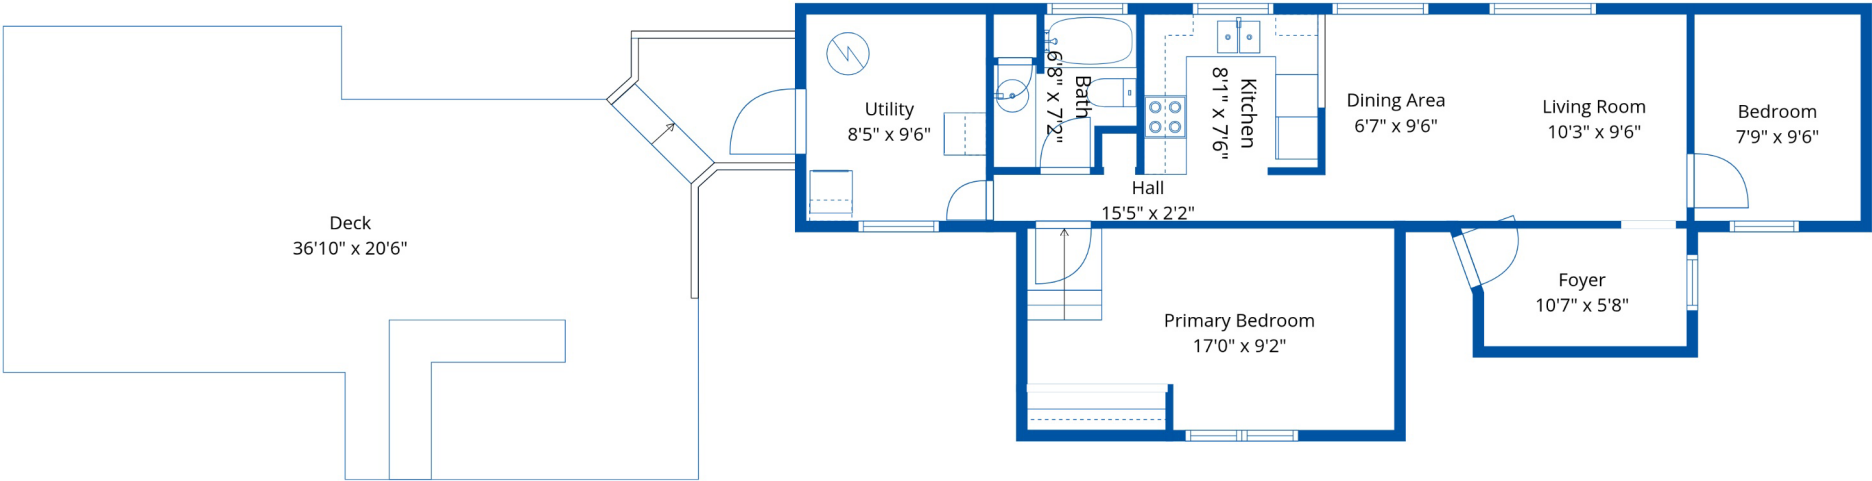

24-6900 Inkman Rd

Estimated Areas:

Main Floor: 772 sq. ft
Total: 772 Sq. Ft