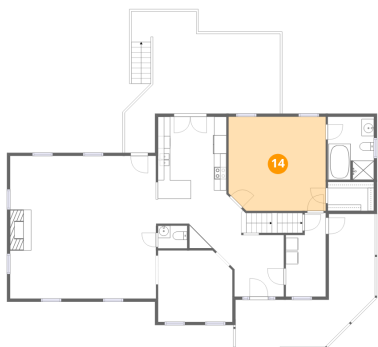

14 Floor 2 - Primary Bedroom

Dimensions: 15'8" x 15'3"
Area: 239 sq. ft
Counted as living area: Yes

Heated: Yes
Finished: Yes
Enclosed: Yes
Contiguous: Yes
Permitted: Yes
Wet space: No
Addition: No
Conversion: No