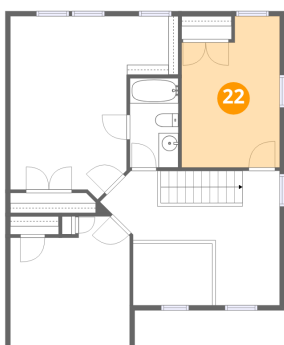

22 Floor 3 - Bedroom

Dimensions: 9'11" x 15'3"
Area: 150 sq. ft
Counted as living area: Yes

Heated: Yes
Finished: Yes
Enclosed: Yes
Contiguous: Yes
Permitted: Yes
Wet space: No
Addition: No
Conversion: No