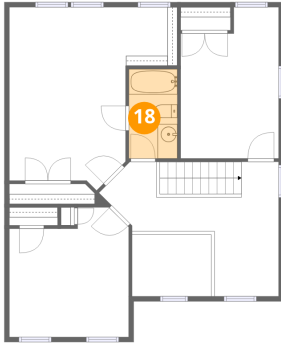

1429 Jefferson Terrace, Northwood Heights, Bedford, Bedford County, Virginia, United States, 24523

18 Floor 3 - Bath

Dimensions: 4'11" x 9'0"
Area: 44 sq. ft
Counted as living area: Yes

Heated: Yes
Finished: Yes
Enclosed: Yes
Contiguous: Yes
Permitted: Yes
Wet space: Yes
Addition: No
Conversion: No