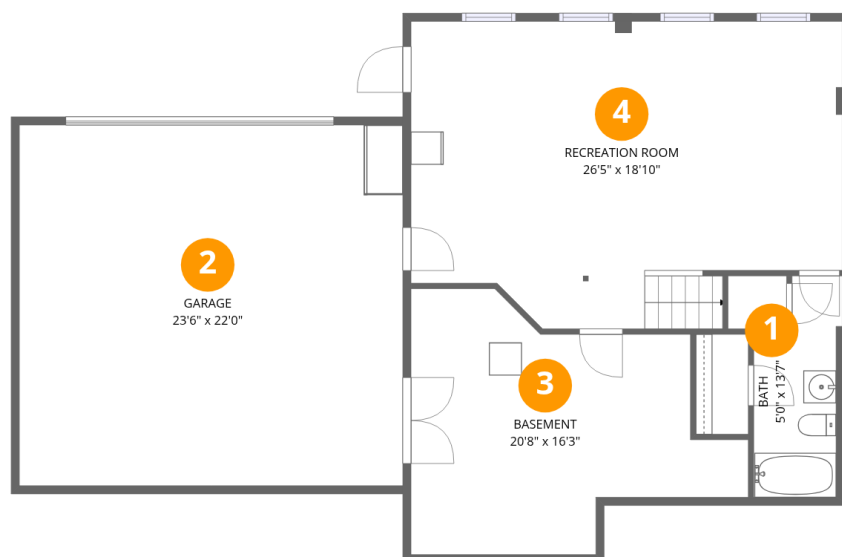

Excluded: Basement 241 sq. ft, Garage 518 sq. ft, Deck 372 sq. ft, Covered deck 129 sq. ft, Porch 115 sq. ft, Open to below 50 sq. ft, Walls: 253 sq. ft

Property summary

Home data report

1429 Jefferson Terrace, Northwood Heights, Bedford, Bedford County, Virginia, United States, 24523

1
Half baths

1
Garages

1429 Jefferson Terrace, Northwood Heights, Bedford, Bedford County, Virginia, United States, 24523

Room dimensions

Floor 1 Below grade

Total:563sqft

Excluded: 759sqft

#		Dimensions	sqft	Counted as living area
1	Bath	5'0" x 13'7"	68 sq. ft	Yes
2	Garage	23'6" x 22'0"	517 sq. ft	No
3	Basement	20'8" x 16'3"	336 sq. ft	No
4	Recreation Room	26'5" x 18'10"	497 sq. ft	Yes

Home data report

1429 Jefferson Terrace, Northwood Heights, Bedford, Bedford County, Virginia, United States, 24523

Room dimensions

Floor 2

Total:1512sqft Excluded: 616sqft

#		Dimensions	sqft	Counted as living area
5	Kitchen	11'1" x 13'3"	147 sq. ft	Yes
6	Covered Deck	7'6" x 20'5"	152 sq. ft	No
7	Bath	4'8" x 3'8"	17 sq. ft	Yes
8	Deck	24'11" x 22'11"	570 sq. ft	No
9	W.I.C.	7'6" x 4'8"	35 sq. ft	Yes
10	Porch	15'1" x 7'8"	115 sq. ft	No
11	Hall	13'11" x 10'11"	152 sq. ft	Yes
12	Primary Bath	7'5" x 10'2"	76 sq. ft	Yes
13	Dining Room	12'0" x 11'6"	139 sq. ft	Yes
14	Primary Bedroom	15'8" x 15'3"	239 sq. ft	Yes
15	Laundry	6'5" x 13'7"	87 sq. ft	Yes