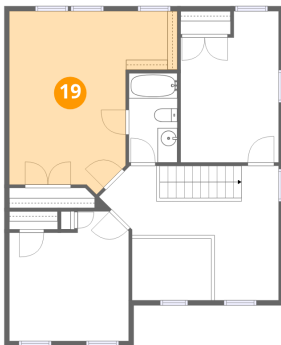

19 Floor 3 - Bedroom

Dimensions: 16'11" x 18'5"
Area: 312 sq. ft
Counted as living area: Yes

Heated: Yes
Finished: Yes
Enclosed: Yes
Contiguous: Yes
Permitted: Yes
Wet space: No
Addition: No
Conversion: No