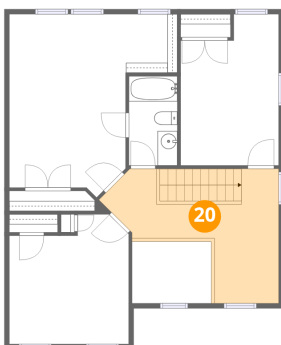

20 Floor 3 - Hall

Dimensions: 18'0" x 13'7"
Area: 244 sq. ft
Counted as living area: Yes

Heated: Yes
Finished: Yes
Enclosed: Yes
Contiguous: Yes
Permitted: Yes
Wet space: No
Addition: No
Conversion: No