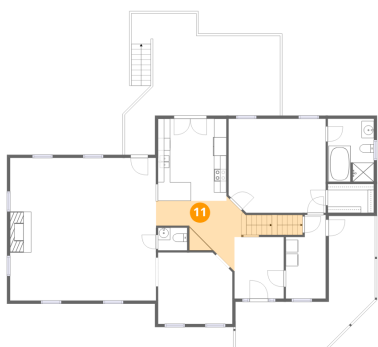

11 Floor 2 - Hall

Dimensions: 13'11" x 10'11"
Area: 152 sq. ft
Counted as living area: Yes

Heated: Yes
Finished: Yes
Enclosed: Yes
Contiguous: Yes
Permitted: Yes
Wet space: No
Addition: No
Conversion: No