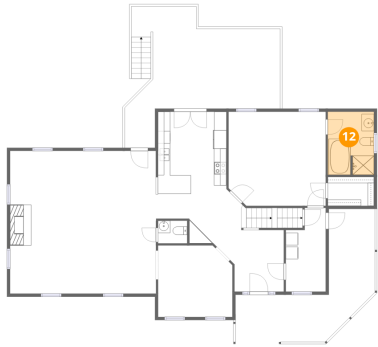

1429 Jefferson Terrace, Northwood Heights, Bedford, Bedford County, Virginia, United States, 24523

12 Floor 2 - Primary Bath

Dimensions: 7'5" x 10'2"
Area: 76 sq. ft
Counted as living area: Yes

Heated: Yes
Finished: Yes
Enclosed: Yes
Contiguous: Yes
Permitted: Yes
Wet space: Yes
Addition: No
Conversion: No