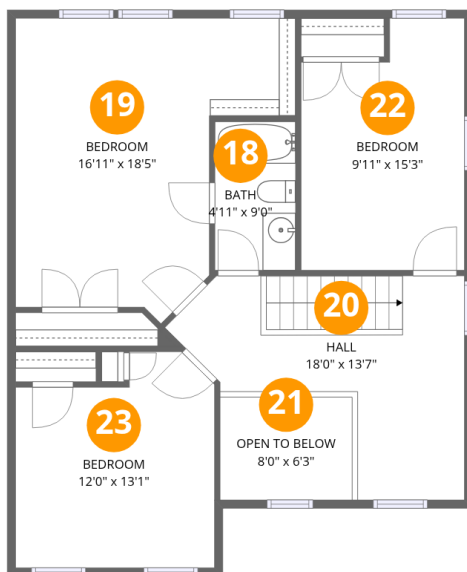

1429 Jefferson Terrace, Northwood Heights, Bedford, Bedford County, Virginia, United States, 24523

Room dimensions

Floor 3

Total:789sqft Excluded: 50sqft

#		Dimensions	sqft	Counted as living area
18	Bath	4'11" x 9'0"	44 sq. ft	Yes
19	Bedroom	16'11" x 18'5"	312 sq. ft	Yes
20	Hall	18'0" x 13'7"	244 sq. ft	Yes
21	Open To Below	8'0" x 6'3"	50 sq. ft	No
22	Bedroom	9'11" x 15'3"	150 sq. ft	Yes
23	Bedroom	12'0" x 13'1"	157 sq. ft	Yes