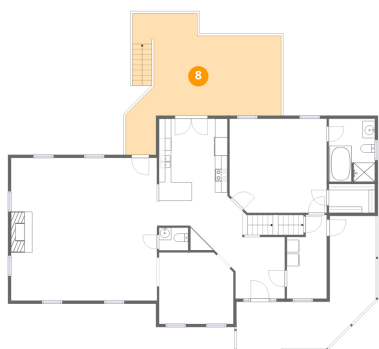

8 Floor 2 - Deck

Dimensions: 24'11" x 22'11"
Area: 570 sq. ft
Counted as living area: No

Heated: No
Finished: No
Enclosed: No
Contiguous: Yes
Permitted: Yes
Wet space: No
Addition: No
Conversion: No