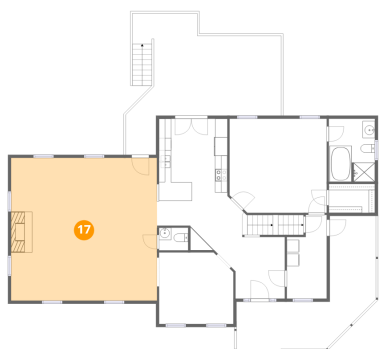

17 Floor 2 - Living Room

Dimensions: 23'7" x 23'1"
Area: 545 sq. ft
Counted as living area: Yes

Heated: Yes
Finished: Yes
Enclosed: Yes
Contiguous: Yes
Permitted: Yes
Wet space: No
Addition: No
Conversion: No