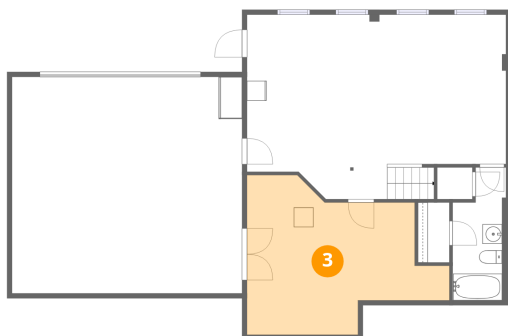

1429 Jefferson Terrace, Northwood Heights, Bedford, Bedford County, Virginia, United States, 24523

1 Floor 1 - Bath

Dimensions: 5'0" x 13'7"
Area: 68 sq. ft
Counted as living area: Yes

Heated: Yes
Finished: Yes
Enclosed: Yes
Contiguous: Yes
Permitted: Yes
Wet space: Yes
Addition: No
Conversion: No

2 Floor 1 - Garage

Dimensions: 23'6" x 22'0"
Area: 517 sq. ft
Counted as living area: No

Heated: No
Finished: No
Enclosed: Yes
Contiguous: Yes
Permitted: Yes
Wet space: No
Addition: No
Conversion: No

1429 Jefferson Terrace, Northwood Heights, Bedford, Bedford County, Virginia, United States, 24523

3 Floor 1 - Basement

Dimensions: 20'8" x 16'3"
Area: 336 sq. ft
Counted as living area: No

Heated: Yes
Finished: No
Enclosed: Yes
Contiguous: Yes
Permitted: Yes
Wet space: No
Addition: No
Conversion: No