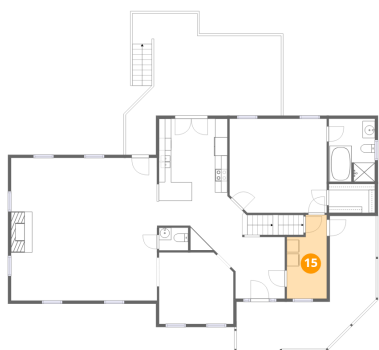

1429 Jefferson Terrace, Northwood Heights, Bedford, Bedford County, Virginia, United States, 24523

15 Floor 2 - Laundry

Dimensions: 6'5" x 13'7"
Area: 87 sq. ft
Counted as living area: Yes

Heated: Yes
Finished: Yes
Enclosed: Yes
Contiguous: Yes
Permitted: Yes
Wet space: No
Addition: No
Conversion: No