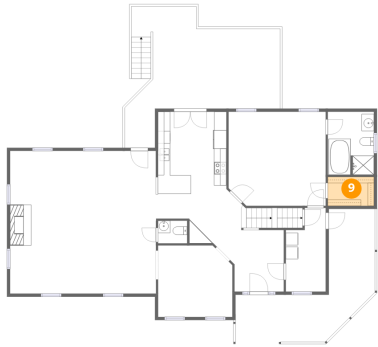

1429 Jefferson Terrace, Northwood Heights, Bedford, Bedford County, Virginia, United States, 24523

9 Floor 2 - W.I.C.

Dimensions: 7'6" x 4'8"
Area: 35 sq. ft
Counted as living area: Yes

Heated: Yes
Finished: Yes
Enclosed: Yes
Contiguous: Yes
Permitted: Yes
Wet space: No
Addition: No
Conversion: No