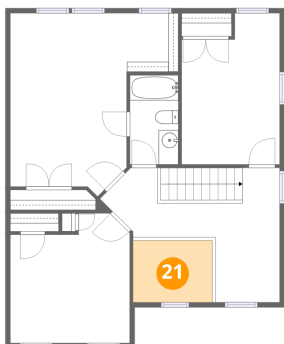

1429 Jefferson Terrace, Northwood Heights, Bedford, Bedford County, Virginia, United States, 24523

21 Floor 3 - Open To Below

Dimensions: 8'0" x 6'3"
Area: 50 sq. ft
Counted as living area: No

Heated: No
Finished: No
Enclosed: No
Contiguous: Yes
Permitted: No
Wet space: No
Addition: No
Conversion: No