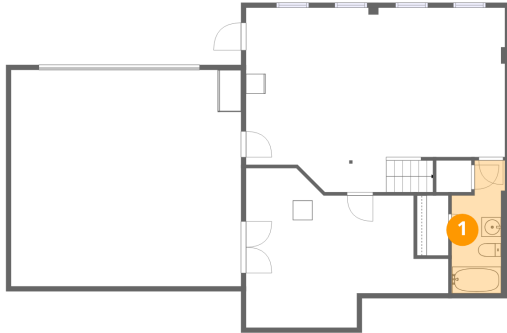

1429 Jefferson Terrace, Northwood Heights, Bedford, Bedford County, Virginia, United States, 24523

Room dimensions

Floor 3

Total:789sqft Excluded: 50sqft

#		Dimensions	sqft	Counted as living area
18	Bath	4'11" x 9'0"	44 sq. ft	Yes
19	Bedroom	16'11" x 18'5"	312 sq. ft	Yes
20	Hall	18'0" x 13'7"	244 sq. ft	Yes
21	Open To Below	8'0" x 6'3"	50 sq. ft	No
22	Bedroom	9'11" x 15'3"	150 sq. ft	Yes
23	Bedroom	12'0" x 13'1"	157 sq. ft	Yes

1429 Jefferson Terrace, Northwood Heights, Bedford, Bedford County, Virginia, United States, 24523

1 Floor 1 - Bath

Dimensions: 5'0" x 13'7"
Area: 68 sq. ft
Counted as living area: Yes

Heated: Yes
Finished: Yes
Enclosed: Yes
Contiguous: Yes
Permitted: Yes
Wet space: Yes
Addition: No
Conversion: No