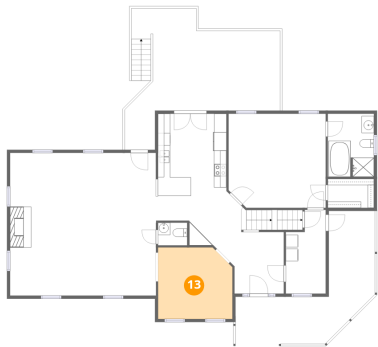

13 Floor 2 - Dining Room

Dimensions: 12'0" x 11'6"
Area: 139 sq. ft
Counted as living area: Yes

Heated: Yes
Finished: Yes
Enclosed: Yes
Contiguous: Yes
Permitted: Yes
Wet space: No
Addition: No
Conversion: No