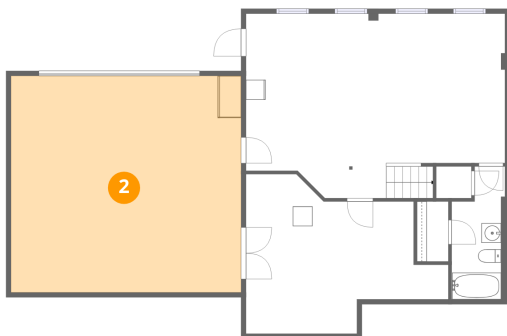

1429 Jefferson Terrace, Northwood Heights, Bedford, Bedford County, Virginia, United States, 24523

Room dimensions

Floor 3

Total:789sqft Excluded: 50sqft

#		Dimensions	sqft	Counted as living area
18	Bath	4'11" x 9'0"	44 sq. ft	Yes
19	Bedroom	16'11" x 18'5"	312 sq. ft	Yes
20	Hall	18'0" x 13'7"	244 sq. ft	Yes
21	Open To Below	8'0" x 6'3"	50 sq. ft	No
22	Bedroom	9'11" x 15'3"	150 sq. ft	Yes
23	Bedroom	12'0" x 13'1"	157 sq. ft	Yes

1429 Jefferson Terrace, Northwood Heights, Bedford, Bedford County, Virginia, United States, 24523

1 Floor 1 - Bath

Dimensions: 5'0" x 13'7"
Area: 68 sq. ft
Counted as living area: Yes

Heated: Yes
Finished: Yes
Enclosed: Yes
Contiguous: Yes
Permitted: Yes
Wet space: Yes
Addition: No
Conversion: No

2 Floor 1 - Garage

Dimensions: 23'6" x 22'0"
Area: 517 sq. ft
Counted as living area: No

Heated: No
Finished: No
Enclosed: Yes
Contiguous: Yes
Permitted: Yes
Wet space: No
Addition: No
Conversion: No

1429 Jefferson Terrace, Northwood Heights, Bedford, Bedford County, Virginia, United States, 24523