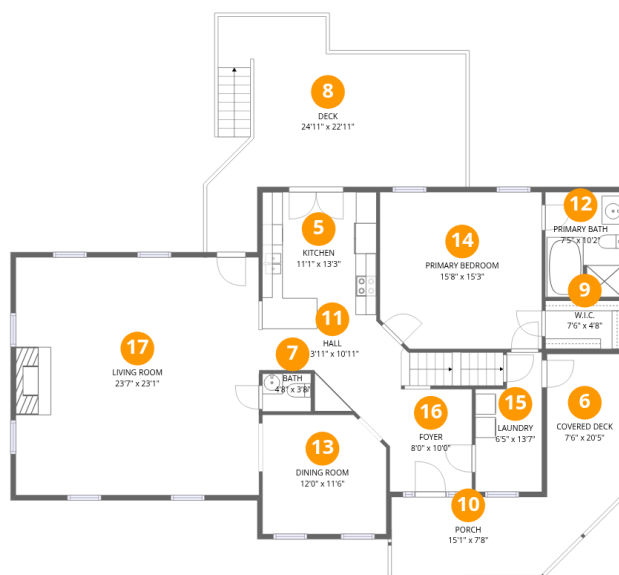

Excluded: Basement 241 sq. ft, Garage 518 sq. ft, Deck 372 sq. ft, Covered deck 129 sq. ft, Porch 115 sq. ft, Open to below 50 sq. ft, Walls: 253 sq. ft

Property summary

Home data report

1429 Jefferson Terrace, Northwood Heights, Bedford, Bedford County, Virginia, United States, 24523

1
Half baths

1
Garages

1429 Jefferson Terrace, Northwood Heights, Bedford, Bedford County, Virginia, United States, 24523

Room dimensions

Floor 1 Below grade

Total:563sqft

Excluded: 759sqft

#		Dimensions	sqft	Counted as living area
1	Bath	5'0" x 13'7"	68 sq. ft	Yes
2	Garage	23'6" x 22'0"	517 sq. ft	No
3	Basement	20'8" x 16'3"	336 sq. ft	No
4	Recreation Room	26'5" x 18'10"	497 sq. ft	Yes

Home data report

1429 Jefferson Terrace, Northwood Heights, Bedford, Bedford County, Virginia, United States, 24523

Room dimensions

Floor 2

Total:1512sqft Excluded: 616sqft

#		Dimensions	sqft	Counted as living area
5	Kitchen	11'1" x 13'3"	147 sq. ft	Yes
6	Covered Deck	7'6" x 20'5"	152 sq. ft	No
7	Bath	4'8" x 3'8"	17 sq. ft	Yes
8	Deck	24'11" x 22'11"	570 sq. ft	No
9	W.I.C.	7'6" x 4'8"	35 sq. ft	Yes
10	Porch	15'1" x 7'8"	115 sq. ft	No
11	Hall	13'11" x 10'11"	152 sq. ft	Yes
12	Primary Bath	7'5" x 10'2"	76 sq. ft	Yes
13	Dining Room	12'0" x 11'6"	139 sq. ft	Yes
14	Primary Bedroom	15'8" x 15'3"	239 sq. ft	Yes
15	Laundry	6'5" x 13'7"	87 sq. ft	Yes