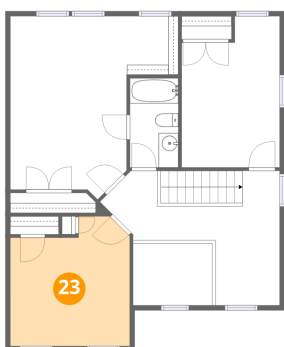

23 Floor 3 - Bedroom

Dimensions: 12'0" x 13'1"
Area: 157 sq. ft
Counted as living area: Yes

Heated: Yes
Finished: Yes
Enclosed: Yes
Contiguous: Yes
Permitted: Yes
Wet space: No
Addition: No
Conversion: No