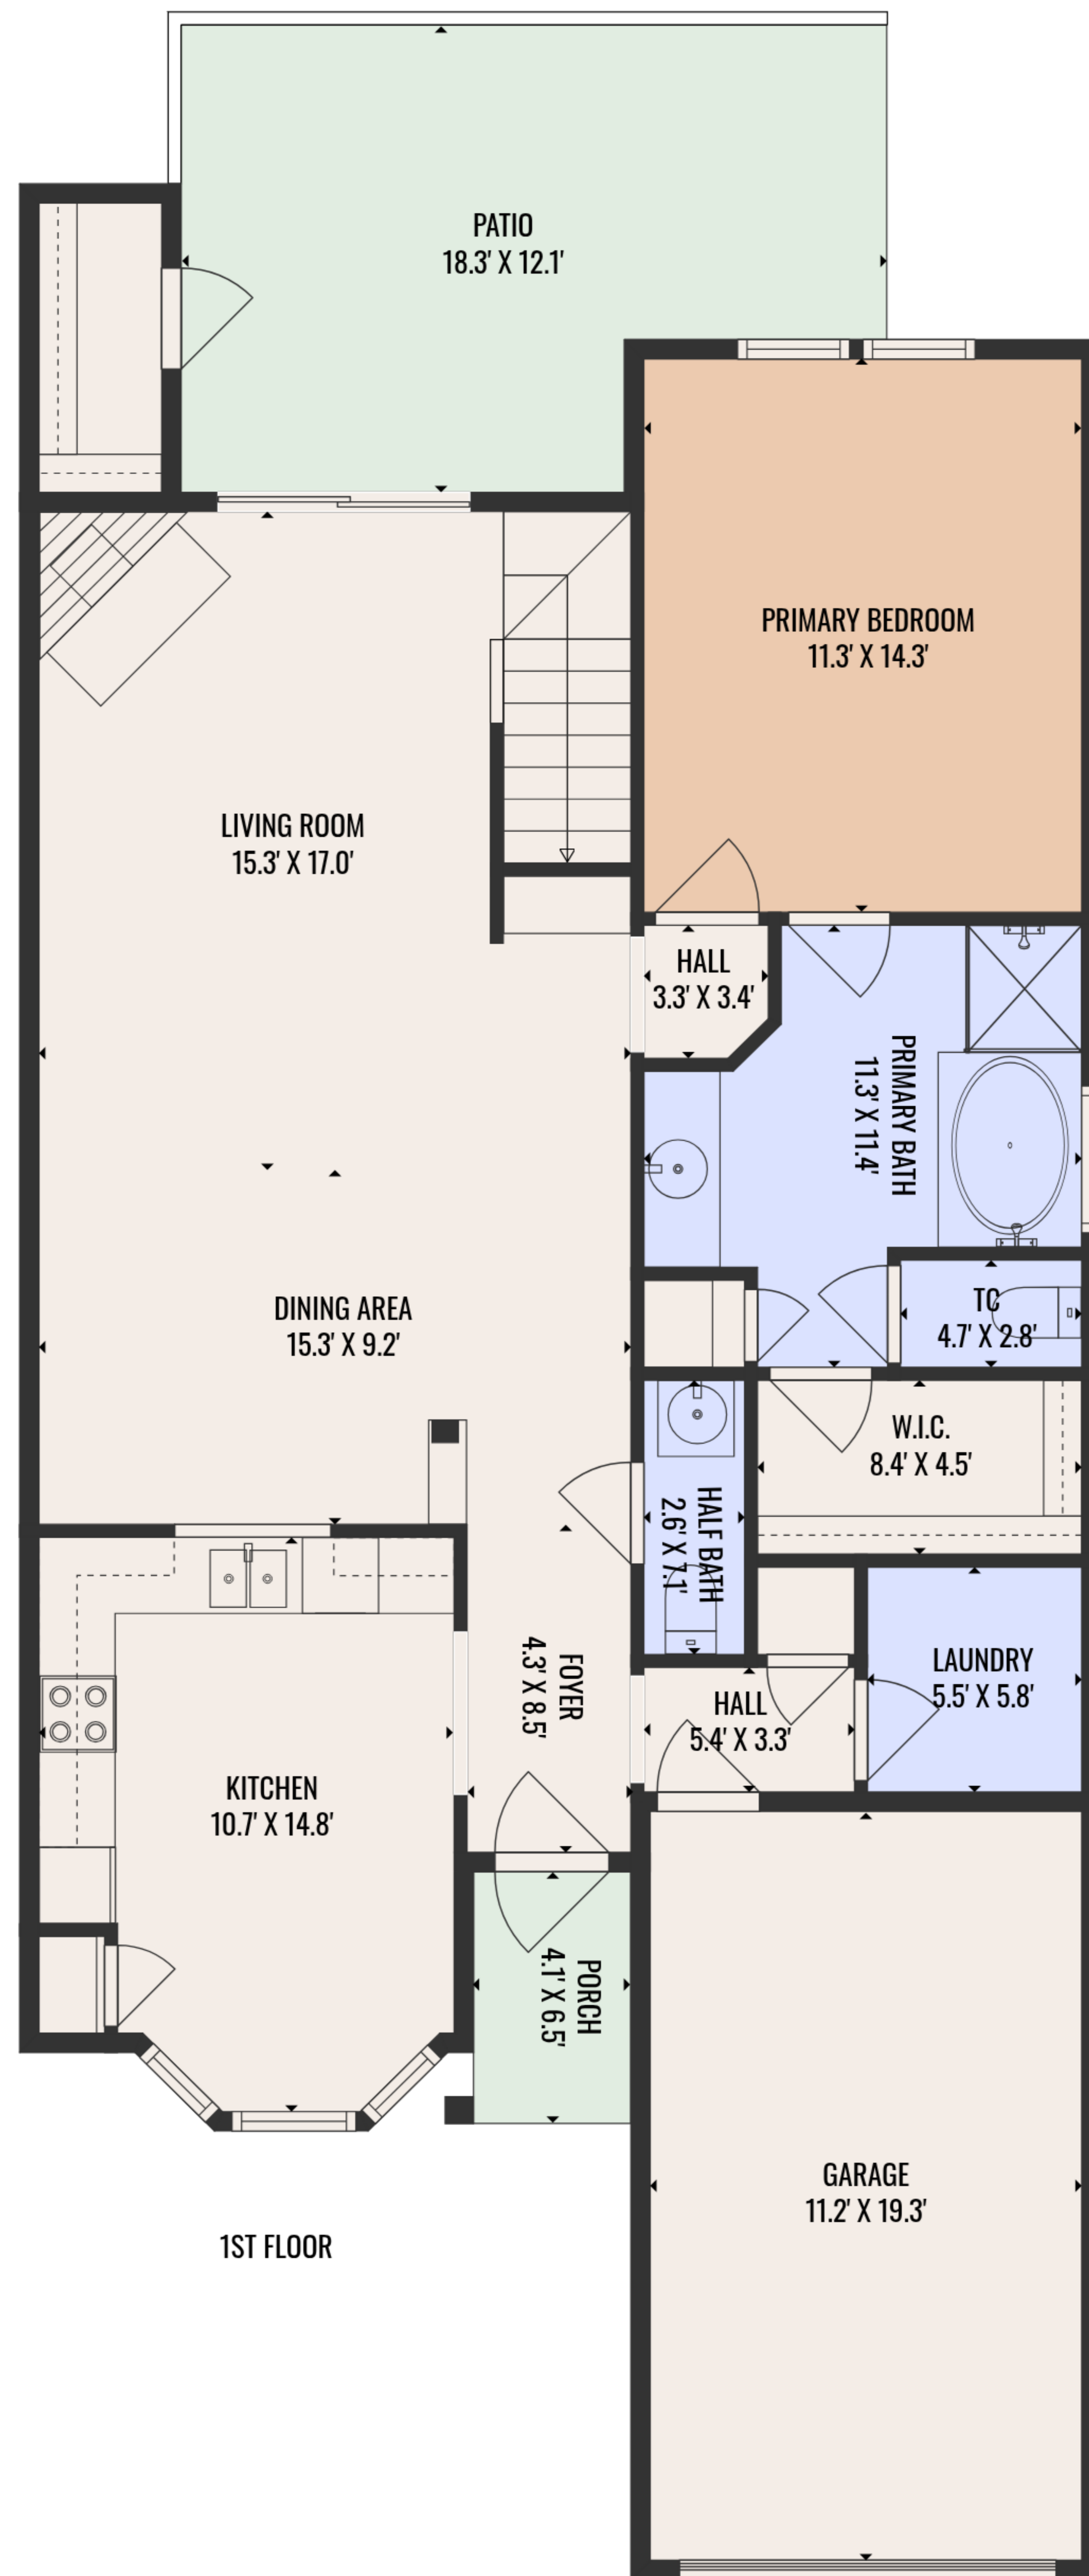

Total GLA: 1764 sq. ft | Total: 2511 sq. ft
 1st floor: 1095 sq. ft (Excluded areas 494 sq. ft)
 2nd floor: 669 sq. ft (Excluded areas 507 sq. ft)

COMPLIES WITH ANSI STANDARDS. APPROXIMATE DIMENSIONS. DRAWING NOT TO SCALE.

Total GLA: 1764 sq. ft | Total: 2511 sq. ft
 1st floor: 1095 sq. ft (Excluded areas 494 sq. ft)
 2nd floor: 669 sq. ft (Excluded areas 507 sq. ft)