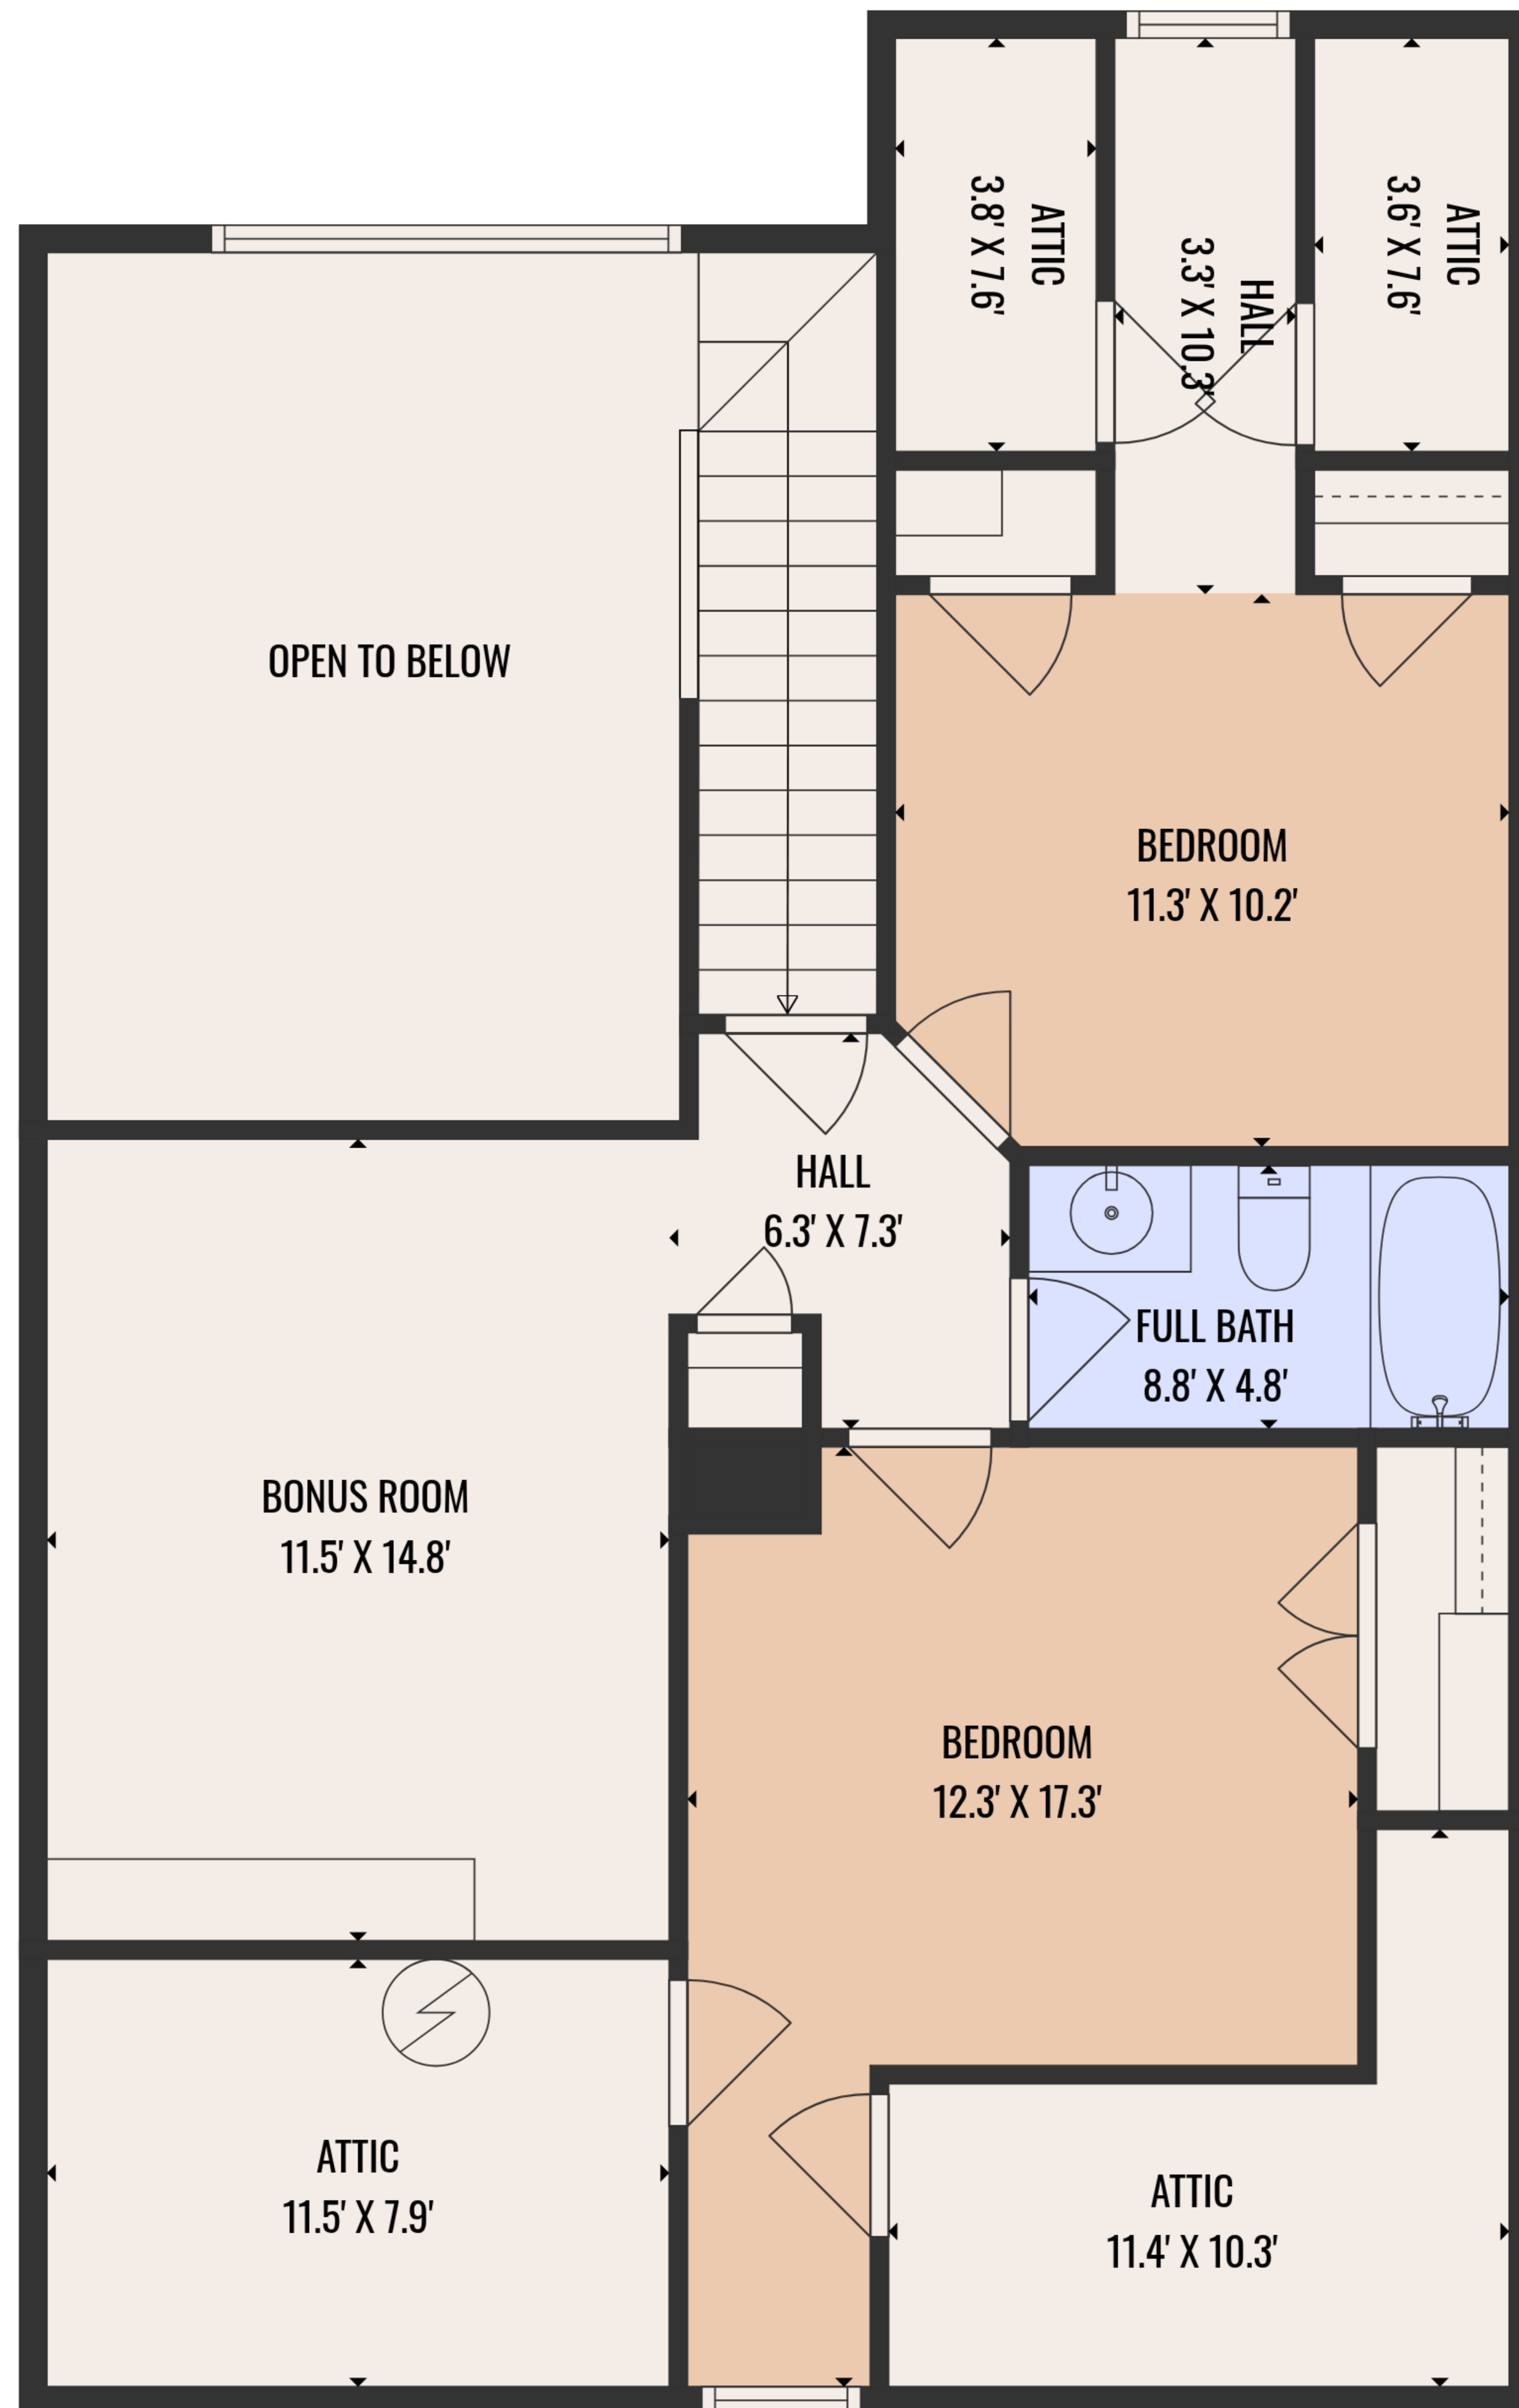

Total GLA: 1764 sq. ft | Total: 2511 sq. ft
 1st floor: 1095 sq. ft (Excluded areas 494 sq. ft)
 2nd floor: 669 sq. ft (Excluded areas 507 sq. ft)

COMPLIES WITH ANSI STANDARDS. APPROXIMATE DIMENSIONS. DRAWING NOT TO SCALE.

Total GLA: 1764 sq. ft | Total: 2511 sq. ft
 1st floor: 1095 sq. ft (Excluded areas 494 sq. ft)
 2nd floor: 669 sq. ft (Excluded areas 507 sq. ft)