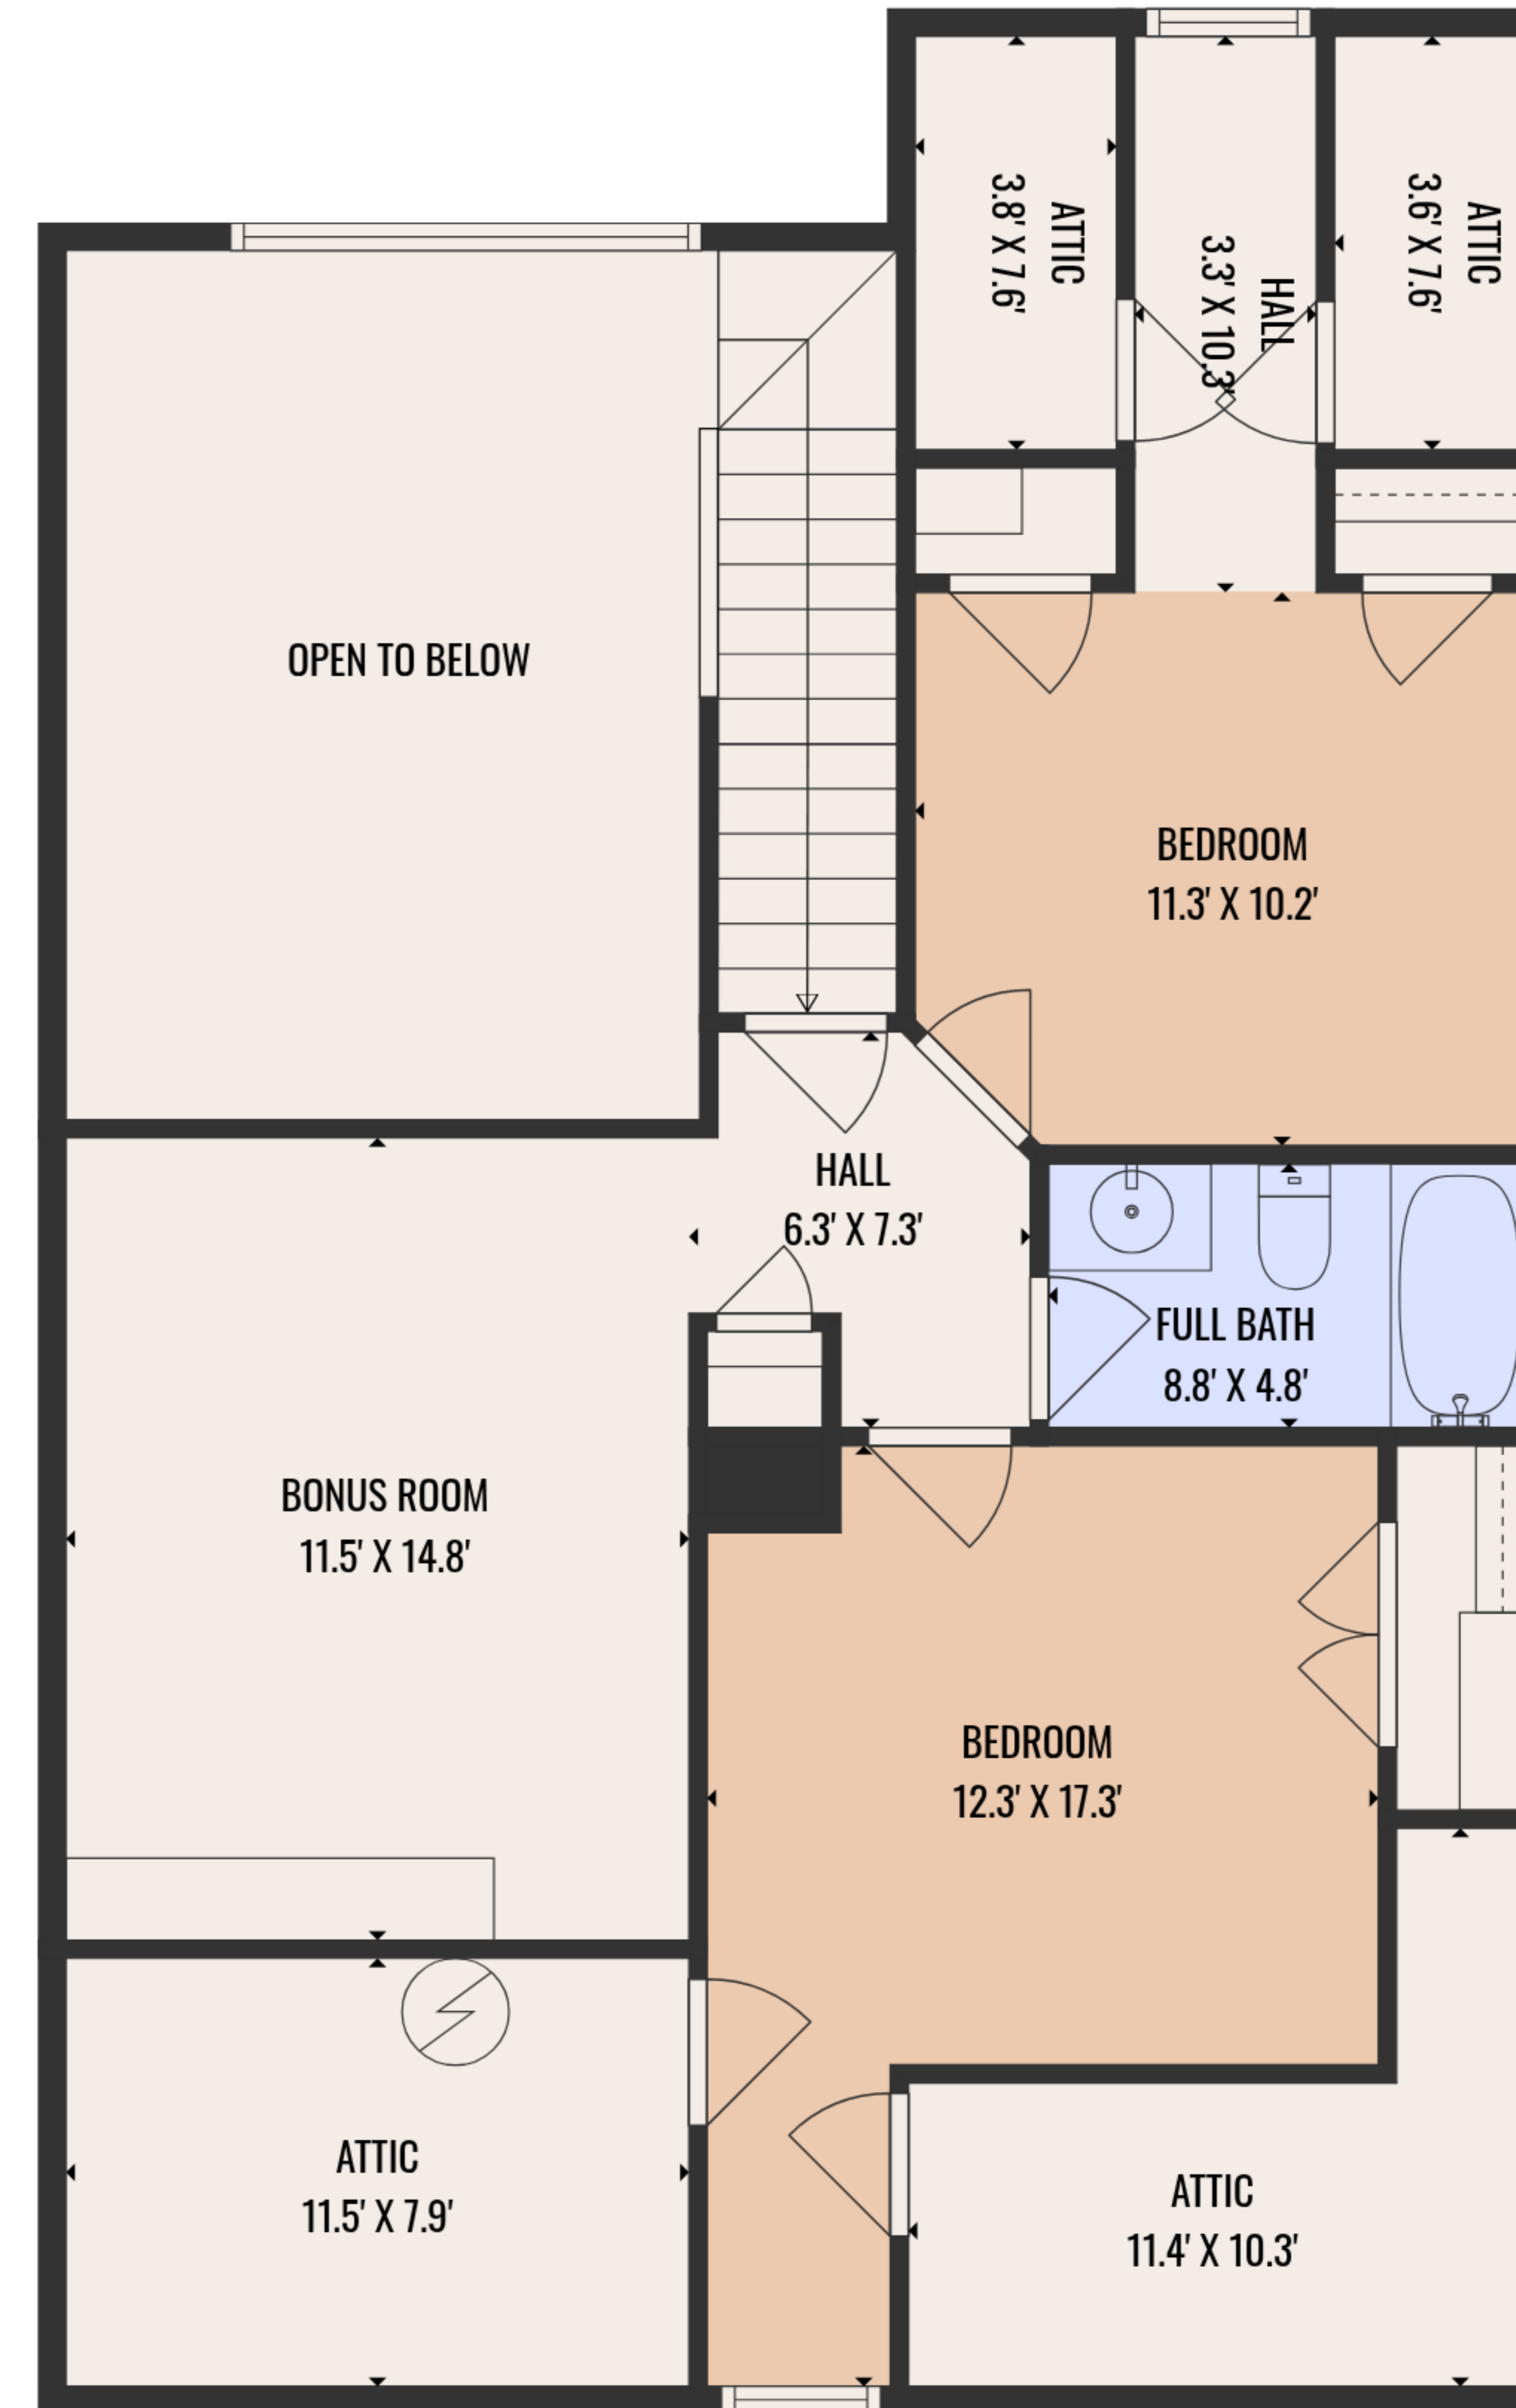

Total GLA: 1764 sq. ft | Total: 2511 sq. ft
 1st floor: 1095 sq. ft (Excluded areas 494 sq. ft)
 2nd floor: 669 sq. ft (Excluded areas 507 sq. ft)

COMPLIES WITH ANSI STANDARDS. APPROXIMATE DIMENSIONS. DRAWING NOT TO SCALE.

Total GLA: 1764 sq. ft | Total: 2511 sq. ft
 1st floor: 1095 sq. ft (Excluded areas 494 sq. ft)
 2nd floor: 669 sq. ft (Excluded areas 507 sq. ft)