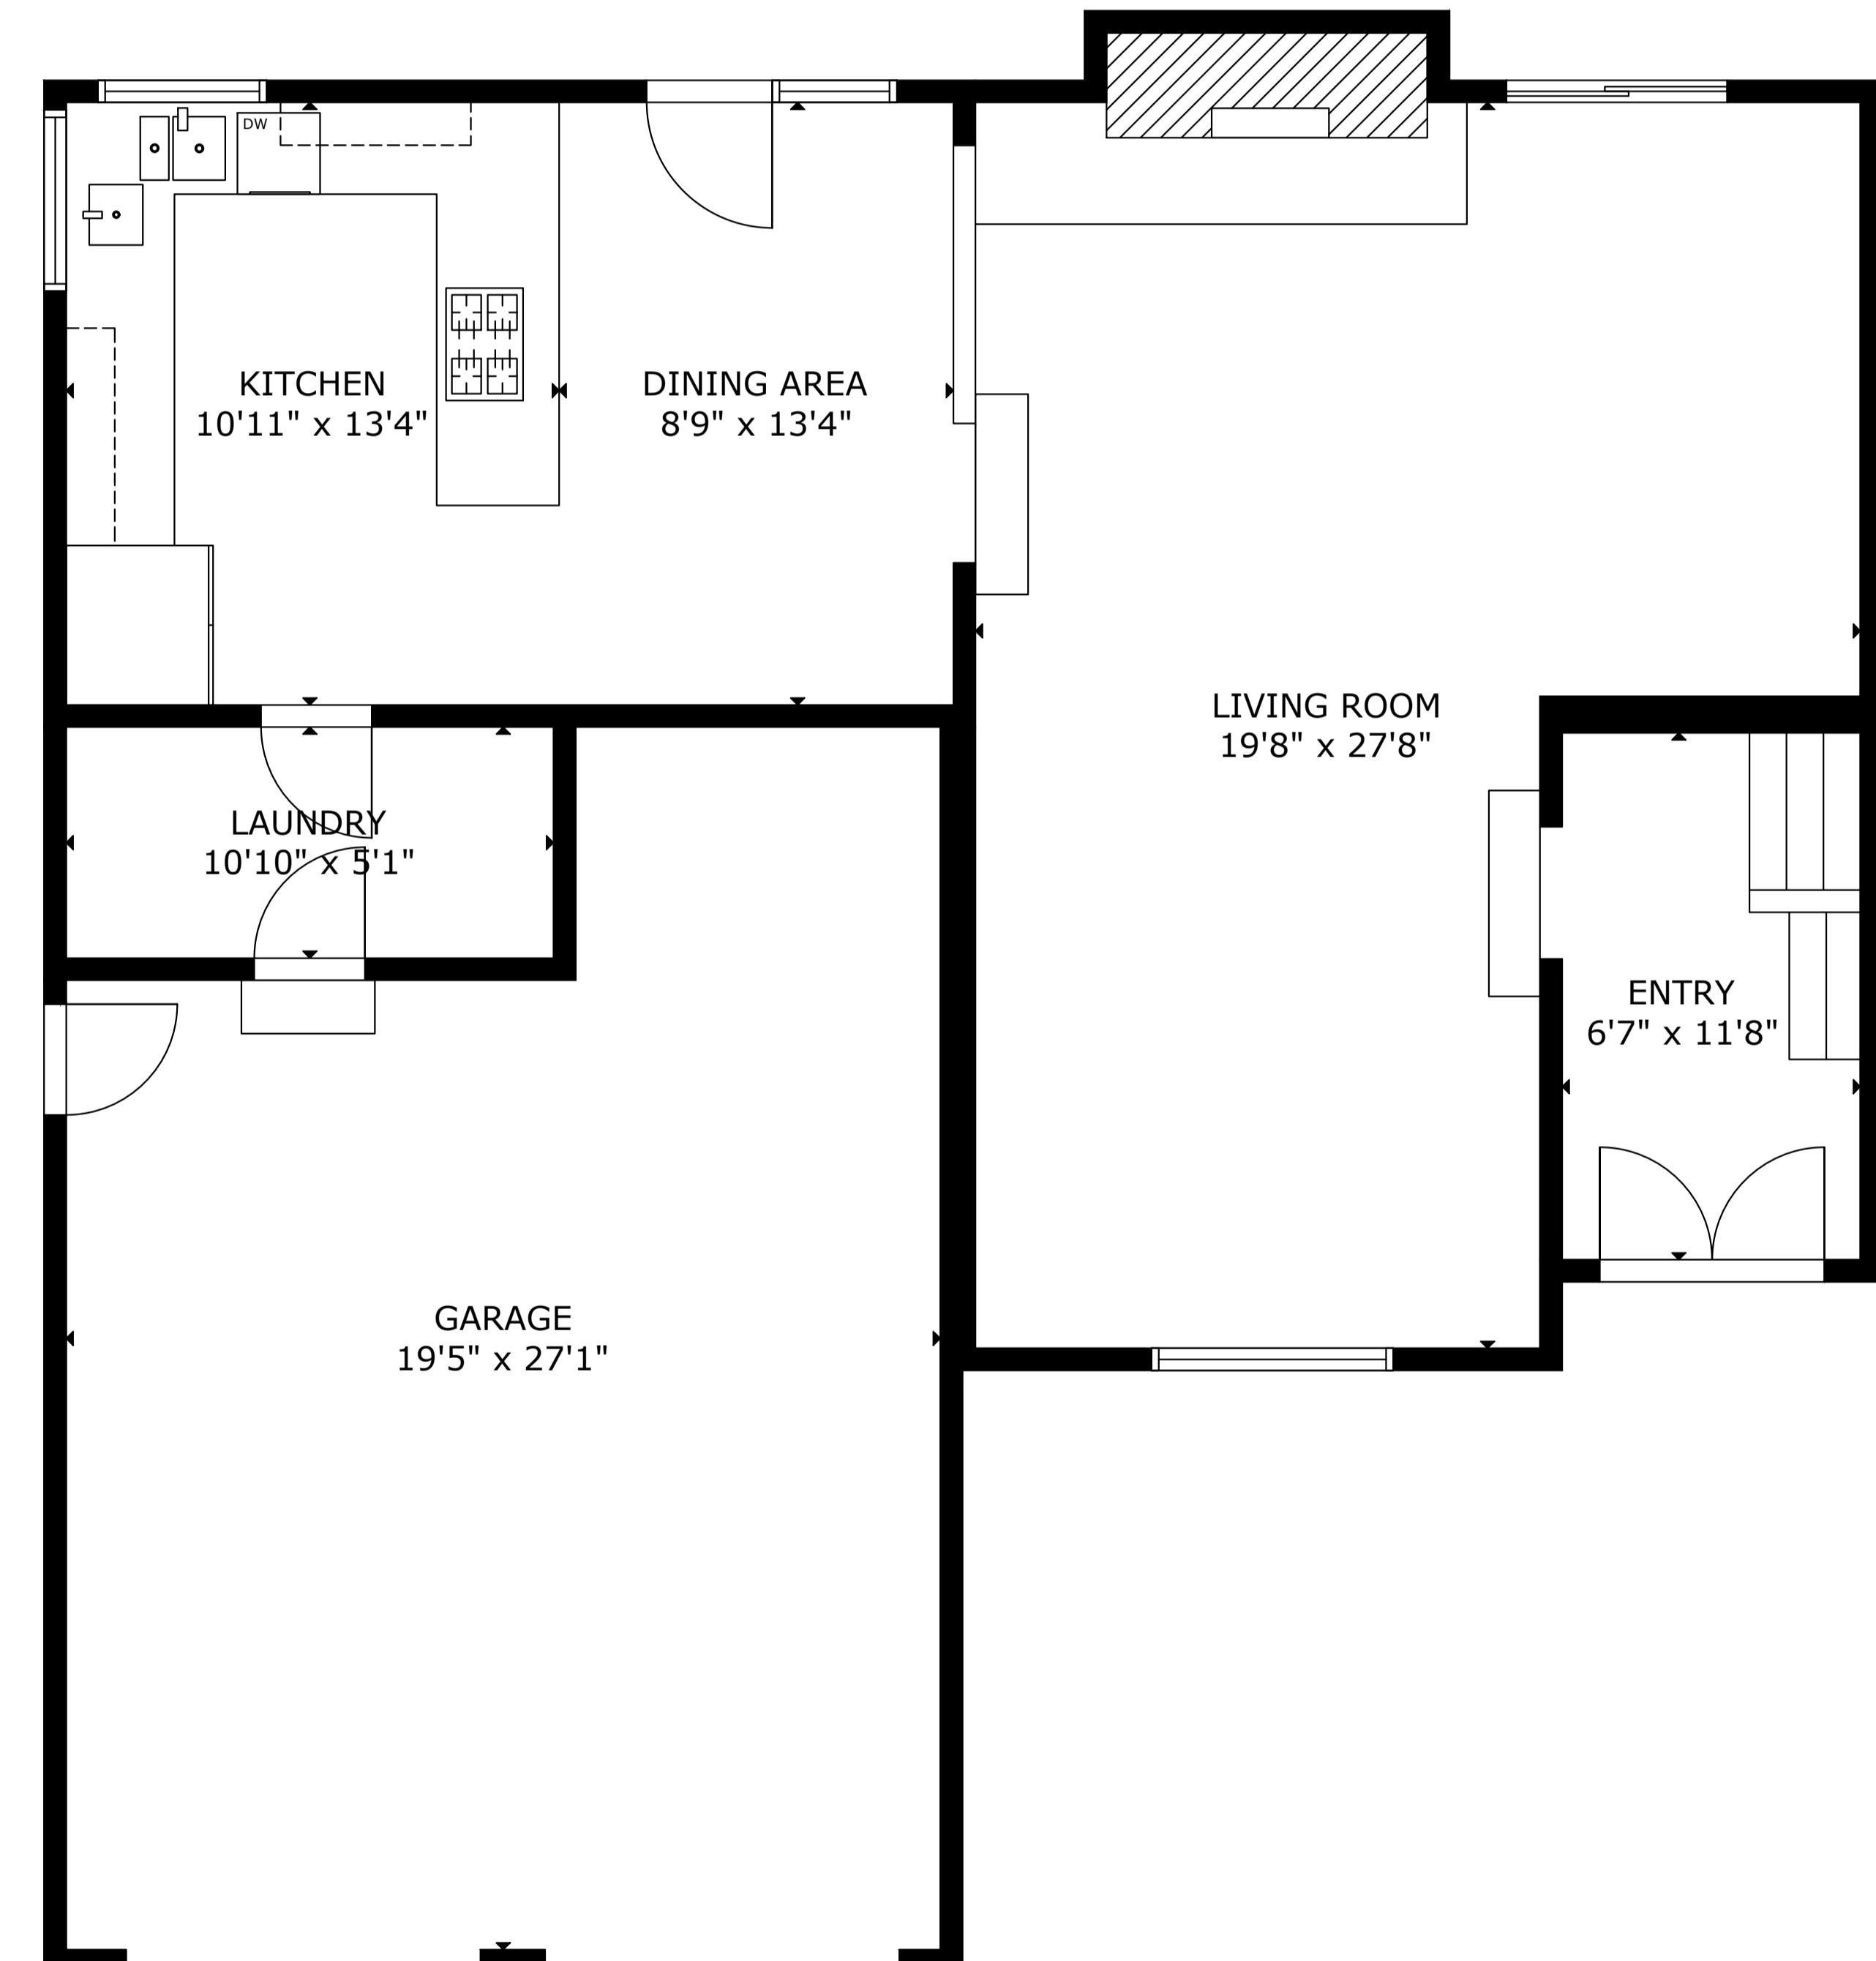

FLOOR 4

FLOOR 1

FLOOR 2

FLOOR 3

GROSS EXTERNAL AREA

TOTAL: 3,582 sq.ft

FLOOR 1: 636 sq.ft, FLOOR 2: 528 sq.ft

FLOOR 3: 944 sq.ft, FLOOR 4: 1,474 sq.ft

EXCLUDED AREAS: GARAGE: 462 sq.ft

SIZE AND DIMENSIONS ARE APPROXIMATE, ACTUAL MAY VARY