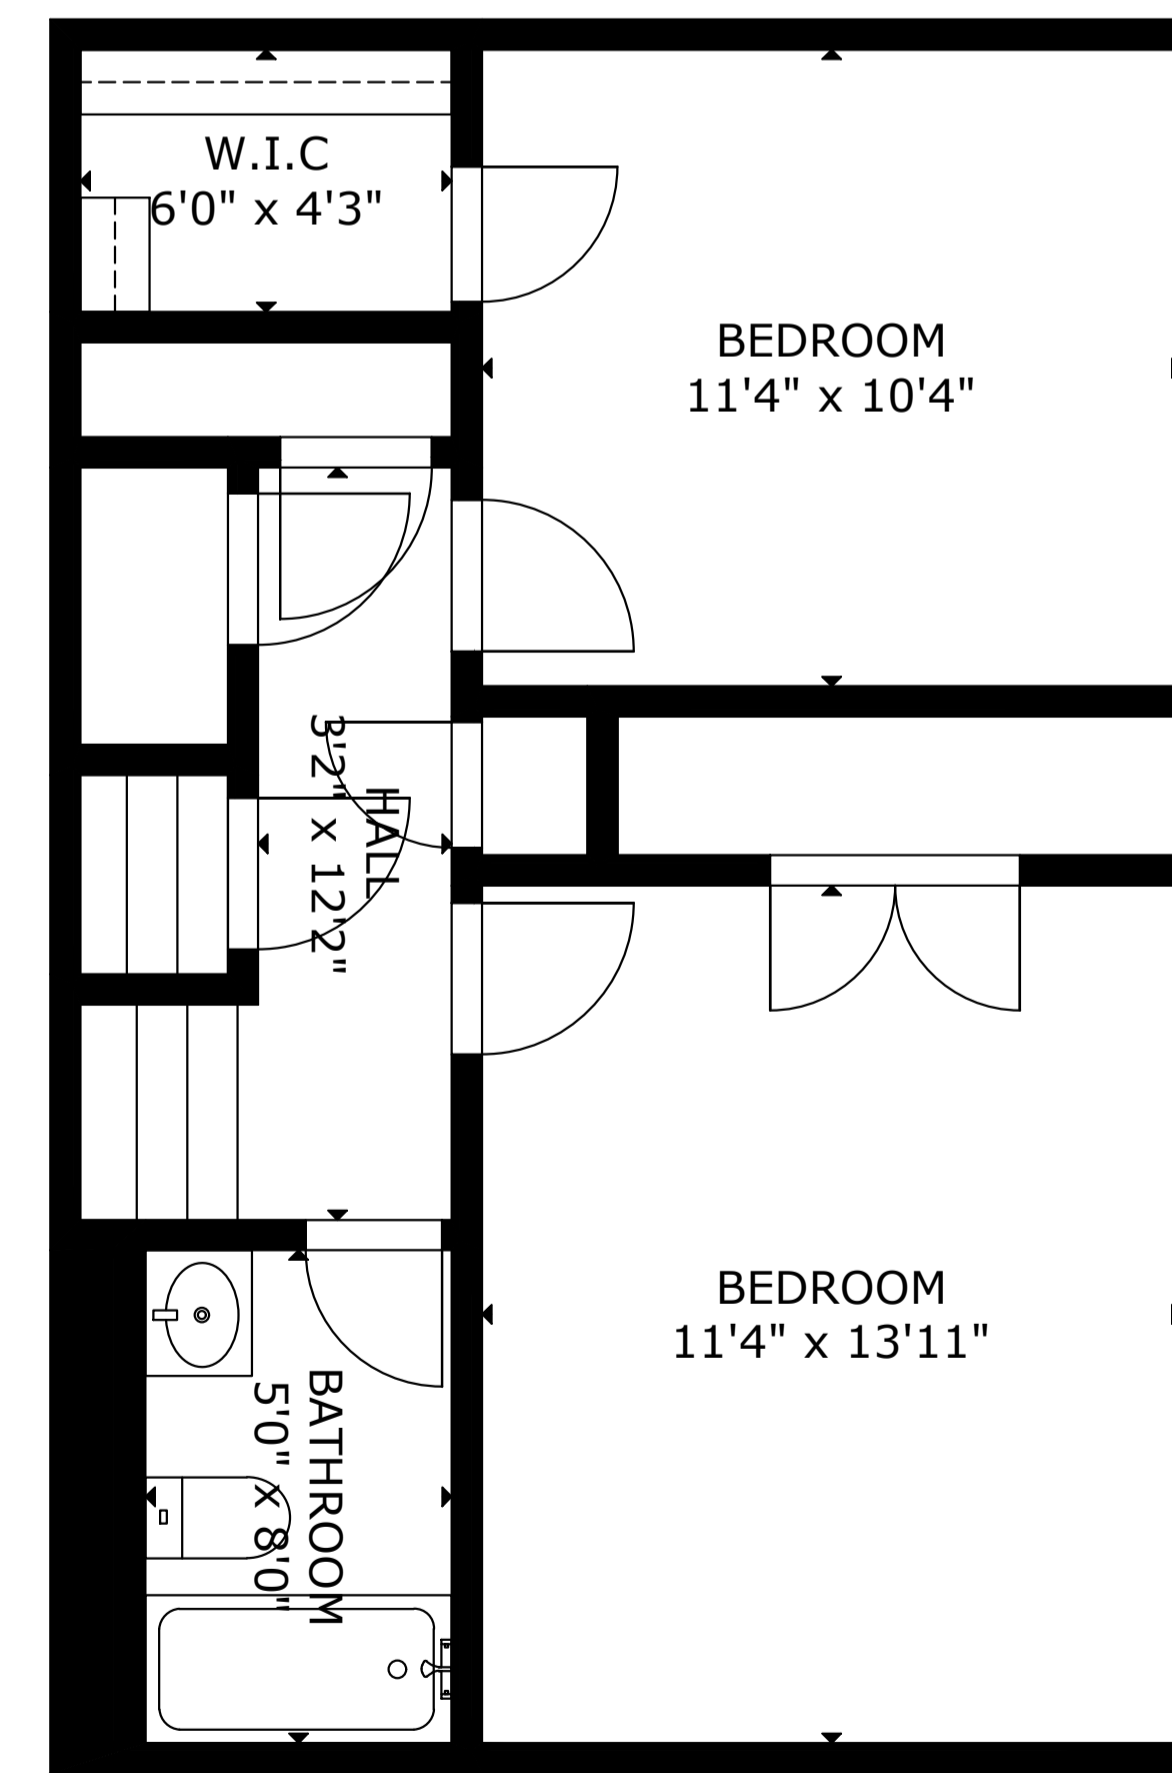

FLOOR 4

FLOOR 1

FLOOR 2

FLOOR 3

GROSS EXTERNAL AREA

TOTAL: 3,582 sq.ft

FLOOR 1: 636 sq.ft, FLOOR 2: 528 sq.ft

FLOOR 3: 944 sq.ft, FLOOR 4: 1,474 sq.ft

EXCLUDED AREAS: GARAGE: 462 sq.ft

SIZE AND DIMENSIONS ARE APPROXIMATE, ACTUAL MAY VARY