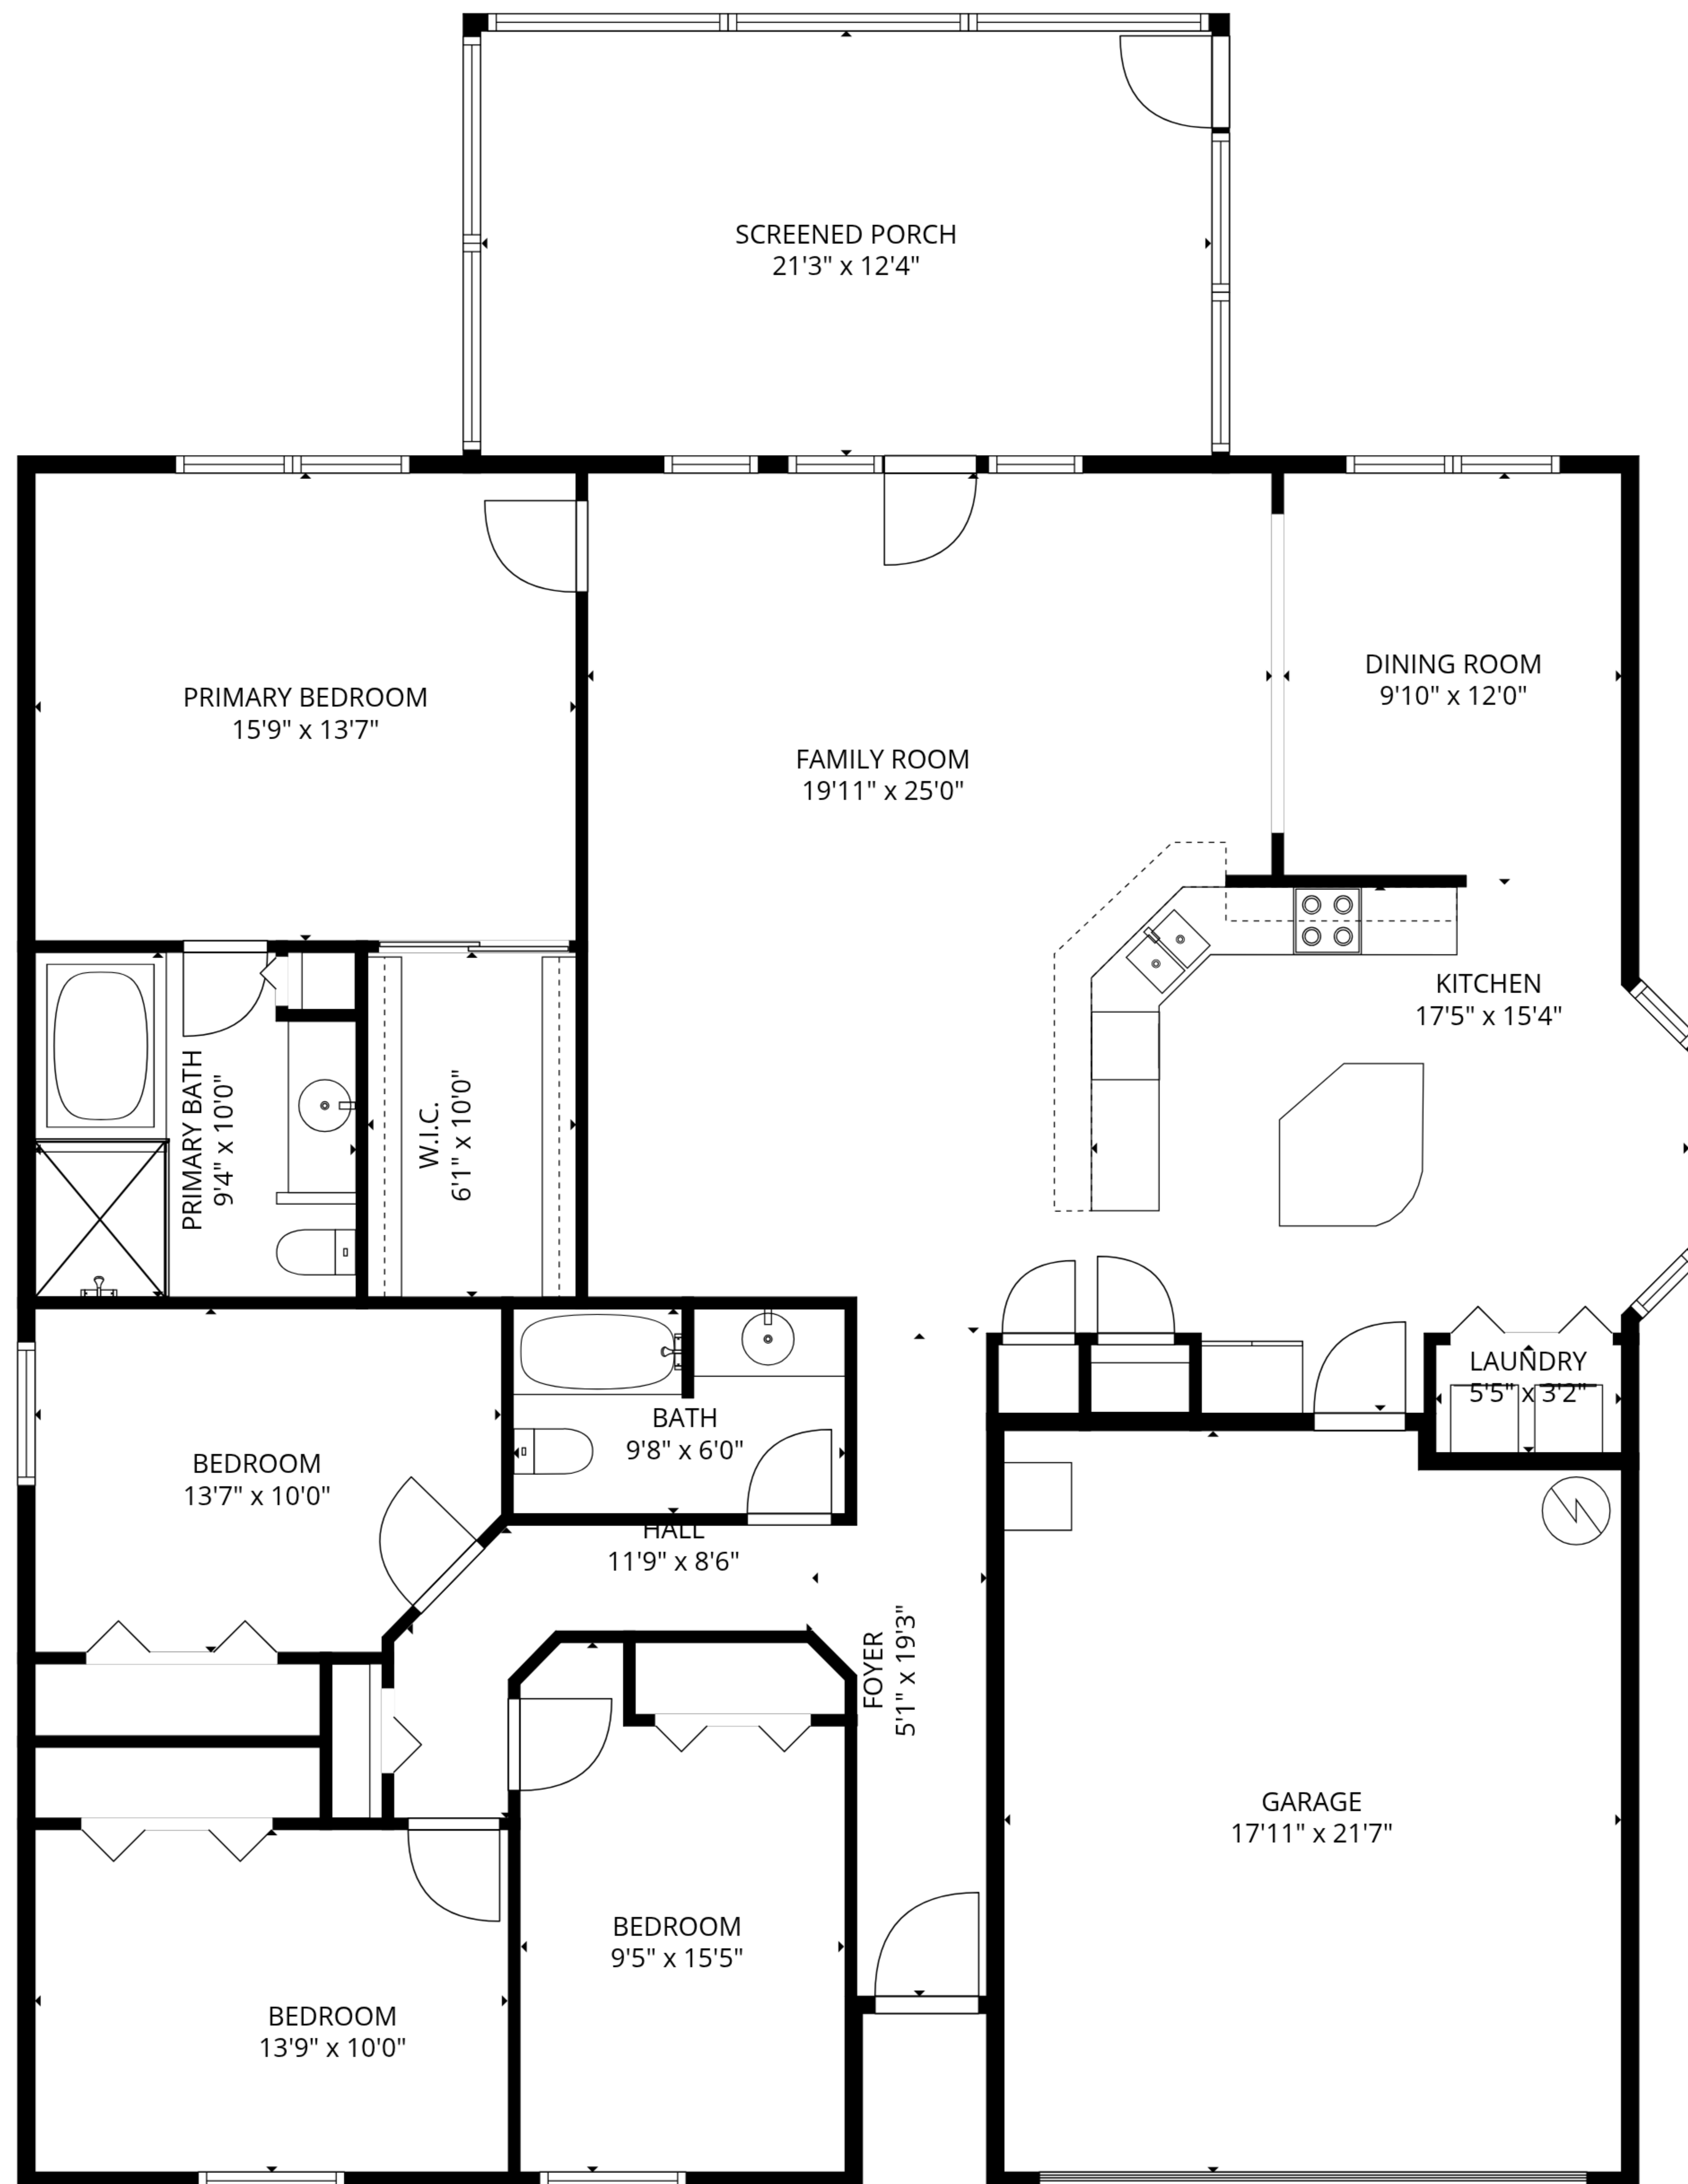

**TOTAL: 1875 sq. ft**

1st floor: 1875 sq. ft

EXCLUDED AREAS: GARAGE: 381 sq. ft, SCREENED PORCH: 263 sq. ft, WALLS: 143 sq. ft

SIZES AND DIMENSIONS ARE APPROXIMATE, ACTUAL MAY VARY.

**TOTAL: 1875 sq. ft**

1st floor: 1875 sq. ft

EXCLUDED AREAS: GARAGE: 381 sq. ft, SCREENED PORCH: 263 sq. ft, WALLS: 143 sq. ft

SIZES AND DIMENSIONS ARE APPROXIMATE, ACTUAL MAY VARY.