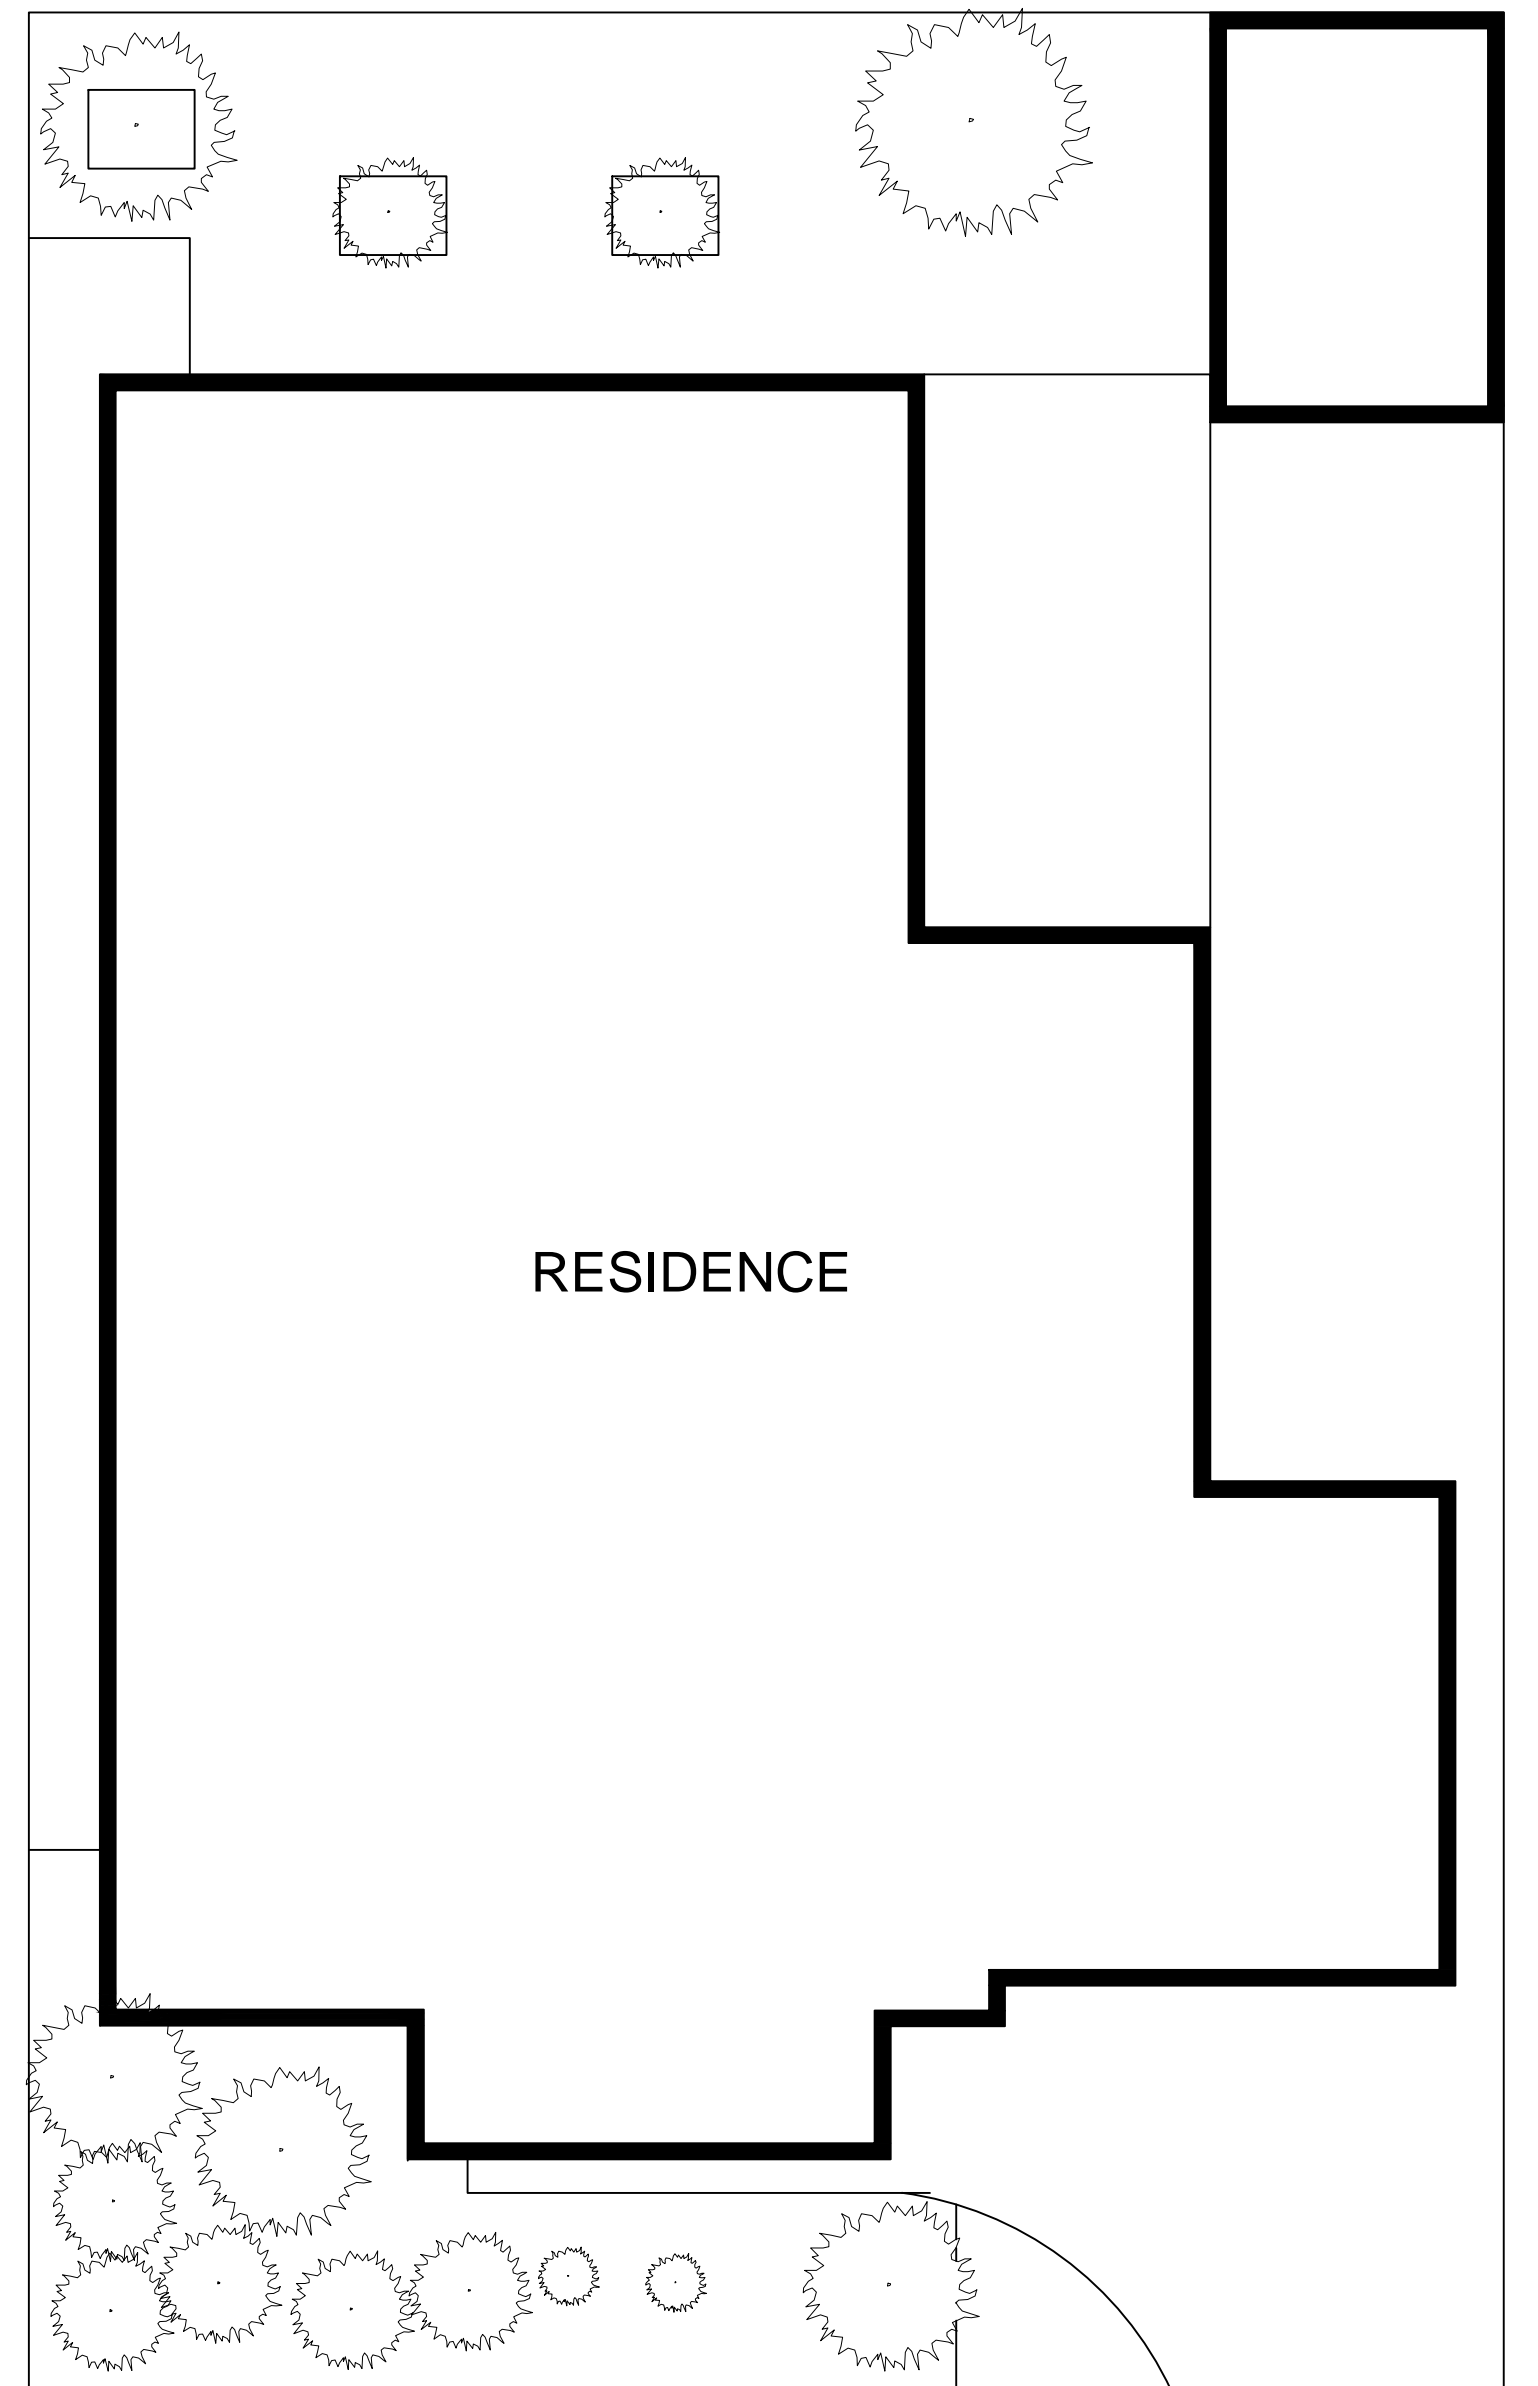

FLOOR PLAN

SITE PLAN

SCALE (METRES)

PLANS SHOWN ONLY INDICATIVE OF LAYOUT. DIMENSIONS ARE APPROXIMATE.

INT : 231m² (approx)

114 CLIFTON DR

BACCHUS MARSH