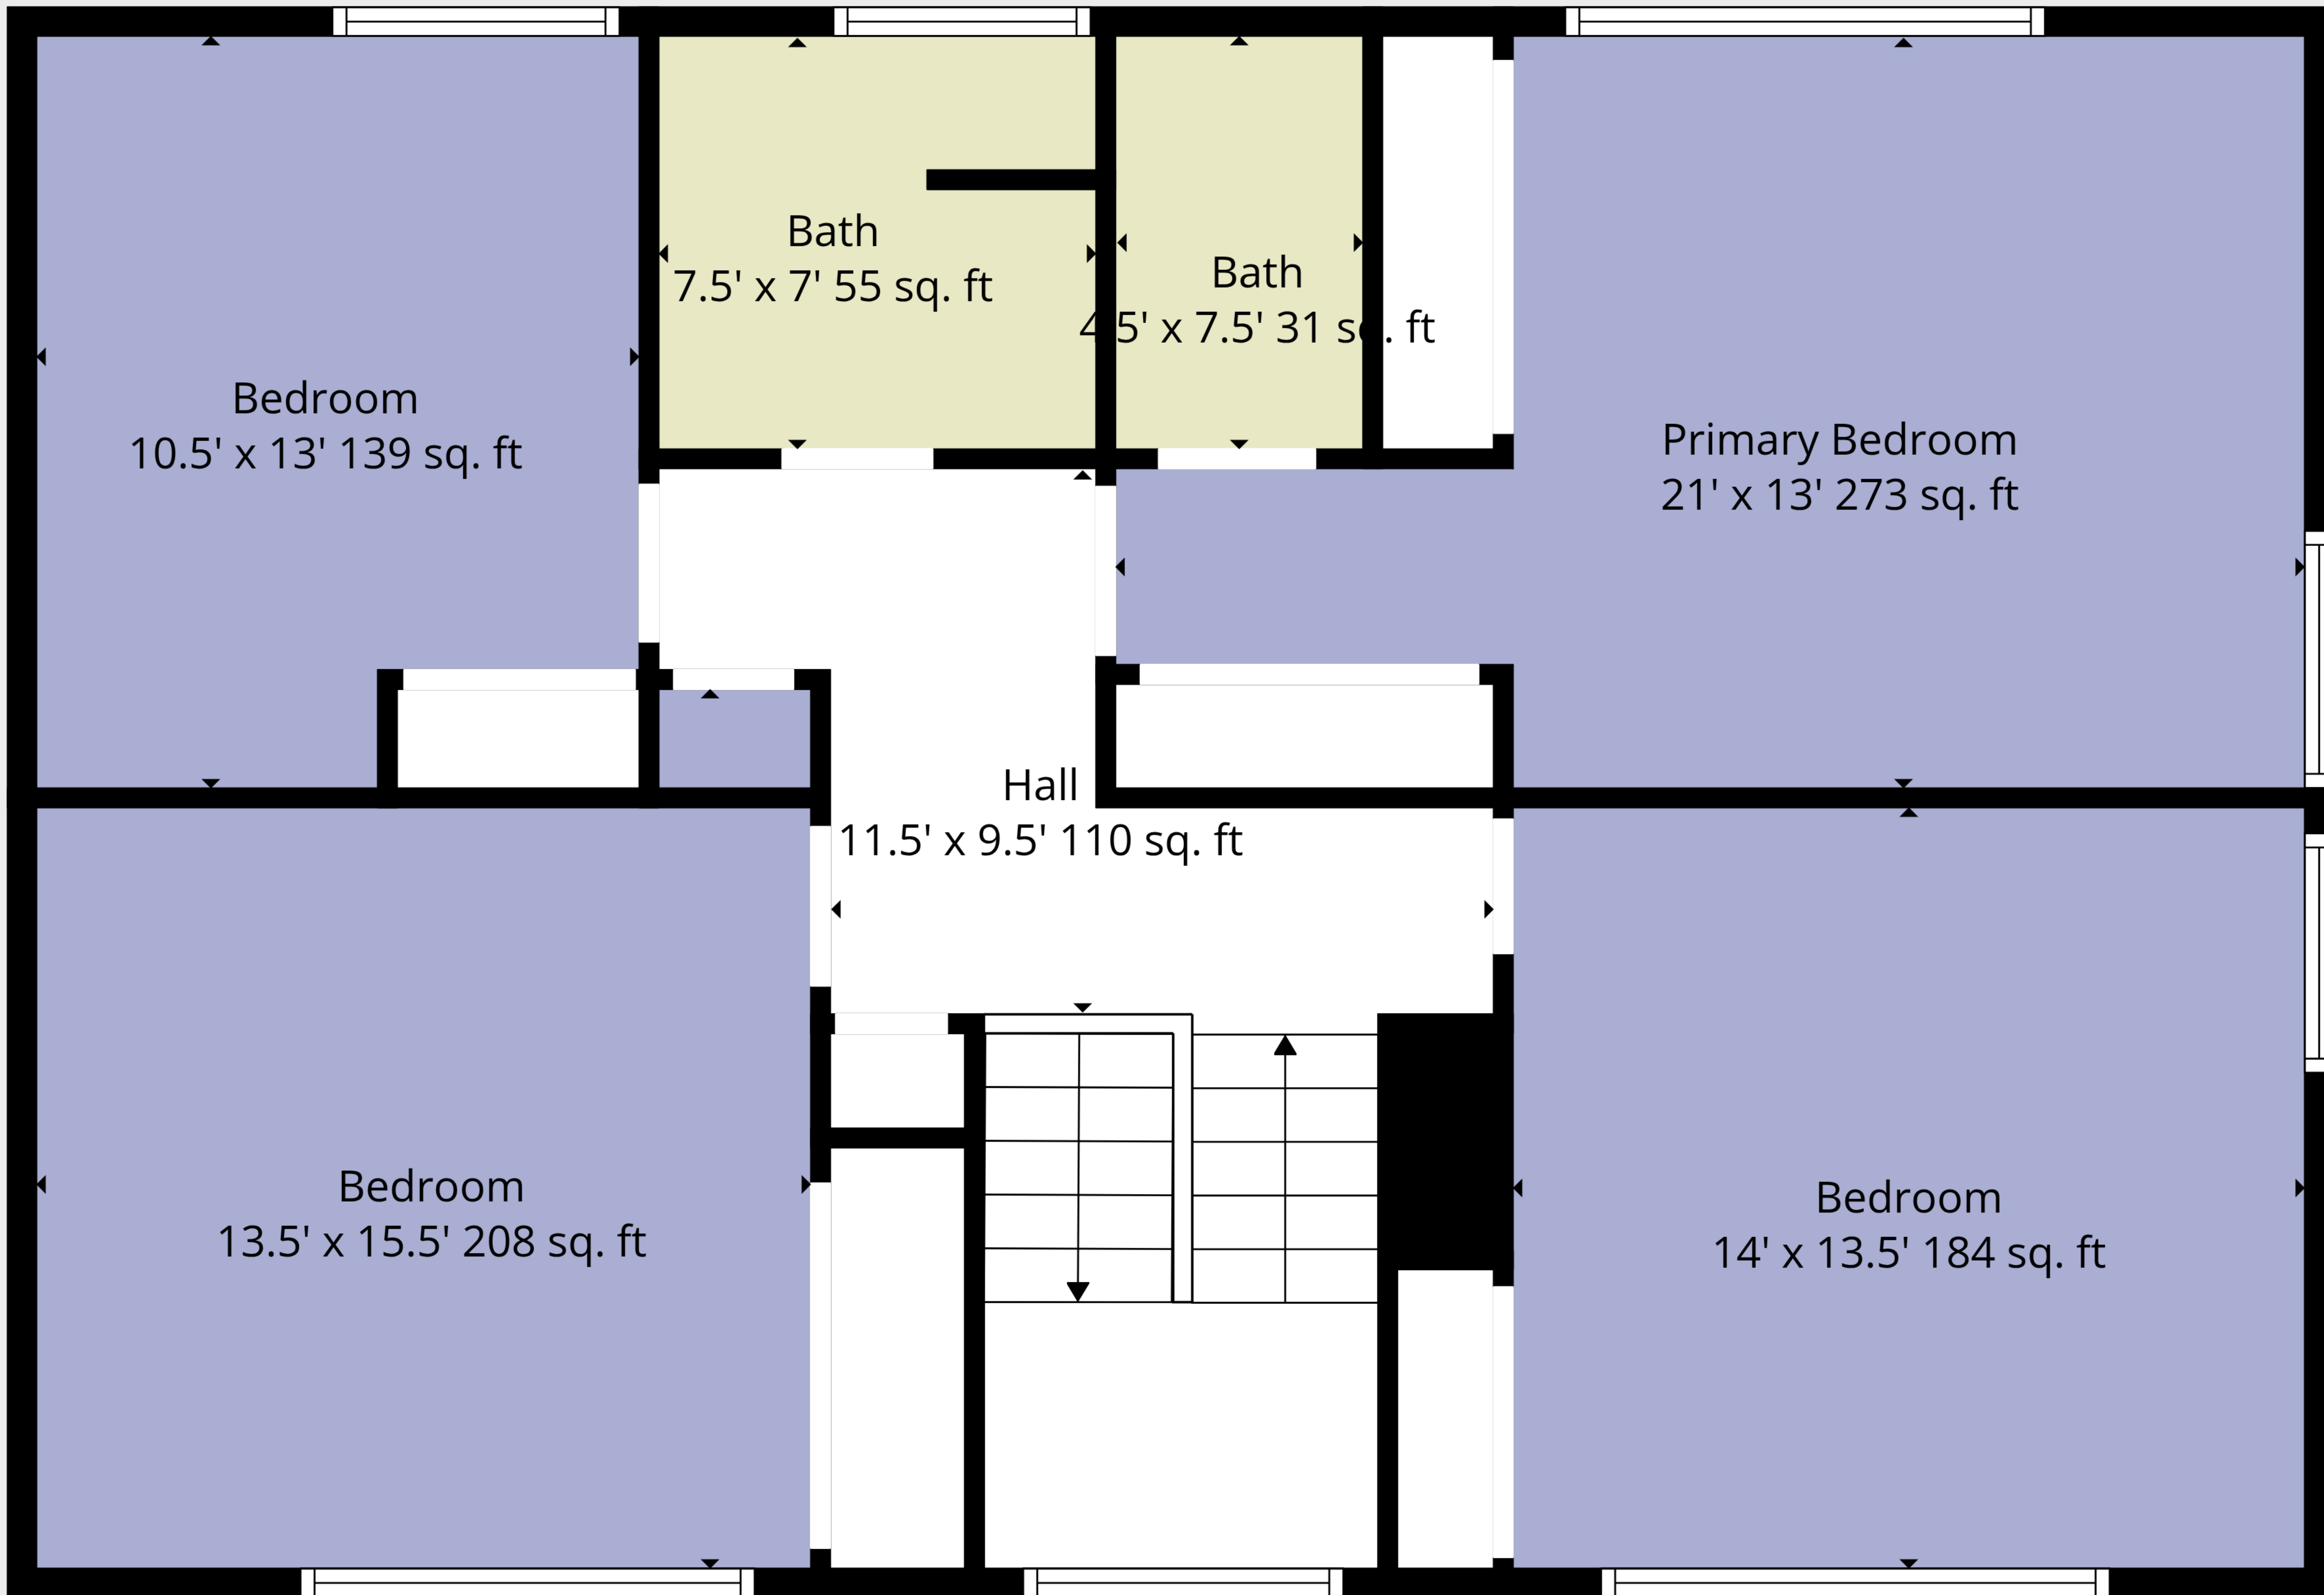

TOTAL: 2083 sq. ft

1st floor: 1020 sq. ft, 2nd floor: 1063 sq. ft

EXCLUDED AREAS: UTILITY: 37 sq. ft, GARAGE: 639 sq. ft, UNDEFINED: 6 sq. ft,
WALLS: 172 sq. ft

TOTAL: 2083 sq. ft

1st floor: 1020 sq. ft, 2nd floor: 1063 sq. ft

EXCLUDED AREAS: UTILITY: 37 sq. ft, GARAGE: 639 sq. ft, UNDEFINED: 6 sq. ft,
WALLS: 172 sq. ft

2nd Floor

1st Floor

TOTAL: 2083 sq. ft
 1st floor: 1020 sq. ft, 2nd floor: 1063 sq. ft
 EXCLUDED AREAS: UTILITY: 37 sq. ft, GARAGE: 639 sq. ft, UNDEFINED: 6 sq. ft,
 WALLS: 172 sq. ft