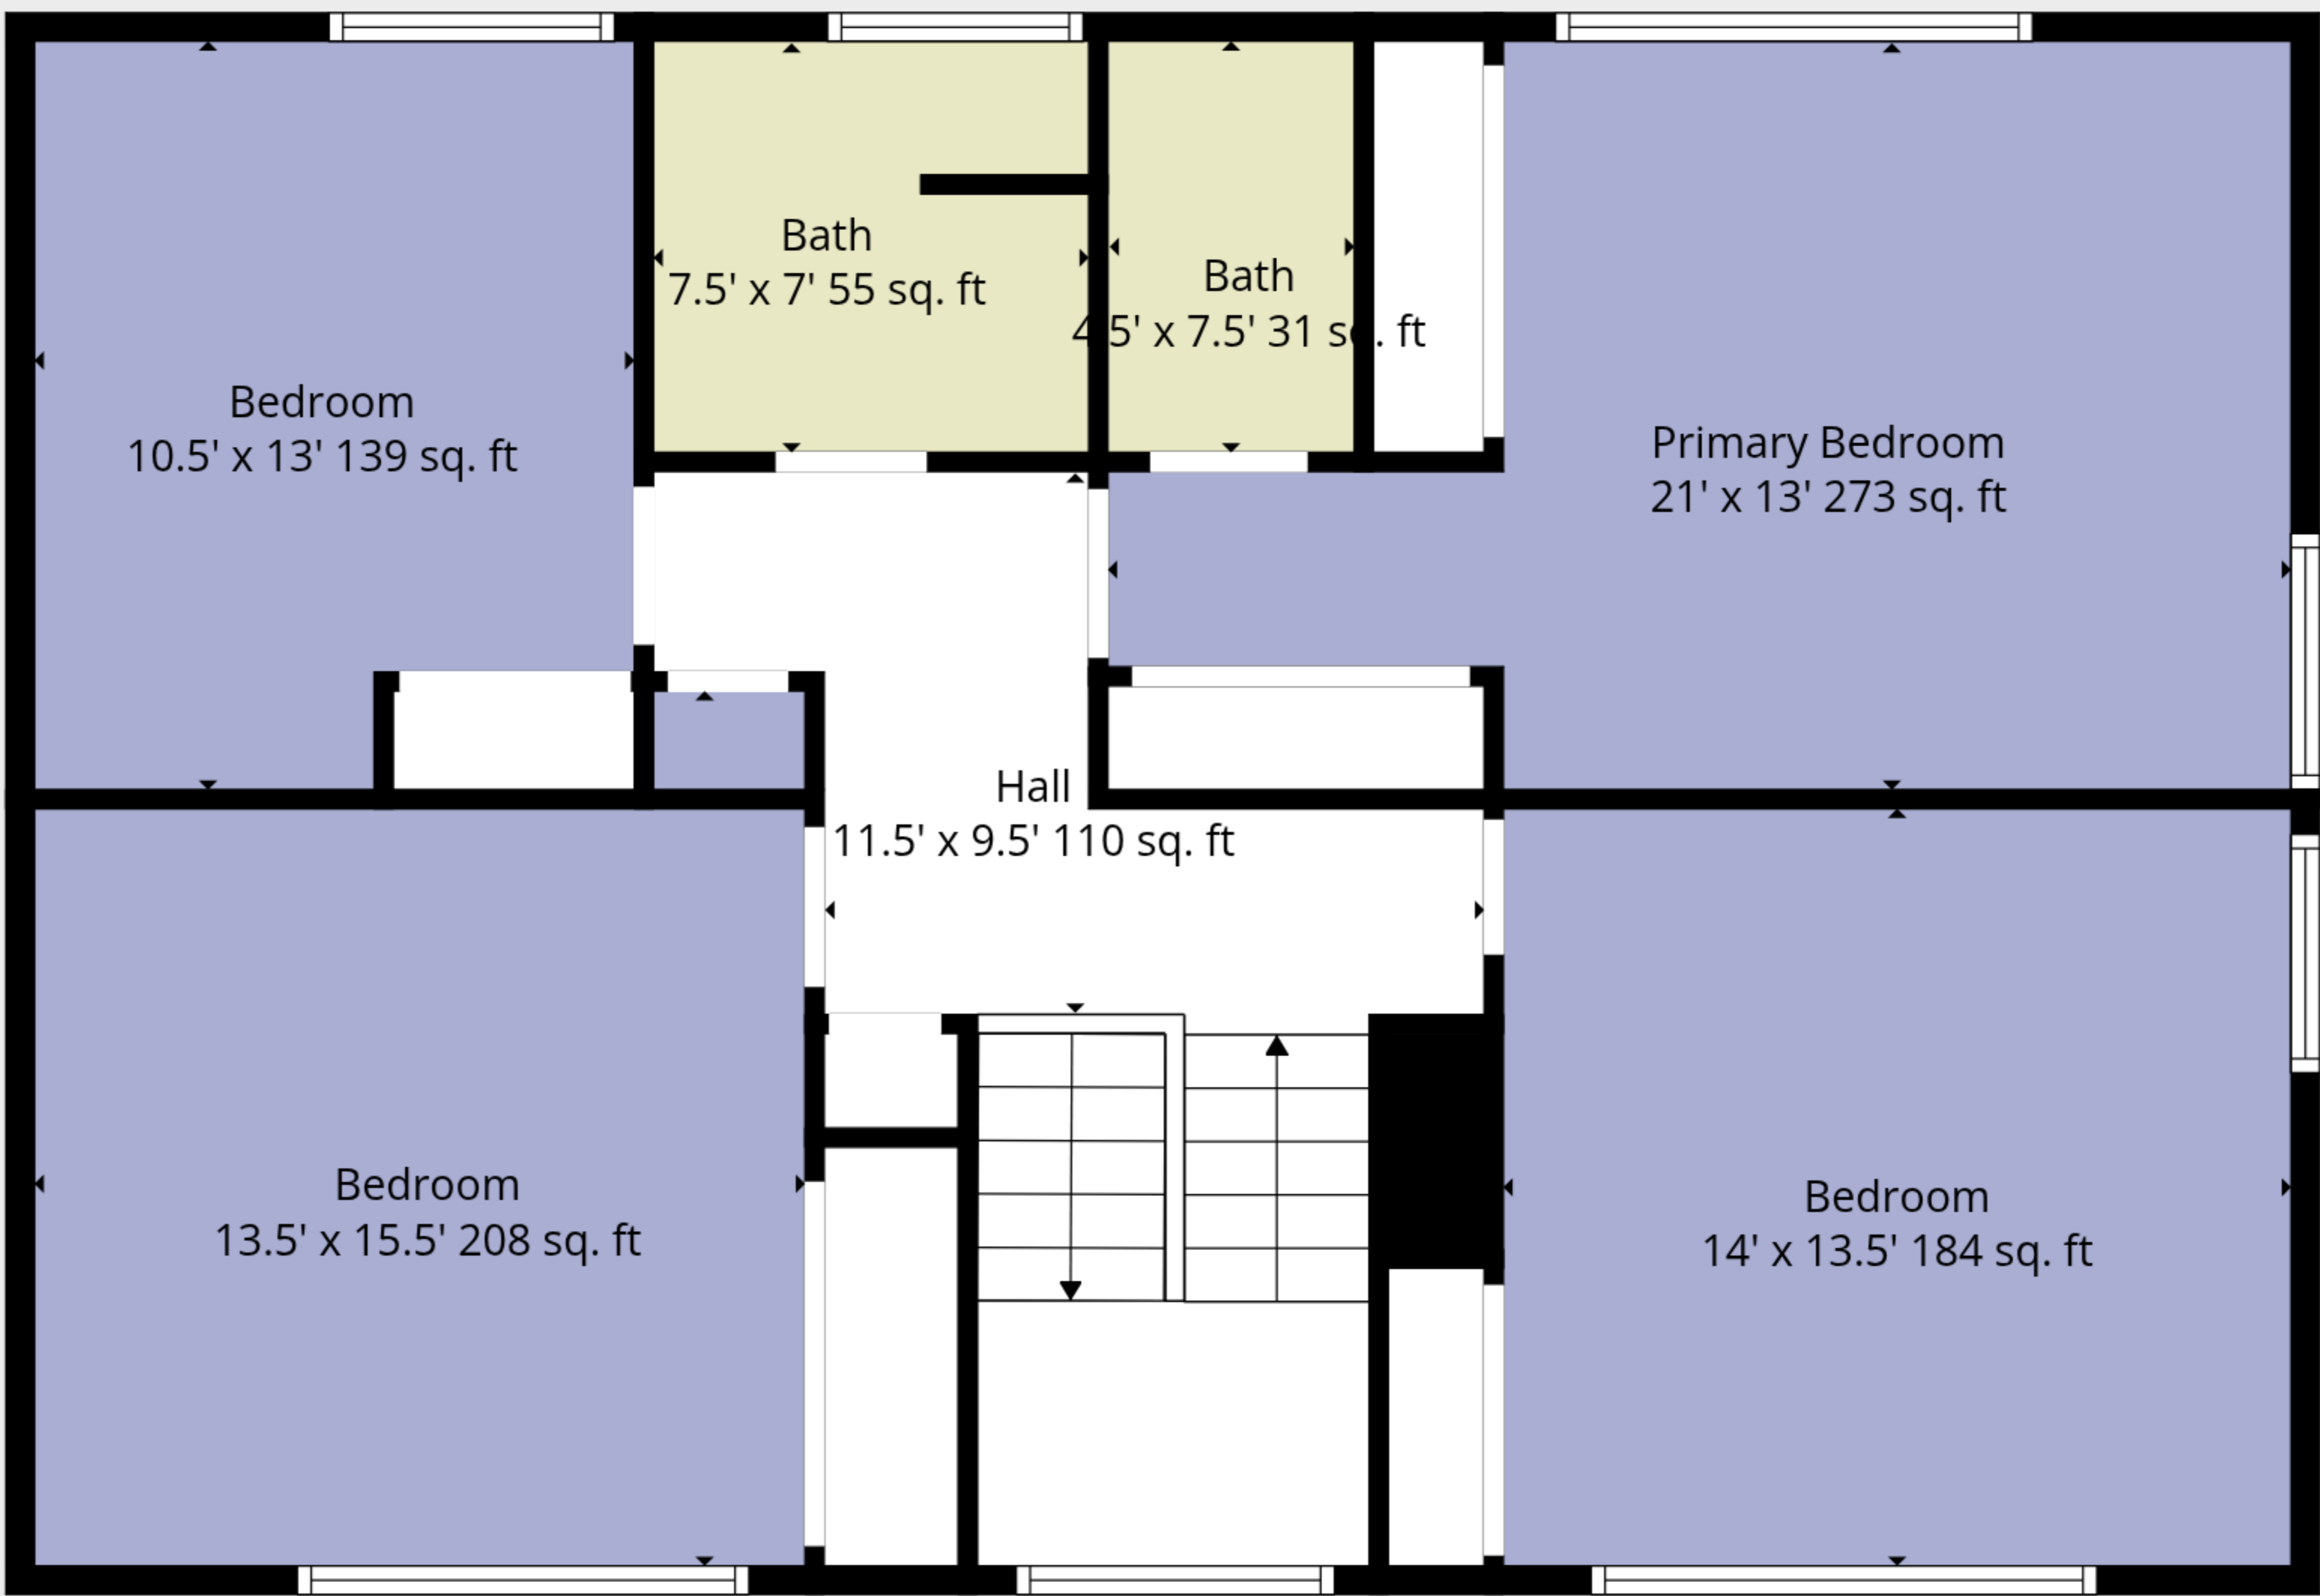

TOTAL: 2083 sq. ft

1st floor: 1020 sq. ft, 2nd floor: 1063 sq. ft

EXCLUDED AREAS: UTILITY: 37 sq. ft, GARAGE: 639 sq. ft, UNDEFINED: 6 sq. ft,
WALLS: 172 sq. ft

TOTAL: 2083 sq. ft

1st floor: 1020 sq. ft, 2nd floor: 1063 sq. ft

EXCLUDED AREAS: UTILITY: 37 sq. ft, GARAGE: 639 sq. ft, UNDEFINED: 6 sq. ft,
WALLS: 172 sq. ft

2nd Floor

1st Floor

TOTAL: 2083 sq. ft
 1st floor: 1020 sq. ft, 2nd floor: 1063 sq. ft
 EXCLUDED AREAS: UTILITY: 37 sq. ft, GARAGE: 639 sq. ft, UNDEFINED: 6 sq. ft,
 WALLS: 172 sq. ft