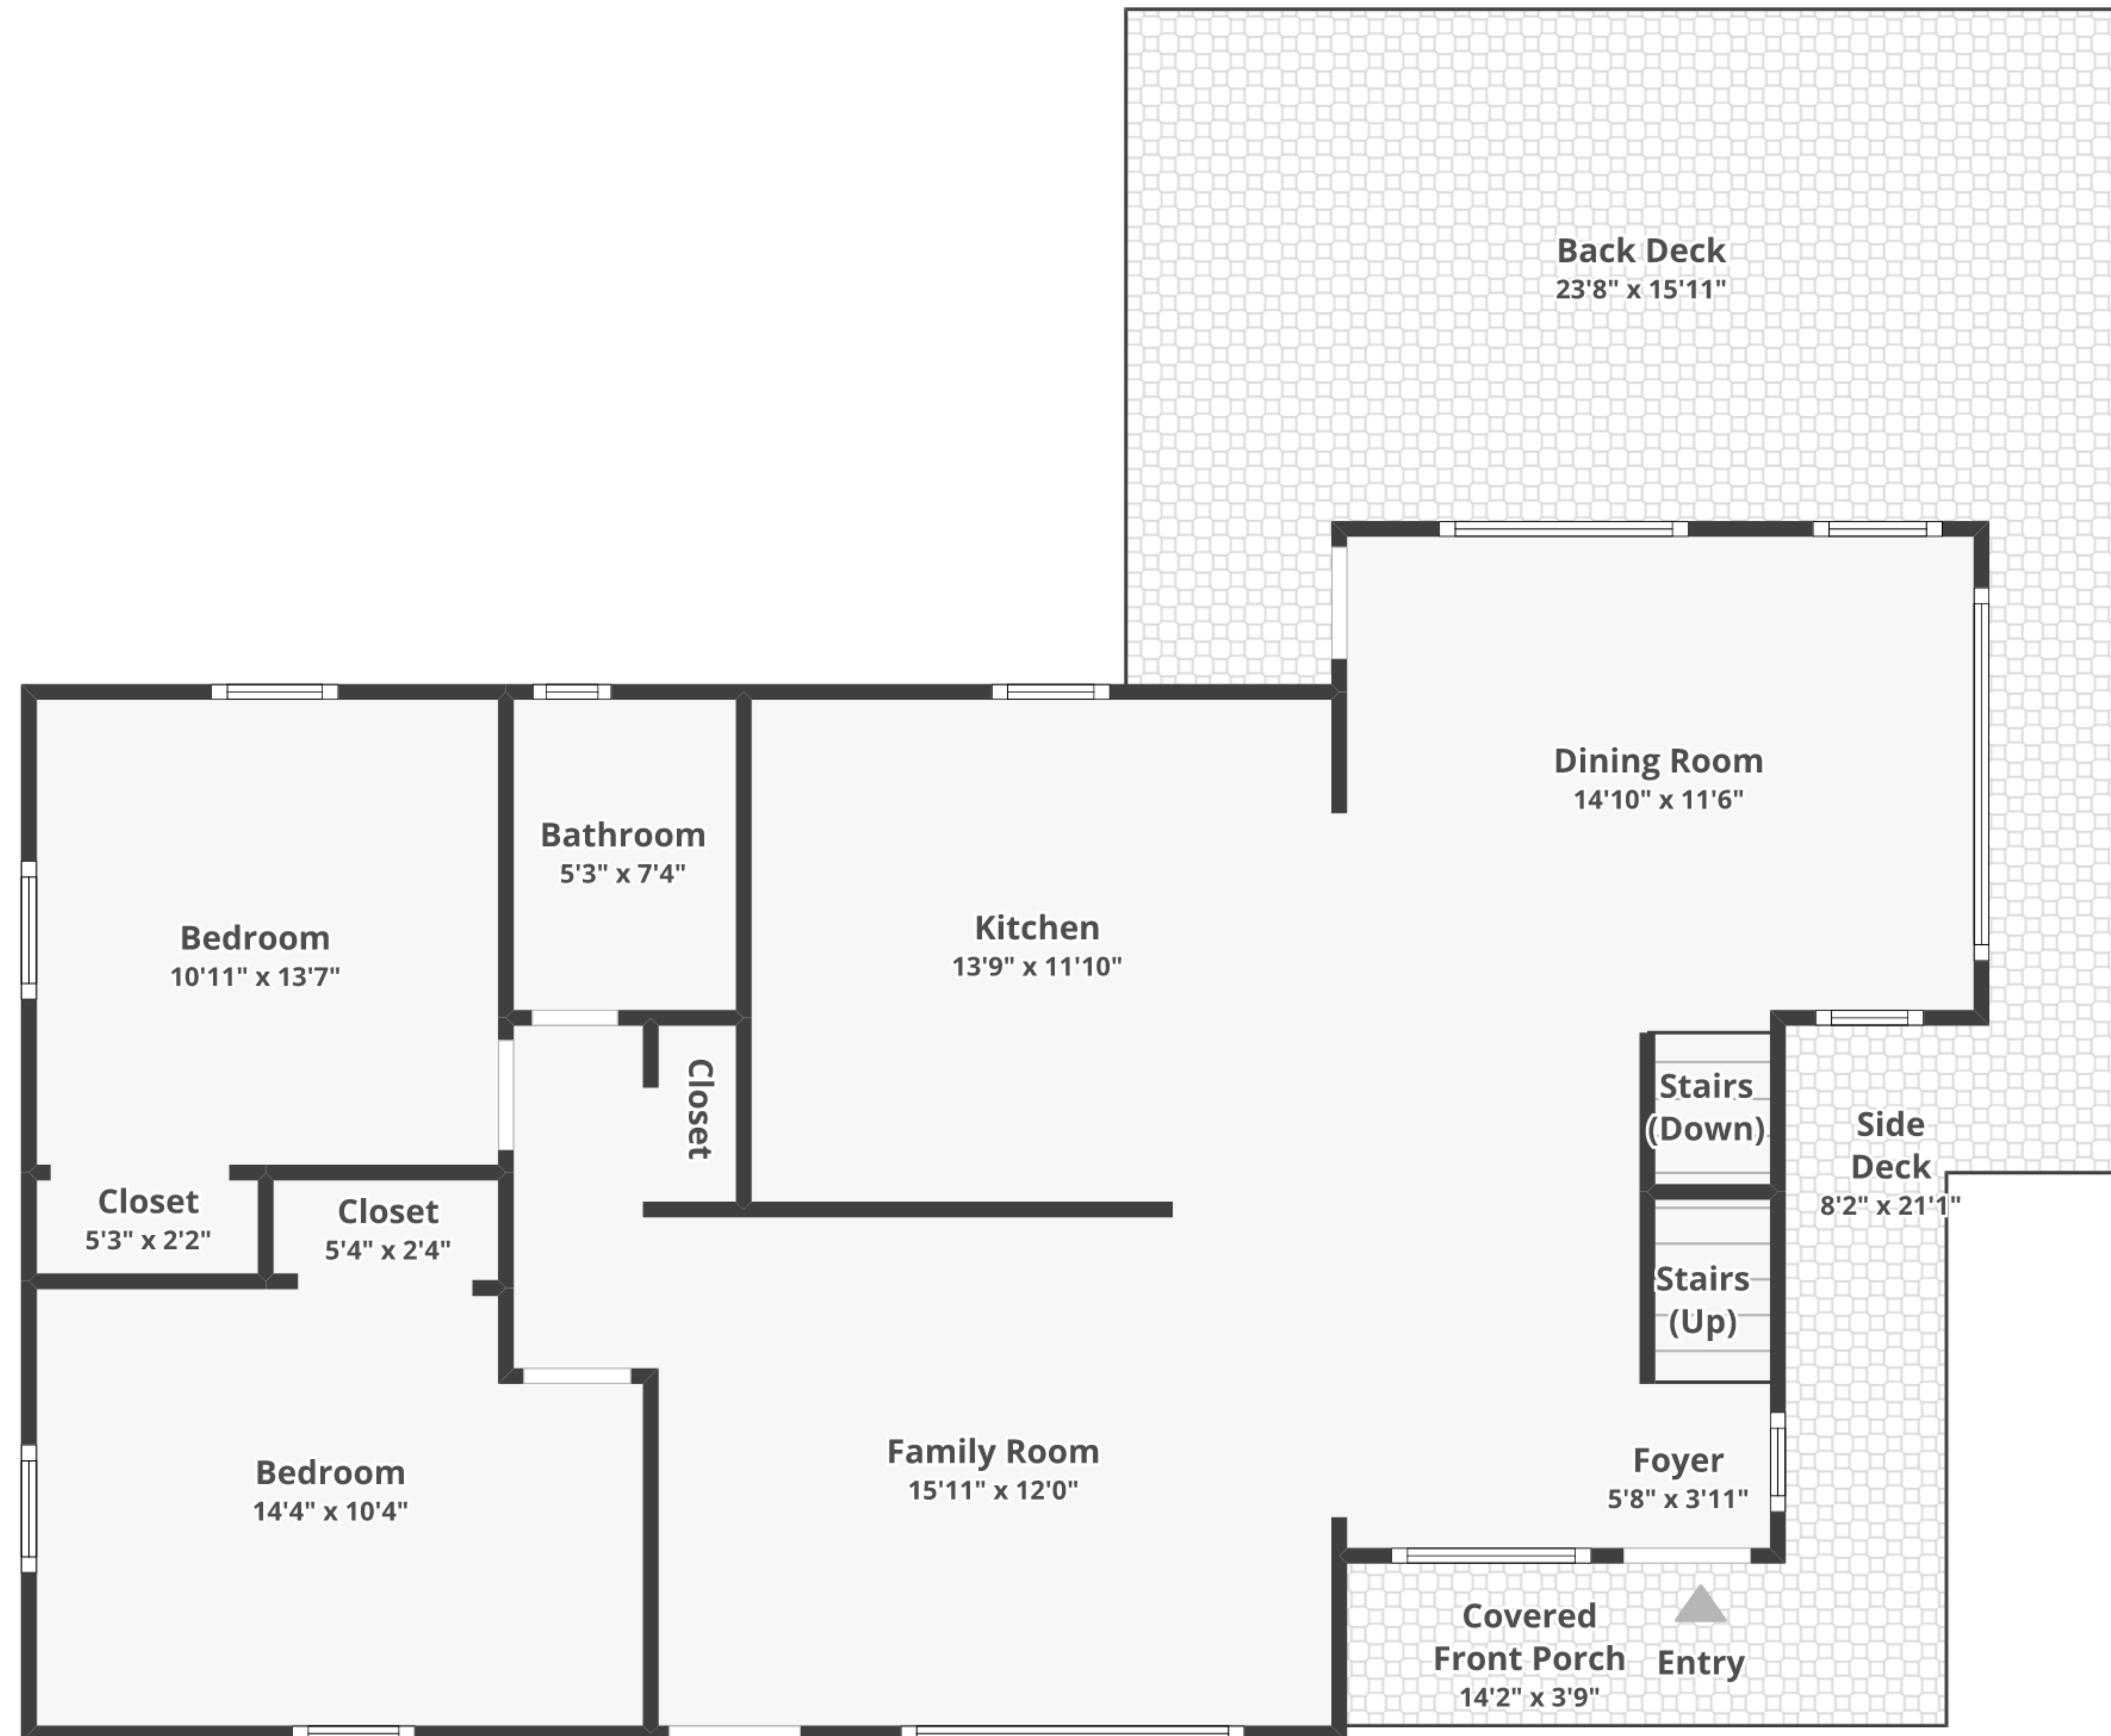

110 Erie Trl, Winchester, VA 22602

Total finished area: ~1,880.99 sq. ft.

Floor 1

Finished area: ~998.15 sq. ft.