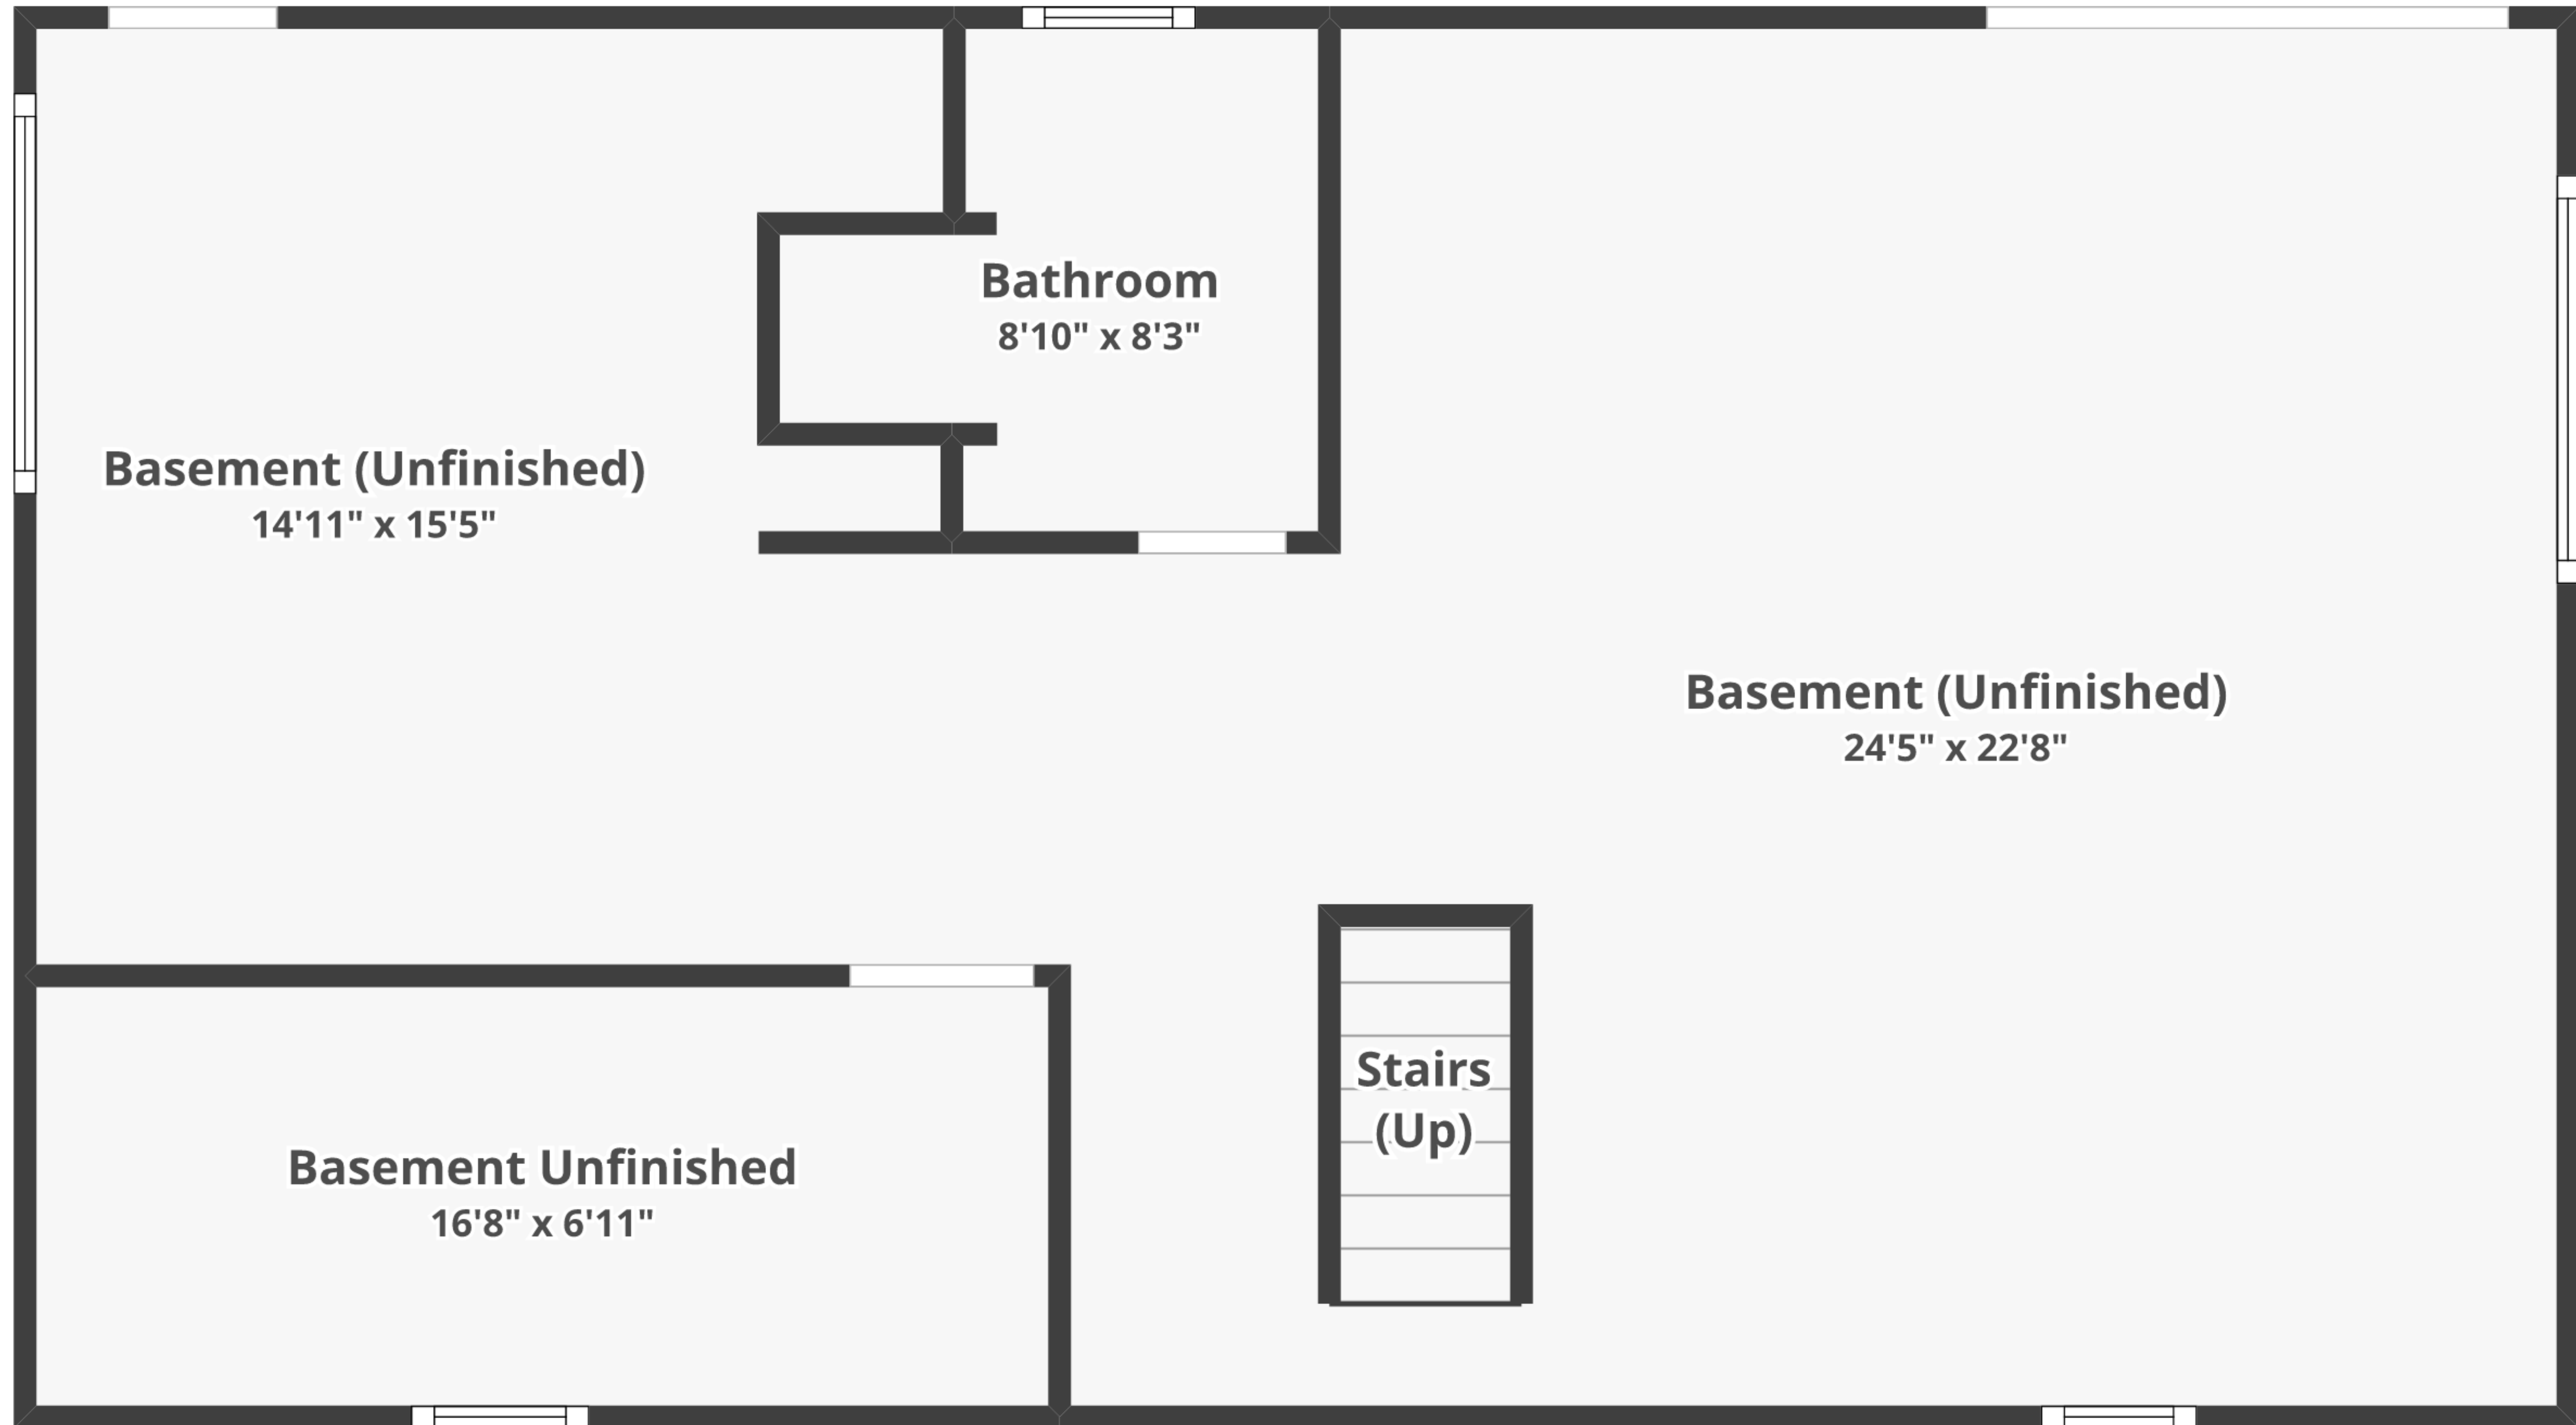

457 Wynonah Dr, Auburn, PA 17922

Total finished area: ~1,858.09 sq. ft.

Total unfinished area: ~0 sq. ft.

Basement

Finished area: ~901.24 sq. ft.

Unfinished area: ~0 sq. ft.