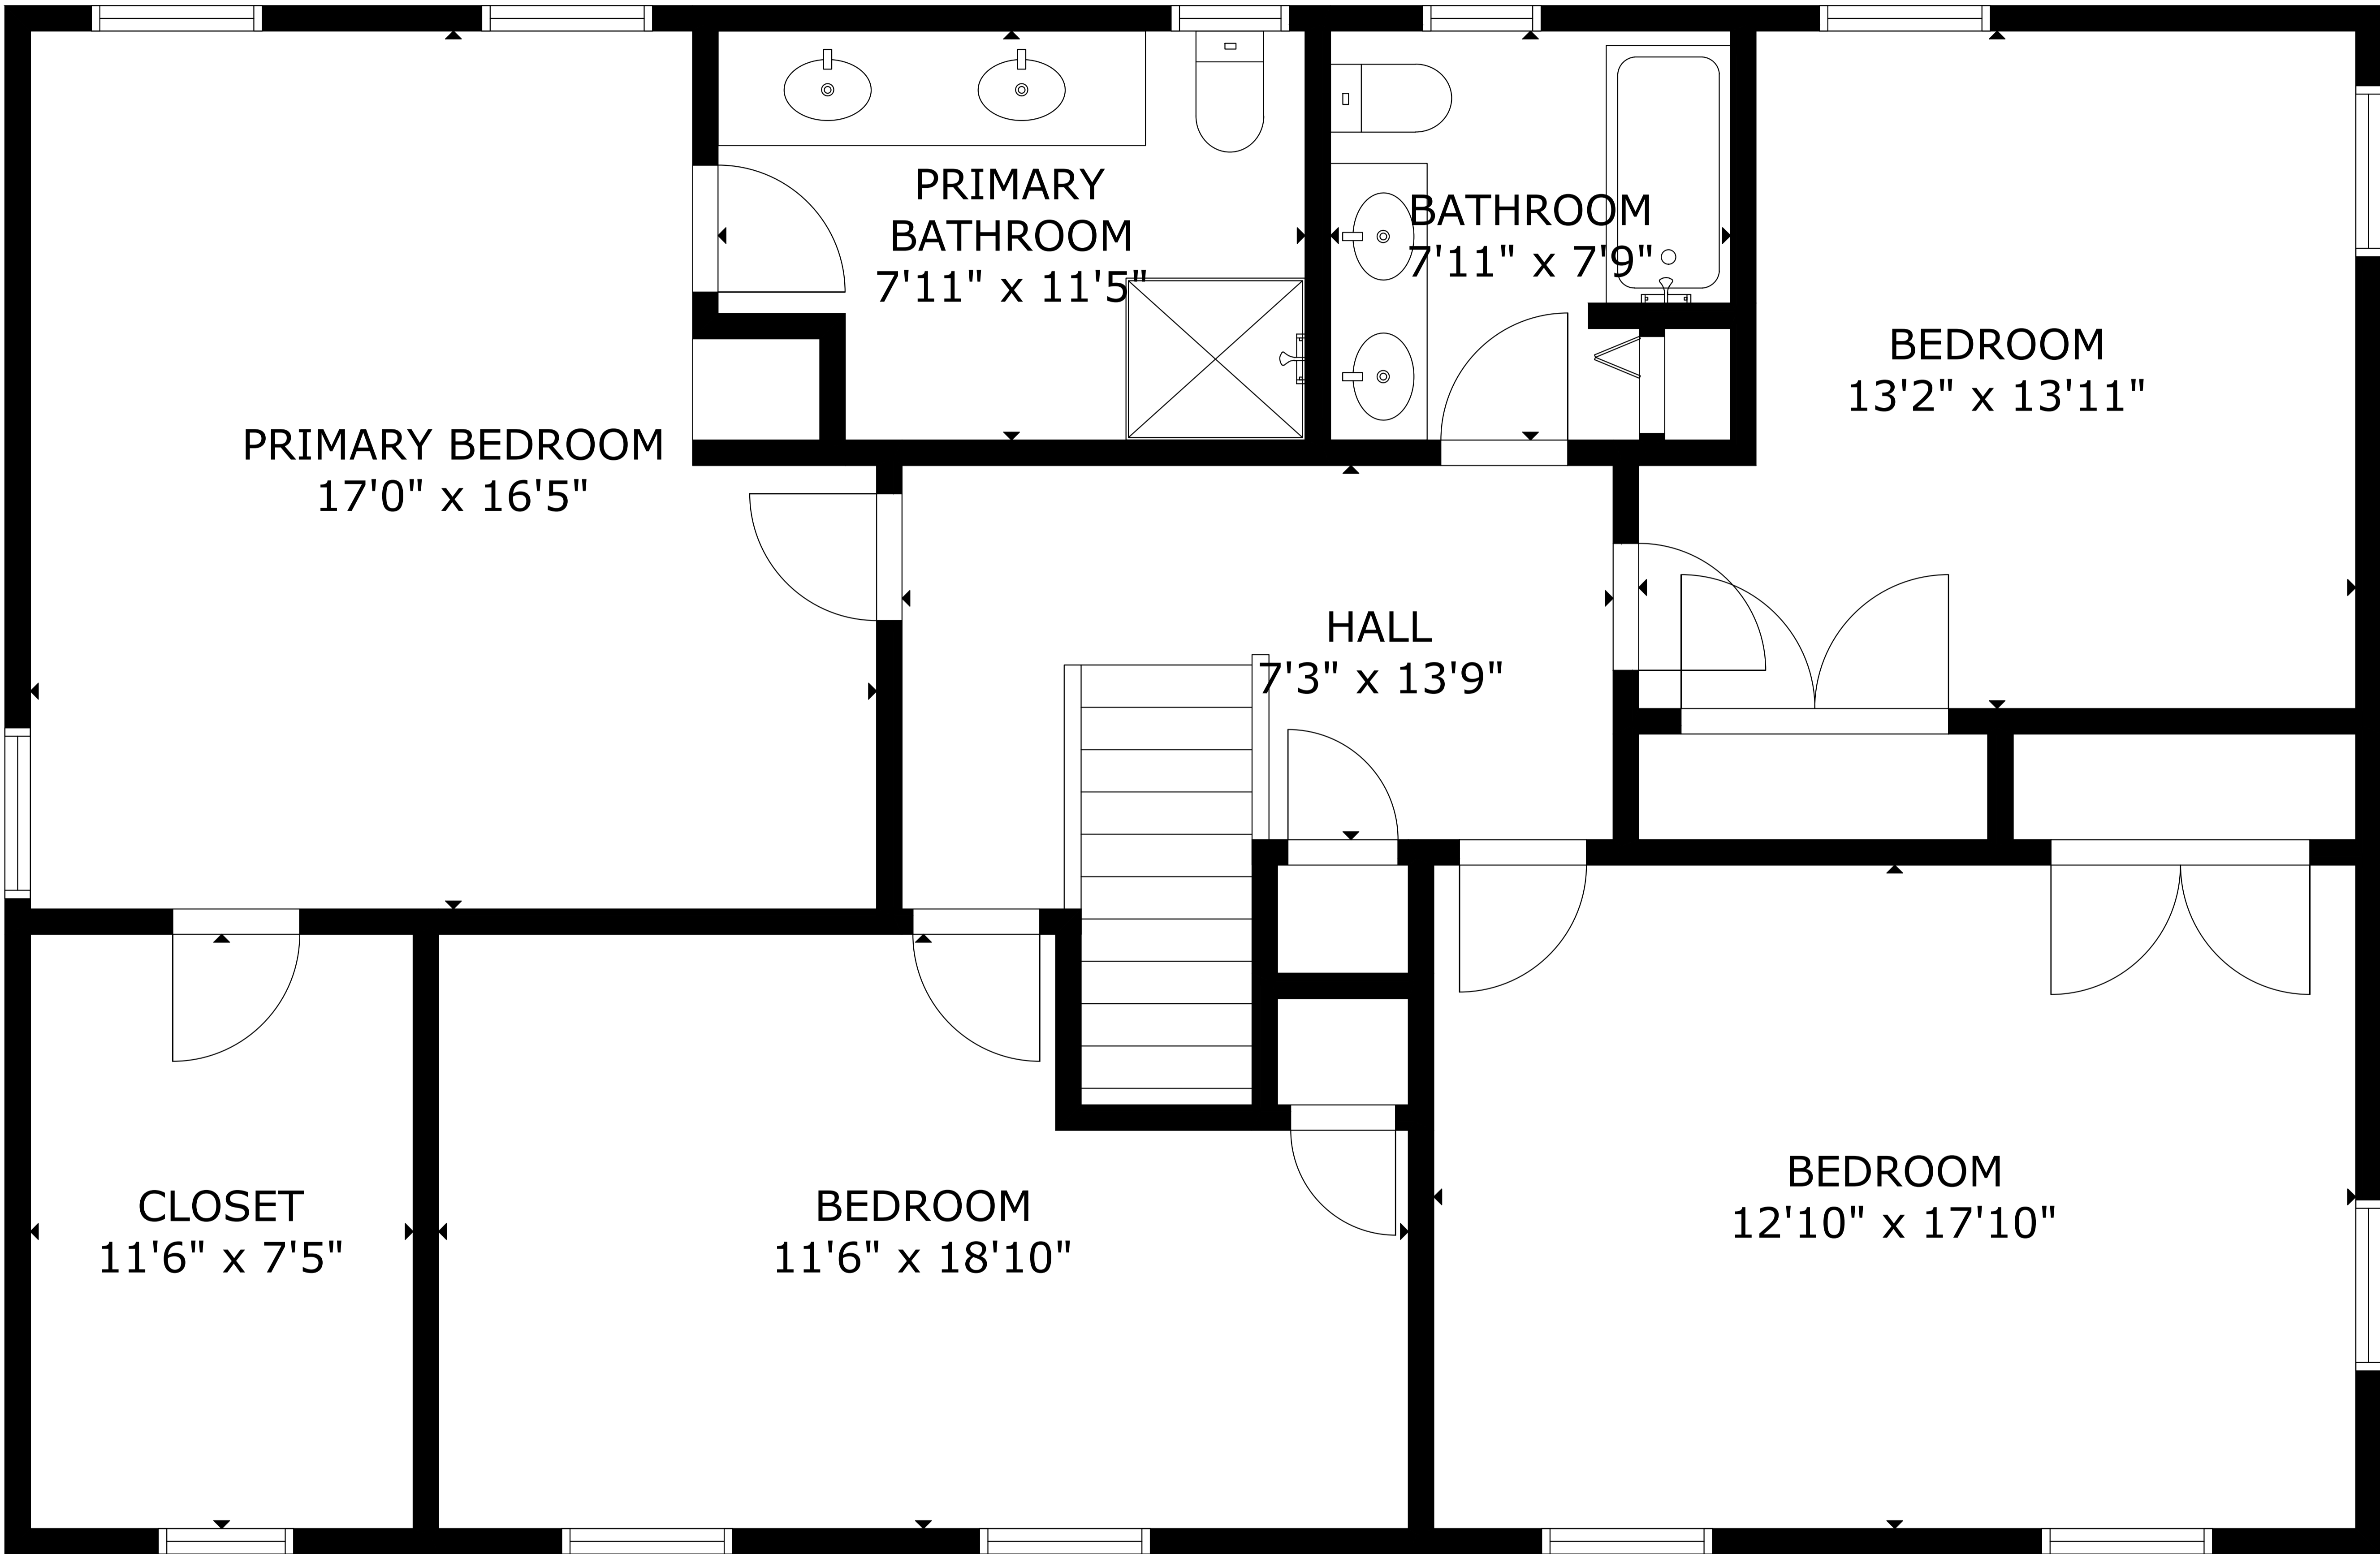

694 Blauvelt Dr, , Oradell, NJ, 07649, United States

GROSS INTERNAL AREA
TOTAL: 3712 sq.ft

LOWER FLOOR: 1129 sq.ft, FIRST FLOOR: 1276 sq.ft, SECOND FLOOR: 1307 sq.ft

EXCLUDED AREAS: GARAGE: 490 sq.ft, DECK: 972 sq.ft

THIS FLOOR PLAN IS PROVIDED FOR ILLUSTRATION PURPOSES ONLY WITH THE PERMISSION OF THE SELLER. ROOM POSITIONS AND DIMENSIONS ARE APPROXIMATE AND ARE NOT GUARANTEED TO BE EXACT OR TO SCALE. THE BUYER SHOULD CONFIRM MEASUREMENTS FOR ACCURACY