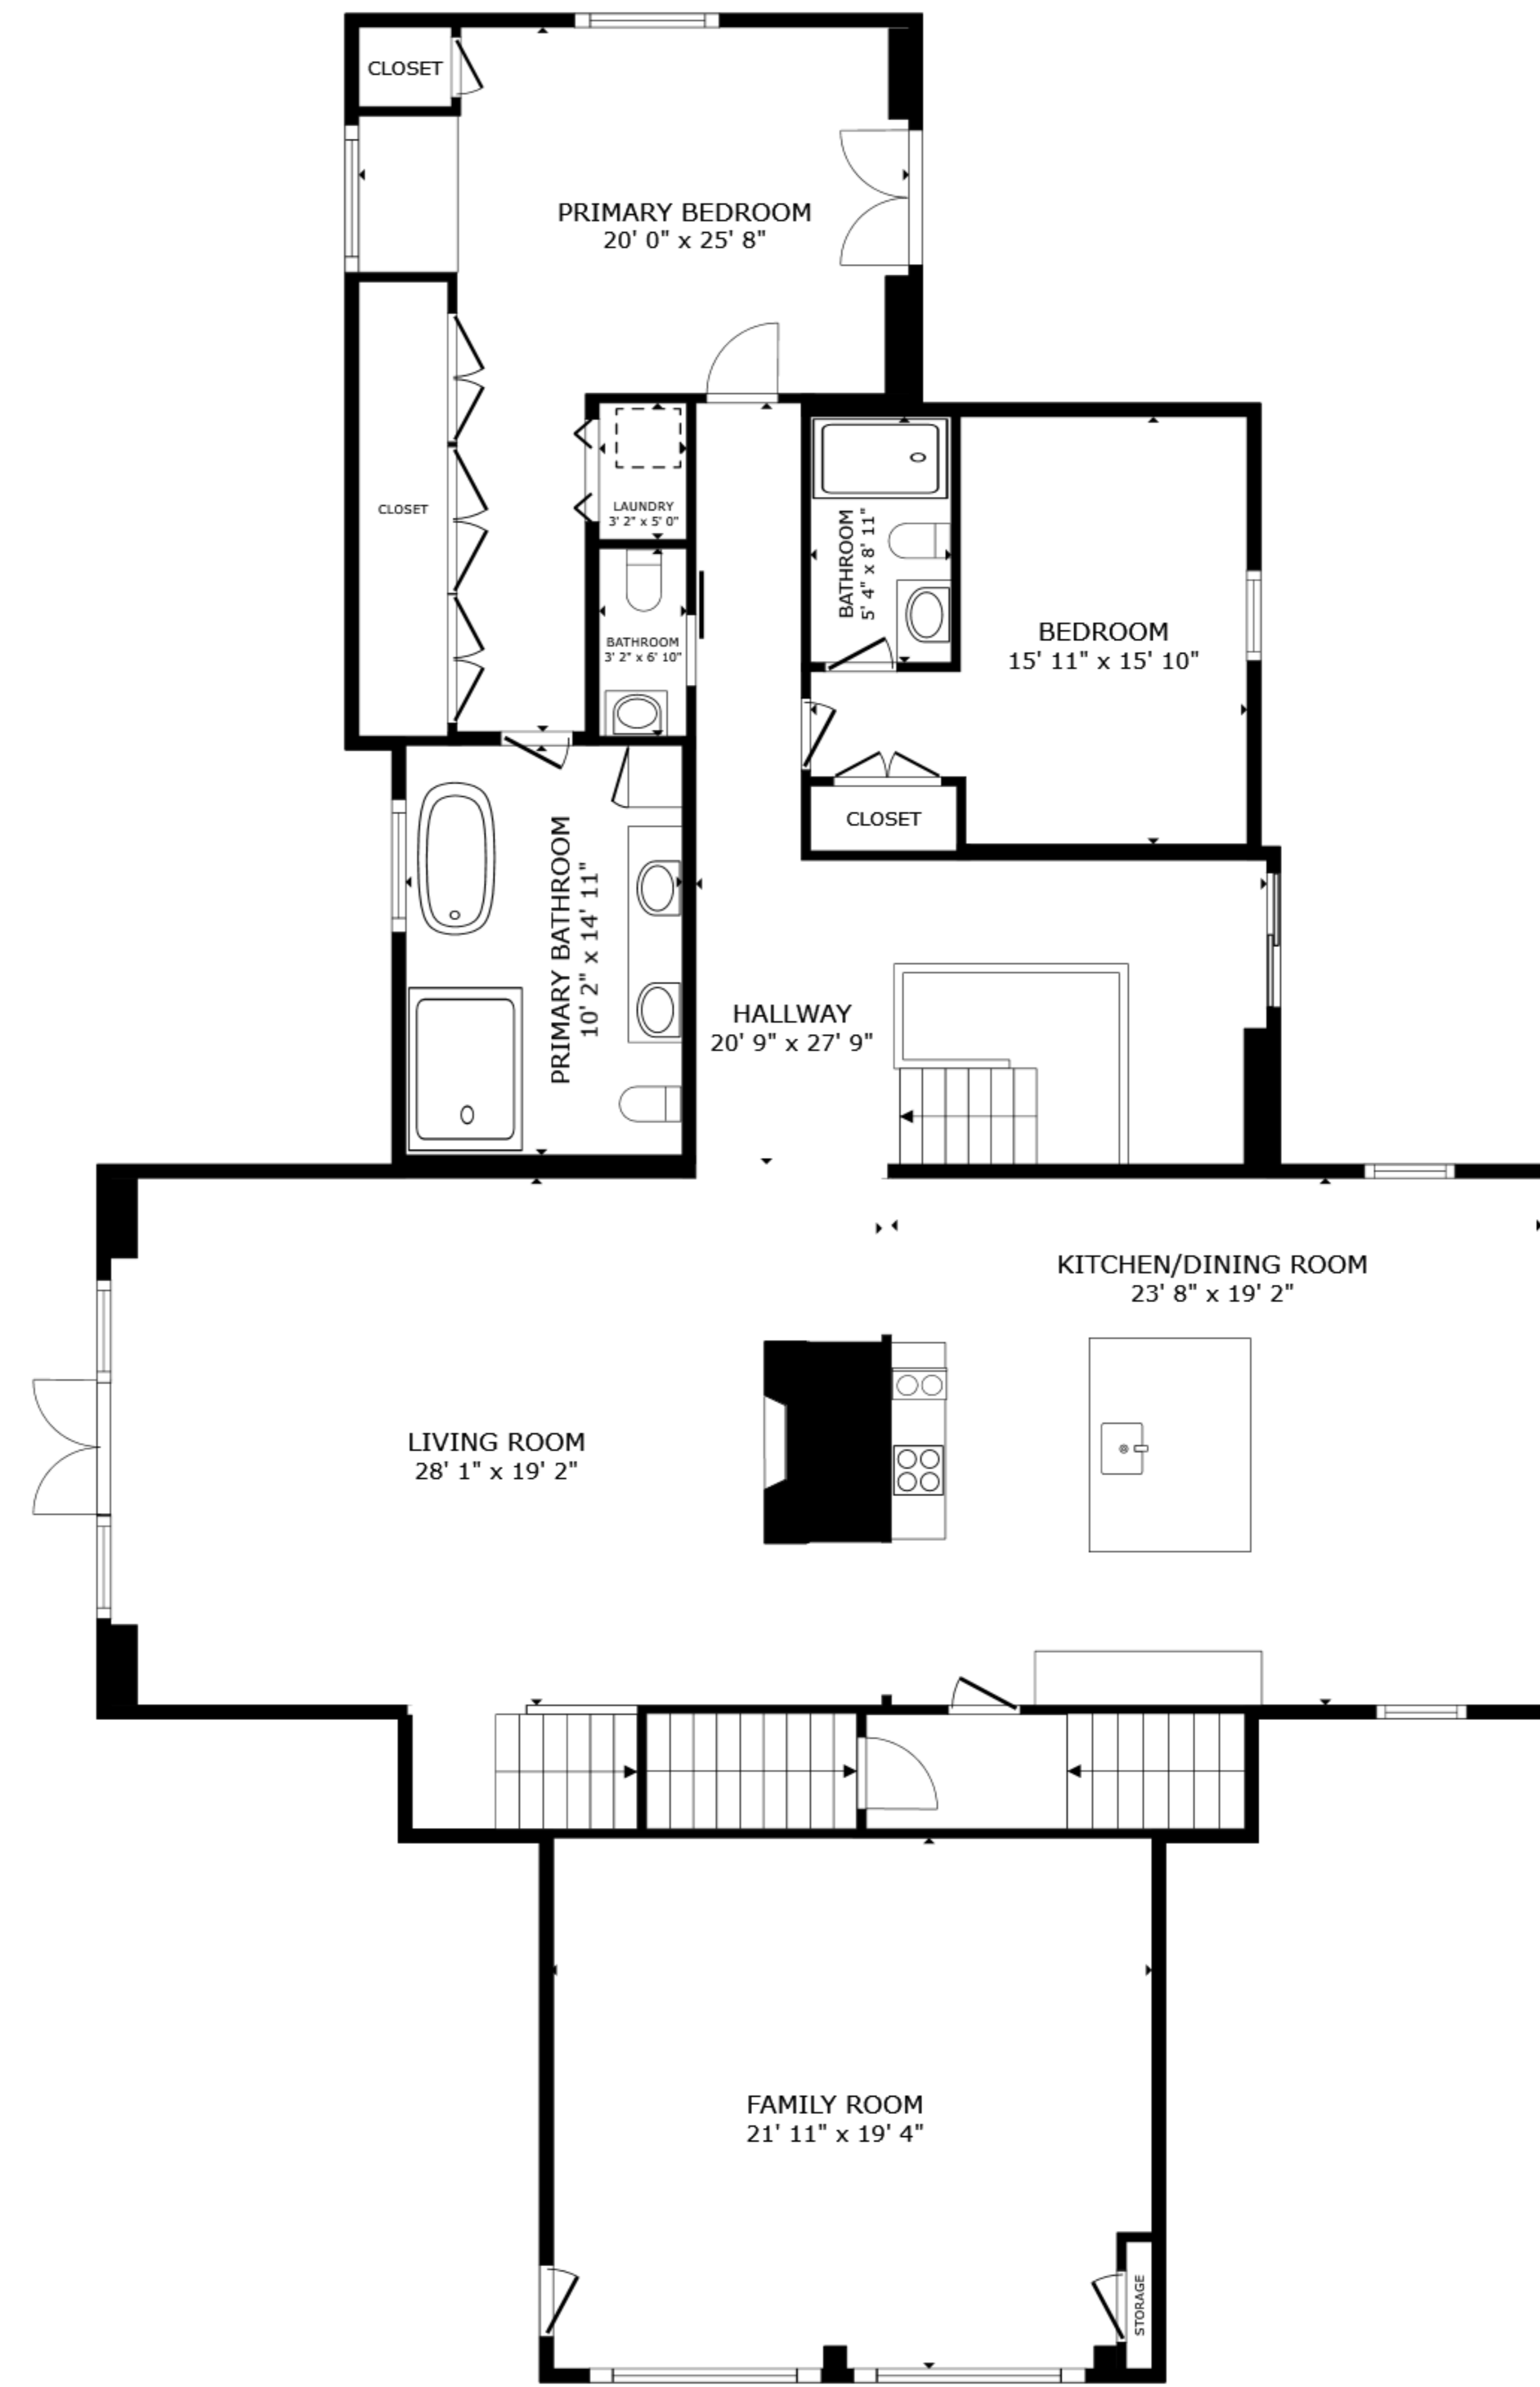

FLOOR 1

FLOOR 2

GROSS INTERNAL AREA
 FLOOR 1 2,113 sq.ft. FLOOR 2 2,727 sq.ft.
 TOTAL : 4,840 sq.ft.

SIZES AND DIMENSIONS ARE APPROXIMATE, ACTUAL MAY VARY.