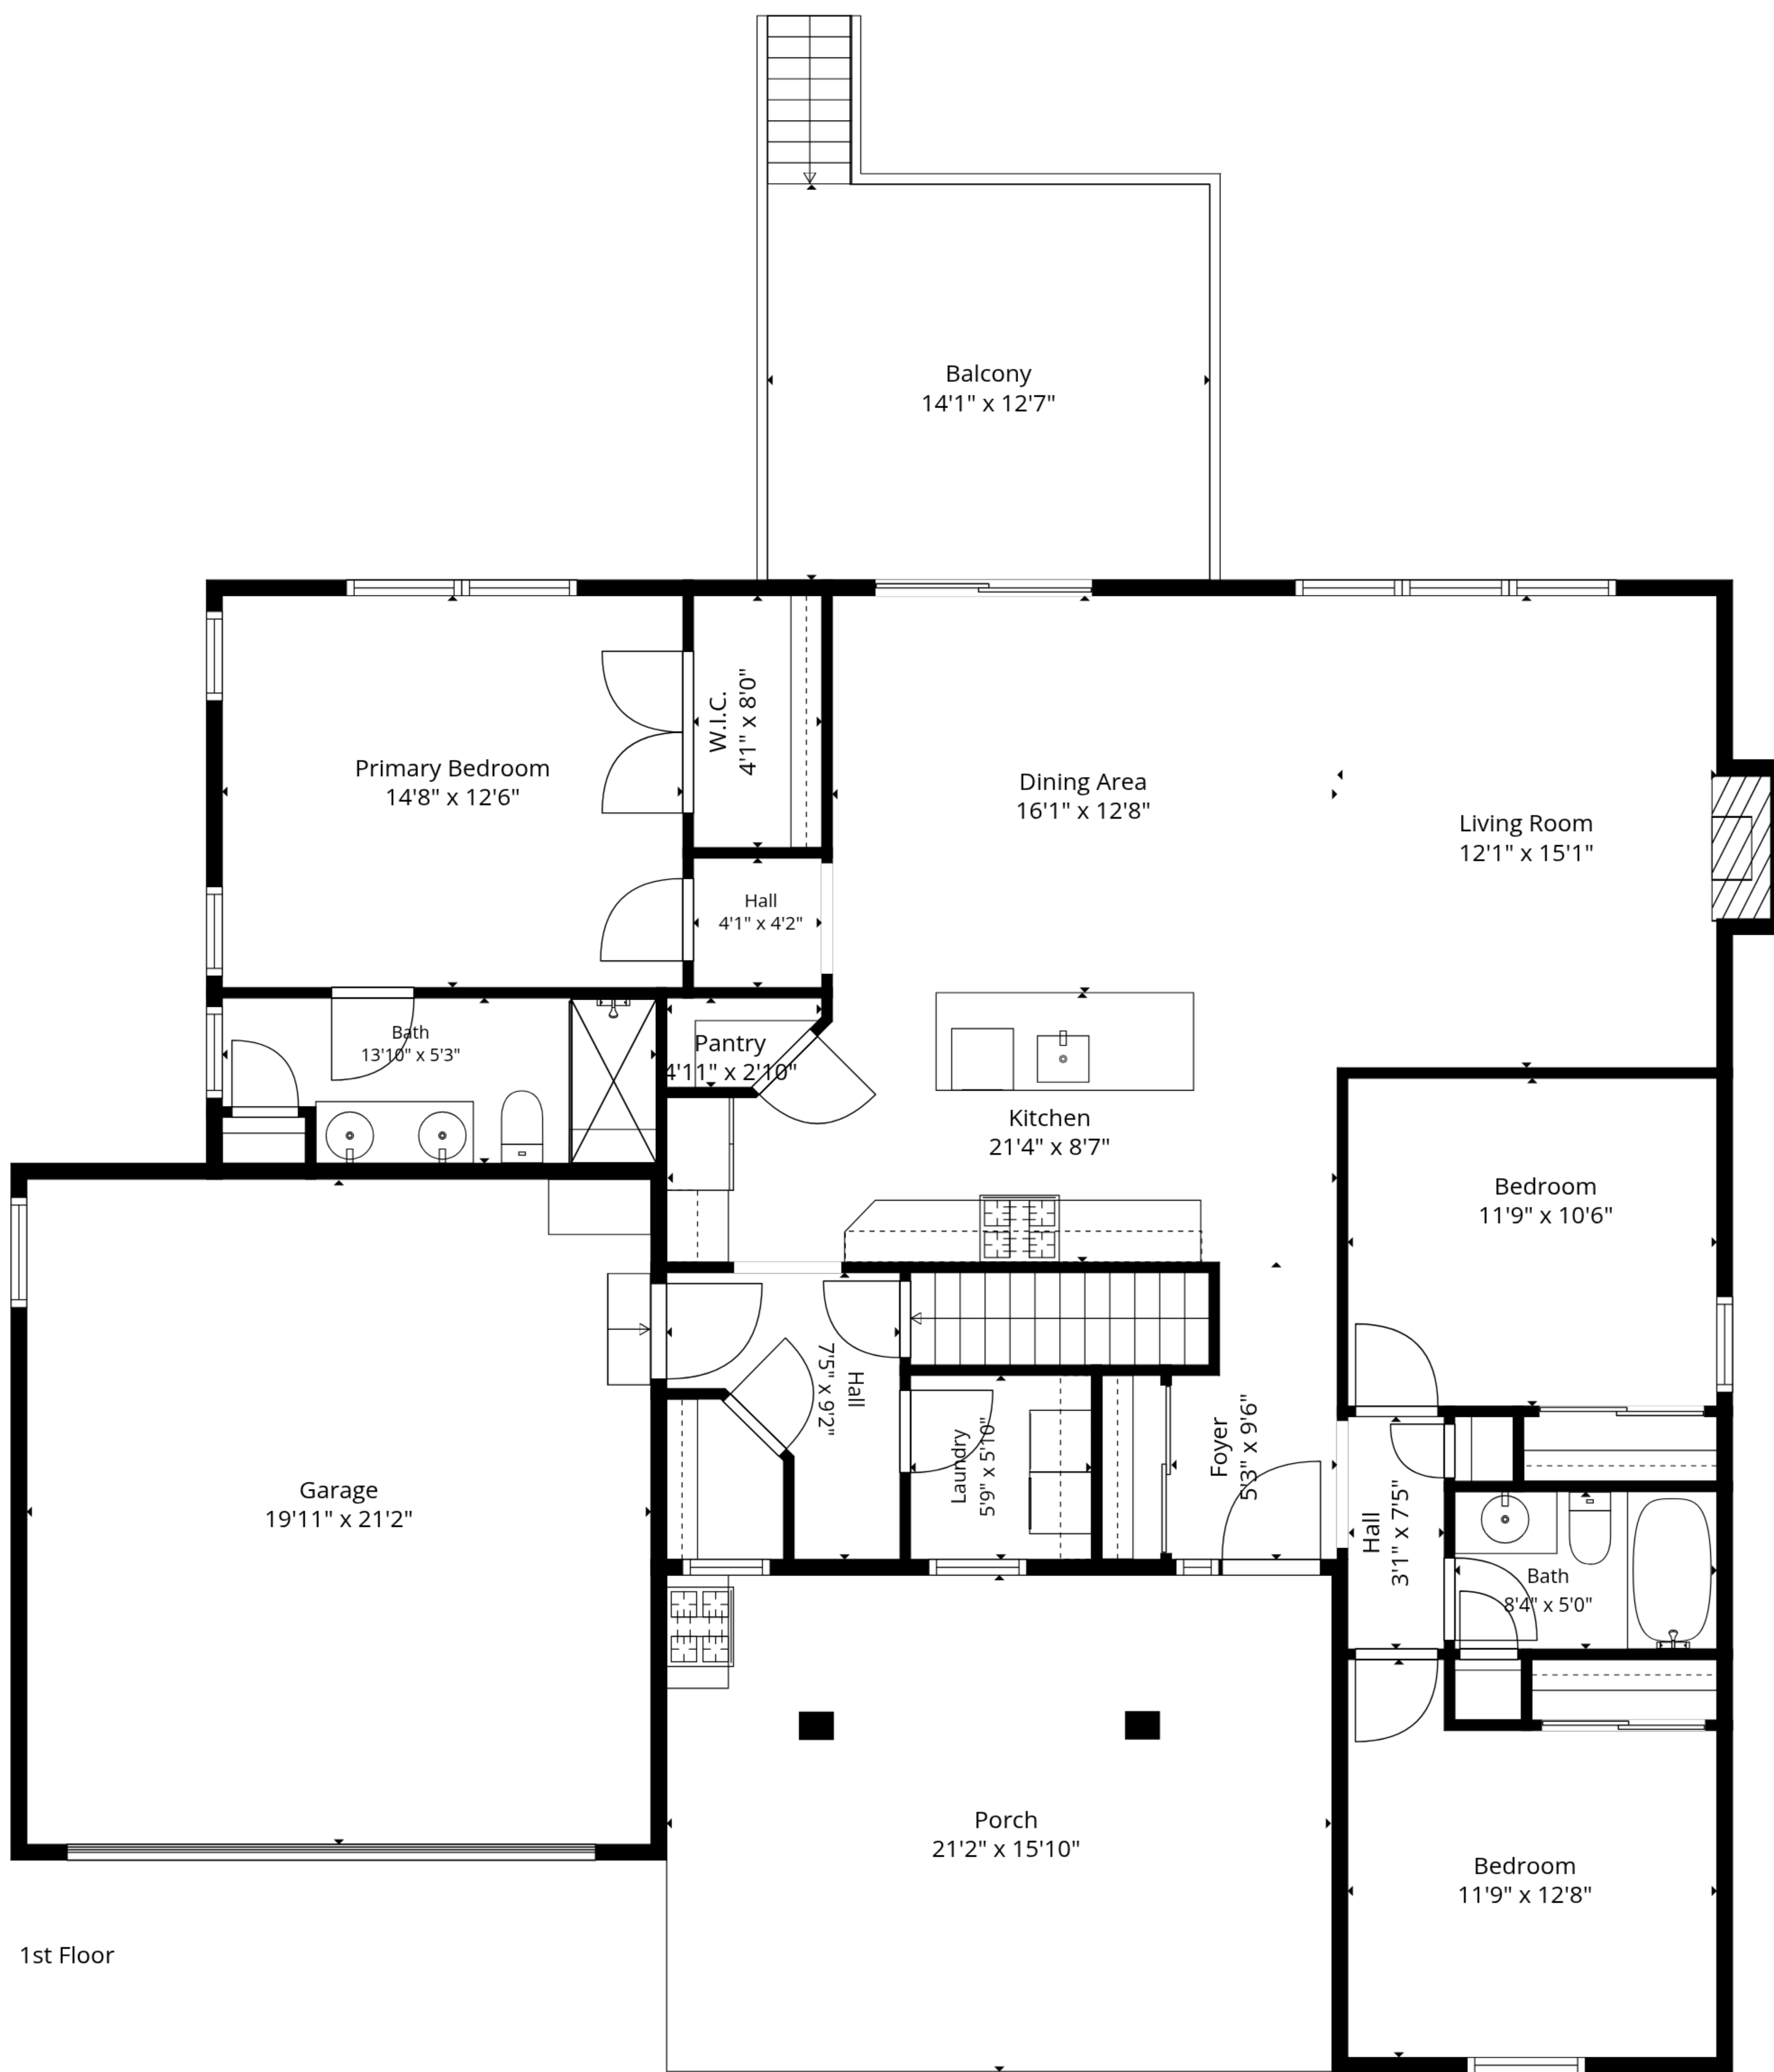

TOTAL: 2157 sq. ft

Basement: 677 sq. ft, 1st floor: 1480 sq. ft

EXCLUDED AREAS: STORAGE: 432 sq. ft, UTILITY: 364 sq. ft, GARAGE: 422 sq. ft,
PORCH: 336 sq. ft, BALCONY: 192 sq. ft, WALLS: 220 sq. ft

TOTAL: 2157 sq. ft

Basement: 677 sq. ft, 1st floor: 1480 sq. ft

EXCLUDED AREAS: STORAGE: 432 sq. ft, UTILITY: 364 sq. ft, GARAGE: 422 sq. ft,
 PORCH: 336 sq. ft, BALCONY: 192 sq. ft, WALLS: 220 sq. ft

1st Floor

Basement

TOTAL: 2157 sq. ft
 Basement: 677 sq. ft, 1st floor: 1480 sq. ft
 EXCLUDED AREAS: STORAGE: 432 sq. ft, UTILITY: 364 sq. ft, GARAGE: 422 sq. ft,
 PORCH: 336 sq. ft, BALCONY: 192 sq. ft, WALLS: 220 sq. ft