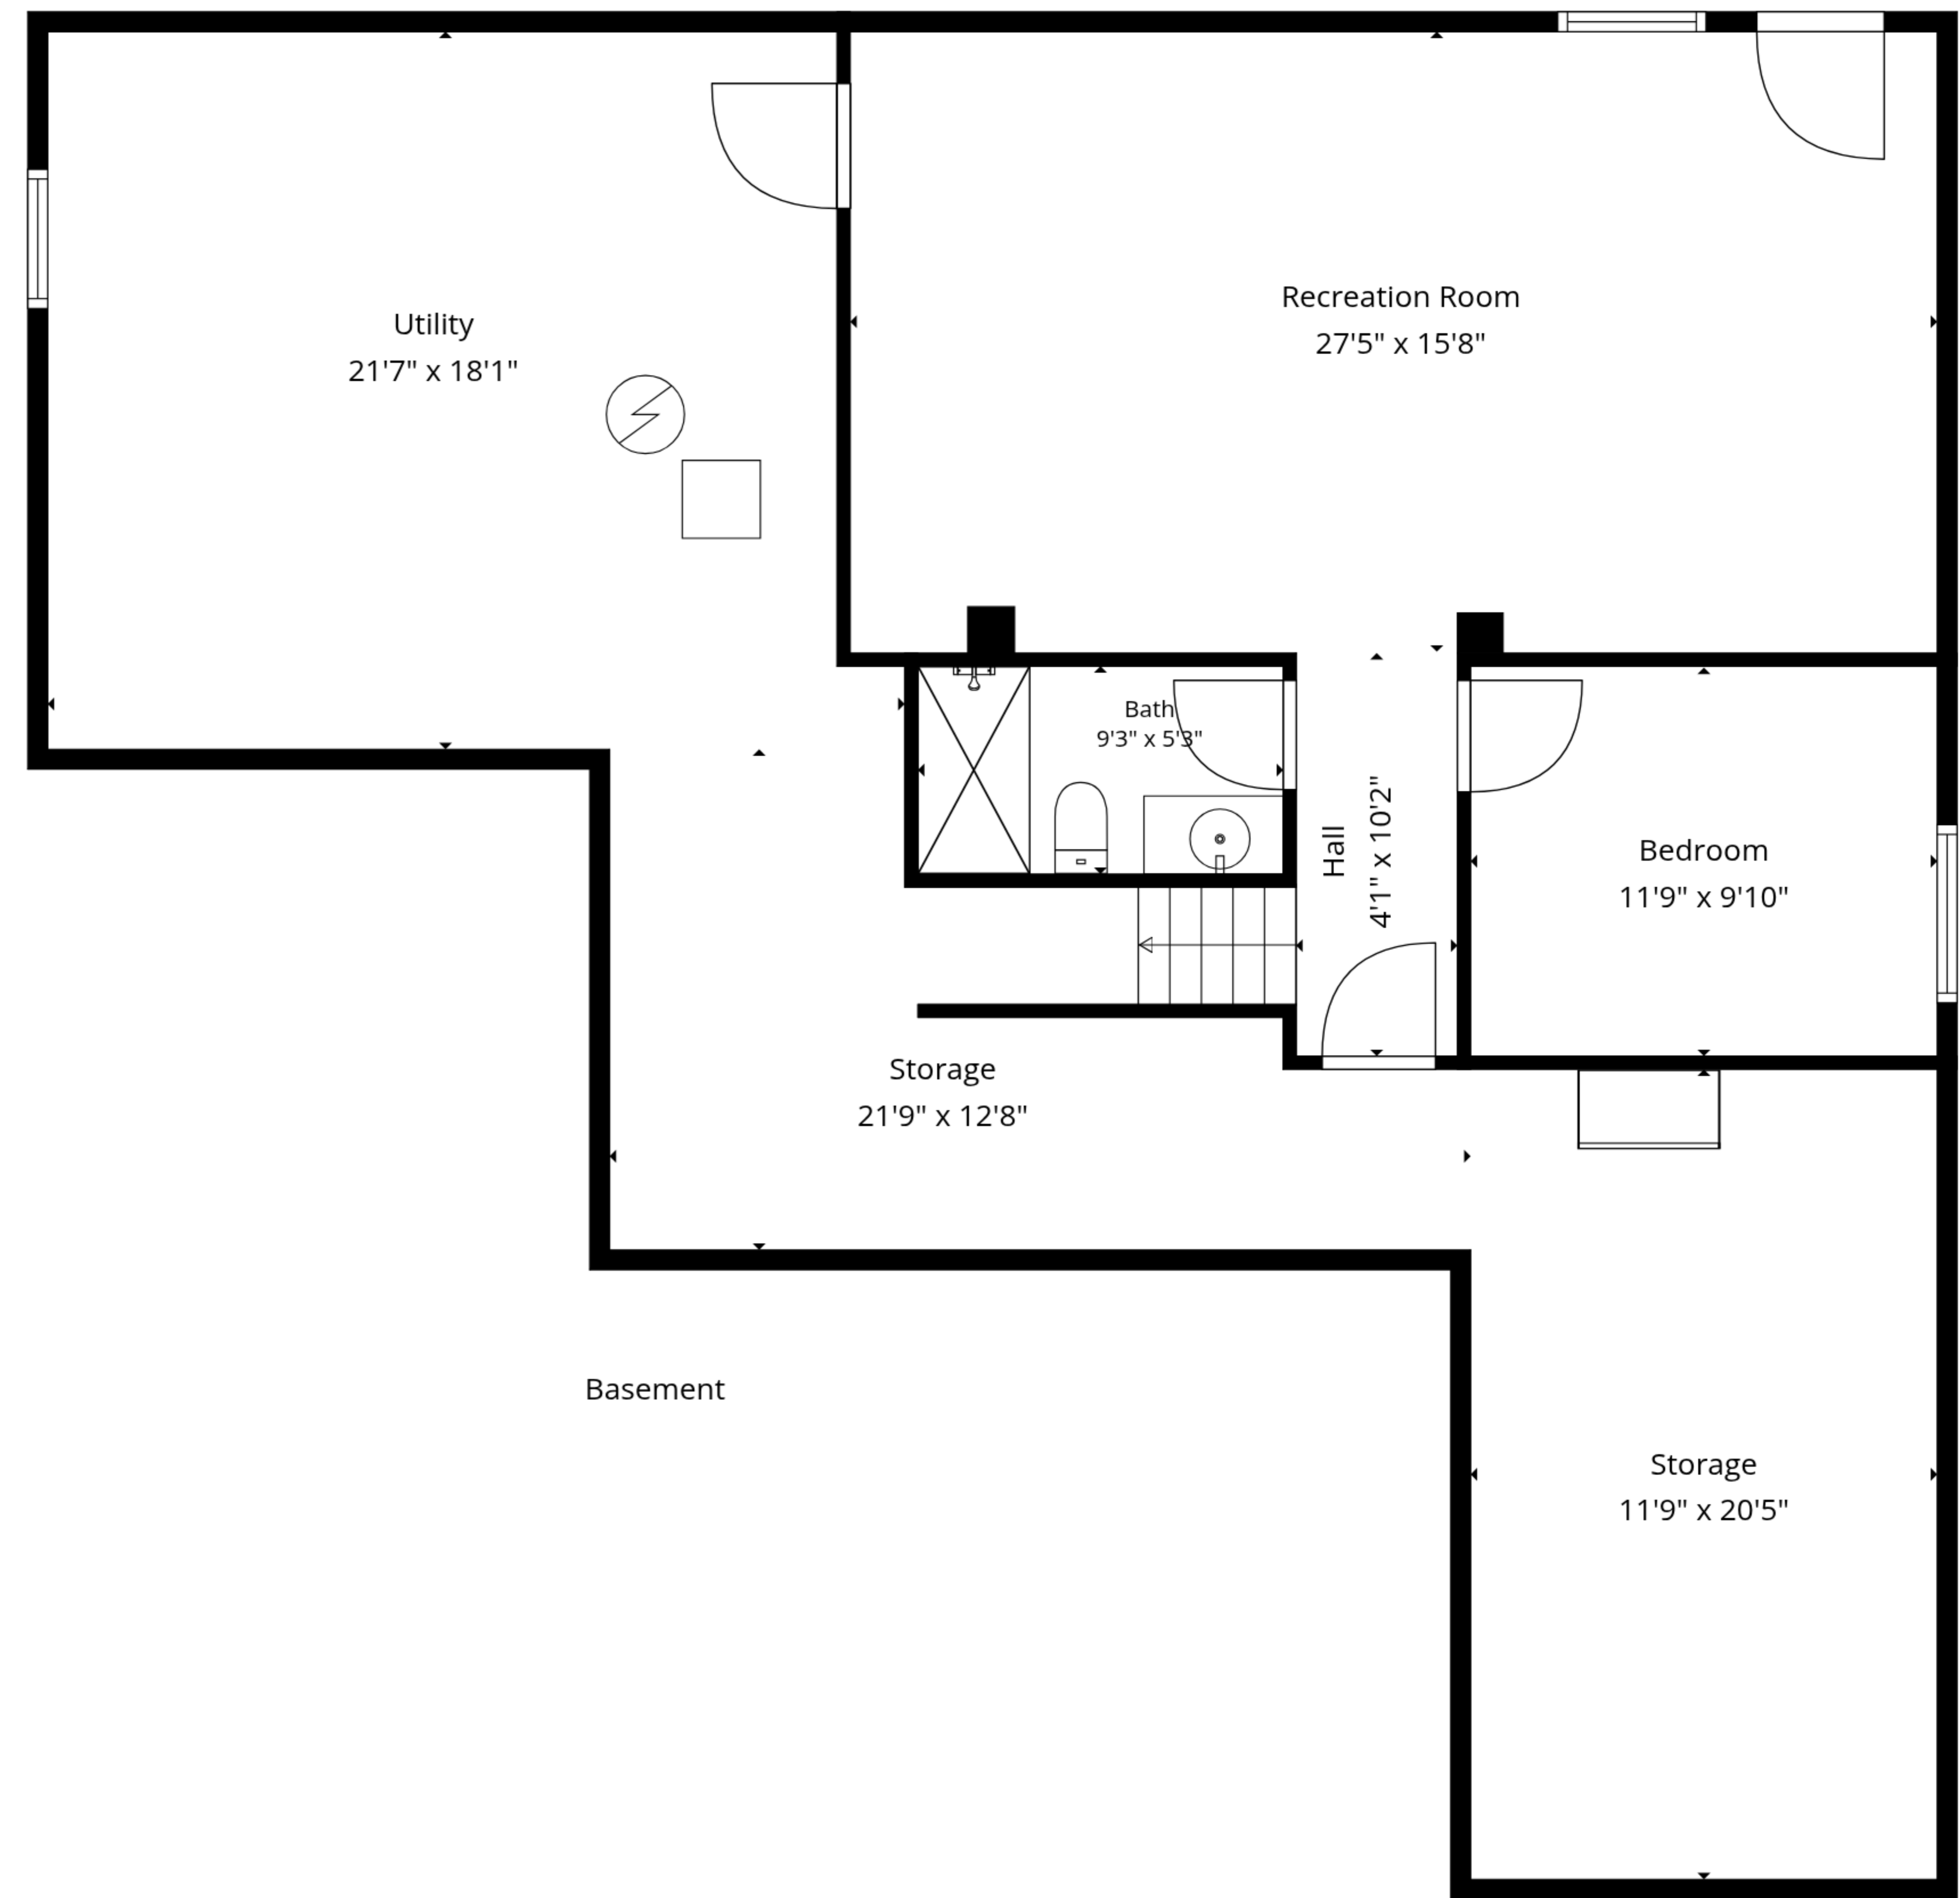

TOTAL: 2157 sq. ft

Basement: 677 sq. ft, 1st floor: 1480 sq. ft

EXCLUDED AREAS: STORAGE: 432 sq. ft, UTILITY: 364 sq. ft, GARAGE: 422 sq. ft,
PORCH: 336 sq. ft, BALCONY: 192 sq. ft, WALLS: 220 sq. ft

TOTAL: 2157 sq. ft

Basement: 677 sq. ft, 1st floor: 1480 sq. ft

EXCLUDED AREAS: STORAGE: 432 sq. ft, UTILITY: 364 sq. ft, GARAGE: 422 sq. ft,
 PORCH: 336 sq. ft, BALCONY: 192 sq. ft, WALLS: 220 sq. ft

1st Floor

Basement

TOTAL: 2157 sq. ft
 Basement: 677 sq. ft, 1st floor: 1480 sq. ft
 EXCLUDED AREAS: STORAGE: 432 sq. ft, UTILITY: 364 sq. ft, GARAGE: 422 sq. ft,
 PORCH: 336 sq. ft, BALCONY: 192 sq. ft, WALLS: 220 sq. ft