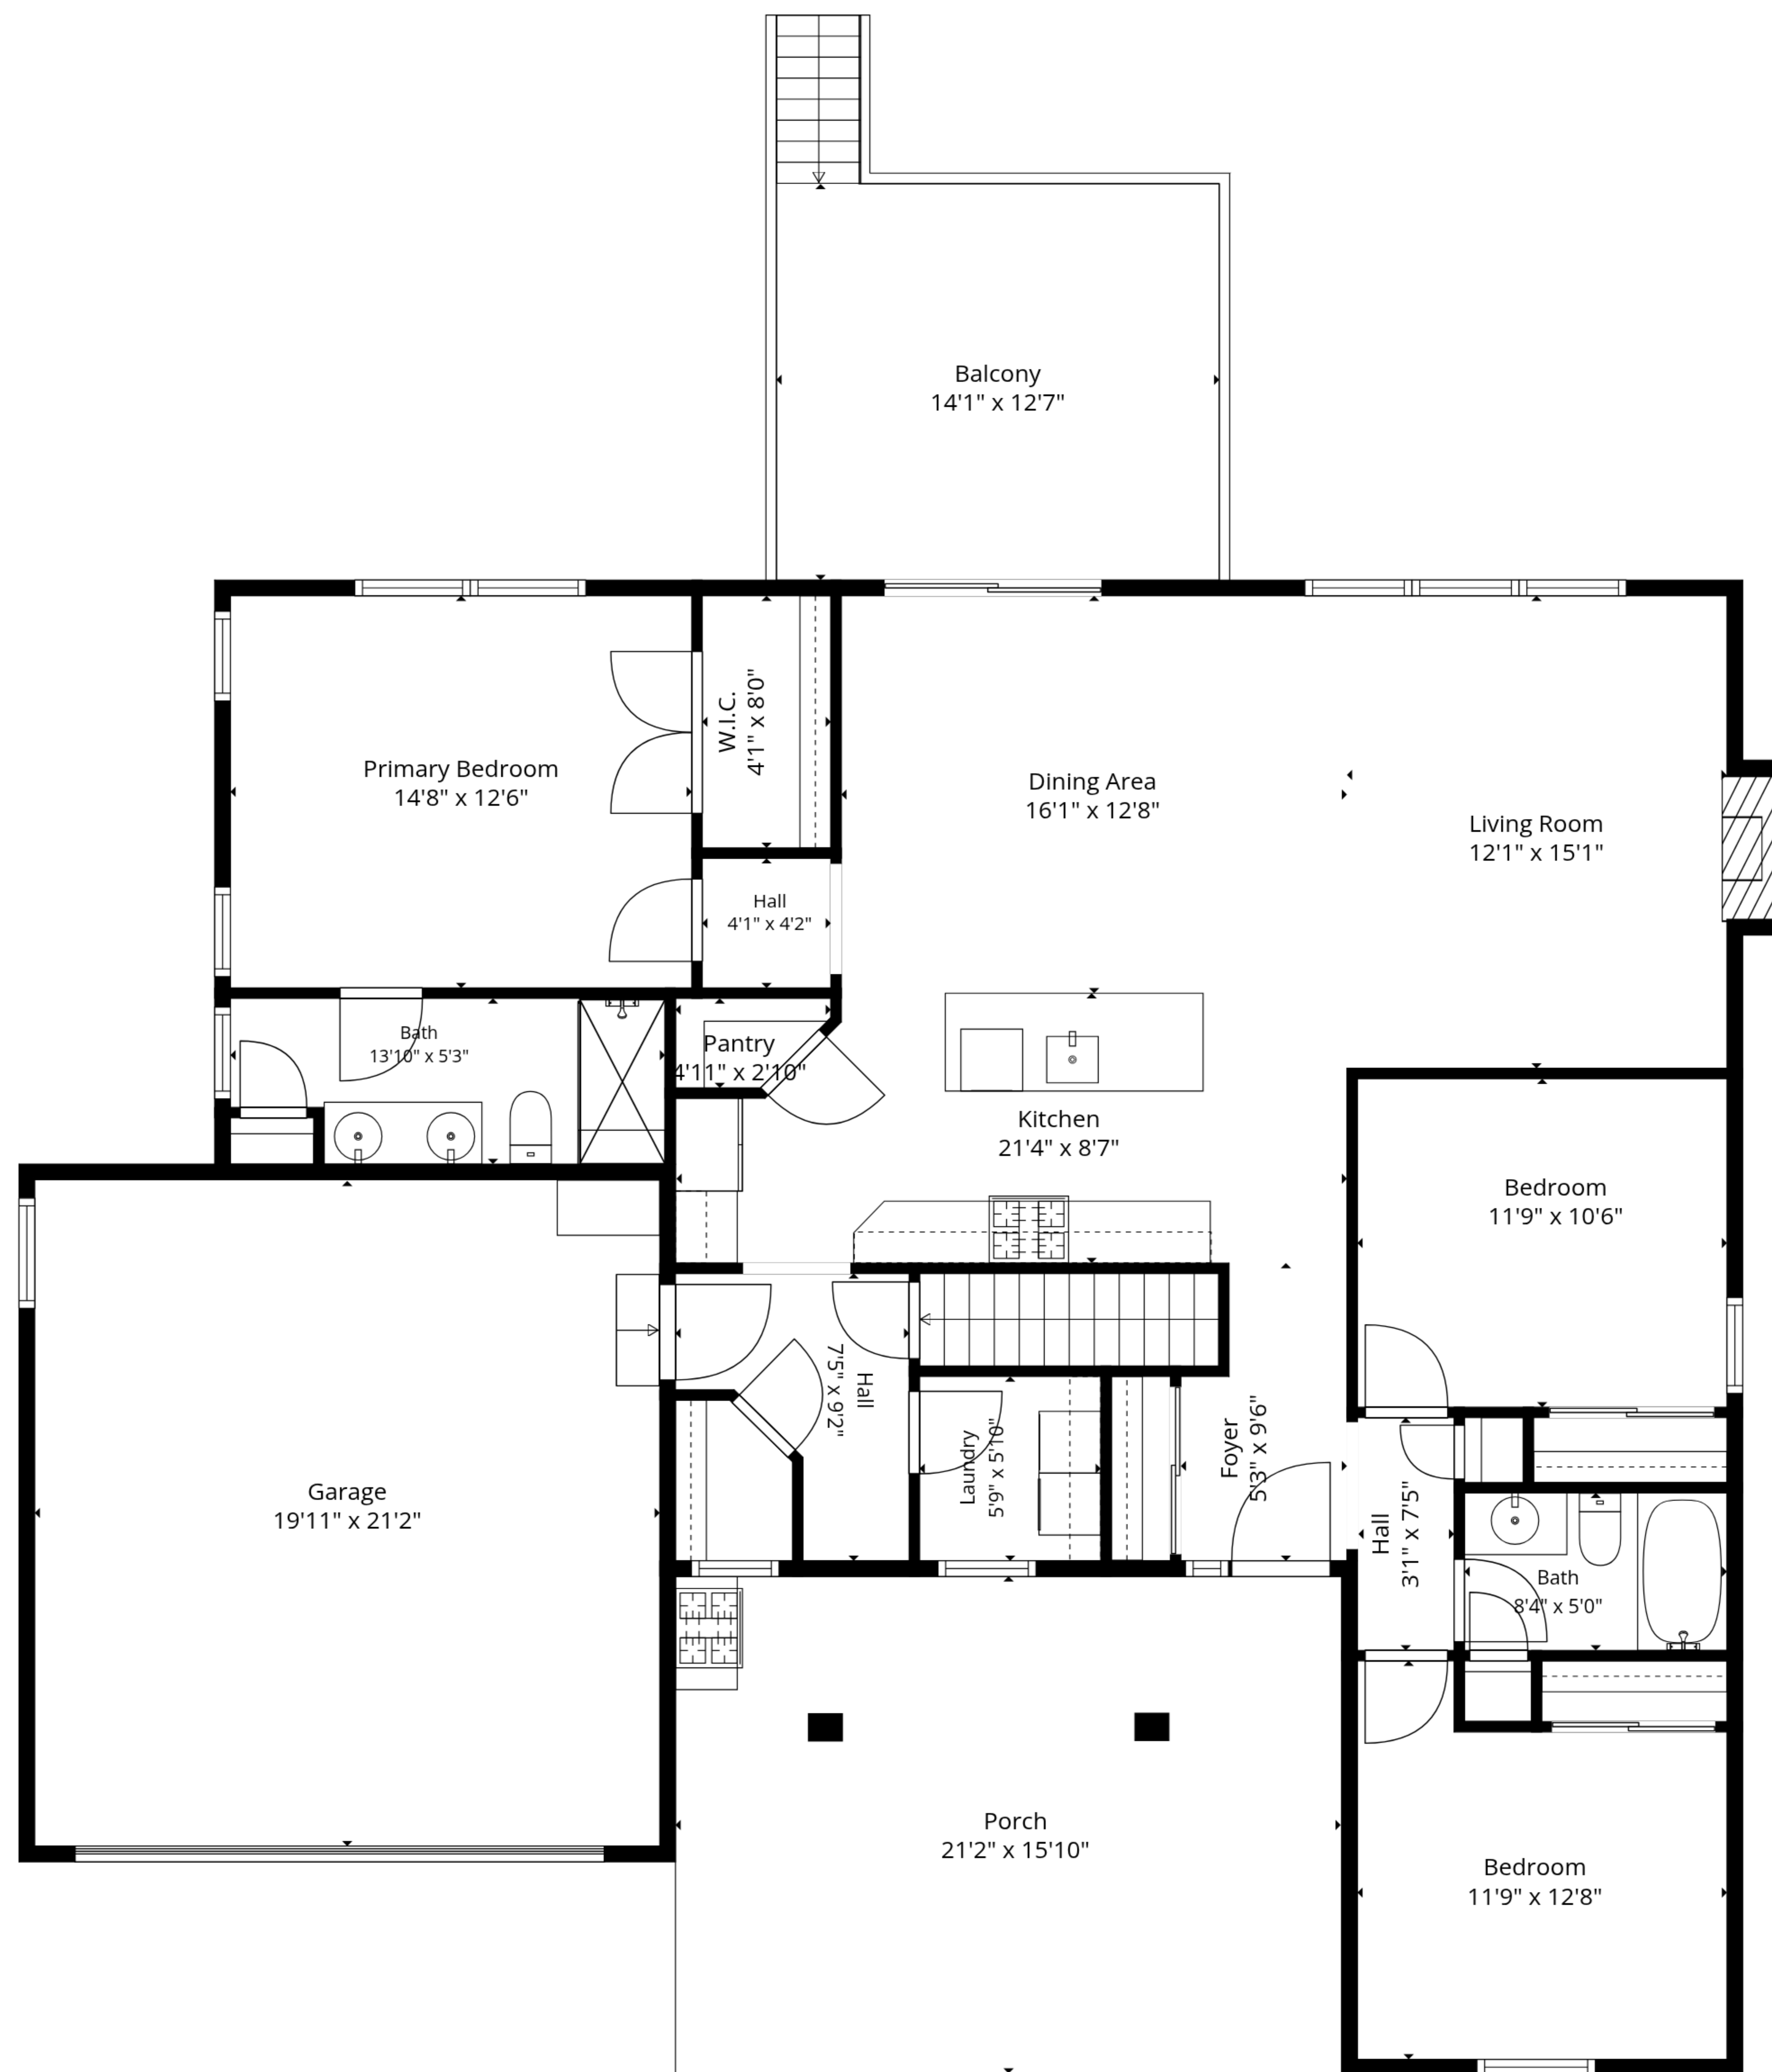

TOTAL: 2157 sq. ft

Basement: 677 sq. ft, 1st floor: 1480 sq. ft

EXCLUDED AREAS: STORAGE: 432 sq. ft, UTILITY: 364 sq. ft, GARAGE: 422 sq. ft,
PORCH: 336 sq. ft, BALCONY: 192 sq. ft, WALLS: 220 sq. ft

TOTAL: 2157 sq. ft

Basement: 677 sq. ft, 1st floor: 1480 sq. ft

EXCLUDED AREAS: STORAGE: 432 sq. ft, UTILITY: 364 sq. ft, GARAGE: 422 sq. ft,
 PORCH: 336 sq. ft, BALCONY: 192 sq. ft, WALLS: 220 sq. ft

1st Floor

Basement

TOTAL: 2157 sq. ft
 Basement: 677 sq. ft, 1st floor: 1480 sq. ft
 EXCLUDED AREAS: STORAGE: 432 sq. ft, UTILITY: 364 sq. ft, GARAGE: 422 sq. ft,
 PORCH: 336 sq. ft, BALCONY: 192 sq. ft, WALLS: 220 sq. ft