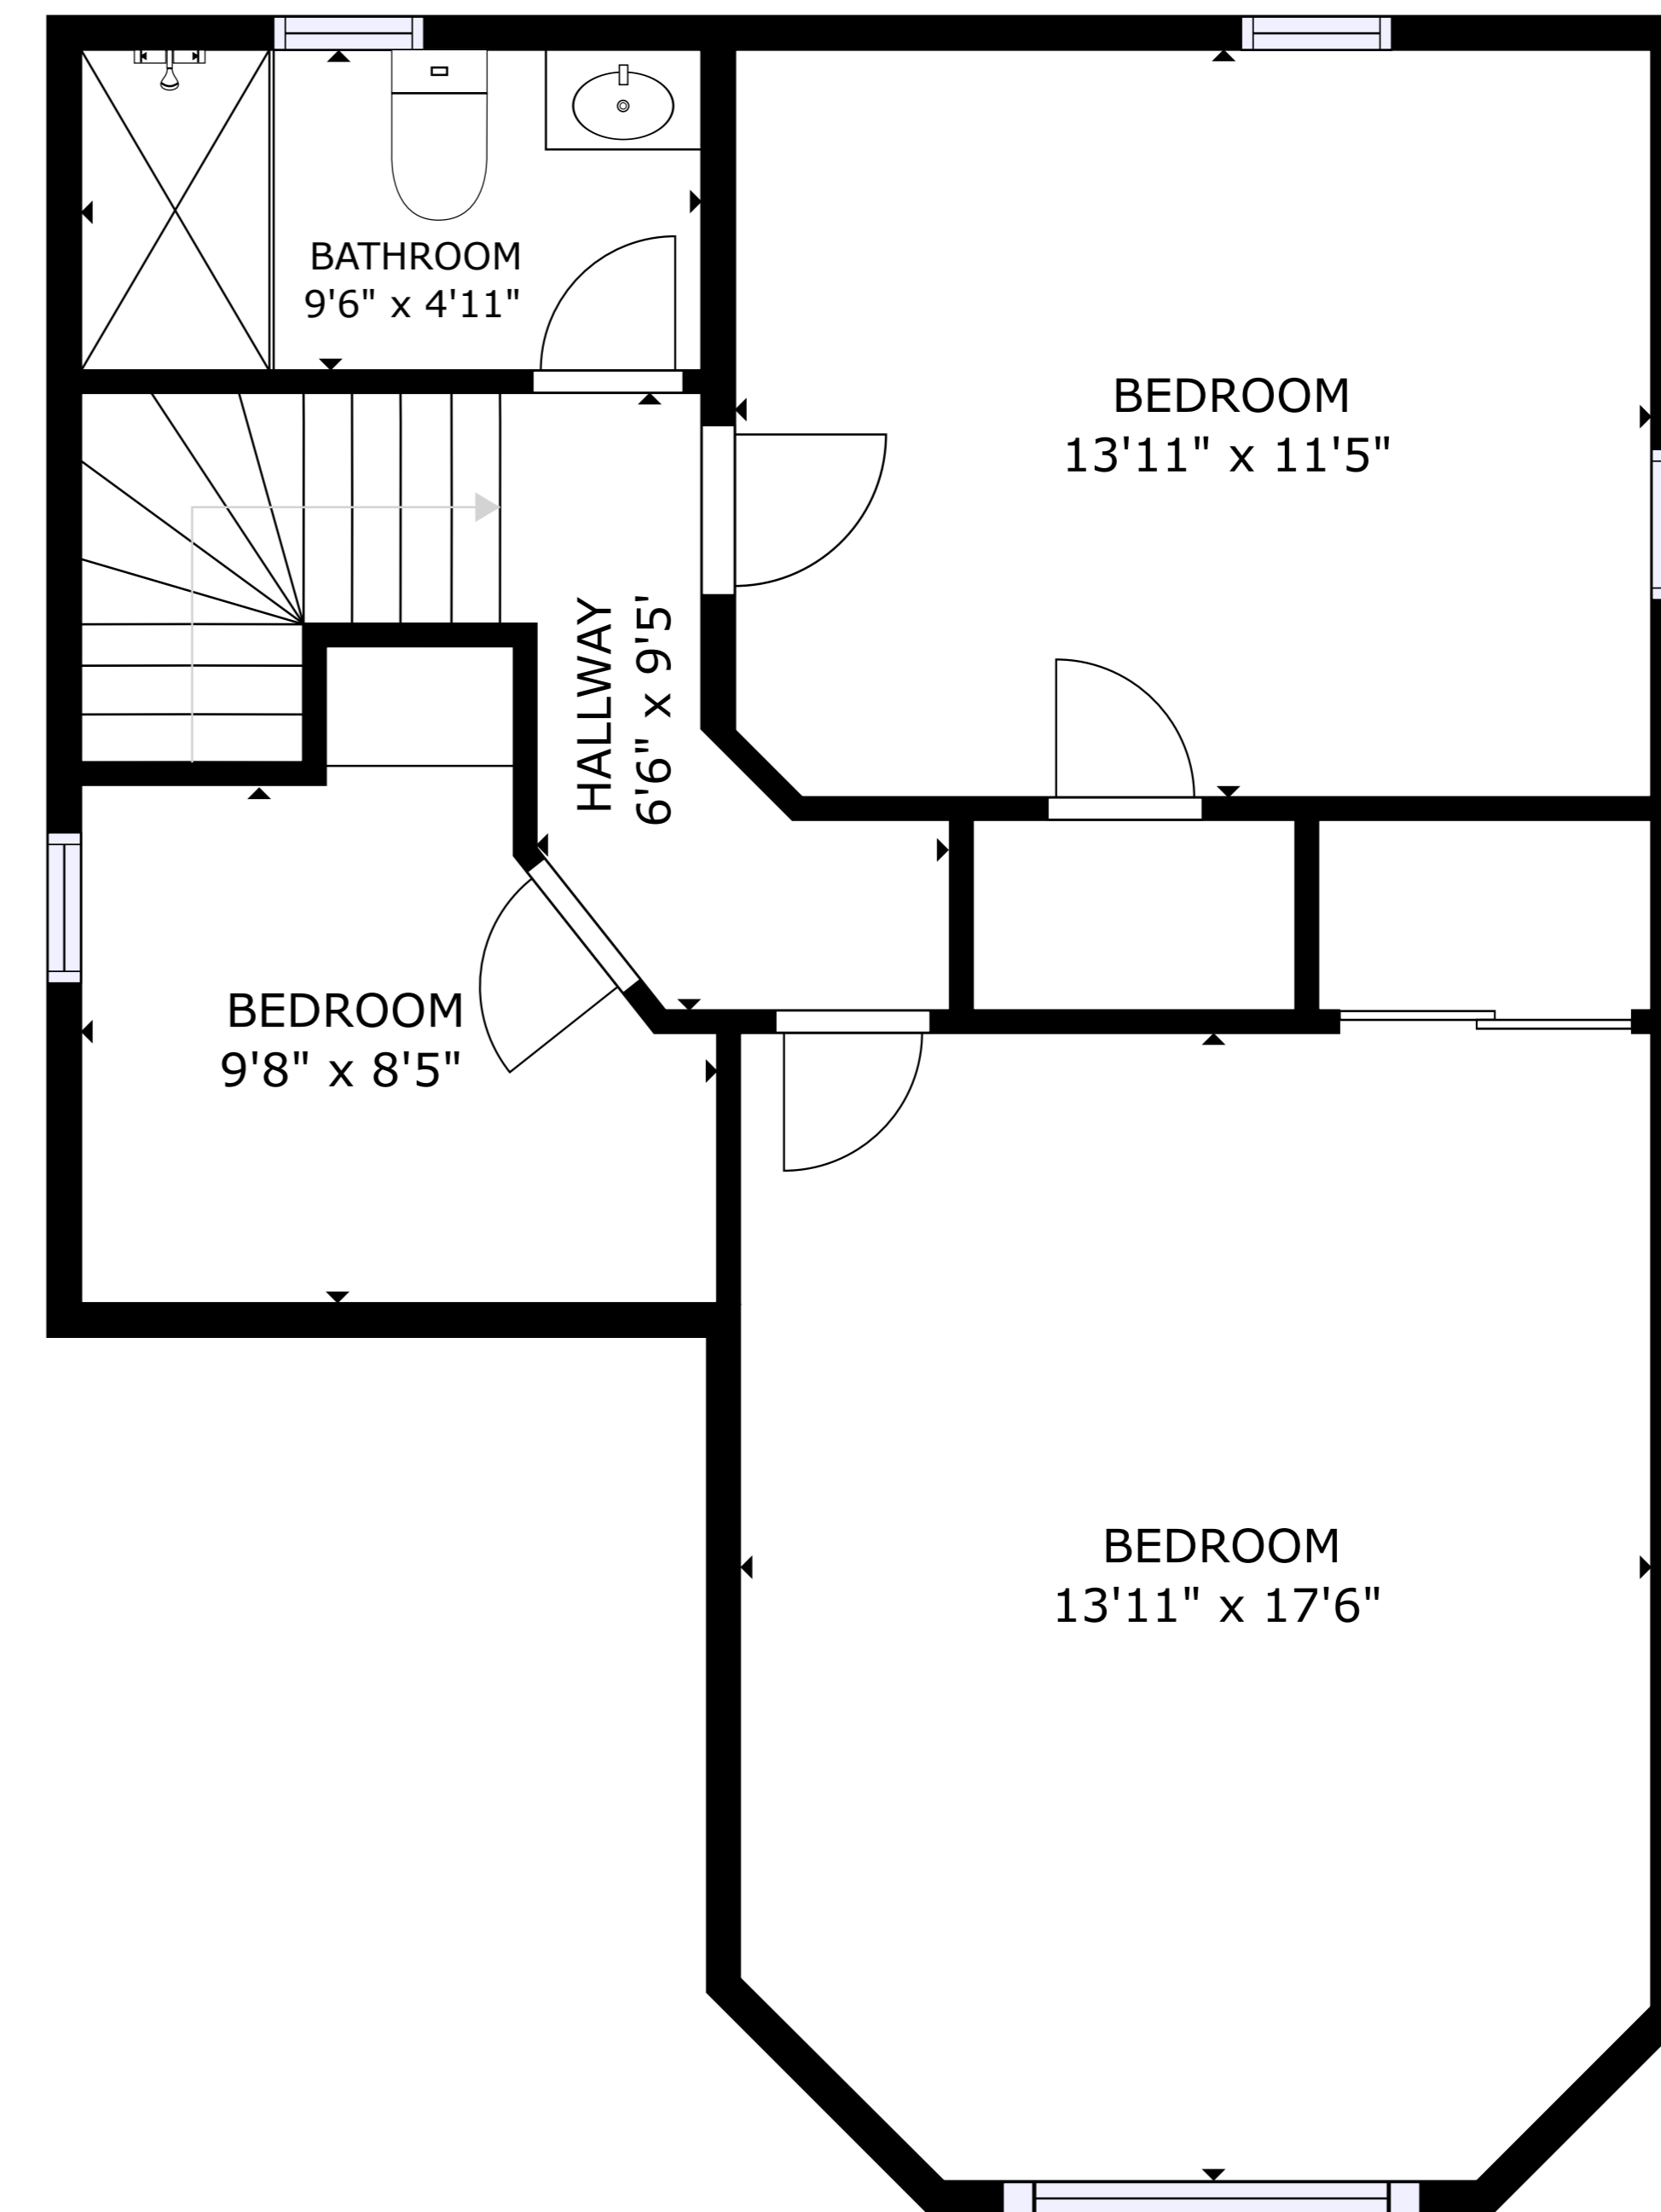

FLOOR 1

FLOOR 2

GROSS INTERNAL AREA
 FLOOR 1: 1297 sq ft, FLOOR 2: 632 sq ft
 TOTAL: 1929 sq ft
 SIZES AND DIMENSIONS ARE APPROXIMATE, ACTUAL MAY VARY.