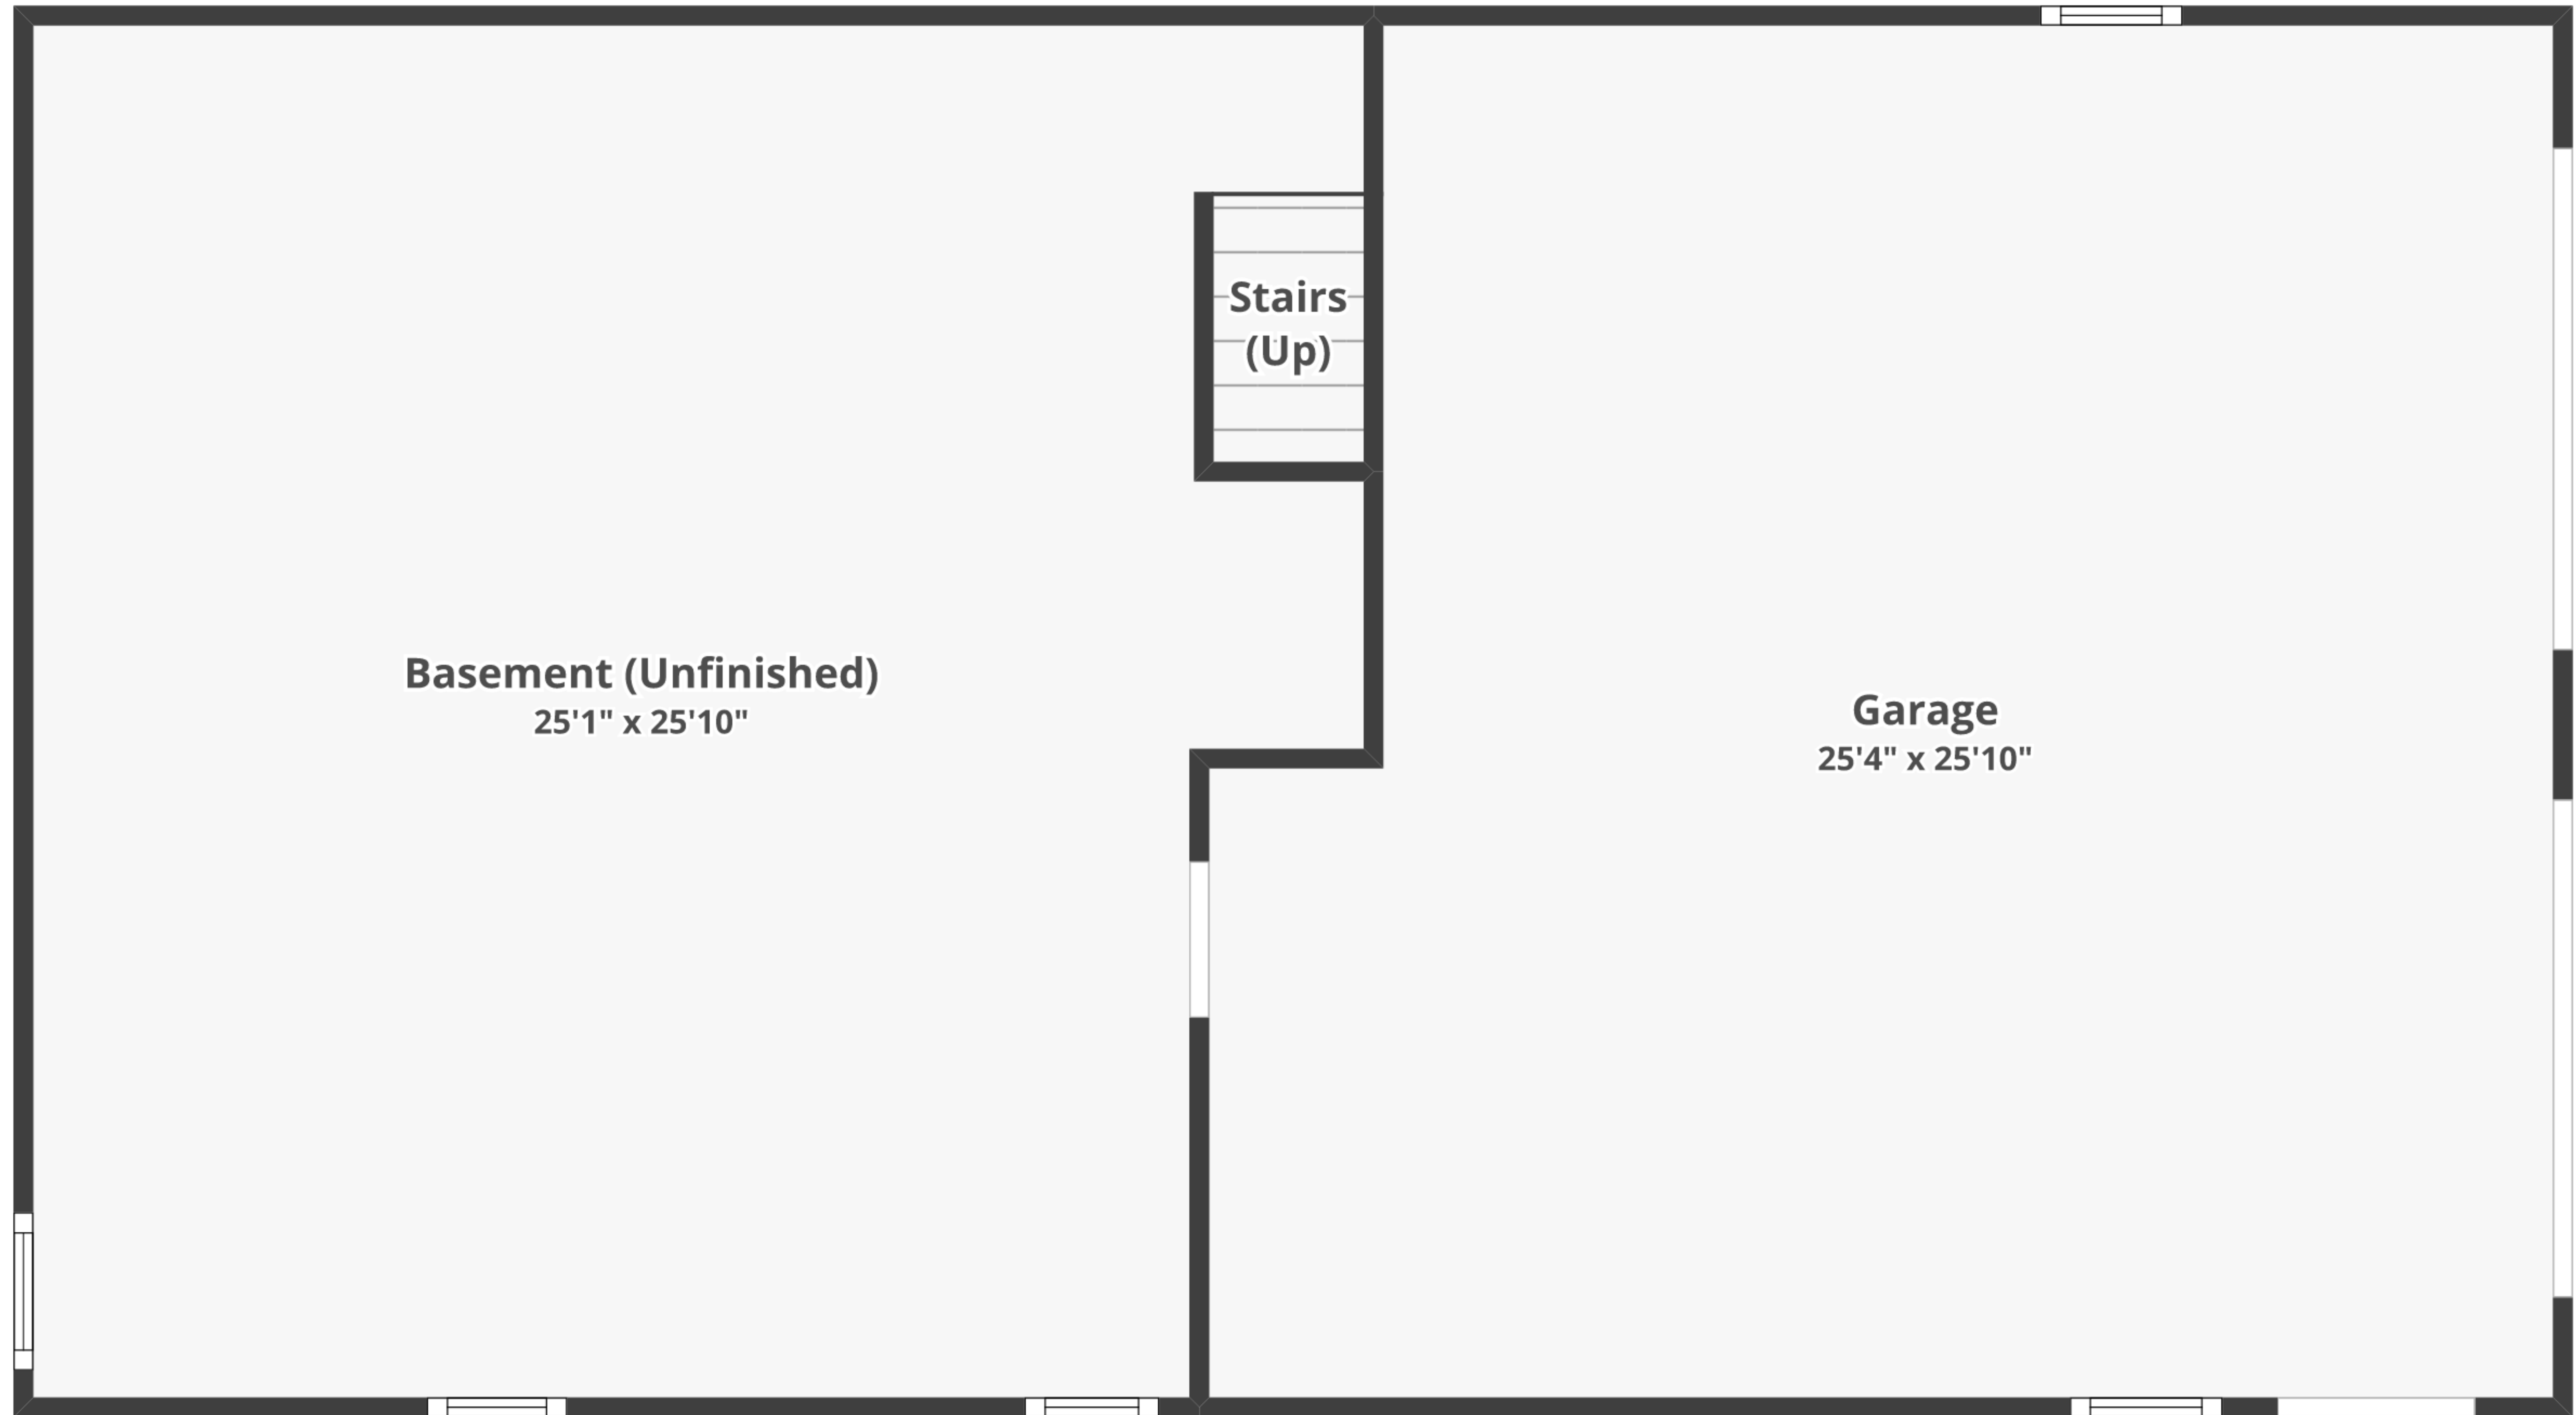

163 Swopes Valley Rd, Pine Grove, PA 17963

Total finished area: ~1,209.89 sq. ft.

Total unfinished area: ~595.18 sq. ft.

Basement

Finished area: ~0 sq. ft.

Unfinished area: ~589.37 sq. ft.