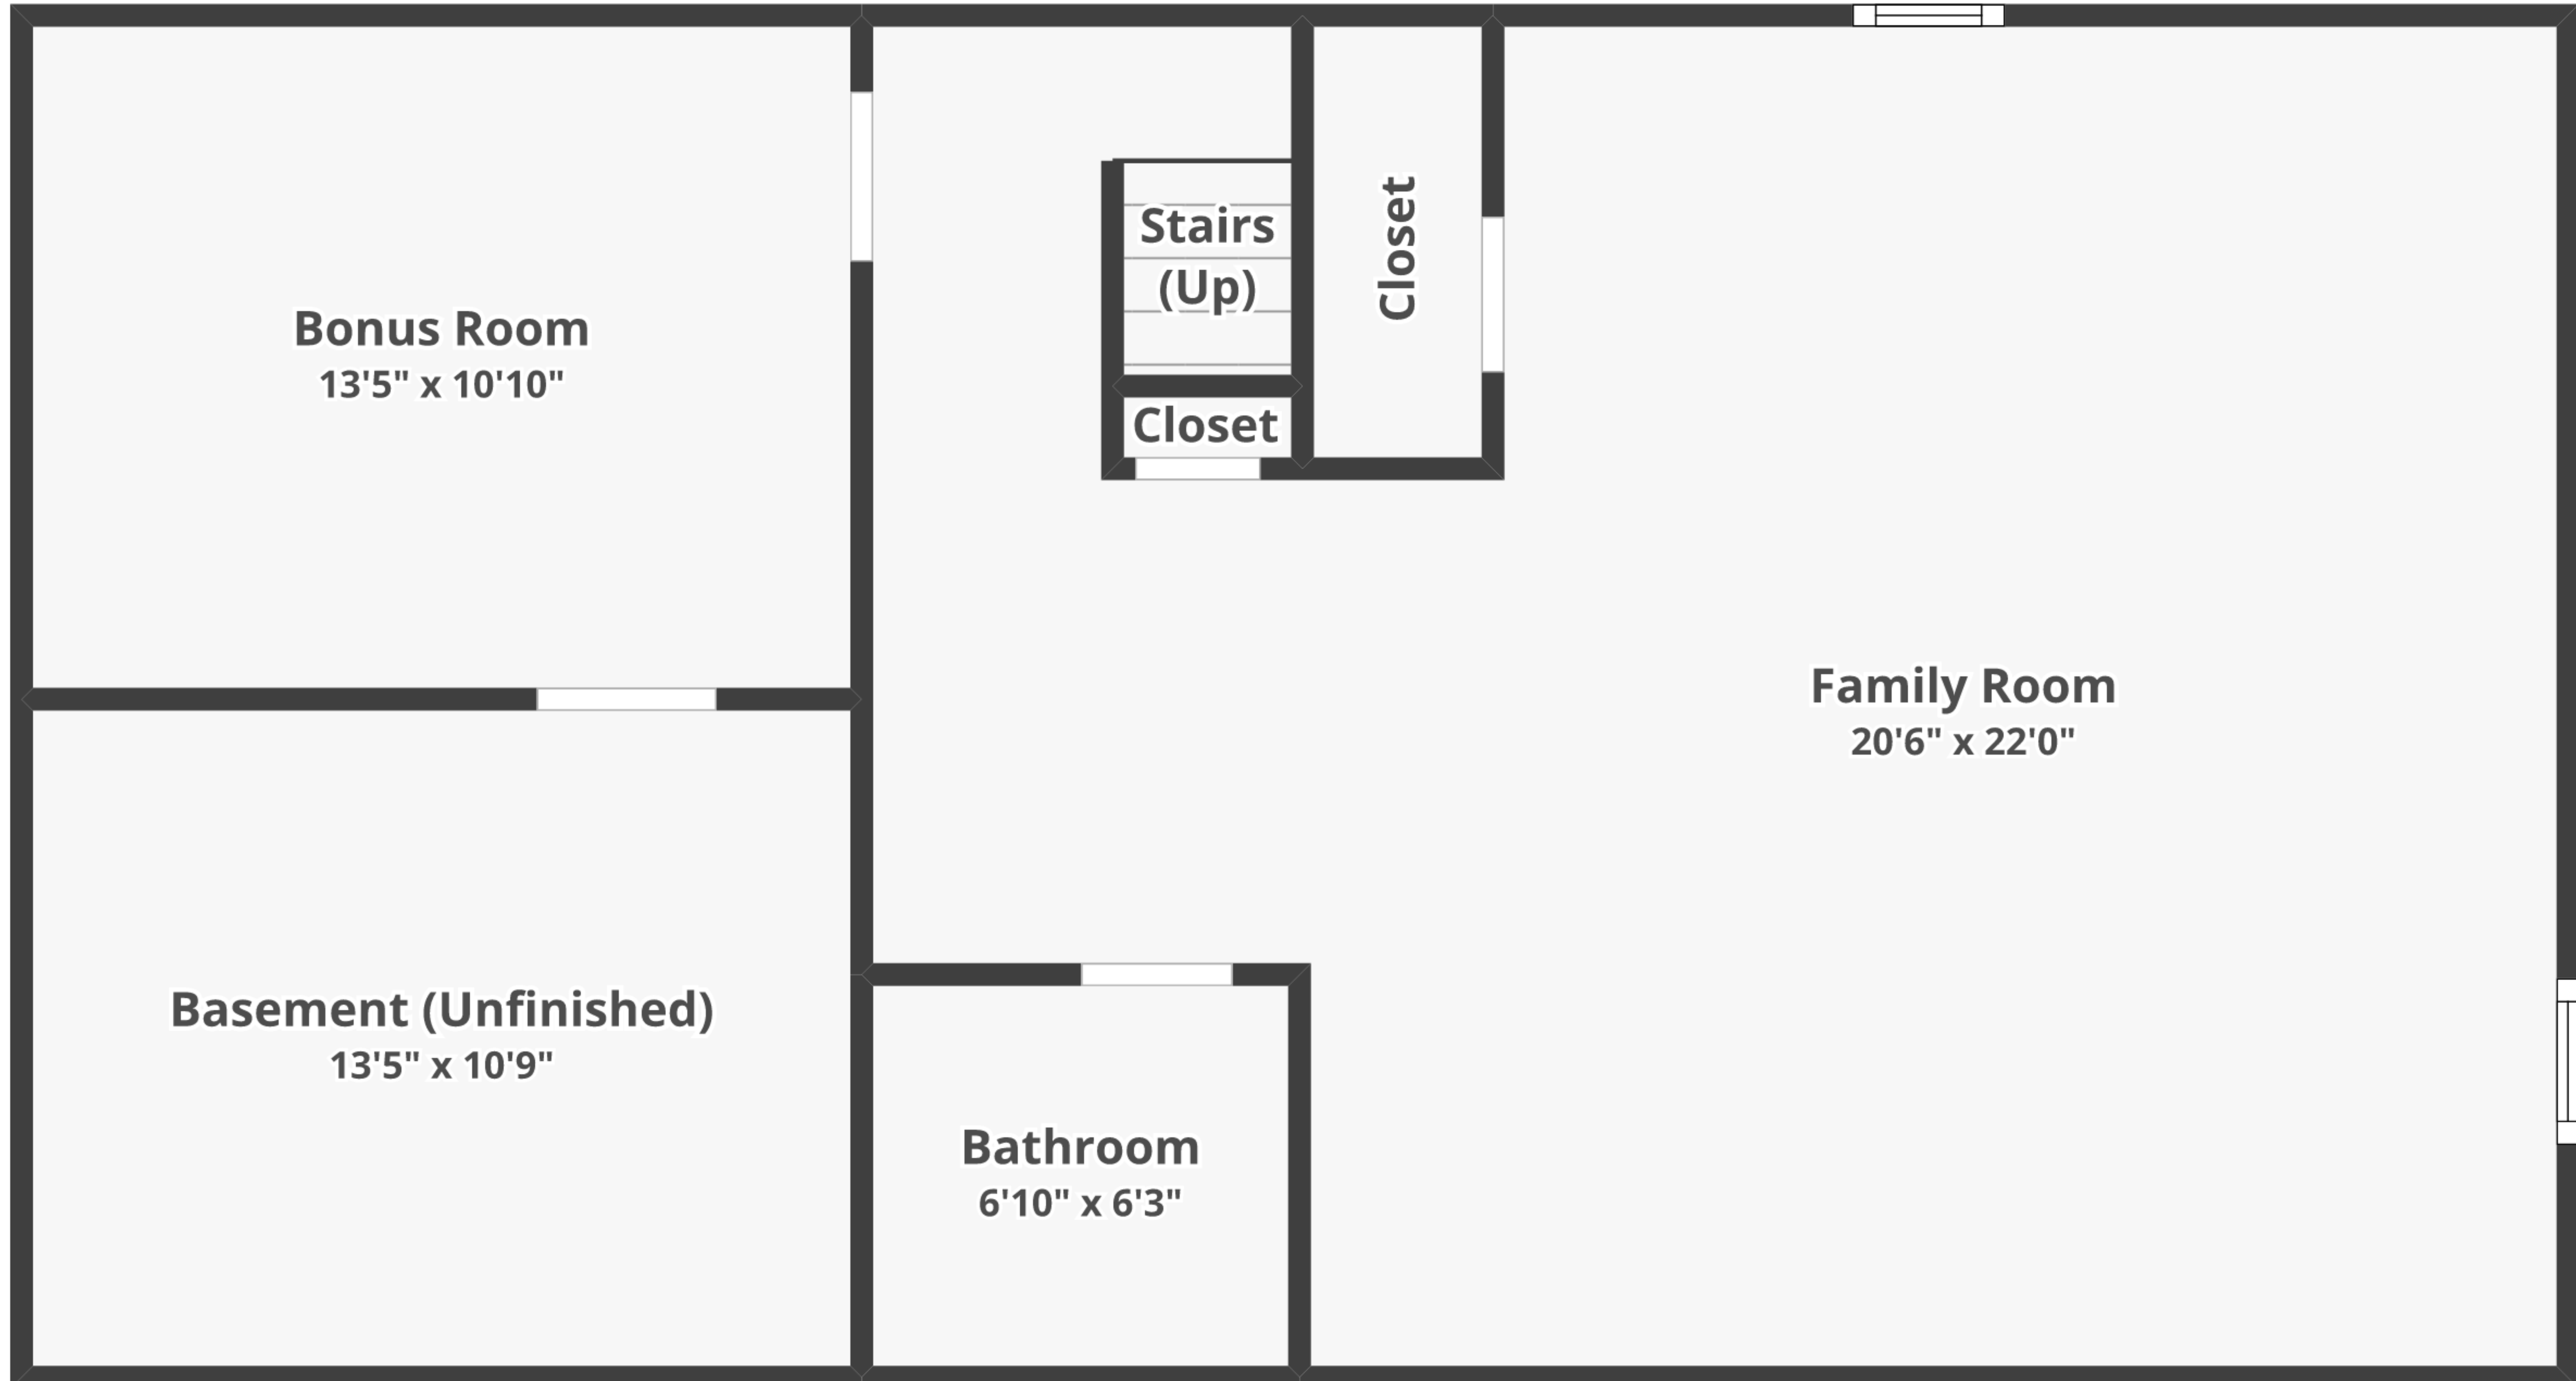

10 Guild Rd, Forestdale, MA 02644

Total finished area: ~2,164.67 sq. ft.

Total unfinished area: ~151.46 sq. ft.

Basement

Finished area: ~728.46 sq. ft.

Unfinished area: ~144.46 sq. ft.