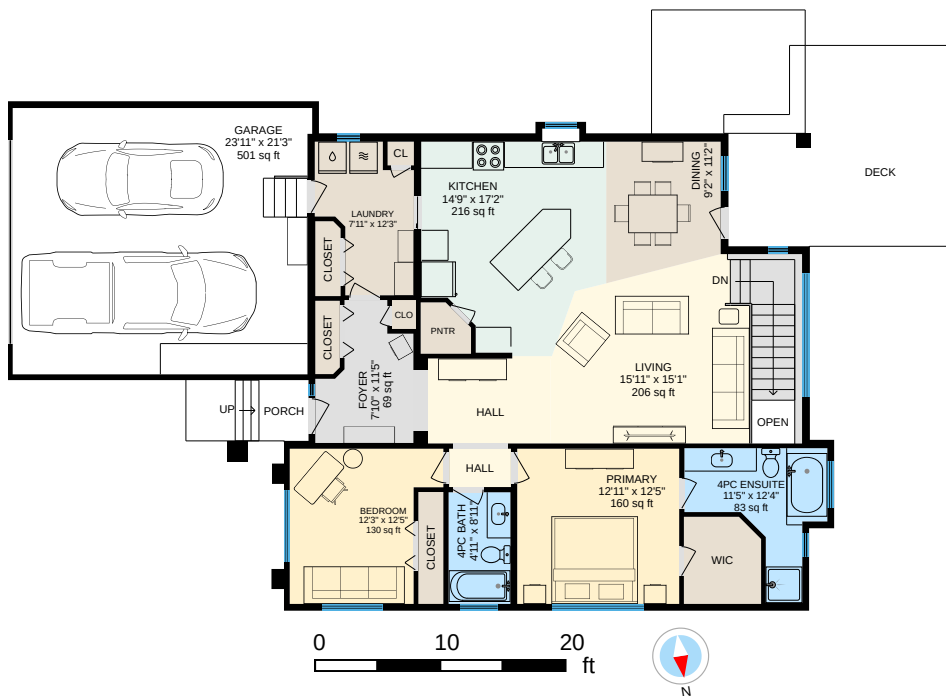

Main Floor
 Exterior Area 1489.15 sq ft

Basement (Below Grade)
 Exterior Area 1400.09 sq ft

13 Lafleur Dr, St. Albert, AB

For illustrative purposes only. All reported dimensions, property sizes and floor areas are approximate and subject to independent verification. To the extent permitted by law, no warranty is made as to accuracy or completeness, and no liability will be accepted for any errors or omissions.