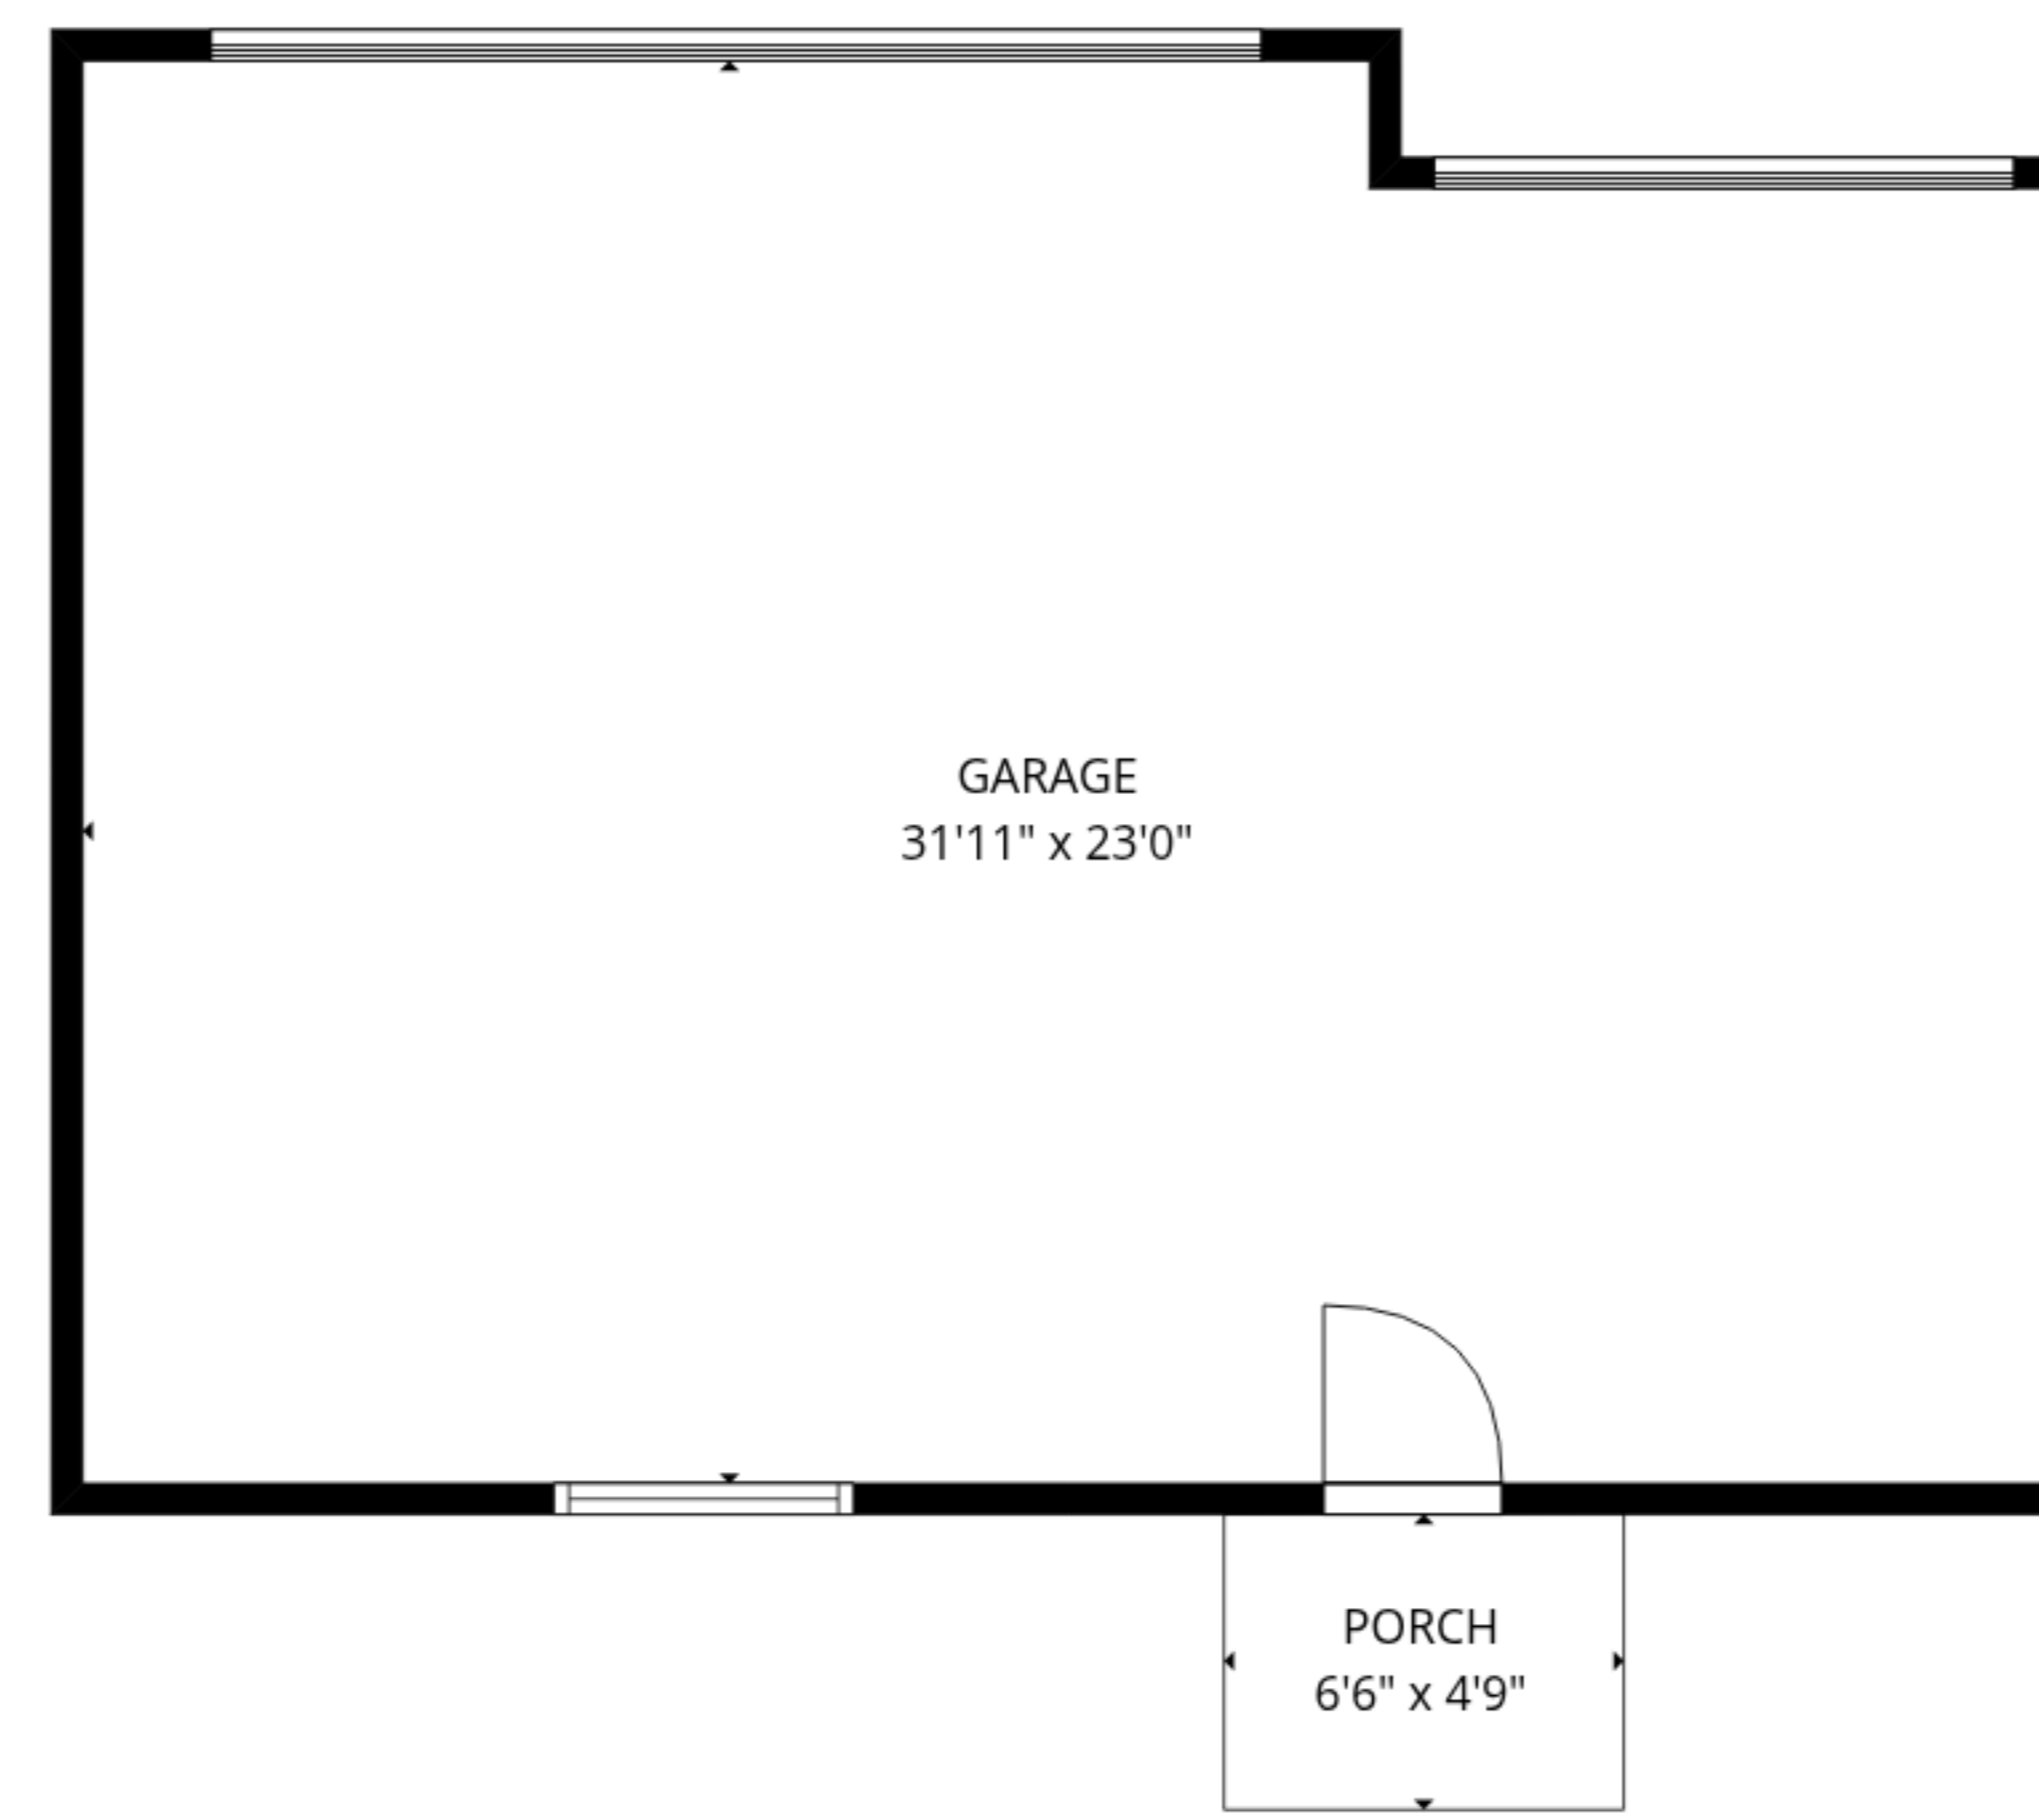

TOTAL: 2763 sq. ft

1st floor: 1350 sq. ft, 2nd floor: 1413 sq. ft

EXCLUDED AREAS: GARAGE: 711 sq. ft, COVERED PATIO: 211 sq. ft, PORCH: 31 sq. ft,
 FIREPLACE: 7 sq. ft, WALLS: 222 sq. ft

SIZES AND DIMENSIONS ARE APPROXIMATE, ACTUAL MAY VARY.

1st floor

2nd floor

TOTAL: 2763 sq. ft

1st floor: 1350 sq. ft, 2nd floor: 1413 sq. ft

EXCLUDED AREAS: GARAGE: 711 sq. ft, COVERED PATIO: 211 sq. ft, PORCH: 31 sq. ft,
FIREPLACE: 7 sq. ft, WALLS: 222 sq. ft

SIZES AND DIMENSIONS ARE APPROXIMATE, ACTUAL MAY VARY.