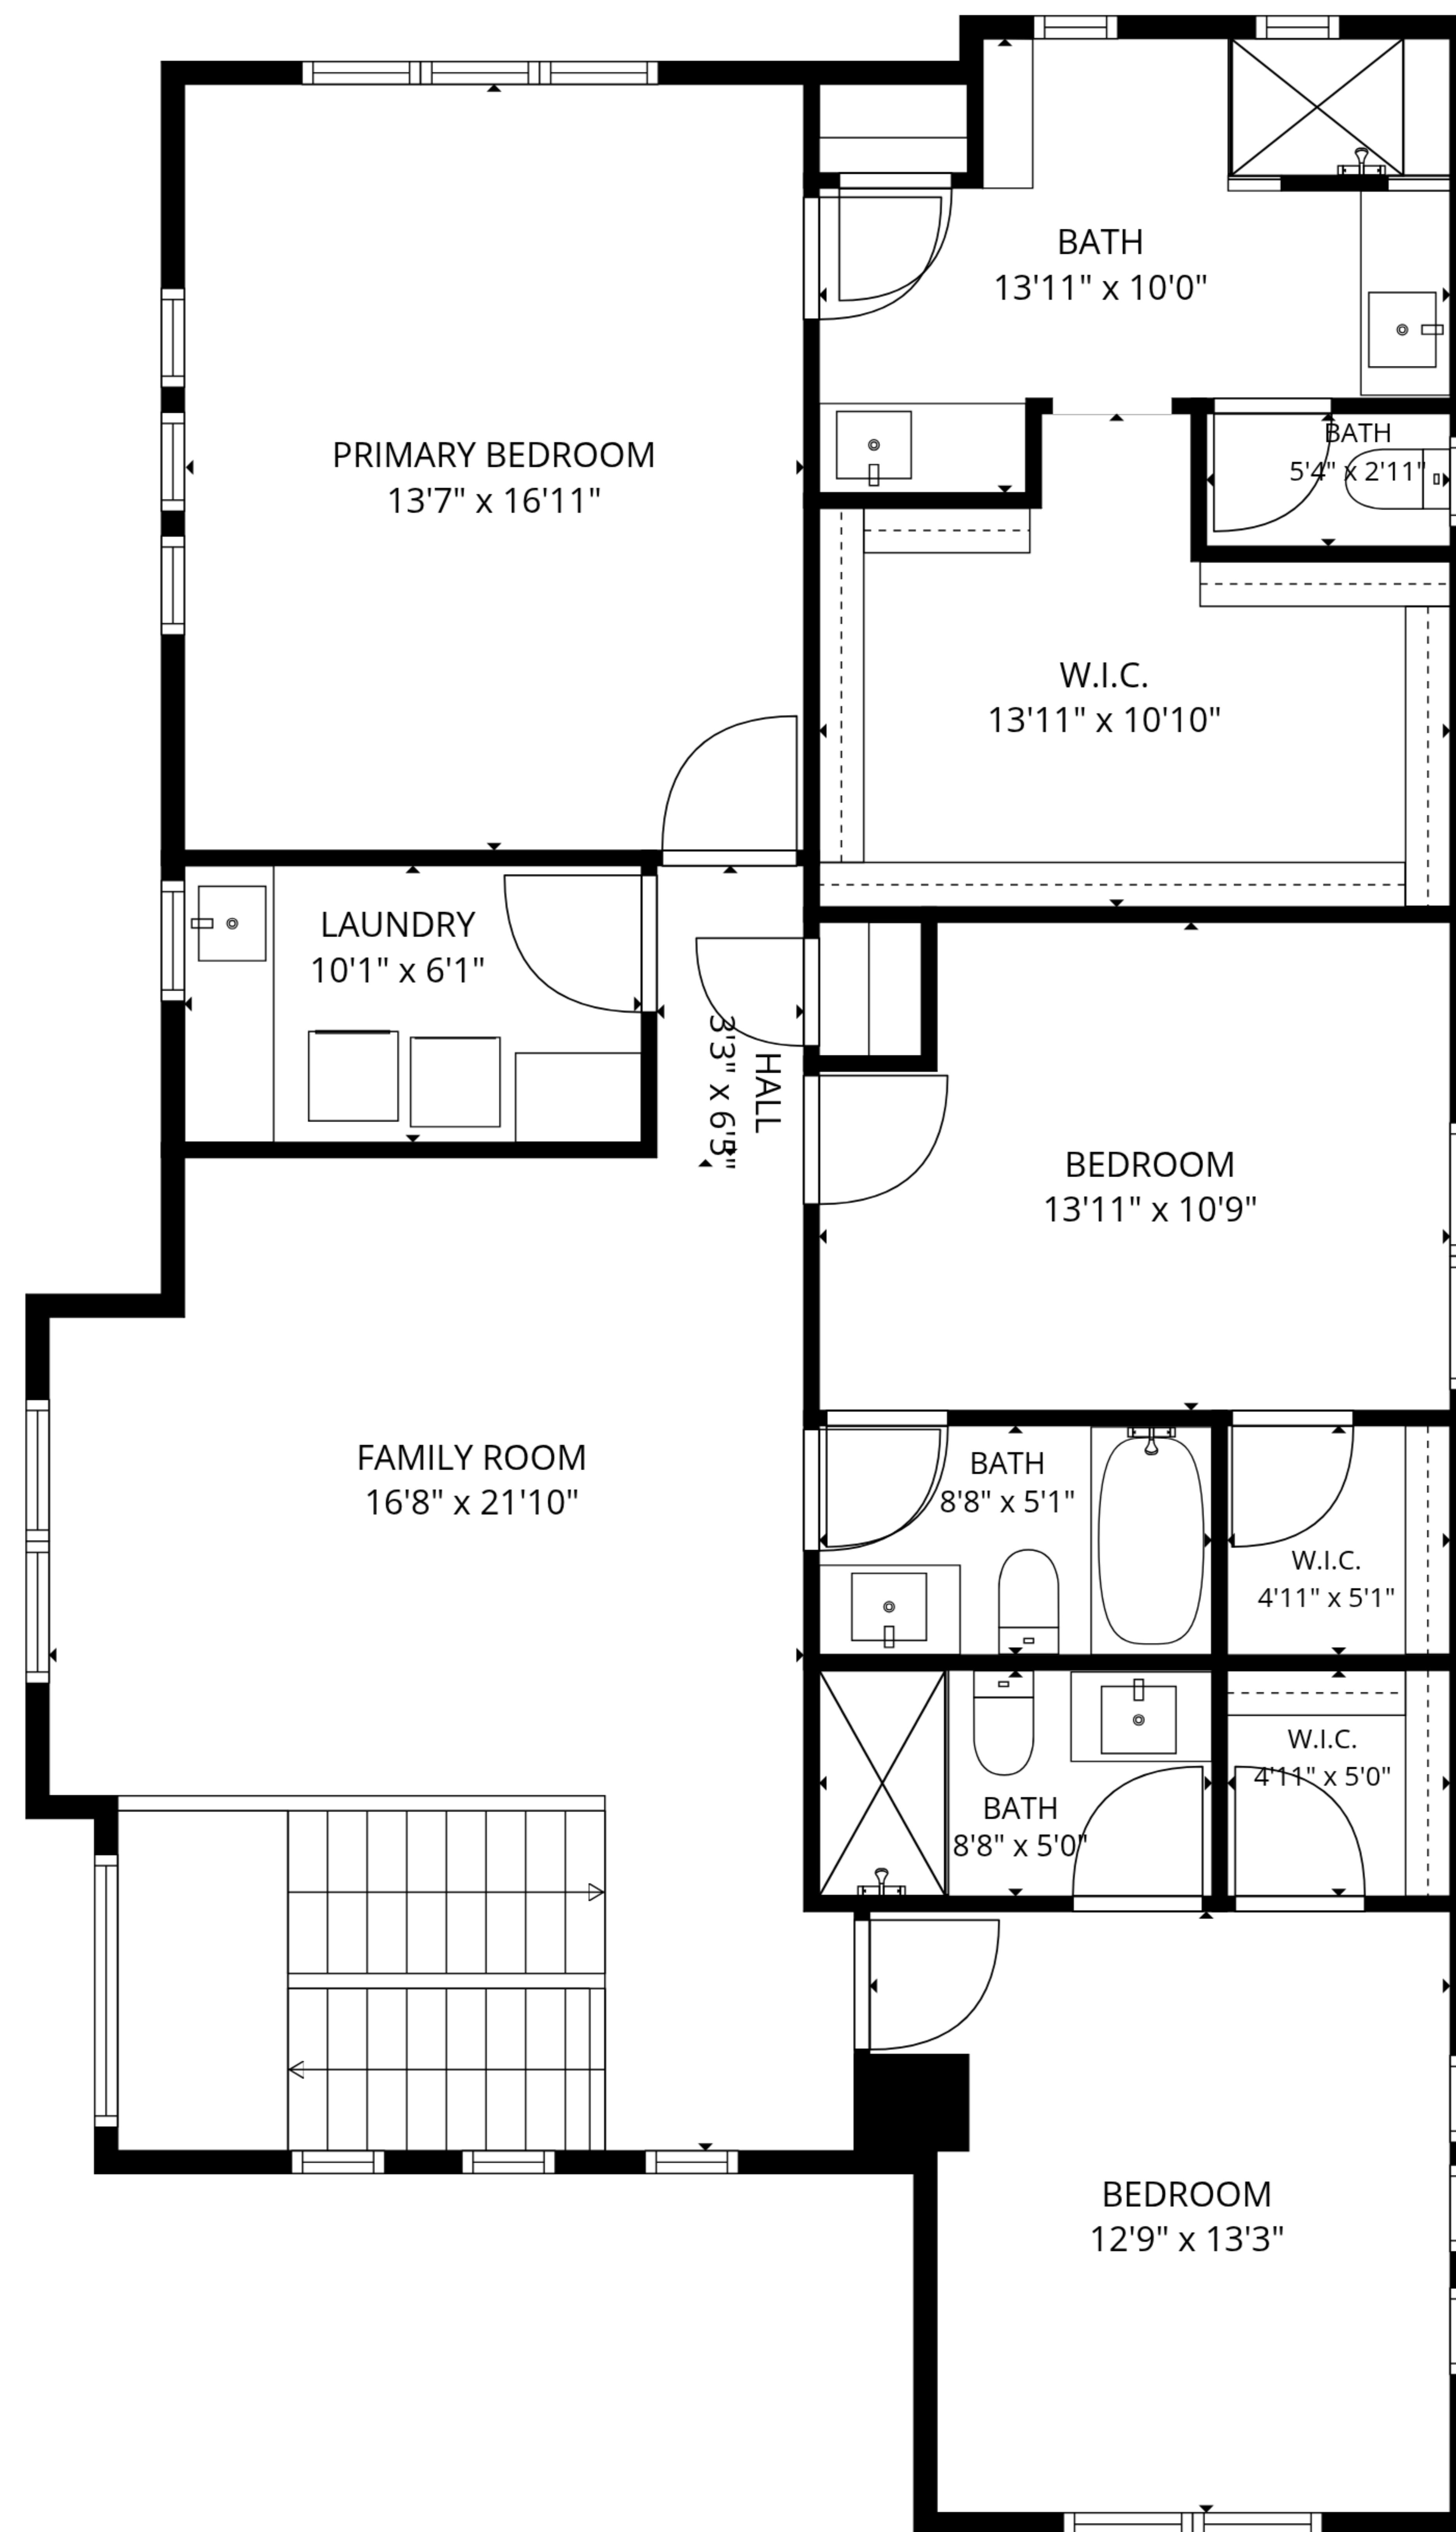

TOTAL: 2763 sq. ft

1st floor: 1350 sq. ft, 2nd floor: 1413 sq. ft

EXCLUDED AREAS: GARAGE: 711 sq. ft, COVERED PATIO: 211 sq. ft, PORCH: 31 sq. ft,
 FIREPLACE: 7 sq. ft, WALLS: 222 sq. ft

SIZES AND DIMENSIONS ARE APPROXIMATE, ACTUAL MAY VARY.

1st floor

2nd floor

TOTAL: 2763 sq. ft

1st floor: 1350 sq. ft, 2nd floor: 1413 sq. ft

EXCLUDED AREAS: GARAGE: 711 sq. ft, COVERED PATIO: 211 sq. ft, PORCH: 31 sq. ft,
FIREPLACE: 7 sq. ft, WALLS: 222 sq. ft

SIZES AND DIMENSIONS ARE APPROXIMATE, ACTUAL MAY VARY.