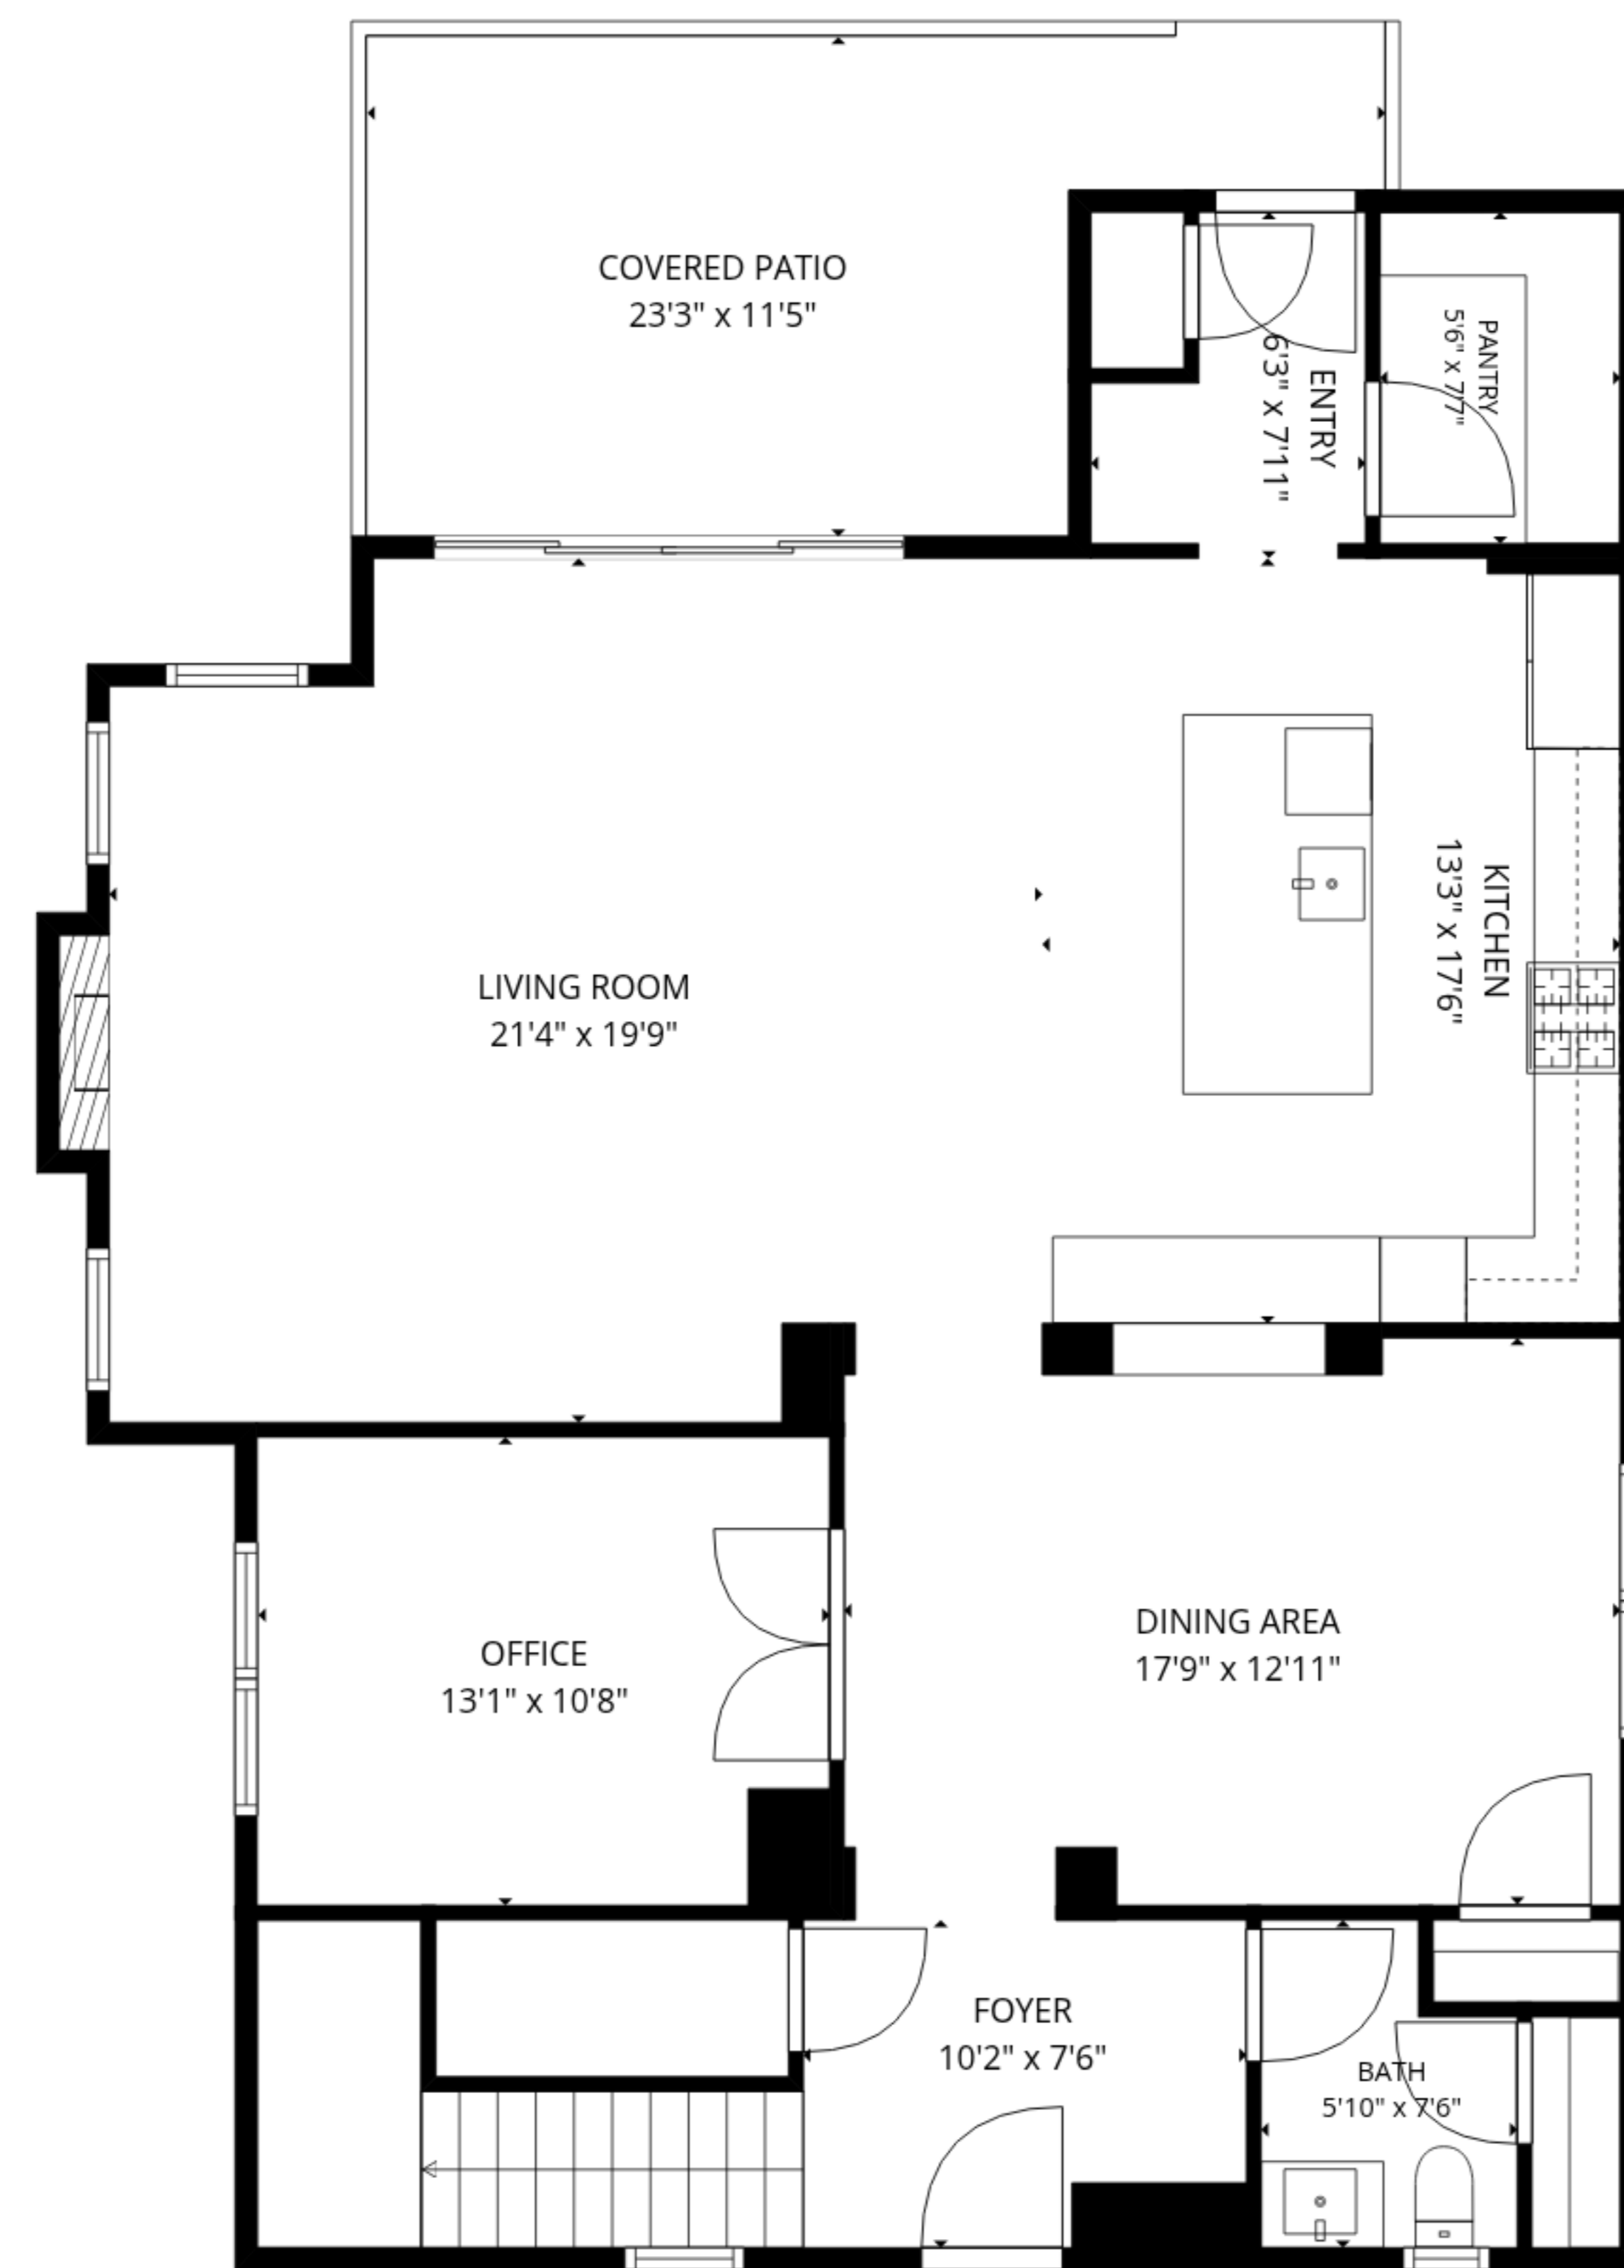

TOTAL: 2763 sq. ft

1st floor: 1350 sq. ft, 2nd floor: 1413 sq. ft

EXCLUDED AREAS: GARAGE: 711 sq. ft, COVERED PATIO: 211 sq. ft, PORCH: 31 sq. ft,
 FIREPLACE: 7 sq. ft, WALLS: 222 sq. ft

SIZES AND DIMENSIONS ARE APPROXIMATE, ACTUAL MAY VARY.

1st floor

2nd floor

TOTAL: 2763 sq. ft

1st floor: 1350 sq. ft, 2nd floor: 1413 sq. ft

EXCLUDED AREAS: GARAGE: 711 sq. ft, COVERED PATIO: 211 sq. ft, PORCH: 31 sq. ft,
FIREPLACE: 7 sq. ft, WALLS: 222 sq. ft

SIZES AND DIMENSIONS ARE APPROXIMATE, ACTUAL MAY VARY.