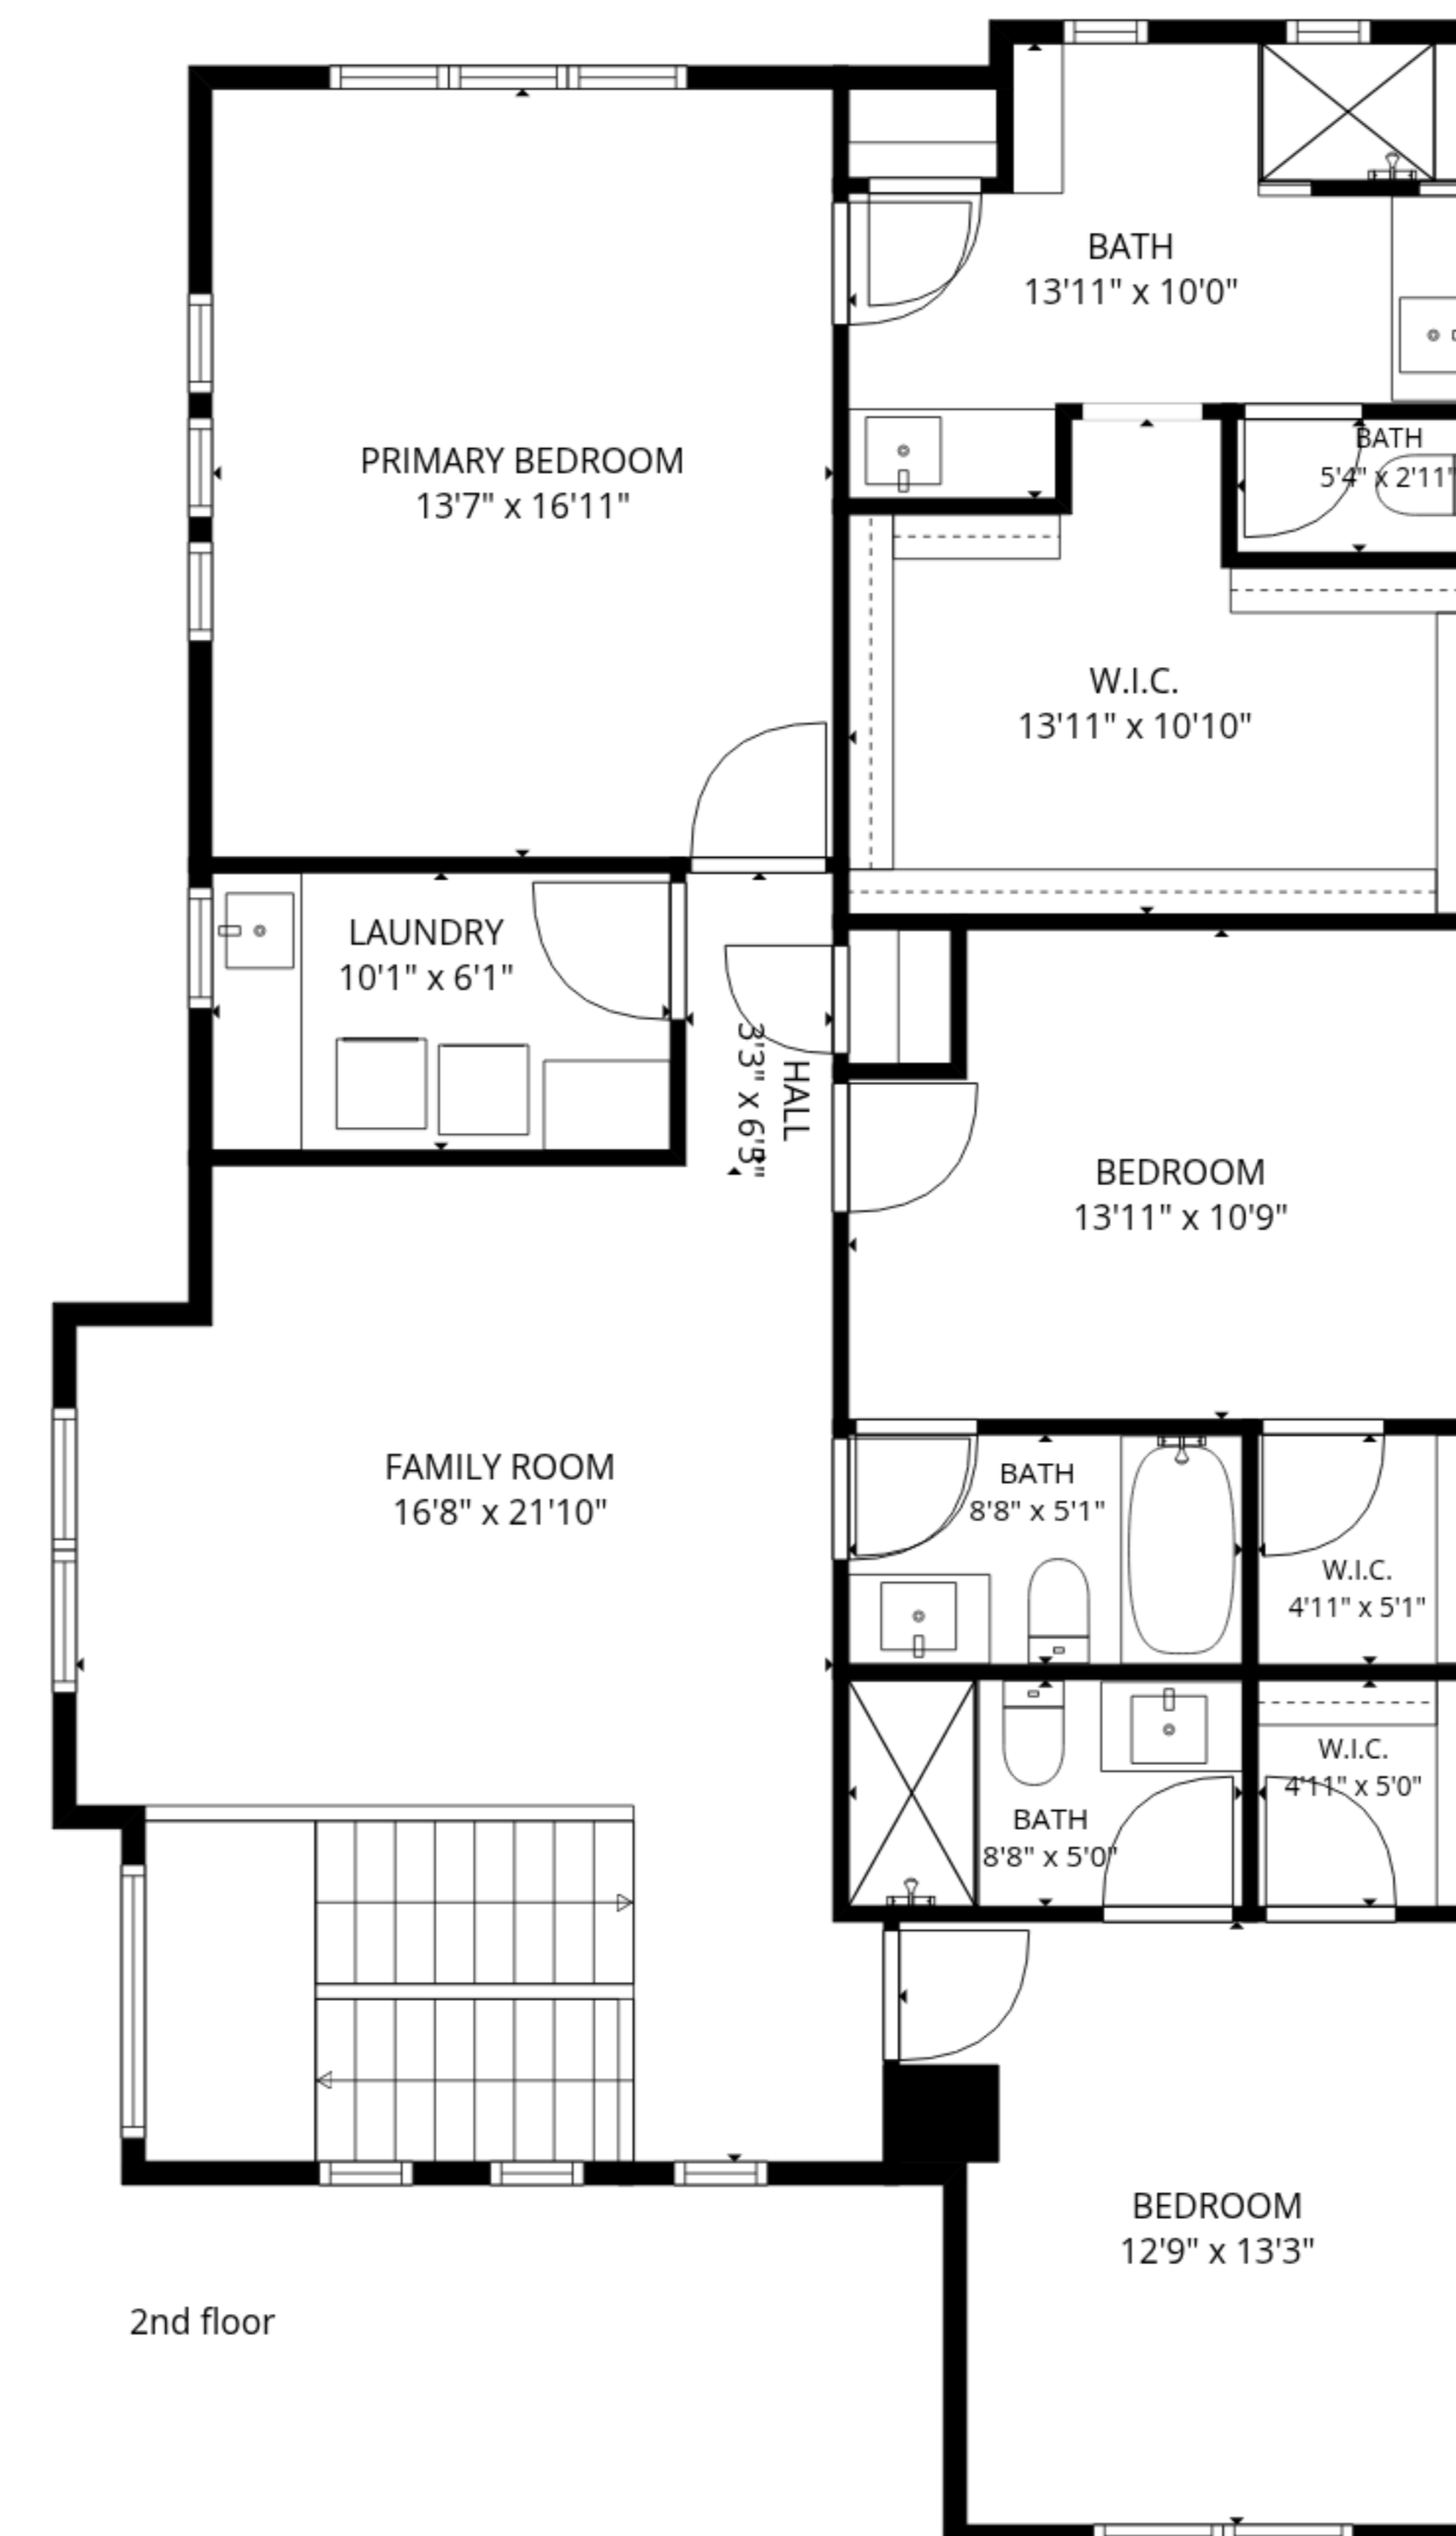

TOTAL: 2763 sq. ft

1st floor: 1350 sq. ft, 2nd floor: 1413 sq. ft

EXCLUDED AREAS: GARAGE: 711 sq. ft, COVERED PATIO: 211 sq. ft, PORCH: 31 sq. ft,
 FIREPLACE: 7 sq. ft, WALLS: 222 sq. ft

SIZES AND DIMENSIONS ARE APPROXIMATE, ACTUAL MAY VARY.

1st floor

2nd floor

TOTAL: 2763 sq. ft

1st floor: 1350 sq. ft, 2nd floor: 1413 sq. ft

EXCLUDED AREAS: GARAGE: 711 sq. ft, COVERED PATIO: 211 sq. ft, PORCH: 31 sq. ft,
FIREPLACE: 7 sq. ft, WALLS: 222 sq. ft

SIZES AND DIMENSIONS ARE APPROXIMATE, ACTUAL MAY VARY.