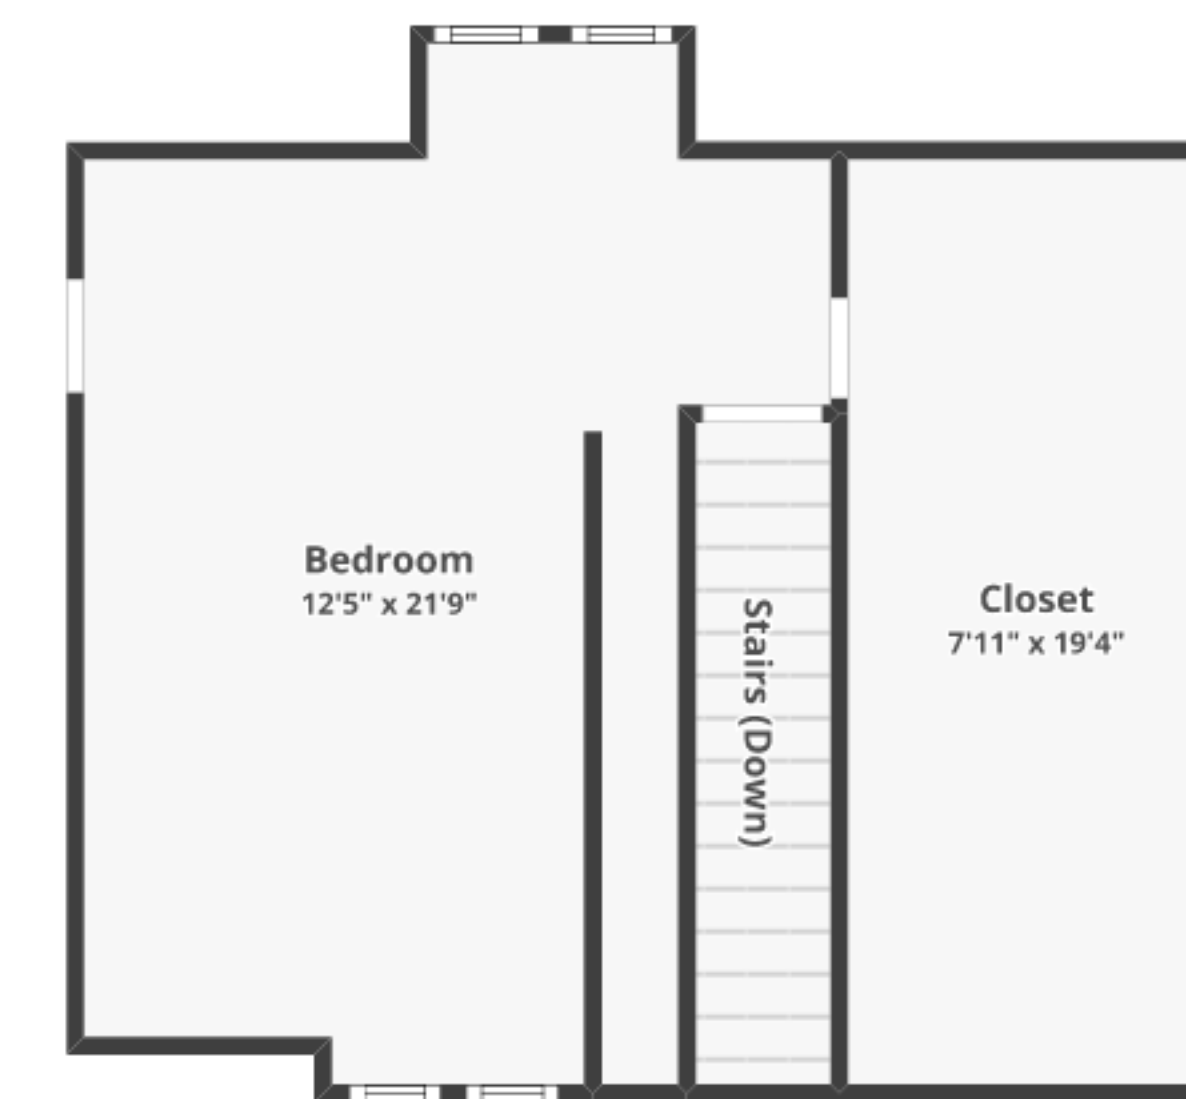

197 Dock St, Schuylkill Haven, PA 17972

Total finished area: ~2,636.83 sq. ft.

Total unfinished area: ~ 21.04 sq. ft.

FLOOR 1
Finished area: ~1,205.78 sq. ft.
Unfinished area: ~21.04 sq. ft.

FLOOR 2
Finished area: ~981.14 sq. ft.
Unfinished area: ~0 sq. ft.

ATTIC
Finished area: ~449.91 sq. ft.
Unfinished area: ~0 sq. ft.