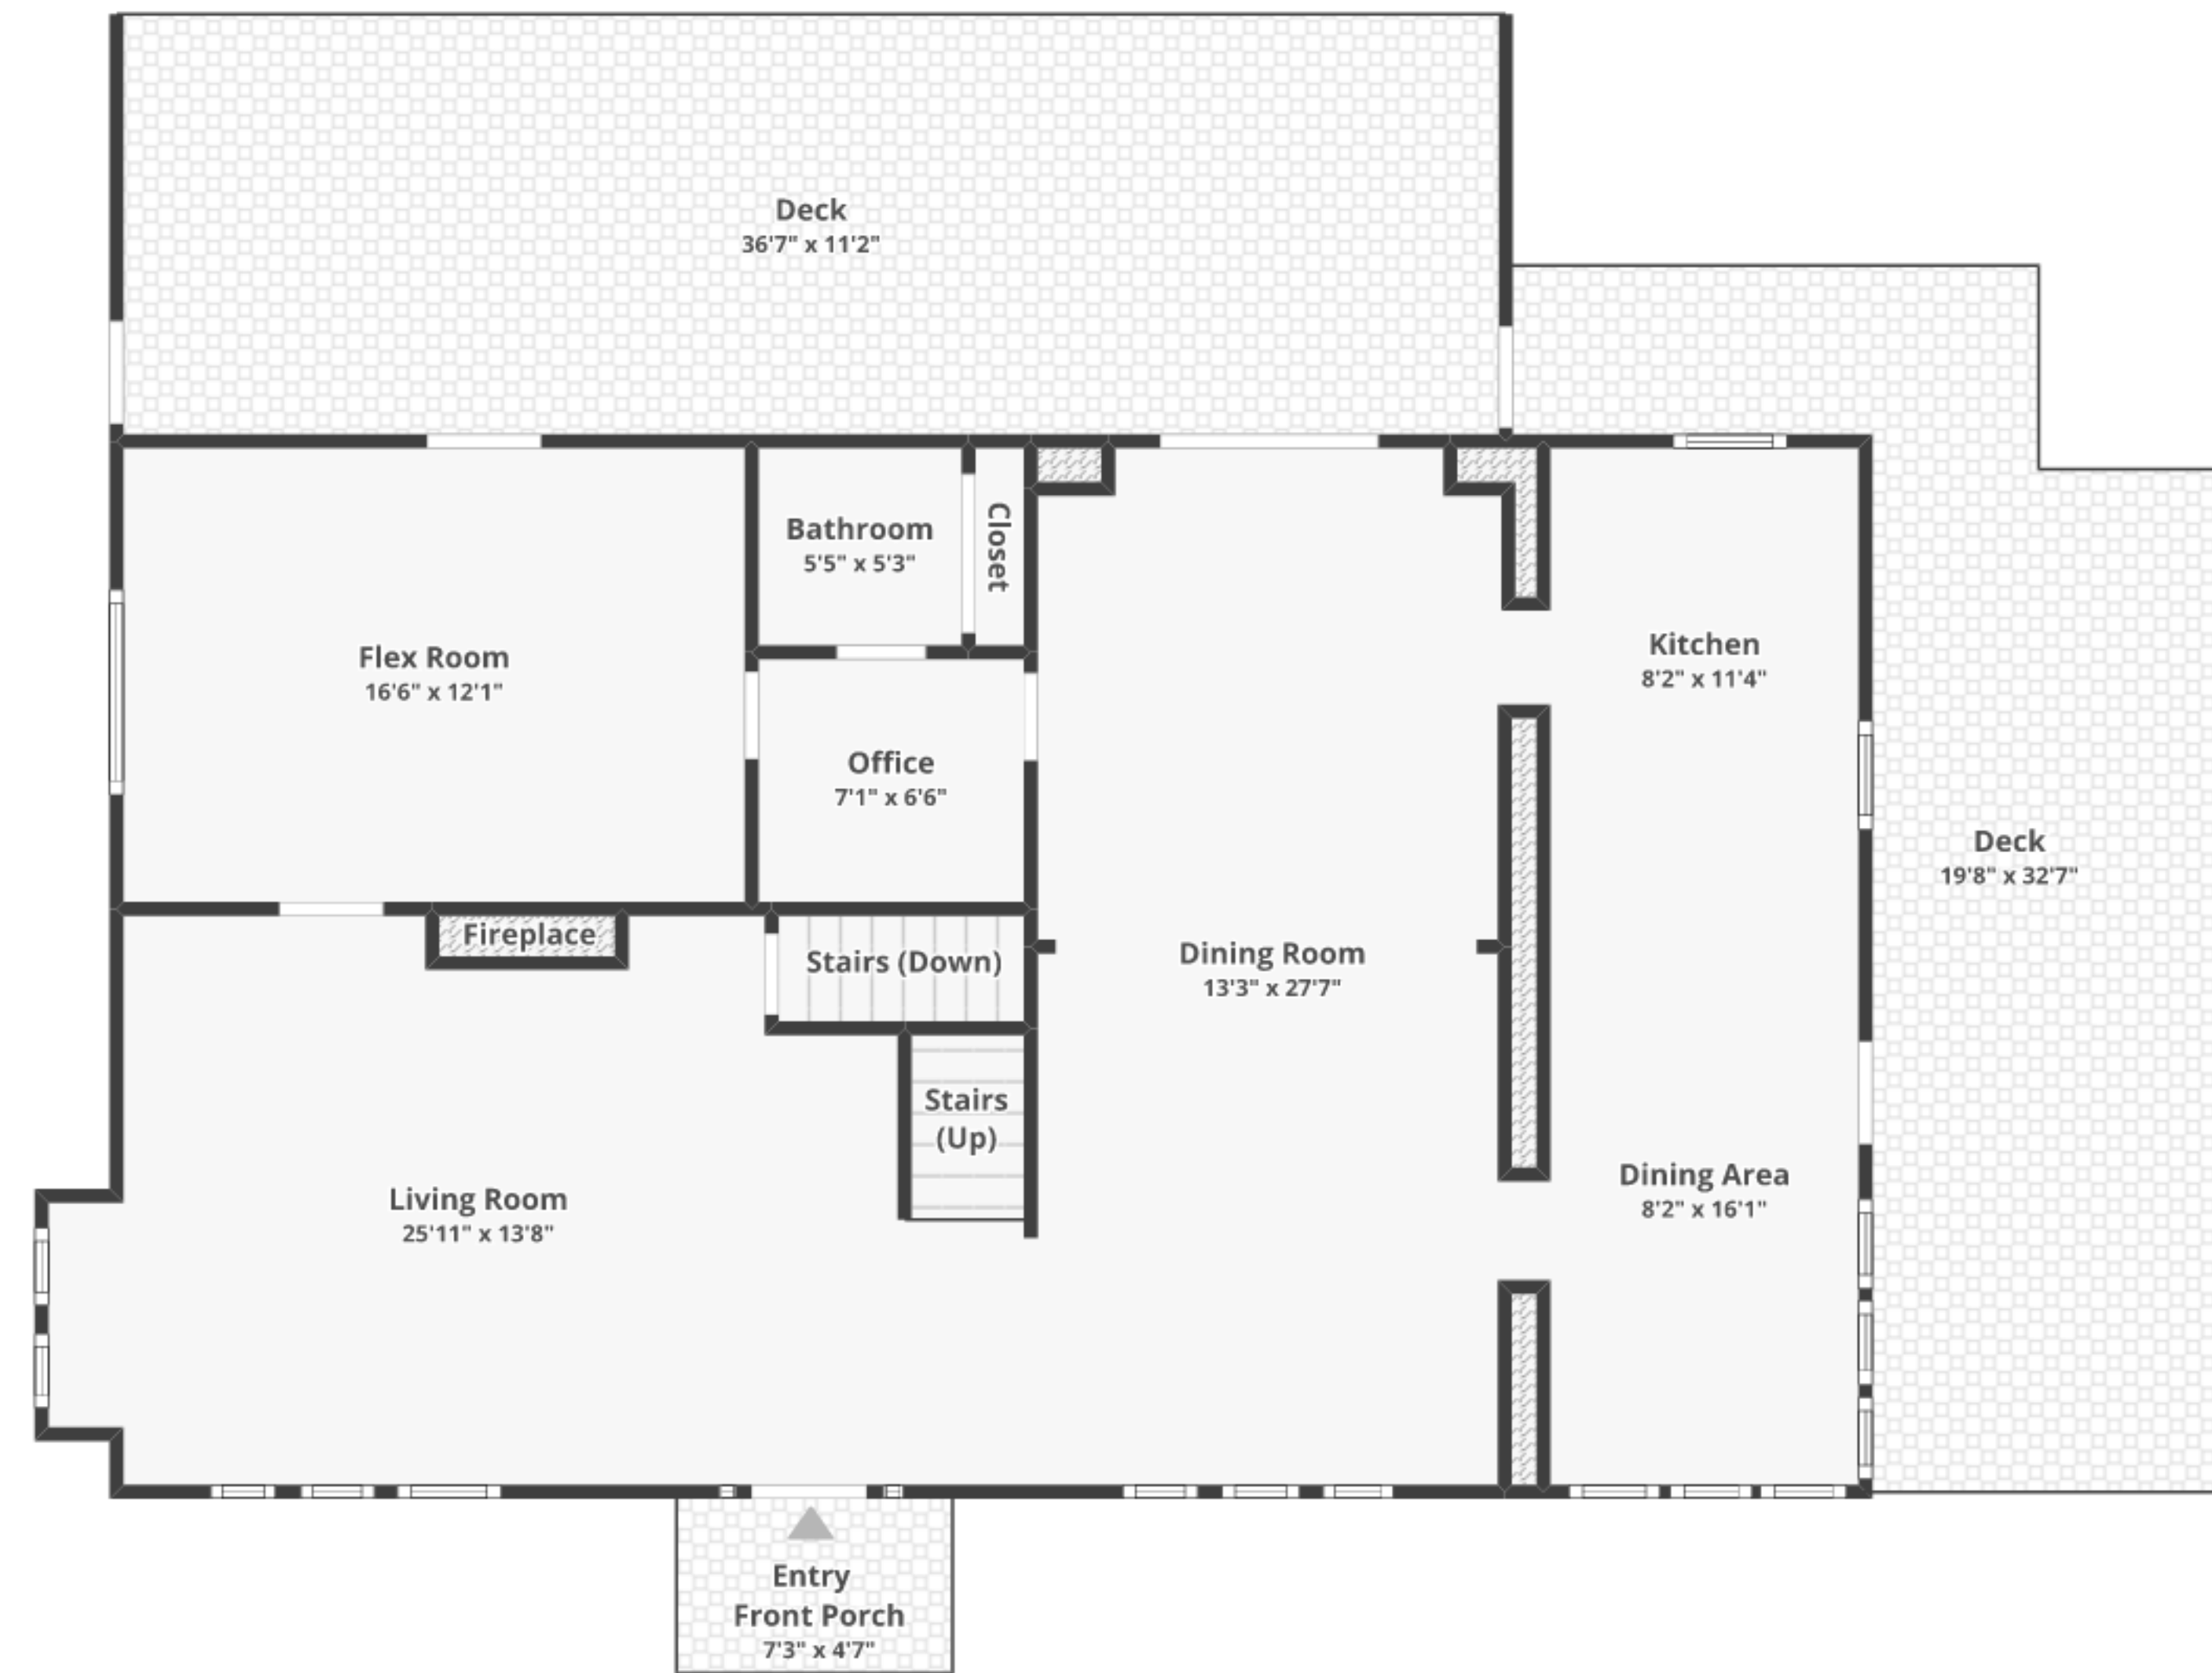

197 Dock St, Schuylkill Haven, PA 17972

Total finished area: ~2,636.83 sq. ft.

Total unfinished area: ~ 21.04 sq. ft.

FLOOR 1
Finished area: ~1,205.78 sq. ft.
Unfinished area: ~21.04 sq. ft.

FLOOR 2
Finished area: ~981.14 sq. ft.
Unfinished area: ~0 sq. ft.

ATTIC
Finished area: ~449.91 sq. ft.
Unfinished area: ~0 sq. ft.