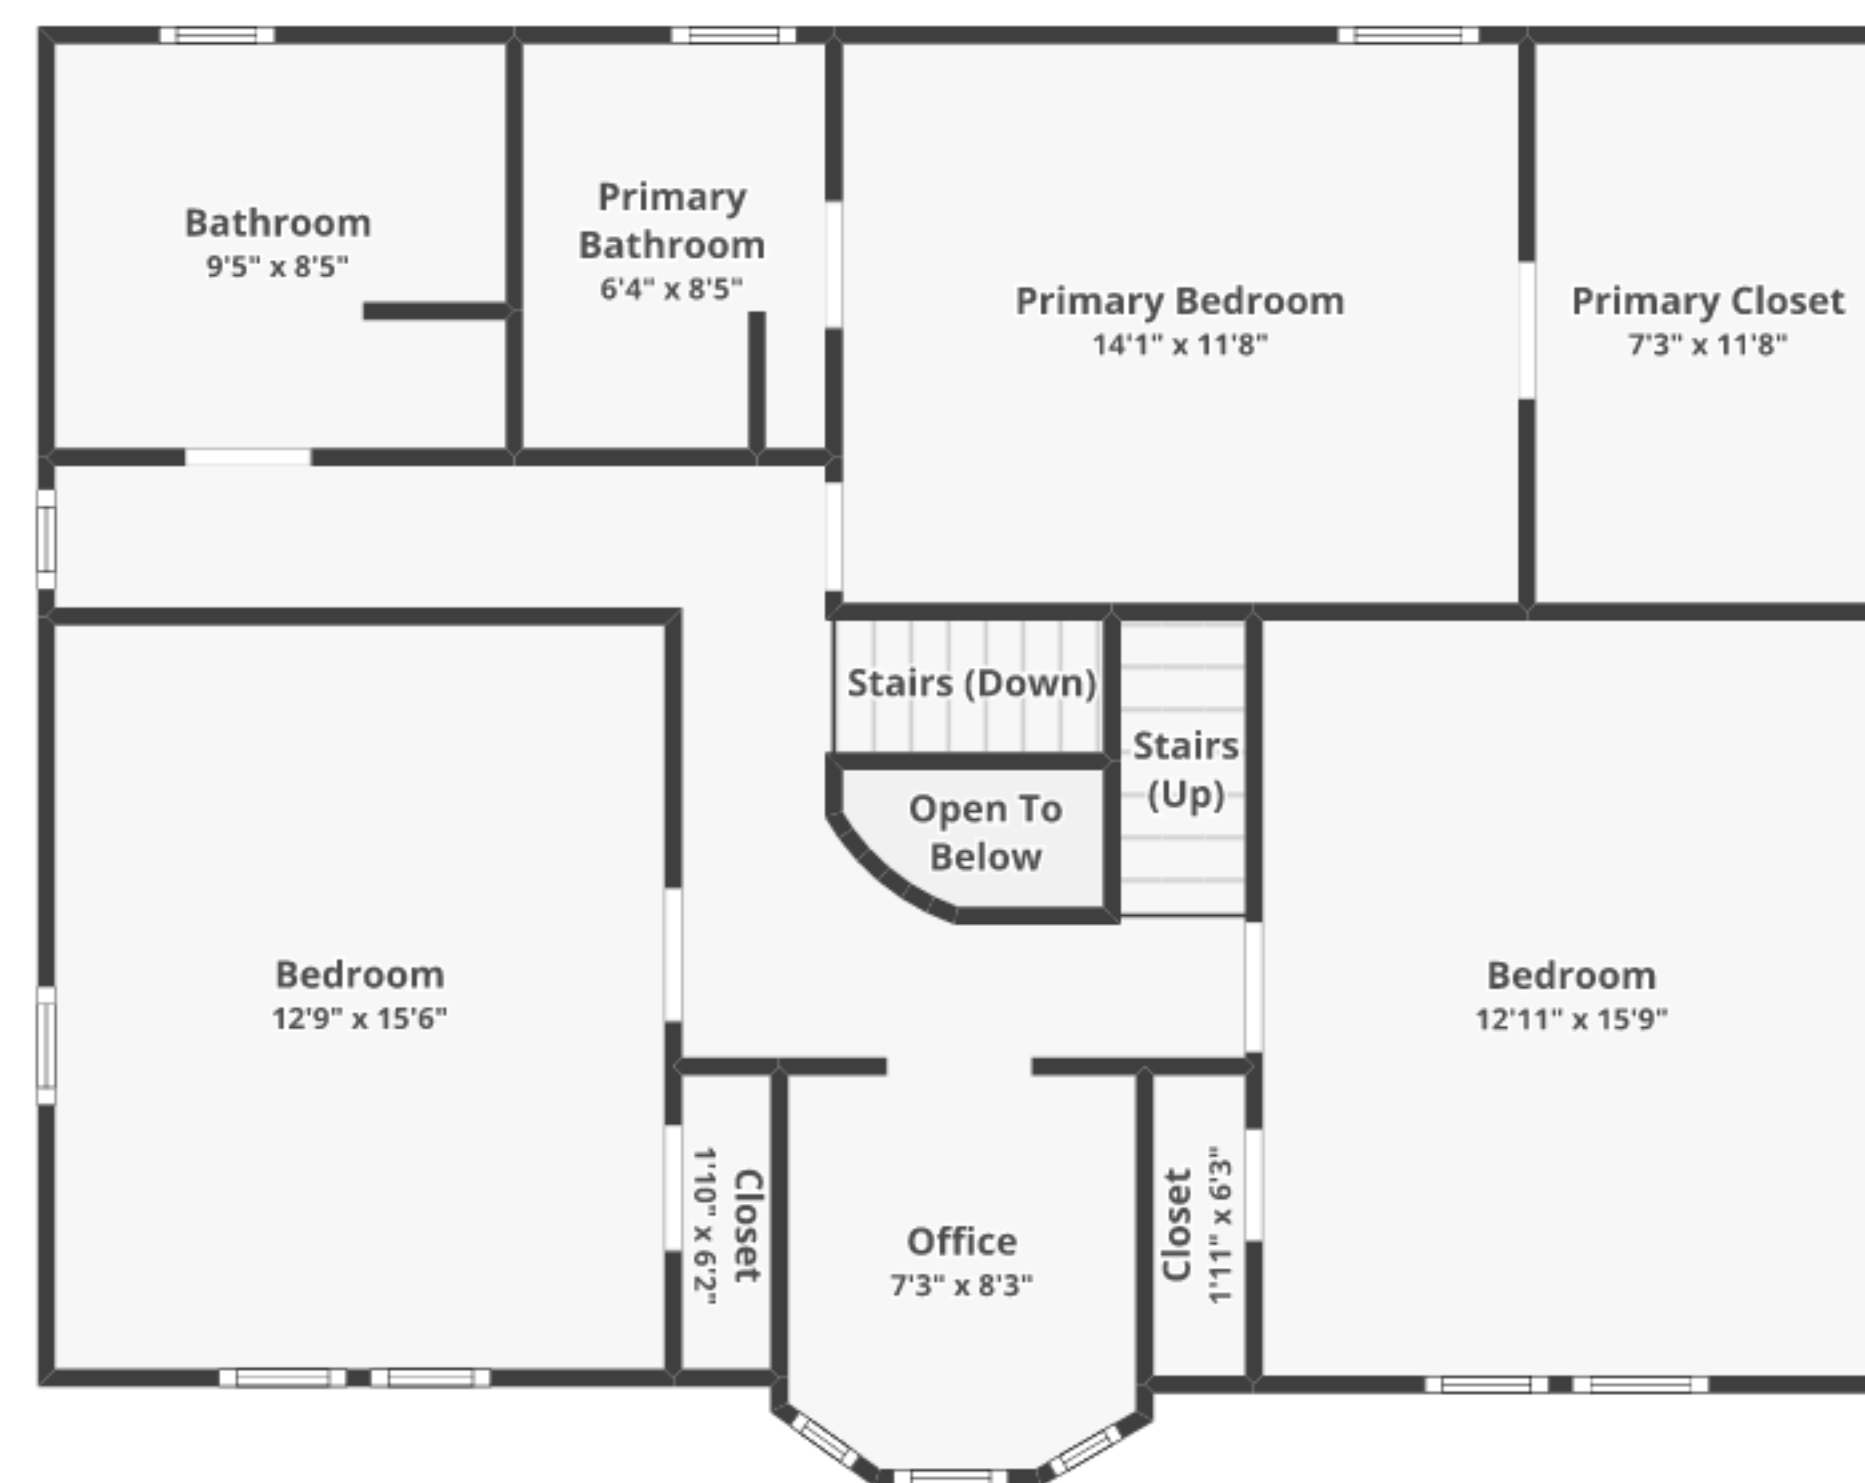

197 Dock St, Schuylkill Haven, PA 17972

Total finished area: ~2,636.83 sq. ft.

Total unfinished area: ~ 21.04 sq. ft.

FLOOR 1
Finished area: ~1,205.78 sq. ft.
Unfinished area: ~21.04 sq. ft.

FLOOR 2
Finished area: ~981.14 sq. ft.
Unfinished area: ~0 sq. ft.

ATTIC
Finished area: ~449.91 sq. ft.
Unfinished area: ~0 sq. ft.