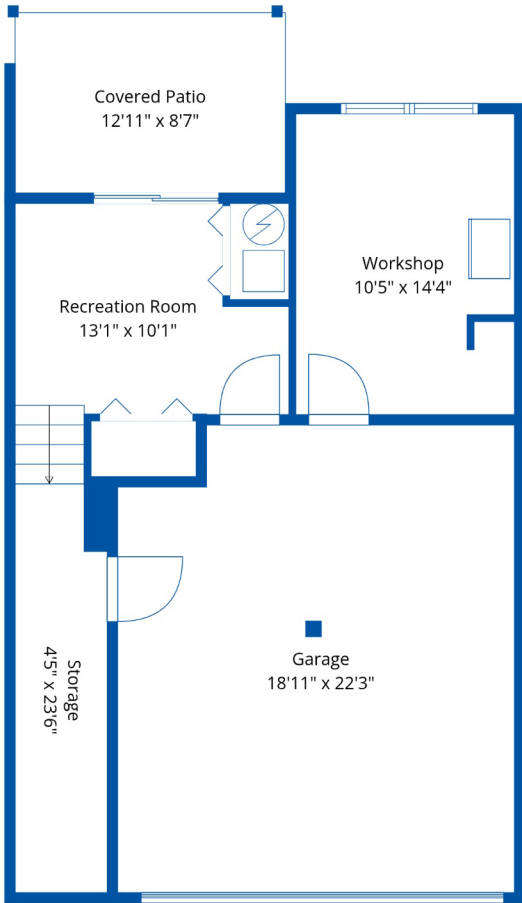

77 8881 Walters St

Lili Blackwell
(778) 887-5454
Liliblackwell@gmail.com

Estimated Areas:

Below Main: 432 sq. ft
Main Floor: 840 sq. ft
Above Main: 846 sq. ft
Total: 2118 Sq. Ft

Estimated Areas:

Below Main: 432 sq. ft
 Main Floor: 840 sq. ft
Above Main: 846 sq. ft
Total: 2118 Sq. Ft

77 8881 Walters St

Lili Blackwell
(778) 887-5454
Liliblackwell@gmail.com

Estimated Areas:

Below Main: 432 sq. ft

Main Floor: 840 sq. ft

Above Main: 846 sq. ft

Total: 2118 Sq. Ft

Below Main

Main Floor

Above Main

Estimated Areas:

Below Main: 432 sq. ft

Main Floor: 840 sq. ft

Above Main: 846 sq. ft

Total: 2118 Sq. Ft