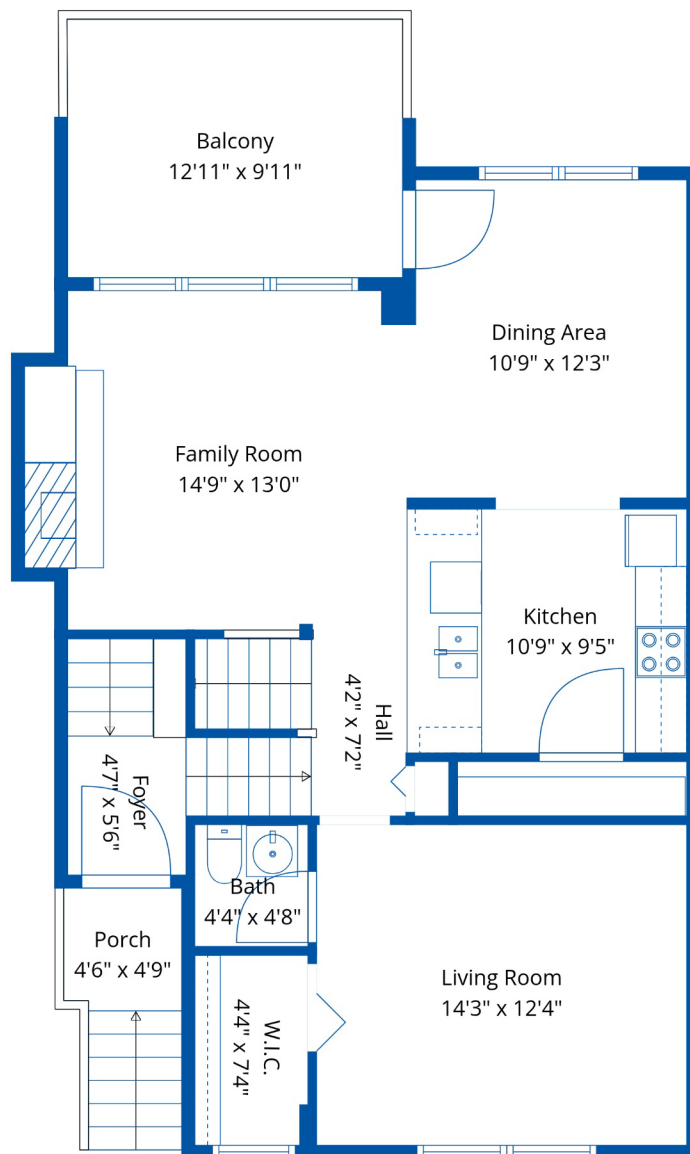

77 8881 Walters St

Lili Blackwell
(778) 887-5454
Liliblackwell@gmail.com

Estimated Areas:

Below Main: 432 sq. ft
Main Floor: 840 sq. ft
Above Main: 846 sq. ft
Total: 2118 Sq. Ft

Estimated Areas:

Below Main: 432 sq. ft
 Main Floor: 840 sq. ft
Above Main: 846 sq. ft
Total: 2118 Sq. Ft

77 8881 Walters St

Lili Blackwell
(778) 887-5454
Liliblackwell@gmail.com

Estimated Areas:

Below Main: 432 sq. ft

Main Floor: 840 sq. ft

Above Main: 846 sq. ft

Total: 2118 Sq. Ft

Below Main

Main Floor

Above Main

Estimated Areas:

Below Main: 432 sq. ft

Main Floor: 840 sq. ft

Above Main: 846 sq. ft

Total: 2118 Sq. Ft