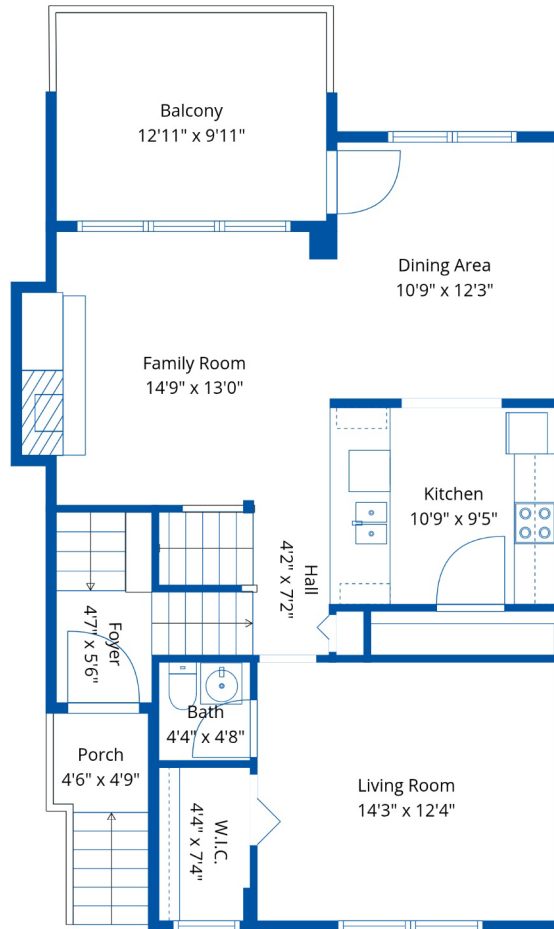

77 8881 Walters St

Lili Blackwell
(778) 887-5454
Liliblackwell@gmail.com

Estimated Areas:

Below Main: 432 sq. ft
Main Floor: 840 sq. ft
Above Main: 846 sq. ft
Total: 2118 Sq. Ft

Estimated Areas:

Below Main: 432 sq. ft
 Main Floor: 840 sq. ft
Above Main: 846 sq. ft
Total: 2118 Sq. Ft

77 8881 Walters St

Lili Blackwell
(778) 887-5454
Liliblackwell@gmail.com

Estimated Areas:

Below Main: 432 sq. ft

Main Floor: 840 sq. ft

Above Main: 846 sq. ft

Total: 2118 Sq. Ft

Below Main

Main Floor

Above Main

Estimated Areas:

Below Main: 432 sq. ft

Main Floor: 840 sq. ft

Above Main: 846 sq. ft

Total: 2118 Sq. Ft