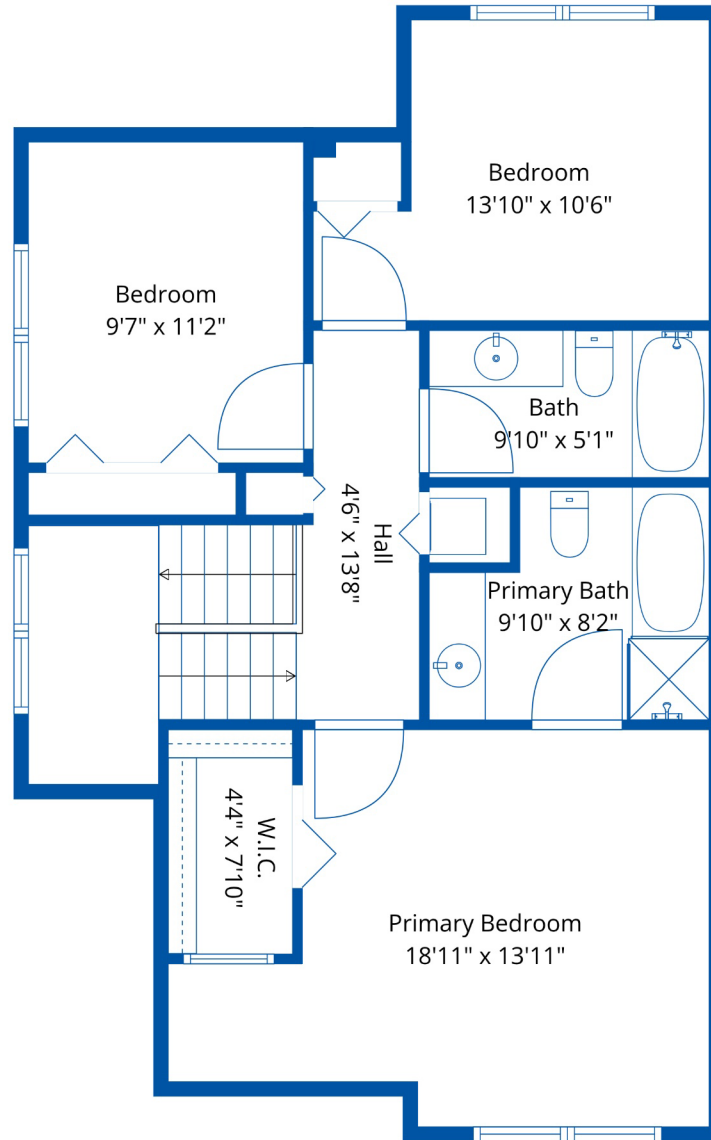

77 8881 Walters St

Lili Blackwell
(778) 887-5454
Liliblackwell@gmail.com

Estimated Areas:

Below Main: 432 sq. ft
Main Floor: 840 sq. ft
Above Main: 846 sq. ft
Total: 2118 Sq. Ft

Estimated Areas:

Below Main: 432 sq. ft
 Main Floor: 840 sq. ft
Above Main: 846 sq. ft
Total: 2118 Sq. Ft

77 8881 Walters St

Lili Blackwell
(778) 887-5454
Liliblackwell@gmail.com

Estimated Areas:

Below Main: 432 sq. ft

Main Floor: 840 sq. ft

Above Main: 846 sq. ft

Total: 2118 Sq. Ft

Below Main

Main Floor

Above Main

Estimated Areas:

Below Main: 432 sq. ft

Main Floor: 840 sq. ft

Above Main: 846 sq. ft

Total: 2118 Sq. Ft