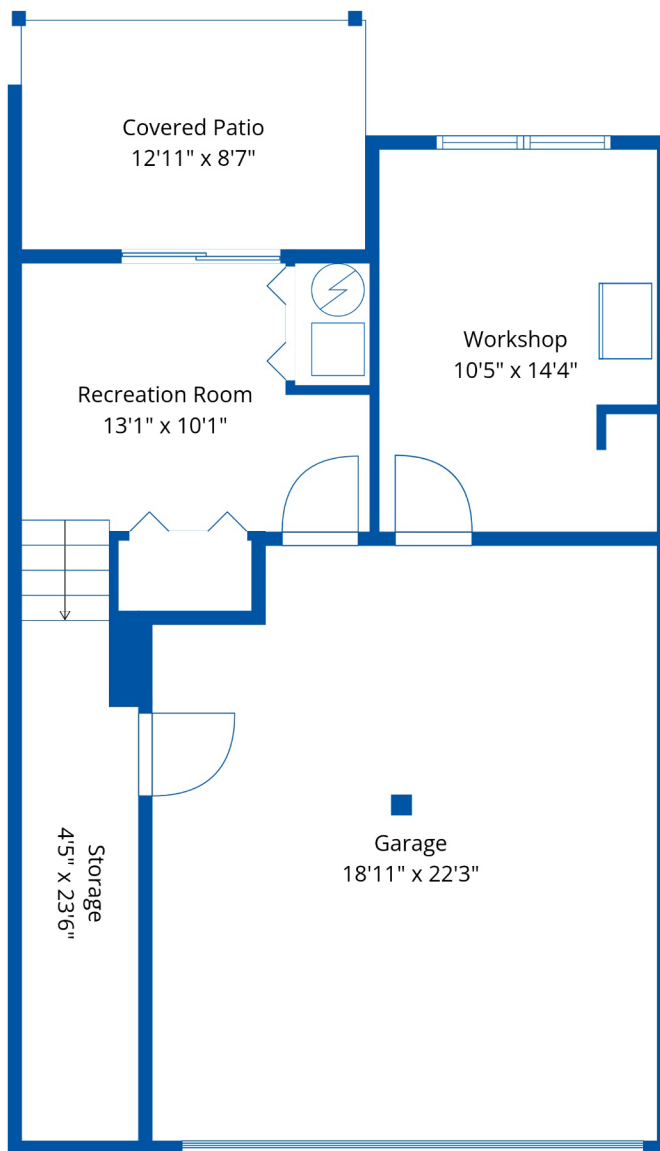

77 8881 Walters St

Lili Blackwell
(778) 887-5454
Liliblackwell@gmail.com

Estimated Areas:

Below Main: 432 sq. ft
Main Floor: 840 sq. ft
Above Main: 846 sq. ft
Total: 2118 Sq. Ft

Estimated Areas:

Below Main: 432 sq. ft
 Main Floor: 840 sq. ft
Above Main: 846 sq. ft
Total: 2118 Sq. Ft

77 8881 Walters St

Lili Blackwell
(778) 887-5454
Liliblackwell@gmail.com

Estimated Areas:

Below Main: 432 sq. ft

Main Floor: 840 sq. ft

Above Main: 846 sq. ft

Total: 2118 Sq. Ft

Below Main

Main Floor

Above Main

Estimated Areas:

Below Main: 432 sq. ft

Main Floor: 840 sq. ft

Above Main: 846 sq. ft

Total: 2118 Sq. Ft