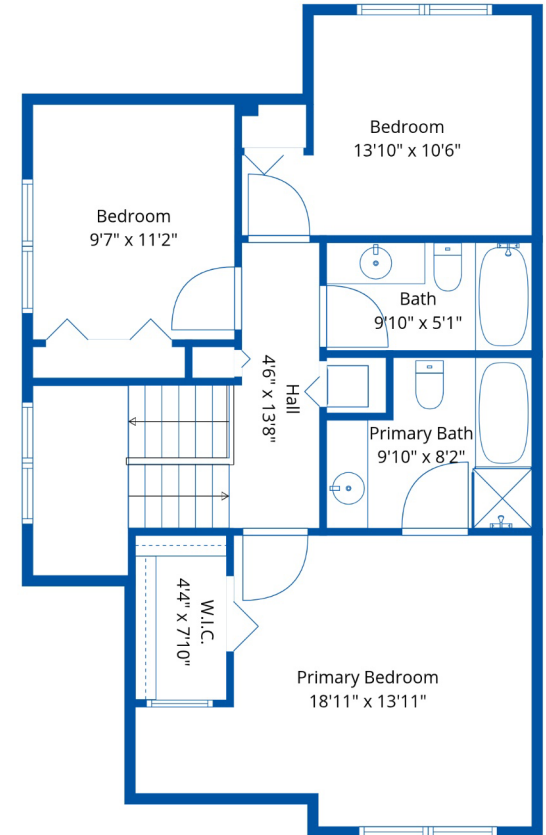

77 8881 Walters St

Lili Blackwell
(778) 887-5454
Liliblackwell@gmail.com

Estimated Areas:

Below Main: 432 sq. ft
Main Floor: 840 sq. ft
Above Main: 846 sq. ft
Total: 2118 Sq. Ft

Estimated Areas:

Below Main: 432 sq. ft
 Main Floor: 840 sq. ft
Above Main: 846 sq. ft
Total: 2118 Sq. Ft

77 8881 Walters St

Lili Blackwell
(778) 887-5454
Liliblackwell@gmail.com

Estimated Areas:

Below Main: 432 sq. ft

Main Floor: 840 sq. ft

Above Main: 846 sq. ft

Total: 2118 Sq. Ft

Below Main

Main Floor

Above Main

Estimated Areas:

Below Main: 432 sq. ft

Main Floor: 840 sq. ft

Above Main: 846 sq. ft

Total: 2118 Sq. Ft