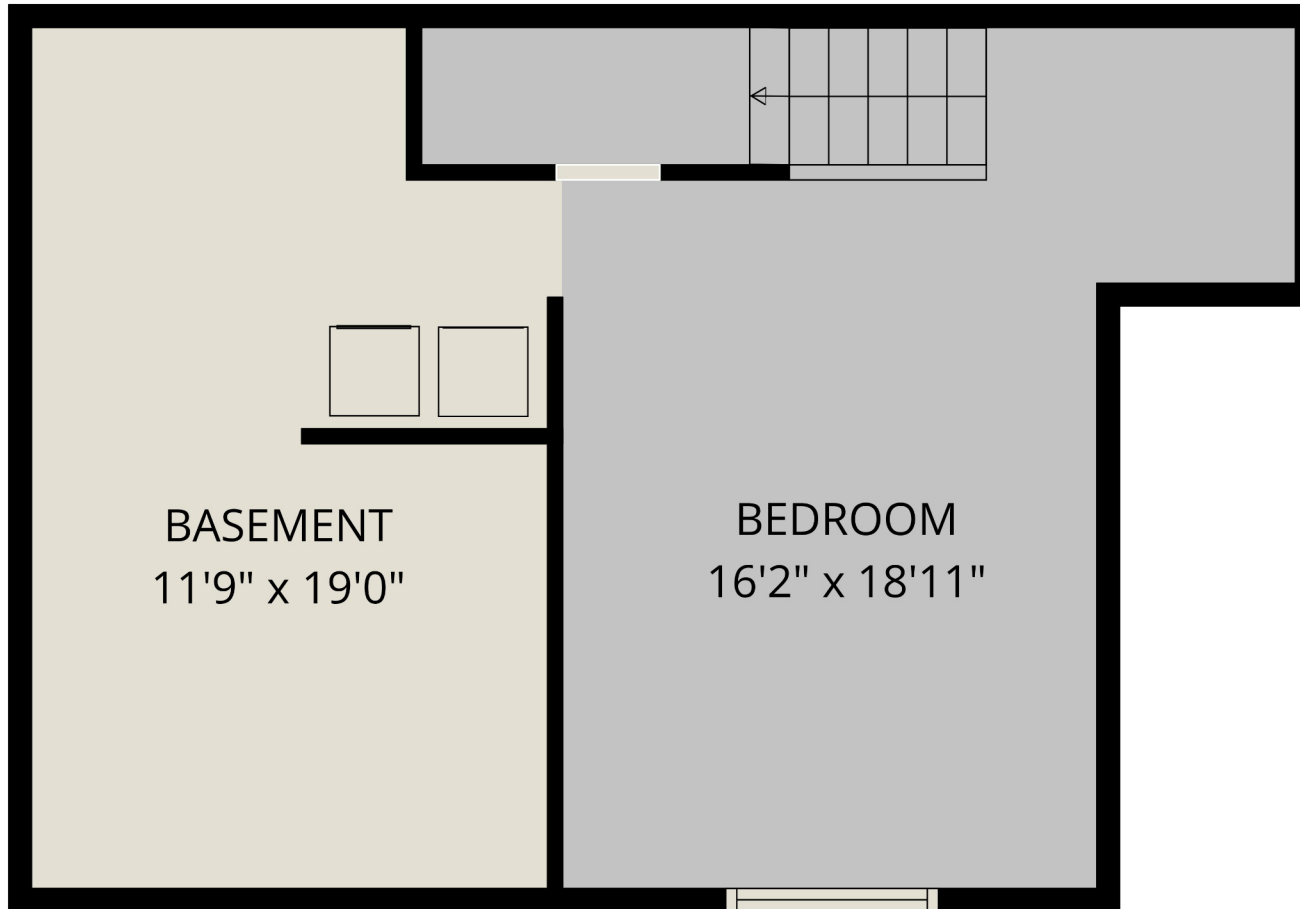

CENTURY 21.

Creekside Realty Ltd.

5976 Matsqui St

Cameron Van Klei Personal Real Estate Corporation
(604) 793-3800

cameron.vanklei@century21.ca

Estimated Areas:

Basement: 508 sq. ft

Main Floor: 772 sq. ft

Above Main: 744 sq. ft

Total: 2024 Sq. Ft