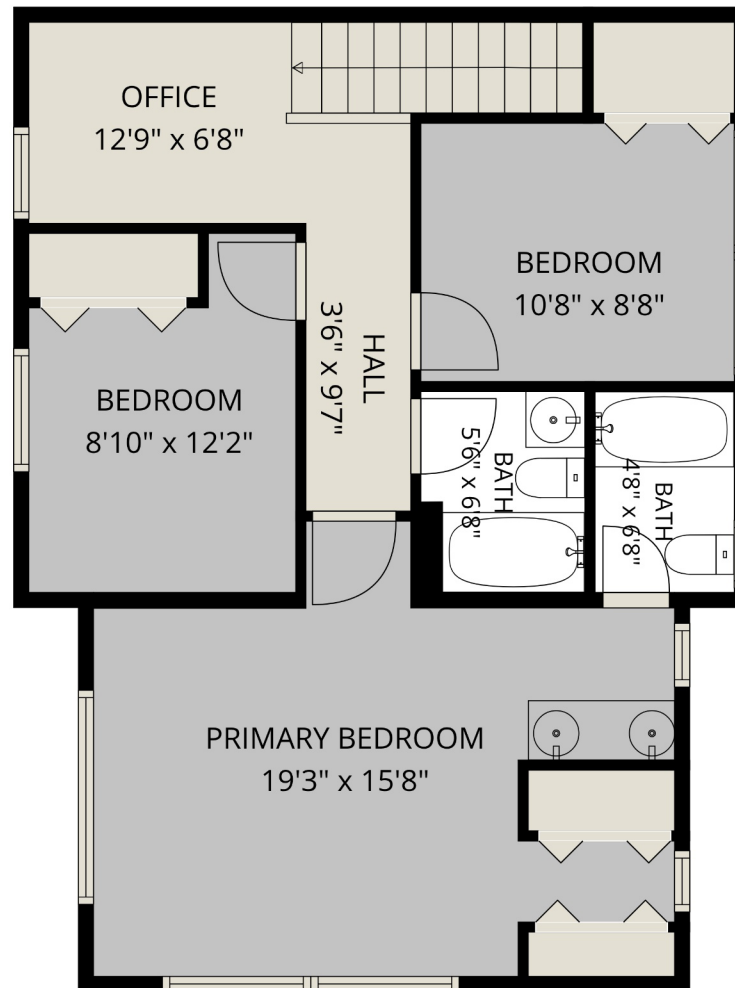

CENTURY 21.

Creekside Realty Ltd.

5976 Matsqui St

Cameron Van Klei Personal Real Estate Corporation
(604) 793-3800

cameron.vanklei@century21.ca

Estimated Areas:

Basement: 508 sq. ft

Main Floor: 772 sq. ft

Above Main: 744 sq. ft

Total: 2024 Sq. Ft