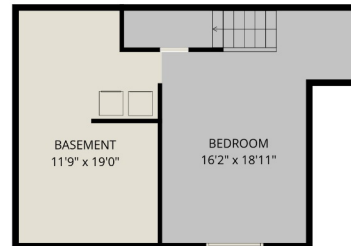

CENTURY 21.

Creekside Realty Ltd.

5976 Matsqui St

Cameron Van Klei Personal Real Estate Corporation
(604) 793-3800

cameron.vanklei@century21.ca

Estimated Areas:

Basement: 508 sq. ft

Main Floor: 772 sq. ft

Above Main: 744 sq. ft

Total: 2024 Sq. Ft