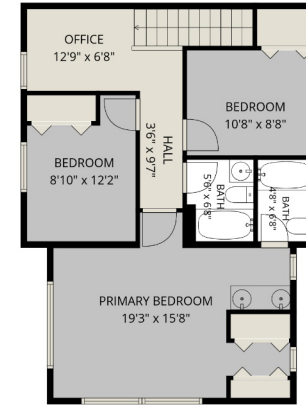

CENTURY 21.

Creekside Realty Ltd.

5976 Matsqui St

Cameron Van Klei Personal Real Estate Corporation
(604) 793-3800

cameron.vanklei@century21.ca

Estimated Areas:

Basement: 508 sq. ft

Main Floor: 772 sq. ft

Above Main: 744 sq. ft

Total: 2024 Sq. Ft