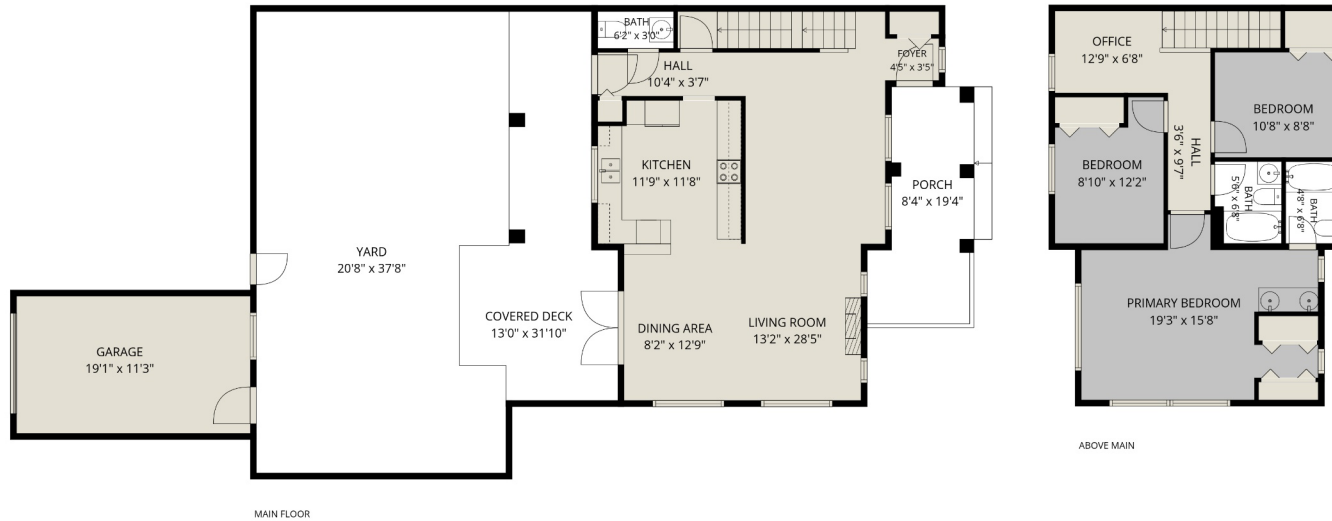

CENTURY 21.

Creekside Realty Ltd.

5976 Matsqui St

Cameron Van Klei Personal Real Estate Corporation
(604) 793-3800

cameron.vanklei@century21.ca

Estimated Areas:

Basement: 508 sq. ft

Main Floor: 772 sq. ft

Above Main: 744 sq. ft

Total: 2024 Sq. Ft