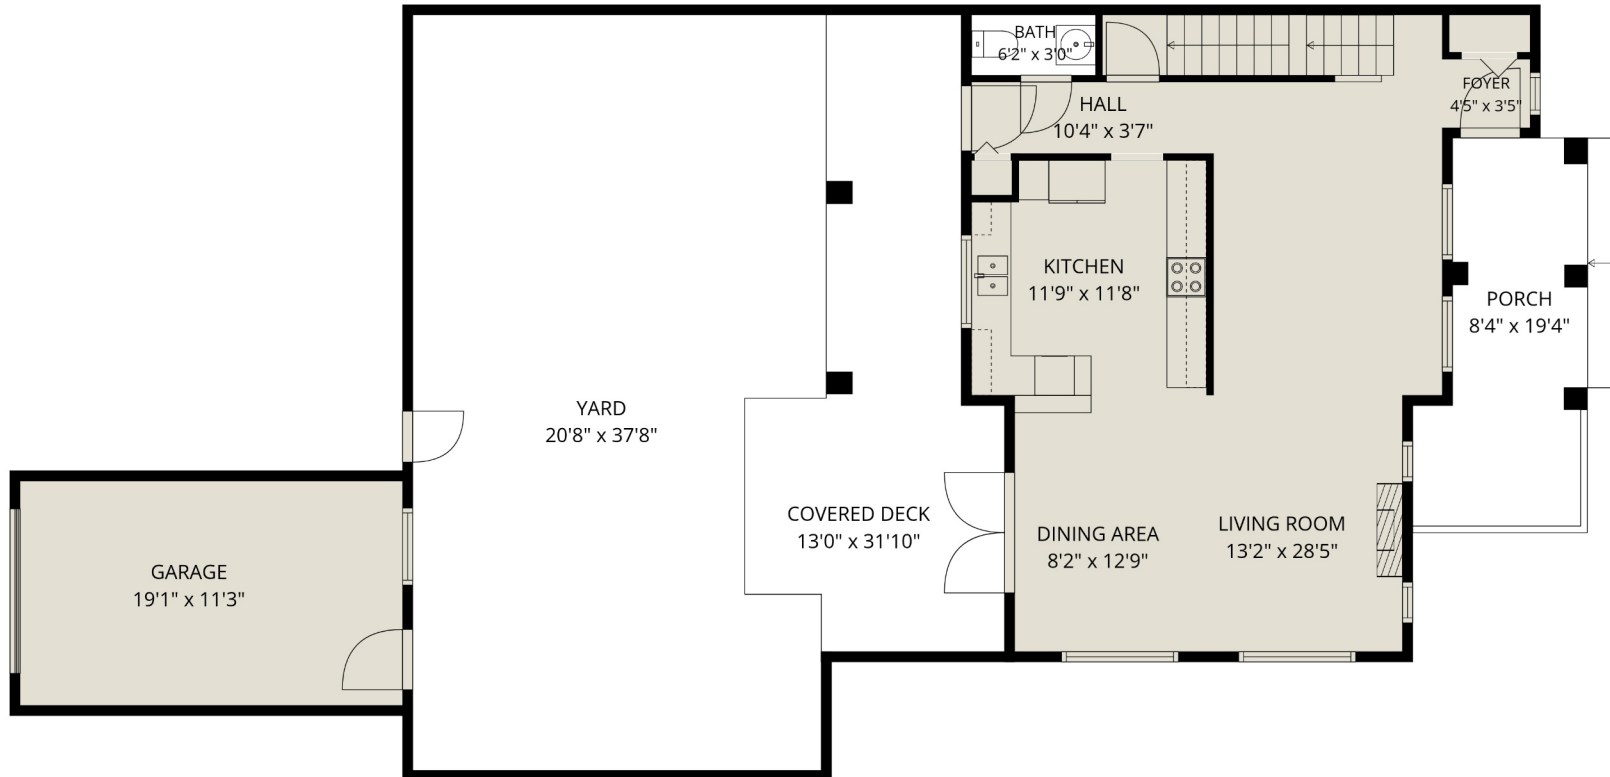

Basement: 508 sq. ft

Main Floor: 772 sq. ft

Above Main: 744 sq. ft

Total: 2024 Sq. Ft

CENTURY 21.

Creekside Realty Ltd.

5976 Matsqui St

Cameron Van Klei Personal Real Estate Corporation
(604) 793-3800

cameron.vanklei@century21.ca

Estimated Areas:

Basement: 508 sq. ft

Main Floor: 772 sq. ft

Above Main: 744 sq. ft

Total: 2024 Sq. Ft

CENTURY 21.

Creekside Realty Ltd.