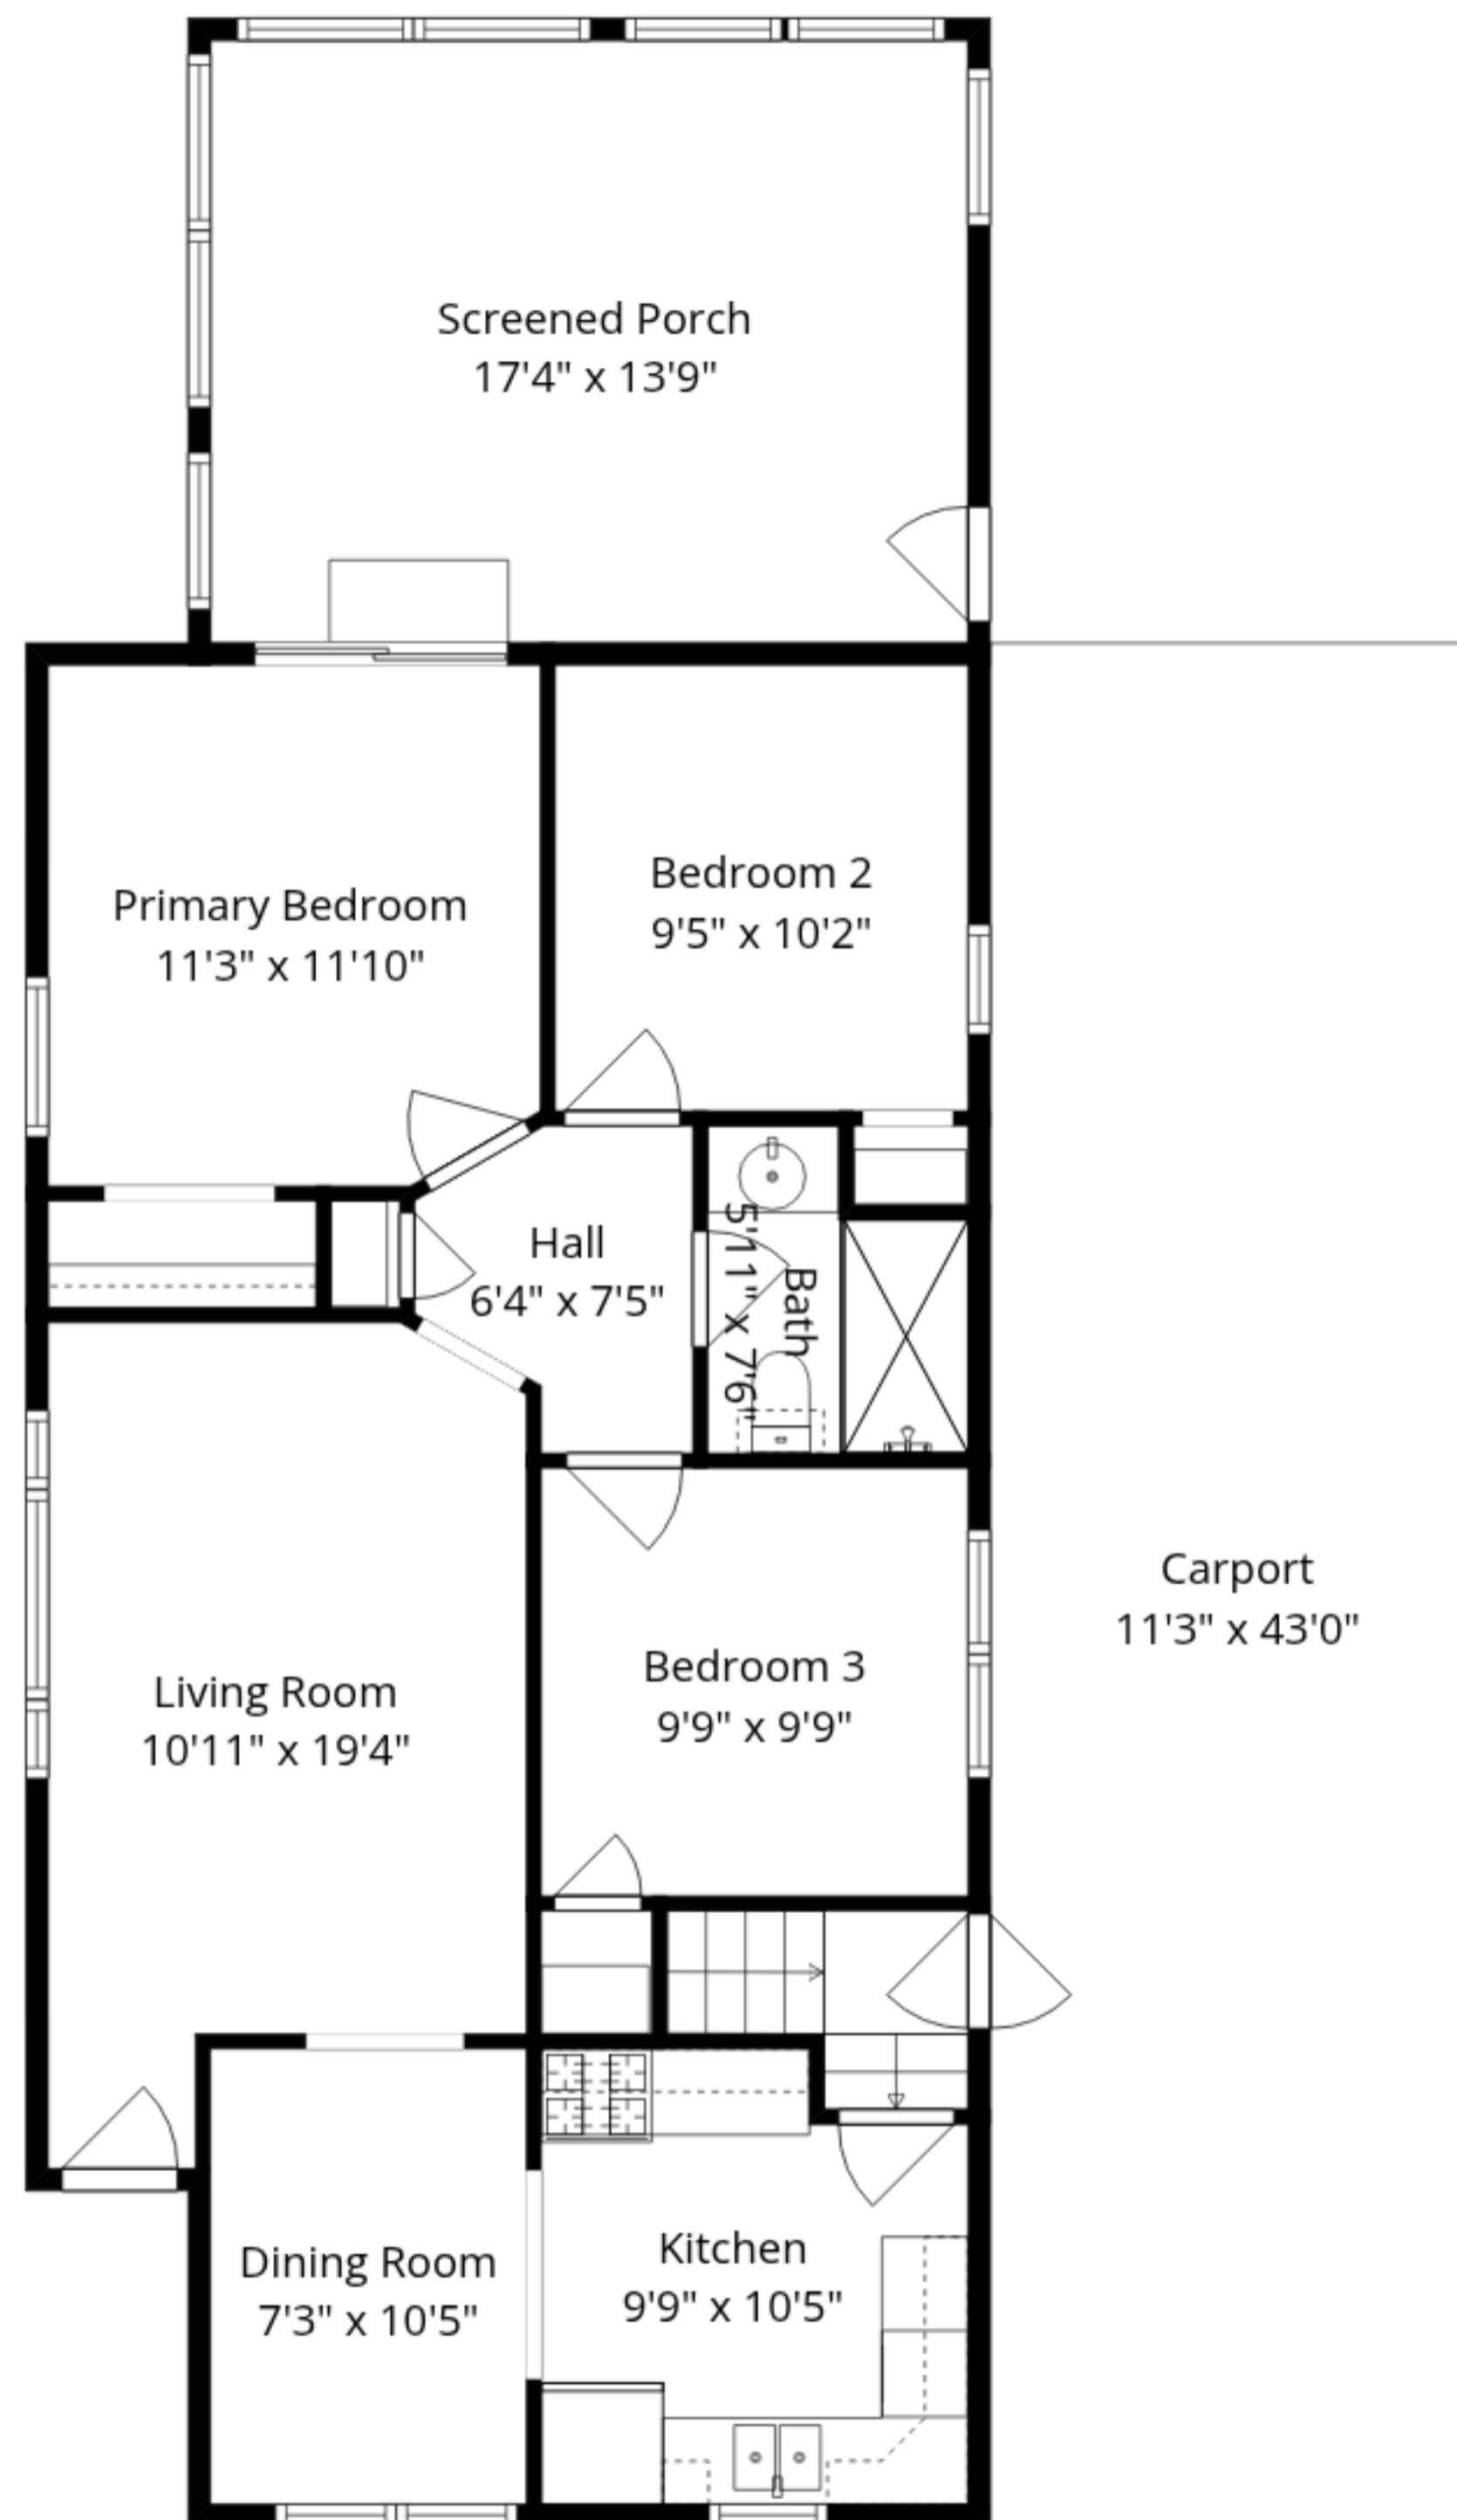

**Total GLA: 919 sq. ft | Total: 2394 sq. ft**  
Lower floor: (Excluded areas 728 sq. ft)  
Upper floor: 919 sq. ft (Excluded areas 747 sq. ft)

Sizes And Dimensions Are Approximate. Actual May Vary.

**Total GLA: 919 sq. ft | Total: 2394 sq. ft**  
 Lower floor: (Excluded areas 728 sq. ft)  
 Upper floor: 919 sq. ft (Excluded areas 747 sq. ft)

Sizes And Dimensions Are Approximate. Actual May Vary.

Lower Floor

Upper Floor

**Total GLA: 919 sq. ft | Total: 2394 sq. ft**  
 Lower floor: (Excluded areas 728 sq. ft)  
 Upper floor: 919 sq. ft (Excluded areas 747 sq. ft)

Sizes And Dimensions Are Approximate. Actual May Vary.