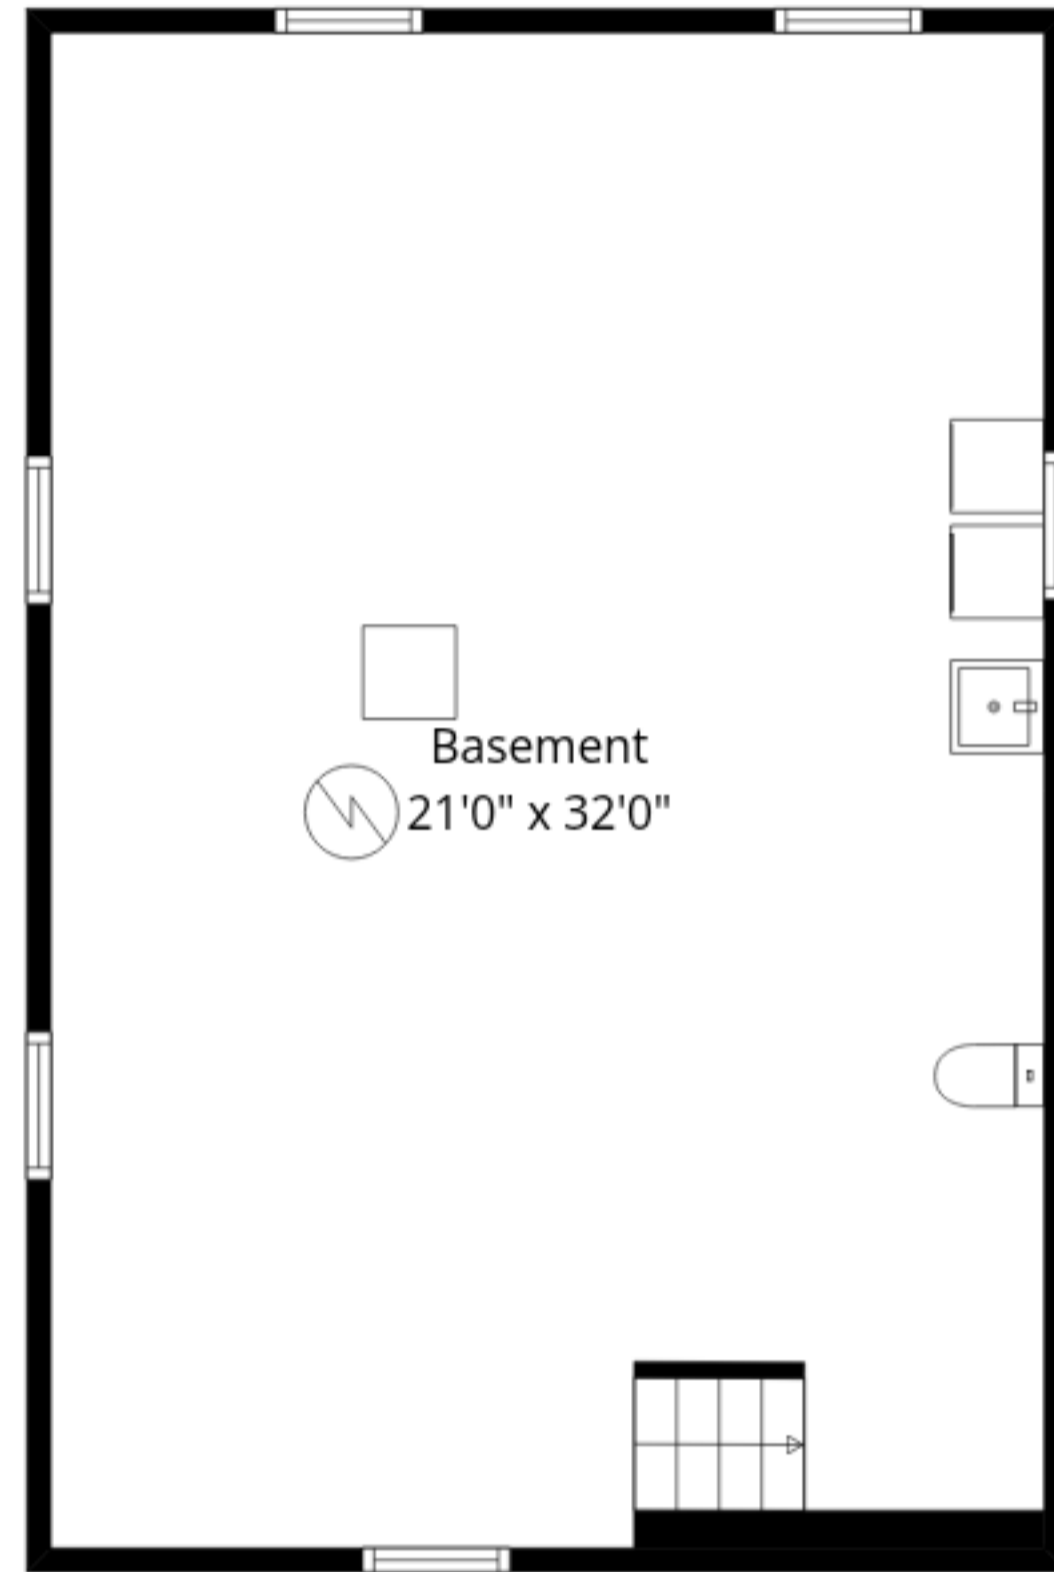

**Total GLA: 919 sq. ft | Total: 2394 sq. ft**  
Lower floor: (Excluded areas 728 sq. ft)  
Upper floor: 919 sq. ft (Excluded areas 747 sq. ft)

Sizes And Dimensions Are Approximate. Actual May Vary.

**Total GLA: 919 sq. ft | Total: 2394 sq. ft**  
 Lower floor: (Excluded areas 728 sq. ft)  
 Upper floor: 919 sq. ft (Excluded areas 747 sq. ft)

Sizes And Dimensions Are Approximate. Actual May Vary.

Lower Floor

Upper Floor

**Total GLA: 919 sq. ft | Total: 2394 sq. ft**  
 Lower floor: (Excluded areas 728 sq. ft)  
 Upper floor: 919 sq. ft (Excluded areas 747 sq. ft)

Sizes And Dimensions Are Approximate. Actual May Vary.