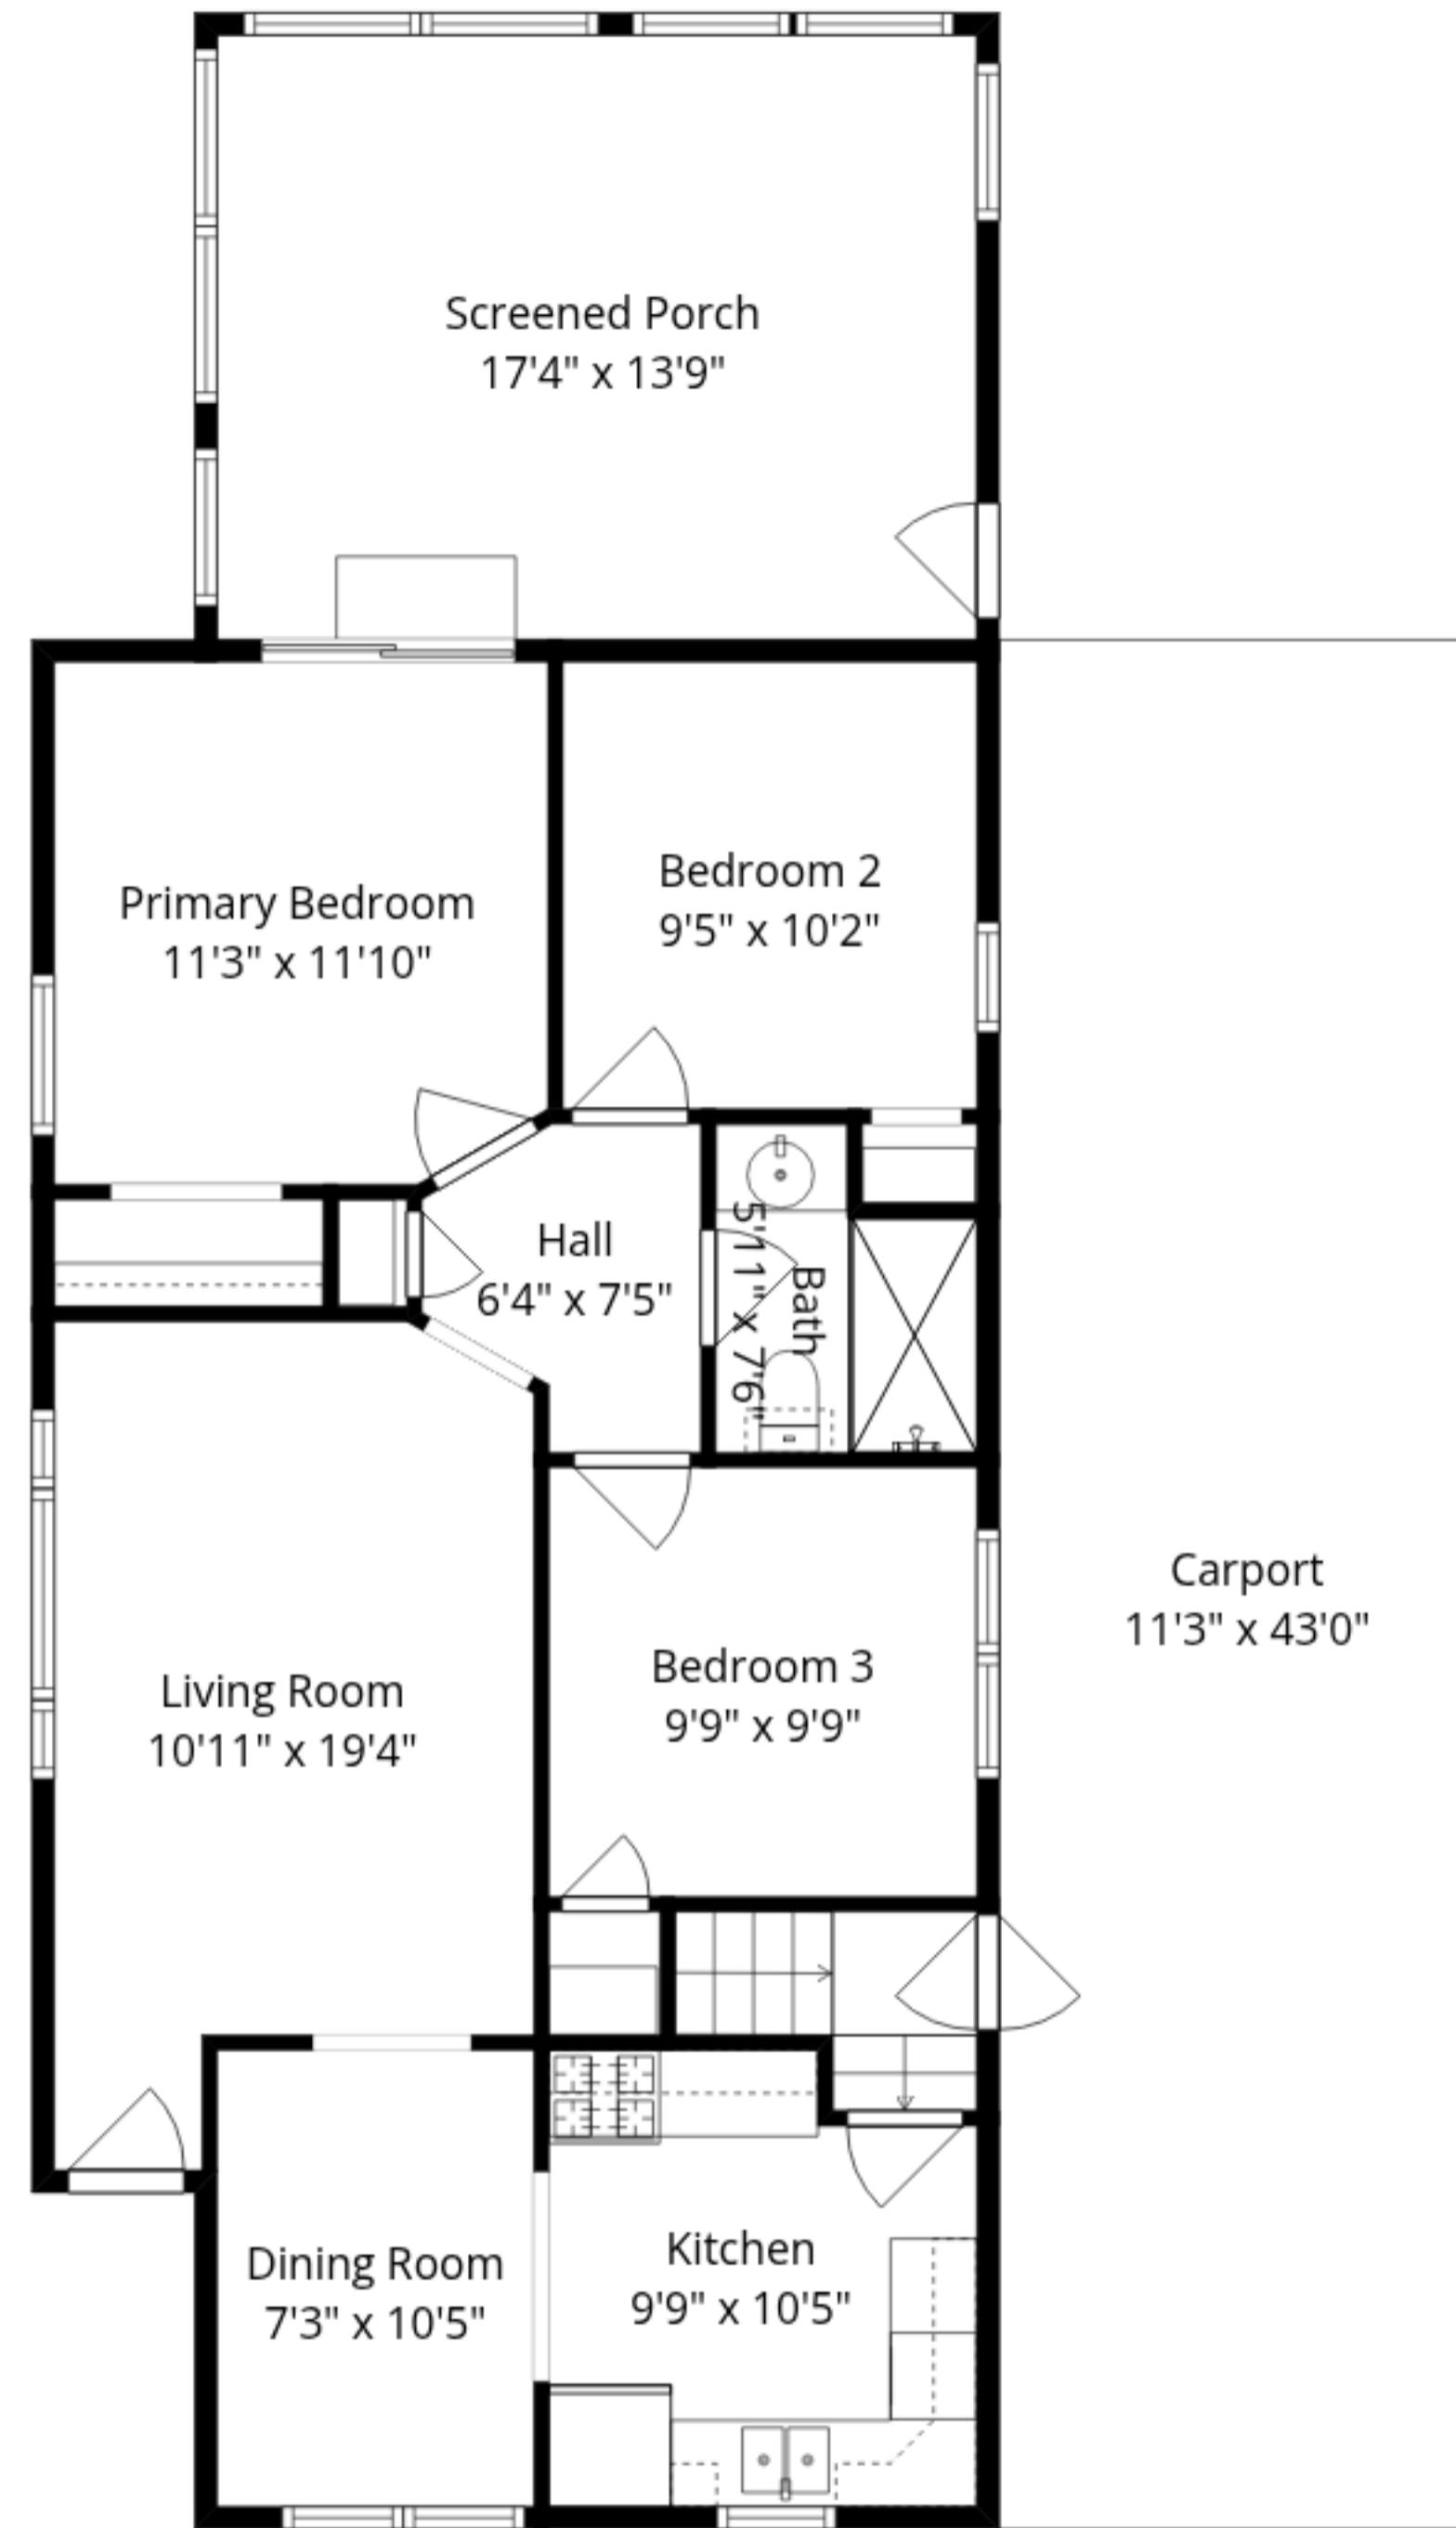

**Total GLA: 919 sq. ft | Total: 2394 sq. ft**  
Lower floor: (Excluded areas 728 sq. ft)  
Upper floor: 919 sq. ft (Excluded areas 747 sq. ft)

Sizes And Dimensions Are Approximate. Actual May Vary.

**Total GLA: 919 sq. ft | Total: 2394 sq. ft**  
 Lower floor: (Excluded areas 728 sq. ft)  
 Upper floor: 919 sq. ft (Excluded areas 747 sq. ft)

Sizes And Dimensions Are Approximate. Actual May Vary.

Lower Floor

Upper Floor

**Total GLA: 919 sq. ft | Total: 2394 sq. ft**  
 Lower floor: (Excluded areas 728 sq. ft)  
 Upper floor: 919 sq. ft (Excluded areas 747 sq. ft)

Sizes And Dimensions Are Approximate. Actual May Vary.