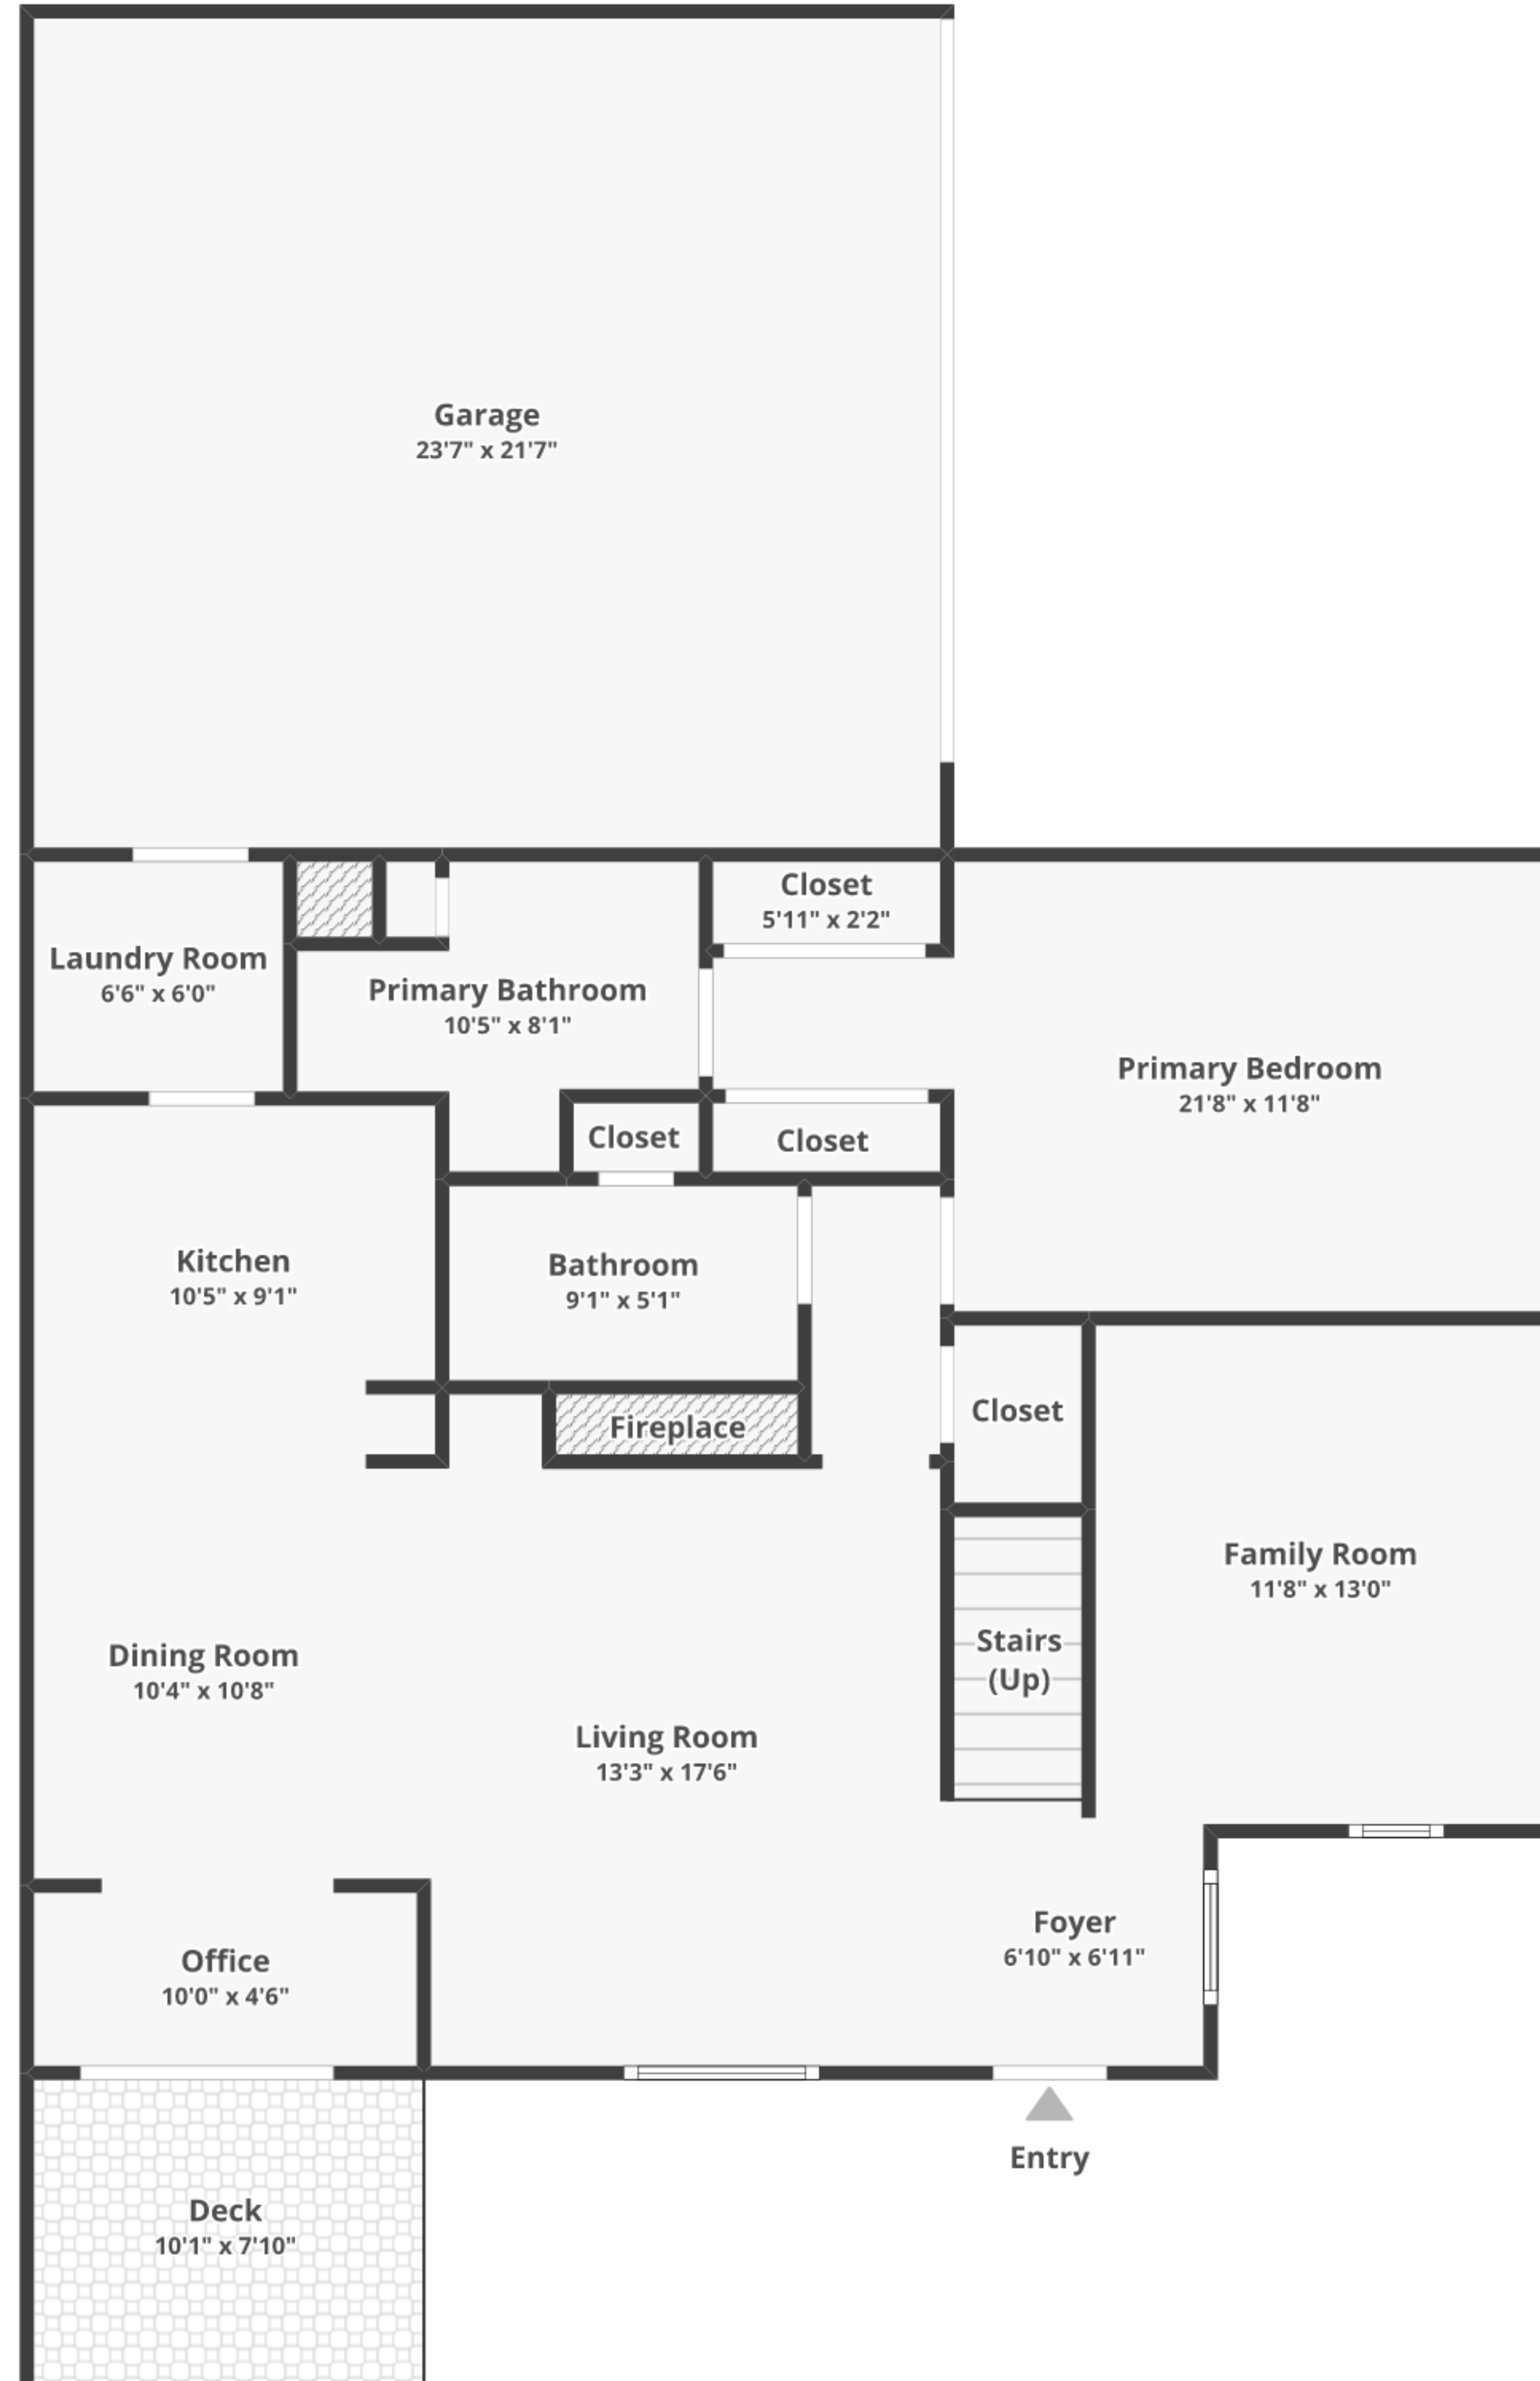

# 2110 Bayberry Ln # 2110, York, PA 17403

Total finished area: ~1,393.59 sq. ft.

Total unfinished area: ~ 15.12 sq. ft.

## FLOOR 1

Finished area: ~1,078.63 sq. ft.

Unfinished area: ~13.58 sq. ft.

## FLOOR 2

Finished area: ~314.96 sq. ft.

Unfinished area: ~1.54 sq. ft.