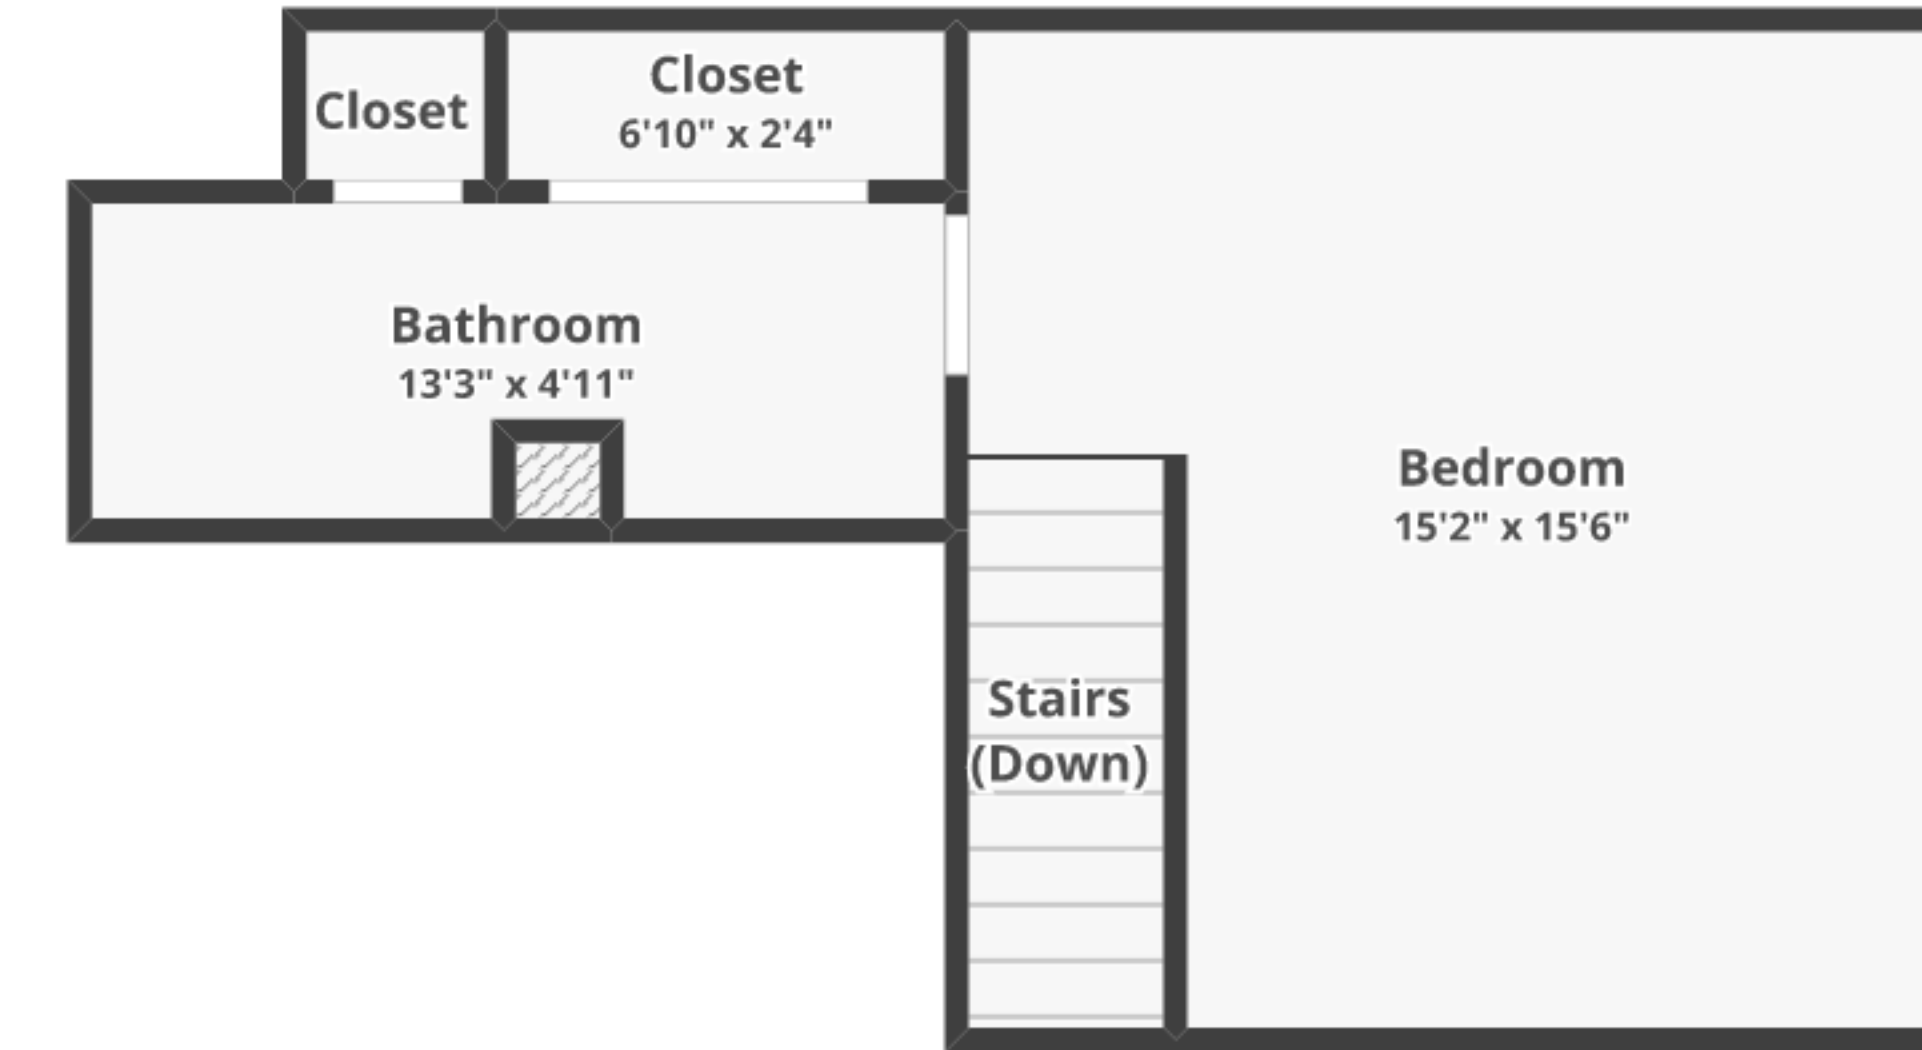

# 2110 Bayberry Ln # 2110, York, PA 17403

Total finished area: ~1,393.59 sq. ft.

Total unfinished area: ~ 15.12 sq. ft.

## FLOOR 1

Finished area: ~1,078.63 sq. ft.

Unfinished area: ~13.58 sq. ft.

## FLOOR 2

Finished area: ~314.96 sq. ft.

Unfinished area: ~1.54 sq. ft.