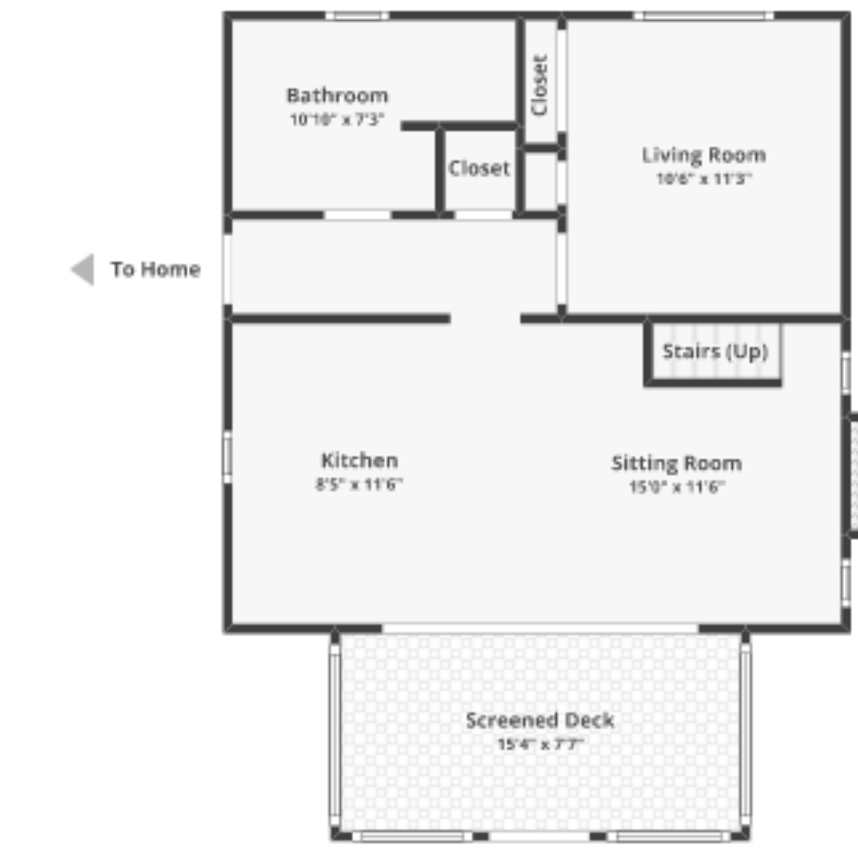

7 Hill Wood Way, East Sandwich, MA 02537

Total finished area: ~4,541.02 sq. ft.

Total unfinished area: ~ 559.45 sq. ft.

FLOOR 1
 Finished area: ~1,780.36 sq. ft.
 Unfinished area: ~8.27 sq. ft.

SEPARATE ENTRY GUEST HOUSE BASEMENT
 Finished area: ~0 sq. ft.
 Unfinished area: ~544.35 sq. ft.

BASEMENT
 Finished area: ~224.21 sq. ft.
 Unfinished area: ~0 sq. ft.

FLOOR 2
 Finished area: ~1,697.85 sq. ft.
 Unfinished area: ~0 sq. ft.

GUEST HOUSE FLOOR 2
 Finished area: ~333.93 sq. ft.
 Unfinished area: ~0 sq. ft.

GUEST HOUSE FLOOR 1