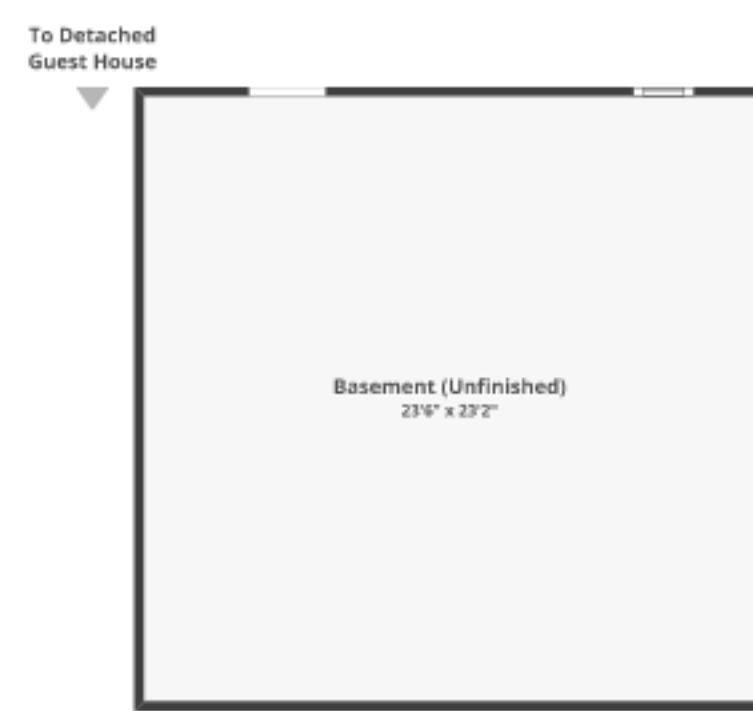

7 Hill Wood Way, East Sandwich, MA 02537

Total finished area: ~4,541.02 sq. ft.

Total unfinished area: ~ 559.45 sq. ft.

FLOOR 1
 Finished area: ~1,780.36 sq. ft.
 Unfinished area: ~8.27 sq. ft.

SEPARATE ENTRY GUEST HOUSE BASEMENT
 Finished area: ~0 sq. ft.
 Unfinished area: ~544.35 sq. ft.

BASEMENT
 Finished area: ~224.21 sq. ft.
 Unfinished area: ~0 sq. ft.

FLOOR 2
 Finished area: ~1,697.85 sq. ft.
 Unfinished area: ~0 sq. ft.

GUEST HOUSE FLOOR 2
 Finished area: ~333.93 sq. ft.
 Unfinished area: ~0 sq. ft.