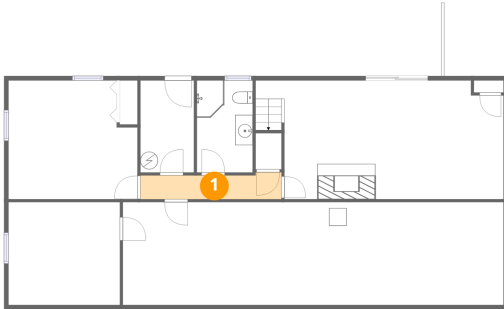

731 Bassett Heights Road, Bassett, Henry County, Virginia,
United States, 24055

1 Floor 1 - Hall

Dimensions: 16'1" x 3'1"
Area: 49 sq. ft
Counted as living area: Yes

Heated: Yes
Finished: Yes
Enclosed: Yes
Contiguous: Yes
Permitted: Yes
Wet space: No
Addition: No
Conversion: No