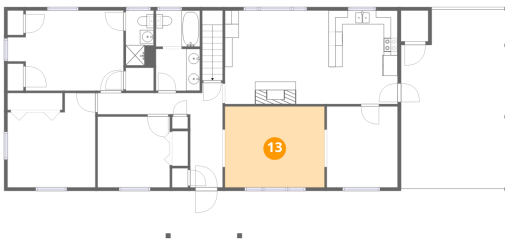

13 Floor 2 - Living Room

Dimensions: 14'5" x 11'8"
Area: 169 sq. ft
Counted as living area: Yes

Heated: Yes
Finished: Yes
Enclosed: Yes
Contiguous: Yes
Permitted: Yes
Wet space: No
Addition: No
Conversion: No