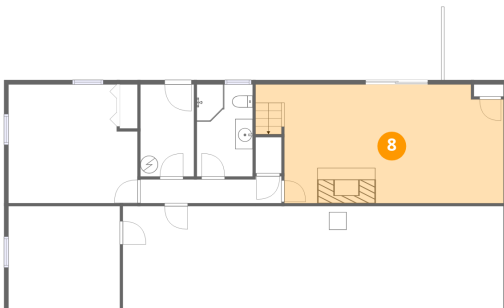

8 Floor 1 - Recreation Room

Dimensions: 28'2" x 13'6"
Area: 381 sq. ft
Counted as living area: Yes

Heated: Yes
Finished: Yes
Enclosed: Yes
Contiguous: Yes
Permitted: Yes
Wet space: No
Addition: No
Conversion: No