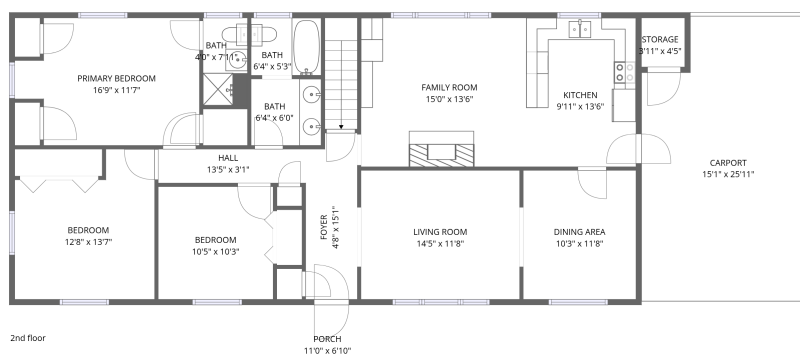

## Home data report

731 Bassett Heights Road, Bassett, Henry County, Virginia,  
United States, 24055

**Total Area: 2222 sq. ft**

1st Floor: 781 sq. ft, 2nd Floor: 1441 sq. ft

Excluded: Storage 169 sq. ft, Patio 95 sq. ft, Utility 508 sq. ft, Porch 75 sq. ft, Carport 369 sq. ft, Walls: 172 sq. ft