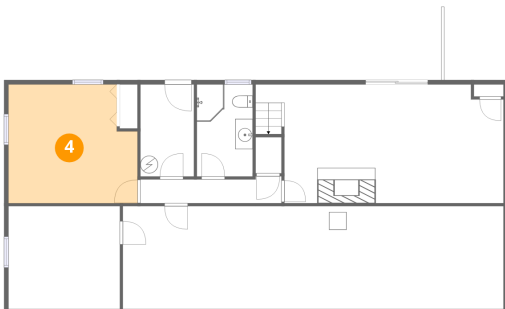

**4** Floor 1 - Bedroom

Dimensions: 14'8" x 13'6"  
Area: 199 sq. ft  
Counted as living area: Yes

Heated: Yes  
Finished: Yes  
Enclosed: Yes  
Contiguous: Yes  
Permitted: Yes  
Wet space: No  
Addition: No  
Conversion: No