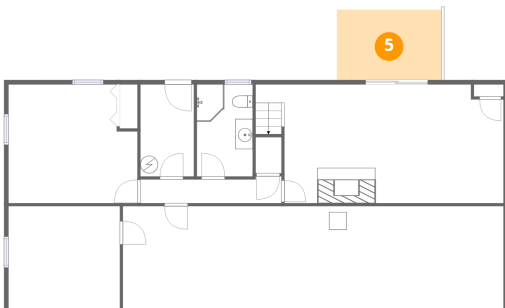

5 Floor 1 - Patio

Dimensions: 11'10" x 8'0"
Area: 95 sq. ft
Counted as living area: No

Heated: No
Finished: No
Enclosed: No
Contiguous: Yes
Permitted: Yes
Wet space: No
Addition: No
Conversion: No