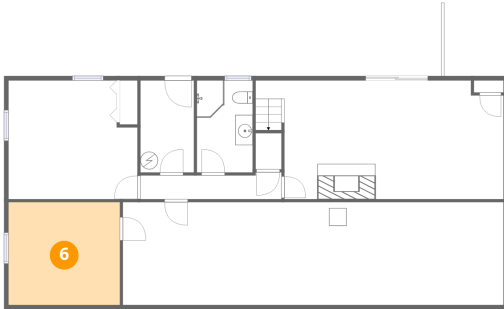

731 Bassett Heights Road, Bassett, Henry County, Virginia,
United States, 24055

6 Floor 1 - Storage

Dimensions: 12'8" x 11'8"
Area: 149 sq. ft
Counted as living area: No

Heated: No
Finished: No
Enclosed: No
Contiguous: Yes
Permitted: Yes
Wet space: No
Addition: No
Conversion: No