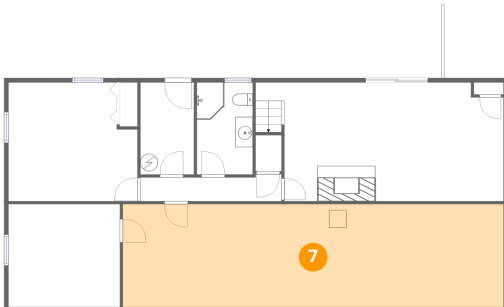

7 Floor 1 - Utility

Dimensions: 43'4" x 11'8"
Area: 506 sq. ft
Counted as living area: No

Heated: Yes
Finished: No
Enclosed: Yes
Contiguous: Yes
Permitted: Yes
Wet space: No
Addition: No
Conversion: No