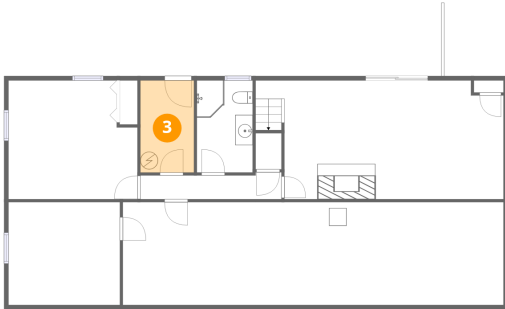

731 Bassett Heights Road, Bassett, Henry County, Virginia,
United States, 24055

3 Floor 1 - Laundry

Dimensions: 6'1" x 10'6"
Area: 64 sq. ft
Counted as living area: Yes

Heated: Yes
Finished: Yes
Enclosed: Yes
Contiguous: Yes
Permitted: Yes
Wet space: No
Addition: No
Conversion: No