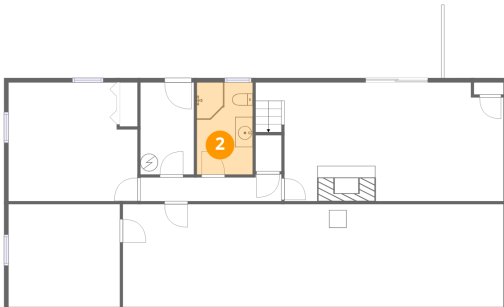

2 Floor 1 - Bath

Dimensions: 6'4" x 10'6"
Area: 67 sq. ft
Counted as living area: Yes

Heated: Yes
Finished: Yes
Enclosed: Yes
Contiguous: Yes
Permitted: Yes
Wet space: Yes
Addition: No
Conversion: No