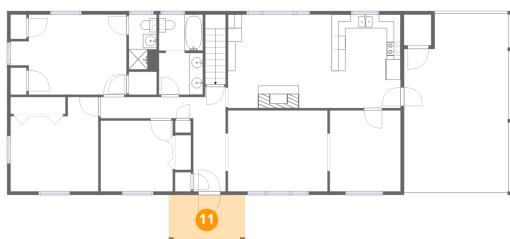

11 Floor 2 - Porch

Dimensions: 11'0" x 6'10"
Area: 75 sq. ft
Counted as living area: No

Heated: No
Finished: No
Enclosed: No
Contiguous: Yes
Permitted: Yes
Wet space: No
Addition: No
Conversion: No