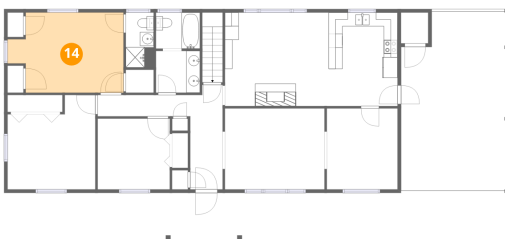

14 Floor 2 - Primary Bedroom

Dimensions: 16'9" x 11'7"
Area: 194 sq. ft
Counted as living area: Yes

Heated: Yes
Finished: Yes
Enclosed: Yes
Contiguous: Yes
Permitted: Yes
Wet space: No
Addition: No
Conversion: No