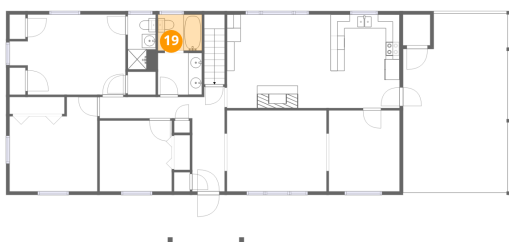

19 Floor 2 - Bath

Dimensions: 6'4" x 5'3"
Area: 33 sq. ft
Counted as living area: Yes

Heated: Yes
Finished: Yes
Enclosed: Yes
Contiguous: Yes
Permitted: Yes
Wet space: Yes
Addition: No
Conversion: No