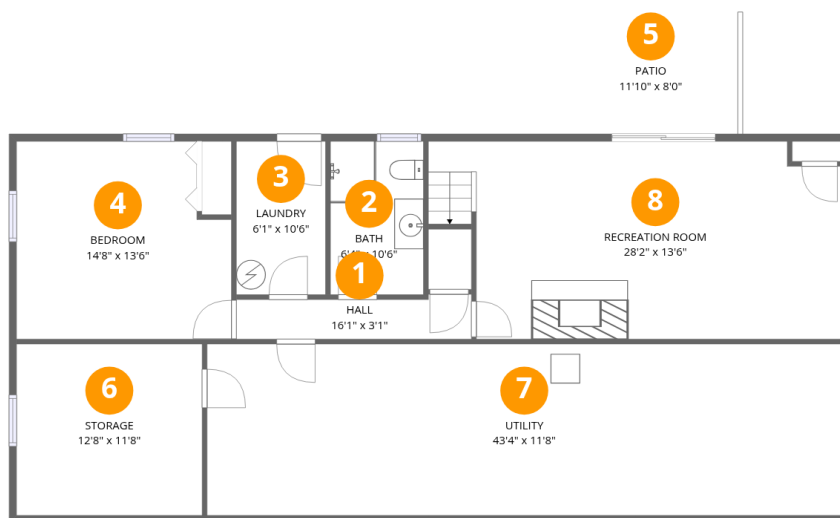

Home data report

731 Bassett Heights Road, Bassett, Henry County, Virginia,
United States, 24055

Room dimensions

Floor 1

Total:781sqft Excluded: 755sqft

#		Dimensions	sqft	Counted as living area
1	Hall	16'1" x 3'1"	49 sq. ft	Yes
2	Bath	6'4" x 10'6"	67 sq. ft	Yes
3	Laundry	6'1" x 10'6"	64 sq. ft	Yes
4	Bedroom	14'8" x 13'6"	199 sq. ft	Yes
5	Patio	11'10" x 8'0"	95 sq. ft	No
6	Storage	12'8" x 11'8"	149 sq. ft	No
7	Utility	43'4" x 11'8"	506 sq. ft	No
8	Recreation Room	28'2" x 13'6"	381 sq. ft	Yes