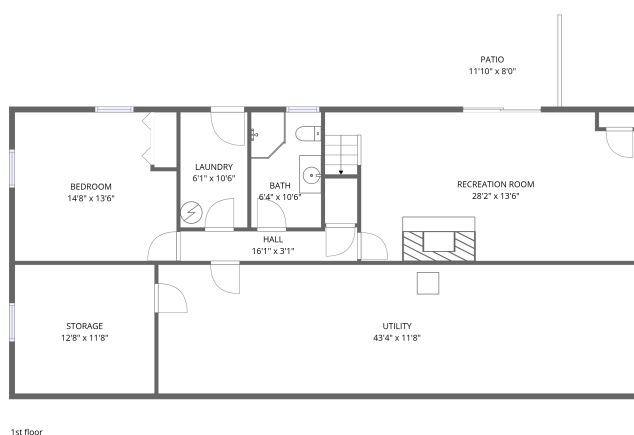

## Home data report

731 Bassett Heights Road, Bassett, Henry County, Virginia,  
United States, 24055

**Total Area: 2222 sq. ft**

1st Floor: 781 sq. ft, 2nd Floor: 1441 sq. ft

Excluded: Storage 169 sq. ft, Patio 95 sq. ft, Utility 508 sq. ft, Porch 75 sq. ft, Carport 369 sq. ft, Walls: 172 sq. ft