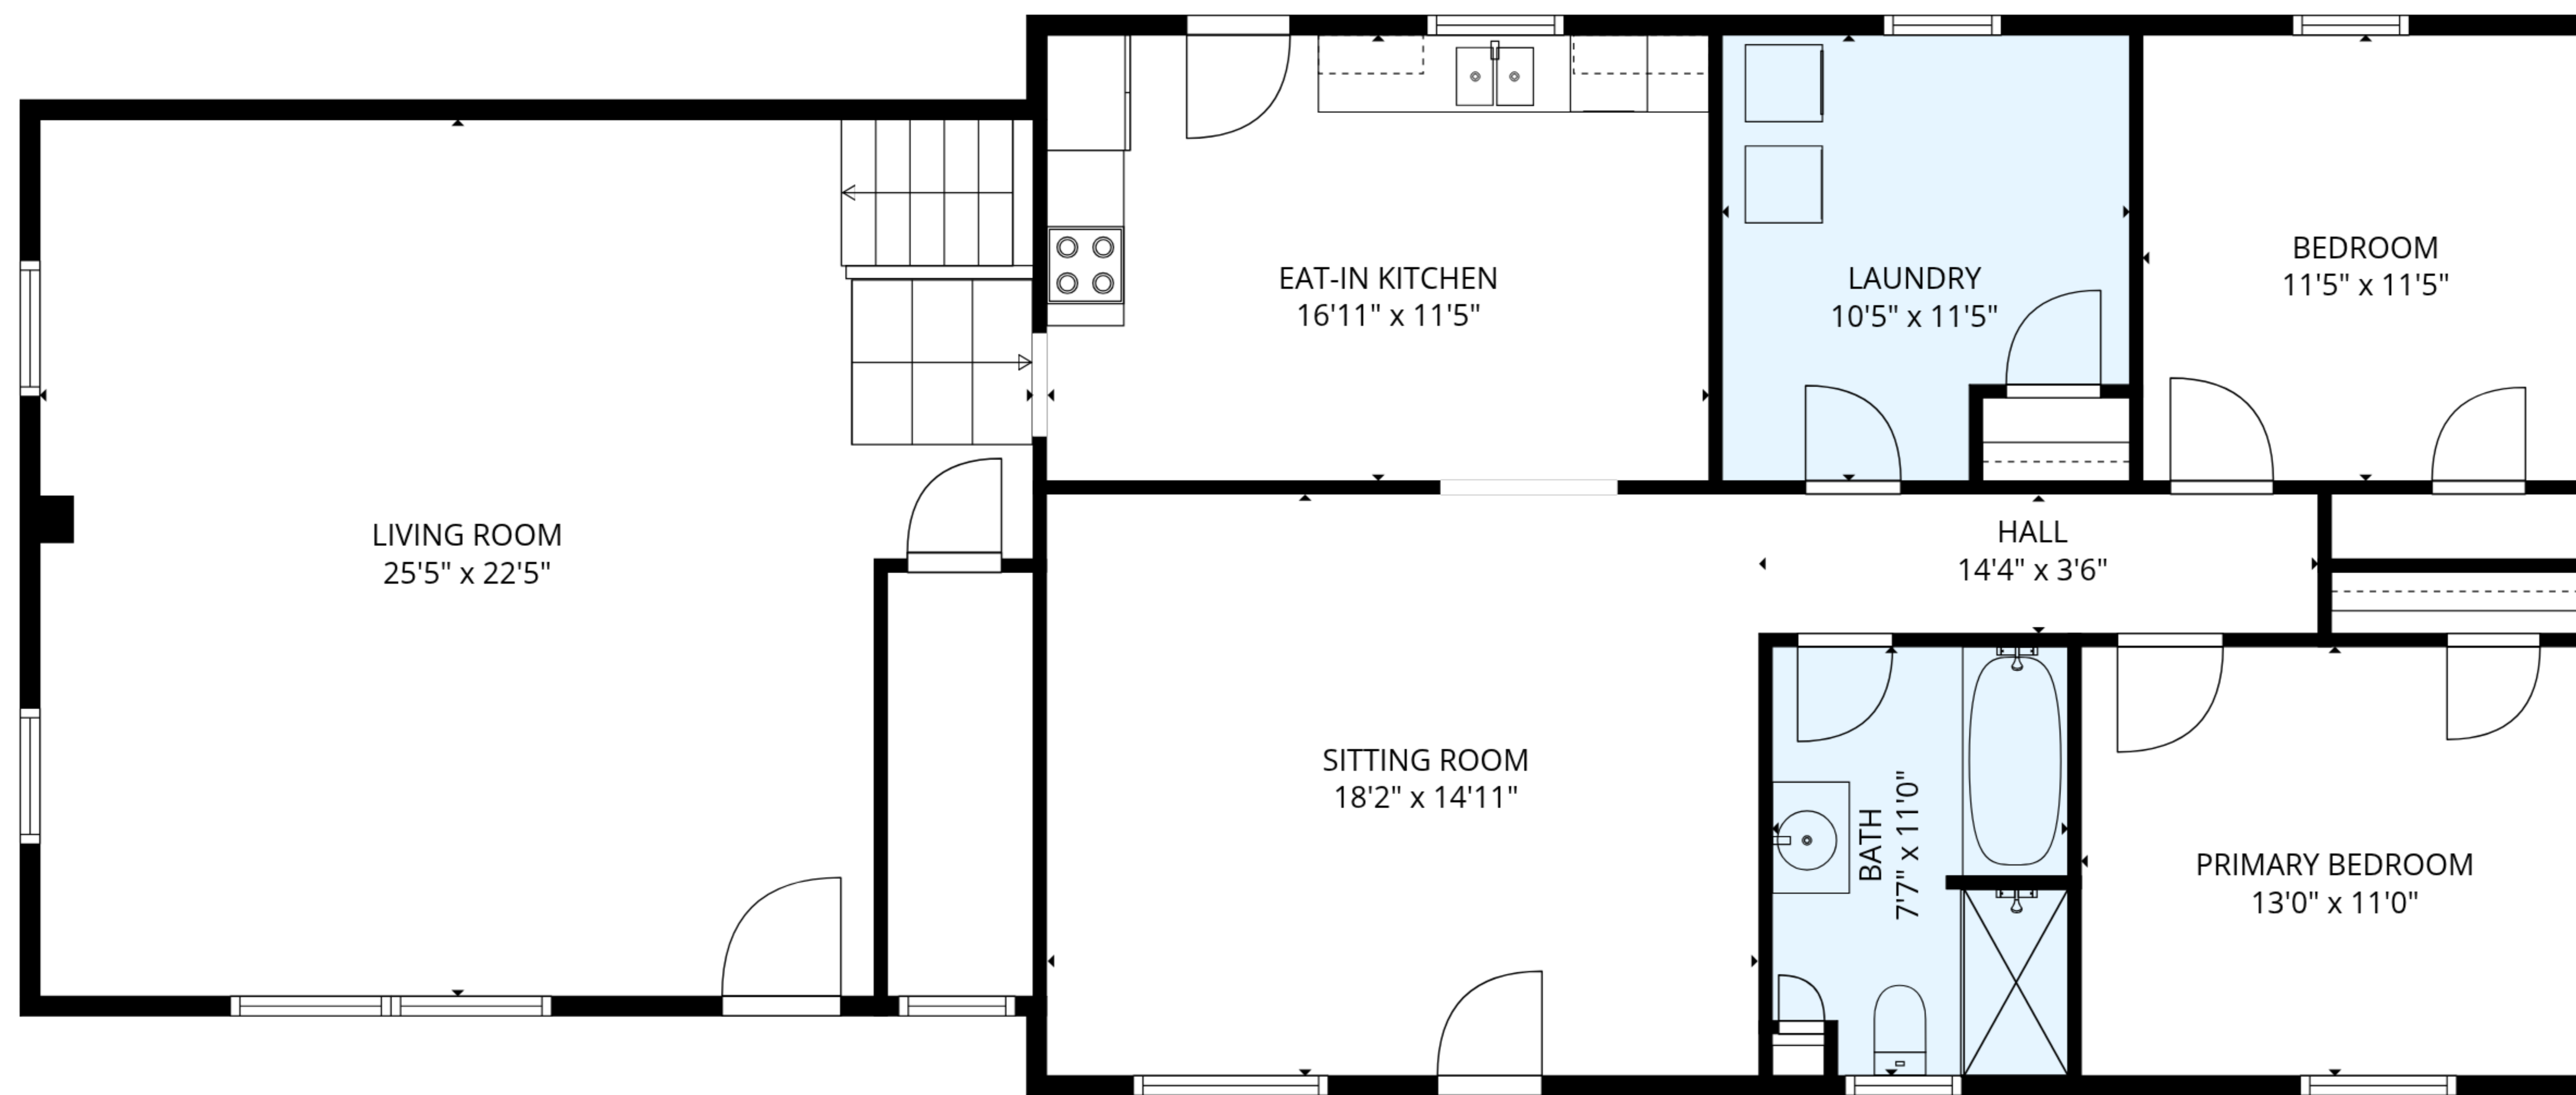

BASEMENT
38'4" x 26'8"

TOTAL: 1628 sq. ft
Basement: 0 sq. ft, 1st floor: 1628 sq. ft
EXCLUDED AREAS: BASEMENT: 1042 sq. ft, WALLS: 164 sq. ft

MEASUREMENTS ARE DEEMED RELIABLE BUT ARE NOT GUARANTEED.

TOTAL: 1628 sq. ft

Basement: 0 sq. ft, 1st floor: 1628 sq. ft

EXCLUDED AREAS: BASEMENT: 1042 sq. ft, WALLS: 164 sq. ft

MEASUREMENTS ARE DEEMED RELIABLE BUT ARE NOT GUARANTEED.

1st floor

Basement

TOTAL: 1628 sq. ft
 Basement: 0 sq. ft, 1st floor: 1628 sq. ft
 EXCLUDED AREAS: BASEMENT: 1042 sq. ft, WALLS: 164 sq. ft