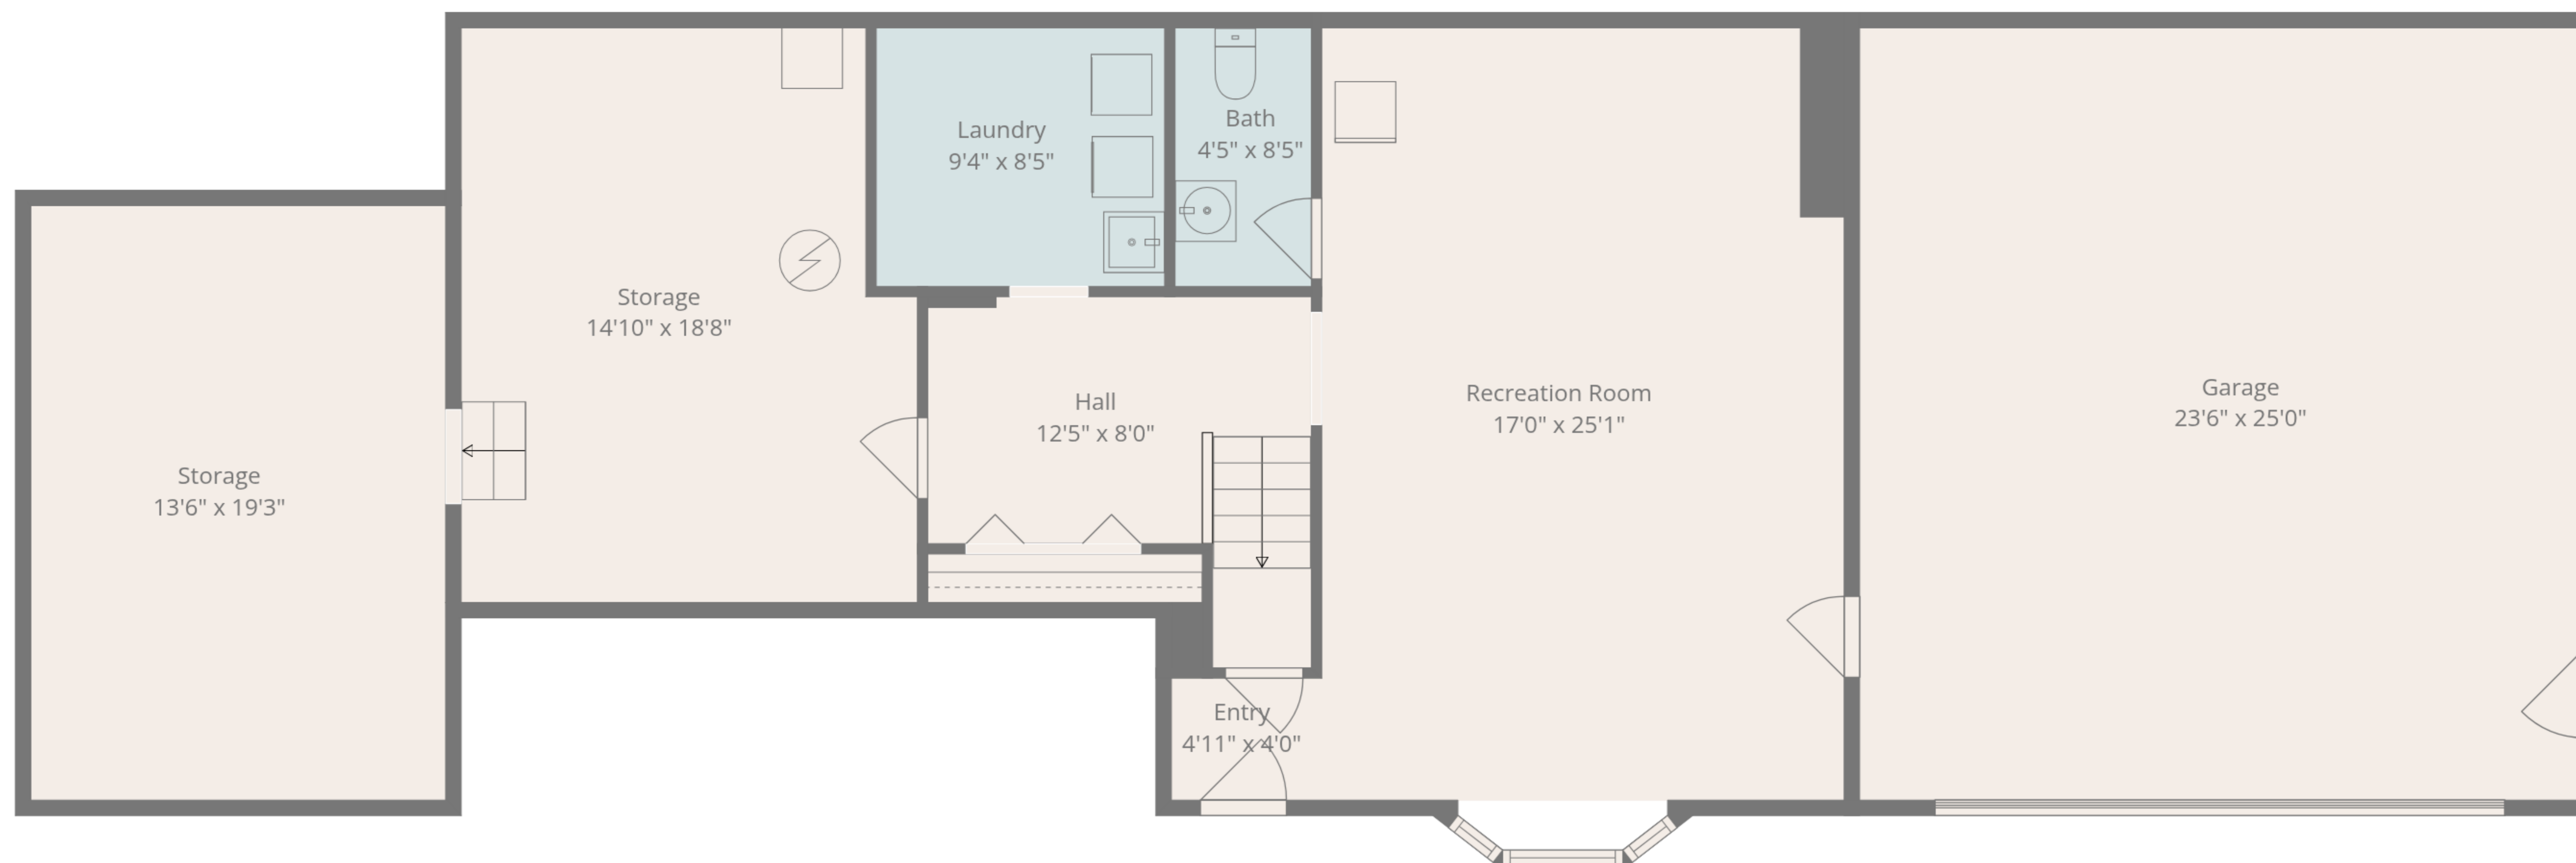

Total: 2615 sq. ft

1st Floor: 717 sq. Ft, 2nd Floor: 1898 sq. ft

Excluded Areas: Storage: 529 sq. Ft, Garage: 591 sq. Ft, Bay Window: 10 sq. Ft,
 Screened Porch: 236 sq. Ft, Porch: 28 sq. Ft, Deck: 90 sq. Ft,
 Fireplace: 12 sq. Ft, Walls: 263 sq. ft

Measurement Deemed Highly Reliable But Not Guaranteed!

Total: 2615 sq. ft

1st Floor: 717 sq. Ft, 2nd Floor: 1898 sq. ft

Excluded Areas: Storage: 529 sq. Ft, Garage: 591 sq. Ft, Bay Window: 10 sq. Ft,

Screened Porch: 236 sq. Ft, Porch: 28 sq. Ft, Deck: 90 sq. Ft,

Fireplace: 12 sq. Ft, Walls: 263 sq. ft

Measurement Deemed Highly Reliable But Not Guaranteed!

2nd Floor

1st Floor

Total: 2615 sq. ft

1st Floor: 717 sq. Ft, 2nd Floor: 1898 sq. ft

Excluded Areas: Storage: 529 sq. Ft, Garage: 591 sq. Ft, Bay Window: 10 sq. Ft,
Screened Porch: 236 sq. Ft, Porch: 28 sq. Ft, Deck: 90 sq. Ft,
Fireplace: 12 sq. Ft, Walls: 263 sq. ft