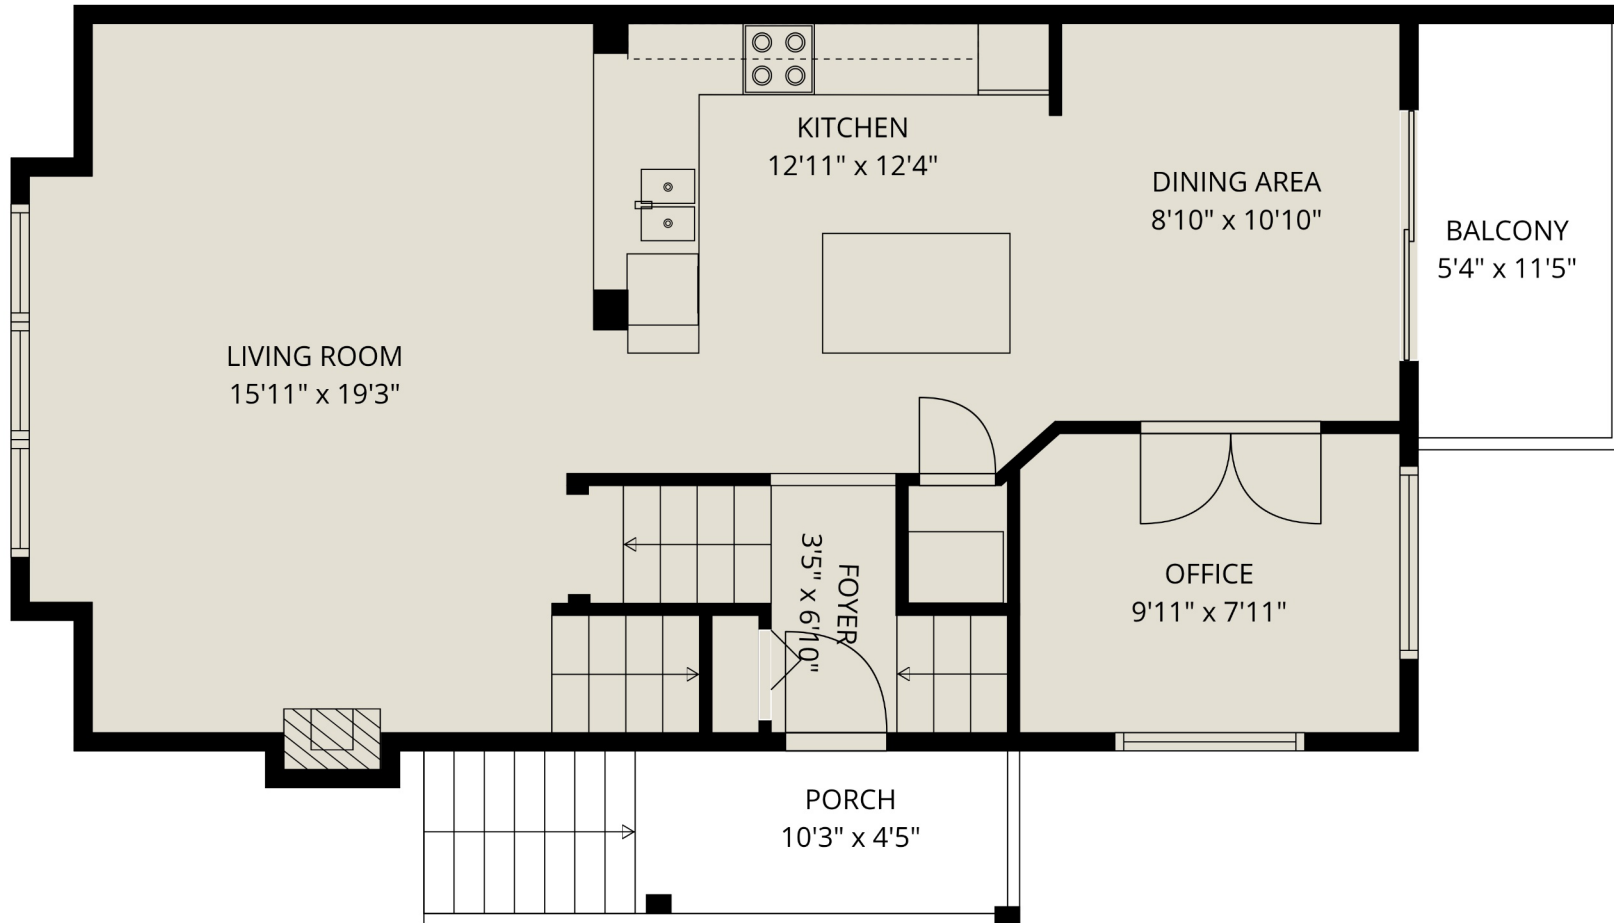

CENTURY 21.

Creekside Realty Ltd.

34 5556 Peach Rd

Cameron Van Klei Personal Real Estate Corporation

(604) 793-3800

cameron.vanklei@century21.ca

Estimated Areas:

Below Main: 384 sq. ft

Main Floor: 780 sq. ft

Above Main: 777 sq. ft

Total: 1941 Sq. Ft