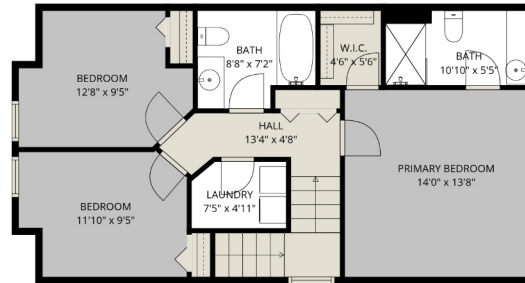

CENTURY 21.

Creekside Realty Ltd.

34 5556 Peach Rd

Cameron Van Klei Personal Real Estate Corporation

(604) 793-3800

cameron.vanklei@century21.ca

ABOVE MAIN