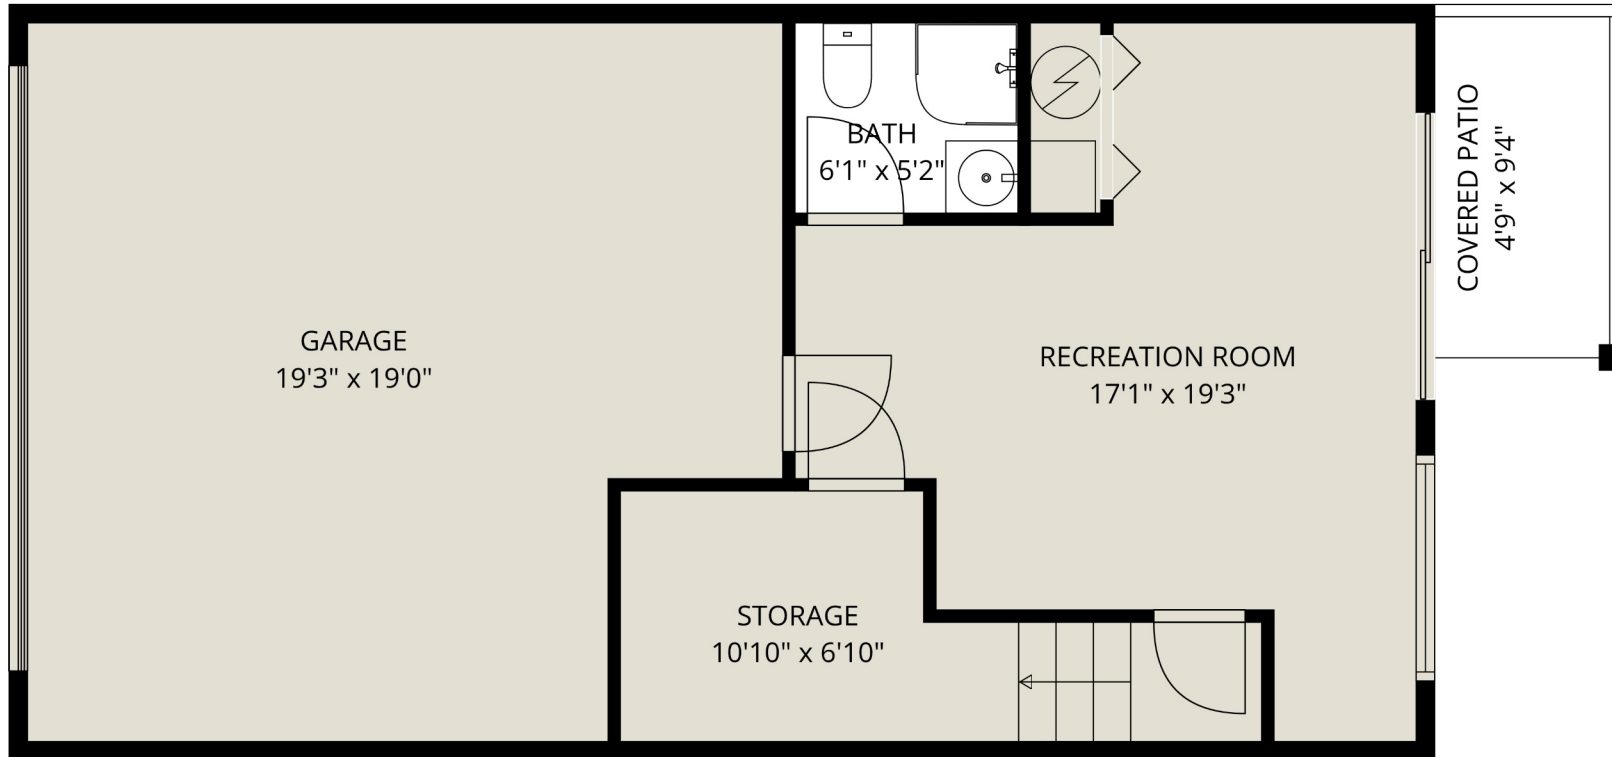

BELOW MAIN

CENTURY 21.

Creekside Realty Ltd.

34 5556 Peach Rd

Cameron Van Klei Personal Real Estate Corporation

(604) 793-3800

cameron.vanklei@century21.ca

Estimated Areas:

Below Main: 384 sq. ft

Main Floor: 780 sq. ft

Above Main: 777 sq. ft

Total: 1941 Sq. Ft