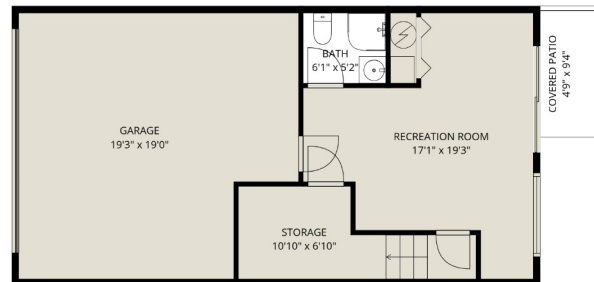

BELOW MAIN

Estimated Areas:

Below Main: 384 sq. ft

Main Floor: 780 sq. ft

Above Main: 777 sq. ft

Total: 1941 Sq. Ft

CENTURY 21.

Creekside Realty Ltd.

cameron.vanklei@century21.ca

Estimated Areas:

Below Main: 384 sq. ft

Main Floor: 780 sq. ft

Above Main: 777 sq. ft

Total: 1941 Sq. Ft