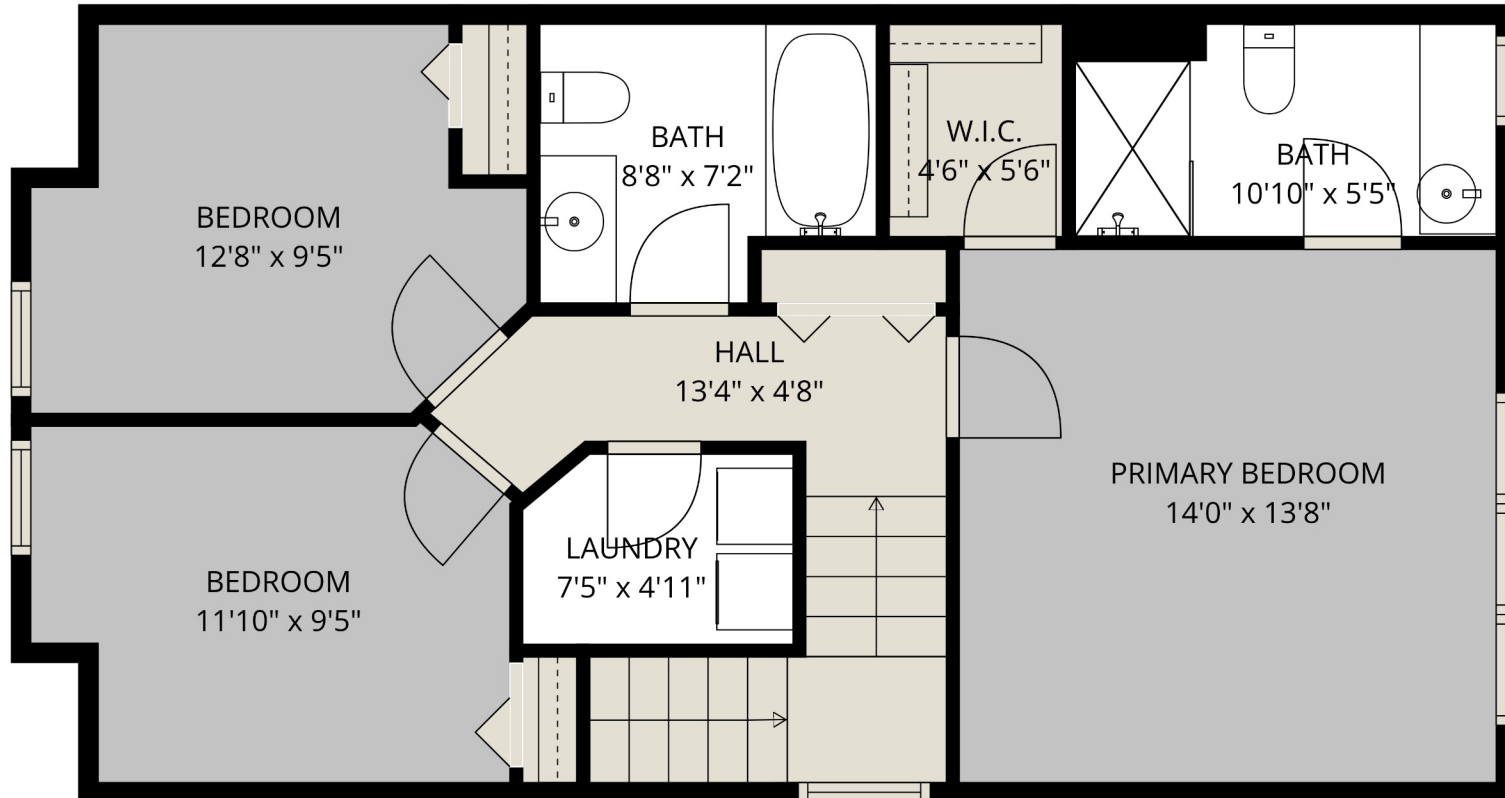

BELOW MAIN

Estimated Areas:

Below Main: 384 sq. ft

Main Floor: 780 sq. ft

Above Main: 777 sq. ft

Total: 1941 Sq. Ft

CENTURY 21.

Creekside Realty Ltd.

Below Main: 384 sq. ft

Main Floor: 780 sq. ft

Above Main: 777 sq. ft

Total: 1941 Sq. Ft

CENTURY 21.

Creekside Realty Ltd.

34 5556 Peach Rd

Cameron Van Klei Personal Real Estate Corporation
(604) 793-3800

cameron.vanklei@century21.ca

Estimated Areas:

Below Main: 384 sq. ft

Main Floor: 780 sq. ft

Above Main: 777 sq. ft

Total: 1941 Sq. Ft