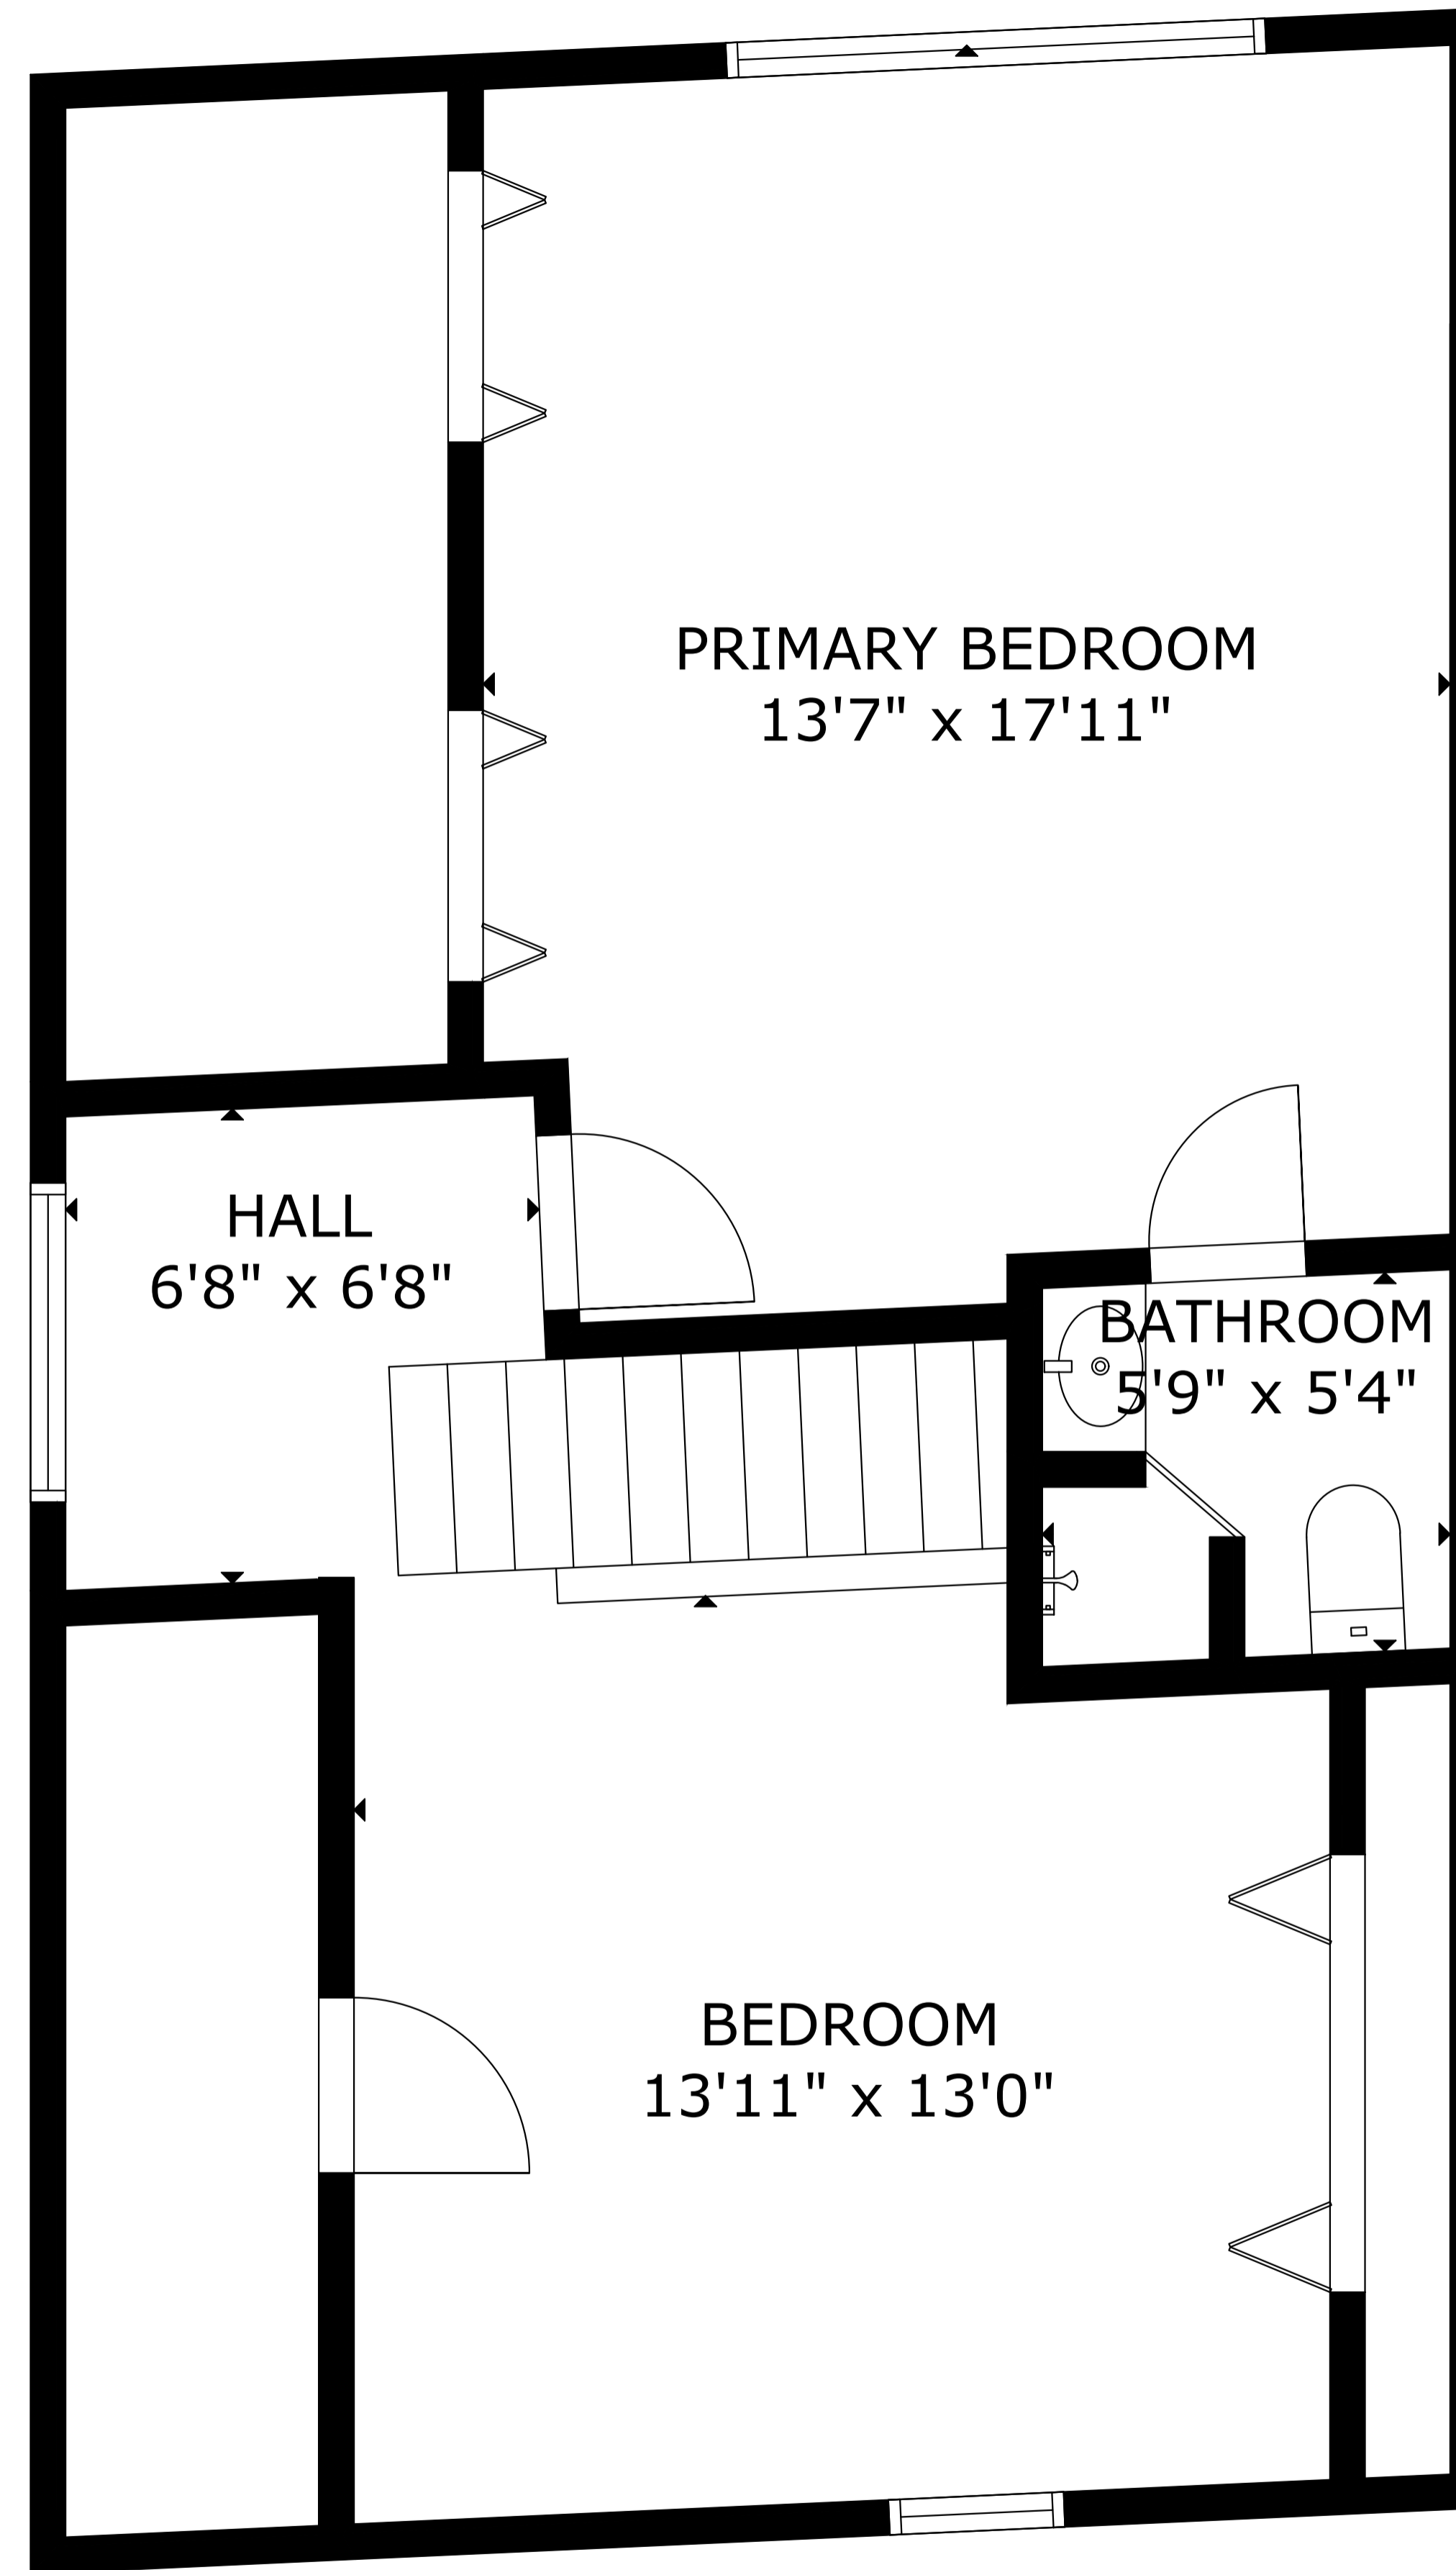

119 Overpeck Ave, , Ridgefield Park, NJ, 07660, United States

GROSS INTERNAL AREA
TOTAL: 3,694 sq ft

LOWER FLOOR: 951 sq ft, MAIN FLOOR: 1,039 sq ft

SECOND FLOOR: 1,042 sq ft, ATTIC: 662 sq ft

EXCLUDED AREAS: PATIO: 528 sq ft

THIS FLOOR PLAN IS PROVIDED FOR ILLUSTRATION PURPOSES ONLY WITH THE PERMISSION OF THE SELLER. ROOM POSITIONS AND DIMENSIONS ARE APPROXIMATE AND ARE NOT GUARANTEED TO BE EXACT OR TO SCALE. THE BUYER SHOULD CONFIRM MEASUREMENTS FOR ACCURACY.