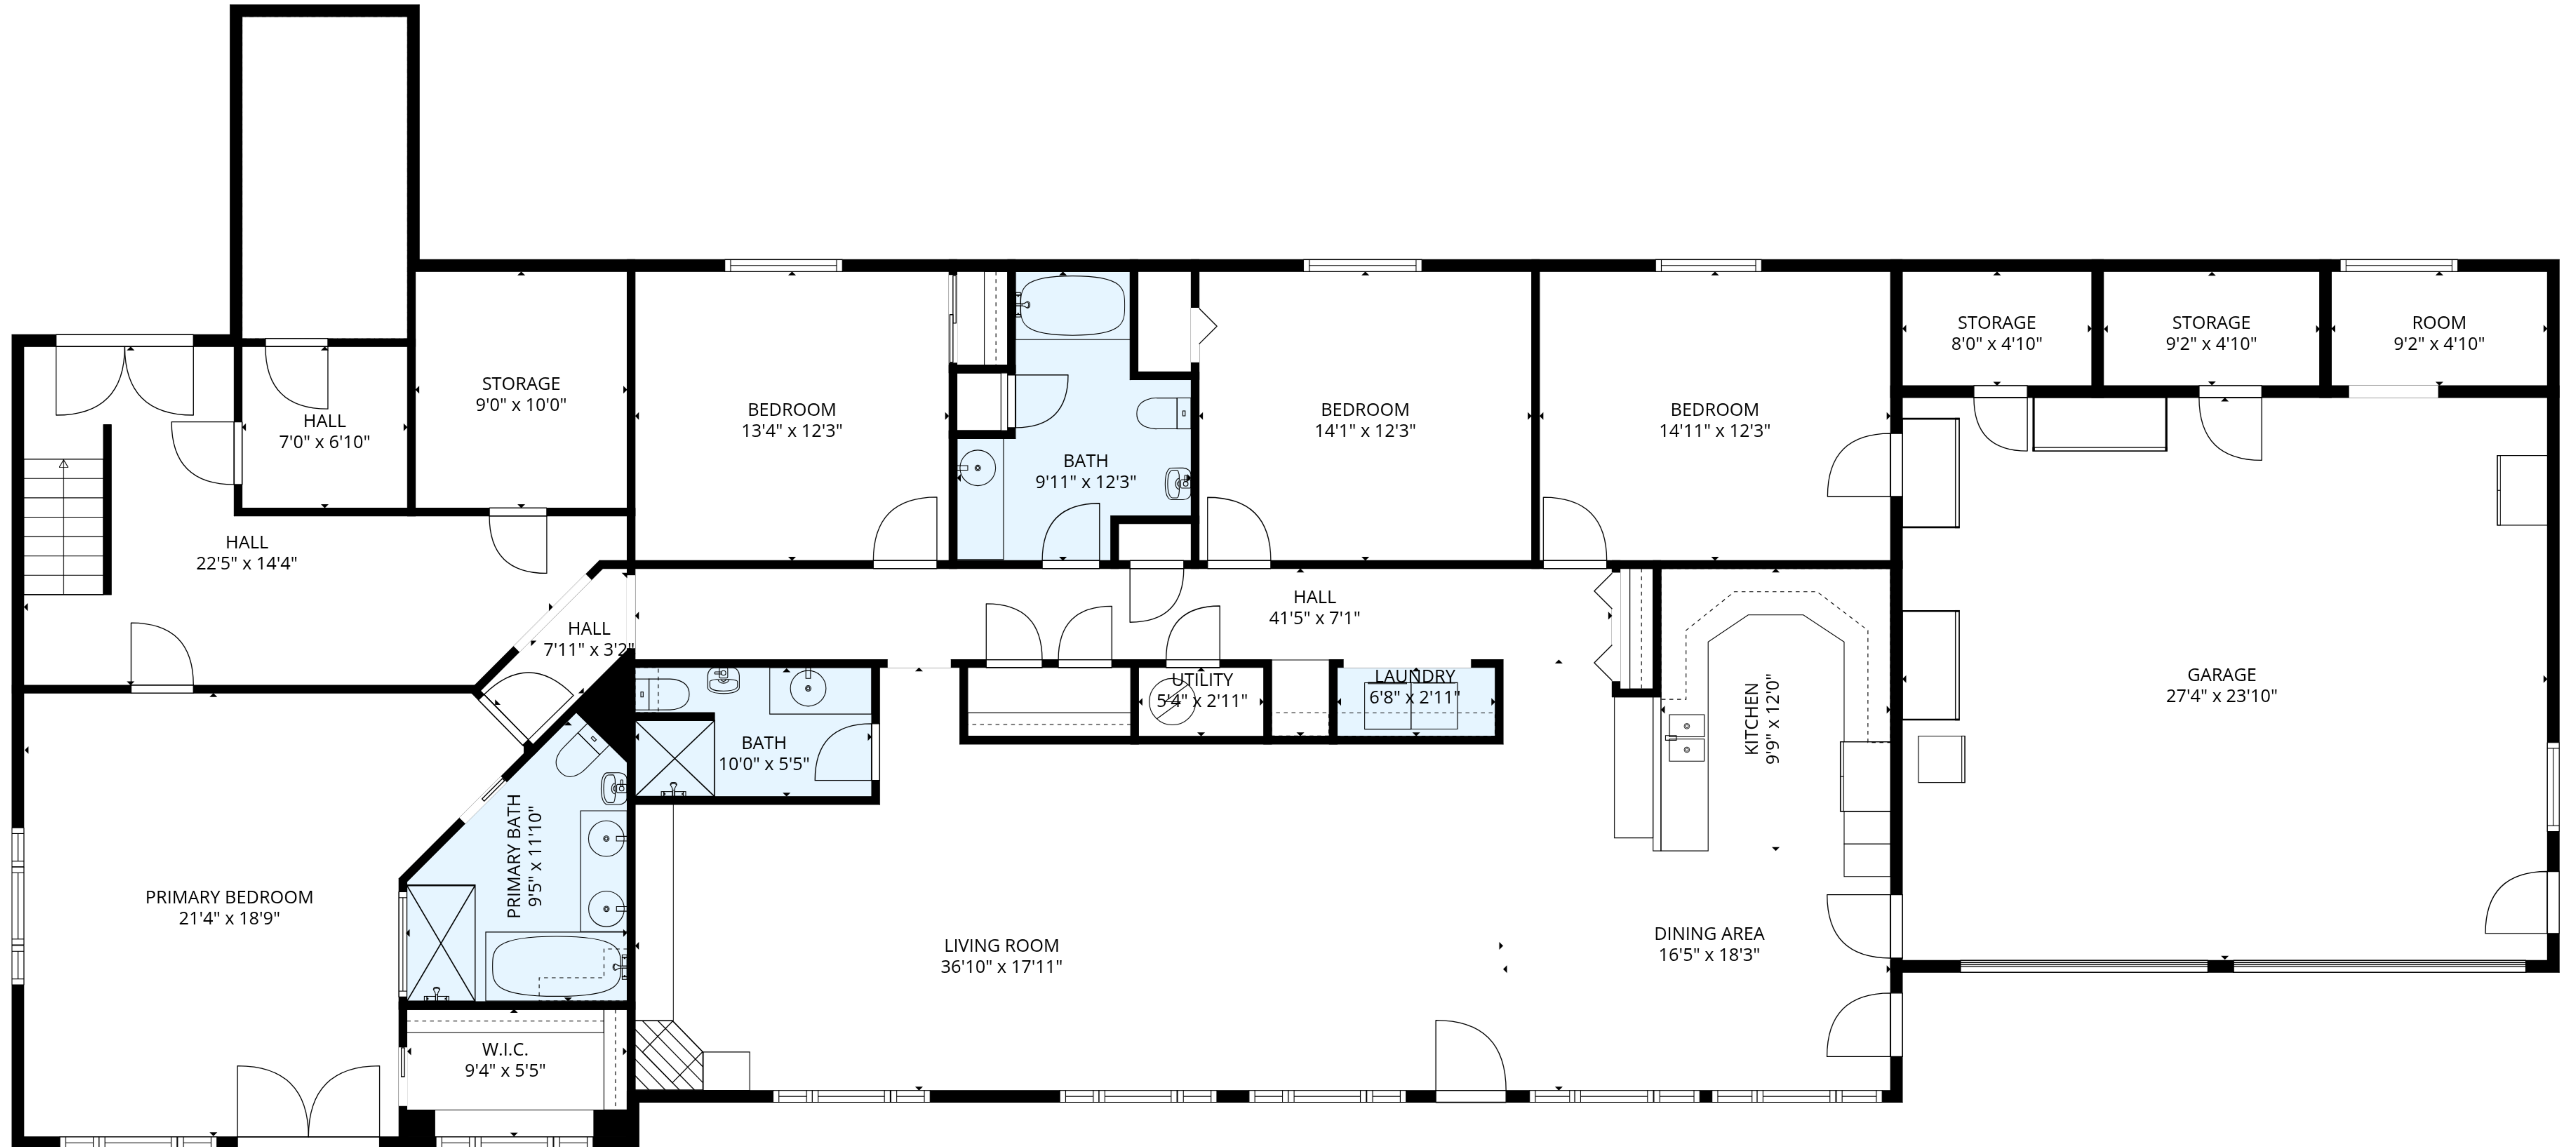

**TOTAL: 2761 sq. ft**

1st floor: 2400 sq. ft, 2nd floor: 361 sq. ft

EXCLUDED AREAS: GARAGE: 653 sq. ft, HALL: 288 sq. ft, STORAGE: 174 sq. ft,  
 LOW CEILING: 96 sq. ft, UTILITY: 15 sq. ft, WALLS: 230 sq. ft

MEASUREMENTS ARE DEEMED RELIABLE BUT ARE NOT GUARANTEED.

BEDROOM  
25'5" x 14'2"

**TOTAL: 2761 sq. ft**  
1st floor: 2400 sq. ft, 2nd floor: 361 sq. ft  
EXCLUDED AREAS: GARAGE: 653 sq. ft, HALL: 288 sq. ft, STORAGE: 174 sq. ft,  
LOW CEILING: 96 sq. ft, UTILITY: 15 sq. ft, WALLS: 230 sq. ft

MEASUREMENTS ARE DEEMED RELIABLE BUT ARE NOT GUARANTEED.

2nd floor

1st floor

**TOTAL: 2761 sq. ft**  
 1st floor: 2400 sq. ft, 2nd floor: 361 sq. ft  
 EXCLUDED AREAS: GARAGE: 653 sq. ft, HALL: 288 sq. ft, STORAGE: 174 sq. ft,  
 LOW CEILING: 96 sq. ft, UTILITY: 15 sq. ft, WALLS: 230 sq. ft