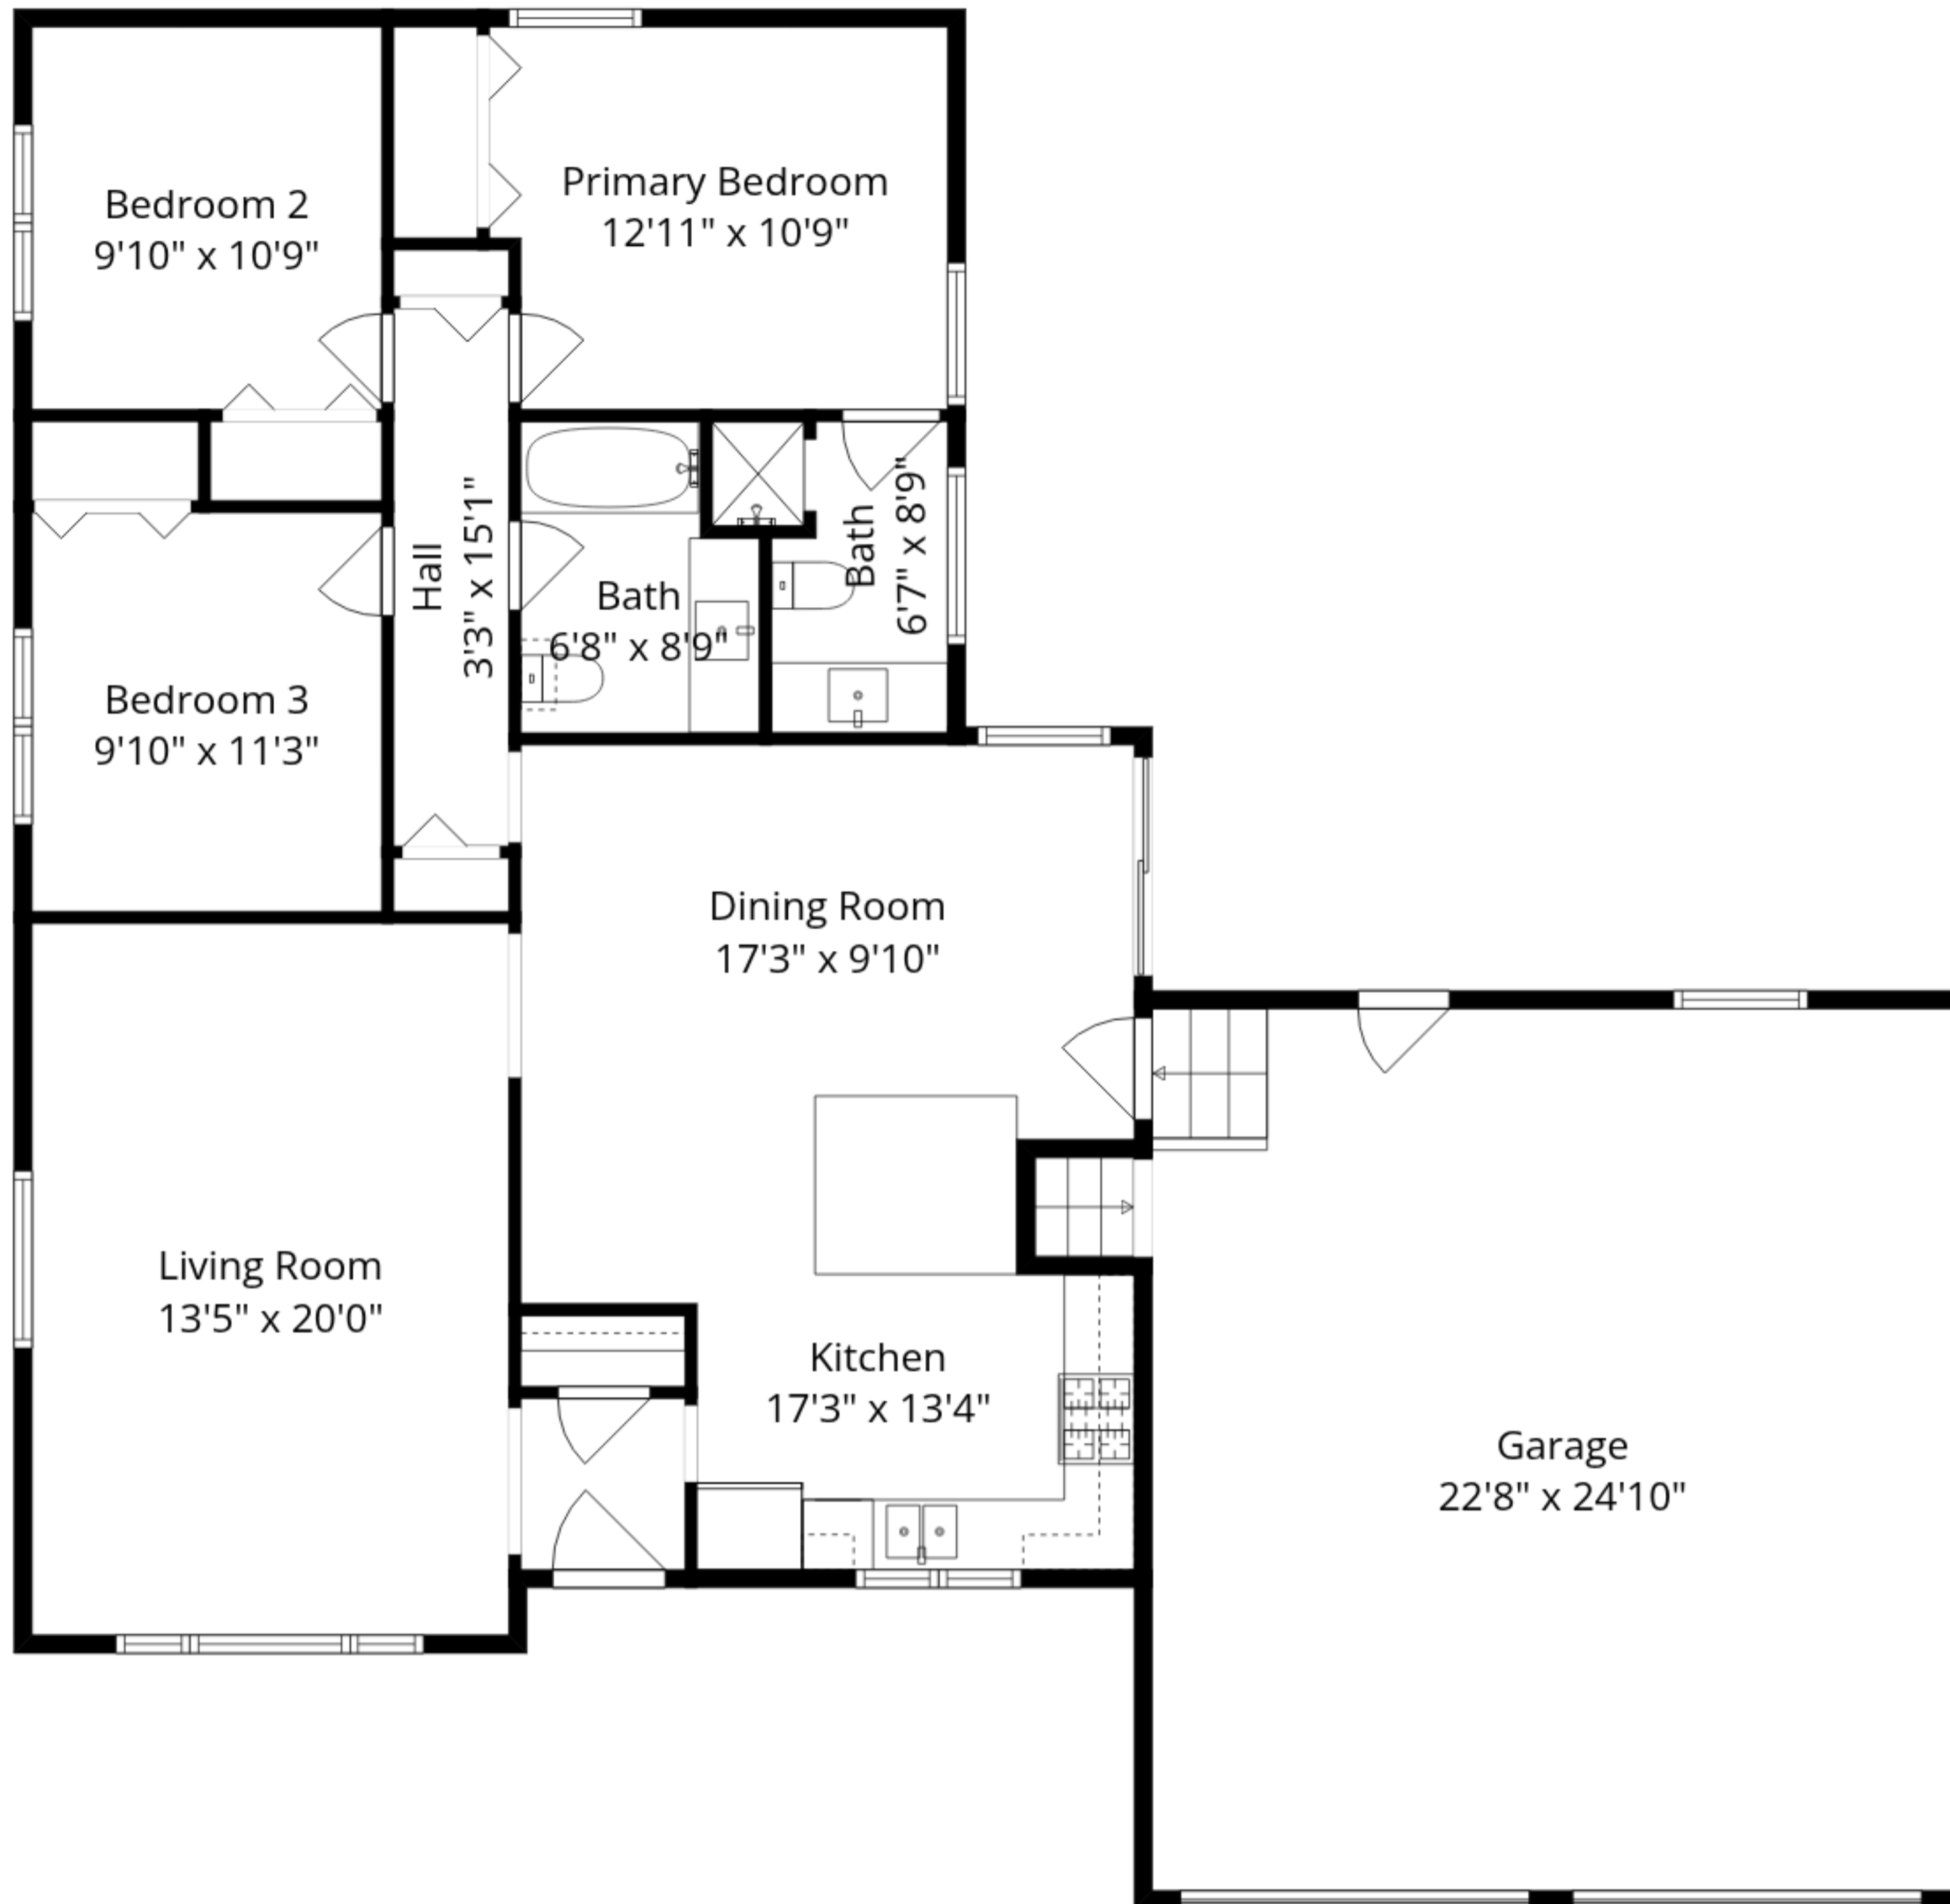

Total GLA: 1897 sq. ft | Total: 3264 sq. ft
Lower floor: 557 sq. ft (Excluded areas 766 sq. ft)
Main floor: 1340 sq. ft (Excluded areas 601 sq. ft)

Sizes And Dimensions Are Approximate. Actual May Vary.

Lower Floor

Main Floor

Total GLA: 1897 sq. ft | Total: 3264 sq. ft
 Lower floor: 557 sq. ft (Excluded areas 766 sq. ft)
 Main floor: 1340 sq. ft (Excluded areas 601 sq. ft)

Sizes And Dimensions Are Approximate. Actual May Vary.