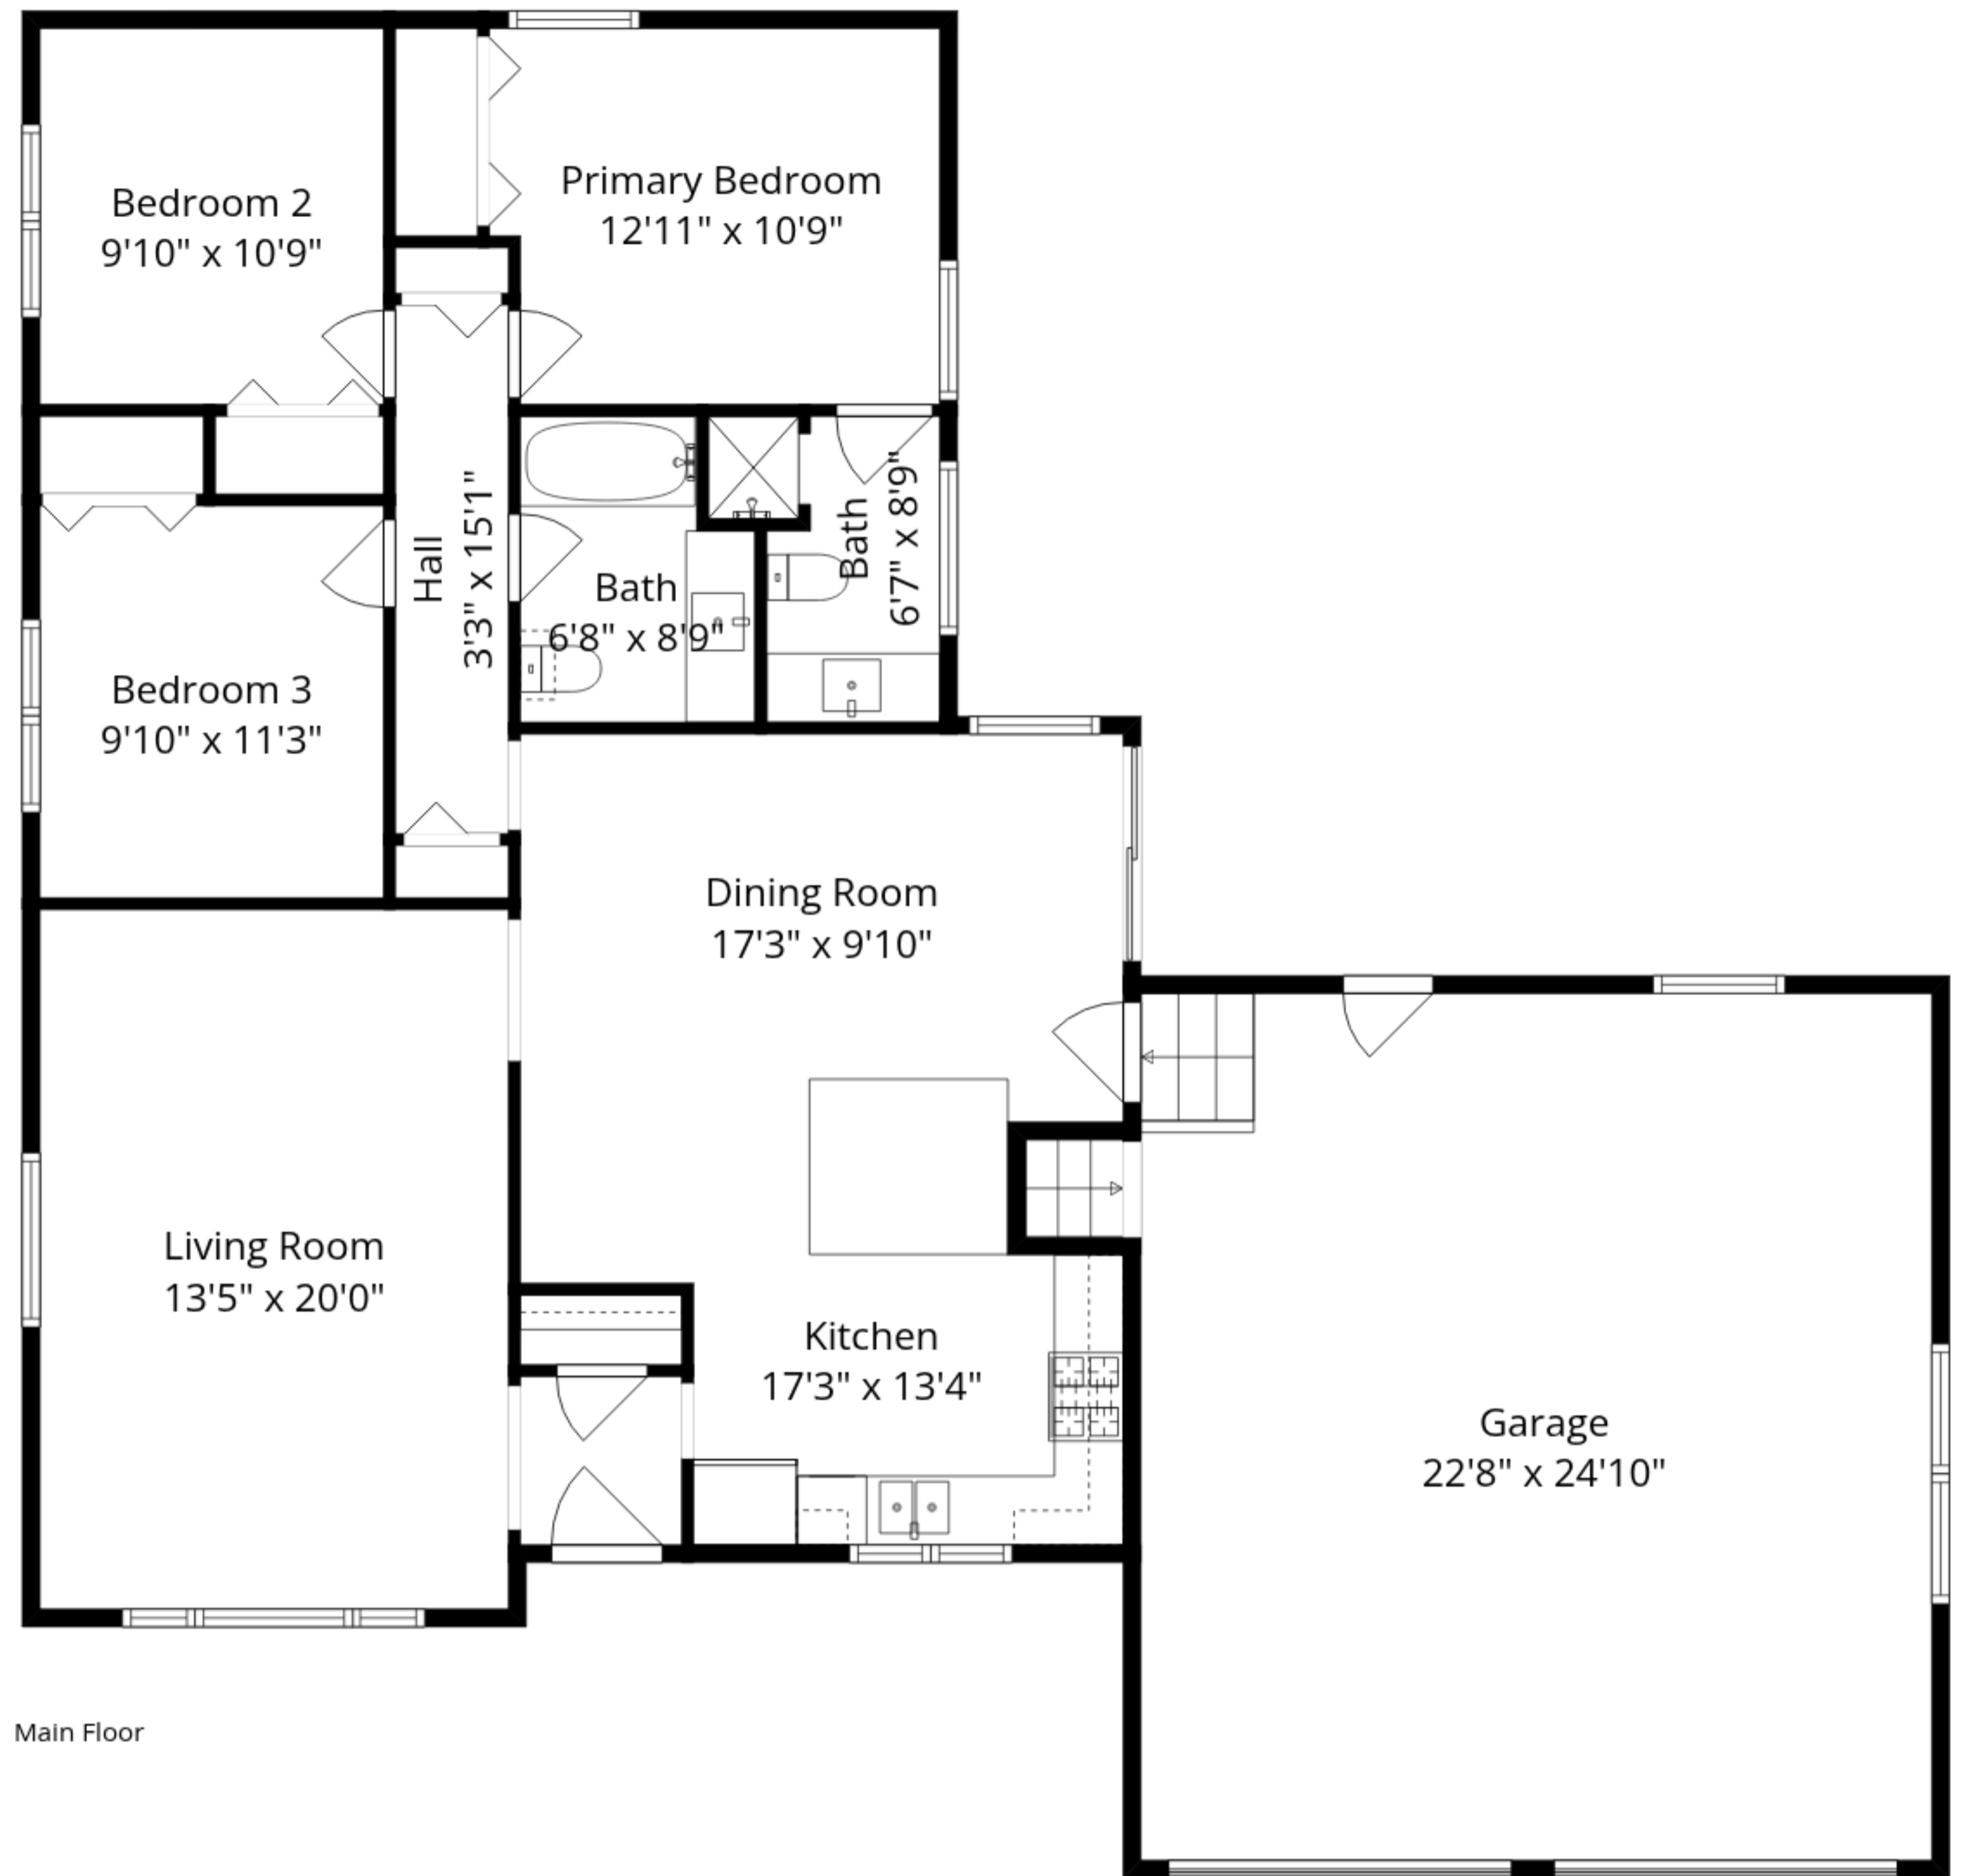

Total GLA: 1897 sq. ft | Total: 3264 sq. ft
Lower floor: 557 sq. ft (Excluded areas 766 sq. ft)
Main floor: 1340 sq. ft (Excluded areas 601 sq. ft)

Sizes And Dimensions Are Approximate. Actual May Vary.

Lower Floor

Main Floor

Total GLA: 1897 sq. ft | Total: 3264 sq. ft
 Lower floor: 557 sq. ft (Excluded areas 766 sq. ft)
 Main floor: 1340 sq. ft (Excluded areas 601 sq. ft)

Sizes And Dimensions Are Approximate. Actual May Vary.