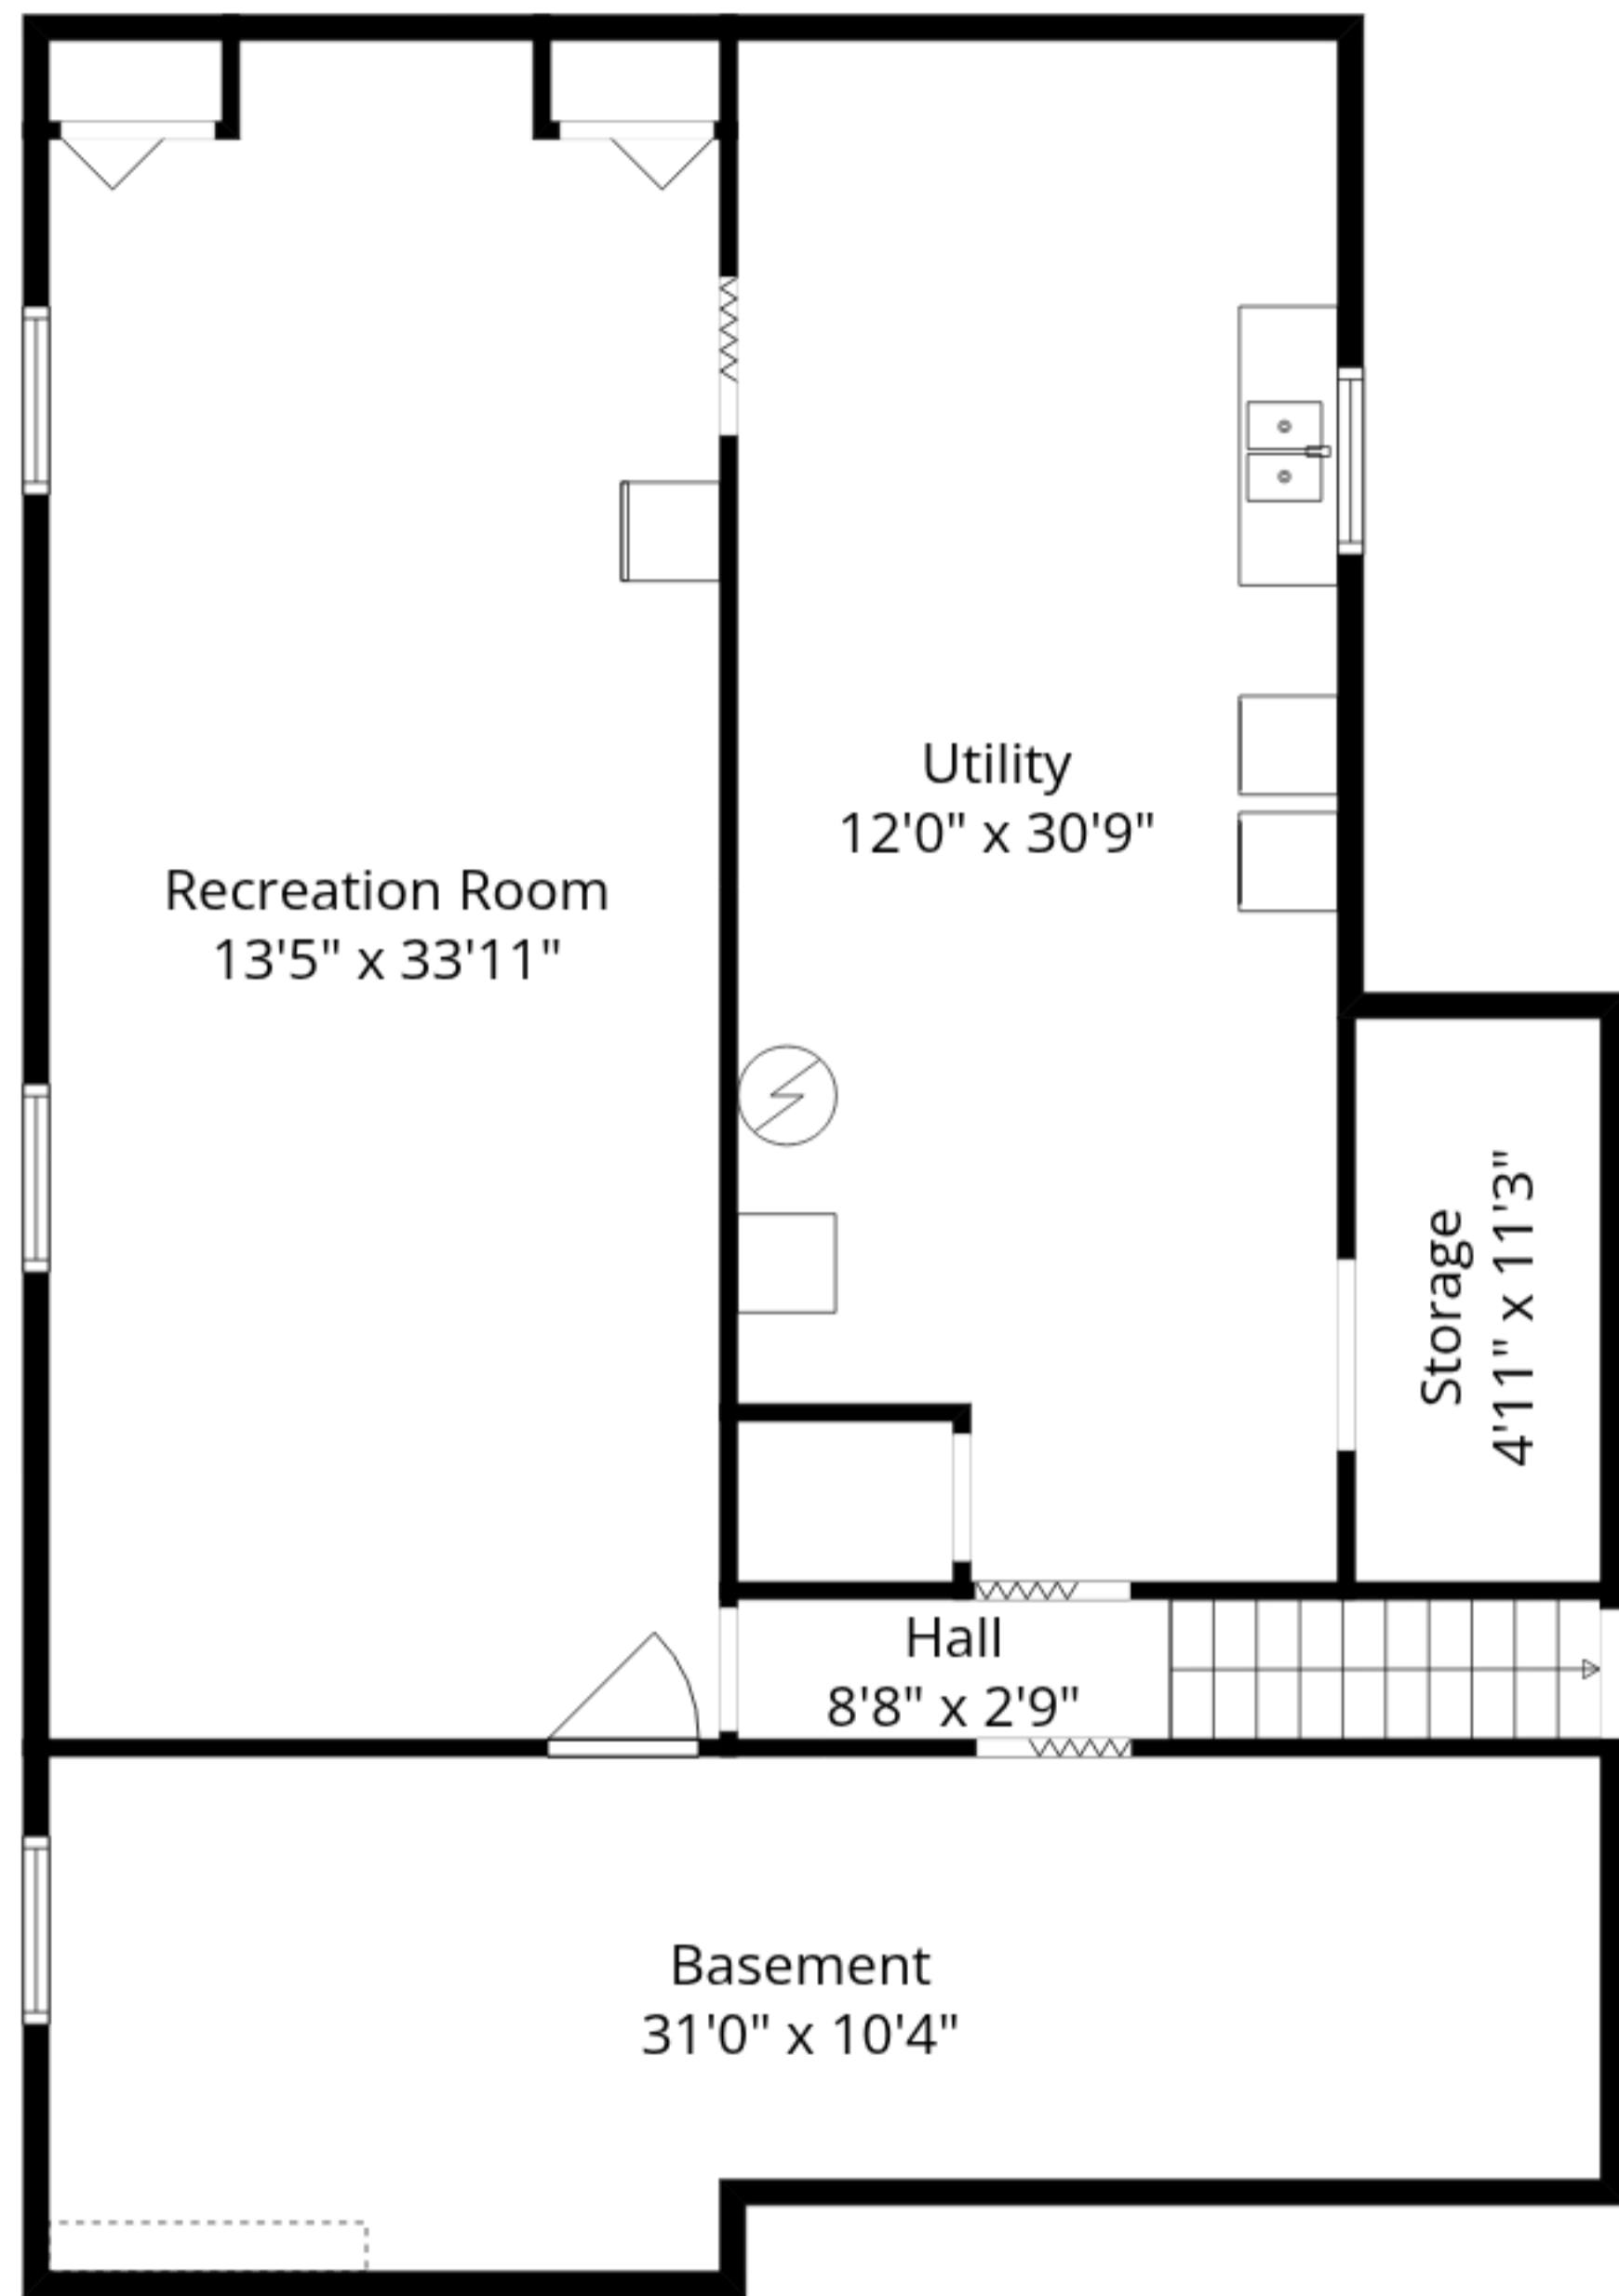

Total GLA: 1897 sq. ft | Total: 3264 sq. ft
Lower floor: 557 sq. ft (Excluded areas 766 sq. ft)
Main floor: 1340 sq. ft (Excluded areas 601 sq. ft)

Sizes And Dimensions Are Approximate. Actual May Vary.

Lower Floor

Main Floor

Total GLA: 1897 sq. ft | Total: 3264 sq. ft
 Lower floor: 557 sq. ft (Excluded areas 766 sq. ft)
 Main floor: 1340 sq. ft (Excluded areas 601 sq. ft)

Sizes And Dimensions Are Approximate. Actual May Vary.