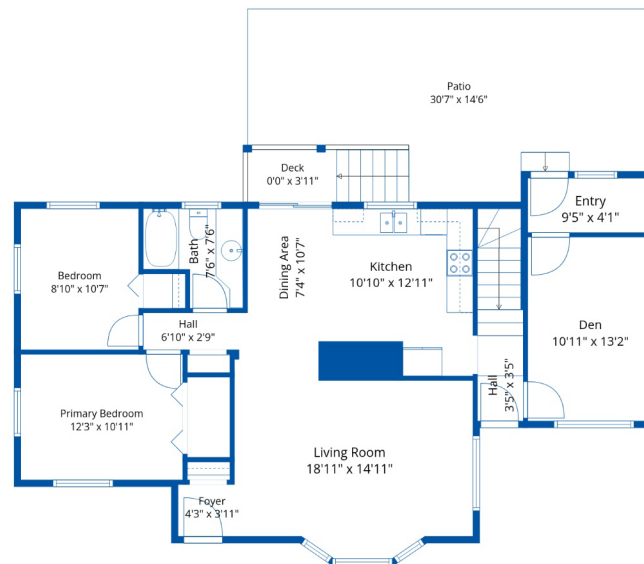

**Estimated Areas:**

**Below Main: 883 sq. ft**  
**Main Floor: 1118 sq. ft**  
**Total: 2001 Sq. Ft**

50970 Yale Rd

Brook Potter  
604-703-8089  
brookpotter@remax.net

Estimated Areas:

Below Main: 883 sq. ft  
Main Floor: 1118 sq. ft  
Total: 2001 Sq. Ft

**Estimated Areas:**

Below Main: 883 sq. ft  
Main Floor: 1118 sq. ft  
**Total: 2001 Sq. Ft**