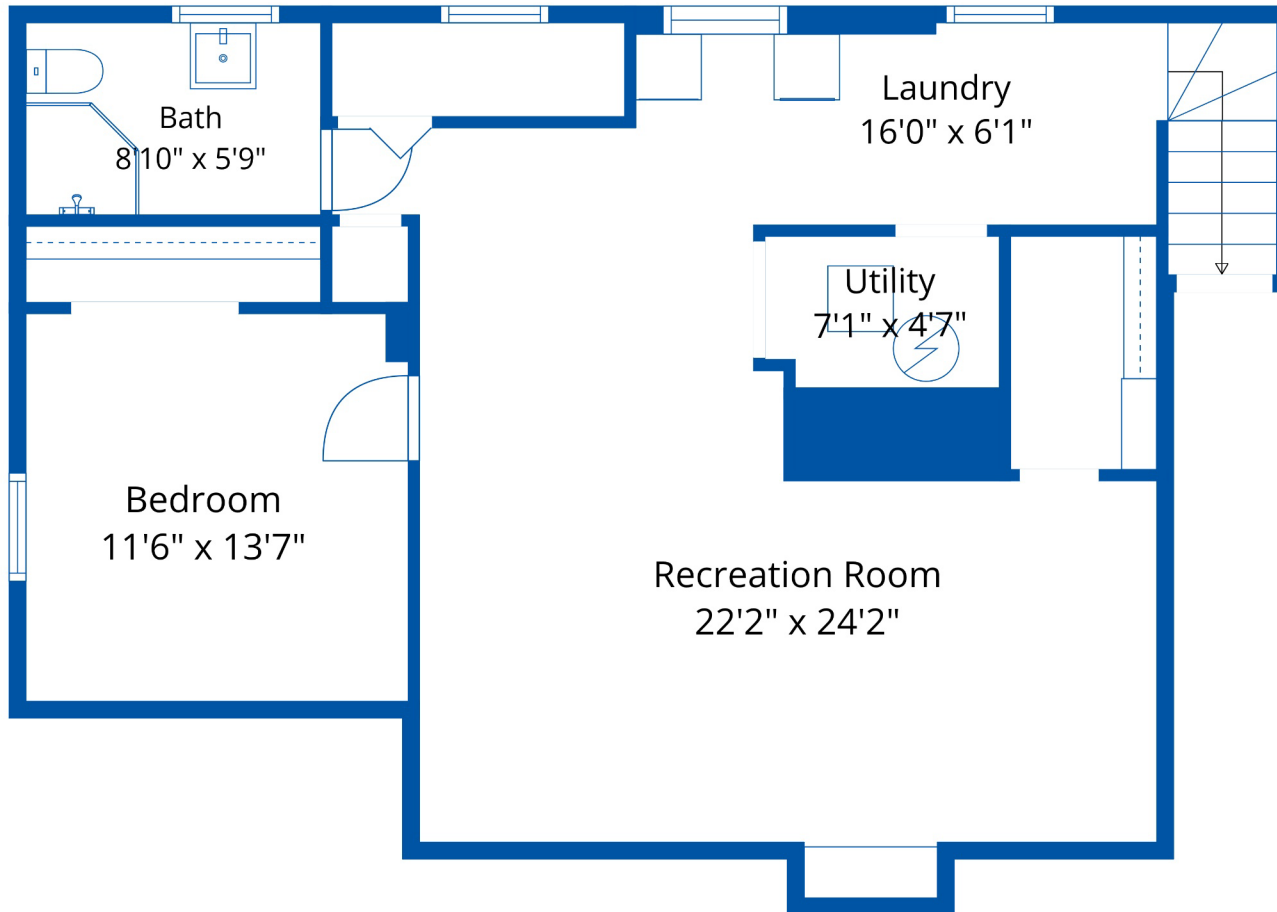

**Estimated Areas:**

**Below Main: 883 sq. ft**  
**Main Floor: 1118 sq. ft**  
**Total: 2001 Sq. Ft**

50970 Yale Rd

Brook Potter  
604-703-8089  
brookpotter@remax.net

Estimated Areas:

Below Main: 883 sq. ft  
Main Floor: 1118 sq. ft  
Total: 2001 Sq. Ft

**Estimated Areas:**

Below Main: 883 sq. ft  
Main Floor: 1118 sq. ft  
**Total: 2001 Sq. Ft**