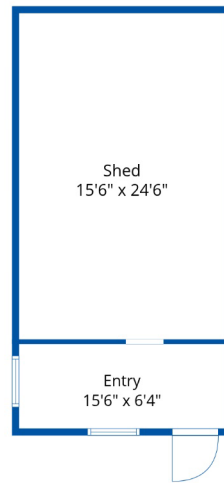

**Estimated Areas:**

**Below Main: 883 sq. ft**  
**Main Floor: 1118 sq. ft**  
**Total: 2001 Sq. Ft**

50970 Yale Rd

Brook Potter  
604-703-8089  
brookpotter@remax.net

Estimated Areas:

Below Main: 883 sq. ft  
Main Floor: 1118 sq. ft  
Total: 2001 Sq. Ft

**Estimated Areas:**

Below Main: 883 sq. ft  
Main Floor: 1118 sq. ft  
**Total: 2001 Sq. Ft**