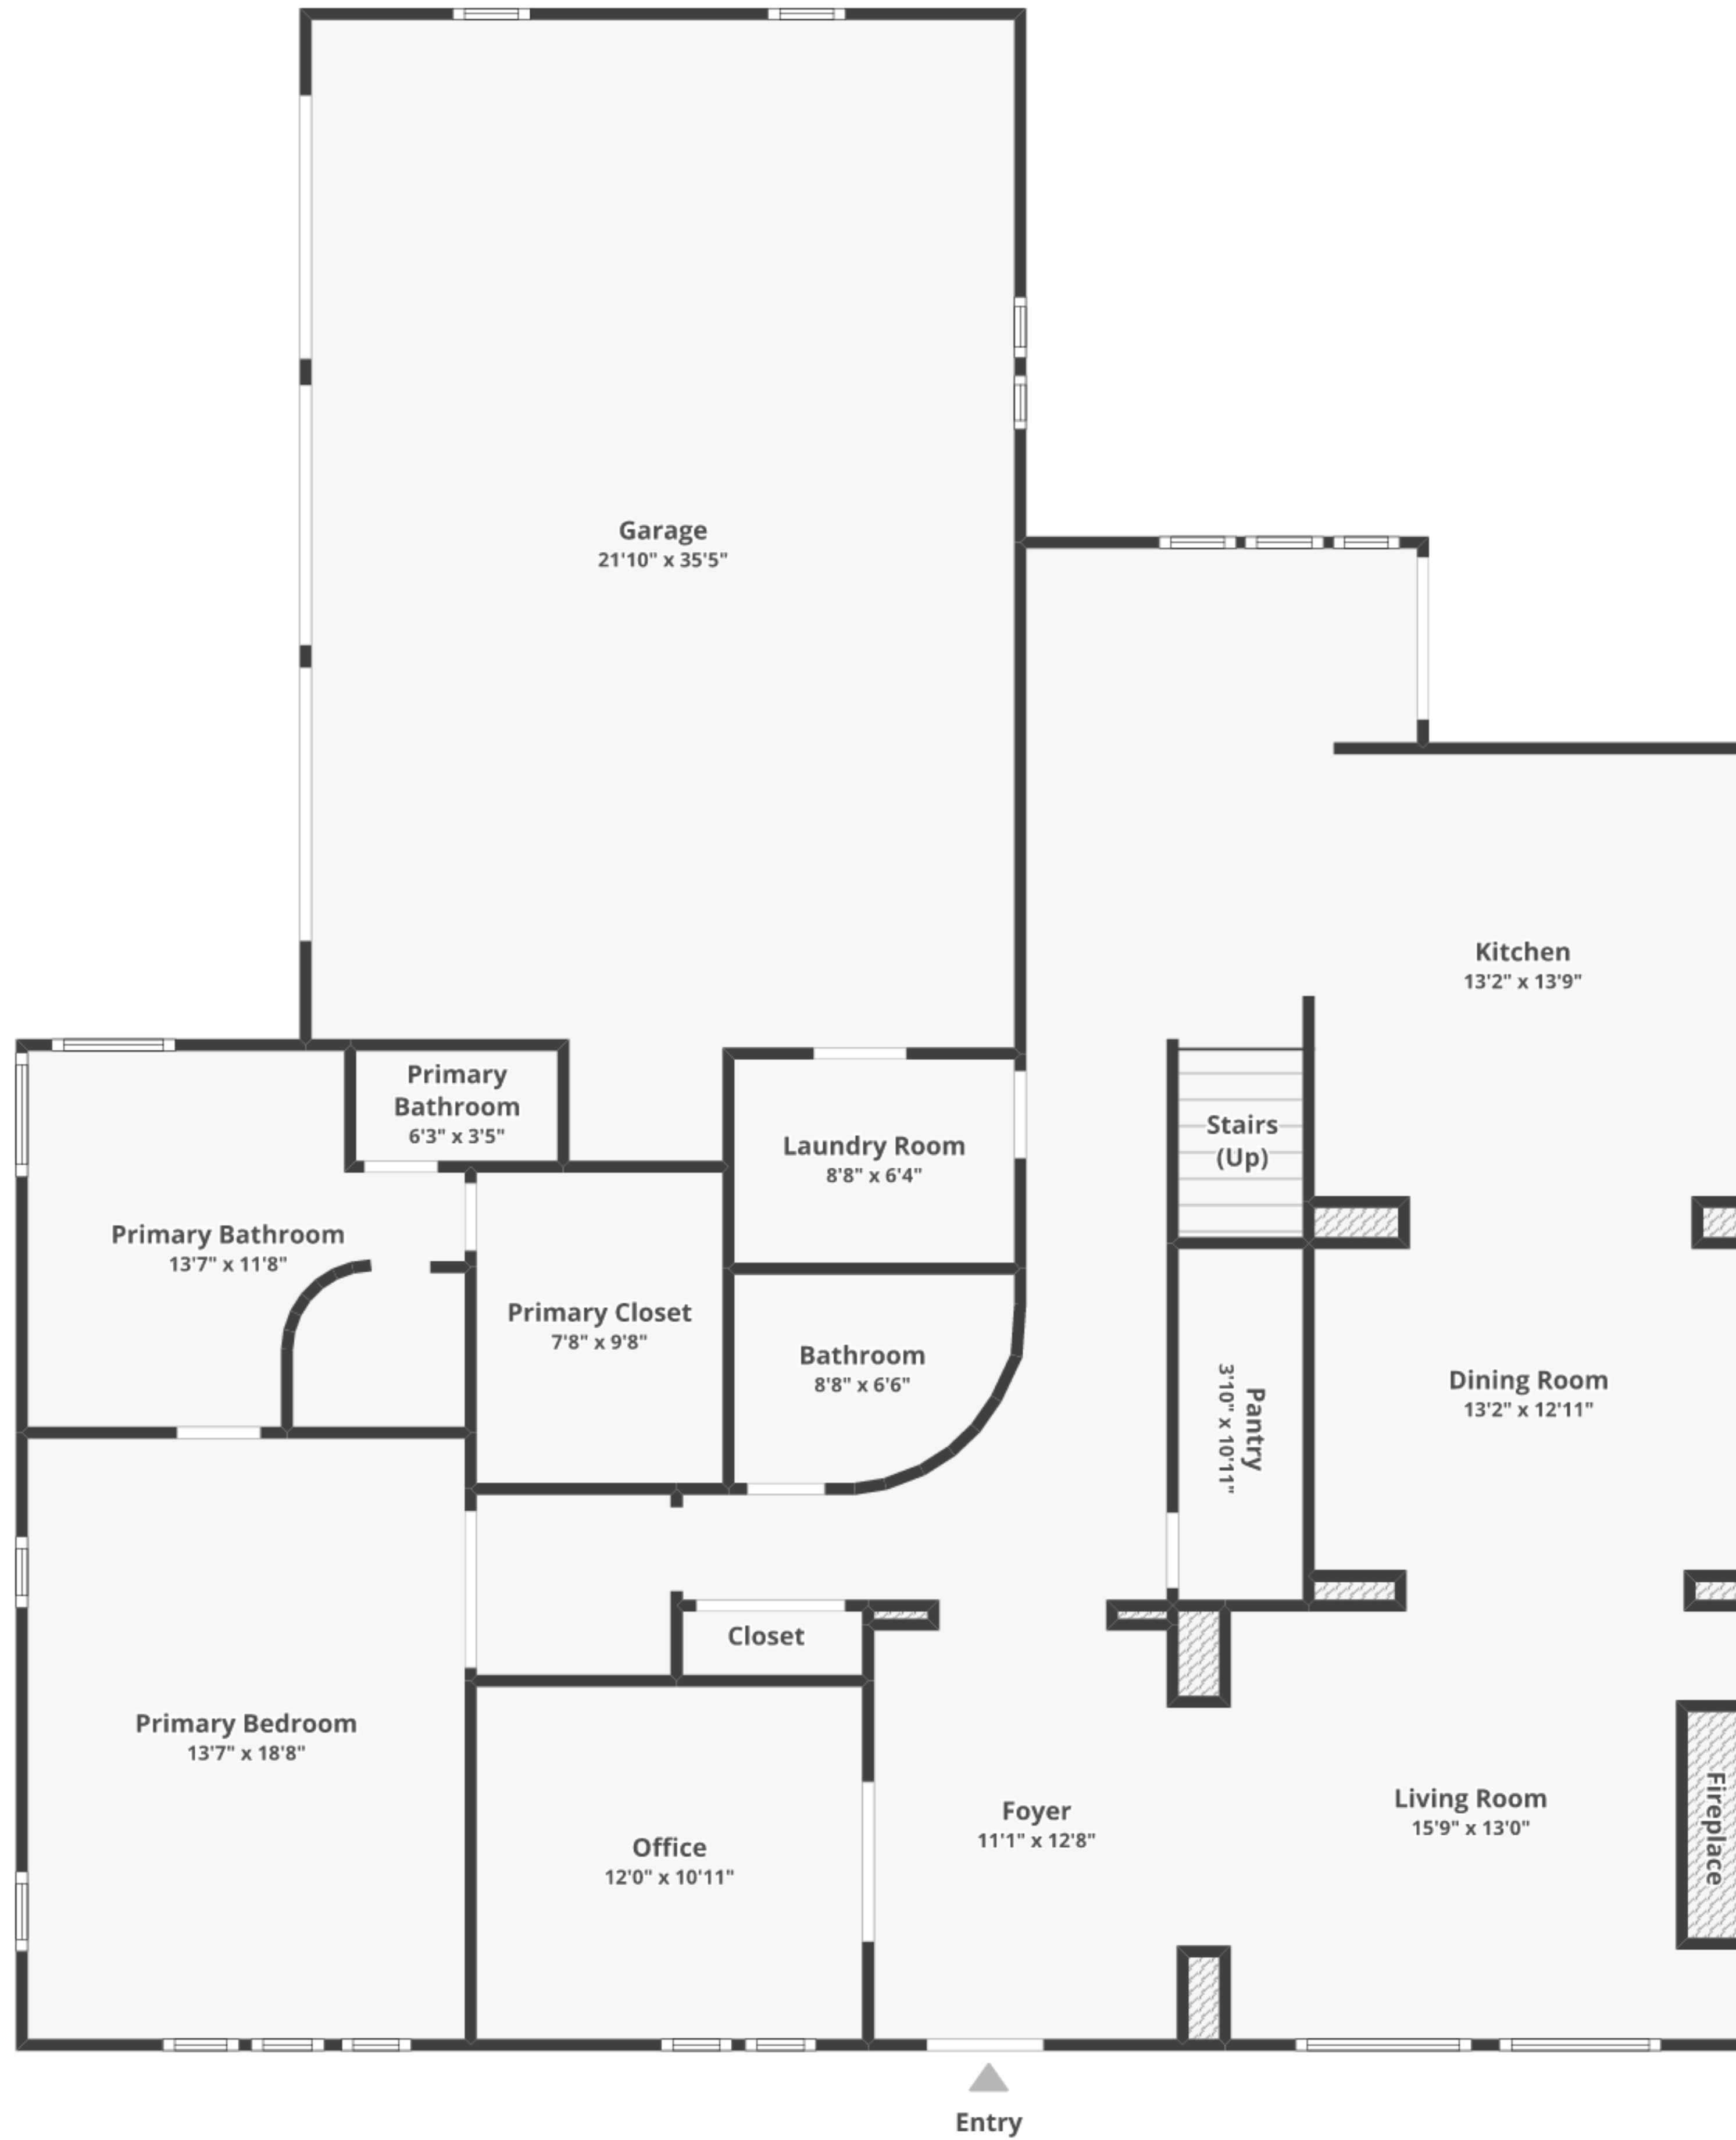

Total finished area: ~3,694.33 sq. ft.

Total unfinished area: ~ 47.05 sq. ft.

FLOOR 1
Finished area: ~1,780.1 sq. ft.
Unfinished area: ~22.49 sq. ft.

FLOOR 2
Finished area: ~1,914.23 sq. ft.
Unfinished area: ~24.56 sq. ft.