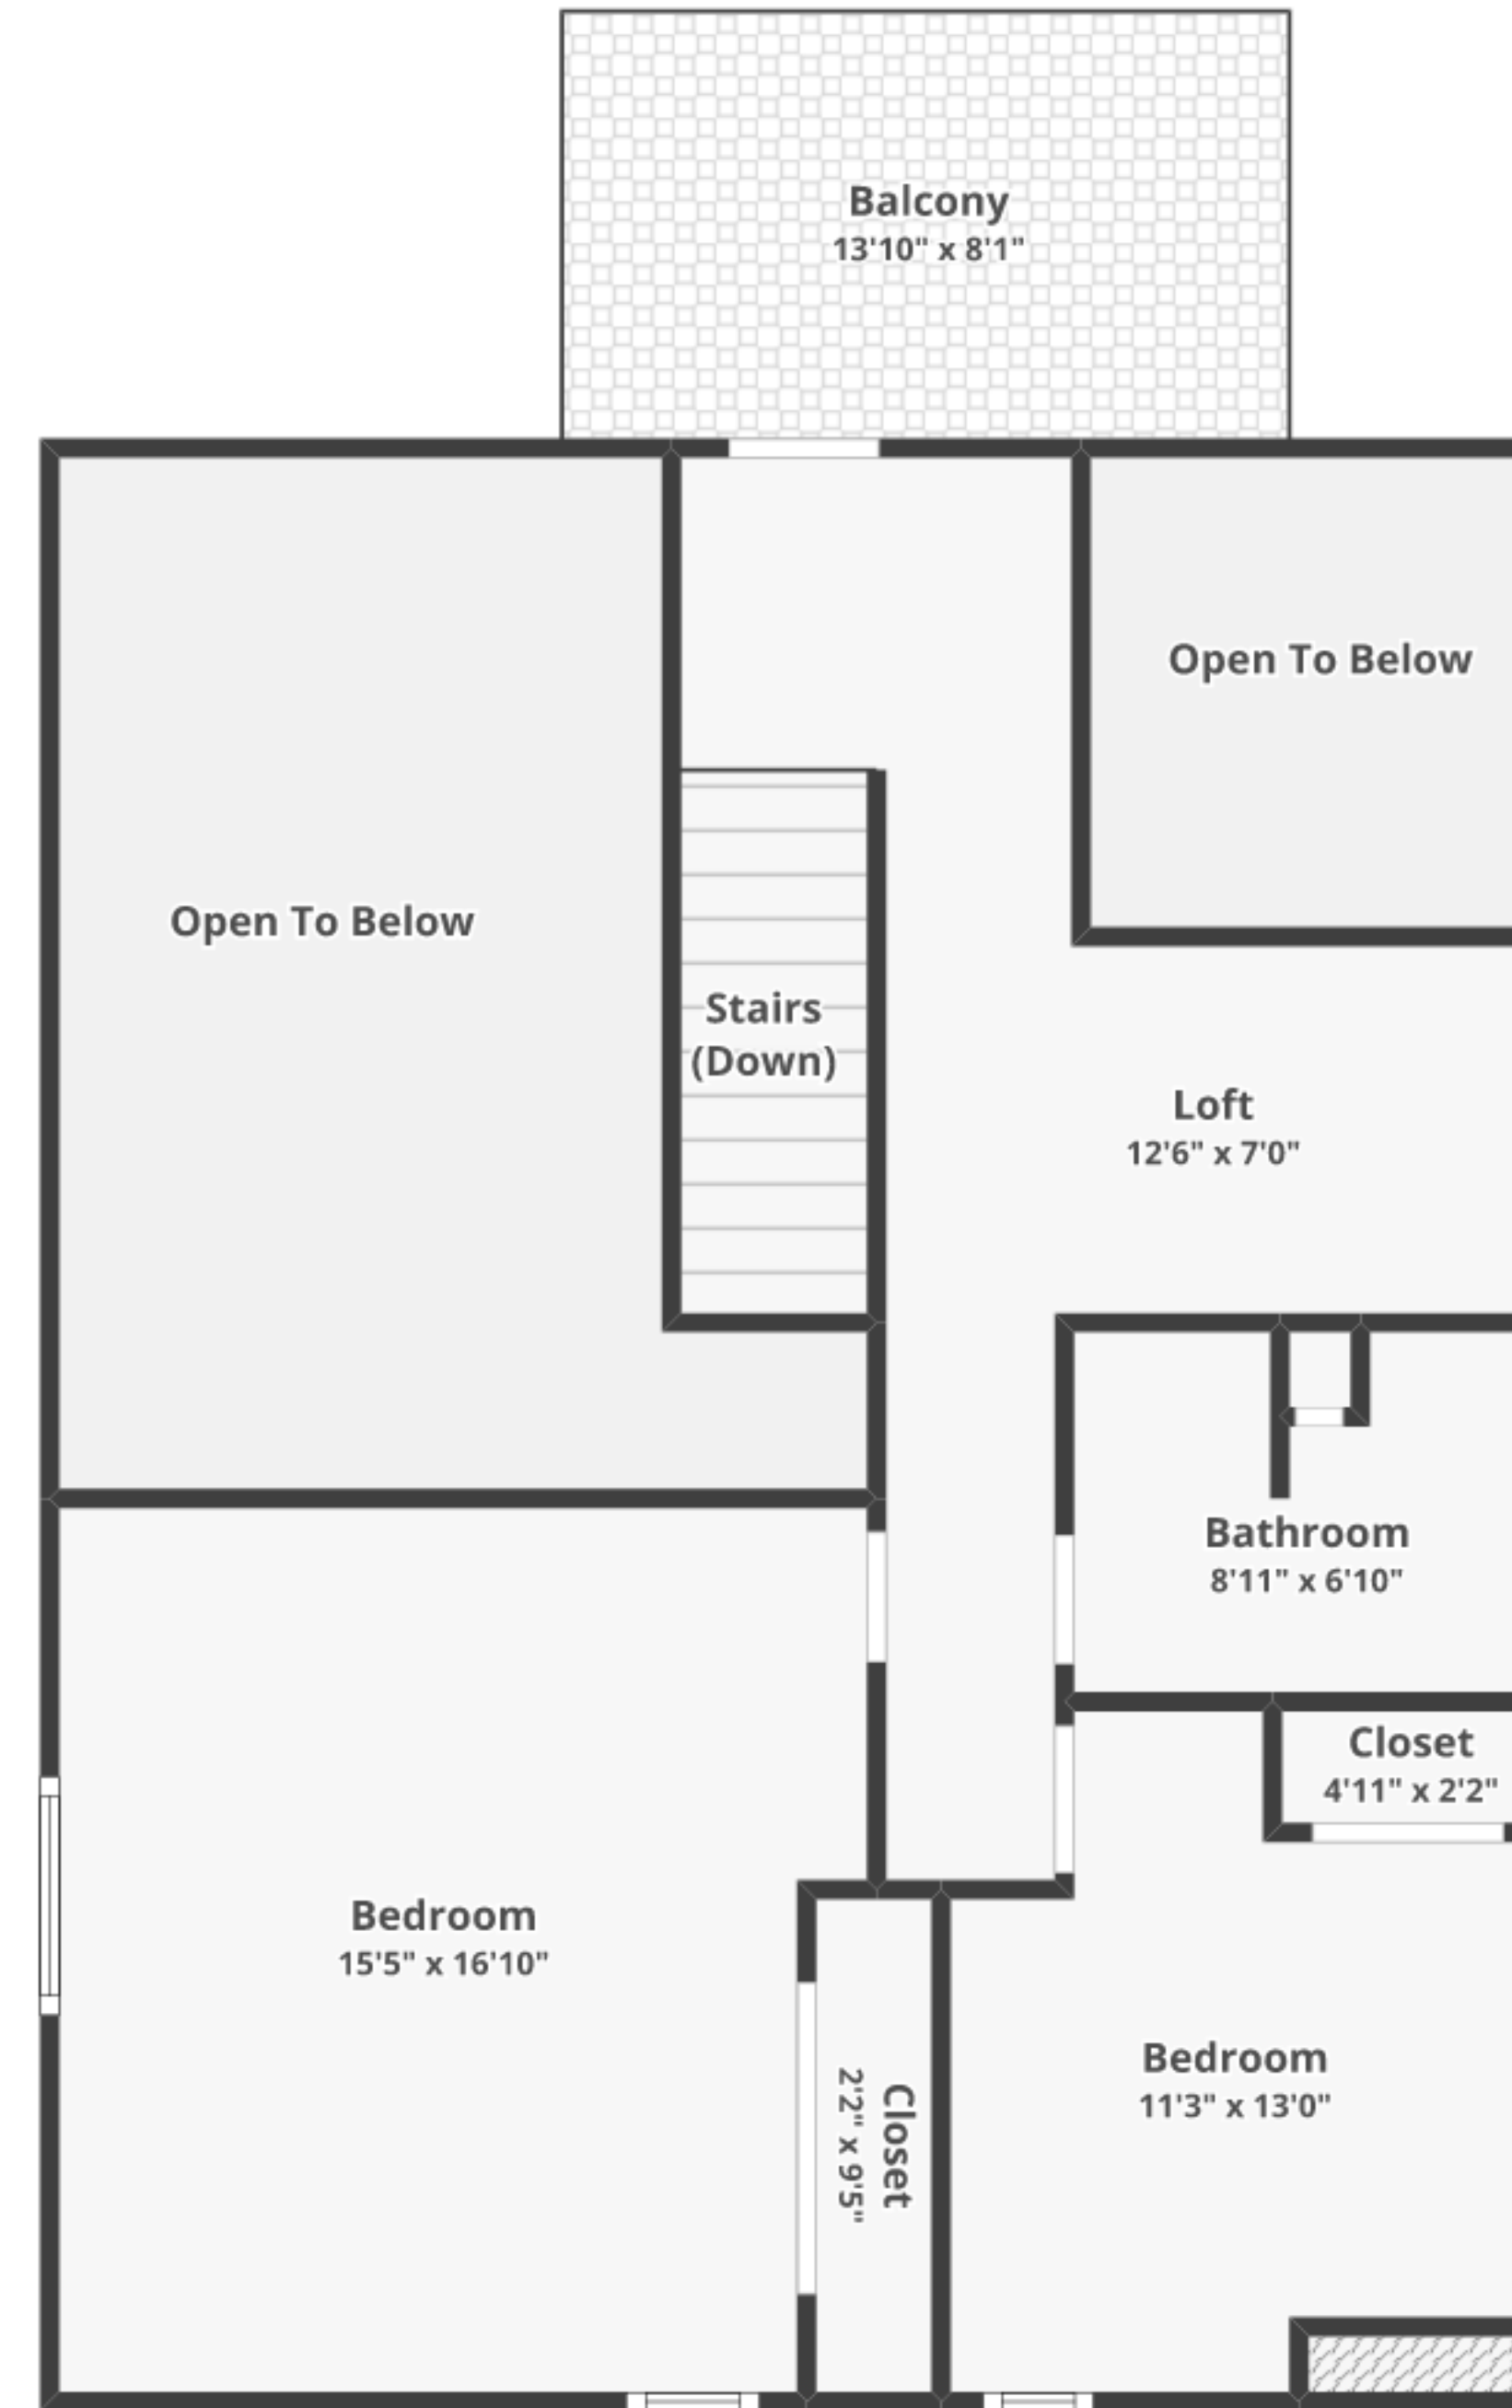

126 Crow Hill Rd, Barto, PA 19504

Total finished area: ~1,618.5 sq. ft.

Total unfinished area: ~ 1,022.93 sq. ft.

FLOOR 1
Finished area: ~949.07 sq. ft.
Unfinished area: ~0 sq. ft.

FLOOR 2
Finished area: ~669.43 sq. ft.
Unfinished area: ~4.69 sq. ft.

BASEMENT
Finished area: ~0 sq. ft.
Unfinished area: ~1,018.24 sq. ft.