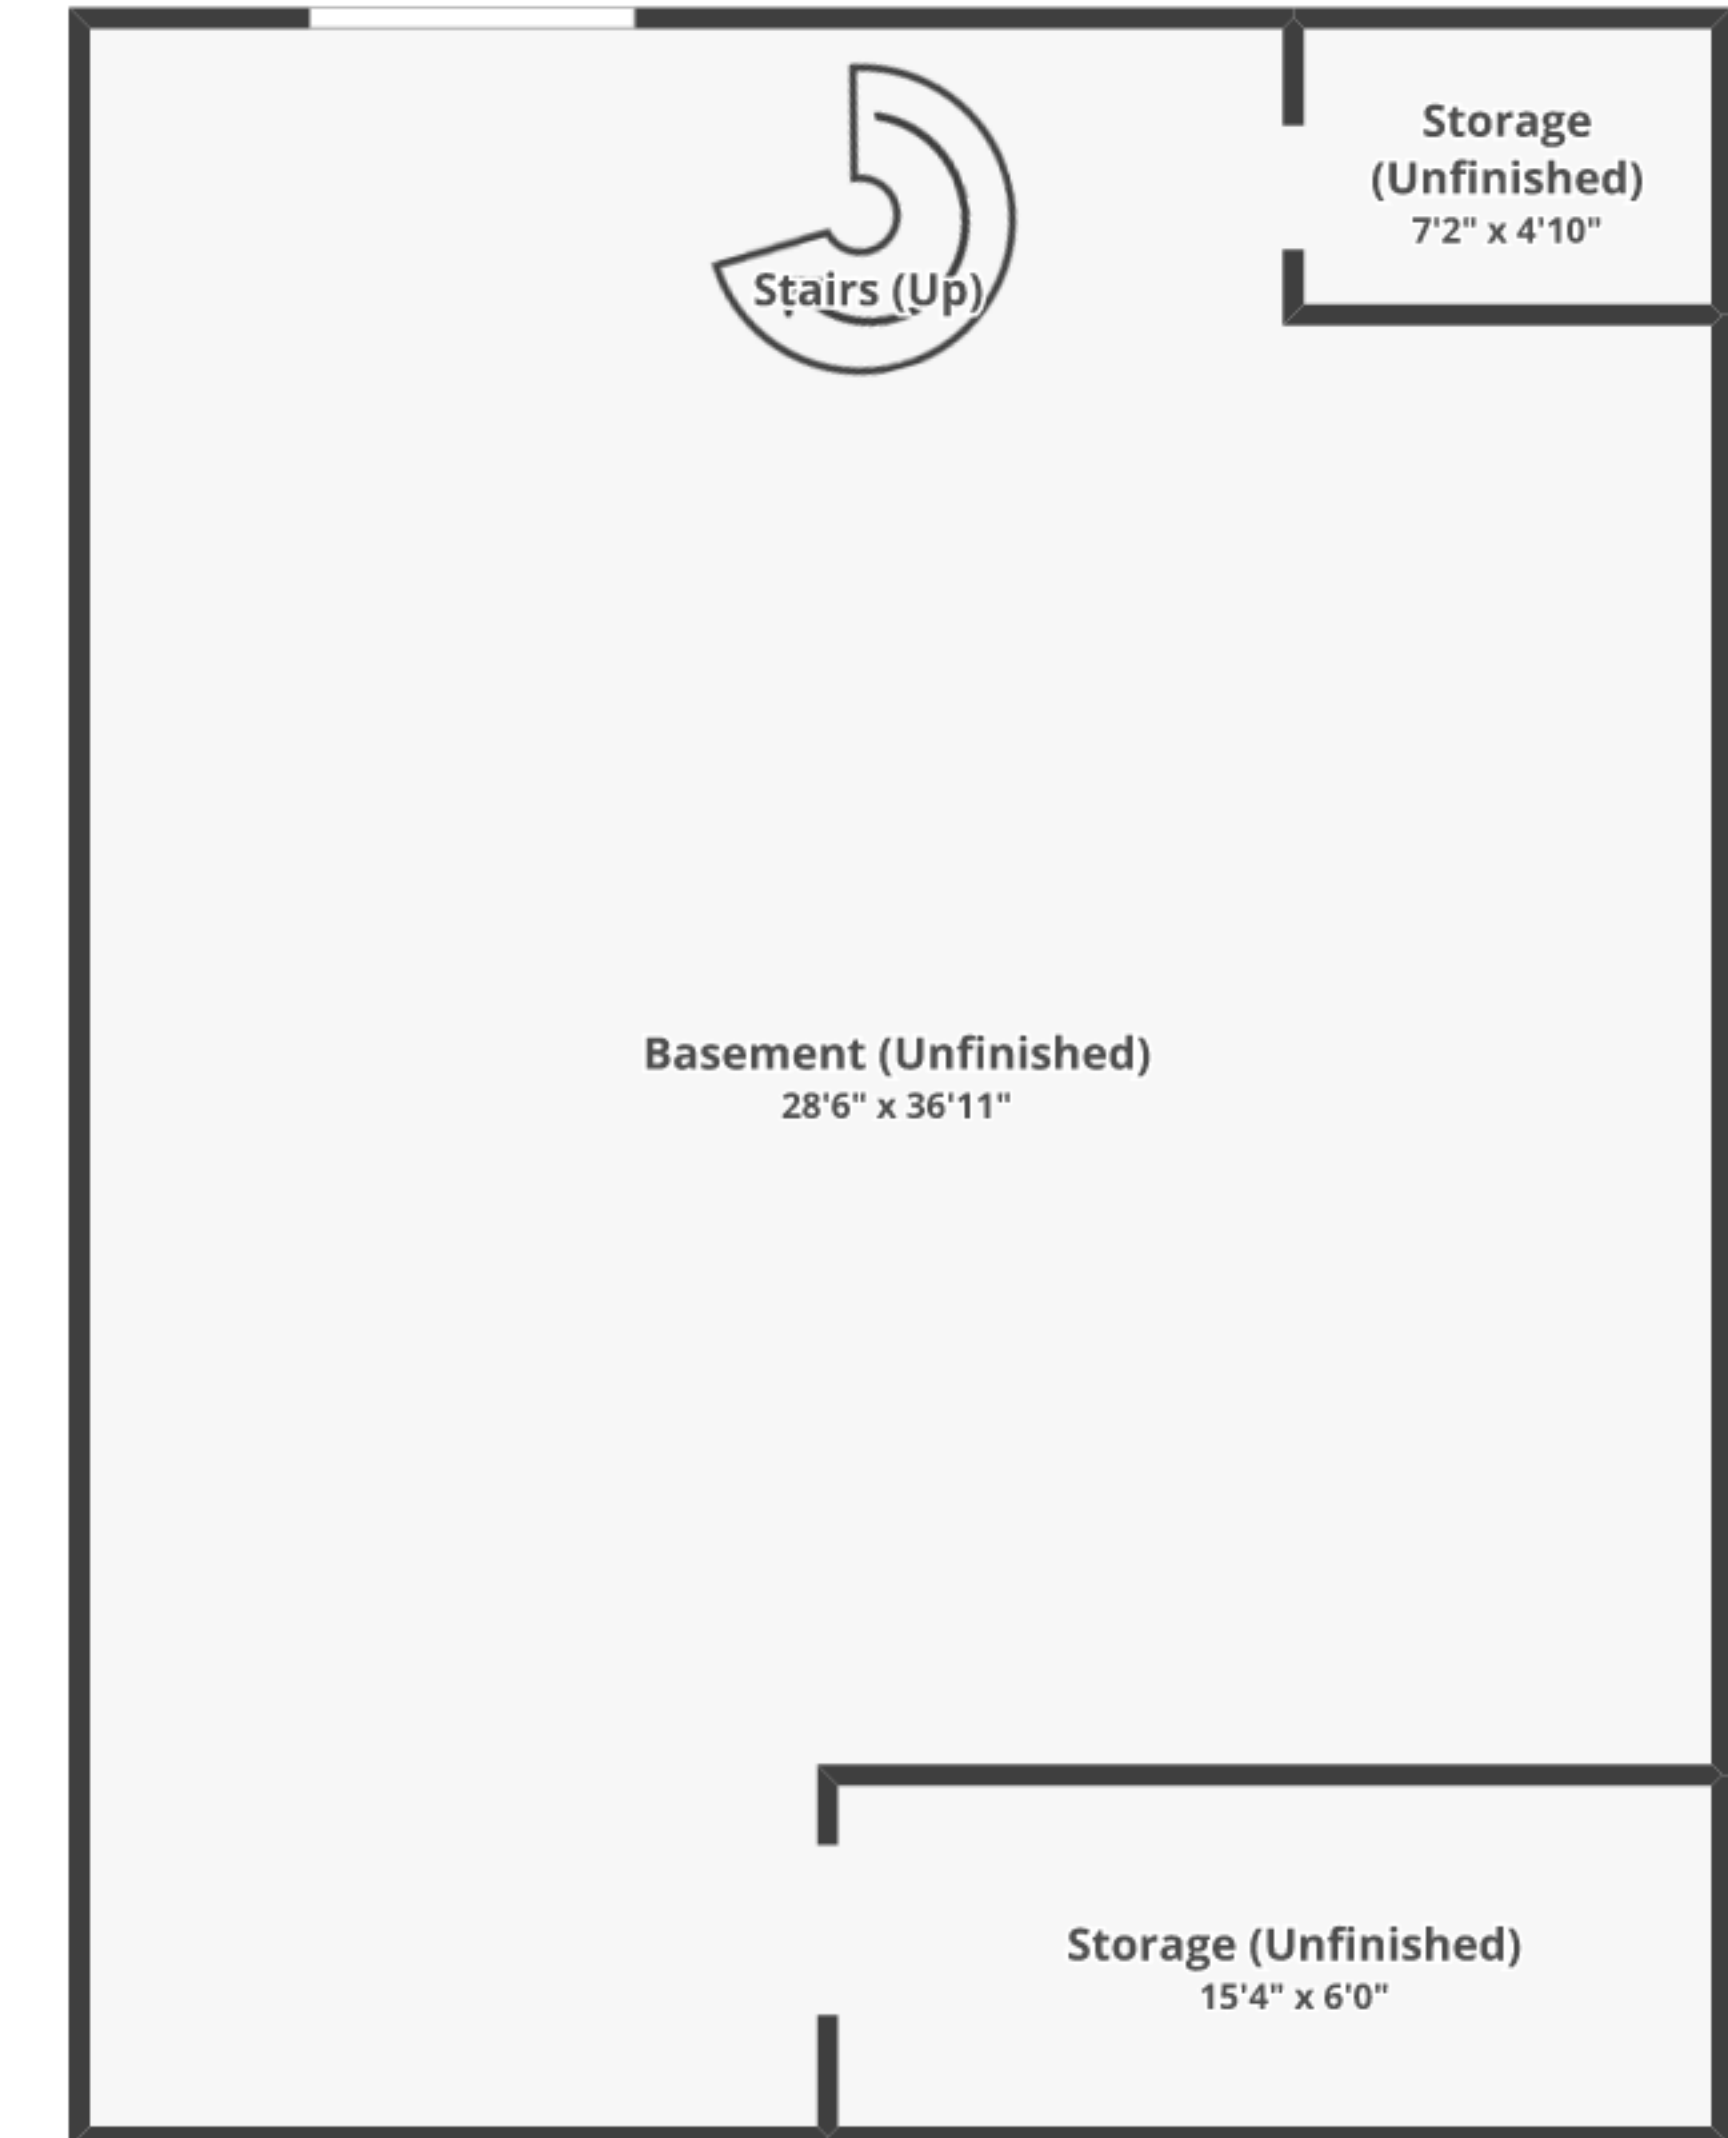

126 Crow Hill Rd, Barto, PA 19504

Total finished area: ~1,618.5 sq. ft.

Total unfinished area: ~ 1,022.93 sq. ft.

FLOOR 1
Finished area: ~949.07 sq. ft.
Unfinished area: ~0 sq. ft.

FLOOR 2
Finished area: ~669.43 sq. ft.
Unfinished area: ~4.69 sq. ft.

BASEMENT
Finished area: ~0 sq. ft.
Unfinished area: ~1,018.24 sq. ft.