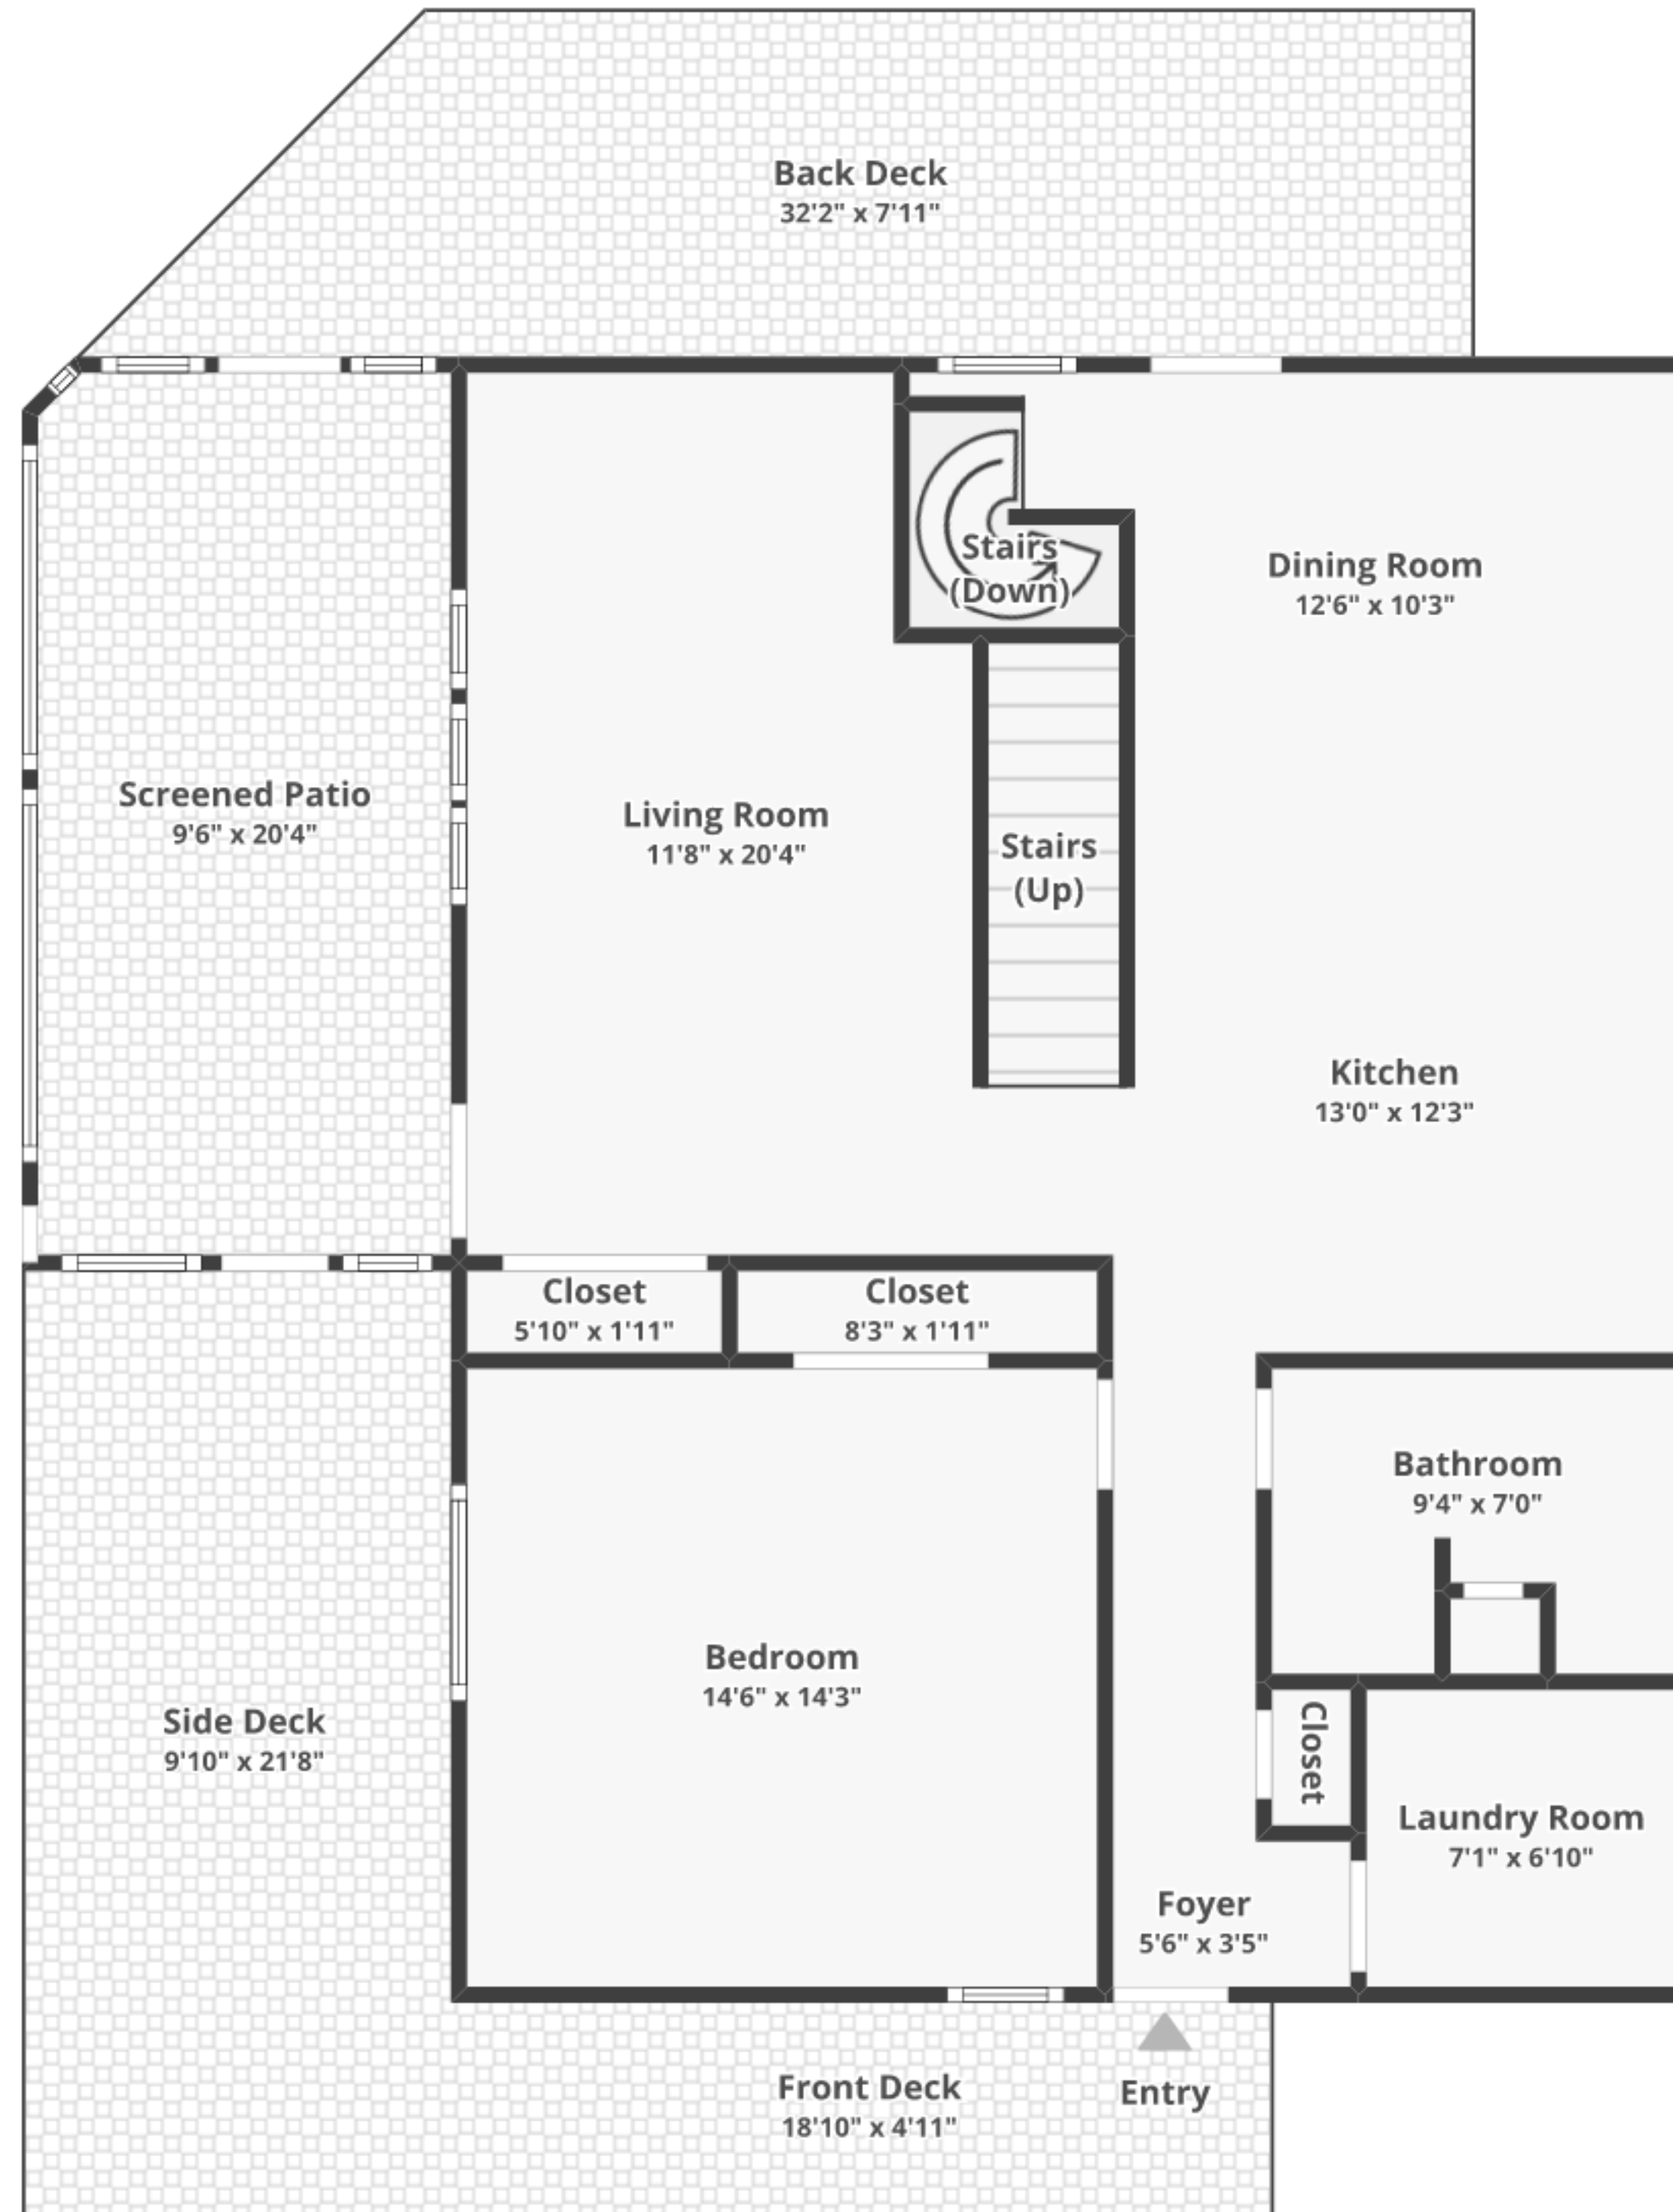

126 Crow Hill Rd, Barto, PA 19504

Total finished area: ~1,618.5 sq. ft.

Total unfinished area: ~ 1,022.93 sq. ft.

FLOOR 1
Finished area: ~949.07 sq. ft.
Unfinished area: ~0 sq. ft.

FLOOR 2
Finished area: ~669.43 sq. ft.
Unfinished area: ~4.69 sq. ft.

BASEMENT
Finished area: ~0 sq. ft.
Unfinished area: ~1,018.24 sq. ft.