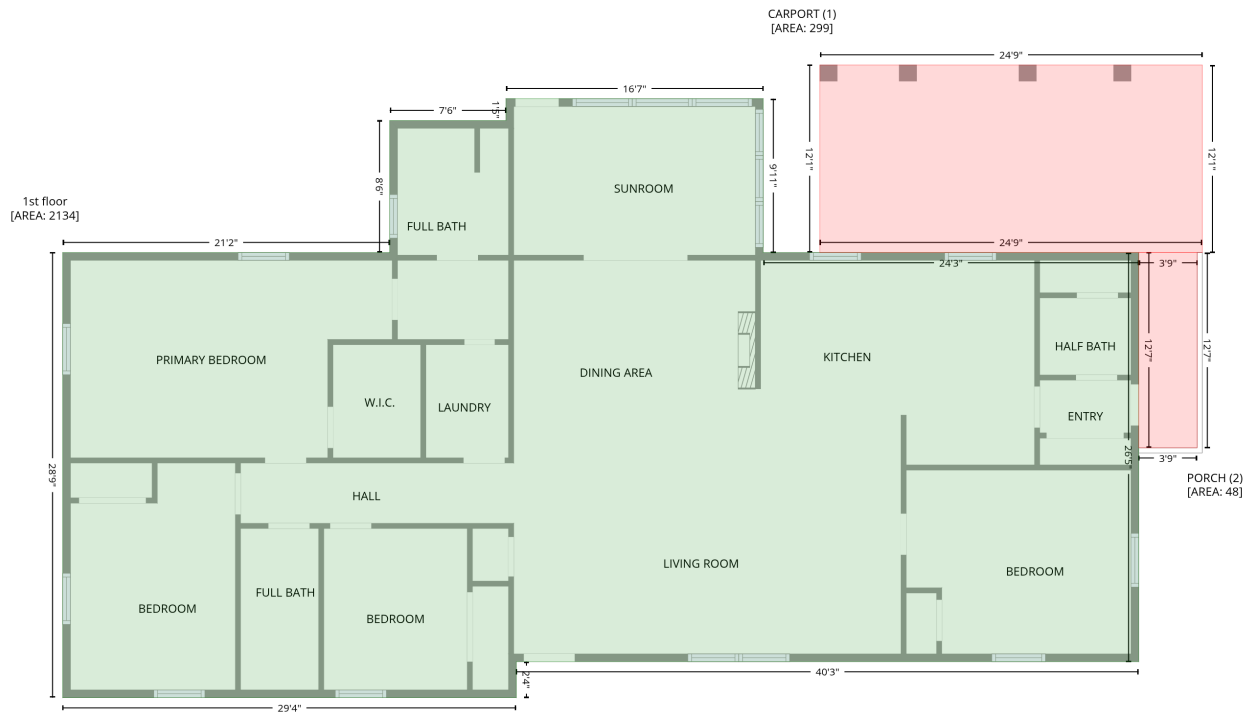

# 708 North Lunenburg Avenue, South Hill, Mecklenburg County, Virginia, United States, 23970

Gross Living Area: 2134 sq. ft

## Level 1

Space	Area (sq. ft)	Calculation
1st floor (Living area)	2134	Coordinate Polygon Area Algorithm using inches $-((471.4 + 471.4) * (194.8 - 314.1) + (471.4 + 762.6) * (314.1 - 314.1) + (762.6 + 762.6) * (314.1 - 631.1) + (762.6 + 280) * (631.1 - 631.1) + (280 + 280) * (631.1 - 659) + (280 + -71.7) * (659 - 659) + (-71.7 + -71.7) * (659 - 314.1) + (-71.7 + 181.8) * (314.1 - 314.1) + (181.8 + 181.8) * (314.1 - 211.7) + (181.8 + 272) * (211.7 - 211.7) + (272 + 272) * (211.7 - 194.8) + (272 + 471.4) * (194.8 - 194.8)) * 0.5 + 0.00694$
CARPORT (Non-living area)	299	$-((811.9 + 811.9) * (168.6 - 314.1) + (811.9 + 515.4) * (314.1 - 314.1) + (515.4 + 515.4) * (314.1 - 168.6) + (515.4 + 811.9) * (168.6 - 168.6)) * 0.5 + 0.00694$
PORCH (Non-living area)	48	$-((807.9 + 807.9) * (314.1 - 465.4) + (807.9 + 762.6) * (465.4 - 465.4) + (762.6 + 762.6) * (465.4 - 314.1) + (762.6 + 807.9) * (314.1 - 314.1)) * 0.5 + 0.00694$