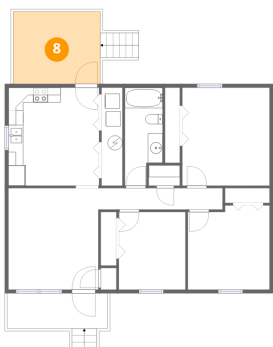

8 Floor 1 - Deck

Dimensions: 11'9" x 9'8"
Area: 114 sq. ft
Counted as living area: No

Heated: No
Finished: No
Enclosed: No
Contiguous: Yes
Permitted: Yes
Wet space: No
Addition: No
Conversion: No