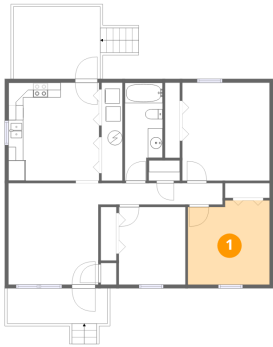

1344 Mabry Avenue Southeast, Garden City, Roanoke, Roanoke city, Virginia, United States, 24014

1 Floor 1 - Bedroom

Dimensions: 11'0" x 11'4"
Area: 125 sq. ft
Counted as living area: Yes

Heated: Yes
Finished: Yes
Enclosed: Yes
Contiguous: Yes
Permitted: Yes
Wet space: No
Addition: No
Conversion: No