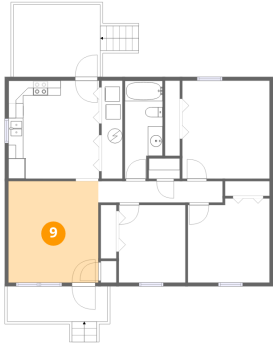

7 Floor 1 - Kitchen

Dimensions: 12'2" x 13'2"
Area: 160 sq. ft
Counted as living area: Yes

Heated: Yes
Finished: Yes
Enclosed: Yes
Contiguous: Yes
Permitted: Yes
Wet space: No
Addition: No
Conversion: No

8 Floor 1 - Deck

Dimensions: 11'9" x 9'8"
Area: 114 sq. ft
Counted as living area: No

Heated: No
Finished: No
Enclosed: No
Contiguous: Yes
Permitted: Yes
Wet space: No
Addition: No
Conversion: No

1344 Mabry Avenue Southeast, Garden City, Roanoke, Roanoke city, Virginia, United States, 24014

9 Floor 1 - Living Room

Dimensions: 12'1" x 13'8"
Area: 166 sq. ft
Counted as living area: Yes

Heated: Yes
Finished: Yes
Enclosed: Yes
Contiguous: Yes
Permitted: Yes
Wet space: No
Addition: No
Conversion: No