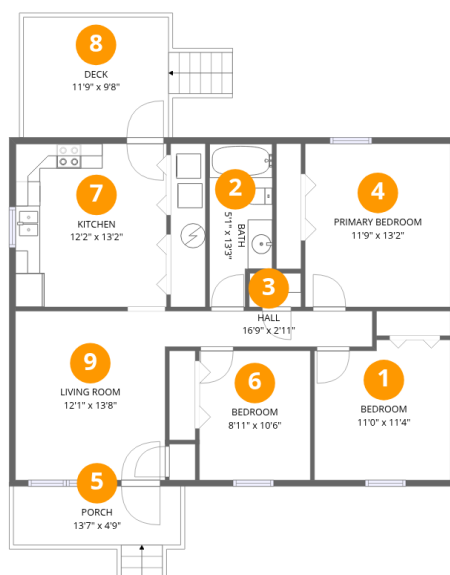

Home data report

1344 Mabry Avenue Southeast, Garden City, Roanoke, Roanoke city, Virginia, United States, 24014

Room dimensions

Floor 1

Total:959sqft Excluded: 178sqft

#		Dimensions	sqft	Counted as living area
1	Bedroom	11'0" x 11'4"	125 sq. ft	Yes
2	Bath	5'1" x 13'3"	67 sq. ft	Yes
3	Hall	16'9" x 2'11"	48 sq. ft	Yes
4	Primary Bedroom	11'9" x 13'2"	155 sq. ft	Yes
5	Porch	13'7" x 4'9"	64 sq. ft	No
6	Bedroom	8'11" x 10'6"	94 sq. ft	Yes
7	Kitchen	12'2" x 13'2"	160 sq. ft	Yes
8	Deck	11'9" x 9'8"	114 sq. ft	No
9	Living Room	12'1" x 13'8"	166 sq. ft	Yes