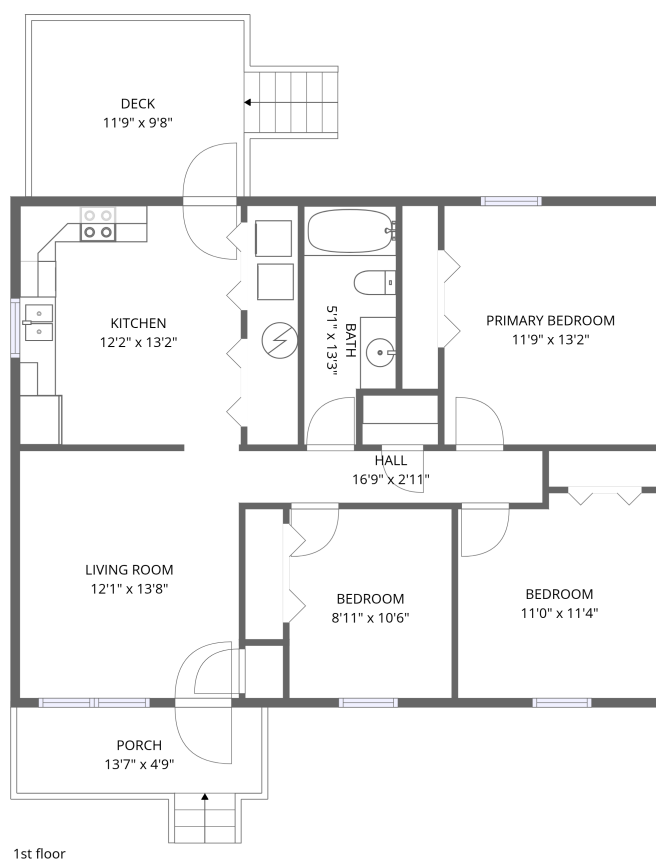

Home data report

1344 Mabry Avenue Southeast, Garden City, Roanoke, Roanoke city, Virginia, United States, 24014

Total Area: 959 sq. ft

1st Floor: 959 sq. ft

Excluded: Porch 64 sq. ft, Deck 114 sq. ft, Walls: 63 sq. ft

Total:959sqft Excluded: 178sqft

#		Dimensions	sqft	Counted as living area
1	Bedroom	11'0" x 11'4"	125 sq. ft	Yes
2	Bath	5'1" x 13'3"	67 sq. ft	Yes
3	Hall	16'9" x 2'11"	48 sq. ft	Yes
4	Primary Bedroom	11'9" x 13'2"	155 sq. ft	Yes
5	Porch	13'7" x 4'9"	64 sq. ft	No
6	Bedroom	8'11" x 10'6"	94 sq. ft	Yes
7	Kitchen	12'2" x 13'2"	160 sq. ft	Yes
8	Deck	11'9" x 9'8"	114 sq. ft	No
9	Living Room	12'1" x 13'8"	166 sq. ft	Yes

3 Floor 1 - Hall

Dimensions: 16'9" x 2'11"
Area: 48 sq. ft
Counted as living area: Yes

Heated: Yes
Finished: Yes
Enclosed: Yes
Contiguous: Yes
Permitted: Yes
Wet space: No
Addition: No
Conversion: No

4 Floor 1 - Primary Bedroom

7 Floor 1 - Kitchen

Dimensions: 12'2" x 13'2"
Area: 160 sq. ft
Counted as living area: Yes

Heated: Yes
Finished: Yes
Enclosed: Yes
Contiguous: Yes
Permitted: Yes
Wet space: No
Addition: No
Conversion: No