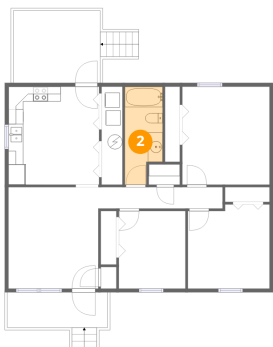

Total:959sqft Excluded: 178sqft

#		Dimensions	sqft	Counted as living area
1	Bedroom	11'0" x 11'4"	125 sq. ft	Yes
2	Bath	5'1" x 13'3"	67 sq. ft	Yes
3	Hall	16'9" x 2'11"	48 sq. ft	Yes
4	Primary Bedroom	11'9" x 13'2"	155 sq. ft	Yes
5	Porch	13'7" x 4'9"	64 sq. ft	No
6	Bedroom	8'11" x 10'6"	94 sq. ft	Yes
7	Kitchen	12'2" x 13'2"	160 sq. ft	Yes
8	Deck	11'9" x 9'8"	114 sq. ft	No
9	Living Room	12'1" x 13'8"	166 sq. ft	Yes

1344 Mabry Avenue Southeast, Garden City, Roanoke, Roanoke city, Virginia, United States, 24014

1 Floor 1 - Bedroom

Dimensions: 11'0" x 11'4"
Area: 125 sq. ft
Counted as living area: Yes

Heated: Yes
Finished: Yes
Enclosed: Yes
Contiguous: Yes
Permitted: Yes
Wet space: No
Addition: No
Conversion: No

2 Floor 1 - Bath

Dimensions: 5'1" x 13'3"
Area: 67 sq. ft
Counted as living area: Yes

Heated: Yes
Finished: Yes
Enclosed: Yes
Contiguous: Yes
Permitted: Yes
Wet space: Yes
Addition: No
Conversion: No

1344 Mabry Avenue Southeast, Garden City, Roanoke, Roanoke city, Virginia, United States, 24014

3 Floor 1 - Hall

Dimensions: 16'9" x 2'11"
Area: 48 sq. ft
Counted as living area: Yes

Heated: Yes
Finished: Yes
Enclosed: Yes
Contiguous: Yes
Permitted: Yes
Wet space: No
Addition: No
Conversion: No

4 Floor 1 - Primary Bedroom