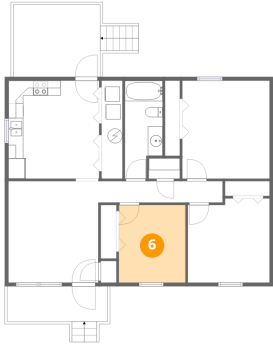

1344 Mabry Avenue Southeast, Garden City, Roanoke, Roanoke city, Virginia, United States, 24014

6 Floor 1 - Bedroom

Dimensions: 8'11" x 10'6"
Area: 94 sq. ft
Counted as living area: Yes

Heated: Yes
Finished: Yes
Enclosed: Yes
Contiguous: Yes
Permitted: Yes
Wet space: No
Addition: No
Conversion: No