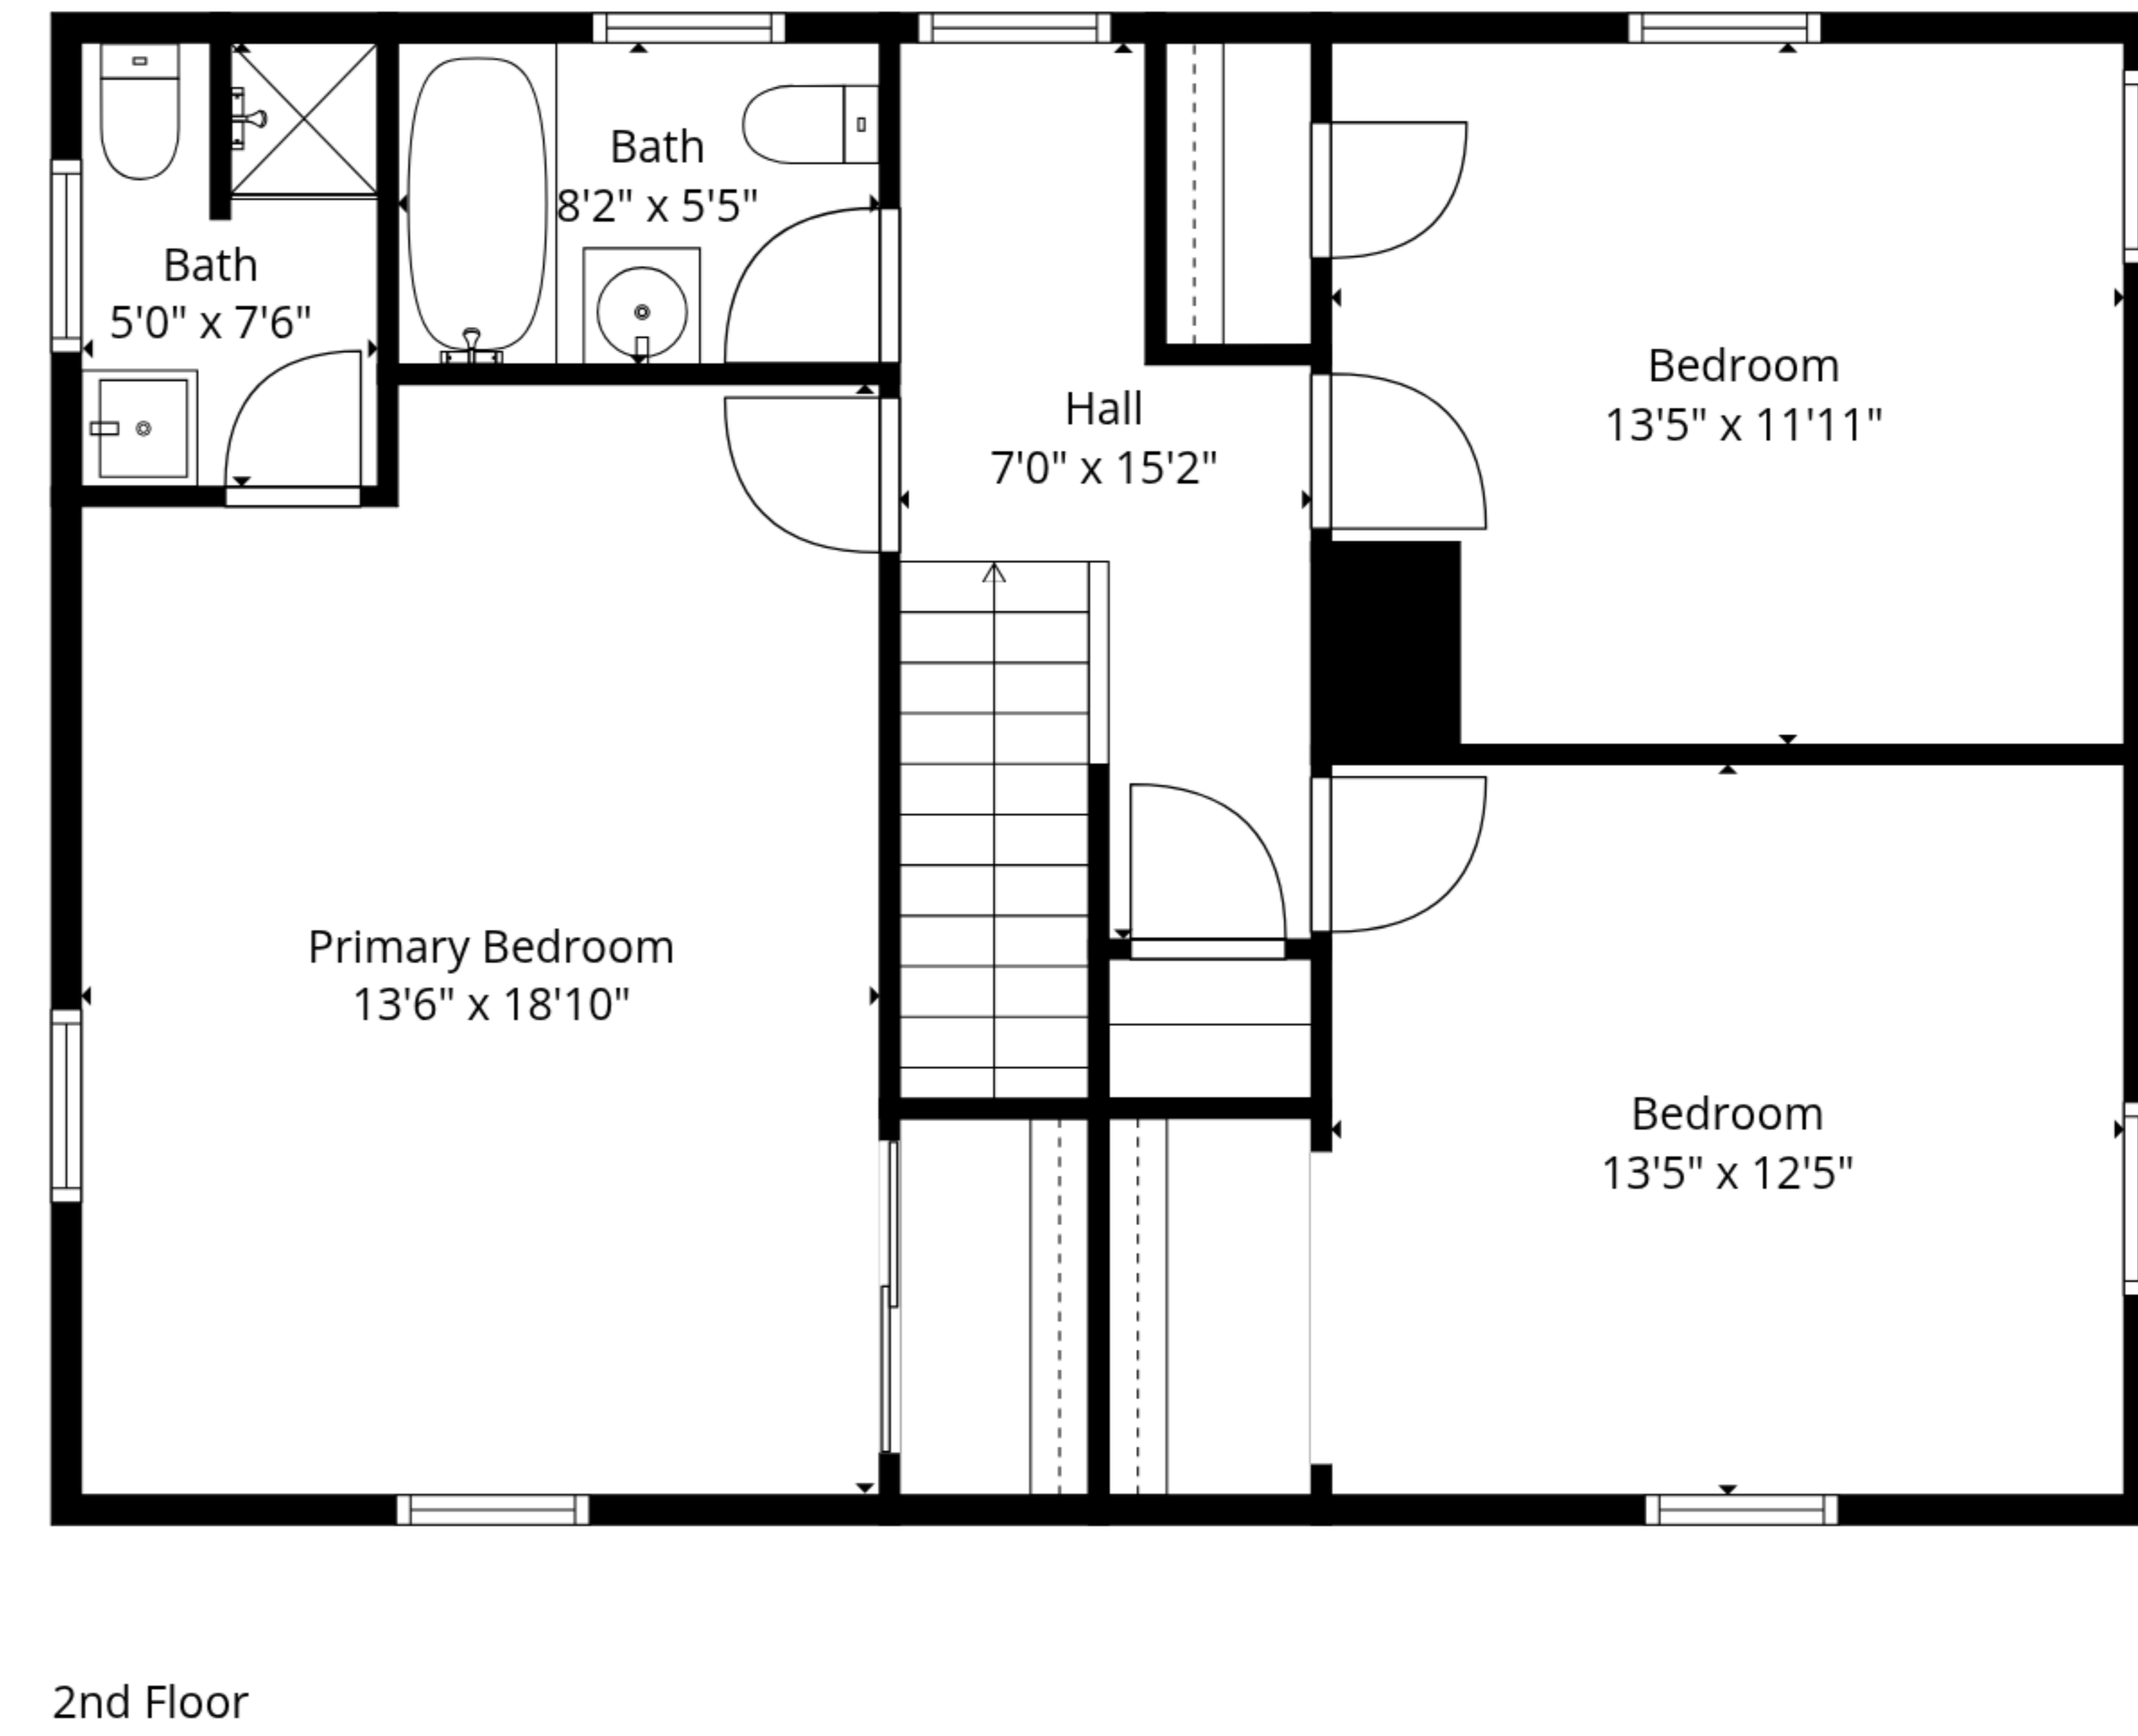

TOTAL: 2431 sq. ft

Basement: 587 sq. ft, 1st floor: 991 sq. ft, 2nd floor: 853 sq. ft

EXCLUDED AREAS: UNDEFINED: 20 sq. ft, GARAGE: 291 sq. ft, UTILITY: 184 sq. ft,

PORCH: 52 sq. ft, PATIO: 399 sq. ft, FIREPLACE: 14 sq. ft,

WALLS: 210 sq. ft

TOTAL: 2431 sq. ft

Basement: 587 sq. ft, 1st floor: 991 sq. ft, 2nd floor: 853 sq. ft

EXCLUDED AREAS: UNDEFINED: 20 sq. ft, GARAGE: 291 sq. ft, UTILITY: 184 sq. ft,

PORCH: 52 sq. ft, PATIO: 399 sq. ft, FIREPLACE: 14 sq. ft,

WALLS: 210 sq. ft

TOTAL: 2431 sq. ft
 Basement: 587 sq. ft, 1st floor: 991 sq. ft, 2nd floor: 853 sq. ft
 EXCLUDED AREAS: UNDEFINED: 20 sq. ft, GARAGE: 291 sq. ft, UTILITY: 184 sq. ft,
 PORCH: 52 sq. ft, PATIO: 399 sq. ft, FIREPLACE: 14 sq. ft,
 WALLS: 210 sq. ft