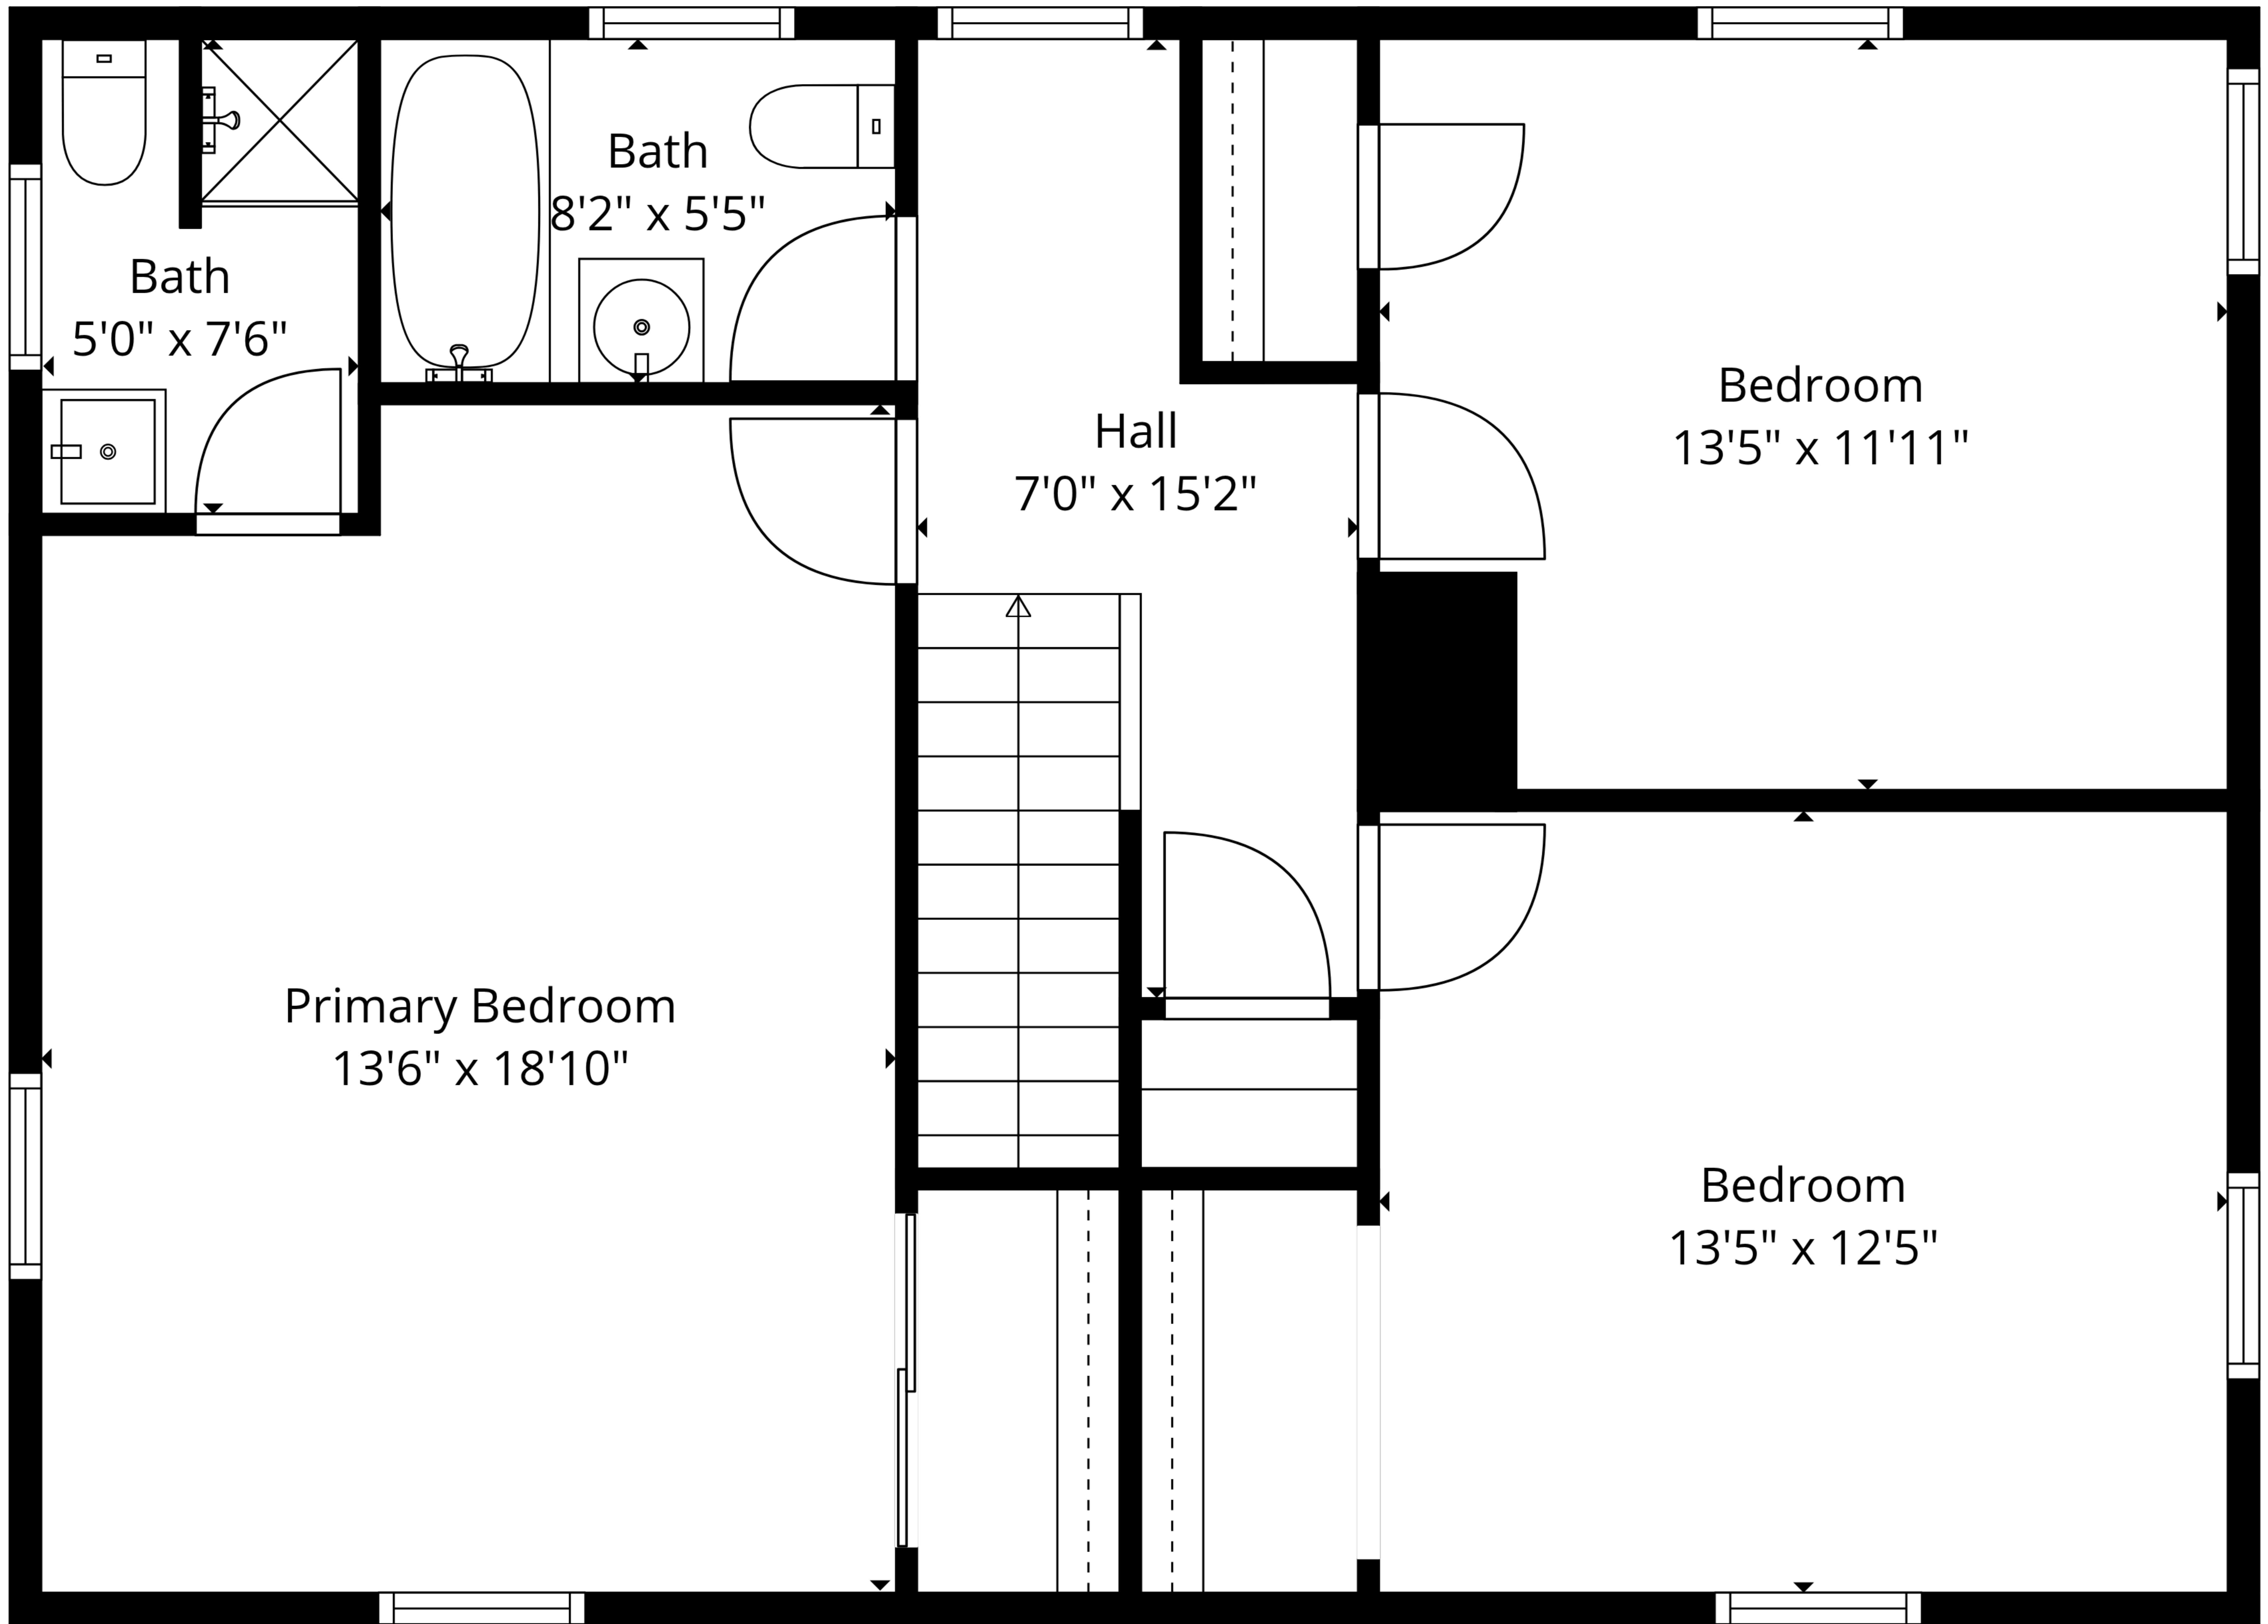

TOTAL: 2431 sq. ft

Basement: 587 sq. ft, 1st floor: 991 sq. ft, 2nd floor: 853 sq. ft

EXCLUDED AREAS: UNDEFINED: 20 sq. ft, GARAGE: 291 sq. ft, UTILITY: 184 sq. ft,

PORCH: 52 sq. ft, PATIO: 399 sq. ft, FIREPLACE: 14 sq. ft,

WALLS: 210 sq. ft

TOTAL: 2431 sq. ft

Basement: 587 sq. ft, 1st floor: 991 sq. ft, 2nd floor: 853 sq. ft

EXCLUDED AREAS: UNDEFINED: 20 sq. ft, GARAGE: 291 sq. ft, UTILITY: 184 sq. ft,

PORCH: 52 sq. ft, PATIO: 399 sq. ft, FIREPLACE: 14 sq. ft,

WALLS: 210 sq. ft

TOTAL: 2431 sq. ft
 Basement: 587 sq. ft, 1st floor: 991 sq. ft, 2nd floor: 853 sq. ft
 EXCLUDED AREAS: UNDEFINED: 20 sq. ft, GARAGE: 291 sq. ft, UTILITY: 184 sq. ft,
 PORCH: 52 sq. ft, PATIO: 399 sq. ft, FIREPLACE: 14 sq. ft,
 WALLS: 210 sq. ft