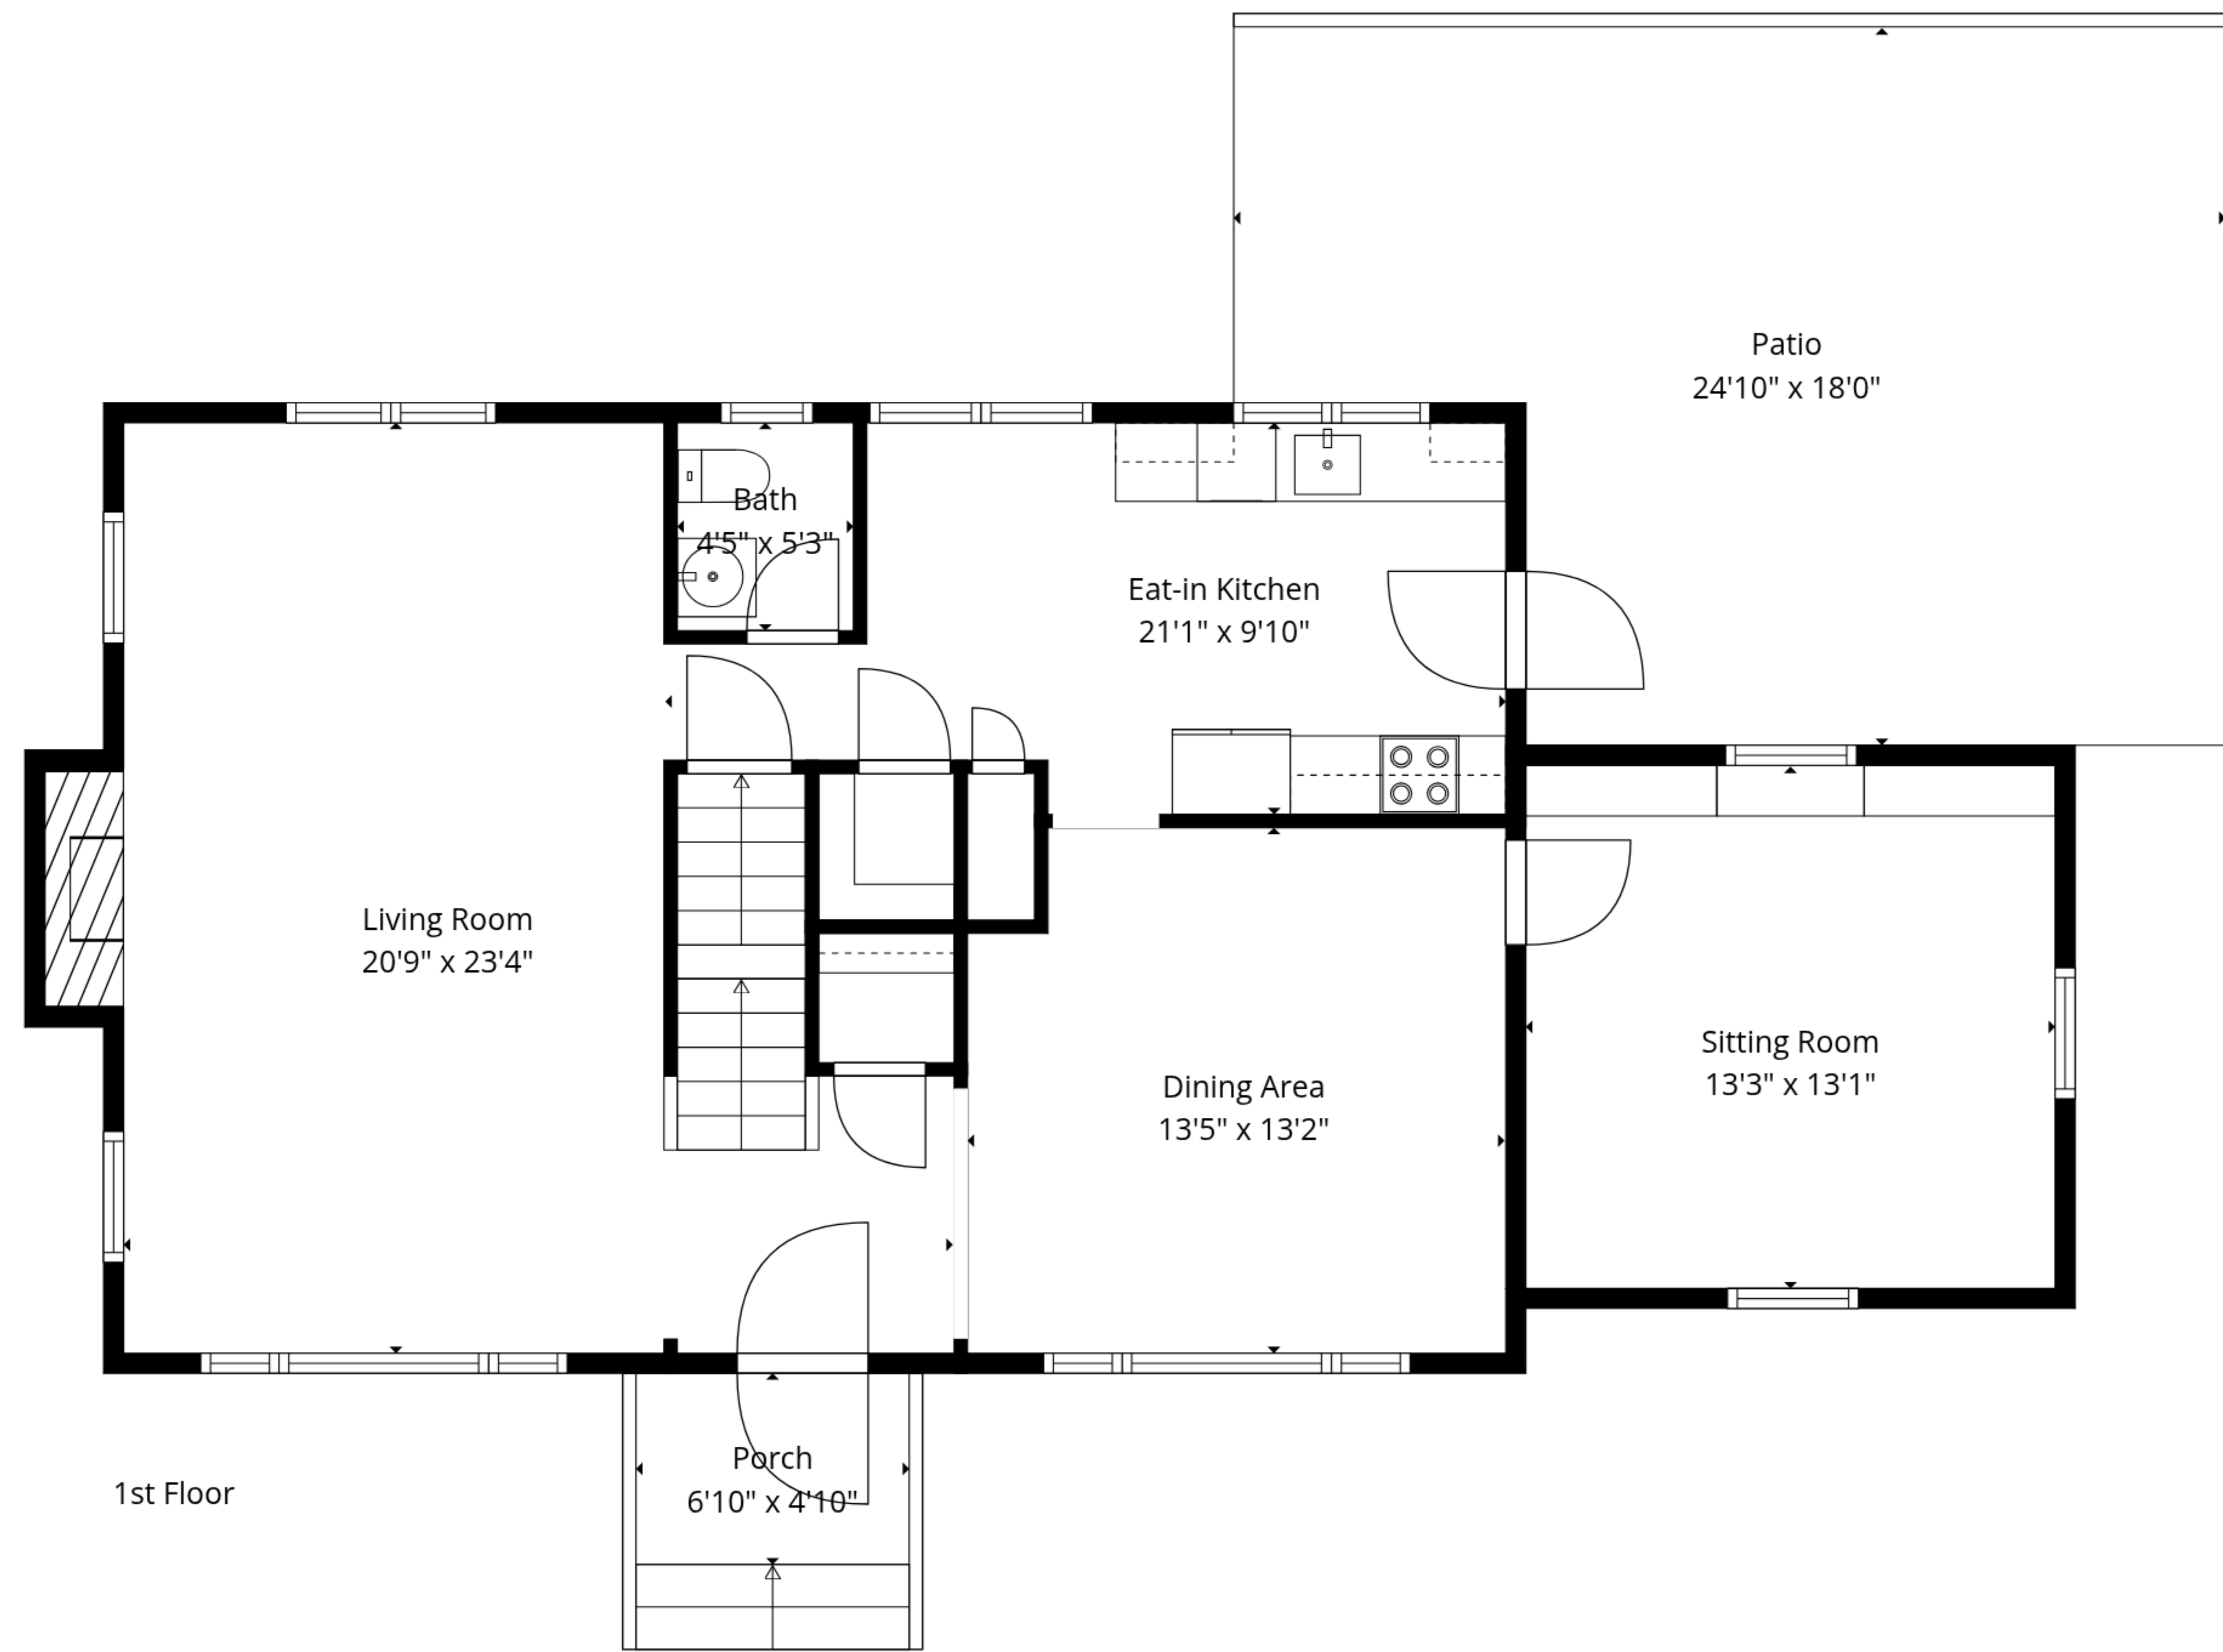

TOTAL: 2431 sq. ft

Basement: 587 sq. ft, 1st floor: 991 sq. ft, 2nd floor: 853 sq. ft

EXCLUDED AREAS: UNDEFINED: 20 sq. ft, GARAGE: 291 sq. ft, UTILITY: 184 sq. ft,

PORCH: 52 sq. ft, PATIO: 399 sq. ft, FIREPLACE: 14 sq. ft,

WALLS: 210 sq. ft

TOTAL: 2431 sq. ft

Basement: 587 sq. ft, 1st floor: 991 sq. ft, 2nd floor: 853 sq. ft

EXCLUDED AREAS: UNDEFINED: 20 sq. ft, GARAGE: 291 sq. ft, UTILITY: 184 sq. ft,

PORCH: 52 sq. ft, PATIO: 399 sq. ft, FIREPLACE: 14 sq. ft,

WALLS: 210 sq. ft

TOTAL: 2431 sq. ft
 Basement: 587 sq. ft, 1st floor: 991 sq. ft, 2nd floor: 853 sq. ft
 EXCLUDED AREAS: UNDEFINED: 20 sq. ft, GARAGE: 291 sq. ft, UTILITY: 184 sq. ft,
 PORCH: 52 sq. ft, PATIO: 399 sq. ft, FIREPLACE: 14 sq. ft,
 WALLS: 210 sq. ft