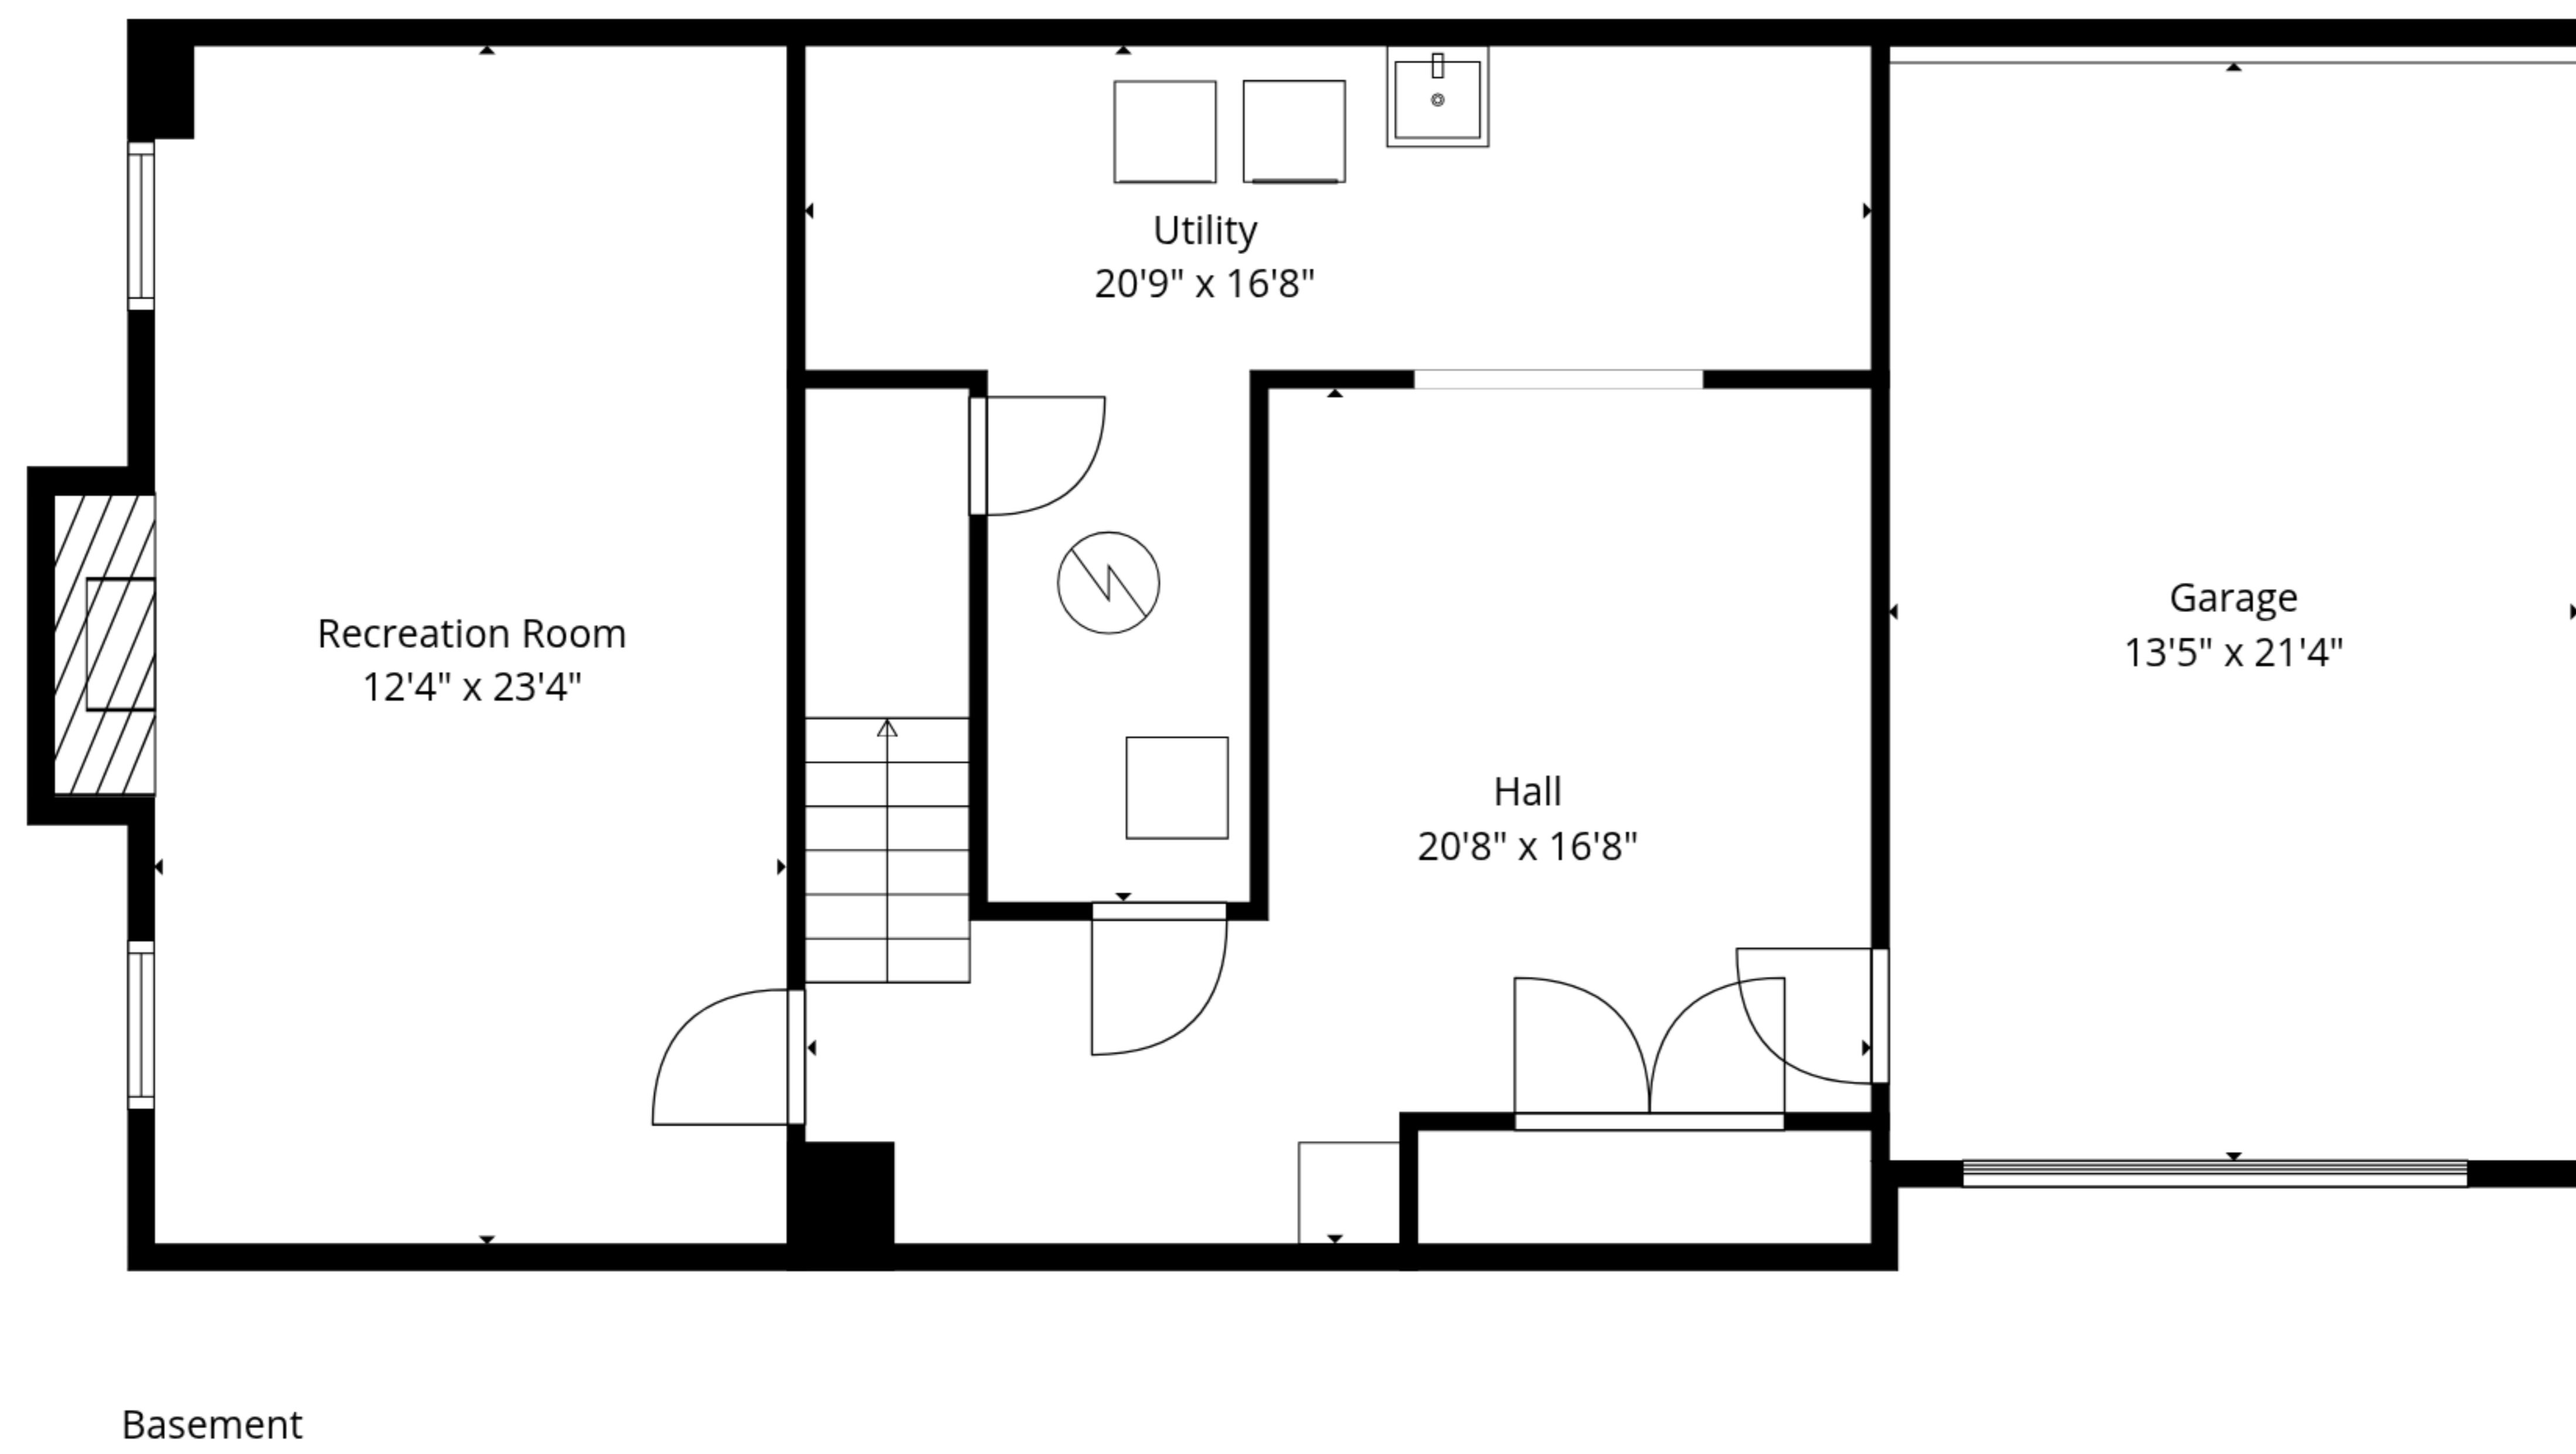

TOTAL: 2431 sq. ft

Basement: 587 sq. ft, 1st floor: 991 sq. ft, 2nd floor: 853 sq. ft

EXCLUDED AREAS: UNDEFINED: 20 sq. ft, GARAGE: 291 sq. ft, UTILITY: 184 sq. ft,

PORCH: 52 sq. ft, PATIO: 399 sq. ft, FIREPLACE: 14 sq. ft,

WALLS: 210 sq. ft

TOTAL: 2431 sq. ft

Basement: 587 sq. ft, 1st floor: 991 sq. ft, 2nd floor: 853 sq. ft

EXCLUDED AREAS: UNDEFINED: 20 sq. ft, GARAGE: 291 sq. ft, UTILITY: 184 sq. ft,

PORCH: 52 sq. ft, PATIO: 399 sq. ft, FIREPLACE: 14 sq. ft,

WALLS: 210 sq. ft

TOTAL: 2431 sq. ft
 Basement: 587 sq. ft, 1st floor: 991 sq. ft, 2nd floor: 853 sq. ft
 EXCLUDED AREAS: UNDEFINED: 20 sq. ft, GARAGE: 291 sq. ft, UTILITY: 184 sq. ft,
 PORCH: 52 sq. ft, PATIO: 399 sq. ft, FIREPLACE: 14 sq. ft,
 WALLS: 210 sq. ft