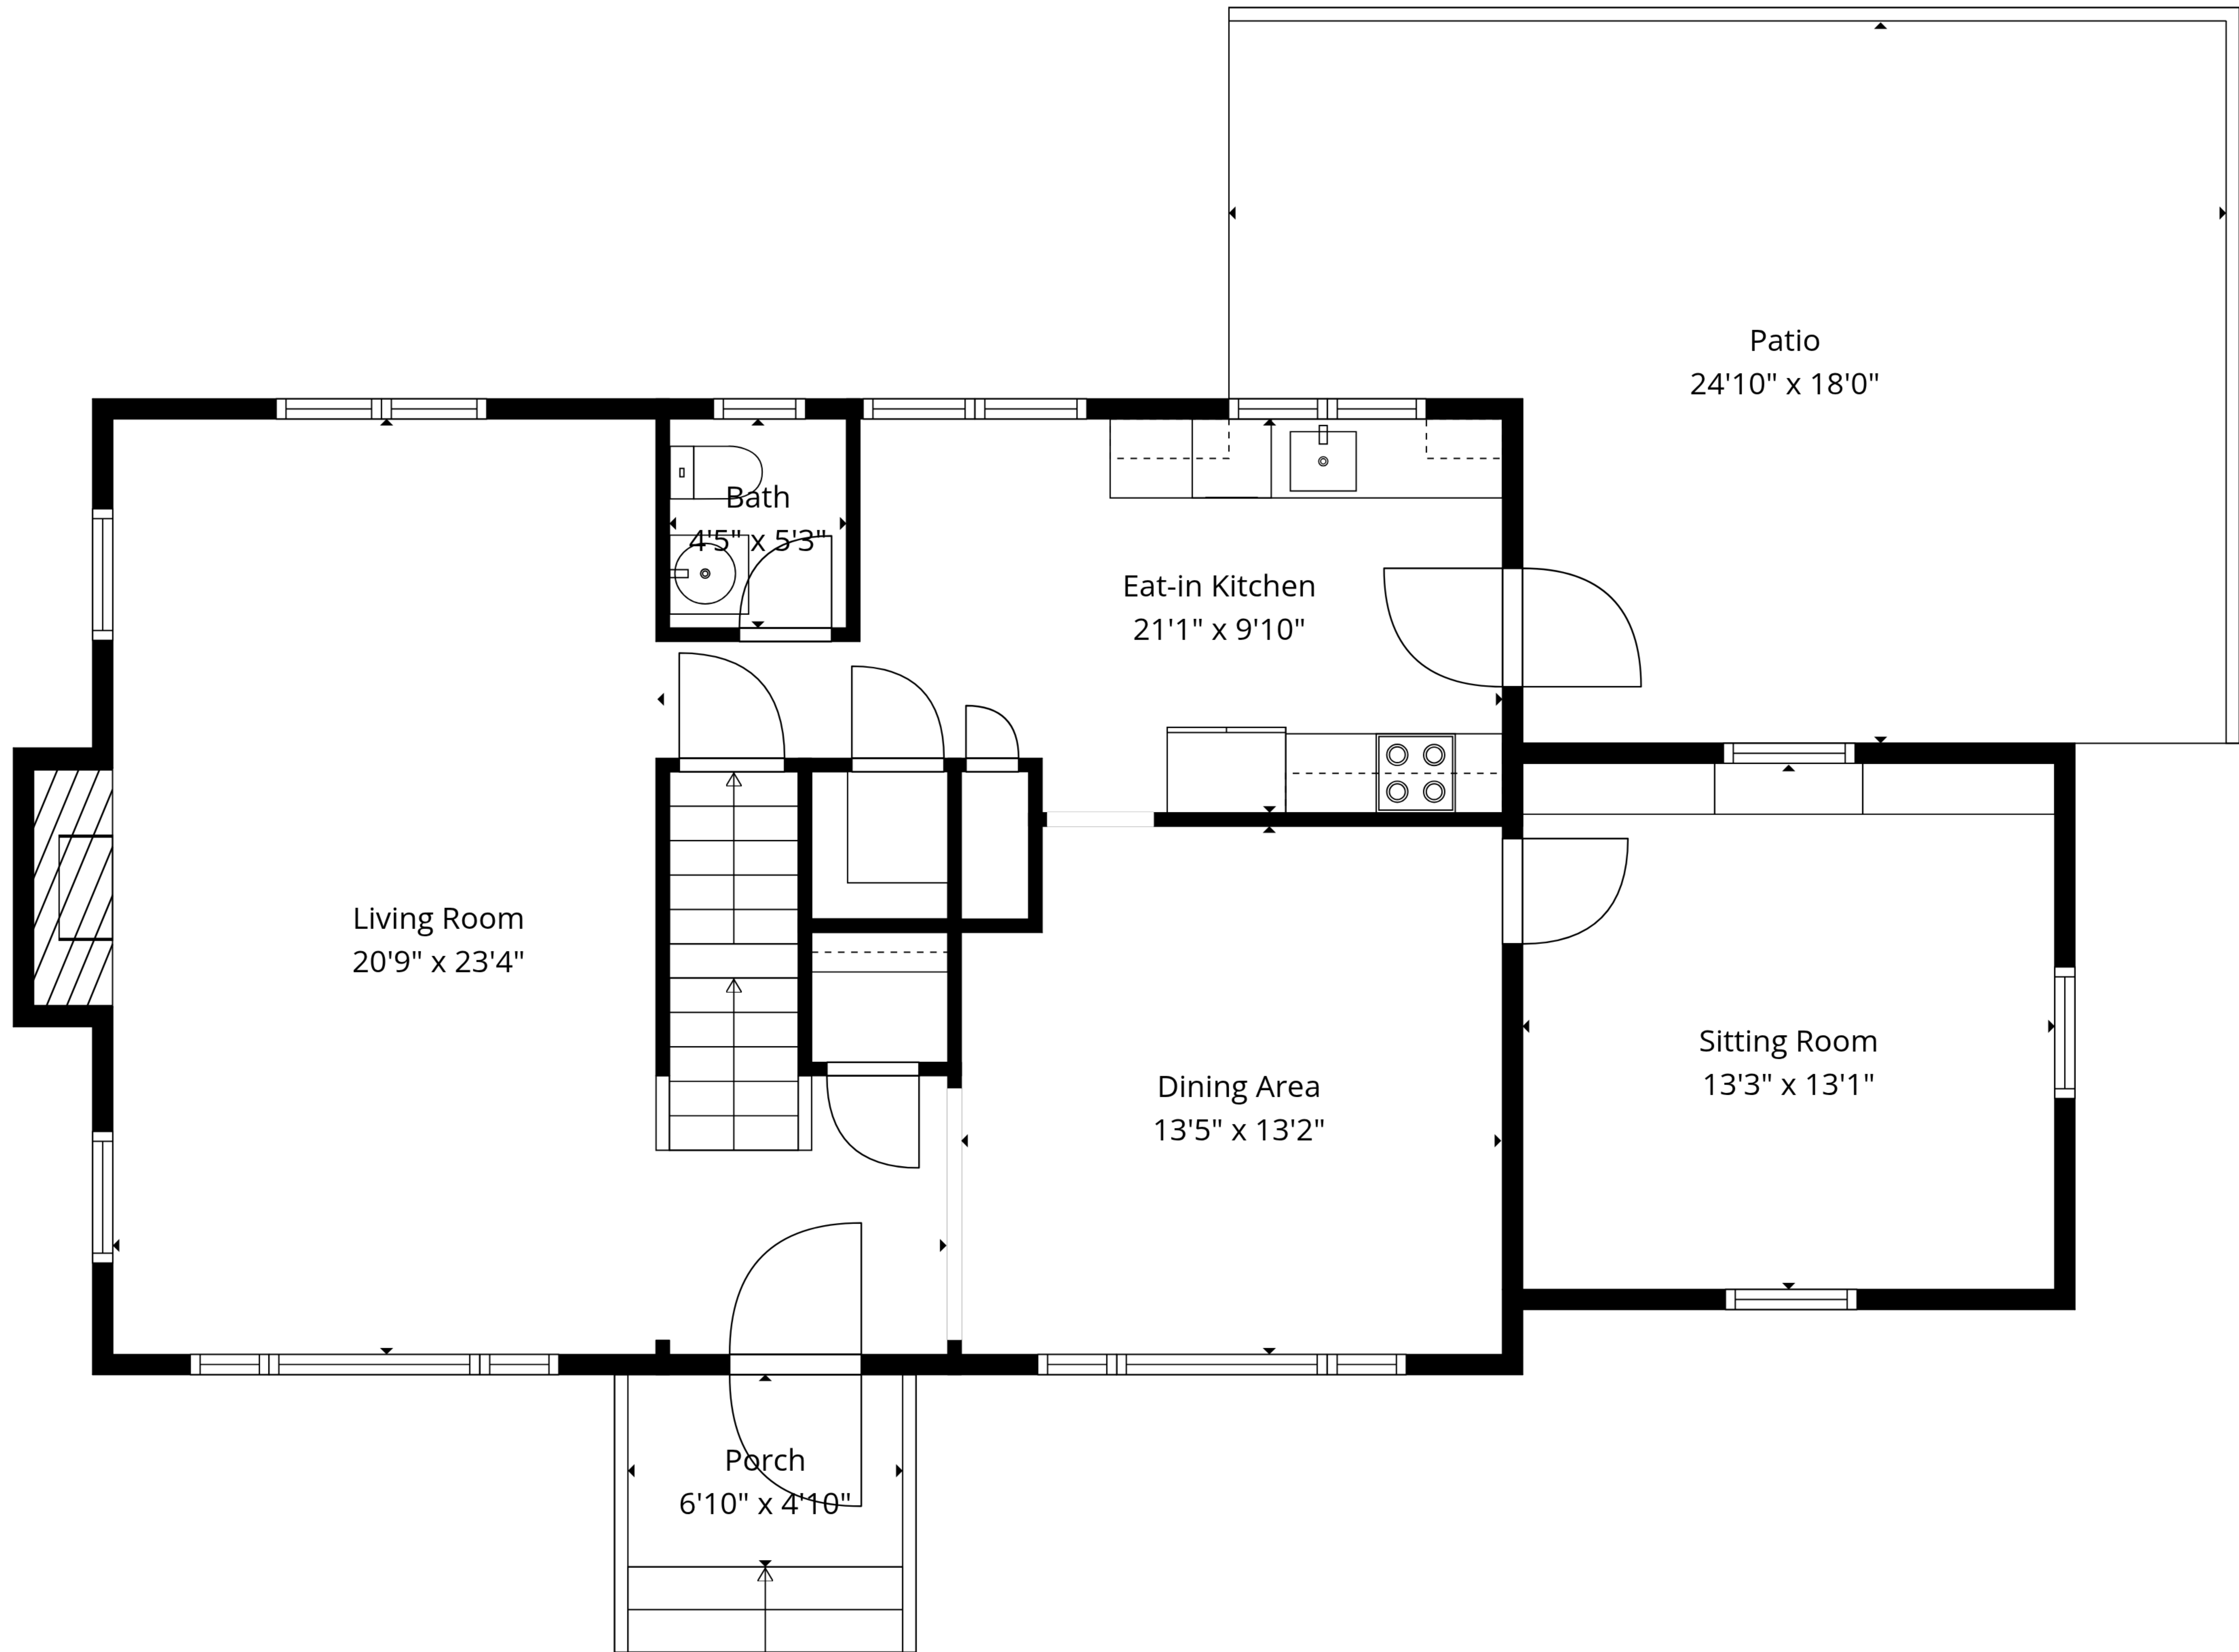

TOTAL: 2431 sq. ft

Basement: 587 sq. ft, 1st floor: 991 sq. ft, 2nd floor: 853 sq. ft

EXCLUDED AREAS: UNDEFINED: 20 sq. ft, GARAGE: 291 sq. ft, UTILITY: 184 sq. ft,

PORCH: 52 sq. ft, PATIO: 399 sq. ft, FIREPLACE: 14 sq. ft,

WALLS: 210 sq. ft

TOTAL: 2431 sq. ft

Basement: 587 sq. ft, 1st floor: 991 sq. ft, 2nd floor: 853 sq. ft

EXCLUDED AREAS: UNDEFINED: 20 sq. ft, GARAGE: 291 sq. ft, UTILITY: 184 sq. ft,

PORCH: 52 sq. ft, PATIO: 399 sq. ft, FIREPLACE: 14 sq. ft,

WALLS: 210 sq. ft

TOTAL: 2431 sq. ft
 Basement: 587 sq. ft, 1st floor: 991 sq. ft, 2nd floor: 853 sq. ft
 EXCLUDED AREAS: UNDEFINED: 20 sq. ft, GARAGE: 291 sq. ft, UTILITY: 184 sq. ft,
 PORCH: 52 sq. ft, PATIO: 399 sq. ft, FIREPLACE: 14 sq. ft,
 WALLS: 210 sq. ft