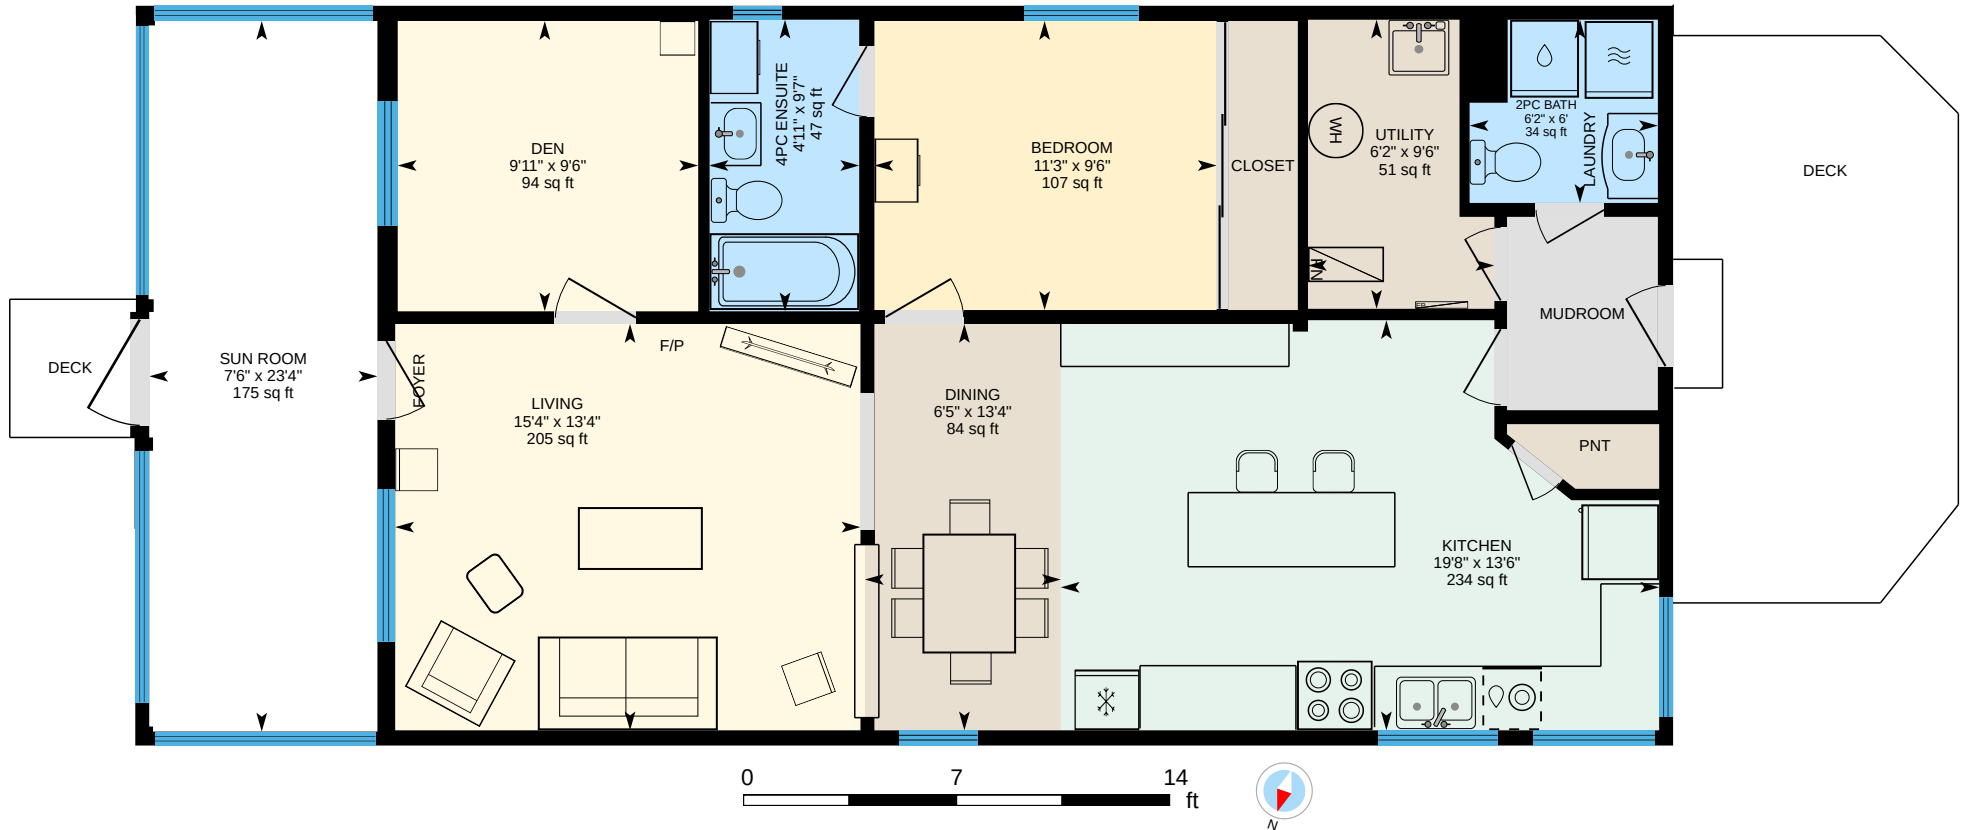

Main Floor
 Exterior Area 1024.91 sq ft

337 Crystal Springs Dr, Westeros, AB

For illustrative purposes only. All reported dimensions, property sizes and floor areas are approximate and subject to independent verification. To the extent permitted by law, no warranty is made as to accuracy or completeness, and no liability will be accepted for any errors or omissions.