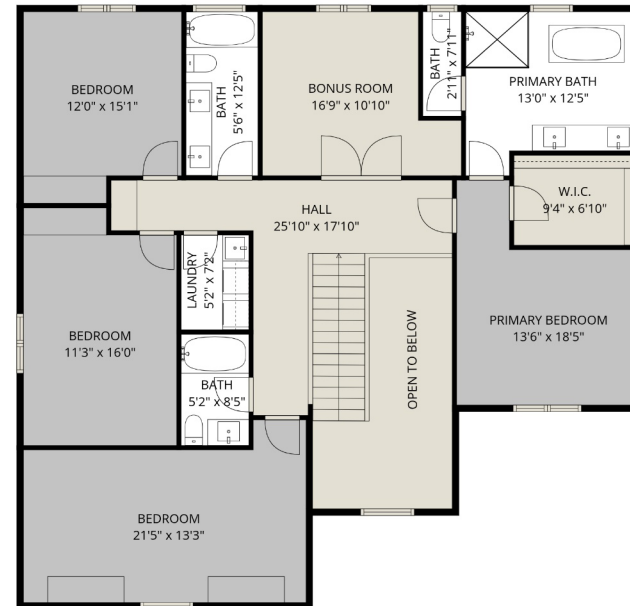

Above Main: 1734 sq. ft

Total: 3251 Sq. Ft

CENTURY 21.

Creekside Realty Ltd.

20448 90 Crescent

Moses Orlev

604-790-6831

moses.orlev@century21.ca

Estimated Areas:

Main Floor: 1517 sq. ft

Above Main: 1734 sq. ft

Total: 3251 Sq. Ft

CENTURY 21.

Creekside Realty Ltd.

20448 90 Crescent

Moses Orlev

604-790-6831

moses.orlev@century21.ca

MAIN FLOOR

ABOVE MAIN

Estimated Areas:

Main Floor: 1517 sq. ft

Above Main: 1734 sq. ft

Total: 3251 Sq. Ft