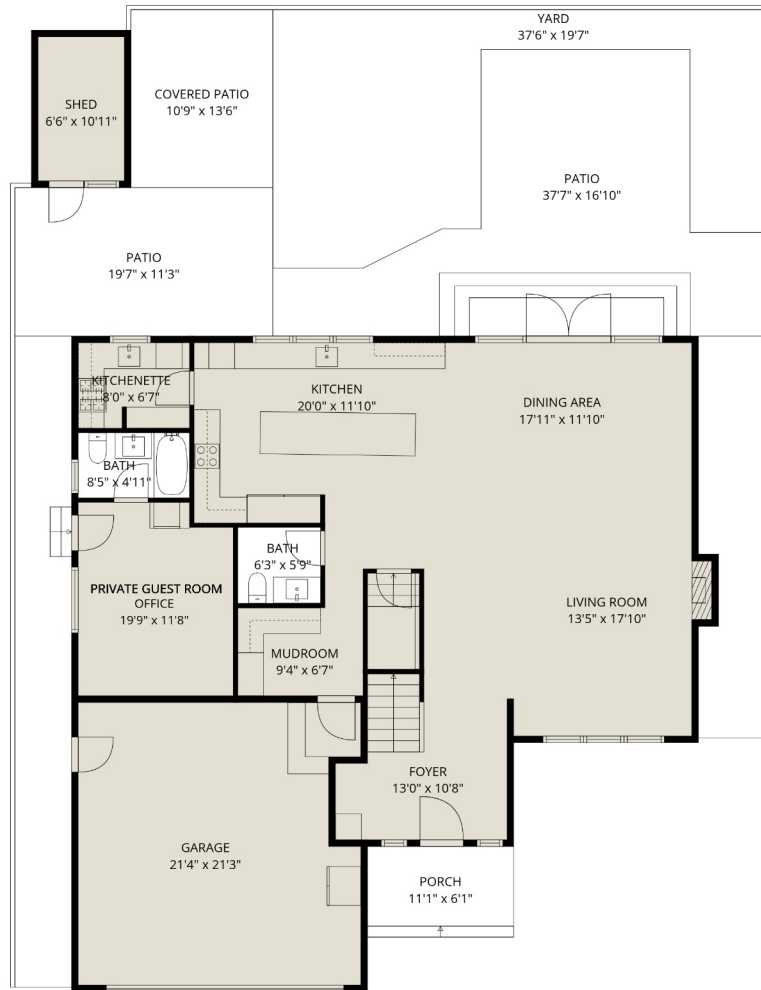

Above Main: 1734 sq. ft

Total: 3251 Sq. Ft

CENTURY 21.

Creekside Realty Ltd.

20448 90 Crescent

Moses Orlev

604-790-6831

moses.orlev@century21.ca

Estimated Areas:

Main Floor: 1517 sq. ft

Above Main: 1734 sq. ft

Total: 3251 Sq. Ft

CENTURY 21.

Creekside Realty Ltd.

20448 90 Crescent

Moses Orlev

604-790-6831

moses.orlev@century21.ca

MAIN FLOOR

ABOVE MAIN

Estimated Areas:

Main Floor: 1517 sq. ft

Above Main: 1734 sq. ft

Total: 3251 Sq. Ft