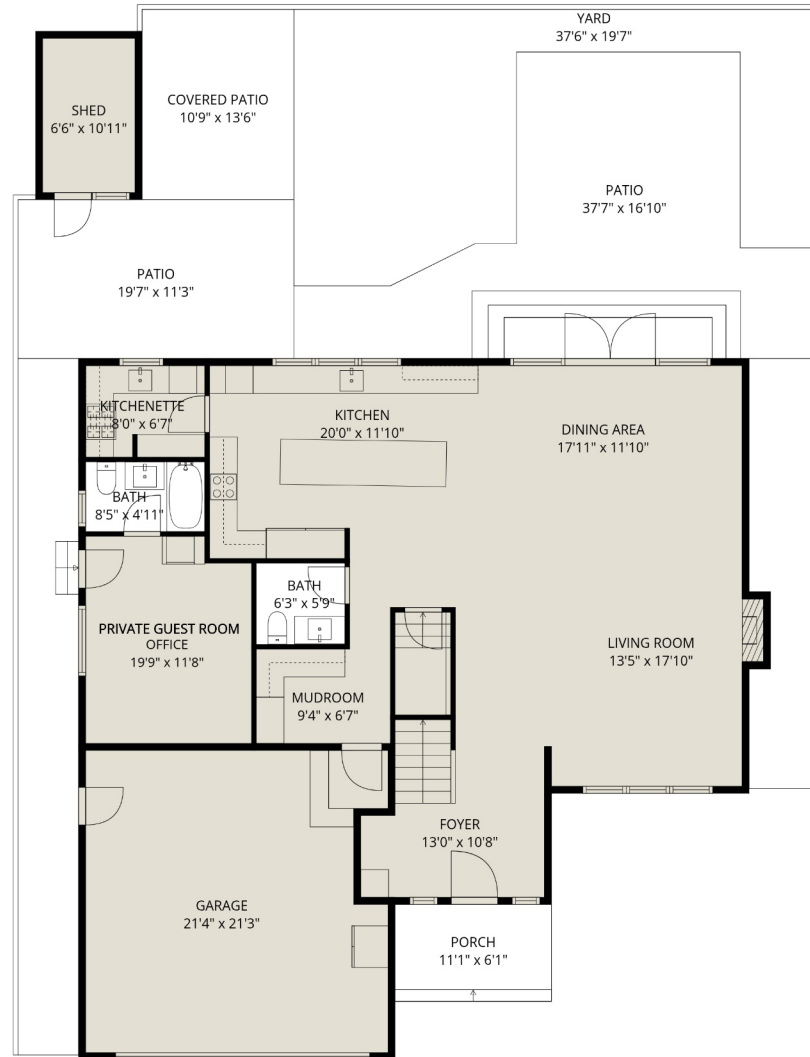

CENTURY 21.

Creekside Realty Ltd.

20448 90 Crescent

Moses Orlev

604-790-6831

moses.orlev@century21.ca

Estimated Areas:

Main Floor: 1517 sq. ft

Above Main: 1734 sq. ft

Total: 3251 Sq. Ft

CENTURY 21.

Creekside Realty Ltd.

20448 90 Crescent

Moses Orlev

604-790-6831

moses.orlev@century21.ca

Estimated Areas:

Main Floor: 1517 sq. ft

Above Main: 1734 sq. ft

Total: 3251 Sq. Ft

CENTURY 21.

Creekside Realty Ltd.

20448 90 Crescent

Moses Orlev

604-790-6831

moses.orlev@century21.ca

MAIN FLOOR

ABOVE MAIN

Estimated Areas:

Main Floor: 1517 sq. ft

Above Main: 1734 sq. ft

Total: 3251 Sq. Ft