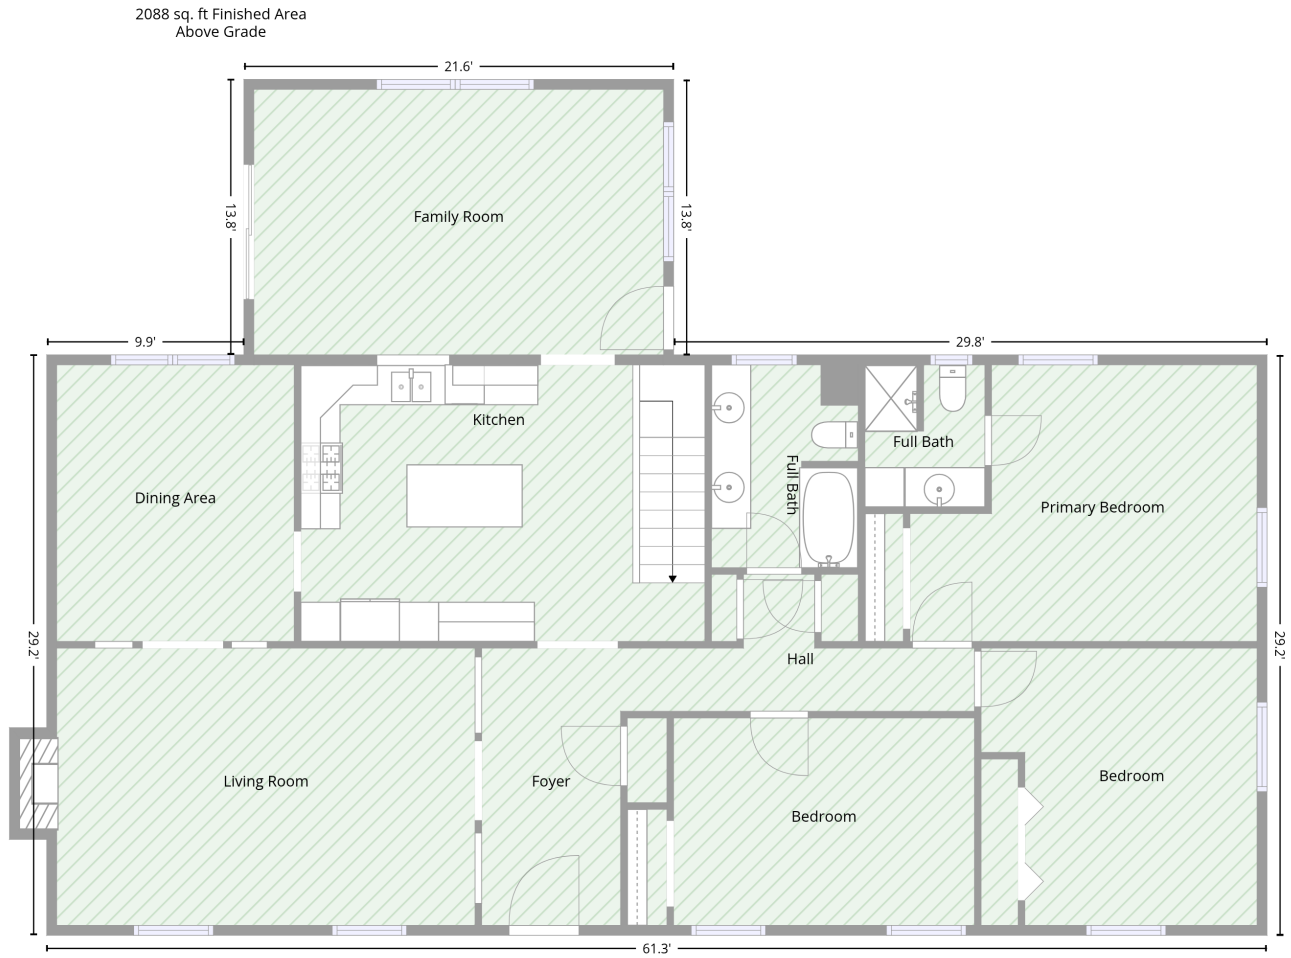

## Level 1

Total area: 1154 sq. ft  
Gross living area: 1154 sq. ft

Finished area: 1154 sq. ft  
Non-standard finished area: 0 sq. ft

Space	Area (sq. ft)	Calculation <small>Coordinate Polygon Area Algorithm using inches</small>
Finished Area • Living area • Finished Area	1154	$-((383.4 + 383.4) * (282.4 - 288.4) + (383.4 + 389.4) * (288.4 - 288.4) + (389.4 + 389.4) * (288.4 - 626.5) + (389.4 + 383.4) * (626.5 - 626.5) + (383.4 + 383.4) * (626.5 - 632.5) + (383.4 + -82) * (632.5 - 632.5) + (-82 + -82) * (632.5 - 544.5) + (-82 + -76) * (544.5 - 538.5) + (-76 + -98.4) * (538.5 - 538.5) + (-98.4 + -98.4) * (538.5 - 471) + (-98.4 + -104.4) * (471 - 465) + (-104.4 + -82) * (465 - 465) + (-82 + -82) * (465 - 282.4) + (-82 + 383.4) * (282.4 - 282.4)) * 0.5 * 0.00694$
GARAGE • Attached Garage	607	$-((647.9 + 647.9) * (288.4 - 626.5) + (647.9 + 389.4) * (626.5 - 626.5) + (389.4 + 389.4) * (626.5 - 288.4) + (389.4 + 647.9) * (288.4 - 288.4)) * 0.5 * 0.00694$

# 3412 Imperial Drive, High Point, Guilford County, North Carolina, United States, 27265

Total area: 3242 sq. ft  
Gross living area: 3242 sq. ft

Finished area: 3242 sq. ft  
Non-standard finished area: 0 sq. ft

## Level 2

Total area: 2088 sq. ft  
Gross living area: 2088 sq. ft

Finished area: 2088 sq. ft  
Non-standard finished area: 0 sq. ft

Space	Area (sq. ft)	Calculation <small>Coordinate Polygon Area Algorithm using inches</small>
Finished Area	2088	$-\left((36.9 + 296.1) * (116.3 - 116.3) + (296.1 + 296.1) * (116.3 - 282.4) + (296.1 + 653.9) * (282.4 - 282.4) + (653.9 + 653.9) * (282.4 - 632.5) + (653.9 + -82) * (632.5 - 632.5) + (-82 + -82) * (632.5 - 282.4) + (-82 + 36.9) * (282.4 - 282.4) + (36.9 + 36.9) * (282.4 - 116.3)\right) * 0.5 * 0.00694$
• Living area		
• Finished Area		