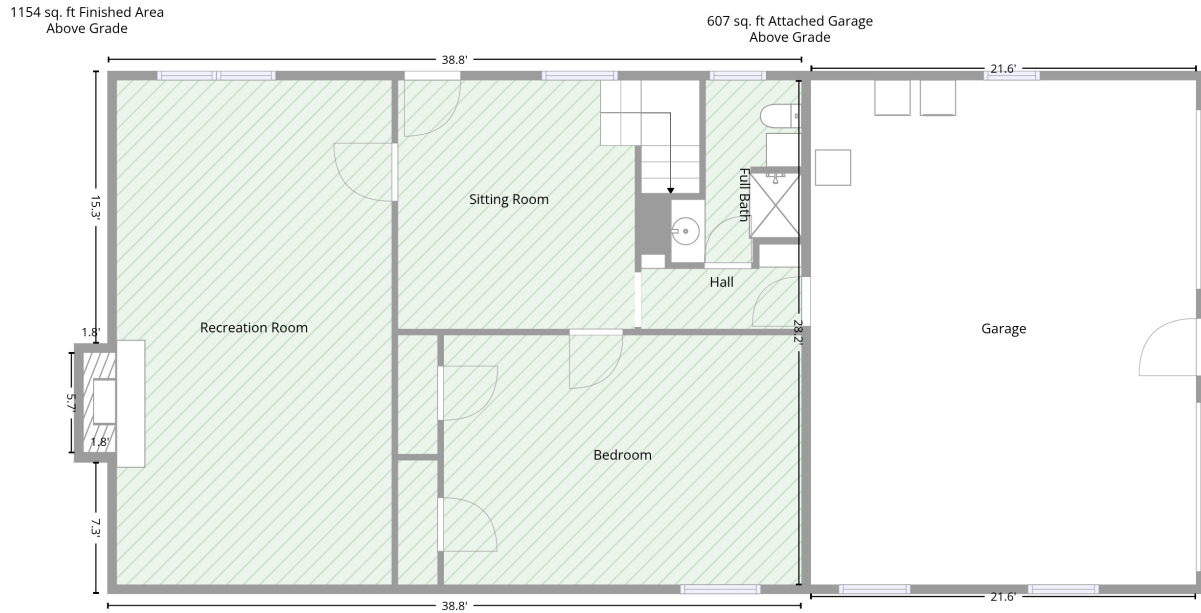

# 3412 Imperial Drive, High Point, Guilford County, North Carolina, United States, 27265

Total area: 3242 sq. ft  
Gross living area: 3242 sq. ft

Finished area: 3242 sq. ft  
Non-standard finished area: 0 sq. ft

## Level 1

Total area: 1154 sq. ft  
Gross living area: 1154 sq. ft

Finished area: 1154 sq. ft  
Non-standard finished area: 0 sq. ft

Space	Area (sq. ft)	Calculation <small>Coordinate Polygon Area Algorithm using inches</small>
Finished Area • Living area • Finished Area	1154	$-((383.4 + 383.4) * (282.4 - 288.4) + (383.4 + 389.4) * (288.4 - 288.4) + (389.4 + 389.4) * (288.4 - 626.5) + (389.4 + 383.4) * (626.5 - 626.5) + (383.4 + 383.4) * (626.5 - 632.5) + (383.4 + -82) * (632.5 - 632.5) + (-82 + -82) * (632.5 - 544.5) + (-82 + -76) * (544.5 - 538.5) + (-76 + -98.4) * (538.5 - 538.5) + (-98.4 + -98.4) * (538.5 - 471) + (-98.4 + -104.4) * (471 - 465) + (-104.4 + -82) * (465 - 465) + (-82 + -82) * (465 - 282.4) + (-82 + 383.4) * (282.4 - 282.4)) * 0.5 * 0.00694$
GARAGE • Attached Garage	607	$-((647.9 + 647.9) * (288.4 - 626.5) + (647.9 + 389.4) * (626.5 - 626.5) + (389.4 + 389.4) * (626.5 - 288.4) + (389.4 + 647.9) * (288.4 - 288.4)) * 0.5 * 0.00694$