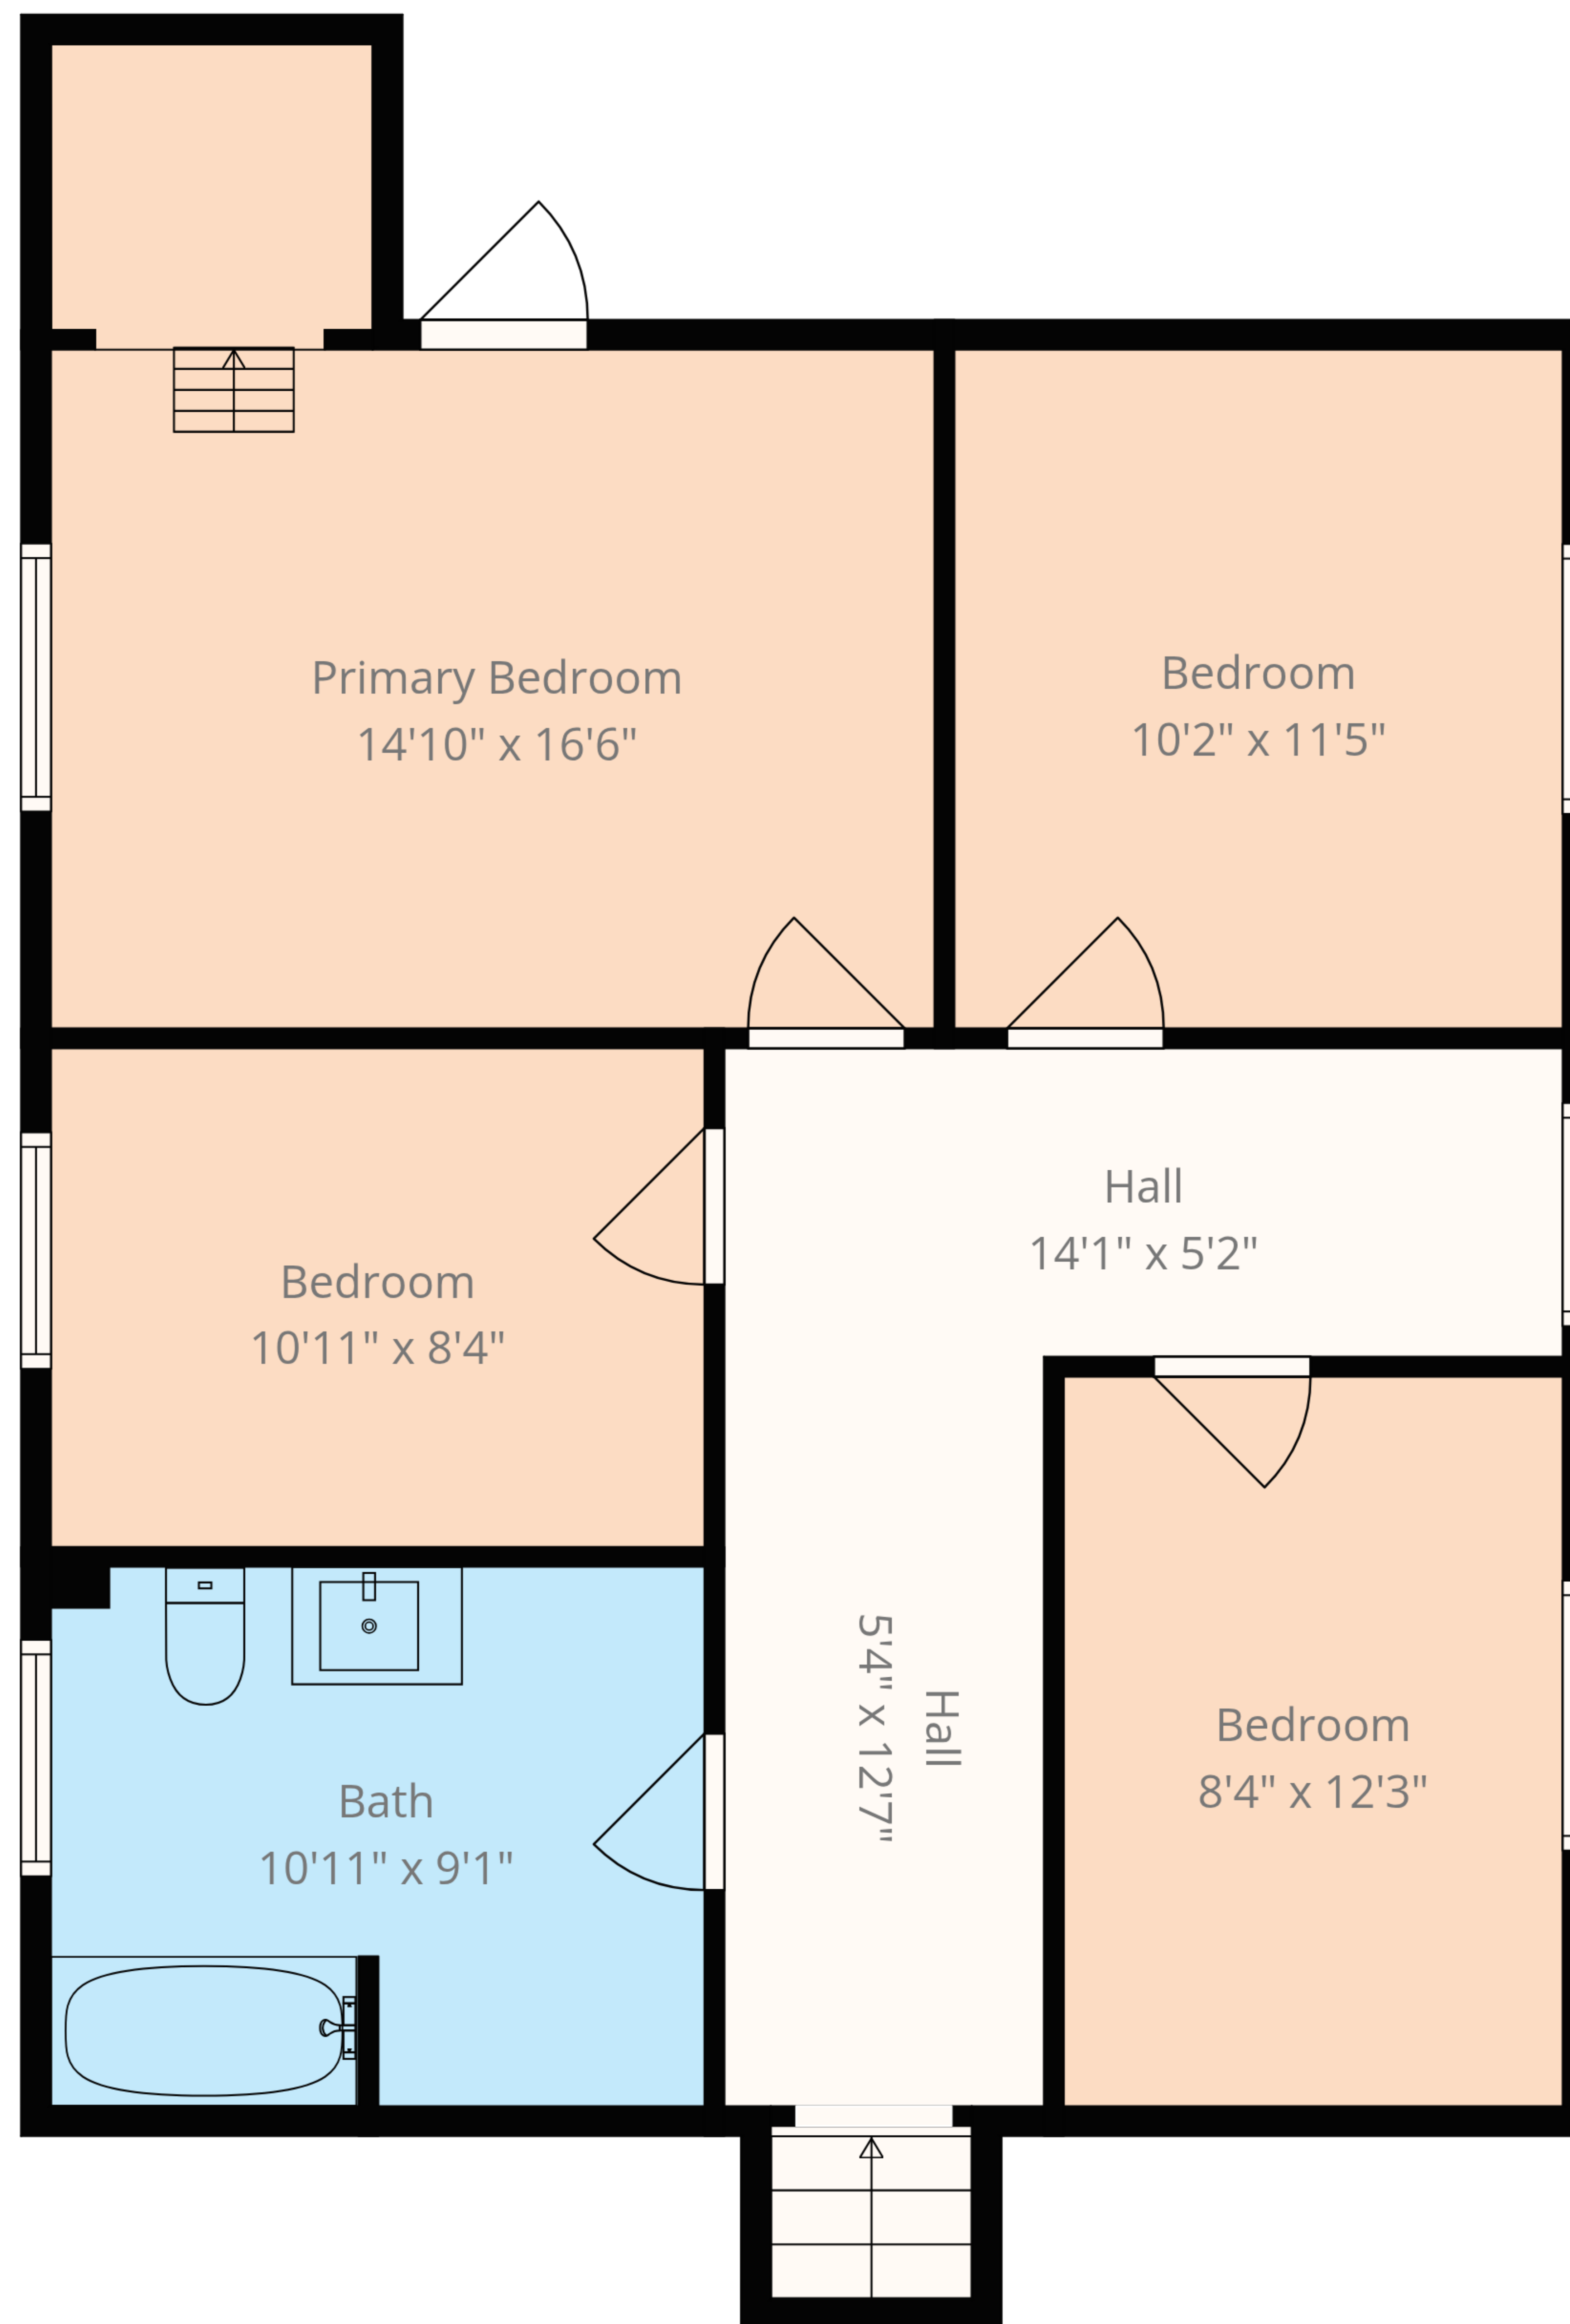

Total: 2960 sq. ft
1st Floor: 753 sq. Ft, 2nd Floor: 1422 sq. Ft, 3rd Floor: 785 sq. ft
Excluded Areas: Walls: 219 sq. ft

Total: 2960 sq. ft

1st Floor: 753 sq. Ft, 2nd Floor: 1422 sq. Ft, 3rd Floor: 785 sq. ft

Excluded Areas: Walls: 219 sq. ft

Total: 2960 sq. ft

1st Floor: 753 sq. Ft, 2nd Floor: 1422 sq. Ft, 3rd Floor: 785 sq. ft

Excluded Areas: Walls: 219 sq. ft

Total: 2960 sq. ft
 1st Floor: 753 sq. Ft, 2nd Floor: 1422 sq. Ft, 3rd Floor: 785 sq. ft
 Excluded Areas: Walls: 219 sq. ft