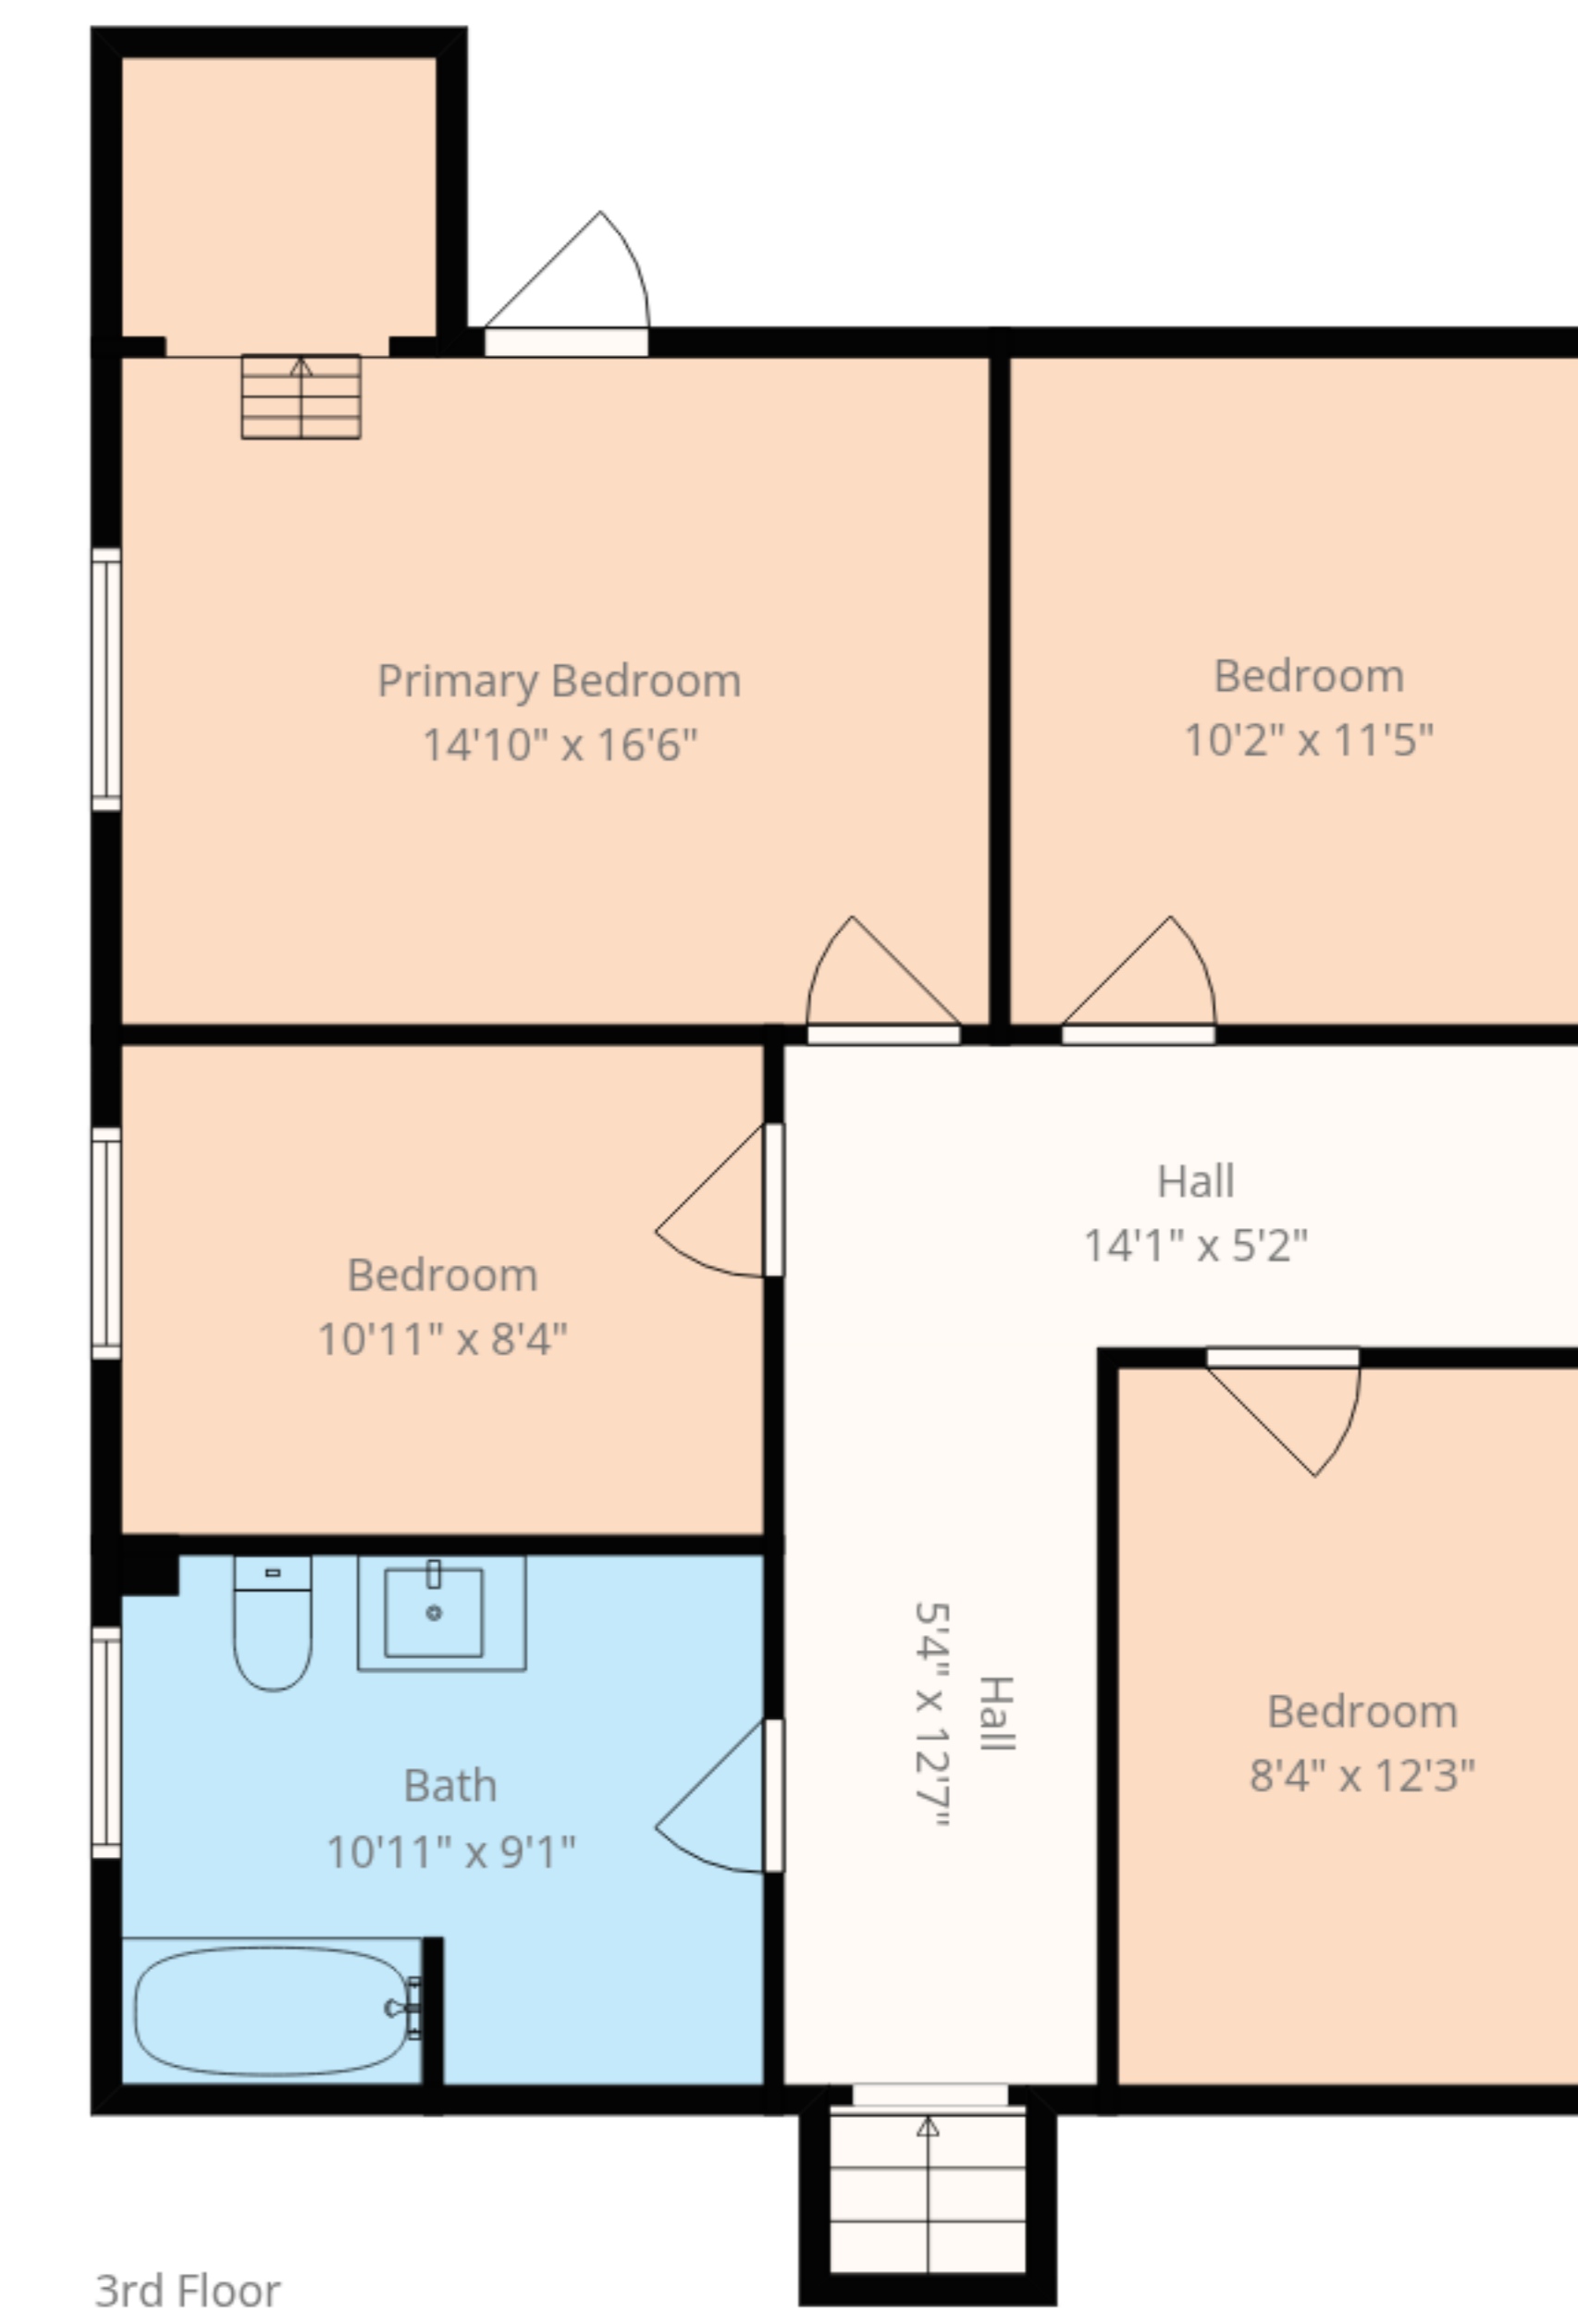

Total: 2960 sq. ft
1st Floor: 753 sq. Ft, 2nd Floor: 1422 sq. Ft, 3rd Floor: 785 sq. ft
Excluded Areas: Walls: 219 sq. ft

Total: 2960 sq. ft

1st Floor: 753 sq. Ft, 2nd Floor: 1422 sq. Ft, 3rd Floor: 785 sq. ft

Excluded Areas: Walls: 219 sq. ft

Total: 2960 sq. ft

1st Floor: 753 sq. Ft, 2nd Floor: 1422 sq. Ft, 3rd Floor: 785 sq. ft

Excluded Areas: Walls: 219 sq. ft

Total: 2960 sq. ft
 1st Floor: 753 sq. Ft, 2nd Floor: 1422 sq. Ft, 3rd Floor: 785 sq. ft
 Excluded Areas: Walls: 219 sq. ft