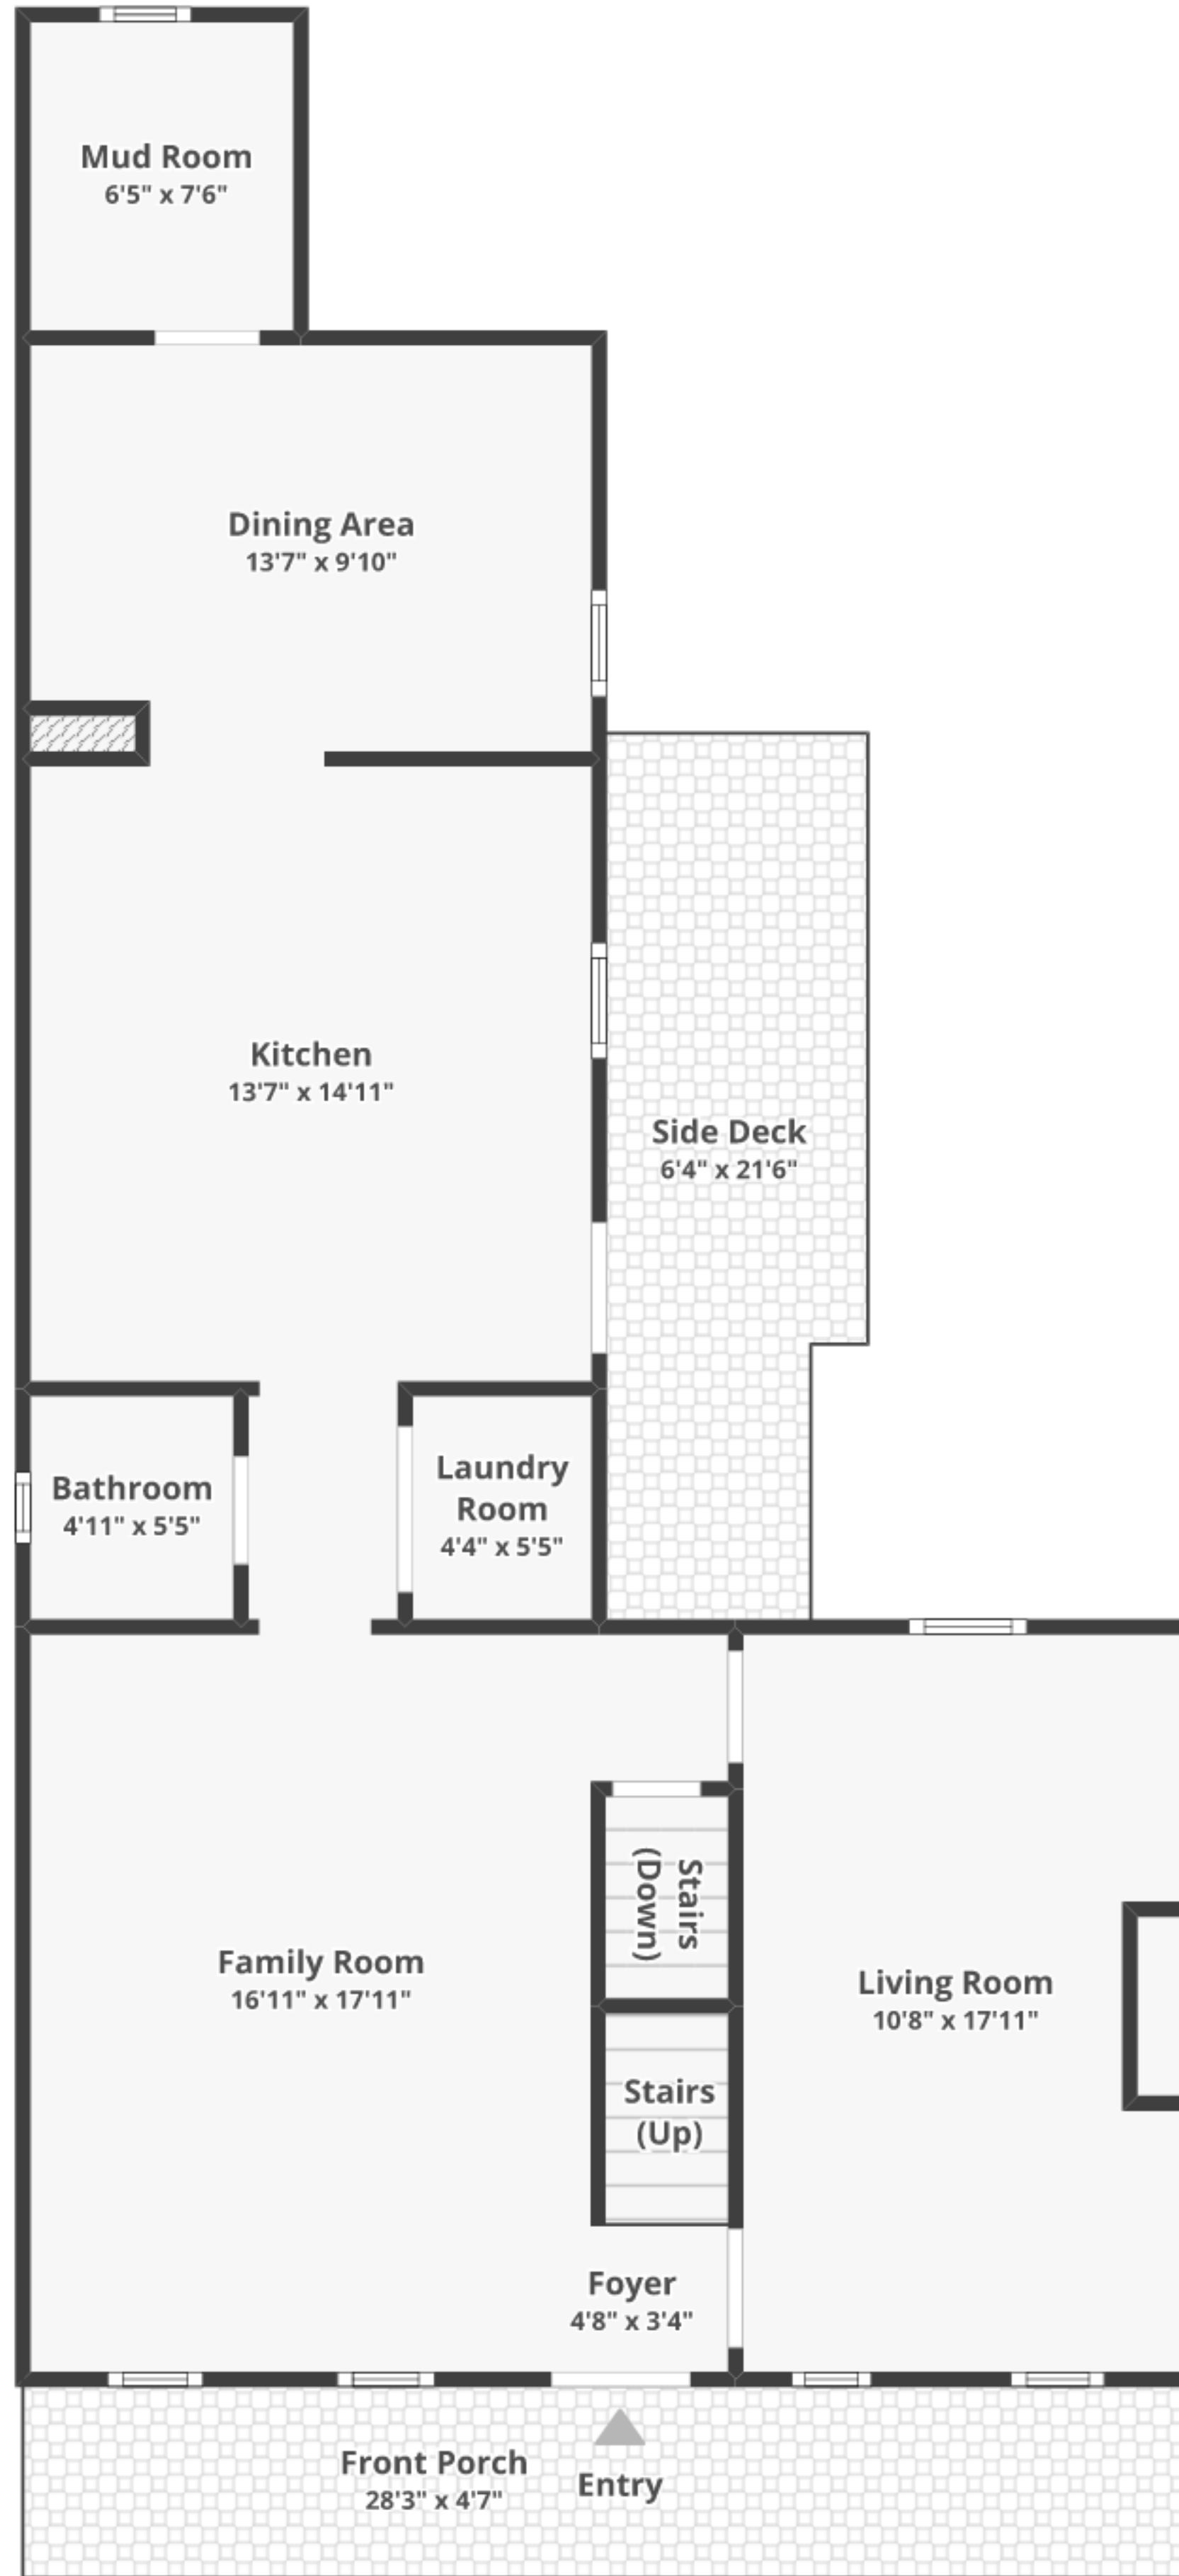

18 N Berne St, Schuylkill Haven, PA 17972

Total finished area: ~2,114.01 sq. ft.

Total unfinished area: ~ 395.6 sq. ft.

FLOOR 1
Finished area: ~924.59 sq. ft.
Unfinished area: ~2.17 sq. ft.

FLOOR 2
Finished area: ~834.89 sq. ft.
Unfinished area: ~6.41 sq. ft.

ATTIC
Finished area: ~354.54 sq. ft.
Unfinished area: ~0 sq. ft.

BASEMENT
Finished area: ~0 sq. ft.
Unfinished area: ~387.03 sq. ft.