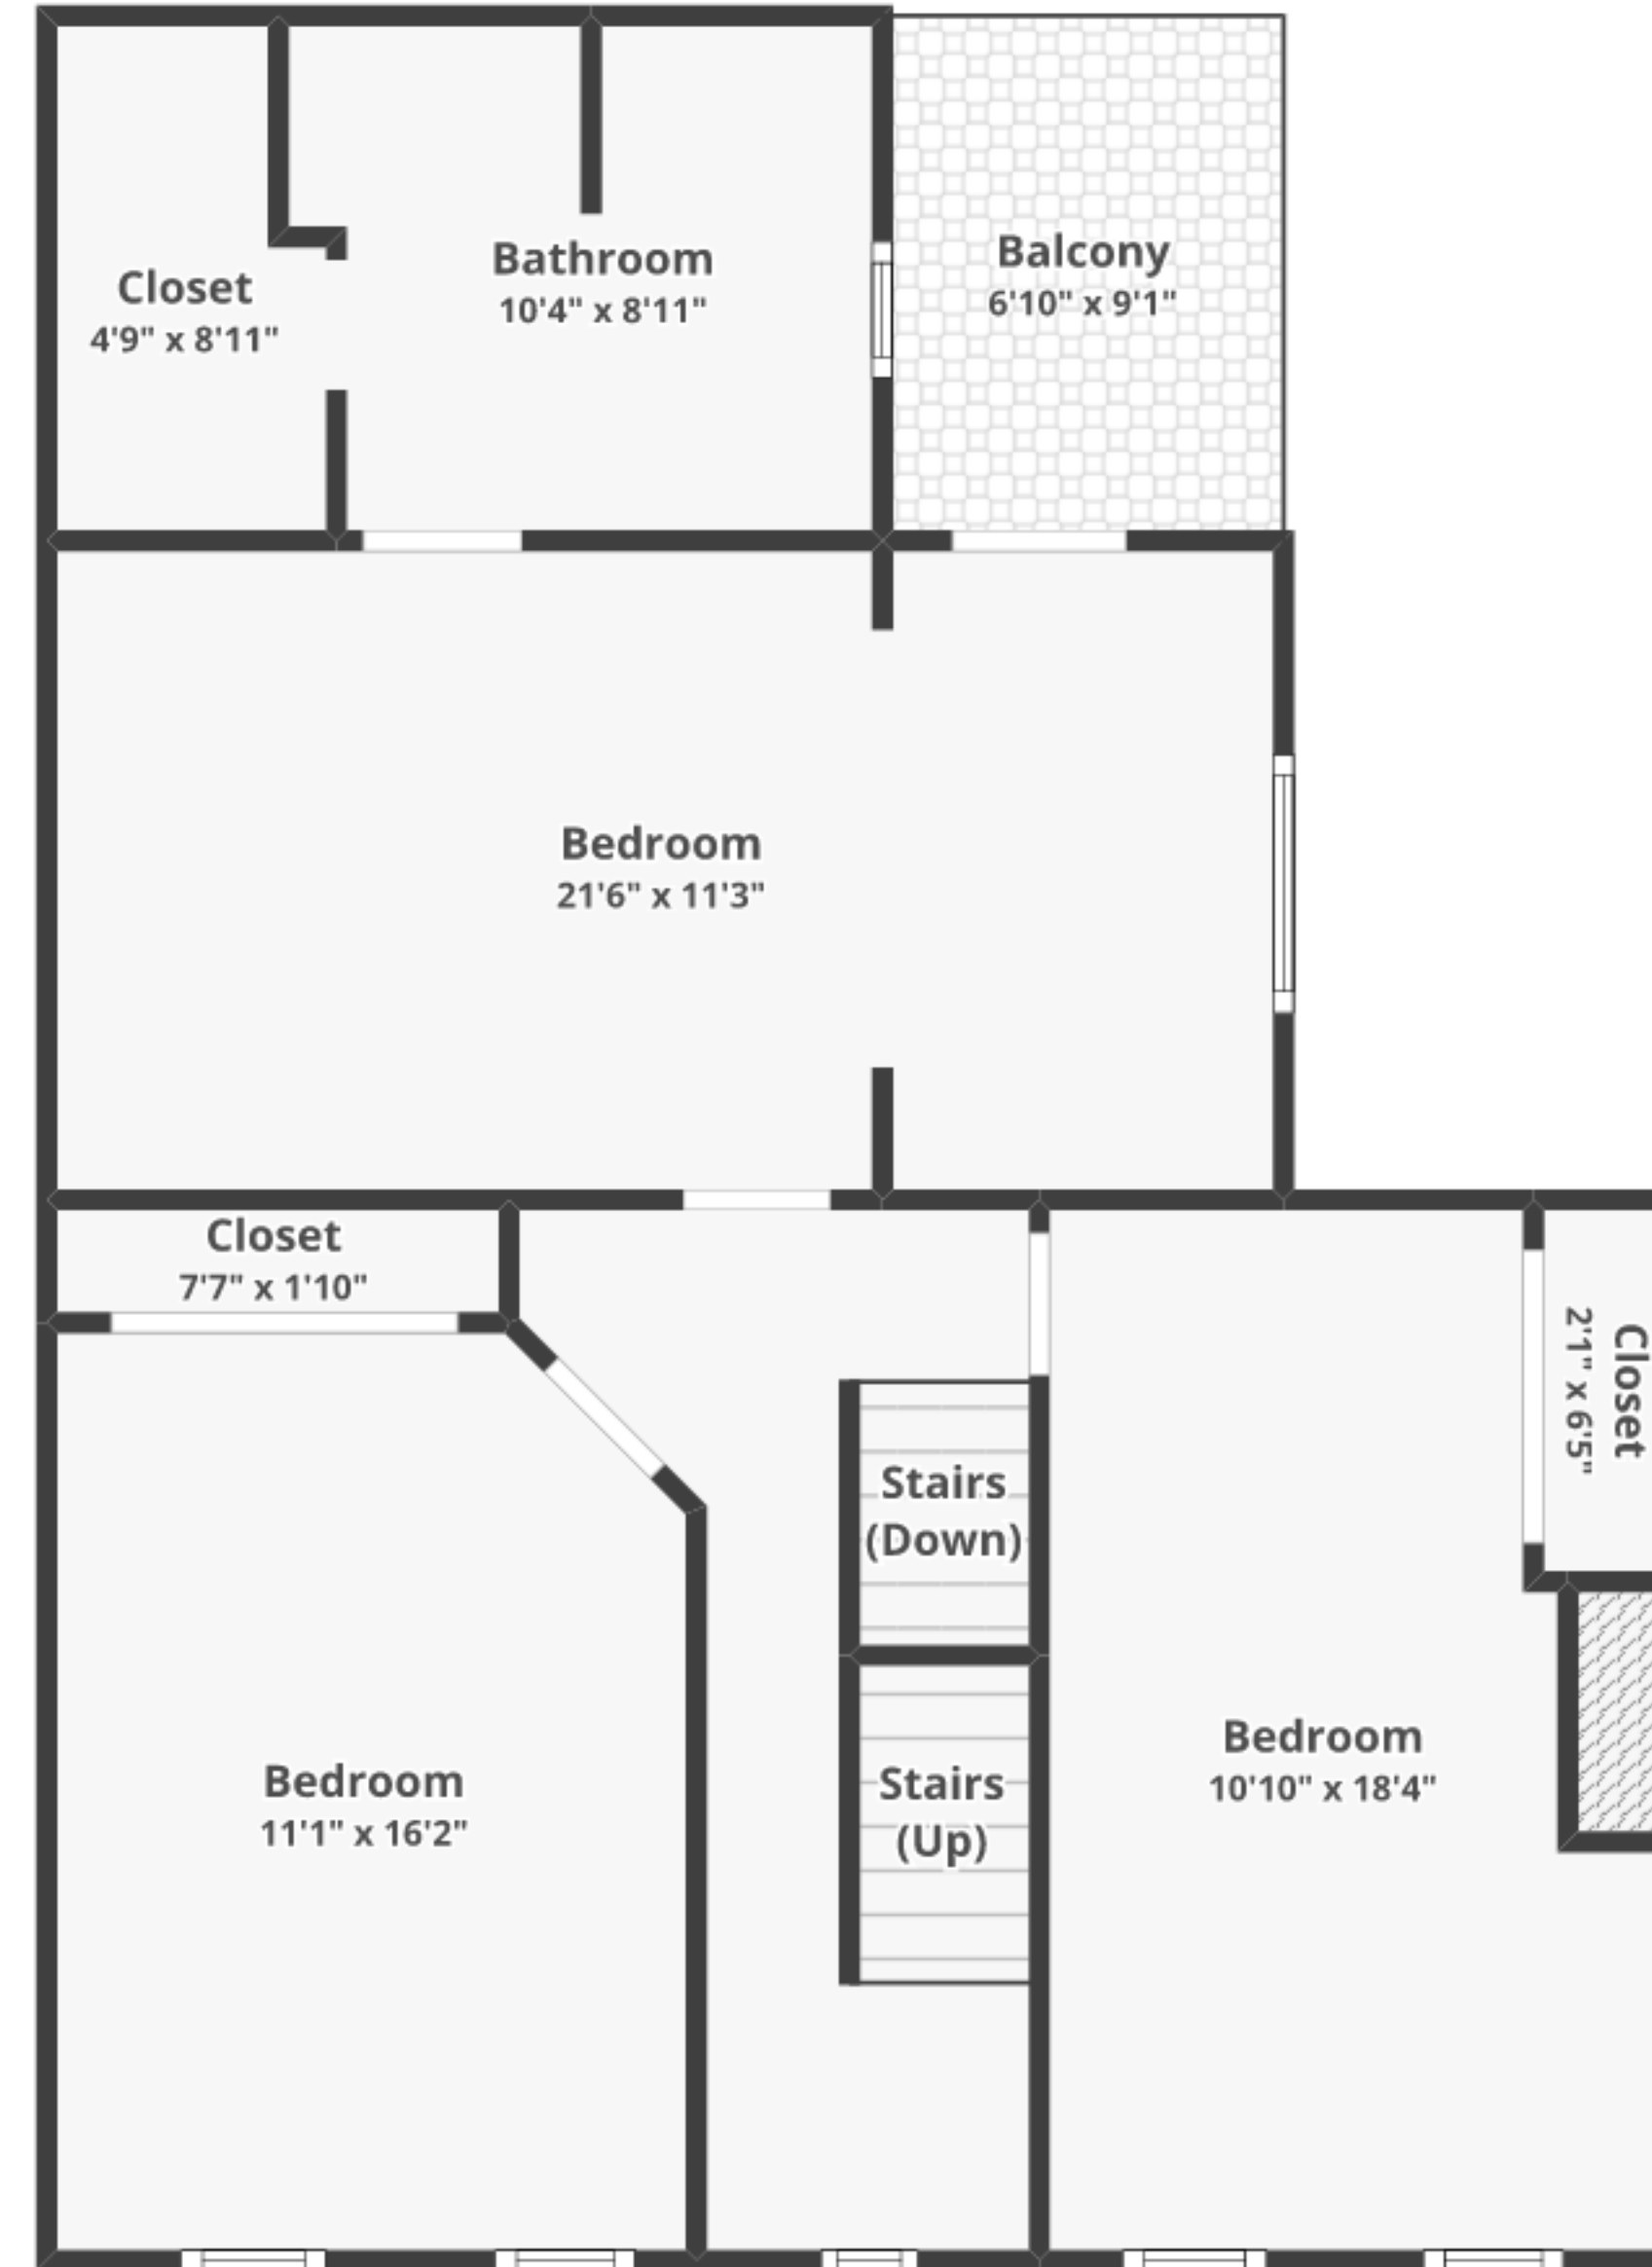

18 N Berne St, Schuylkill Haven, PA 17972

Total finished area: ~2,114.01 sq. ft.

Total unfinished area: ~ 395.6 sq. ft.

FLOOR 1
Finished area: ~924.59 sq. ft.
Unfinished area: ~2.17 sq. ft.

FLOOR 2
Finished area: ~834.89 sq. ft.
Unfinished area: ~6.41 sq. ft.

ATTIC
Finished area: ~354.54 sq. ft.
Unfinished area: ~0 sq. ft.

BASEMENT
Finished area: ~0 sq. ft.
Unfinished area: ~387.03 sq. ft.