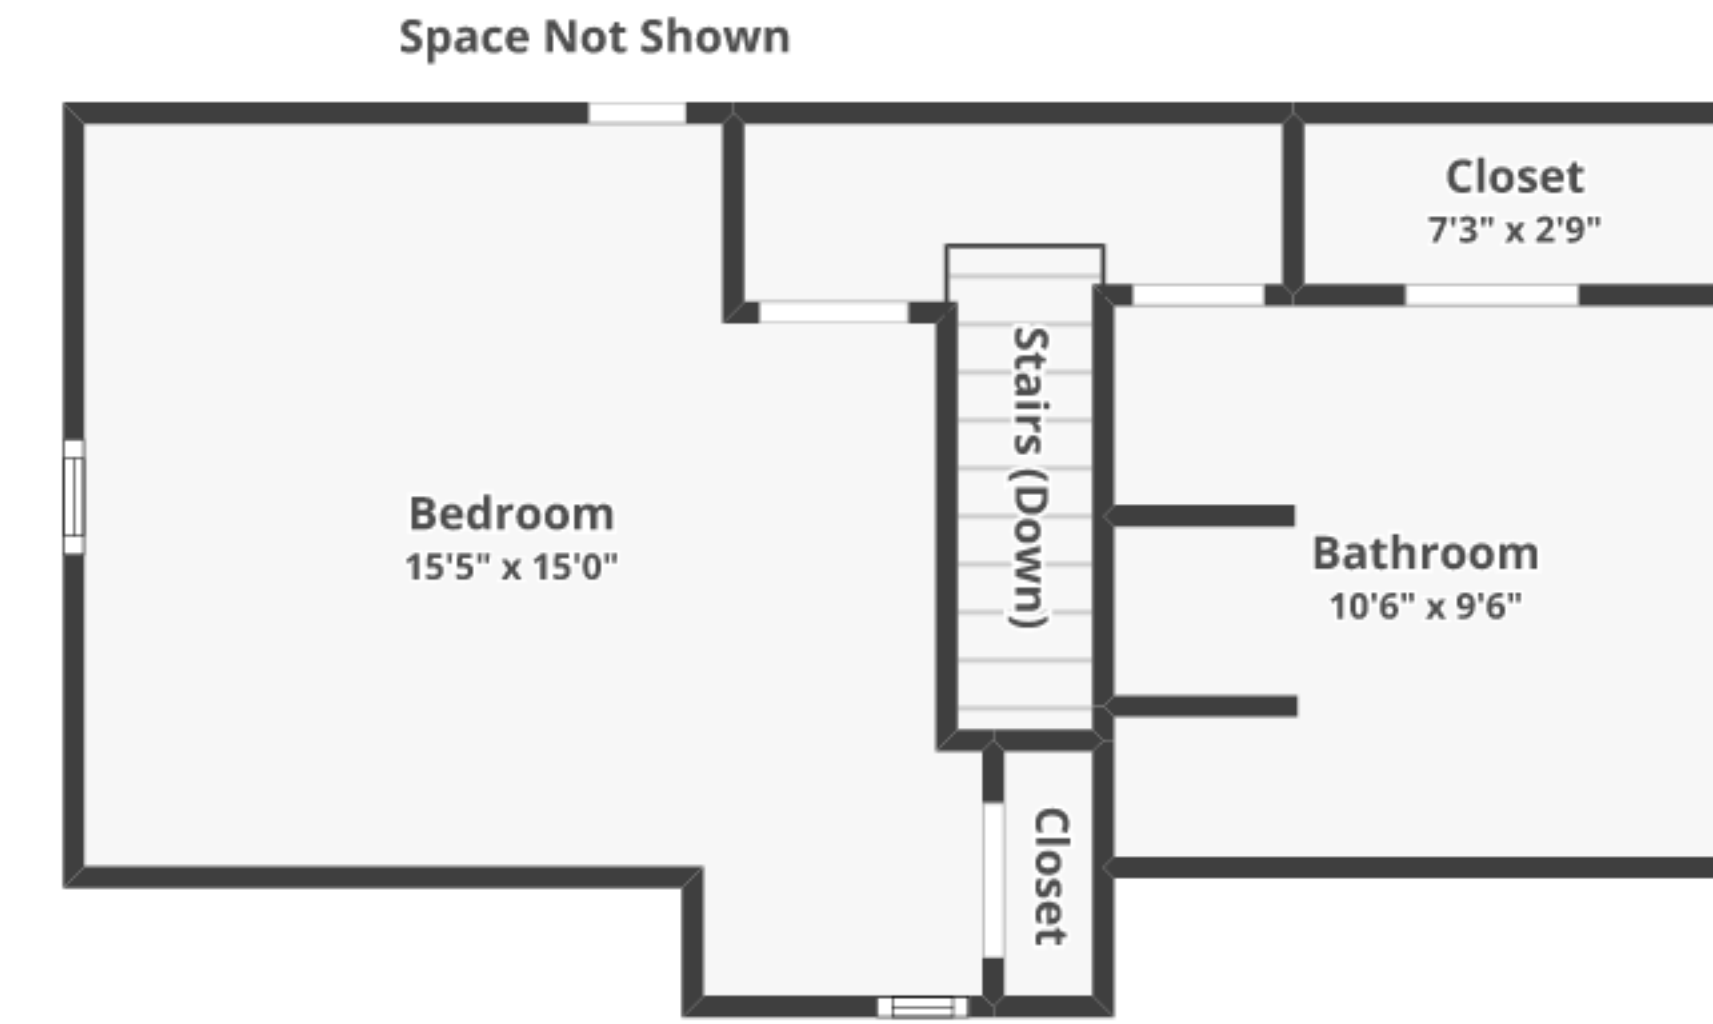

18 N Berne St, Schuylkill Haven, PA 17972

Total finished area: ~2,114.01 sq. ft.

Total unfinished area: ~ 395.6 sq. ft.

FLOOR 1
Finished area: ~924.59 sq. ft.
Unfinished area: ~2.17 sq. ft.

FLOOR 2
Finished area: ~834.89 sq. ft.
Unfinished area: ~6.41 sq. ft.

ATTIC
Finished area: ~354.54 sq. ft.
Unfinished area: ~0 sq. ft.

BASEMENT
Finished area: ~0 sq. ft.
Unfinished area: ~387.03 sq. ft.